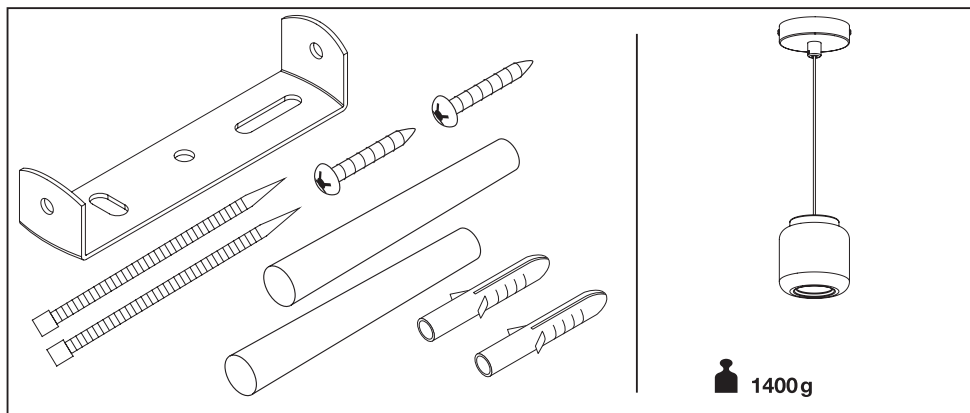

DECOR TERRAZZO BALL GU10

[mm]