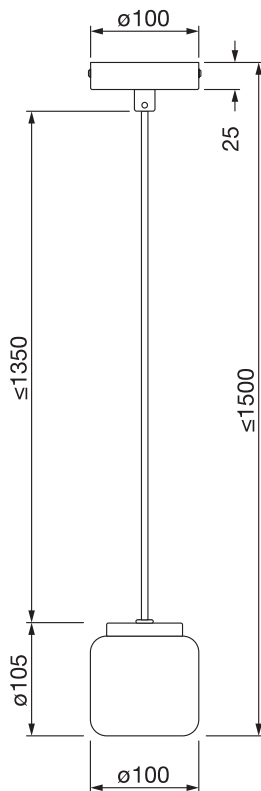

DECOR TERRAZZO BALL GU10

[mm]