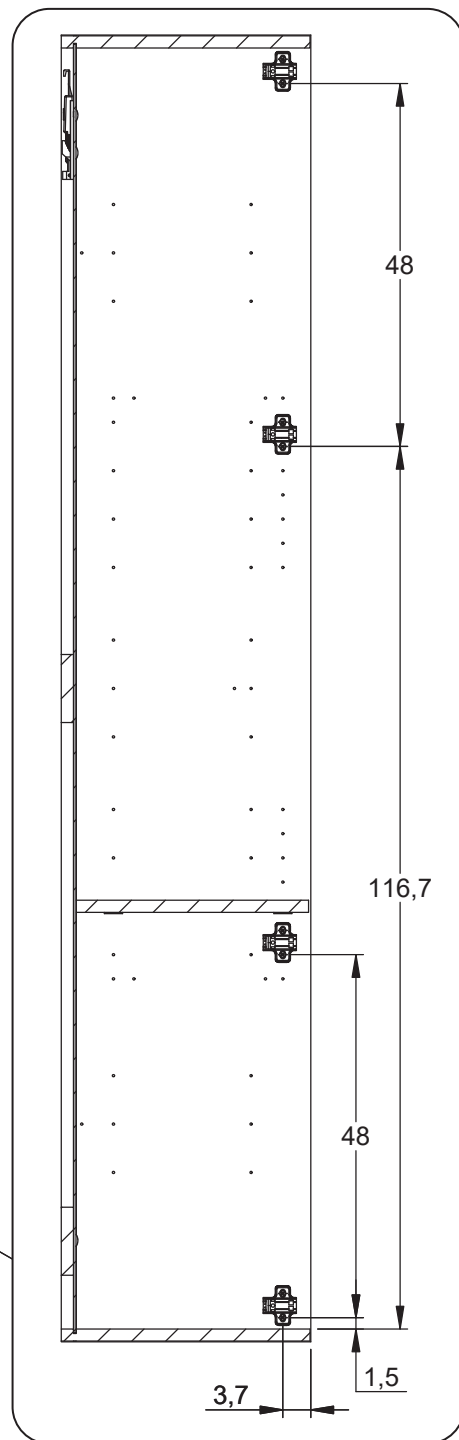

DANSANI
DANISH BATHROOM DESIGN

6x
5-500

2x
390010190

6x
5,0-60SU

6x
3900100xx

4x
190300083

4x
190300734

8x
4,0-16LH

4x
320321200

1

 4x 5-500	 2x 390010190	 4x 5,0-60SU
---	---	--

2

1	 Ø6
2	 SILICONE
3	 A
4	 SILICONE

3

4

5

(A)

2x
5-500

(1)  Ø6 

(2)  SILICONE

(3)  (A)

(4)  SILICONE

6

7

	
	
2x 5,0-60SU	6x 390010067

8

	
4x	1x
190300083	8549315xx-70

9A

9B

10

	
	
16x 415532	4x 320321200

		
4x/6x 19500000	4x/6x 3,5-15SU	4x/6x 190040735