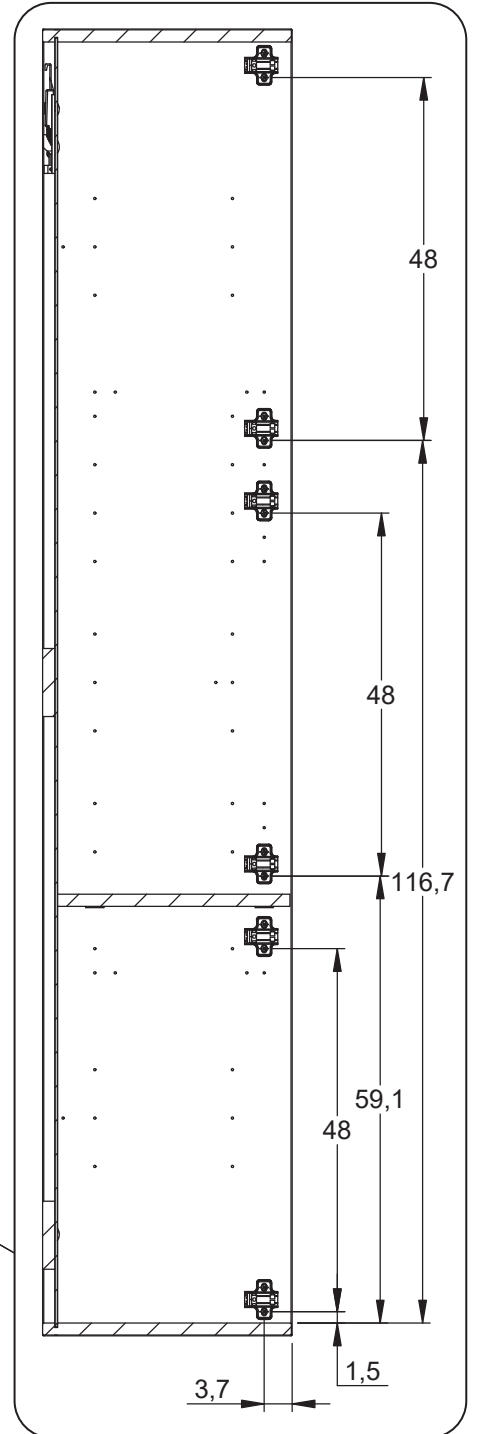

DANSANI
DANISH BATHROOM DESIGN

6x
5-500

2x
390010190

6x
5,0-60SU

6x
3900100xx

4x
190300083

4x
190300734

8x
4,0-16LH

4x
320321200

1

 4x 5-500	 2x 390010190	 4x 5,0-60SU
---	---	--

2

1	 Ø6
2	 SILICONE
3	 A
4	 SILICONE

3

4

5

(A)

2x
5-500

(1)  Ø6 

(2)  SILICONE

(3)  (A)

(4)  SILICONE

6

7

	
	
2x 5,0-60SU	6x 390010067

8

	
4x	1x
190300083	8549315xx-70

9A

9B

10

	
	
16x 415532	4x 320321200

		
4x/6x 19500000	4x/6x 3,5-15SU	4x/6x 190040735