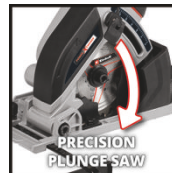

Einhell

EXPERT

Cordless Mini Circular Saw

TE-CS 18/89 Li - Solo

Item No.: 4331100

Ident No.: 11019

Bar Code: 4006825646184

The Einhell cordless mini handheld circular saw TE-CS 18/89 Li-Solo is small, light and handy – comfortable to use, making it pleasant to work with. As a member of the Power X-Change family, any PXC battery can be combined with the mini handheld circular saw. Battery and charger from the PXC series are not included. These are available separately. The cutting depth can be adjusted without tools. Thanks to the spindle lock, changing the saw blade is also very easy. The carbide saw blade and the rip fence ensure clean, precise cuts with a max. cutting depth of 28 mm. The high-quality aluminium saw table ensures optimum stability. A vacuum cleaner adapter on the housing ensures a clean workplace.

Features & Benefits

- A member of the Power X-Change family
- Small, light and handy – for comfortable operation
- Easy, tool-free adjustment of the cutting depth
- High-quality saw table made of aluminium for optimum stability
- Easy changing of the saw blade thanks to the spindle lock
- High-grade carbide blade for clean cuts
- Max. cutting depth of 28 mm thanks to the Ø89 mm saw blade
- Dust extraction adapter to keep the workplace clean
- Parallel stop for precise cuts

Technical Data

- Voltage 18 V
- rotation speed 2500 min⁻¹
- saw blade diameter 89 mm
- Cutting depth wood 28 mm

Logistic Data

- Product weight (kg) 1.77
- Gross weight (kg) 2.6
- Dimensions single packaging 431 x 137 x 152 mm
- Pieces per export carton 4 Pieces
- Gross weight of export carton 11 kg
- Dimensions export carton 445 x 285 x 325 mm
- Container quantities (20"/40"/40"HC) 2768 | 5680 | 6520