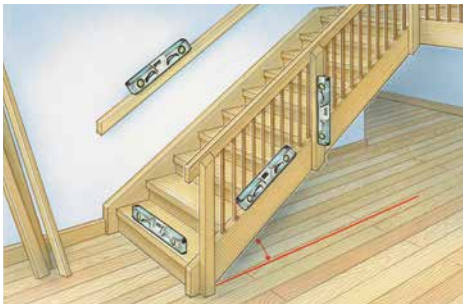

DigiLevel Plus

Digital electronic spirit levels:
precise and easy to use

Rev.1.116

- **The intelligent spirit level:** the intelligent spirit level with vertical and horizontal angle display.
- **Reference function** for transferring angles
- **Selectable units:** ° degrees, %, mm/m
- **Optimal use by AutoSound:**
The horizontal, vertical and 45° position is displayed together with an acoustic signal
- helpful when aligning objects.
- **FlipDisplay:** the display automatically turns when overhead measurements are involved. So the illuminated display is well readable under all conditions.
- **Calibration function** to recalibrate the sensor and increase the measuring accuracy
- illuminated display
- vertical and horizontal vial
- milled measuring surfaces
- strong magnets