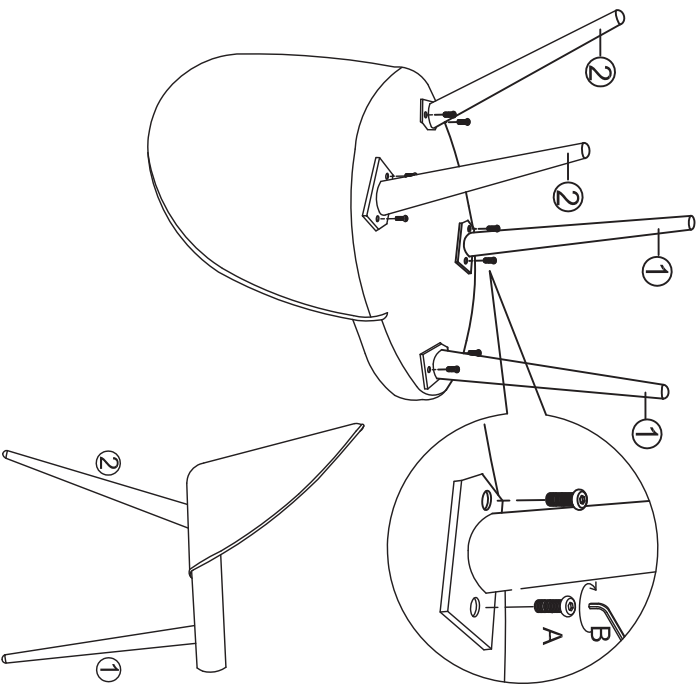

ASSEMBLY INSTRUCTION

MODEL: Velvet Chair (19925-880)

Hardware List
88888-275 SP-Velvet Chair - Screw Set

No.	DESCRIPTION	QTY.
A	JCBC M8 x25 mm 	8pcs
B	5# Allen Key 	1pc

Part List

No.	DESCRIPTION	QTY.
1	88888-29 SP-Velvet Chair - Leg"front"	2pcs
2	88888-51 SP-Velvet Chair - Leg"back"	2pcs
3	88888-111 SP-Velvet Chair - Seat	1pc

COMPLETED ASSEMBLE