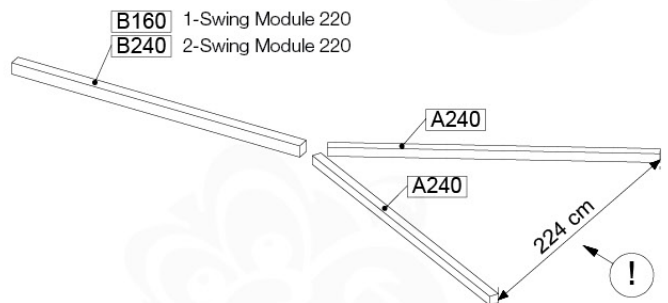

PartNo	PartName	QTY.
Hardware Pack	001_406	Stealth Screw 8x45	4
	001_417	Stealth Screw 8x80	4
	001_422	Stealth Screw 8x137	3
	002_220	Gap Point Screw T25 - 5x45	12
	002_223	Gap Point Screw T25 - 5x80	6
Other	005_528	Swing Beam Bracket 7x7	1
	005_529	Swing Beam Bracket 9x9	1
	007_001	Ground-anchor	2
Hardware Pack	022_31x	bpc-base version 3	2
	022_84x	bpc cover	2
	023_031	Finishing Washer GPS 5.0	2
Other	101_003	Swing hook with Carabiner	4

06-1