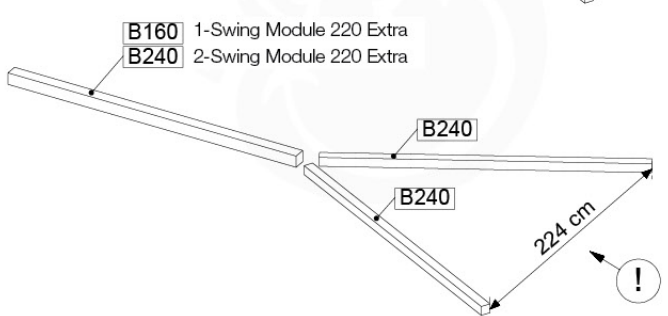

PartNo	PartName	QTY.
Hardware Pack	001_406	Stealth Screw 8x45	4
	001_417	Stealth Screw 8x80	4
	001_422	Stealth Screw 8x137	3
	002_220	Gap Point Screw T25 - 5x45	12
	002_223	Gap Point Screw T25 - 5x80	6
Other	005_528	Swing Beam Bracket 7x7	1
	005_529	Swing Beam Bracket 9x9	1
	007_001	Ground-anchor	2
Hardware Pack	022_31x	bpc-base version 3	2
	022_84x	bpc cover	2
	023_031	Finishing Washer GPS 5.0	2
Other	101_003	Swing hook with Carabiner	4

06-1