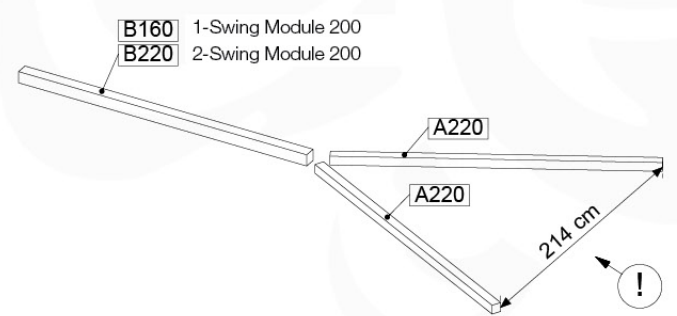

PartNo	PartName	QTY.
Hardware Pack	001_406	Stealth Screw 8x45	4
	001_417	Stealth Screw 8x80	4
	001_422	Stealth Screw 8x137	3
	002_220	Gap Point Screw T25 - 5x45	12
	002_223	Gap Point Screw T25 - 5x80	6
Other	005_528	Swing Beam Bracket 7x7	1
	005_529	Swing Beam Bracket 9x9	1
	007_001	Ground-anchor	2
Hardware Pack	022_31x	bpc-base version 3	2
	022_84x	bpc cover	2
	023_031	Finishing Washer GPS 5.0	2
Other	101_003	Swing hook with Carabiner	4

06-1