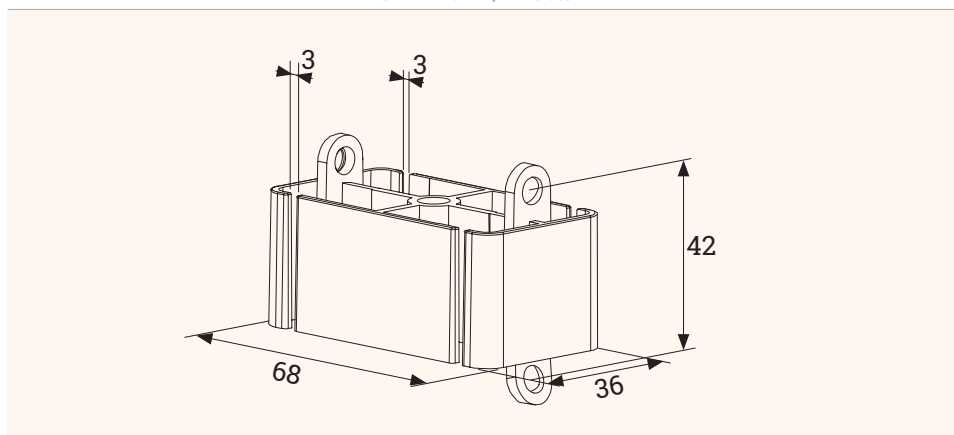

The 4 chamber cable guide, which moves along

- ✔ Particularly suitable for height adjustable desks
- ✔ 30 chain links for a maximum height of 1.285 mm
- ✔ with 4 chambers for a big amount of cables
- ✔ quickly height adjustable by removing single links
- ✔ Can easily be shortened to suit standard desks

Technical Drawings

3D View / Side

3D View / Detail

4 cable chambers
Because of the 4 chambers it's ideal for many cables

Easy clip system
Can be extended / shortened in seconds of time

Easy fixation
With drilling holes for fixation below the table top

Name	Description	Colour	Article No.
FLEXIT RE 4	4 chamber cable guide, vertical, height max. 1285mm, plastic, with table connection, suitable for height adjustable desk frames, with screws and base	black	203 124647
		silver	203 124633
		white	203 124640