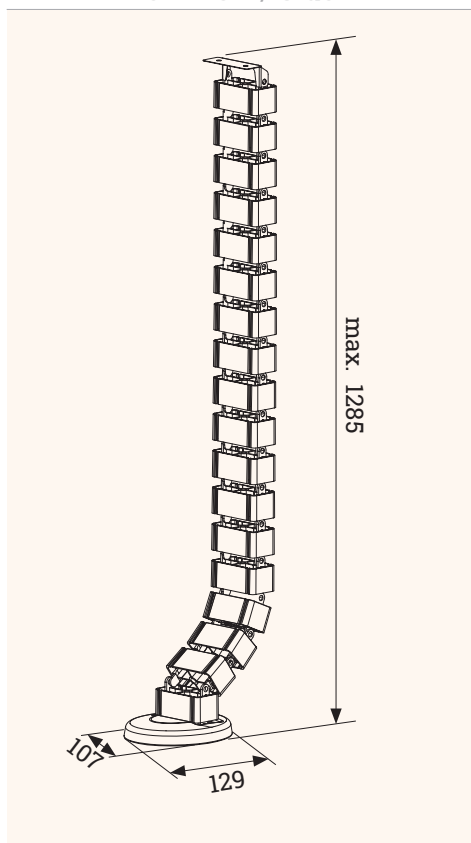

The 4 chamber cable guide, which moves along

- ✔ Particularly suitable for height adjustable desks
- ✔ 30 chain links for a maximum height of 1.285 mm
- ✔ with 4 chambers for a big amount of cables
- ✔ quickly height adjustable by removing single links
- ✔ Can easily be shortened to suit standard desks

Technical Drawings

3D View / Side

3D View / Detail

4 cable chambers
Because of the 4 chambers it's ideal for many cables

Easy clip system
Can be extended / shortened in seconds of time

Easy fixation
With drilling holes for fixation below the table top

Name	Description	Colour	Article No.
FLEXIT RE 4	4 chamber cable guide, vertical, height max. 1285mm, plastic, with table connection, suitable for height adjustable desk frames, with screws and base	black	203 124647
		silver	203 124633
		white	203 124640