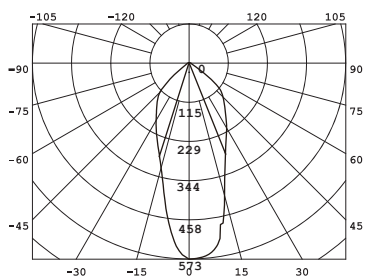

DESIGNLIGHT

SCANDINAVIAN AB

DOWNLIGHT M-PENNY, FAST, 6-PACK

E-NR: 74 734 89

ART NR: MP-306MW

EFFEKT POWER	MATERIAL MATERIAL	KELVIN KELVIN	ARMATURFÄRG ARMATURE COLOR	ANSLUTNING CONNECTION	TOTAL LUMEN	USEFUL LUMEN
6x7,4W WITH DRIVER	ALUMINIUM	3000K	MATT WHITE	230V	6x540LM	6x430LM

CE, ROHS, IP CERTIFIED BY SGS

350 mA LED 6x5,3W
LIGHT SOURCE WATT

573 CD

CRI: >90

36°

LIFETIME
L70B50: 50.000H

IP20

IP44

75MM

H 39,5 MM

Ø 90MM

230V

- INKLUSIVE DRIVDON
- KOPPLINGSBOX FÖR FLEXRÖR
- LÅGT INBYGGNADSDJUP
- MONTERING KAN UTFÖRAS DIREKT MOT ISOLERING
- 6-PACK – PRISVÄRD

Avstånd	Belysningsstyrka	Spridnings vinkel 36°	Diam.
0.5m	1450.86lx	2284.31lx	35.88cm
1.0m	362.72lx	571.08lx	71.76cm
1.5m	161.21lx	253.81lx	107.64cm
2.0m	90.68lx	142.77lx	143.52cm
3.0m	40.35lx	63.45lx	215.28cm