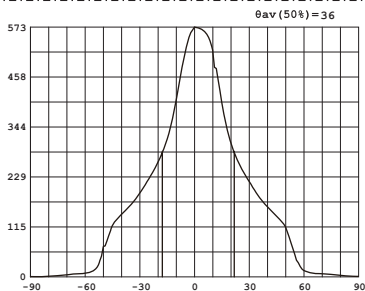

DESIGNLIGHT

SCANDINAVIAN AB

DOWNLIGHT M-PENNY, FAST, 6-PACK

E-NR: 74 734 89

ART NR: MP-306MW

EFFEKT POWER	MATERIAL MATERIAL	KELVIN KELVIN	ARMATURFÄRG ARMATURE COLOR	ANSLUTNING CONNECTION	TOTAL LUMEN	USEFUL LUMEN
6x7,4W WITH DRIVER	ALUMINIUM	3000K	MATT WHITE	230V	6x540LM	6x430LM

CE, ROHS, IP CERTIFIED BY SGS

350 mA LED 6x5,3W
LIGHT SOURCE WATT

573 CD

CRI: >90

36°

LIFETIME
L70B50: 50.000H

IP20

IP44

75MM

H 39,5 MM

Ø 90MM

230V

- INKLUSIVE DRIVDON
- KOPPLINGSBOX FÖR FLEXRÖR
- LÅGT INBYGGNADSDJUP
- MONTERING KAN UTFÖRAS DIREKT MOT ISOLERING
- 6-PACK – PRISVÄRD

Avstånd	Belysningsstyrka	Spridnings vinkel 36°	Diam.
0.5m	1450.86lx	2284.31lx	35.88cm
1.0m	362.72lx	571.08lx	71.76cm
1.5m	161.21lx	253.81lx	107.64cm
2.0m	90.68lx	142.77lx	143.52cm
3.0m	40.35lx	63.45lx	215.28cm