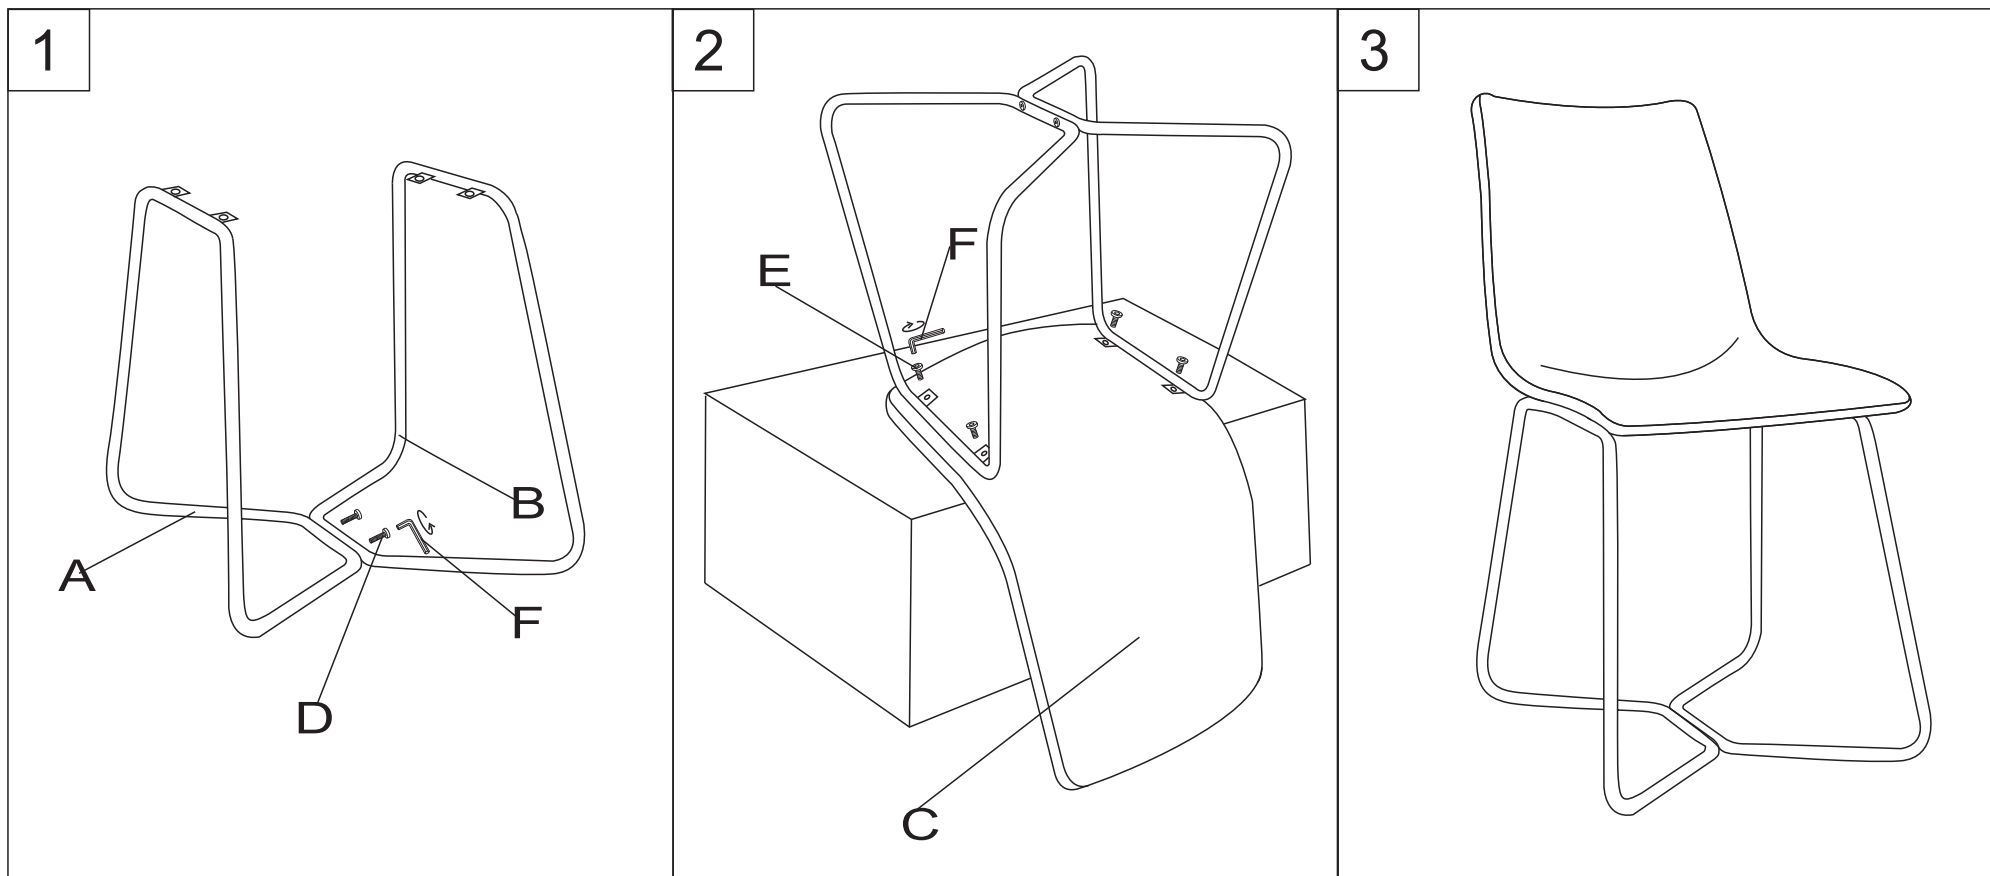

Assembly Instruction - 19922-991

Art no	Description
88888-230	SP X-Chair - Screw Set
88888-235	SP X-Chair - Seat Grey
88888-234	SP X-Chair - Legs Oak

A	B	C	D	E	F
x1	x1	x1	x2	x4	x1

88888-234

88888-234

88888-235