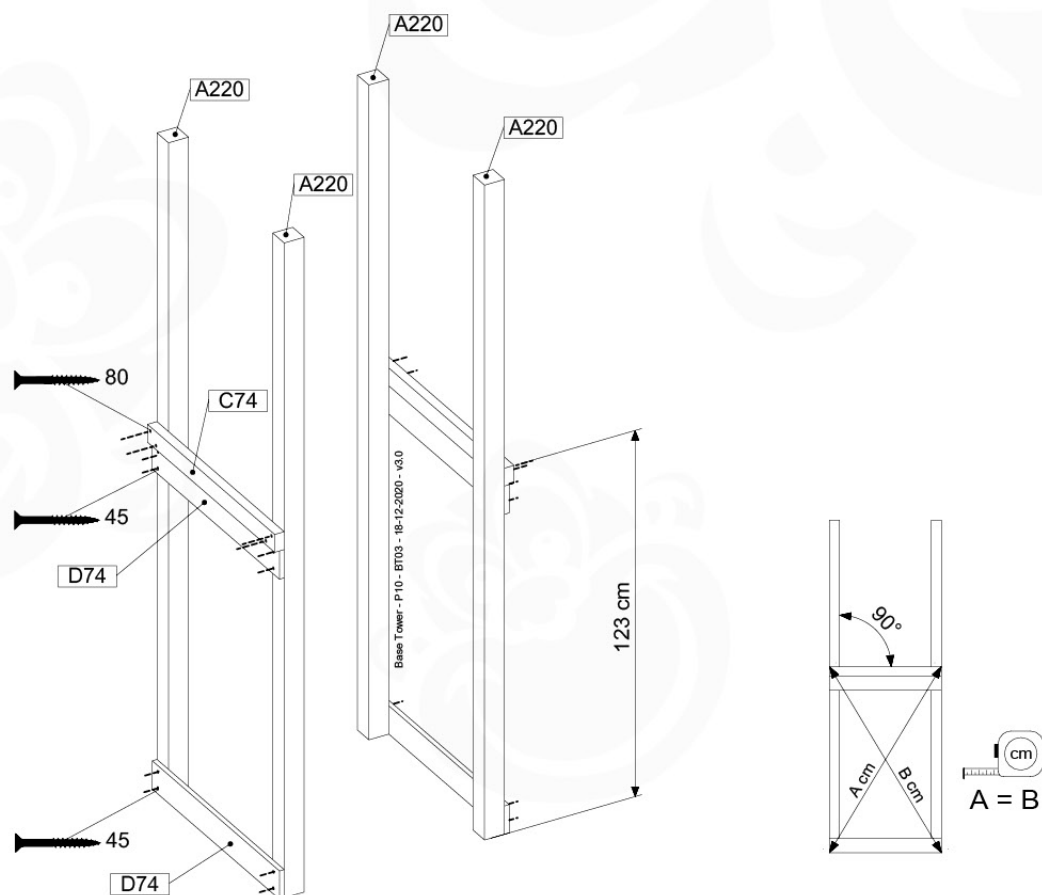

06 Playground Foundation

FD02

06-1

Foundation Plan - P03 - 27-1-1-2020 - V3

Foundation Plan - P03

07 Base Tower

BT03

(194_100)

	PartNo	PartName	QTY.
Hardware Pack 100_600	001_406	Stealth Screw 8x45	6
	002_220	Gap Point Screw T25 - 5x45	72
	002_223	Gap Point Screw T25 - 5x80	16
Other	007_001	Ground-anchor	2
Hardware Pack 100_600	022_31x	bpc-base version 3	4
	022_84x	bpc cover	4
Wood	A220	Post 70x70 L2200	4
	C74	Beam 740 mm	4
	D60	Board 600 mm	10
	D74	Board 740 mm	8

Base Tower - P10 - BT03 - 18-12-2020 - v3.0

07-1

07-2

07-3

08 Extension Tower

ET01

(194_100)

	PartNo	PartName	QTY.
Hardware Pack 100_600	001_406	Stealth Screw 8x45	4
	002_220	Gap Point Screw T25 - 5x45	60
	002_223	Gap Point Screw T25 - 5x80	12
Other	007_001	Ground-anchor	2
Hardware Pack 100_600	022_31x	bpc-base version 3	2
	022_84x	bpc cover	2
Wood	A200	Post 70x70 L2000	2
	C74	Beam 740 mm	3
	D60	Board 600 mm	9
	D74	Board 740 mm	6