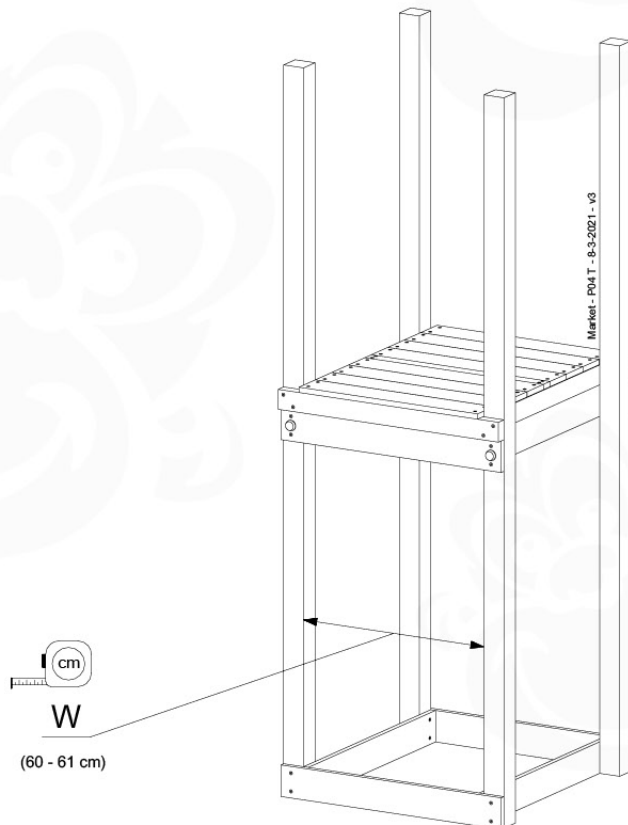

12 Market

MT02

(194_113)

	PartNo	PartName	QTY.
Hardware Pack 100_611	002_220	Gap Point Screw T25 - 5x45	4
	002_223	Gap Point Screw T25 - 5x80	4
	002_308	Gap Point Screw T25 - 5x20	8
	023_031	Finishing Washer GPS 5.0	8
Other	123_220	Canvas sheet 735x1365	1
Wood	C74	Beam 740 mm	1
	D60	Board 600 mm	1

Market - P02 - 8-3-2021 - v3

12-1 Modular At-Home MT02

12-1