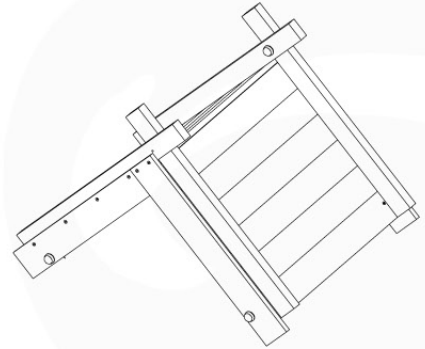

10 Roof Wooden Tipi

RF04

(194_110)

	PartNo	PartName	QTY.
Hardware Pack 100_608	001_411	Stealth Screw 8x60	6
	001_417	Stealth Screw 8x80	2
	002_220	Gap Point Screw T25 - 5x45	68
	002_223	Gap Point Screw T25 - 5x80	4
Other	022_31x	bpc-base version 3	6
	022_84x	bpc cover	6
Timber	C74	Beam 740 mm	4
	D56	Board L=(650 - board width) mm	2
	D65	Board 650 mm	2
	D74	Board 740 mm	14

Roof Wood Tipi - P02 - 28-9-2021 - v4