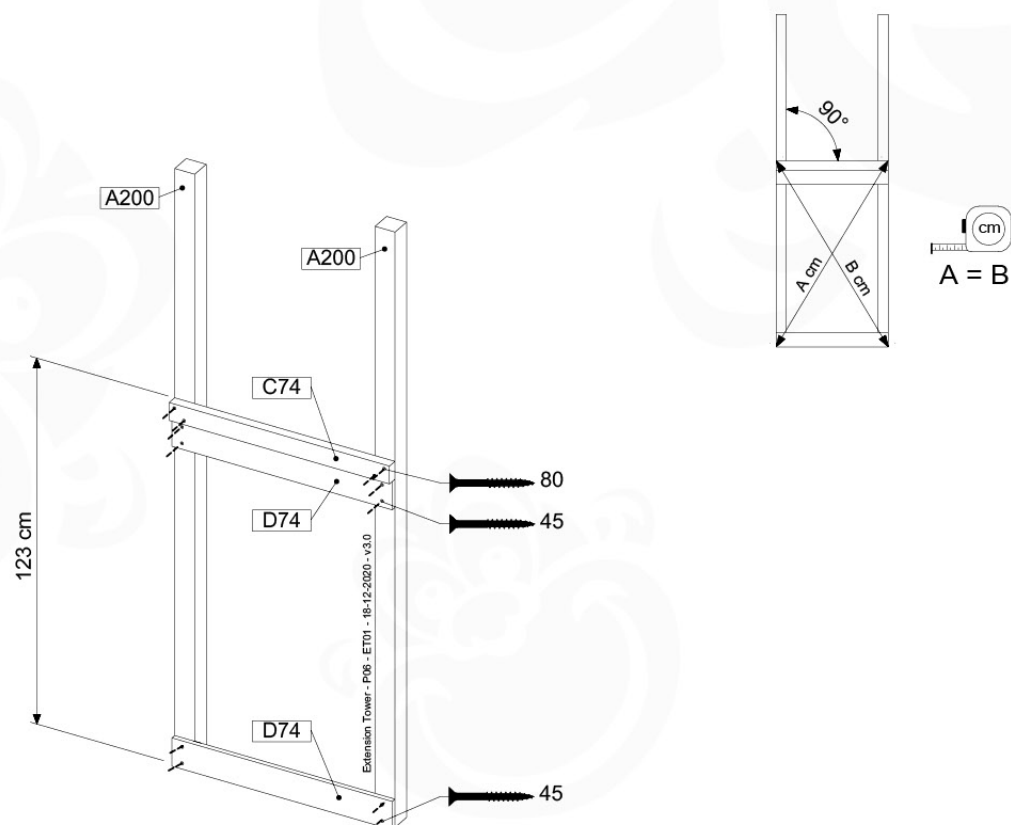

Base Tower - P10 - BT03 - 18-12-2020 - v3.0

07-1

07-2

07-3

08 Extension Tower

ET01

(194_100)

	PartNo	PartName	QTY.
Hardware Pack 100_600	001_406	Stealth Screw 8x45	4
	002_220	Gap Point Screw T25 - 5x45	60
	002_223	Gap Point Screw T25 - 5x80	12
Other	007_001	Ground-anchor	2
Hardware Pack 100_600	022_31x	bpc-base version 3	2
	022_84x	bpc cover	2
Wood	A200	Post 70x70 L2000	2
	C74	Beam 740 mm	3
	D60	Board 600 mm	9
	D74	Board 740 mm	6

Extension Tower - P02 - ET01 - 18-12-2020 - v3.0

Figure 08-1 Extension Tower

08-1

08-2

08-3

09 Balustrade (1x)

BL01

(194_101)

	PartNo	PartName	QTY.
Hardware Pack 100_601	002_220	Gap Point Screw T25 - 5x45	16
	002_223	Gap Point Screw T25 - 5x80	4
Wood	C74	Beam 740 mm	1
	D65	Board 650 mm	4

Balustrade 80 - PO2 U - 8-10-2021 - v3.1