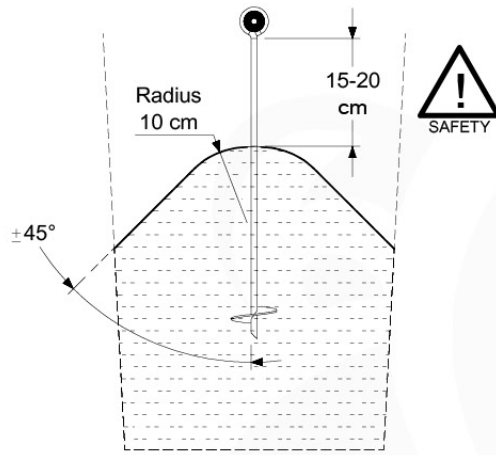

Parts:

Assembly Package Tower
194_100

Tower Anchors - P03 - 3-3-2021 - v3

15-1

Tower Anchors - P07 - 3-3-2021 - v3

15-2

40 L / 80 kg

16 Add-on