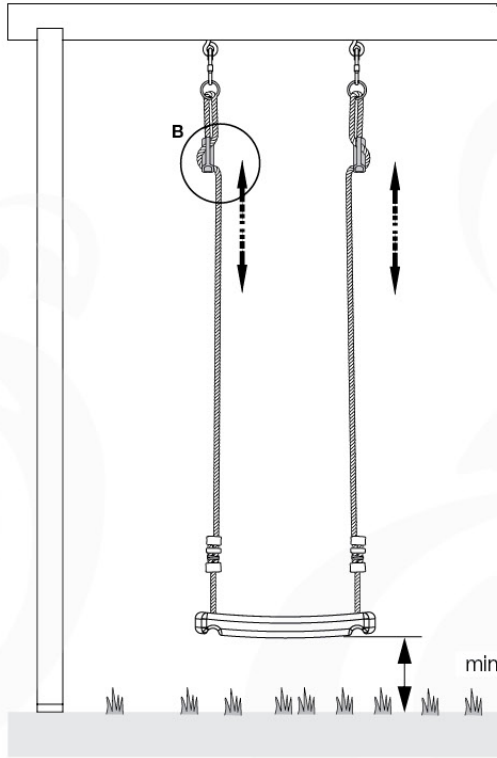

		L	
		ø 5.0 mm	002_308 20 mm 002_219 30 mm 002_220 45 mm 002_223 80 mm
		M8	003_010
		M6	003_034
		M8	004_050 22mm
			022_845 Yellow 022_846 Blue 022_847 Green 022_848 Red
			023_031 White
			022_844 022_314 120_005 White

05-3

05-4

05-5

05-6

06

	PartNo	PartName	QTY.
Hardware Pack	001_406	Stealth Screw 8x45	4
	001_417	Stealth Screw 8x80	3
	001_422	Stealth Screw 8x137	3
	002_220	Gap Point Screw T25 - 5x45	12
	002_223	Gap Point Screw T25 - 5x80	6
Other	005_528	Swing Beam Bracket 7x7	1
	005_529	Swing Beam Bracket 9x9	1
	007_001	Ground-anchor	2
Hardware Pack	022_31x	bpc-base version 3	2
	022_84x	bpc cover	2
	023_031	Finishing Washer GPS 5.0	2
Other	101_003	Swing hook with Carabiner	4

06-7

06-8

06-9

D180
D141

07 -1

07 -2

08

09