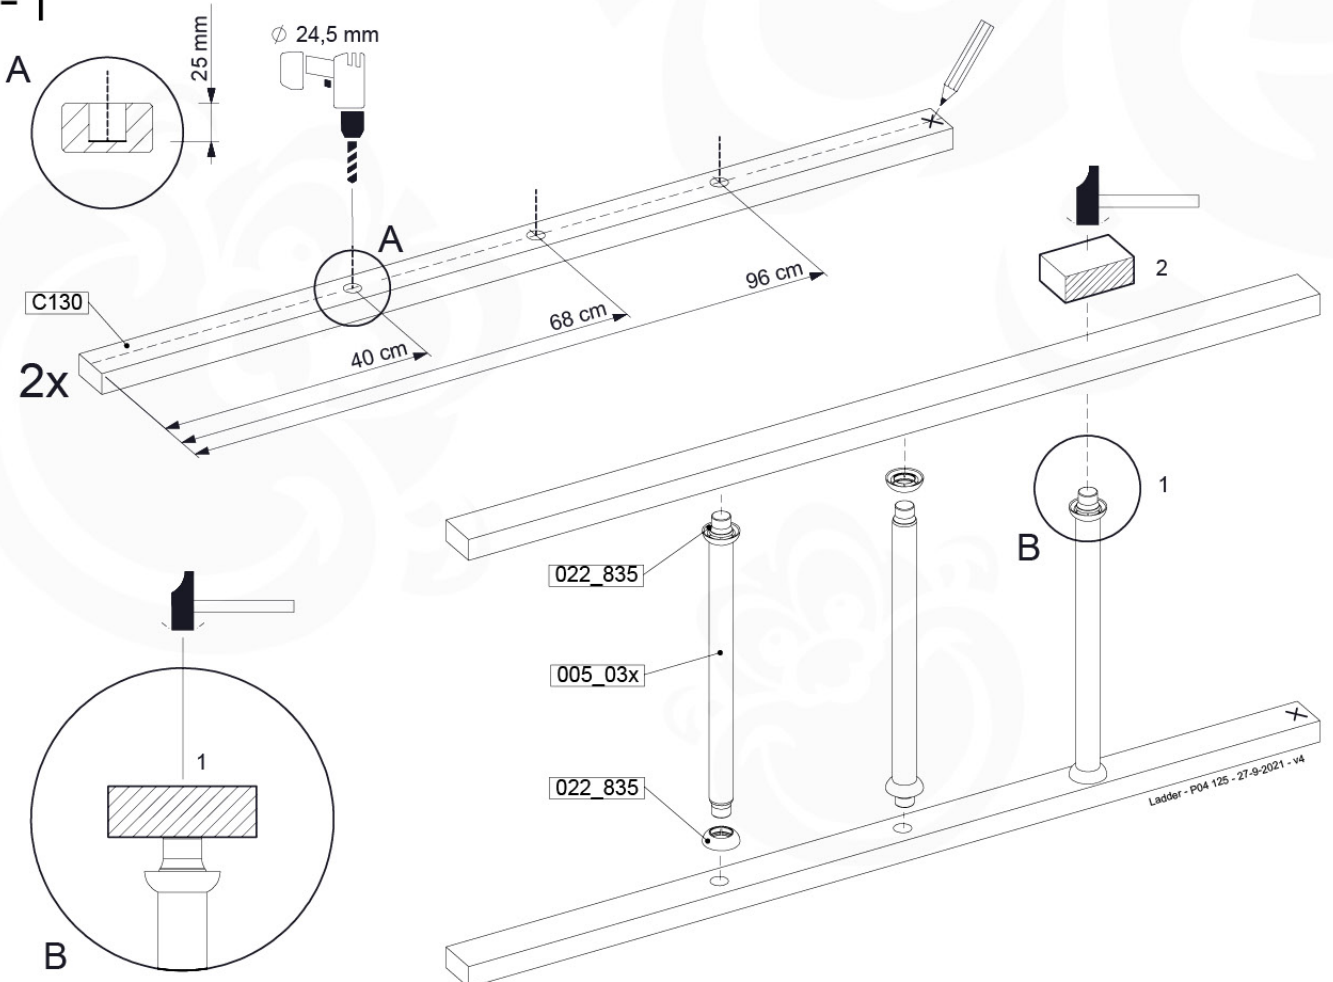

13-1

Ladder - P04 125 - 27-9-2021 - v4