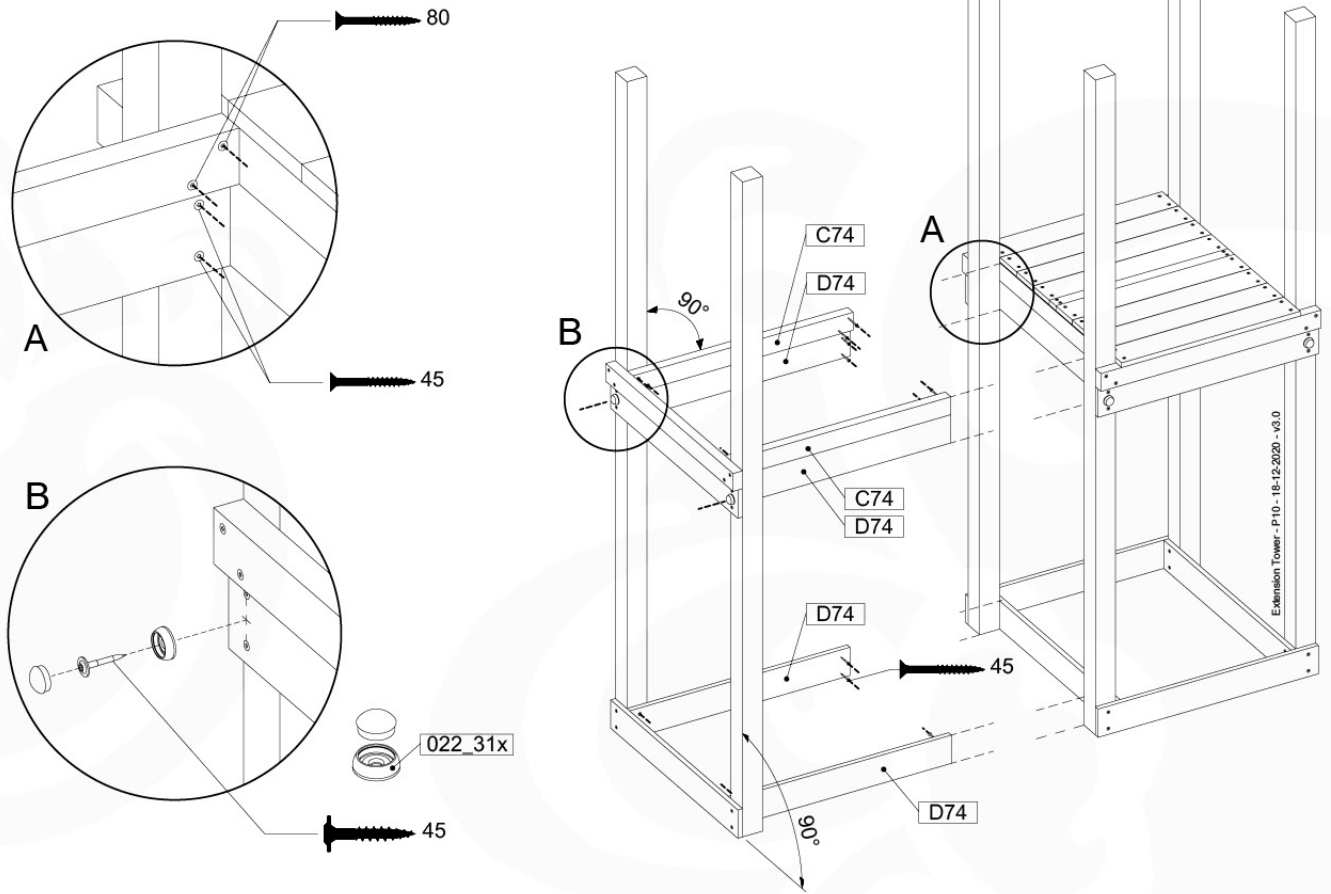

Base Tower - P10 - BT03 - 18-12-2020 - v3.0

07-1

07-2

07-3

08 Extension Tower

ET01

(194_100)

	PartNo	PartName	QTY.
Hardware Pack 100_600	001_406	Stealth Screw 8x45	4
	002_220	Gap Point Screw T25 - 5x45	60
	002_223	Gap Point Screw T25 - 5x80	12
Other	007_001	Ground-anchor	2
Hardware Pack 100_600	022_31x	bpc-base version 3	2
	022_84x	bpc cover	2
Wood	A200	Post 70x70 L2000	2
	C74	Beam 740 mm	3
	D60	Board 600 mm	9
	D74	Board 740 mm	6

Extension Tower - P02 - ET01 - 18-12-2020 - v3.0

Figure 08-1 Extension Tower

08-1

08-2

08-3

09 Balustrade (1x)

BL01

(194_101)

	PartNo	PartName	QTY.
Hardware Pack 100_601	002_220	Gap Point Screw T25 - 5x45	16
	002_223	Gap Point Screw T25 - 5x80	4
Wood	C74	Beam 740 mm	1
	D65	Board 650 mm	4

Balustrade 80 - PO2 U - 8-10-2021 - v3.1