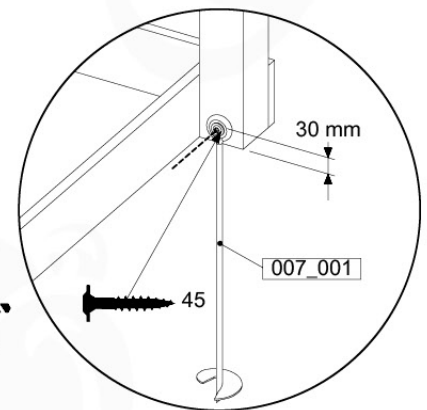

Parts:

Assembly Package Tower
194_100

Tower Anchors - P03 - 3-3-2021 - v3

15-1

Tower Anchors - P07 - 3-3-2021 - v3

15-2

40 L / 80 kg

16 Add-on