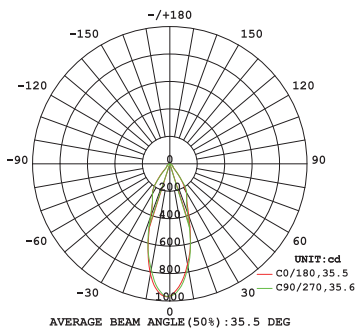

3000K **631** CD

3000K **796** CD

3500K **775** CD

CRI: 90

FLICKER FREE

36°

H 56 MM

76MM

85MM

IP44

Height	Ray, Dmax	Diameter
1m	644.1, 970.11x	64.01cm
2m	321.0, 485.05x	32.00cm
3m	213.7, 323.37x	21.33cm
4m	160.3, 242.51x	16.03cm
5m	128.2, 194.01x	12.82cm
6m	106.8, 160.34x	10.68cm
7m	92.6, 139.51x	9.26cm
8m	80.6, 123.81x	8.06cm
9m	70.9, 110.34x	7.09cm
10m	64.1, 97.01x	6.41cm