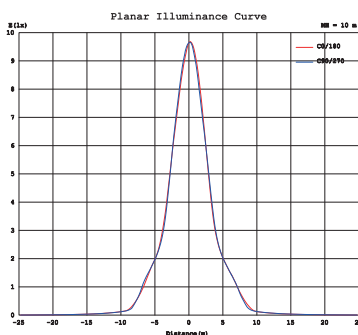

85MM

IP44

Height	Ray, Dmax	Diameter
1m	644.1, 970.11x	64.01cm
2m	321.0, 485.05x	32.00cm
3m	213.7, 323.37x	21.33cm
4m	160.3, 242.51x	16.03cm
5m	128.2, 194.01x	12.82cm
6m	106.8, 160.34x	10.68cm
7m	92.6, 139.51x	9.26cm
8m	80.6, 123.81x	8.06cm
9m	70.9, 110.34x	7.09cm
10m	64.1, 97.01x	6.41cm