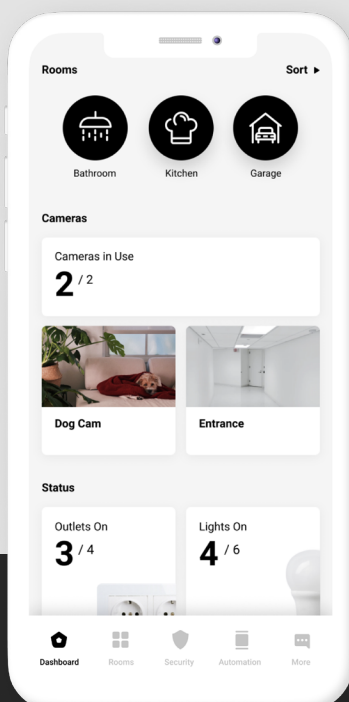

Memory

- Storage options: Cloud storage (Subscription required)

Safety and Security

- Child protection (Possible to mount interior handle vertical)
- Unlock methods: PIN code, key tag (RFID), biometric finger print, mobile app (Requires Hub), emergency keys
- Temporary guest access (One time Pin): Yes (Requires a Heimgard Hub)
- Supports auto-lock on closing

Logistics and packaging

- Customs Tariff Number (HS-Code): 8301.40.1100
- Country of origin: China
- Dimensions F-PAK HxWxD (cm): TBA
- Dimensions D-PAK HxWxD (cm): TBA
- Gross weight F-PAK (g): TBA
- Gross weight D-PAK(kg): TBA
- Quantity in F-PAK (sales pack): TBA
- Number of F-PAK in D-PAK (carton): 6
- Minimum order quantity: 6
- Order multiple: 6
- Storage temperature (°C): 10-35°C
- Storage humidity (%): 30-50%RH (No condensation)

Package Content

- Main product
- Quick start guide
- Mounting bracket
- Mortise lock
- Batteries
- Insulation
- Rubber gaskets
- 5xRFID key tags
- 3x Emergency keys
- Strike plate
- Spacing adapter
- Philips head tool
- Hex mounting tool
- Mounting screw kit
- Spindle kit

You can control more than 2 000 products from leading brands like Ikea, Samsung, Google and many, many more with the Heimgard Smart Home app. Available in Apple Store and Play Store.