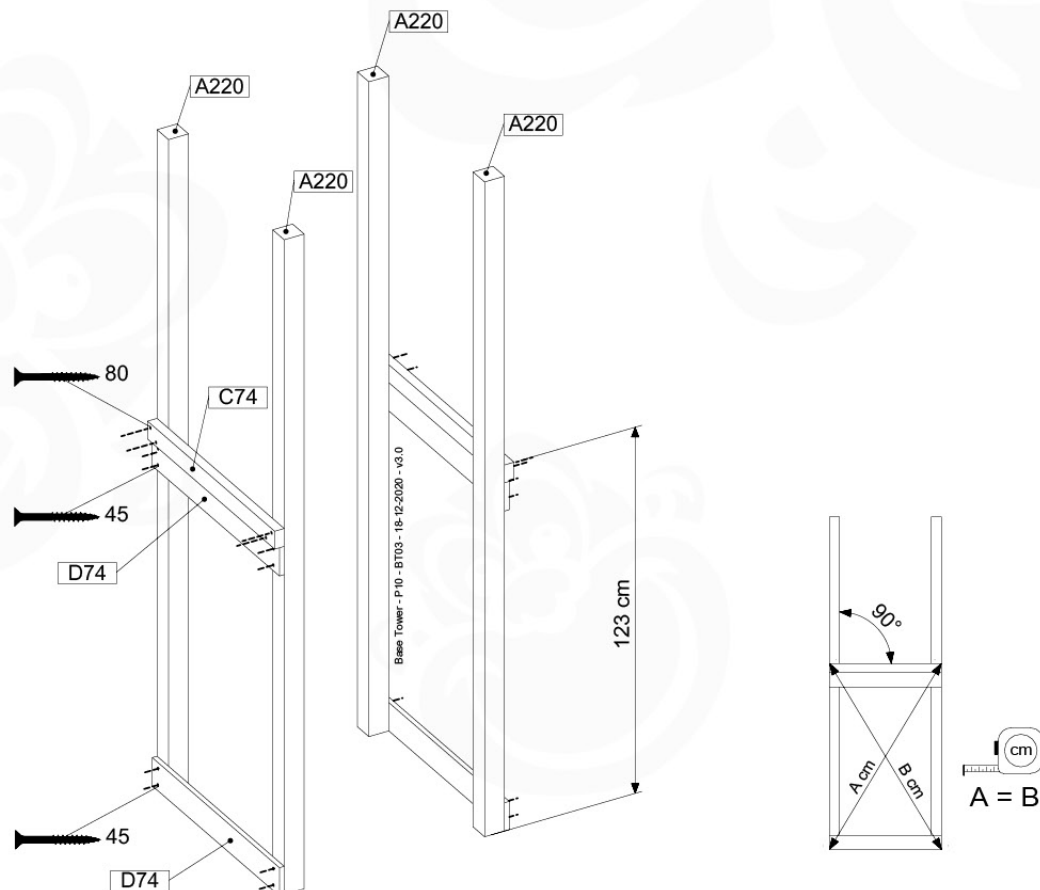

06 Playground Foundation

FD01

06-1

Foundation Plan - FIG. 2/11-2020 - 18

181 Foundation Plan 1/2

07 Base Tower

BT03

(194_100)

	PartNo	PartName	QTY.
Hardware Pack 100_600	001_406	Stealth Screw 8x45	6
	002_220	Gap Point Screw T25 - 5x45	72
	002_223	Gap Point Screw T25 - 5x80	16
Other	007_001	Ground-anchor	2
Hardware Pack 100_600	022_31x	bpc-base version 3	4
	022_84x	bpc cover	4
Wood	A220	Post 70x70 L2200	4
	C74	Beam 740 mm	4
	D60	Board 600 mm	10
	D74	Board 740 mm	8

Base Tower - P04 - BT03 - 18-12-2020 - v3.0

07-1

07-2

07-3

08 Balustrade (2x)

BL01

(194_101)

	PartNo	PartName	QTY.
Hardware Pack 100_601	002_220	Gap Point Screw T25 - 5x45	16
	002_223	Gap Point Screw T25 - 5x80	4
Wood	C74	Beam 740 mm	1
	D65	Board 650 mm	4