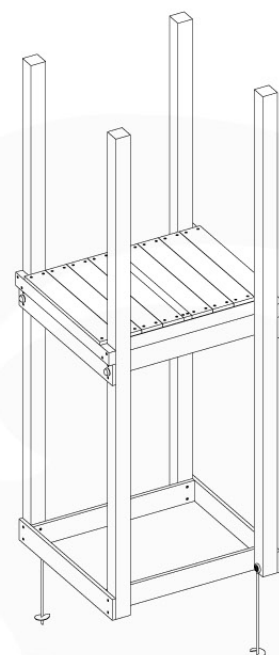

06 Playground Foundation

FD01

06-1

Foundation Plan - FIG. 2/11-2020 - 18

181 Foundation Plan 1/2

07 Base Tower

BT03

(194_100)

	PartNo	PartName	QTY.
Hardware Pack 100_600	001_406	Stealth Screw 8x45	6
	002_220	Gap Point Screw T25 - 5x45	72
	002_223	Gap Point Screw T25 - 5x80	16
Other	007_001	Ground-anchor	2
Hardware Pack 100_600	022_31x	bpc-base version 3	4
	022_84x	bpc cover	4
Wood	A220	Post 70x70 L2200	4
	C74	Beam 740 mm	4
	D60	Board 600 mm	10
	D74	Board 740 mm	8

Base Tower - P04 - BT03 - 18-12-2020 - v3.0

07-1

07-2

07-3

08 Balustrade (2x)

BL01

(194_101)

	PartNo	PartName	QTY.
Hardware Pack 100_601	002_220	Gap Point Screw T25 - 5x45	16
	002_223	Gap Point Screw T25 - 5x80	4
Wood	C74	Beam 740 mm	1
	D65	Board 650 mm	4