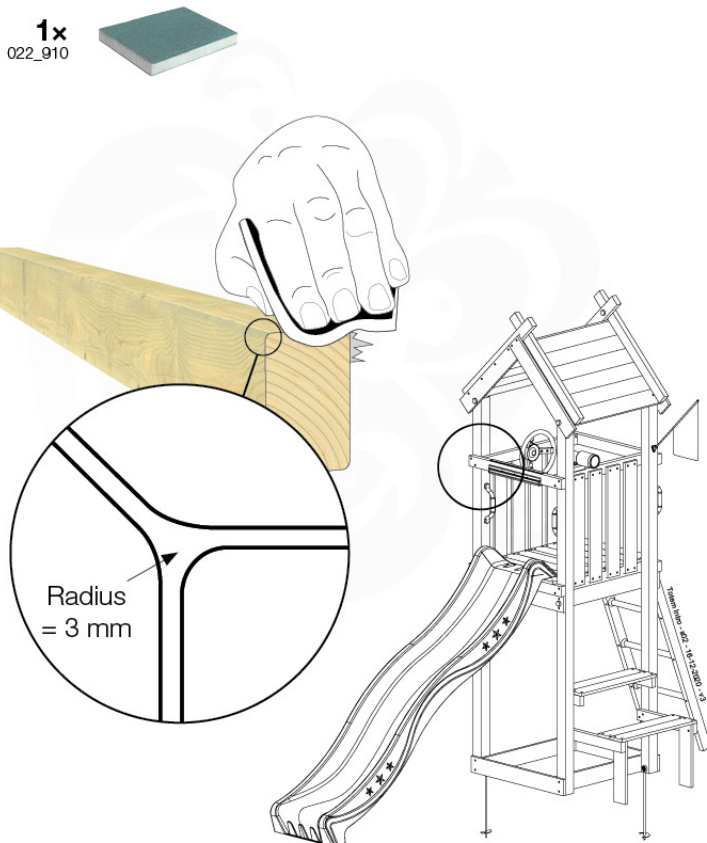

Fireman's Pole AL - P03 T - 12-11-2020 - v3.0

16-1

Fireman's Pole (201_275)
040_335 Part 2

17 Accessories

AC01

(194_119)

	PartNo	PartName	QTY.
Hardware Pack 100_617	001_406	Stealth Screw 8x45	1
	002_041	Dome head screw 4.5 x 20 mm	3
	002_042	Dome head screw 3.5 x 13mm	4
	002_219	Gap Point Screw T25 - 5x30	2
Other	022_300	Steering Wheel	1
	022_800	Rail P/T 105	1
	022_910	Sandpad	1
	103_901	Logo ID Plate	1
	104_107	Tool Set Climbing Units	1
	120_024	Tower Flag	1
	122_302	Telescope	1

Accessory set - P02 - 29-9-2021 - 14

17-1

17-2

Accessory set - P03 - 29-9-2021 - 14

17-3

17-4

Accessories set - P04 - 29.9.2021 - v4

17-5

18

Part 2

Assembly

Instructions

Climb Module

1-Climb Module 200

857_105

2-Climb Module 200