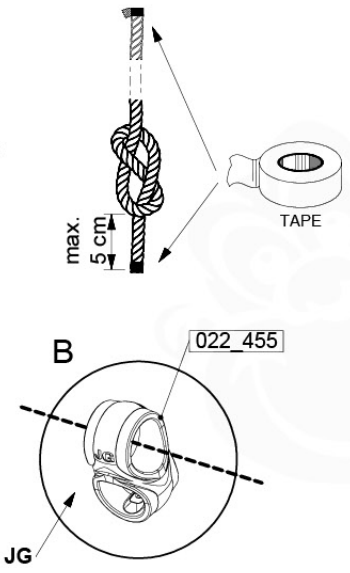

06-6

06-7

Climb Module 220 / 220 Extra

6-7x