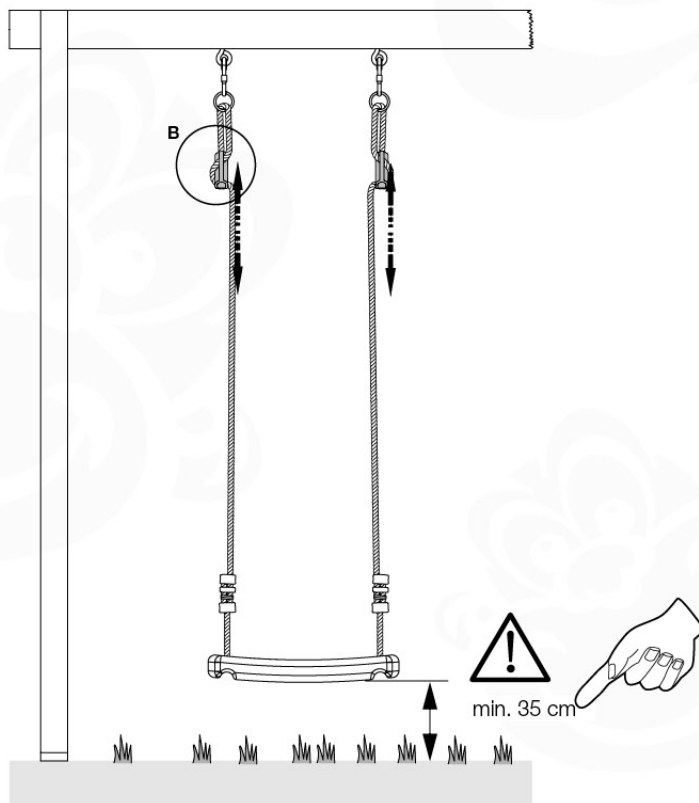

B240
B220

B67

2 positions

2 x 137

2 x 80

Ø 5 mm

B67

Ø 5 mm

1.

SAFETY

2.

24h

3.

4.

08 Accessories

09