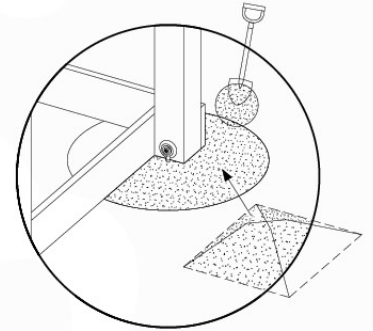

13-2

40 L
/ 80 kg

1.

2.

24h

3.

4.