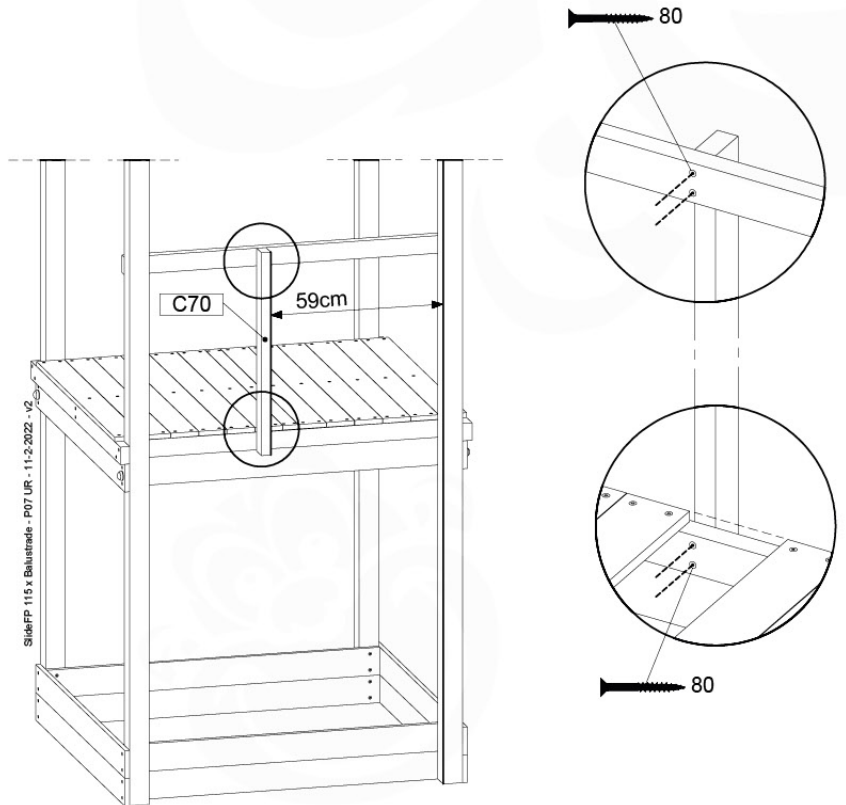

16 Firemans Pole

FP09

	PartNo	PartName	QTY.
Hardware Pack(s)	001_103	M8 Washer Head Screw 40mm	2
	002_220	Gap Point Screw T25 - 5x45	8
	002_223	Gap Point Screw T25 - 5x80	8
	003_010	M8 spring lock washer	2
	003_040	M8 Washer	2
	004_052	M8 Drive-in Nut 30mm	2
	004_054	M8 Drive-in Nut 45mm	2
	022_31x	bpc-base version 3	2
	022_84x	bpc cover	2
Other	102_915	Fireman's Pole	1
Timber	C70	Beam 700 mm	1
	C114	Beam 1140 mm	1
	D65	Board 650 mm	2

16-1