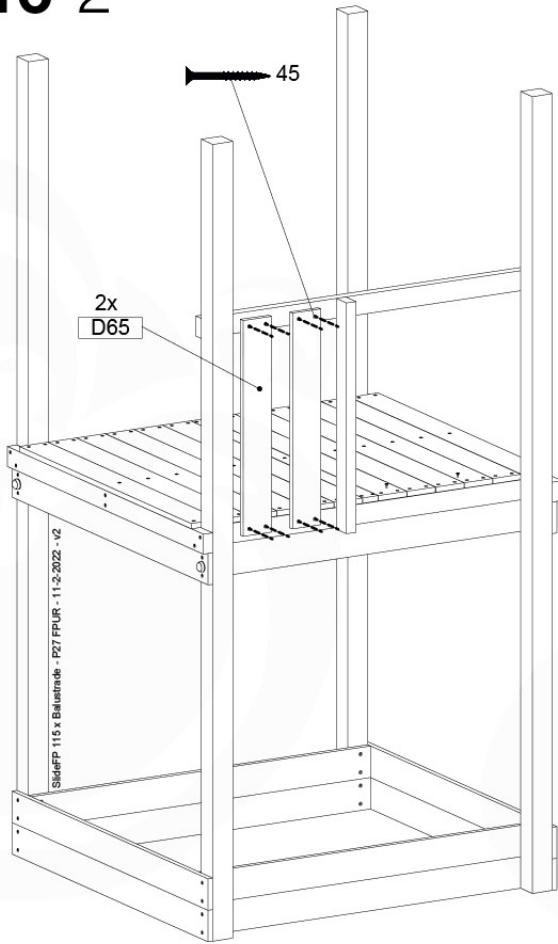

16-2

Fireman's Pole (201_275)
040_335 Part 2

17 Accessories

AC01

(194_119)

	PartNo	PartName	QTY.
Hardware Pack 100_617	001_406	Stealth Screw 8x45	1
	002_041	Dome head screw 4.5 x 20 mm	3
	002_042	Dome head screw 3.5 x 13mm	4
	002_219	Gap Point Screw T25 - 5x30	2
Other	022_300	Steering Wheel	1
	022_800	Rail P/T 105	1
	022_910	Sandpad	1
	103_901	Logo ID Plate	1
	104_107	Tool Set Climbing Units	1
	120_024	Tower Flag	1
	122_302	Telescope	1

Accessory set - P02 - 29-9-2021 - v4