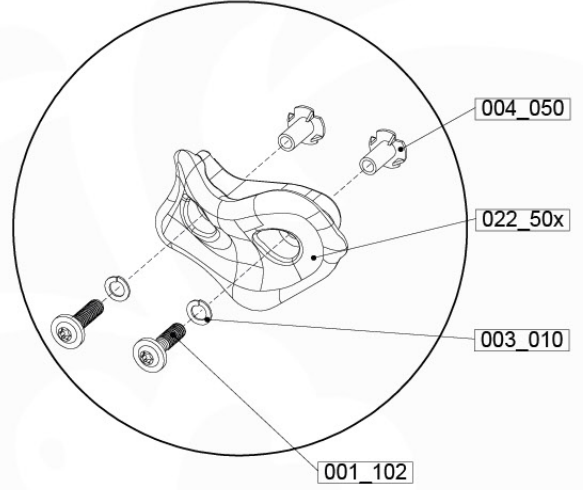

09-4

Rockwell 115 - P35 TR 145 - B-1-2022 - v2

09-5

Rockwell 115 - P43 TR 145 - B-1-2022 - v2

3x
D65