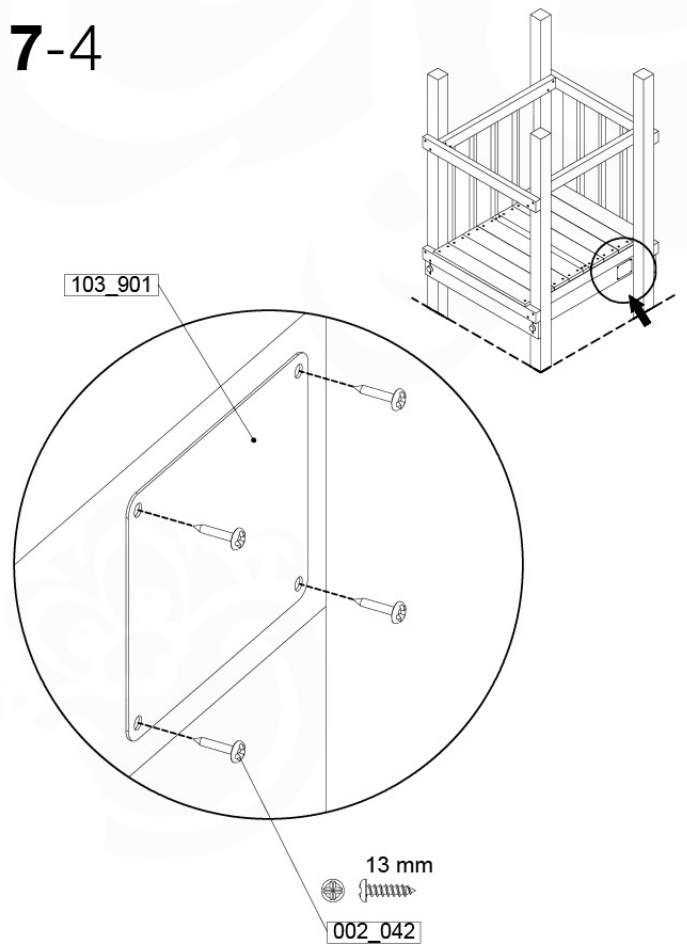

17-4

Accessories set - P03 - 29-9-2021 - v4

Accessories set - P04 - 29-9-2021 - v4