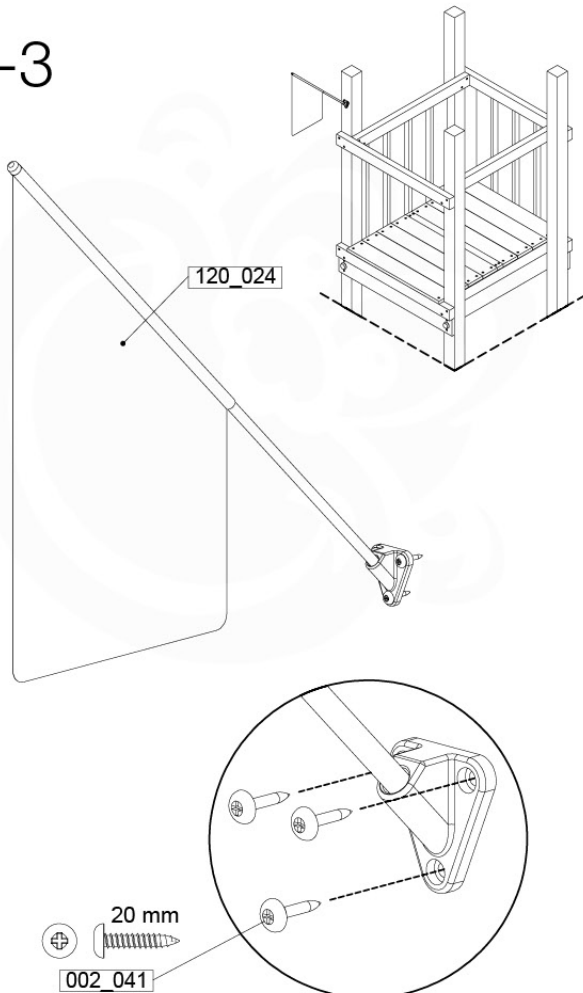

17-1

17-2

17-3

17-4

Accessories set - P03 - 29-9-2021 - v4

Accessories set - P04 - 29-9-2021 - v4