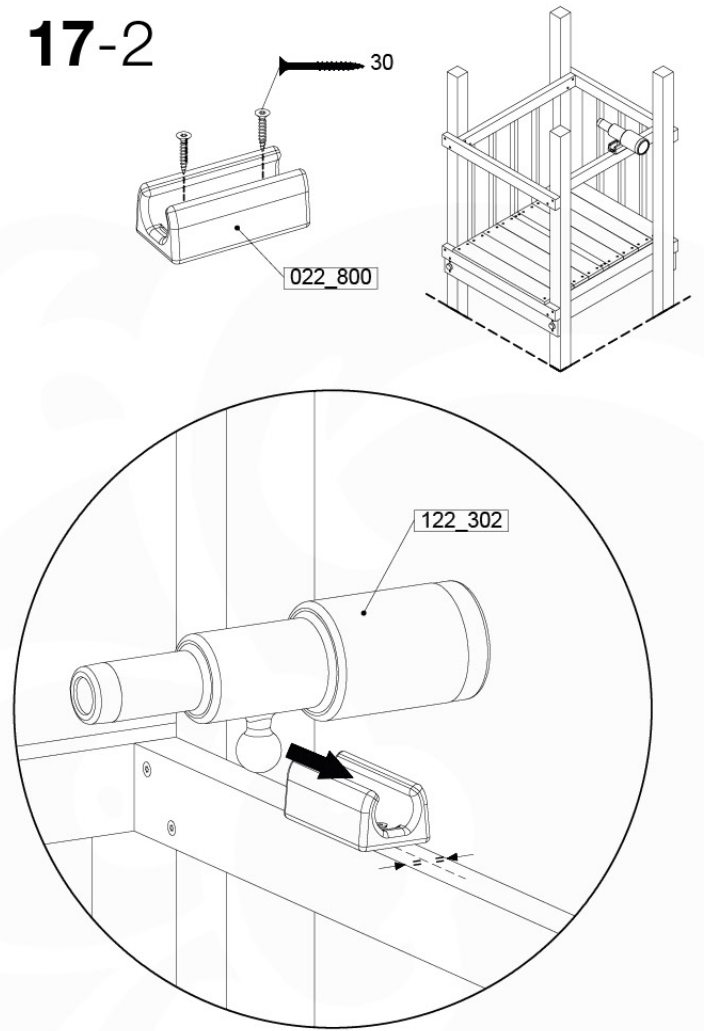

17-1

17-2

17-3

17-4

Accessories set - P03 - 29-9-2021 - v4

Accessories set - P04 - 29-9-2021 - v4