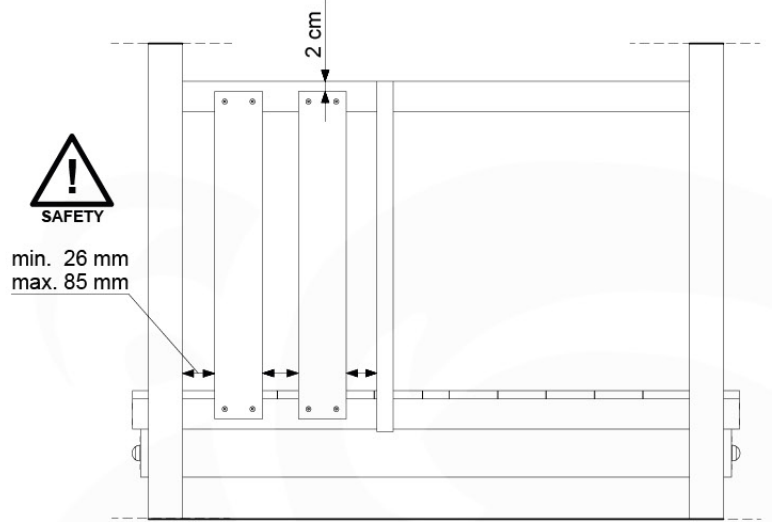

16-2

Fireman's Pole (201_275)
040_335 Part 2

17 Accessories

AC01

(194_119)

	PartNo	PartName	QTY.
Hardware Pack 100_617	001_406	Stealth Screw 8x45	1
	002_041	Dome head screw 4.5 x 20 mm	3
	002_042	Dome head screw 3.5 x 13mm	4
	002_219	Gap Point Screw T25 - 5x30	2
Other	022_300	Steering Wheel	1
	022_800	Rail P/T 105	1
	022_910	Sandpad	1
	103_901	Logo ID Plate	1
	104_107	Tool Set Climbing Units	1
	120_024	Tower Flag	1
	122_302	Telescope	1

Accessory set - P02 - 29-9-2021 - v4