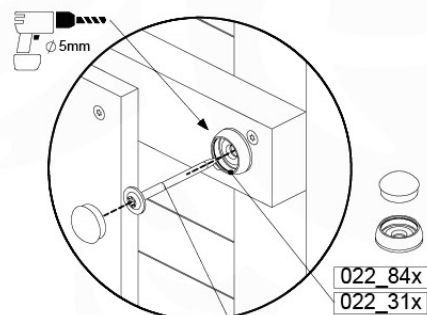

08-1

Balustrade 120 - P06 T - 8-10-2021 - v1.1