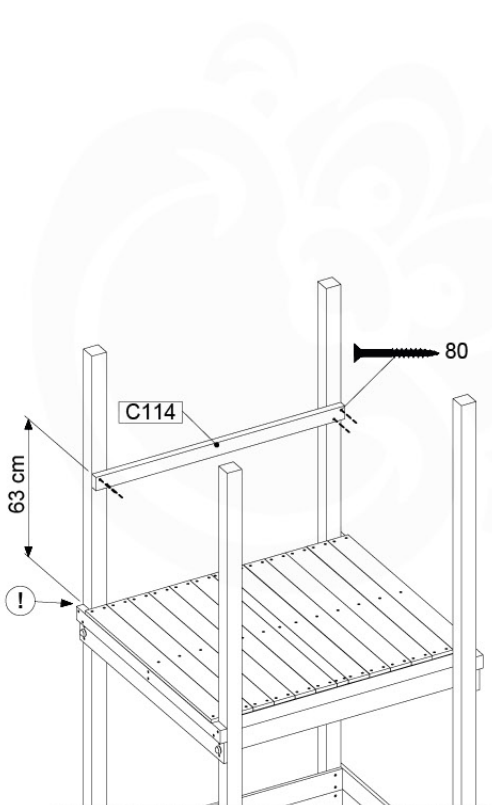

16 Firemans Pole

FP09

	PartNo	PartName	QTY.
Hardware Pack(s)	001_103	M8 Washer Head Screw 40mm	2
	002_220	Gap Point Screw T25 - 5x45	8
	002_223	Gap Point Screw T25 - 5x80	8
	003_010	M8 spring lock washer	2
	003_040	M8 Washer	2
	004_052	M8 Drive-in Nut 30mm	2
	004_054	M8 Drive-in Nut 45mm	2
	022_31x	bpc-base version 3	2
	022_84x	bpc cover	2
Other	102_915	Fireman's Pole	1
Timber	C70	Beam 700 mm	1
	C114	Beam 1140 mm	1
	D65	Board 650 mm	2

16-1