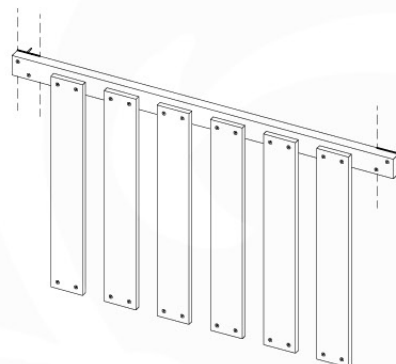

# 08 Balustrade

BL04

	PartNo	PartName	QTY.
Hardware Pack	002_220	Gap Point Screw T25 - 5x45	24
	002_223	Gap Point Screw T25 - 5x80	4
Timber	C114	Beam 1140 mm	1
	D65	Board 650 mm	6

Balustrade 120 - P03 T - 8-10-2021 - v1.1