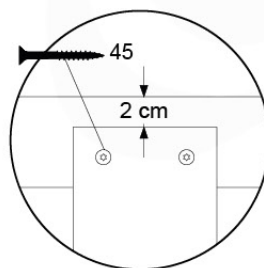

08-1

Balustrade 120 - P06 T - 8-10-2021 - v1.1