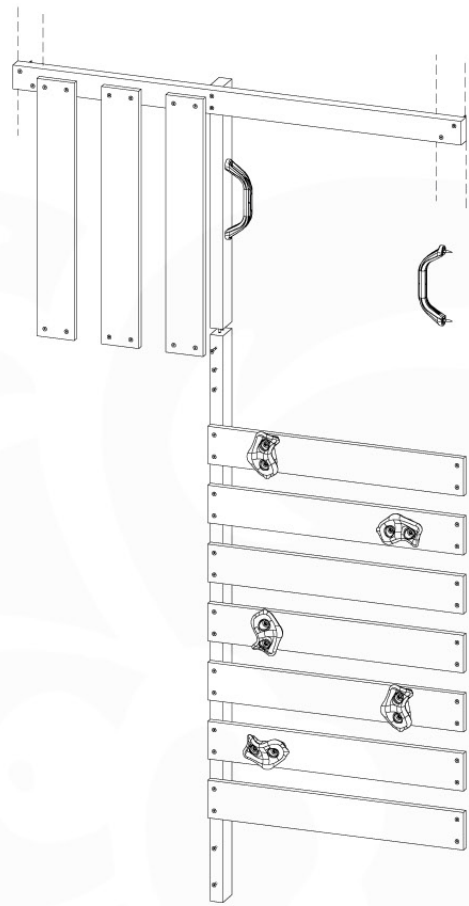

09 Rock Wall

RW12

	PartNo	PartName	QTY.
Hardware Pack	001_102	Washer Head Screw T40 M8x30	10
	002_220	Gap Point Screw T25 - 5x45	44
	002_223	Gap Point Screw T25 - 5x80	9
	003_010	M8 spring lock washer	10
	004_050	M8 22mm Drive in Nut	10
Other	022_50x	Climbing Rock	5
	120_102	Handgrip set (complete 2x)	1
Timber	C114	Beam 1140 mm	1
	C206	Beam 2060 mm	1
	D65	Board 650 mm	10

Rockwall 115 - P09 TR 145 - 13-1-2022 - v2