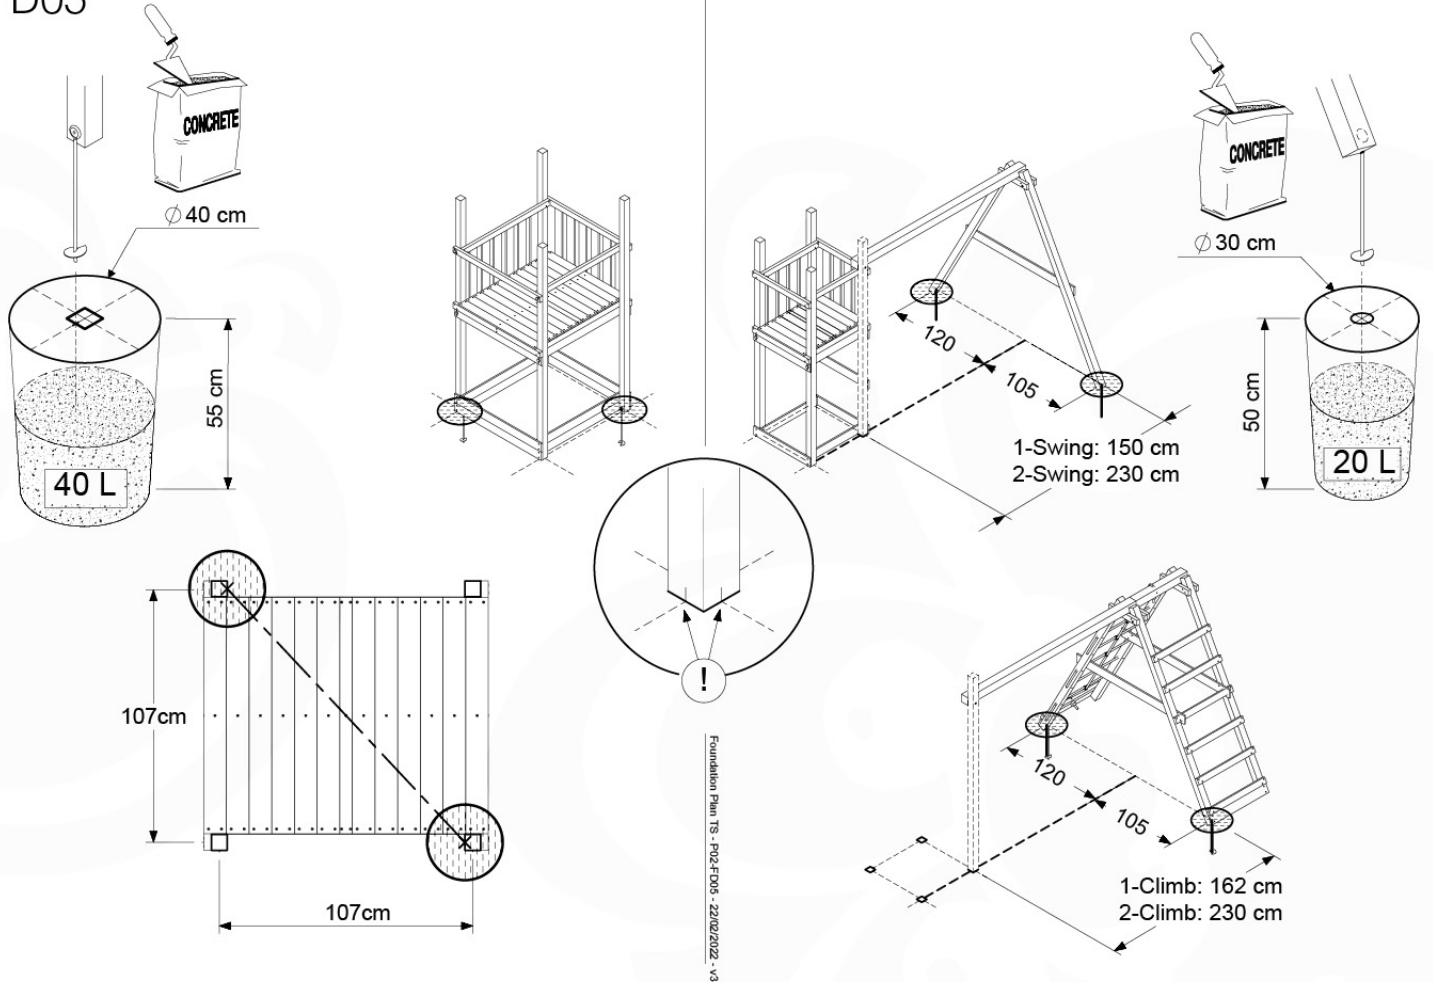

# 07 Base Tower

BT14

	PartNo	PartName	QTY.
Hardware pack	001_406	Stealth Screw 8x45	6
	001_417	Stealth Screw 8x80	4
	002_220	Gap Point Screw T25 - 5x45	118
	002_223	Gap Point Screw T25 - 5x80	20
	022_31x	bpc-base version 3	8
	022_84x	bpc cover	8
Other	007_001	Ground-anchor	2
Timber	A240	Post 70x70 L2400	4
	C114	Beam 1140 mm	5
	D100	Board 1000 mm	14
	D114	Board 1140 mm	12