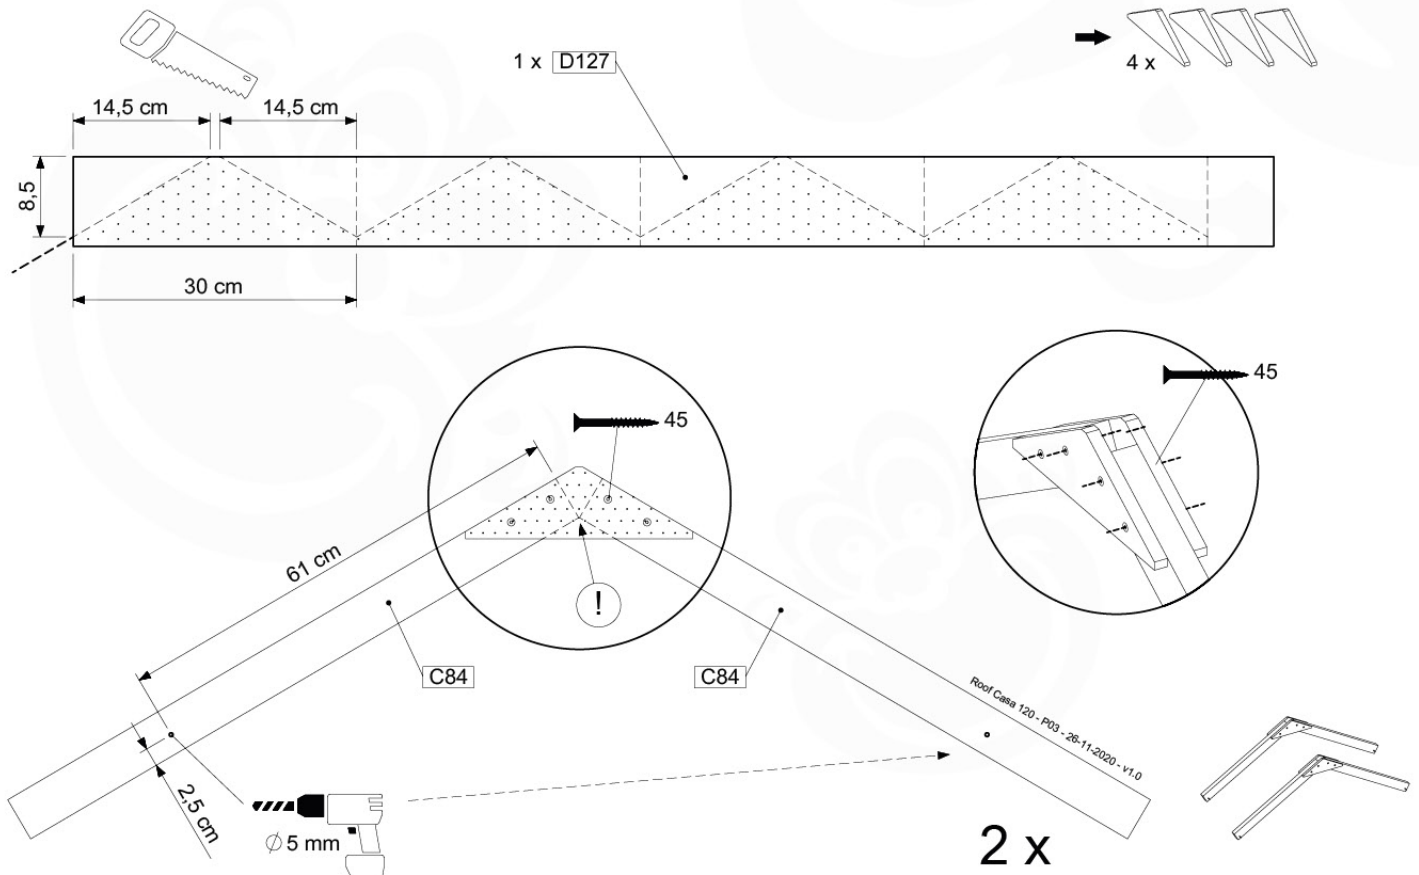

10 Roof

RF09

	PartNo	PartName	QTY.
Hardware Pack	001_417	Stealth Screw 8x80	4
	002_220	Gap Point Screw T25 - 5x45	96
	002_223	Gap Point Screw T25 - 5x80	8
Timber	C84	Beam 840 mm	4
	D127	Board 1270 mm	19-23

Roof Casa 120 - P02 - 26-11-2020 - v1.0

10-1