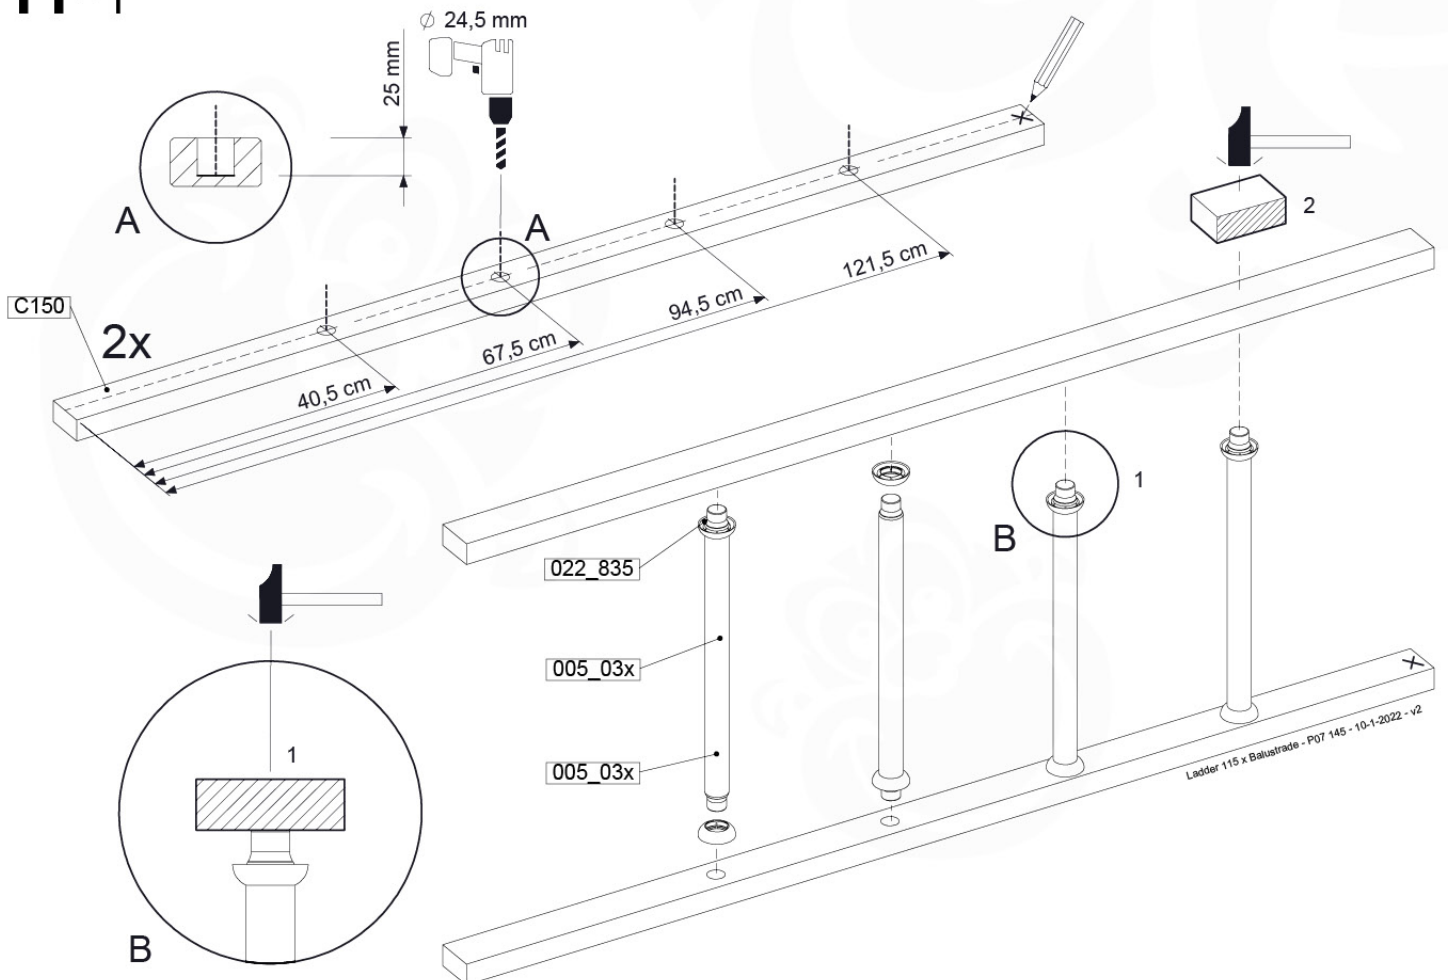

11-1

Ladder 115 x Balustrade - P07 145 - 10-1-2022 - v2