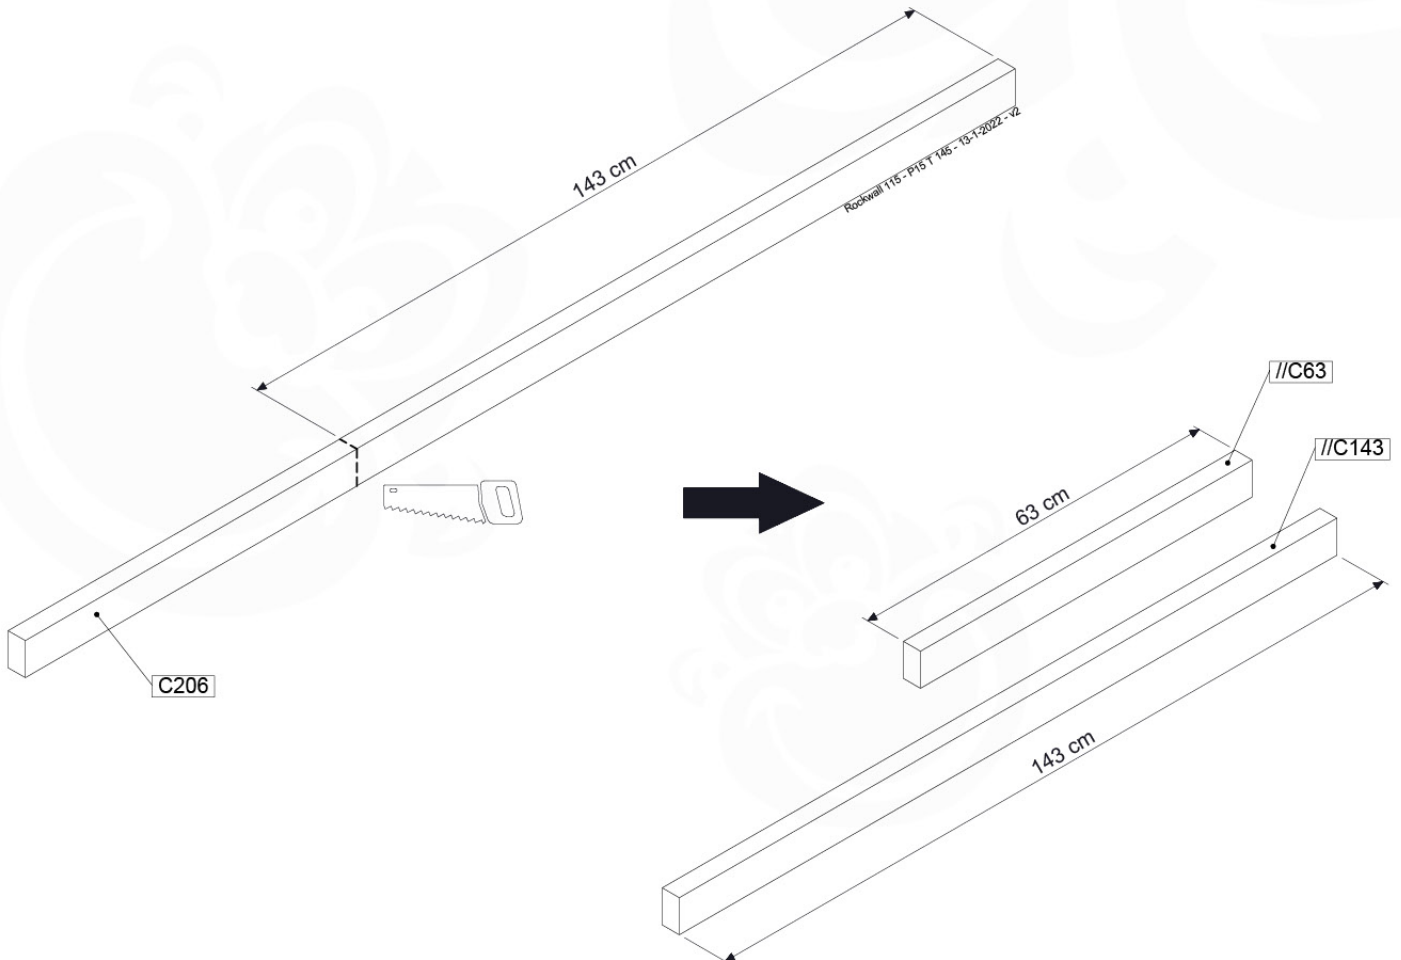

09 Rock Wall

RW12

	PartNo	PartName	QTY.
Hardware Pack	001_102	Washer Head Screw T40 M8x30	10
	002_220	Gap Point Screw T25 - 5x45	44
	002_223	Gap Point Screw T25 - 5x80	9
	003_010	M8 spring lock washer	10
	004_050	M8 22mm Drive in Nut	10
Other	022_50x	Climbing Rock	5
	120_102	Handgrip set (complete 2x)	1
Timber	C114	Beam 1140 mm	1
	C206	Beam 2060 mm	1
	D65	Board 650 mm	10

Rockwall 115 - P09 TR 145 - 13-1-2022 - v2

09-1