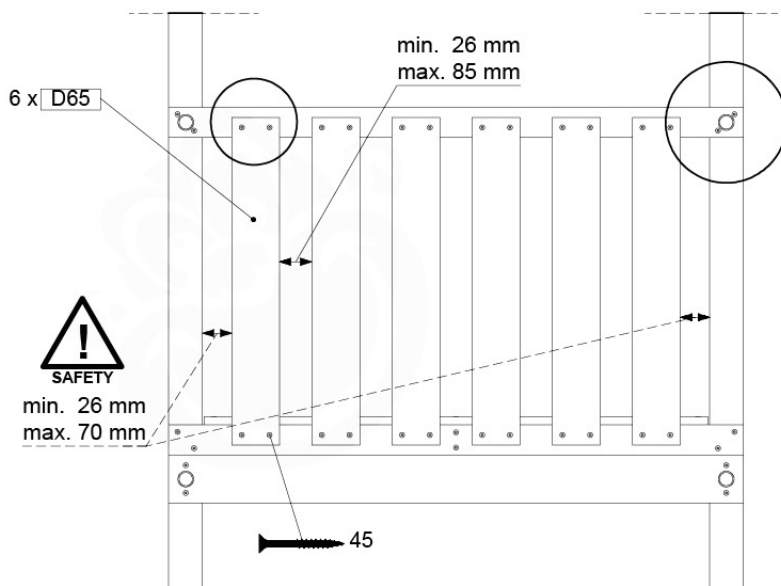

08 Balustrade

BL04

	PartNo	PartName	QTY.
Hardware Pack	002_220	Gap Point Screw T25 - 5x45	24
	002_223	Gap Point Screw T25 - 5x80	4
Timber	C114	Beam 1140 mm	1
	D65	Board 650 mm	6

Balustrade 120 - P03 T - 8-10-2021 - v1.1

08-1

Balustrade 120 - P06 T - 8-10-2021 - v1.1