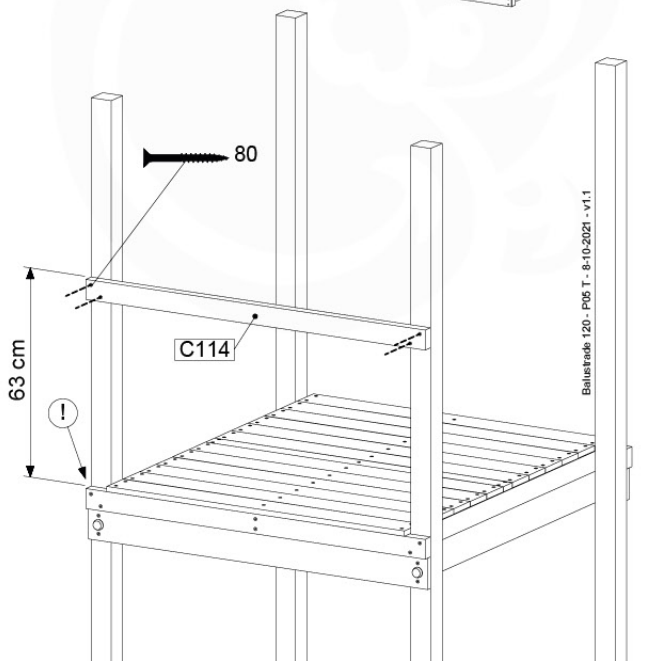

08-1

Balustrade 120 - P06 T - 8-10-2021 - v1.1