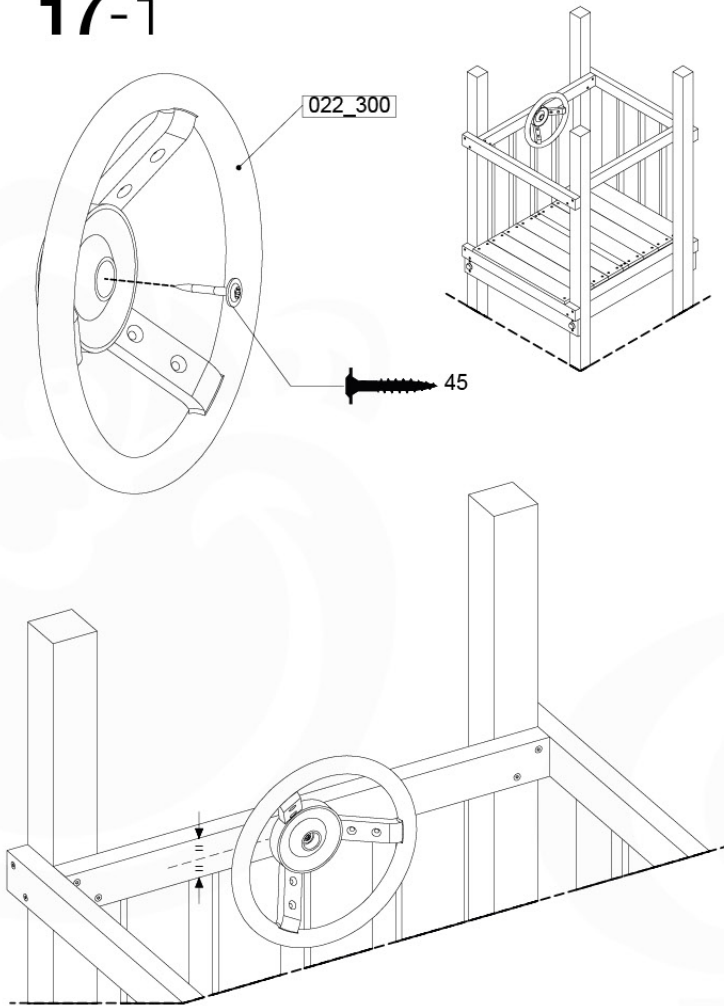

17-1

17-2

17-3

17-4

Accessories set - P03 - 29-9-2021 - v4

Accessories set - P04 - 29-9-2021 - v4