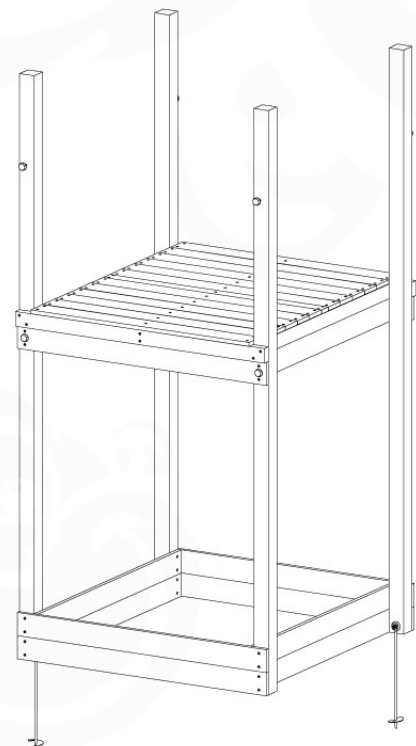

# 07 Base Tower

BT14

	PartNo	PartName	QTY.
Hardware pack	001_406	Stealth Screw 8x45	6
	001_417	Stealth Screw 8x80	4
	002_220	Gap Point Screw T25 - 5x45	118
	002_223	Gap Point Screw T25 - 5x80	20
	022_31x	bpc-base version 3	8
	022_84x	bpc cover	8
Other	007_001	Ground-anchor	2
Timber	A240	Post 70x70 L2400	4
	C114	Beam 1140 mm	5
	D100	Board 1000 mm	14
	D114	Board 1140 mm	12