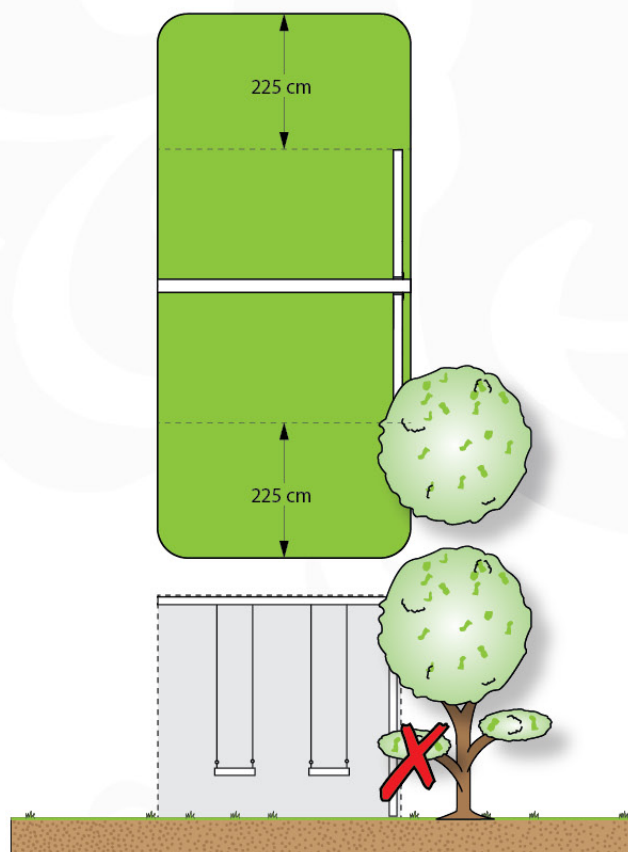

05 Safe Playground Planning

05-1

05-2

05-3

05-4