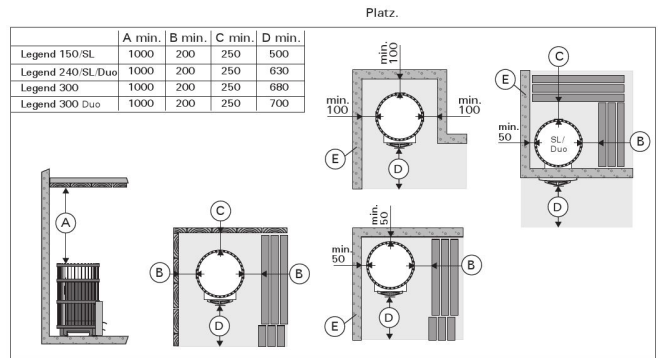

Features

Main material : Steel

H x W x D : 740.0 x 530.0 x 530.0 mm

Net weight (kg) : 61.5

Stone amount (kg) : 120.0

ID	GTIN	Power	Sauna room size min - max m3
WK150LD	6417659012416	16 kW	6.0-13.0

Spare parts

Technical details

Technical data	Type / attribute	WK150LD
	Color	Black
	Power output	16 kW
	Stone amount (kg)	120
Dimensions	Product width	530
	Product height	740
	Product depth (mm)	530
	Net weight (kg)	61.5
	Gross weight	64.2
	Package width	540
	Package height	765
	Package depth	550
Connections	Flue connection locations	Back, Top
	Chimney connection diameter	115
Safety and installation dimensions	Safety distance front (non-combustible materials)	500
	Safety distance front (combustible materials)	500
	Safety distance right side (combustible materials)	200

Technical details

Technical data	Type / attribute	WK150LD
	Safety distance right side non-combustible materials	100
	Safety distance left side (combustible materials)	200
	Safety distance left side non-combustible materials	100
	Safety distance behind (non-combustible materials)	100
	Safety distance behind (combustible materials)	250
	Safety distance (Ceiling)	1000
	Room min. height(depends on connections and therefore from output, star/delta)	1750
	Installation opening height	1750
	Installation opening width	930
	Installation opening depth	1280

Technical images

Harvia protective sheaths (all dimensions in millimeters)

Safety distances (all dimensions in millimeters)

1.1. Stove Parts

- A. Steel frame
- B. Stove body
- C. Rear connection opening
- D. Upper connection opening
- E. Soot opening
- F. Stove door
- G. Ash box
- H. Flange (only Legend 240 Duo/300 Duo)
- I. Fire chamber extension