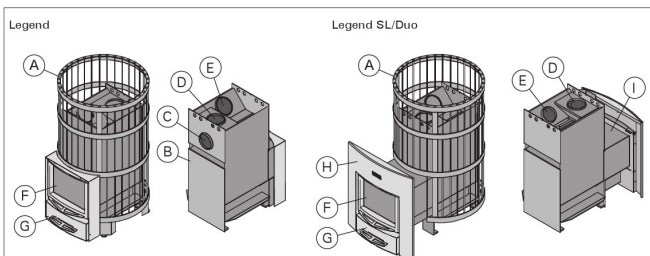

Technical details

Technical data	Type / attribute	WK150LD
	Color	Black
	Power output	16 kW
	Stone amount (kg)	120
Dimensions	Product width	530
	Product height	740
	Product depth (mm)	530
	Net weight (kg)	61.5
	Gross weight	64.2
	Package width	540
	Package height	765
	Package depth	550
Connections	Flue connection locations	Back, Top
	Chimney connection diameter	115
Safety and installation dimensions	Safety distance front (non-combustible materials)	500
	Safety distance front (combustible materials)	500
	Safety distance right side (combustible materials)	200

Technical details

Technical data	Type / attribute	WK150LD
	Safety distance right side non-combustible materials	100
	Safety distance left side (combustible materials)	200
	Safety distance left side non-combustible materials	100
	Safety distance behind (non-combustible materials)	100
	Safety distance behind (combustible materials)	250
	Safety distance (Ceiling)	1000
	Room min. height(depends on connections and therefore from output, star/delta)	1750
	Installation opening height	1750
	Installation opening width	930
	Installation opening depth	1280

Technical images

Harvia protective sheaths (all dimensions in millimeters)

Safety distances (all dimensions in millimeters)

1.1. Stove Parts

- A. Steel frame
- B. Stove body
- C. Rear connection opening
- D. Upper connection opening
- E. Soot opening
- F. Stove door
- G. Ash box
- H. Flange (only Legend 240 Duo/300 Duo)
- I. Fire chamber extension