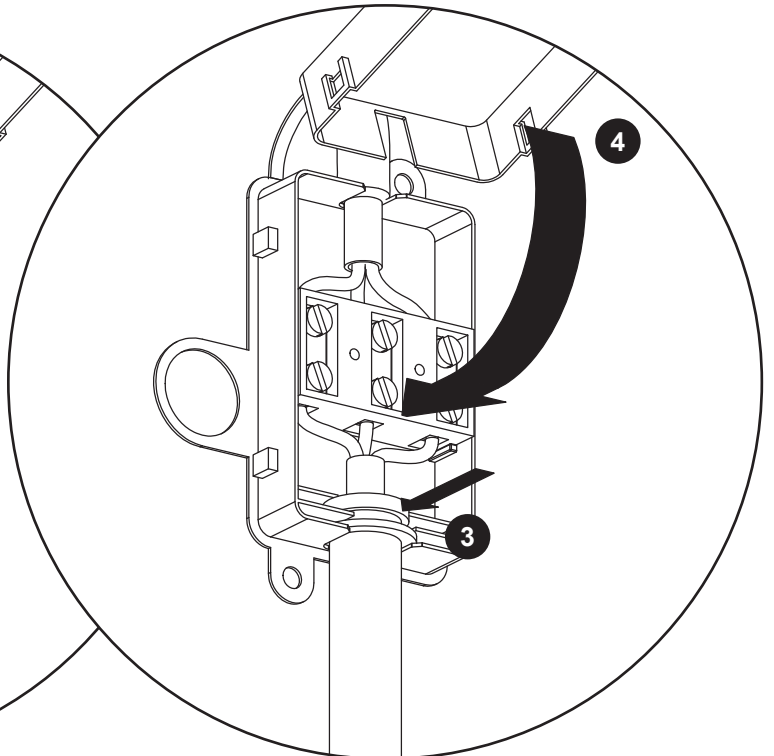

DANSANI
DANISH BATHROOM DESIGN

1

		
2x 5-501	2x 544700100	2x 29351004

1	
2	 SILICONE
3	 A
4	 SILICONE

2

3

4

5