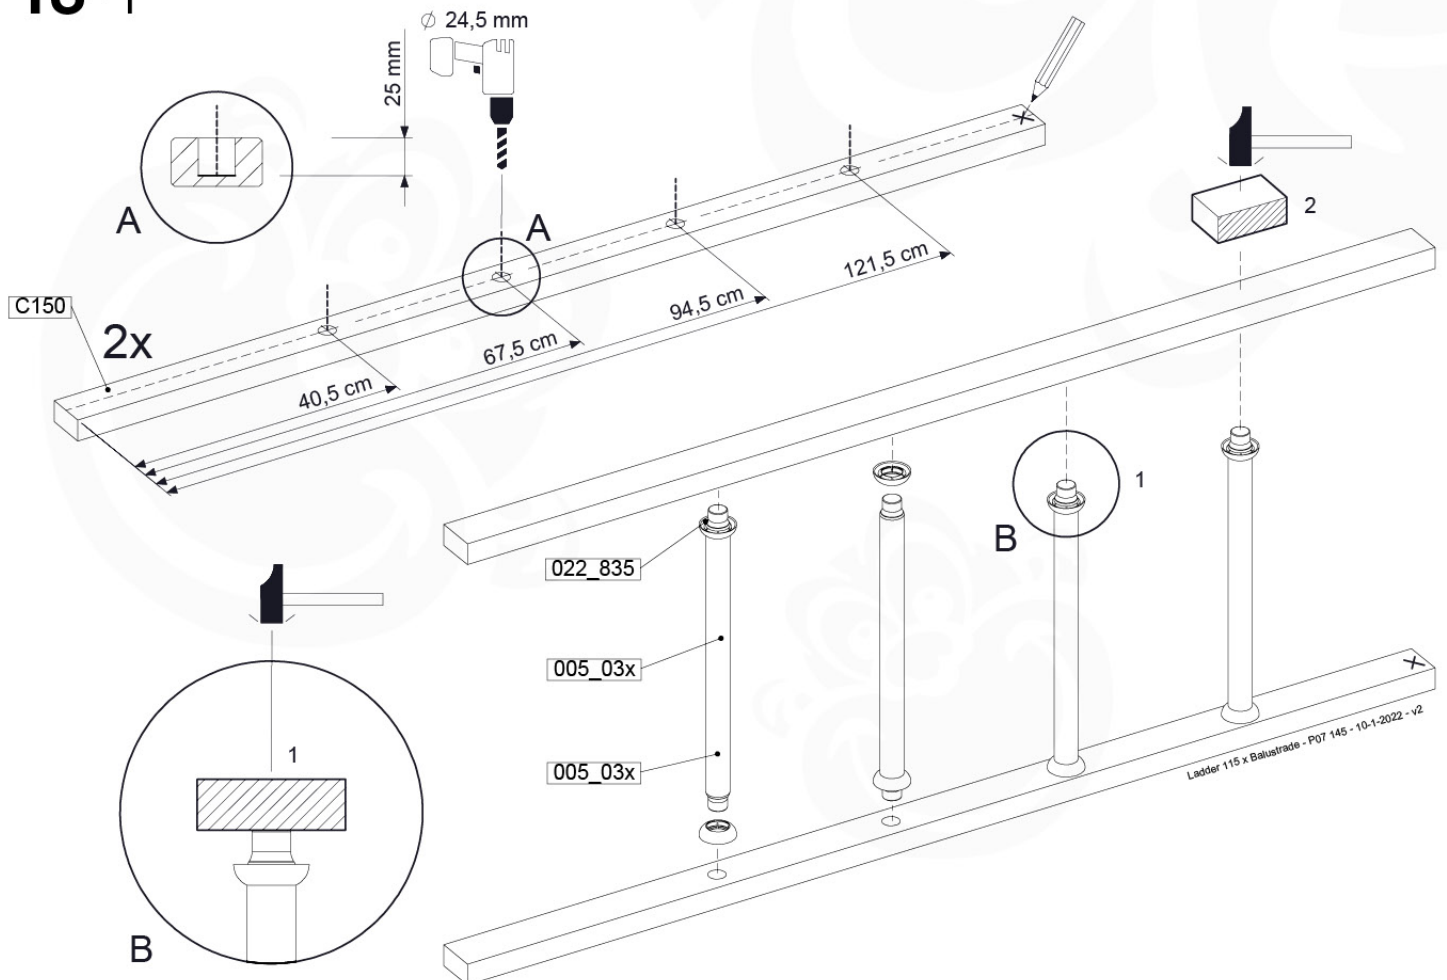

13-1

Ladder 115 x Balustrade - P07 145 - 10-1-2022 - v2