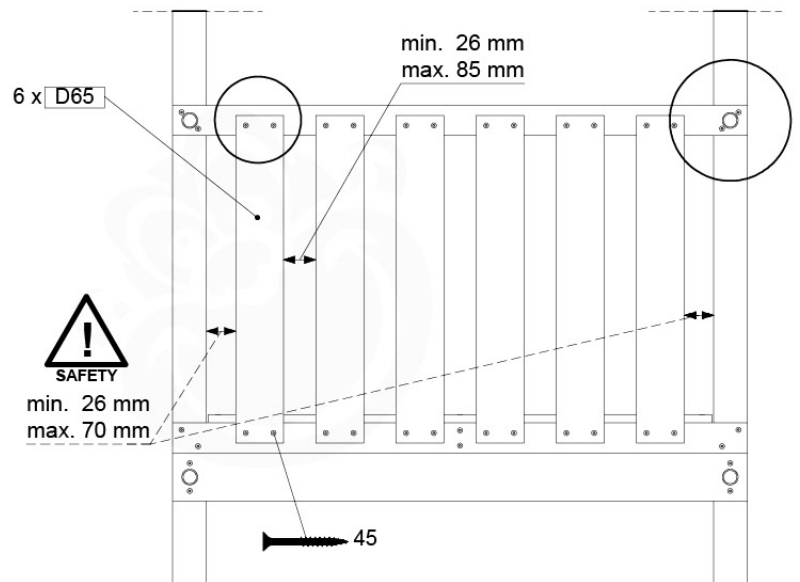

min. 26 mm
max. 70 mm