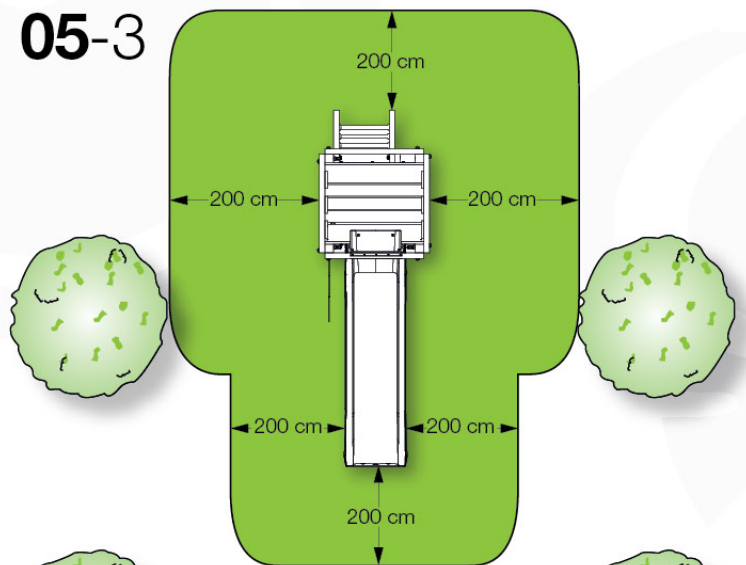

05 Safe Playground Planning

05-1

05-2

05-3

05-4

05-5