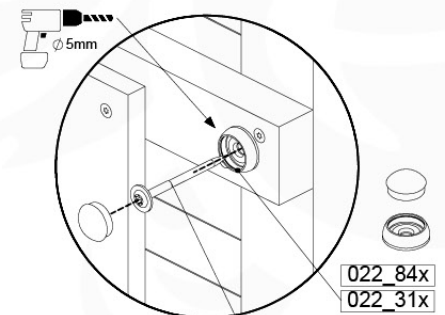

10-1

HARDWARE PACK TOWER → 80