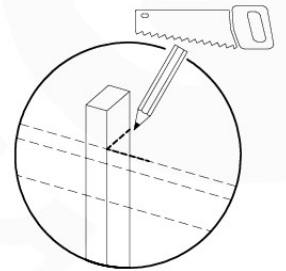

17 Slide Set

SL13

	PartNo	PartName	QTY.
Hardware Pack	000_101	Nail Pan Head	10
	002_220	Gap Point Screw T25 - 5x45	8
	002_223	Gap Point Screw T25 - 5x80	8
	002_308	Gap Point Screw T25 - 5x20	2
Other	120_102	Handgrip set (complete 2x)	1
	123_200	Bumperpad	1
	324_xxx 334_xxx	Wavy Star Slide XL 2200 mm / Wavy Star Slide XXL 2650 mm	1
Timber	C114	Beam 1140 mm	1
	C70	Beam 700 mm	1
	D65	Board 650 mm	2

17-1