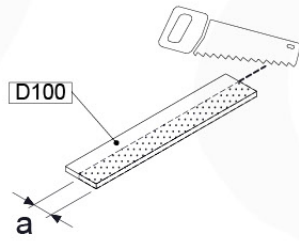

ET15

	PartNo	PartName	QTY.
Hardware pack	001_406	Stealth Screw 8x45	4
	001_417	Stealth Screw 8x80	2
	002_220	Gap Point Screw T25 - 5x45	106
	002_223	Gap Point Screw T25 - 5x80	16
Other	007_001	Ground-anchor	2
	022_31x	bpc-base version 3	4
	022_84x	bpc cover	4
Timber	A220	Post 70x70 L2200	2
	C114	Beam 1140 mm	4
	D100	Board 1000 mm	14
	D114	Board 1140 mm	9

Extension Tower 115 115 - P04 - ET15 - 19-11-2021 - v1

08-Extended Tower ET15

08-1

A = B

08-2

08-3

08-4

09 Balustrade (1x)

BL03

	PartNo	PartName	QTY.
Hardware Pack	002_220	Gap Point Screw T25 - 5x45	24
	002_223	Gap Point Screw T25 - 5x80	4
Timber	C114	Beam 1140 mm	1
	D65	Board 650 mm	6

Balustrade 120 - P04 U - 8-10-2021 - v1.1