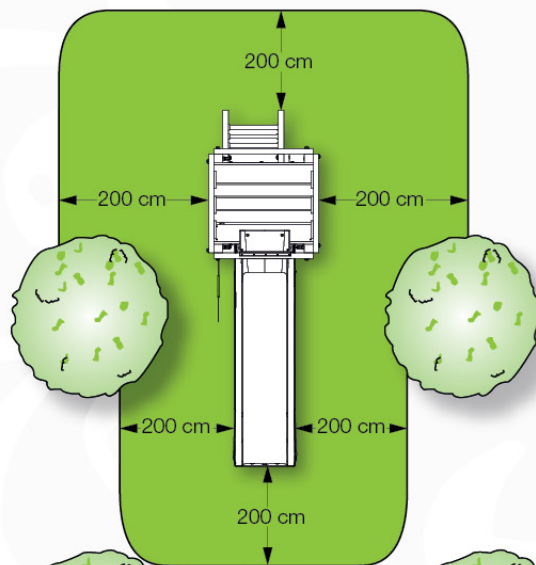

05 Safe Playground Planning

05-1

05-2

05-3

05-4

05-5