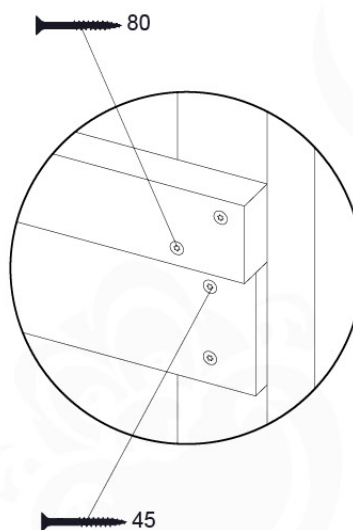

08 Extended Tower

ET15

	PartNo	PartName	QTY.
Hardware pack	001_406	Stealth Screw 8x45	4
	001_417	Stealth Screw 8x80	2
	002_220	Gap Point Screw T25 - 5x45	106
	002_223	Gap Point Screw T25 - 5x80	16
Other	007_001	Ground-anchor	2
	022_31x	bpc-base version 3	4
	022_84x	bpc cover	4
Timber	A220	Post 70x70 L2200	2
	C114	Beam 1140 mm	4
	D100	Board 1000 mm	14
	D114	Board 1140 mm	9

08-Extended Tower ET15

08-1

A = B