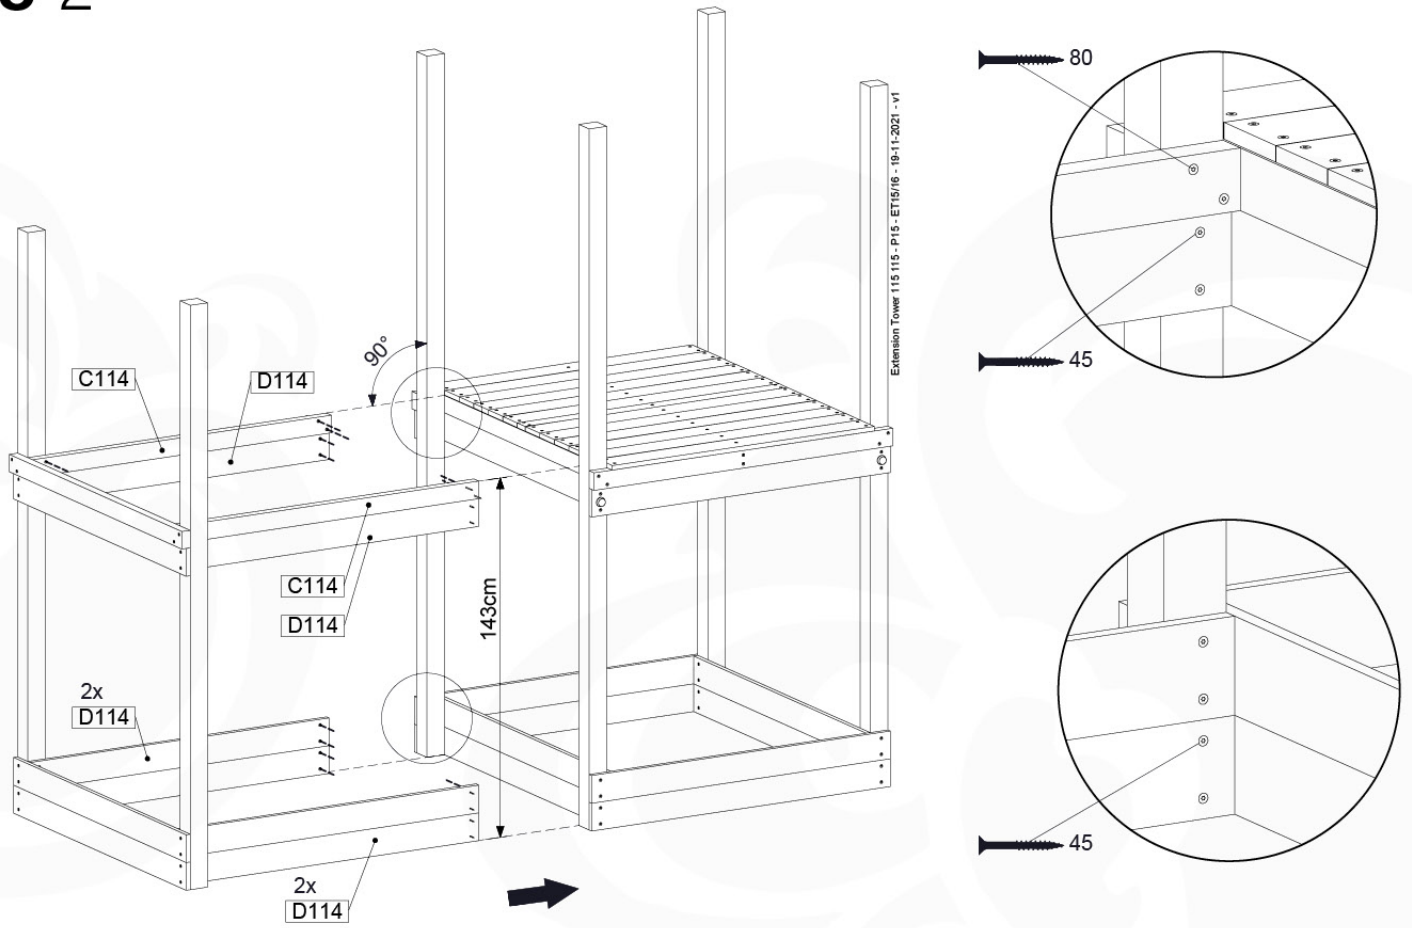

ET15

	PartNo	PartName	QTY.
Hardware pack	001_406	Stealth Screw 8x45	4
	001_417	Stealth Screw 8x80	2
	002_220	Gap Point Screw T25 - 5x45	106
	002_223	Gap Point Screw T25 - 5x80	16
Other	007_001	Ground-anchor	2
	022_31x	bpc-base version 3	4
	022_84x	bpc cover	4
Timber	A220	Post 70x70 L2200	2
	C114	Beam 1140 mm	4
	D100	Board 1000 mm	14
	D114	Board 1140 mm	9

Extension Tower 115 115 - P04 - ET15 - 19-11-2021 - v1

08-Extended Tower ET15

08-1

A = B

08-2

08-3

08-4

09 Balustrade (1x)

BL03

	PartNo	PartName	QTY.
Hardware Pack	002_220	Gap Point Screw T25 - 5x45	24
	002_223	Gap Point Screw T25 - 5x80	4
Timber	C114	Beam 1140 mm	1
	D65	Board 650 mm	6

Balustrade 120 - P04 U - 8-10-2021 - v1.1