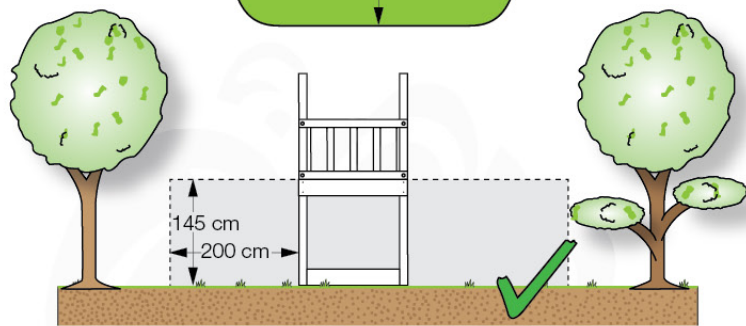

05 Safe Playground Planning

05-1

05-2

05-3

05-4

05-5