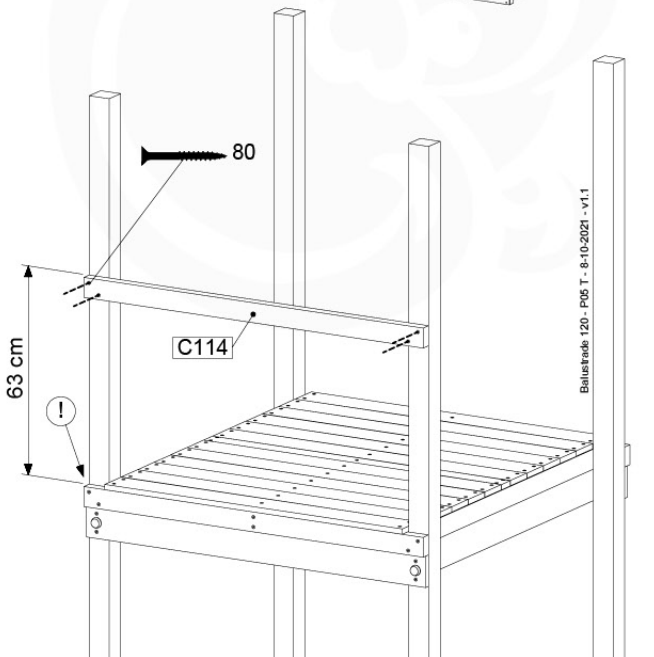

09-1

10 Balustrade (2x)

BL04

	PartNo	PartName	QTY.
Hardware Pack	002_220	Gap Point Screw T25 - 5x45	24
	002_223	Gap Point Screw T25 - 5x80	4
Timber	C114	Beam 1140 mm	1
	D65	Board 650 mm	6

Balustrade 120 - P03 T - 8-10-2021 - v1.1

10-1

HARDWARE PACK TOWER → 80

Balustrade 120 - P06 T - 8-10-2021 - v1.1

min. 26 mm
max. 70 mm

11 Rock Wall

RW09

	PartNo	PartName	QTY.
Hardware Pack	001_102	Washer Head Screw T40 M8x30	10
	002_220	Gap Point Screw T25 - 5x45	44
	002_223	Gap Point Screw T25 - 5x80	8
	003_010	M8 spring lock washer	10
	004_050	M8 22mm Drive in Nut	10
Other	022_50x	Climbing Rock	5
	120_102	Handgrip set (complete 2x)	1
Timber	C114	Beam 1140 mm	1
	C206	Beam 2060 mm	1
	D65	Board 650 mm	10