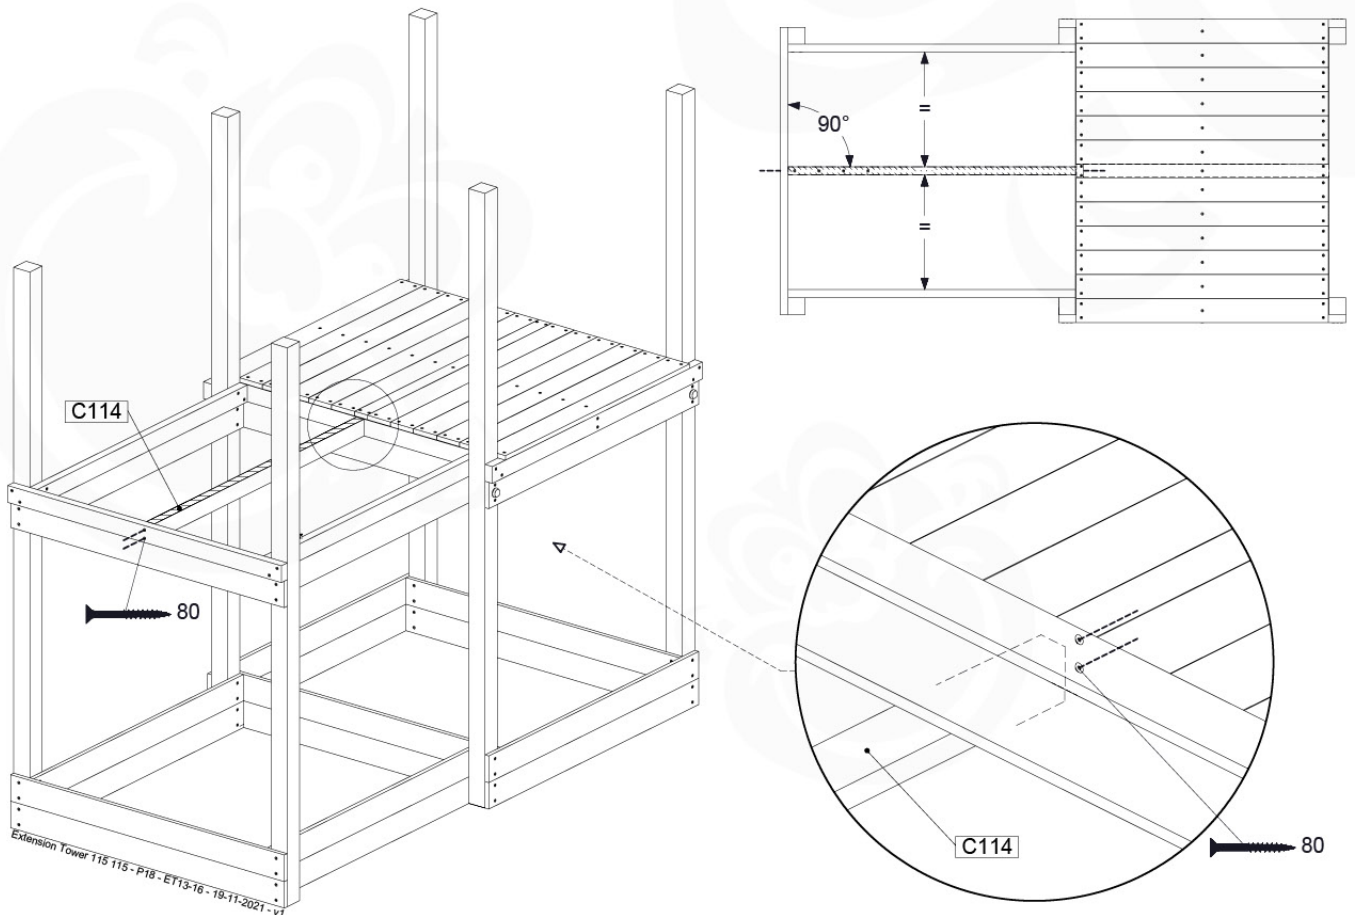

ET15

	PartNo	PartName	QTY.
Hardware pack	001_406	Stealth Screw 8x45	4
	001_417	Stealth Screw 8x80	2
	002_220	Gap Point Screw T25 - 5x45	106
	002_223	Gap Point Screw T25 - 5x80	16
Other	007_001	Ground-anchor	2
	022_31x	bpc-base version 3	4
	022_84x	bpc cover	4
Timber	A220	Post 70x70 L2200	2
	C114	Beam 1140 mm	4
	D100	Board 1000 mm	14
	D114	Board 1140 mm	9

Extension Tower 115 115 - P04 - ET15 - 19-11-2021 - v1

08-Extended Tower ET15

08-1

A = B

08-2

08-3

08-4

09 Balustrade (1x)

BL03

	PartNo	PartName	QTY.
Hardware Pack	002_220	Gap Point Screw T25 - 5x45	24
	002_223	Gap Point Screw T25 - 5x80	4
Timber	C114	Beam 1140 mm	1
	D65	Board 650 mm	6

Balustrade 120 - P04 U - 8-10-2021 - v1.1