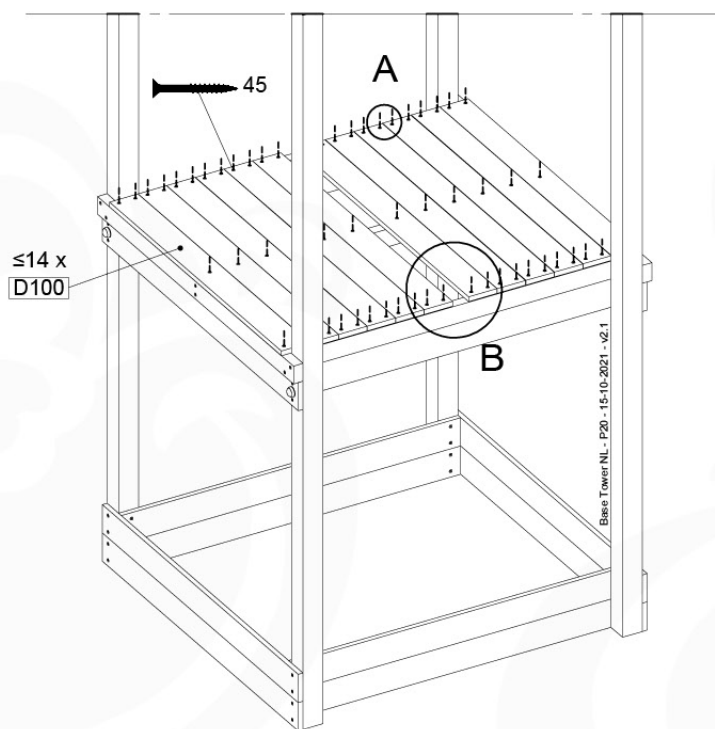

06 Playground Foundation

FD07

07 Base Tower

BT15

	PartNo	PartName	QTY.
Hardware Pack	001_406	Stealth Screw 8x45	6
	001_417	Stealth Screw 8x80	4
	002_220	Gap Point Screw T25 - 5x45	118
	002_223	Gap Point Screw T25 - 5x80	20
	022_31x	bpc-base version 3	8
	022_84x	bpc cover	8
Other	007_001	Ground-anchor	2
Timber	A270	Post 70x70 L2700	4
	C114	Beam 1140 mm	5
	D100	Board 1000 mm	14
	D114	Board 1140 mm	12

Base Tower NL - P09 - BT15 - 15-10-2021 - v2.1

07-1

Base Tower NL - P17 - BT15 - 15-10-2021 - v2.1

1 cm
A = B

07-2

07-3

07-4

08 Extended Tower

ET15

	PartNo	PartName	QTY.
Hardware pack	001_406	Stealth Screw 8x45	4
	001_417	Stealth Screw 8x80	2
	002_220	Gap Point Screw T25 - 5x45	106
	002_223	Gap Point Screw T25 - 5x80	16
Other	007_001	Ground-anchor	2
	022_31x	bpc-base version 3	4
	022_84x	bpc cover	4
Timber	A220	Post 70x70 L2200	2
	C114	Beam 1140 mm	4
	D100	Board 1000 mm	14
	D114	Board 1140 mm	9