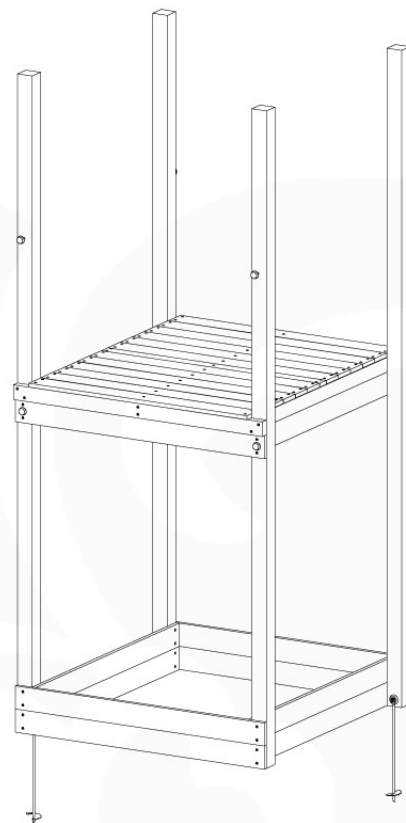

06 Playground Foundation

FD07

07 Base Tower

BT15

	PartNo	PartName	QTY.
Hardware Pack	001_406	Stealth Screw 8x45	6
	001_417	Stealth Screw 8x80	4
	002_220	Gap Point Screw T25 - 5x45	118
	002_223	Gap Point Screw T25 - 5x80	20
	022_31x	bpc-base version 3	8
	022_84x	bpc cover	8
Other	007_001	Ground-anchor	2
Timber	A270	Post 70x70 L2700	4
	C114	Beam 1140 mm	5
	D100	Board 1000 mm	14
	D114	Board 1140 mm	12

Base Tower NL - P09 - BT15 - 15-10-2021 - v2.1

07-1

Base Tower NL - P17 - BT15 - 15-10-2021 - v2.1

1 cm
A = B

07-2

07-3

07-4

08 Extended Tower

ET15

	PartNo	PartName	QTY.
Hardware pack	001_406	Stealth Screw 8x45	4
	001_417	Stealth Screw 8x80	2
	002_220	Gap Point Screw T25 - 5x45	106
	002_223	Gap Point Screw T25 - 5x80	16
Other	007_001	Ground-anchor	2
	022_31x	bpc-base version 3	4
	022_84x	bpc cover	4
Timber	A220	Post 70x70 L2200	2
	C114	Beam 1140 mm	4
	D100	Board 1000 mm	14
	D114	Board 1140 mm	9