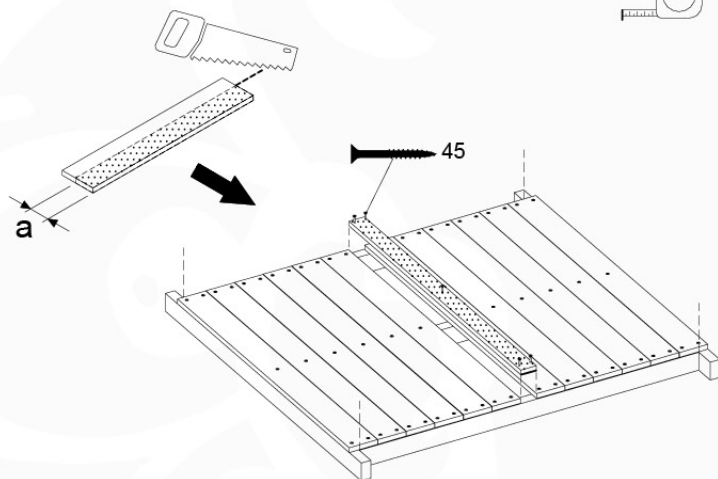

06 Playground Foundation

FD07

07 Base Tower

BT15

	PartNo	PartName	QTY.
Hardware Pack	001_406	Stealth Screw 8x45	6
	001_417	Stealth Screw 8x80	4
	002_220	Gap Point Screw T25 - 5x45	118
	002_223	Gap Point Screw T25 - 5x80	20
	022_31x	bpc-base version 3	8
	022_84x	bpc cover	8
Other	007_001	Ground-anchor	2
Timber	A270	Post 70x70 L2700	4
	C114	Beam 1140 mm	5
	D100	Board 1000 mm	14
	D114	Board 1140 mm	12

Base Tower NL - P09 - BT15 - 15-10-2021 - v2.1

07-1

Base Tower NL - P17 - BT15 - 15-10-2021 - v2.1

1 cm
A = B

07-2

07-3

07-4

08 Extended Tower

ET15

	PartNo	PartName	QTY.
Hardware pack	001_406	Stealth Screw 8x45	4
	001_417	Stealth Screw 8x80	2
	002_220	Gap Point Screw T25 - 5x45	106
	002_223	Gap Point Screw T25 - 5x80	16
Other	007_001	Ground-anchor	2
	022_31x	bpc-base version 3	4
	022_84x	bpc cover	4
Timber	A220	Post 70x70 L2200	2
	C114	Beam 1140 mm	4
	D100	Board 1000 mm	14
	D114	Board 1140 mm	9