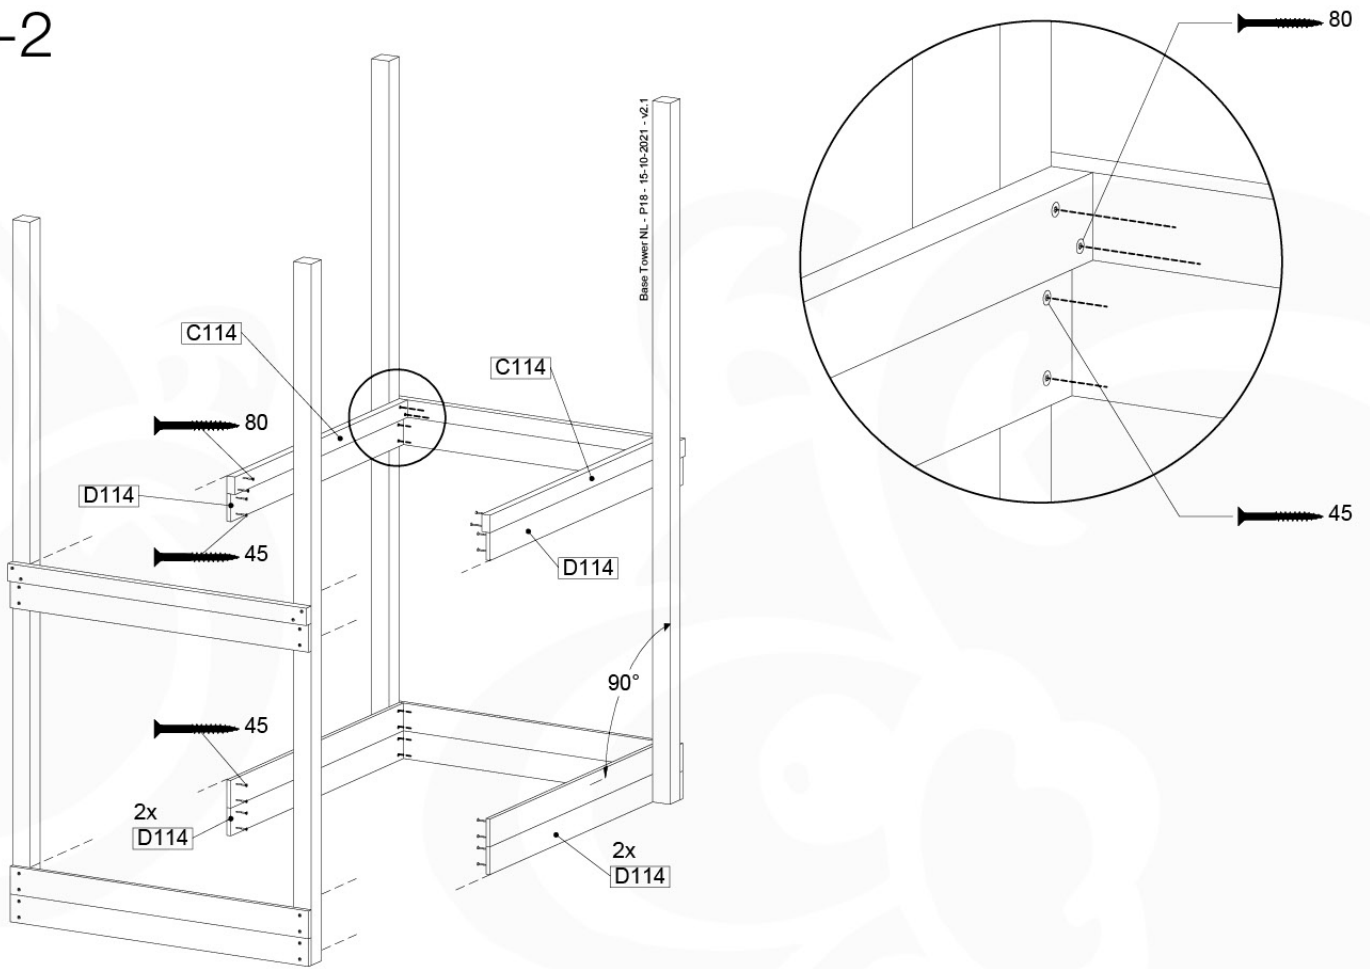

06 Playground Foundation

FD07

07 Base Tower

BT15

	PartNo	PartName	QTY.
Hardware Pack	001_406	Stealth Screw 8x45	6
	001_417	Stealth Screw 8x80	4
	002_220	Gap Point Screw T25 - 5x45	118
	002_223	Gap Point Screw T25 - 5x80	20
	022_31x	bpc-base version 3	8
	022_84x	bpc cover	8
Other	007_001	Ground-anchor	2
Timber	A270	Post 70x70 L2700	4
	C114	Beam 1140 mm	5
	D100	Board 1000 mm	14
	D114	Board 1140 mm	12

Base Tower NL - P09 - BT15 - 15-10-2021 - v2.1

07-1

Base Tower NL - P17 - BT15 - 15-10-2021 - v2.1

1 cm
A = B

07-2

07-3

07-4

08 Extended Tower

ET15

	PartNo	PartName	QTY.
Hardware pack	001_406	Stealth Screw 8x45	4
	001_417	Stealth Screw 8x80	2
	002_220	Gap Point Screw T25 - 5x45	106
	002_223	Gap Point Screw T25 - 5x80	16
Other	007_001	Ground-anchor	2
	022_31x	bpc-base version 3	4
	022_84x	bpc cover	4
Timber	A220	Post 70x70 L2200	2
	C114	Beam 1140 mm	4
	D100	Board 1000 mm	14
	D114	Board 1140 mm	9