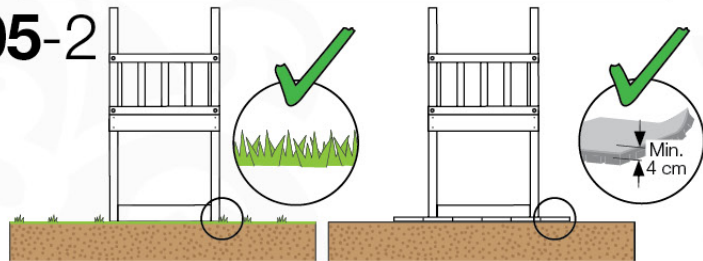

05 Safe Playground Planning

05-1

05-2

05-3

05-4

05-5