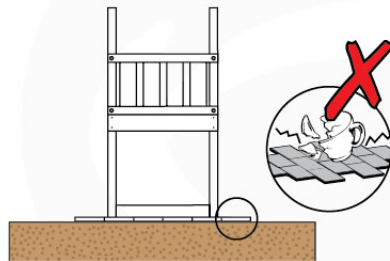

05 Safe Playground Planning

05-1

05-2

05-3

05-4

05-5