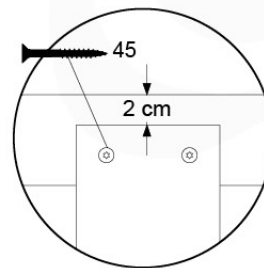

10-1

HARDWARE PACK TOWER → 80