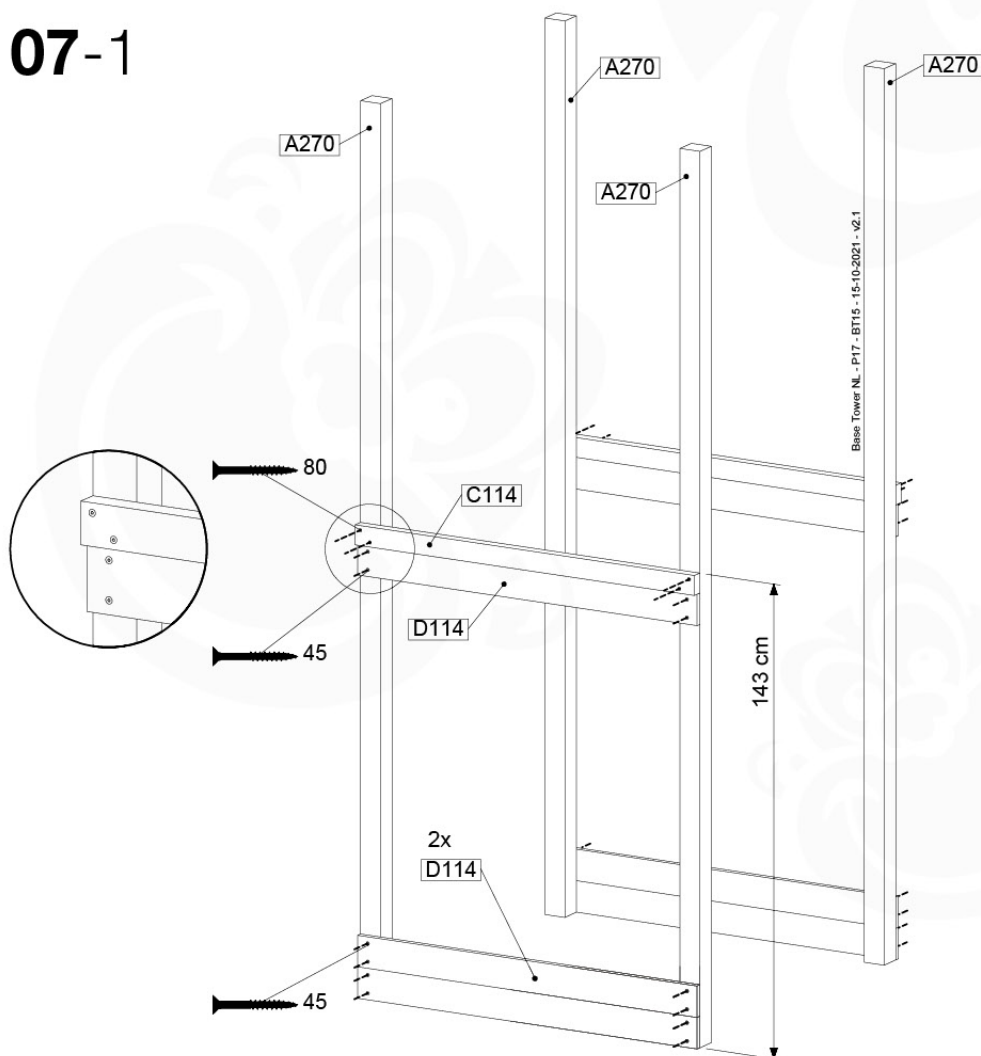

07-1

Base Tower NL - P17 - BT15 - 15-10-2021 - v2.1