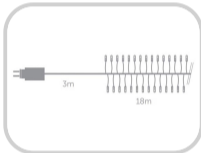

Twistlight LED - 18 m - 1530 warm white lamps - black wire - 31V

TWL-LED-18-1530-31V-UW

Only visible privately

Product description

Specifications

Physical properties

Power cord length	3 m
Colour wire	Black
Light chains length	18 m
Number of colours	1
Number of LEDs	1530
Number LEDs per meter	85
Number of strings	1
Diameter LEDs	5 mm

General data

Product series	Twistlight
Product line	Essential line

Technical data

Density	Extreme
Lighting effect	Steady
Animations	✗
Random flash technology	✗
Flash effect	✗

Set-up options

Modulator	✗
-----------	---

Environmental data

IP rating	IP44
Usage location	Indoor & outdoor
Weather resistant	✓

Electrical connections

Twisted wires	✓
Mains plug type	Type C (Europlug)
Maximum daisy chain connections	1

Power supply