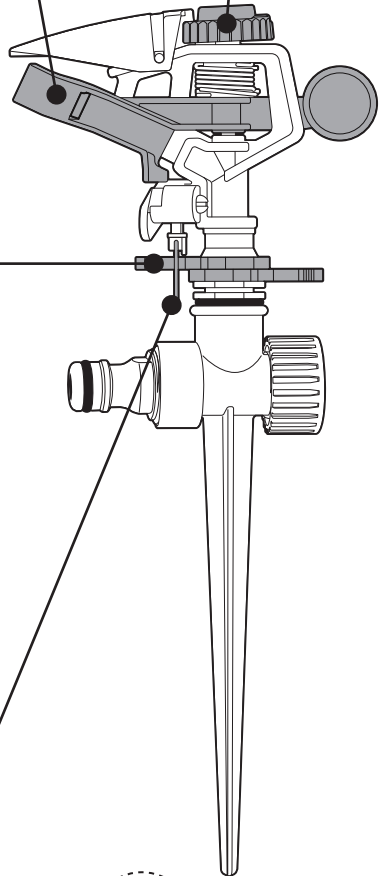

### Adjustable Diffuser Screw

Turn screw to adjust spray from powerful jet to mist

### Adjustable Collars

Set the collars for desired part circle coverage (5-360°)

5-360°

### Adjustable From Full To Part Circle

Flip lever up for full circle (360°)

360°

### Adjustable Deflector

Adjust diffuser screw for spray distance control

12M