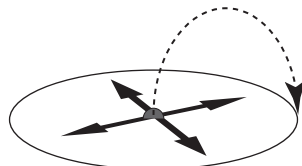

### Adjustable Diffuser Screw

Turn screw to adjust spray from powerful jet to mist

### Adjustable Collars

Set the collars for desired part circle coverage (5-360°)

5-360°

### Adjustable From Full To Part Circle

Flip lever up for full circle (360°)

360°

### Adjustable Deflector

Adjust diffuser screw for spray distance control

12M