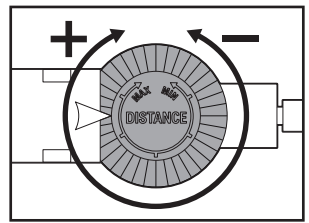

### Adjustable Diffuser Screw

Turn screw to adjust spray from powerful jet to mist

### Adjustable Collars

Set the collars for desired part circle coverage (5-360°)

5-360°

### Adjustable From Full To Part Circle

Flip lever up for full circle (360°)

360°

### Adjustable Deflector

Adjust diffuser screw for spray distance control

12M