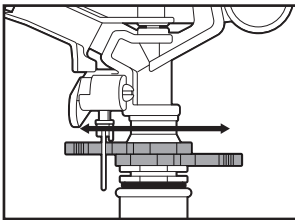

### Adjustable Diffuser Screw

Turn screw to adjust spray from powerful jet to mist

### Adjustable Collars

Set the collars for desired part circle coverage (5-360°)

5-360°

### Adjustable From Full To Part Circle

Flip lever up for full circle (360°)

360°

### Adjustable Deflector

Adjust diffuser screw for spray distance control

12M