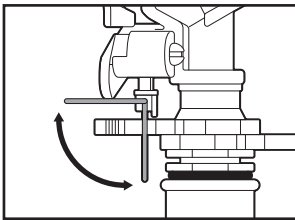

### Adjustable Diffuser Screw

Turn screw to adjust spray from powerful jet to mist

### Adjustable Collars

Set the collars for desired part circle coverage (5-360°)

5-360°

### Adjustable From Full To Part Circle

Flip lever up for full circle (360°)

360°

### Adjustable Deflector

Adjust diffuser screw for spray distance control

12M