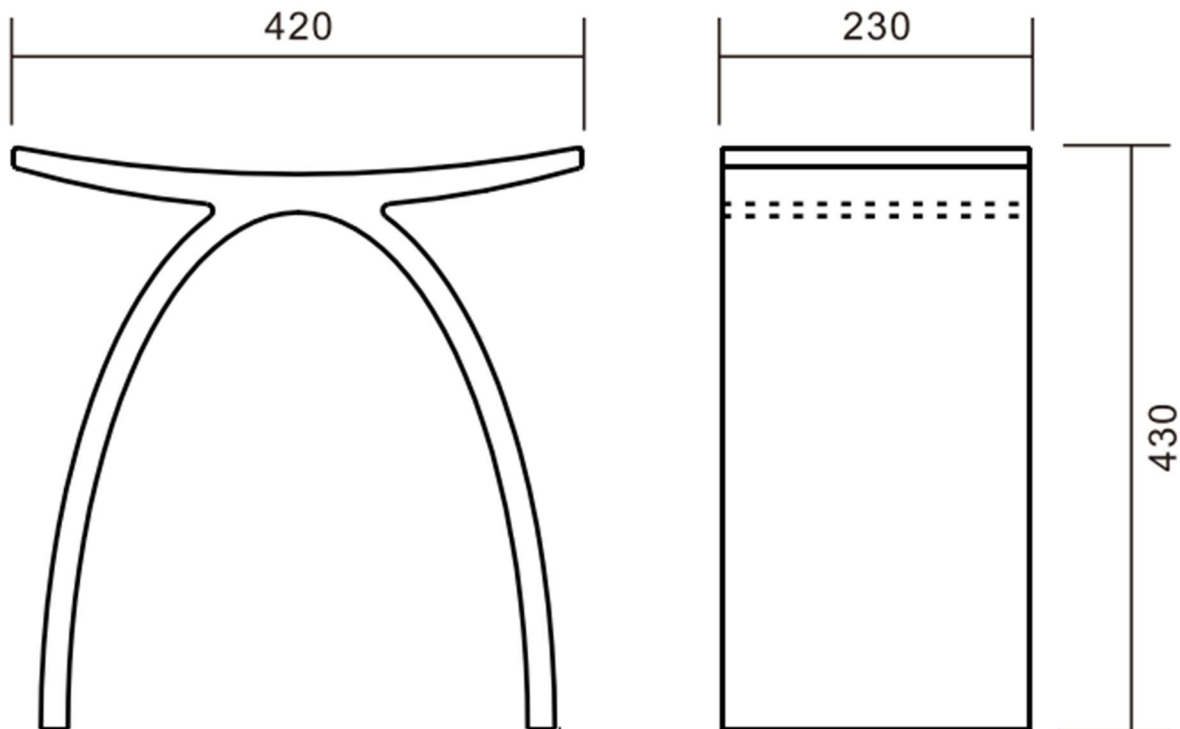

# SOLIDCAST

BE-42

Colour: Matte white solid composite stool

H/L/D: 43/42/23 cm.

Weight: 13 kg. net.

The stool can withstand direct water impact