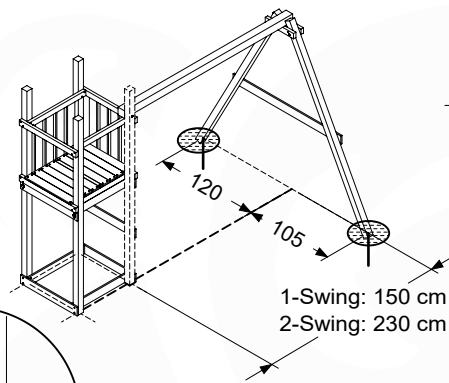

06 Playground Foundation

FD05

Foundation Plan TS - P02-FD05 - 22/02/2022 - v3