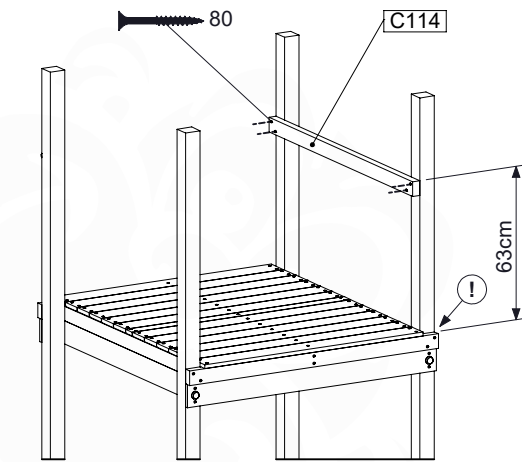

09-1

Rockwall 115 - P11 UL 145 - 13-1-2022 - v2