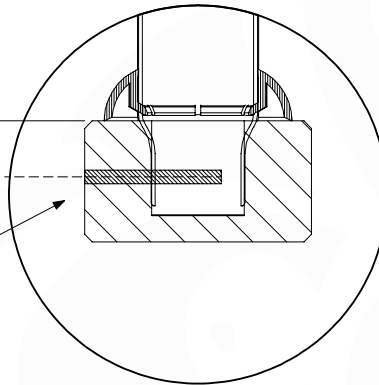

15-4

45

10-15 mm

022_320

30

Fireman's Pole (201_275)
040_335 Part 2

16 Accessories

AC01

(194_119)

	PartNo	PartName	QTY.
Hardware Pack	001_406	Stealth Screw 8x45	1
	002_041	Dome head screw 4.5 x 20 mm	3
	002_042	Dome head screw 3.5 x 13mm	4
	002_219	Gap Point Screw T25 - 5x30	2
Other	022_300	Steering Wheel	1
	022_800	Rail P/T 105	1
	022_910	Sandpad	1
	103_901	Logo ID Plate	1
	104_107	Tool Set Climbing Units	1
	120_024	Tower Flag	1
	122_302	Telescope	1

Accessory set - P02-29-9-2021 - v4