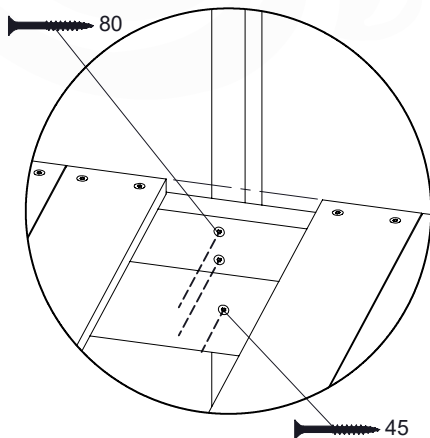

09-1

Rockwall 115 - P11 UL 145 - 13-1-2022 - v2