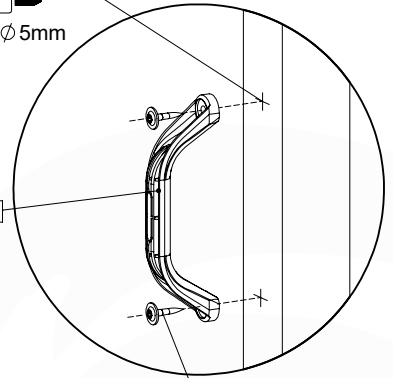

15-4

45

10-15 mm

022_320

30

Fireman's Pole (201_275)
040_335 Part 2

16 Accessories

AC01

(194_119)

	PartNo	PartName	QTY.
Hardware Pack	001_406	Stealth Screw 8x45	1
	002_041	Dome head screw 4.5 x 20 mm	3
	002_042	Dome head screw 3.5 x 13mm	4
	002_219	Gap Point Screw T25 - 5x30	2
Other	022_300	Steering Wheel	1
	022_800	Rail P/T 105	1
	022_910	Sandpad	1
	103_901	Logo ID Plate	1
	104_107	Tool Set Climbing Units	1
	120_024	Tower Flag	1
	122_302	Telescope	1

Accessory set - P02-29-9-2021 - v4