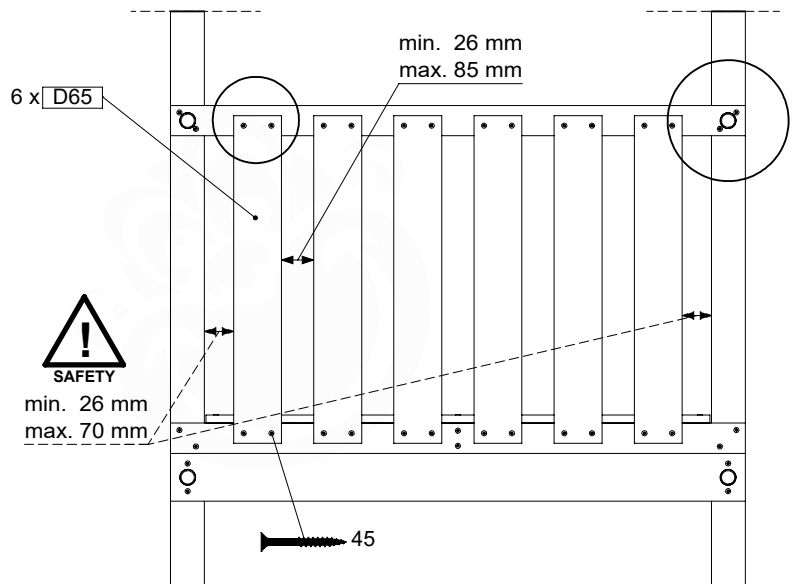

08 Balustrade

BL04 (2x)

	PartNo	PartName	QTY.
Hardware Pack	002_220	Gap Point Screw T25 - 5x45	24
	002_223	Gap Point Screw T25 - 5x80	4
Timber	C114	Beam 1140 mm	1
	D65	Board 650 mm	6

Balustrade 120 - P03 T - 8-10-2021 - v1.1

08-1

Balustrade 120 - P06 T - 8-10-2021 - v1.1