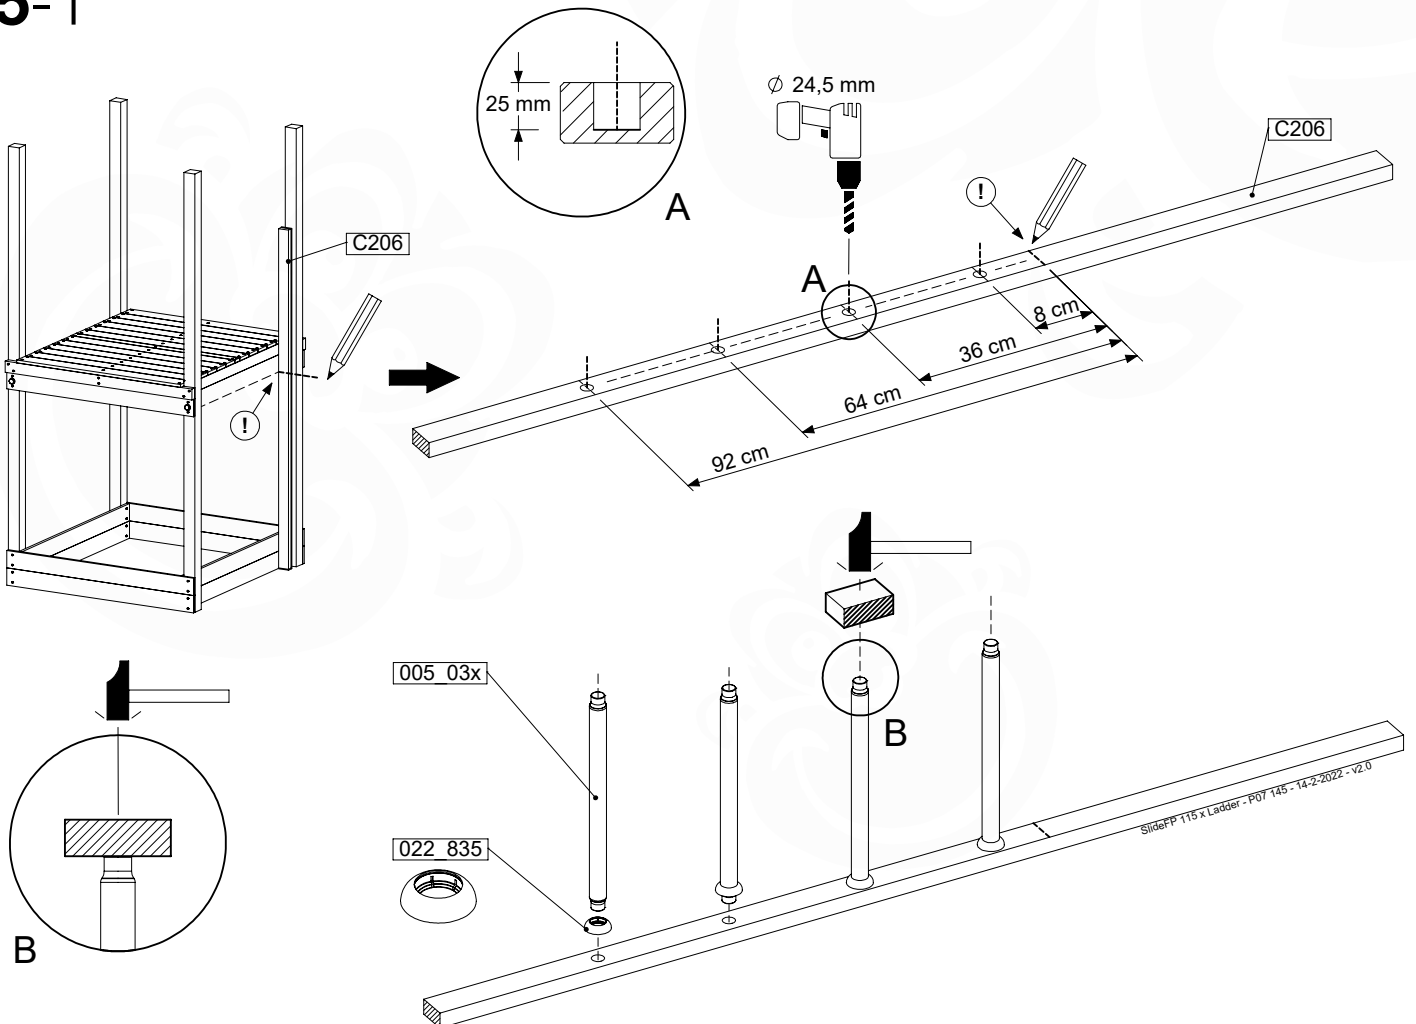

15 Firemans Pole & Ladder

FP17

	PartNo	PartName	QTY.
Hardware Pack(s)	001_103	M8 Washer Head Screw 40mm	2
	002_220	Gap Point Screw T25 - 5x45	12
	002_223	Gap Point Screw T25 - 5x80	8
	003_010	M8 spring lock washer	2
	003_040	M8 Washer	2
	004_052	M8 Drive-in Nut 30mm	2
	004_054	M8 Drive-in Nut 45mm	2
Other	005_03x	Ladder Rung Y/B/G/R	4
	022_31x	bpc-base version 3	2
	022_84x	bpc cover	2
	022_835	Rung Cap	8
	102_915	Fireman's Pole	1
	120_102	Handgrip set (complete 2x)	1
Timber	C114	Beam 1140 mm	1
	C206	Beam 2060 mm	1

15-1