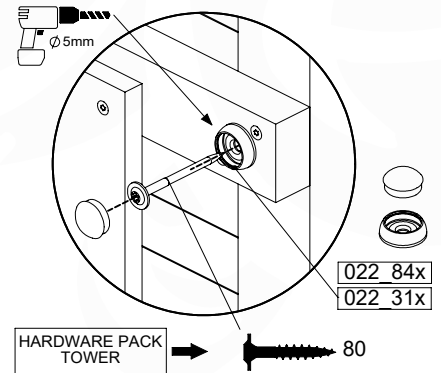

08-1

Balustrade 120 - P06 T - 8-10-2021 - v1.1