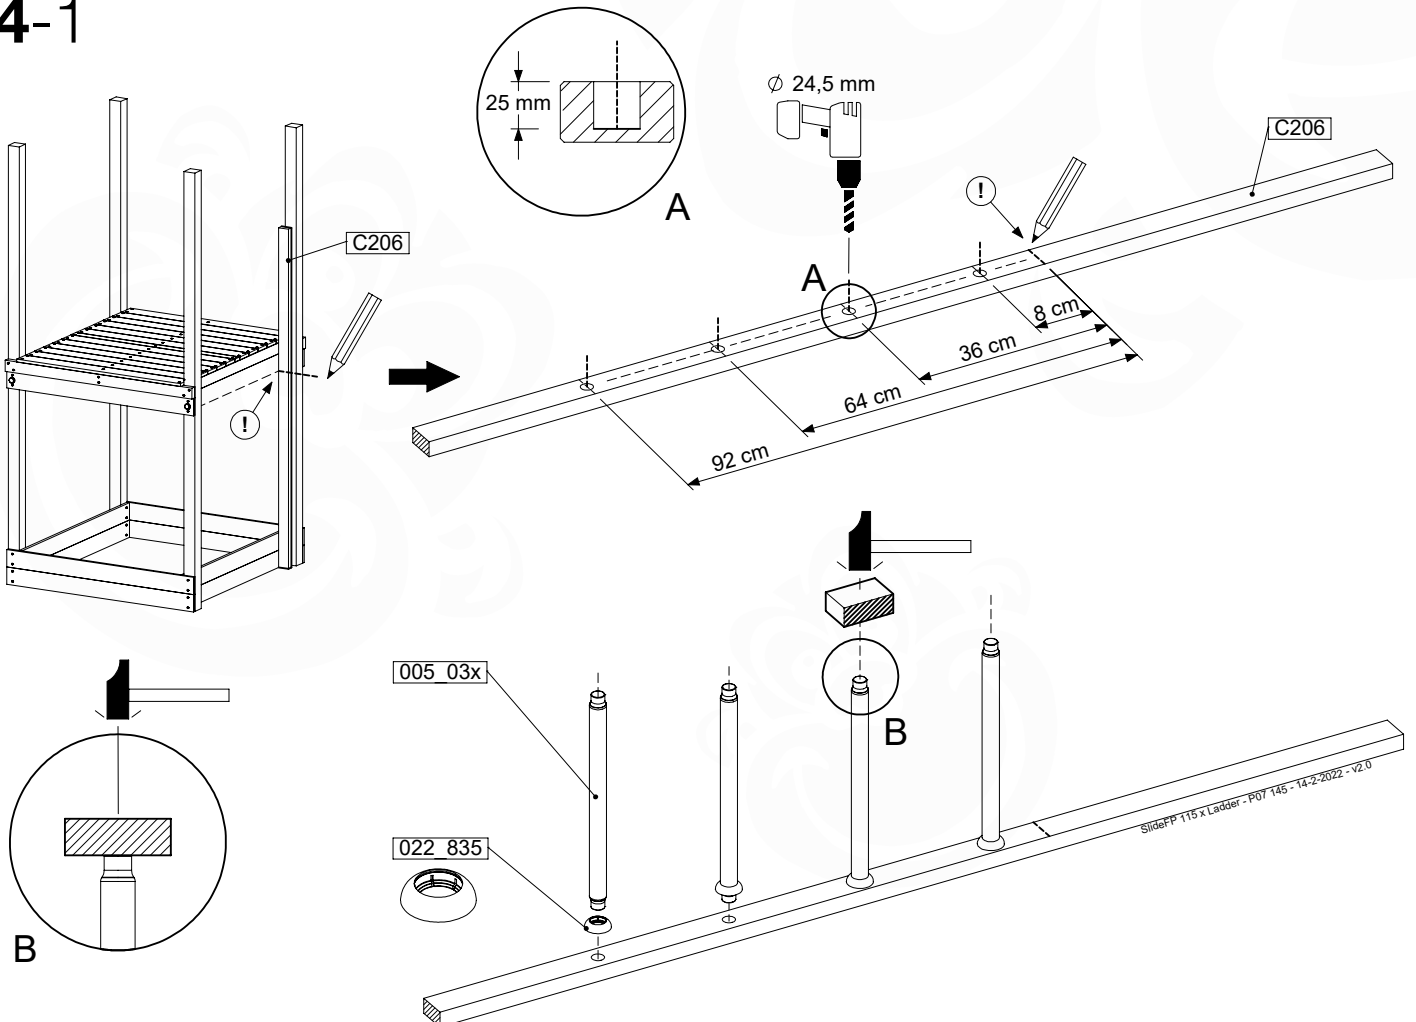

14-1

SlideFP 115 x Ladder - P07.L145 - 14-2-2022 - v2.0