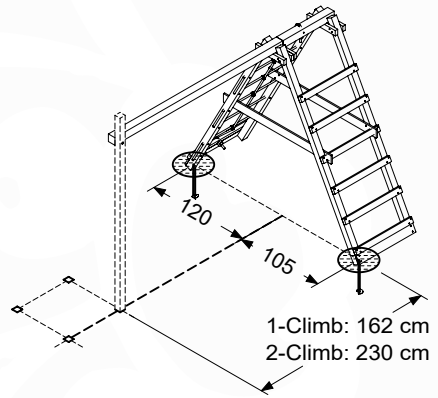

# 07 Base Tower

BT14

	PartNo	PartName	QTY.
Hardware pack	001_406	Stealth Screw 8x45	6
	001_417	Stealth Screw 8x80	4
	002_220	Gap Point Screw T25 - 5x45	118
	002_223	Gap Point Screw T25 - 5x80	20
	022_31x	bpc-base version 3	8
	022_84x	bpc cover	8
Other	007_001	Ground-anchor	2
Timber	A240	Post 70x70 L2400	4
	C114	Beam 1140 mm	5
	D100	Board 1000 mm	14
	D114	Board 1140 mm	12