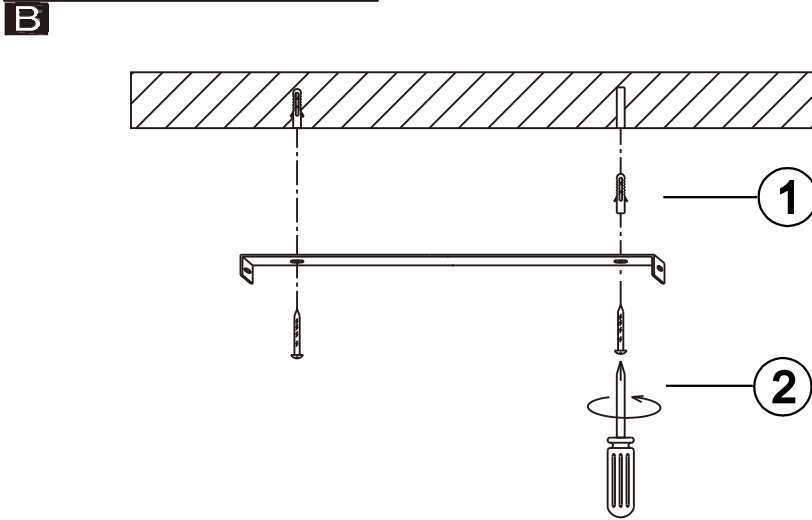

GLOBO

LIGHTING

www.globo-lighting.com

48449-50

- memory function
- 4000 K **3** LIGHT STEPS 6000 K 2700K
- 2700K-6000K
- night light
- dimmable
- colour fixing
- incl.
- many light steps
- many steps

Night light → 2700K
 6000K ← 4000K