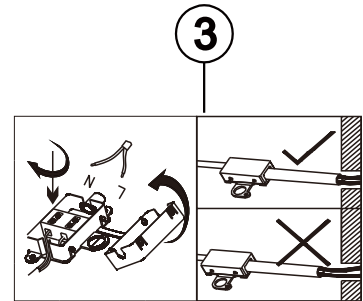

GLOBO

LIGHTING

www.globo-lighting.com

48449-50

- memory function
- 4000 K **3** LIGHT STEPS 6000 K 2700K
- 2700K-6000K
- night light
- dimmable
- colour fixing
- incl.
- many light steps
- many steps

Night light → 2700K
 6000K ← 4000K