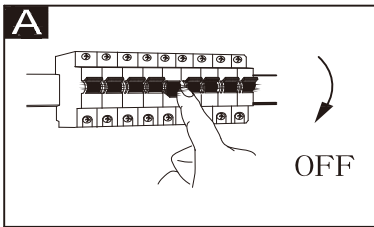

GLOBO

LIGHTING

www.globo-lighting.com

48449-50

- memory function
- 4000 K **3** LIGHT STEPS 6000 K 2700K
- 2700K-6000K
- night light
- dimmable
- colour fixing
- incl.
- many light steps
- many steps

Night light → 2700K
 6000K ← 4000K