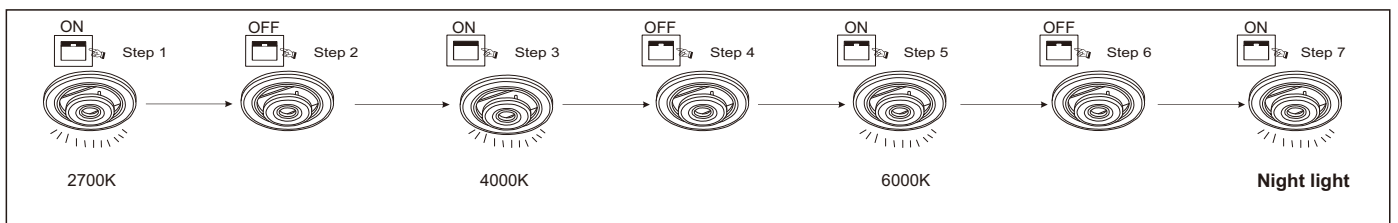

Frequency Bandwidth	Maximal radiation transmitting power
2527MHz	3.12dBm

GLOBO Handels GmbH
Gewerbestr. 3
A-9184 Sankt Peter
AUSTRIA