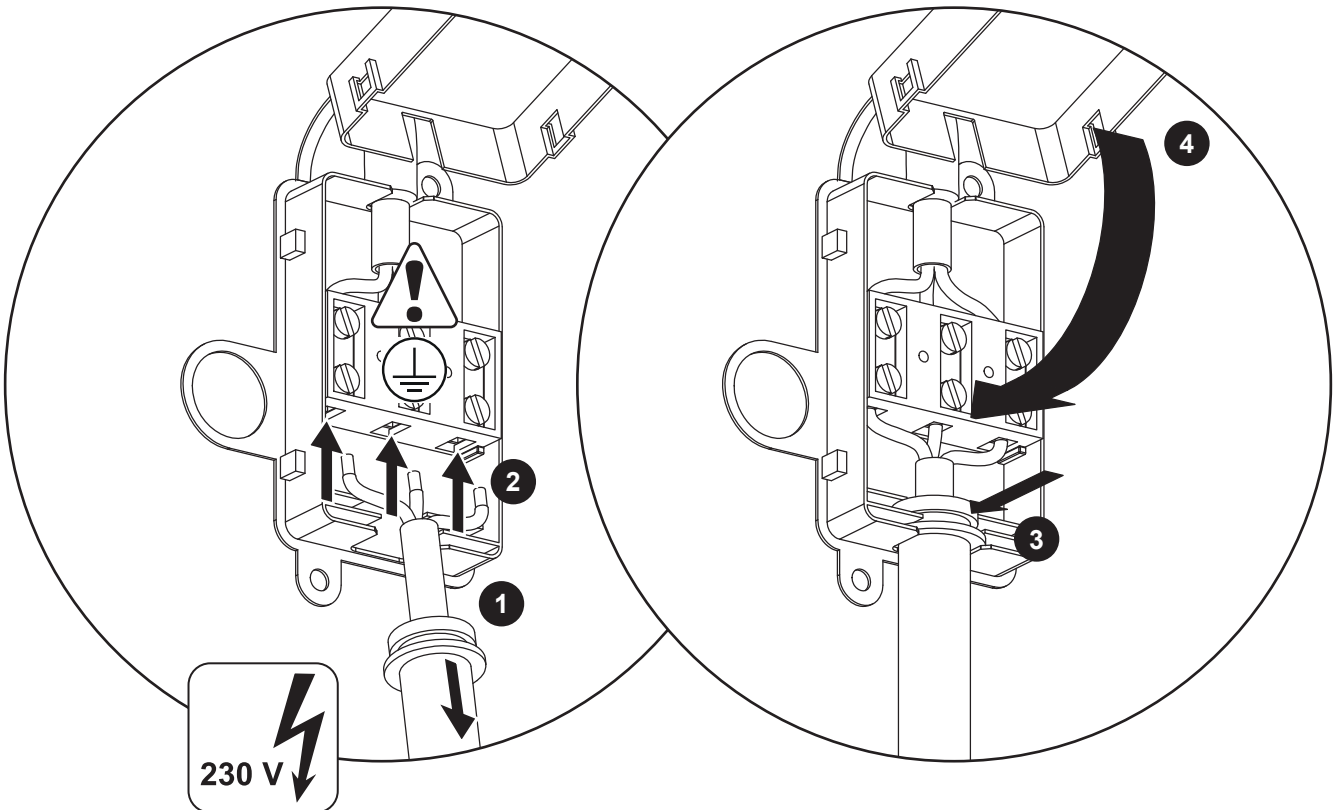

DANSANI
DANISH BATHROOM DESIGN

1

Y	X
110	60
90	40
75	40

2

3

5

6

7