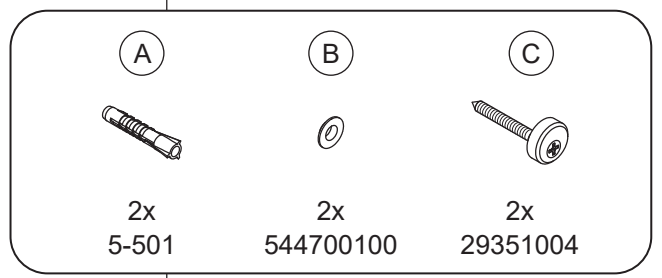

DANSANI
DANISH BATHROOM DESIGN

1

Y	X
110	60
90	40
75	40

2

3

5

6

7