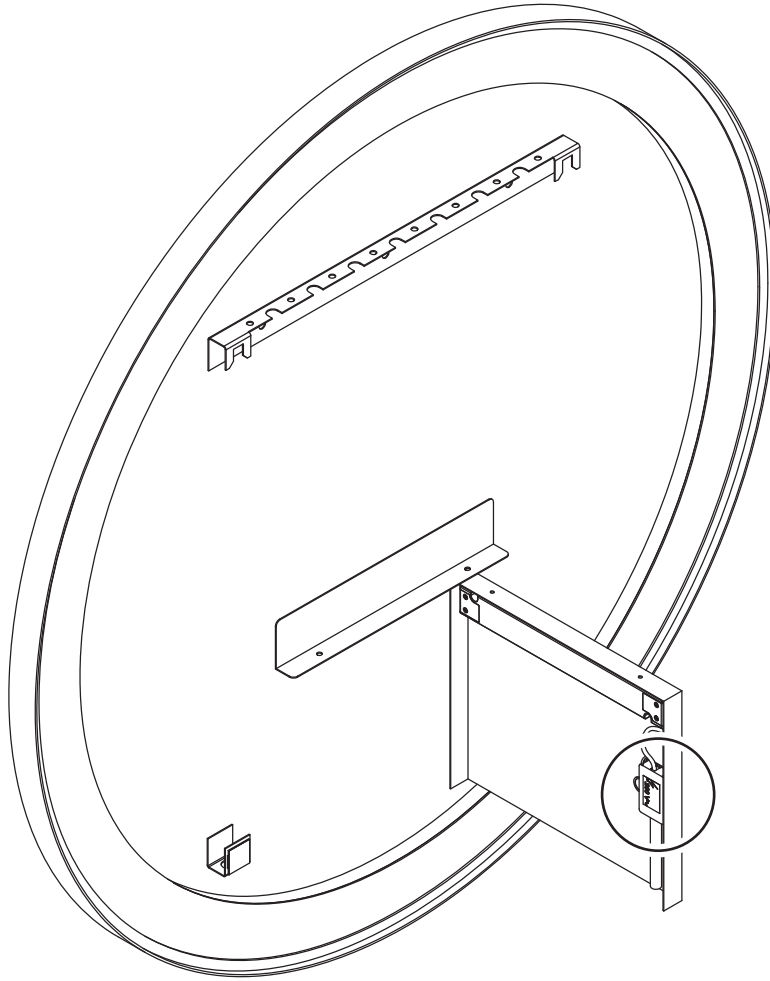

DANSANI
DANISH BATHROOM DESIGN

1

Y	X
110	60
90	40
75	40

2

3

5

6

7