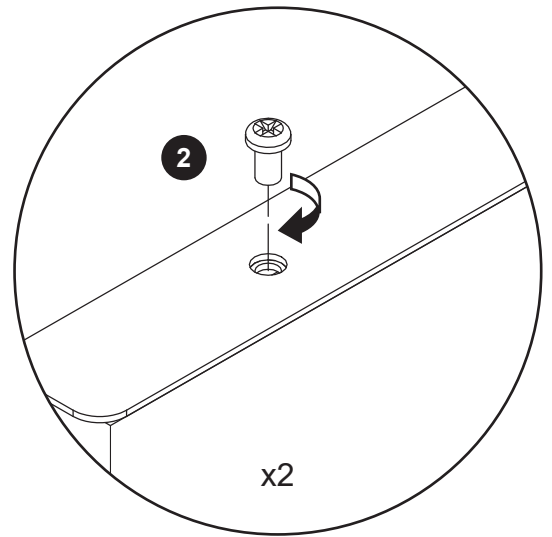

DANSANI
DANISH BATHROOM DESIGN

1

Y	X
110	60
90	40
75	40

2

3

5

6

7