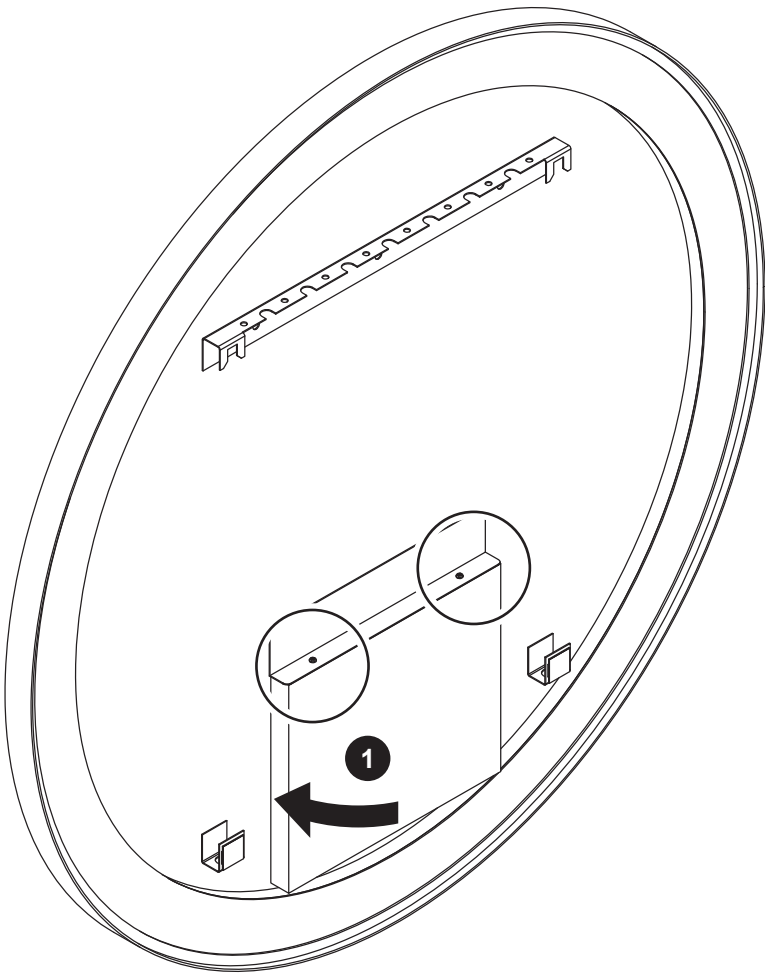

DANSANI
DANISH BATHROOM DESIGN

1

Y	X
110	60
90	40
75	40

2

3

5

6

7