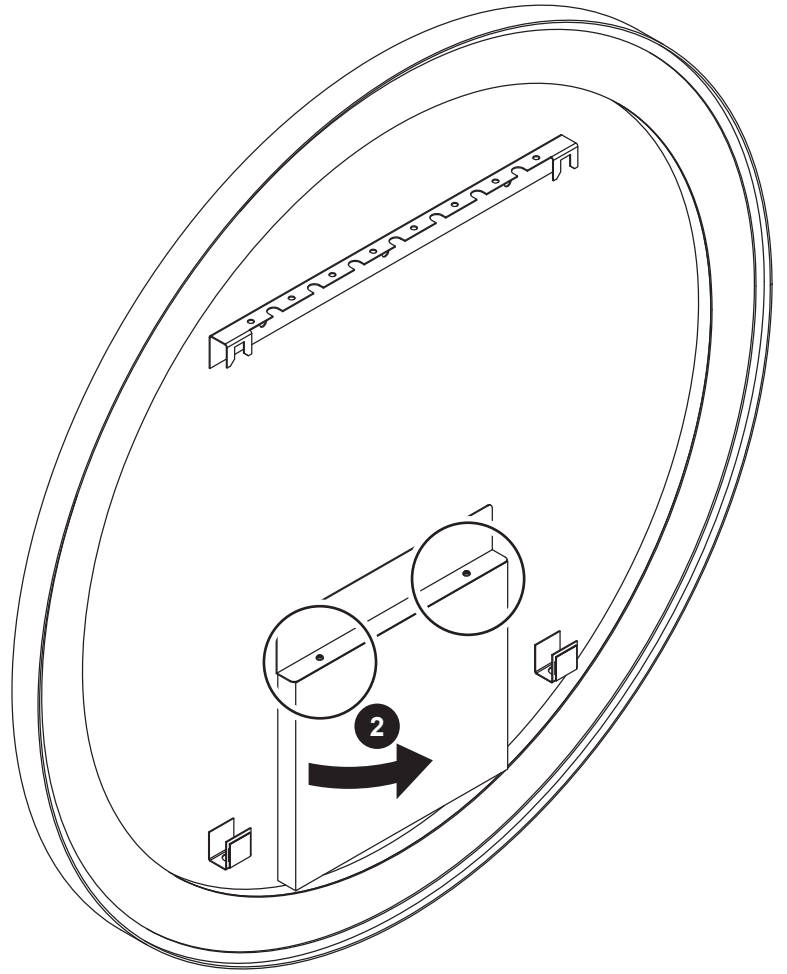

DANSANI
DANISH BATHROOM DESIGN

1

Y	X
110	60
90	40
75	40

2

3

5

6

7