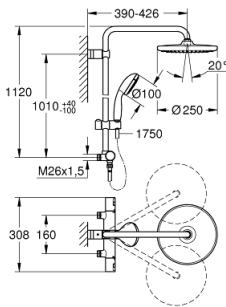

26 822 243 0 VITALIO START SYSTEM 250 FLEX SHOWER SYSTEM WITH DIVERTER FOR WALL MOUNTING

PRODUCT DESCRIPTION

- Colour: matte black
- Consisting of:
  - horizontal swivable 390 mm projection shower arm
  - exposed thermostatic shower with Aquadimmer function
  - centre distance 160 mm
- allows change between:
  - head shower Vitalio Start 250 (26 676)
  - Rain spray pattern
  - head shower with white rear cover
- with ball joint
- rotation angle $\pm 10^\circ$
- GROHE Water Saving 9.5 l/min flow limiter
- hand shower Vitalio Start 100 (27 946)
- 2 spray patterns:
  - Rain, Jet
- GROHE Water Saving 5.7 l/min. flow limiter
- adjustable height via gliding element
- shower hose VitalioFlex Comfort 1750 mm 1/2" x 1/2" (28 745)
- GROHE Water Saving - Less water, perfect flow
- GROHE TurboStat compact cartridge with wax thermoelement
- GROHE SafeStop safety button at 38°C (calibration required)
- GROHE SafeStop Plus optional temperature limiter at 43°C included
- GROHE DreamSpray perfect spray pattern
- GROHE FastFixation upper bracket, +40 / -100 mm height adjustable and up to 36 mm depth adjustable
- GROHE Long-Life finish
- SpeedClean anti-limescale system
- Inner WaterGuide for a longer life
- ShockProof silicone ring prevents damage caused by a shower falling
- TwistStop preventing the hose from twisting
- suitable for instantaneous heaters from 18 kW/h
- minimum flow rate 7 l/min.
- Consumer edition