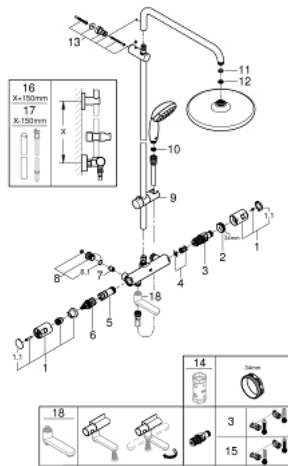

26 822 243 0 VITALIO START SYSTEM 250 FLEX SHOWER SYSTEM WITH DIVERTER FOR WALL MOUNTING

SPARE PARTS, March 2022 – now

- 1: handle (Spare part-nr. 477282430)
- 1.1: cap (Spare part-nr. 64585243M)
- 2: retaining ring (Spare part-nr. 47743000)
- 3: Thermostatic compact cartridge 1/2" (Spare part-nr. 47439000)
- 4: Sound absorber (Spare part-nr. 47398000)
- 5: Water flow (Spare part-nr. 47751000)
- 6: Aquadimmer (Spare part-nr. 12433000)
- 7: Non-return valve (Spare part-nr. 08565000)
- 8: union connection (Spare part-nr. 48599000)
- 8.1: O-Ring Ø17 x Ø2 (Spare part-nr. 0305500M)
- 9: Sliding piece (Spare part-nr. 121402430)
- 10: Strainer (Spare part-nr. 0700200M)
- 11: Fibre seal dia. Ø 18,5 x Ø 12 x 2 (Spare part-nr. 0138900M)
- 12: Strainer (Spare part-nr. 48007000)
- 13: Outlet shower holder (Spare part-nr. 486192430)
- 14: Socket Spanner (Spare part-nr. 19332000)*
- 15: GROHE TurboStat cartridge 1/2" (Spare part-nr. 47175000)*
- 16: Shower system pipe for retrofitting (Spare part-nr. 48514000)*
- 17: Shower system pipe for retrofitting (Spare part-nr. 48515000)*
- 18: Swivel spout with built-in diverter (Spare part-nr. 134502430)*