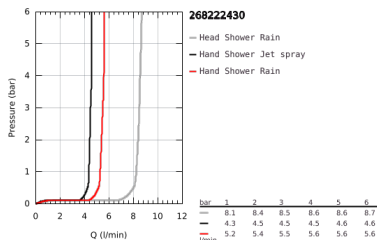

26 822 243 0 VITALIO START SYSTEM 250 FLEX SHOWER SYSTEM WITH DIVERTER FOR WALL MOUNTING

PRODUCT DESCRIPTION

- Colour: matte black
- Consisting of:
 - horizontal swivable 390 mm projection shower arm
 - exposed thermostatic shower with Aquadimmer function
 - centre distance 160 mm
- allows change between:
 - head shower Vitalio Start 250 (26 676)
 - Rain spray pattern
 - head shower with white rear cover
- with ball joint
- rotation angle $\pm 10^\circ$
- GROHE Water Saving 9.5 l/min flow limiter
- hand shower Vitalio Start 100 (27 946)
- 2 spray patterns:
 - Rain, Jet
- GROHE Water Saving 5.7 l/min. flow limiter
- adjustable height via gliding element
- shower hose VitalioFlex Comfort 1750 mm 1/2" x 1/2" (28 745)
- GROHE Water Saving - Less water, perfect flow
- GROHE TurboStat compact cartridge with wax thermoelement
- GROHE SafeStop safety button at 38°C (calibration required)
- GROHE SafeStop Plus optional temperature limiter at 43°C included
- GROHE DreamSpray perfect spray pattern
- GROHE FastFixation upper bracket, +40 / -100 mm height adjustable and up to 36 mm depth adjustable
- GROHE Long-Life finish
- SpeedClean anti-limescale system
- Inner WaterGuide for a longer life
- ShockProof silicone ring prevents damage caused by a shower falling
- TwistStop preventing the hose from twisting
- suitable for instantaneous heaters from 18 kW/h
- minimum flow rate 7 l/min.
- Consumer edition