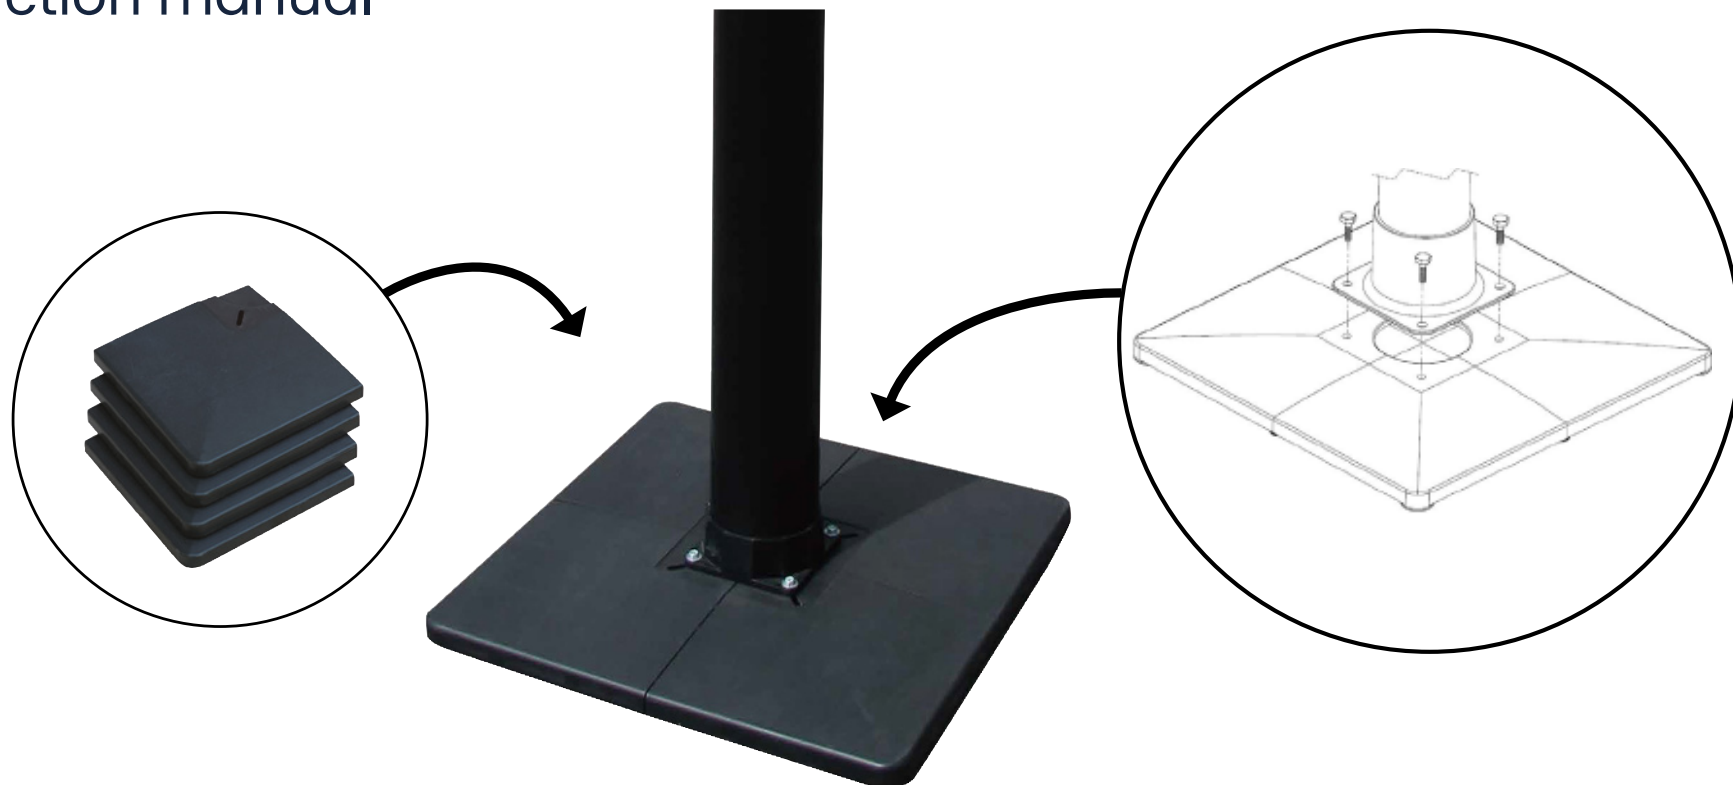

# SOLAR SHOWER BASE

## Instruction manual

Fits with/Passer til/Passar med/Passer med/Sopii **Swim & Fun Solar Shower: 1010, 1035, 1037, 1066, 1036**