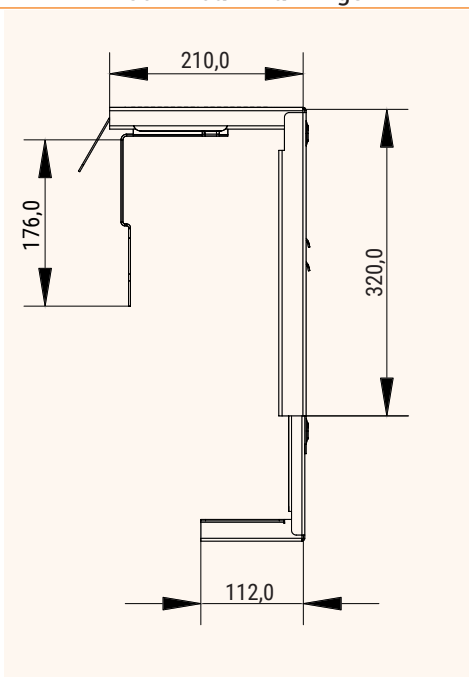

- ✓ Flexible locking mechanism
- ✓ Mounted under the table top
- ✓ Available in 3 different colours
- ✓ Robust metal holder

Details

Technical Data

Height: 380 - 610 mm
 Width: 85 - 220 mm
 Material: Metal
 PC Height: 325 - 550 mm
 PC Width: 80 - 220 mm

Features

Top rail lockable
 Height quickly and easily adjustable
 Fixing holes pre-drilled

Technical Drawings

Article	Description	Colour	Item No.
Easyclick	Metal PC holder, adjustable, for table top mounting	black	319 124654
		silver	319 124661
		white	319 124668