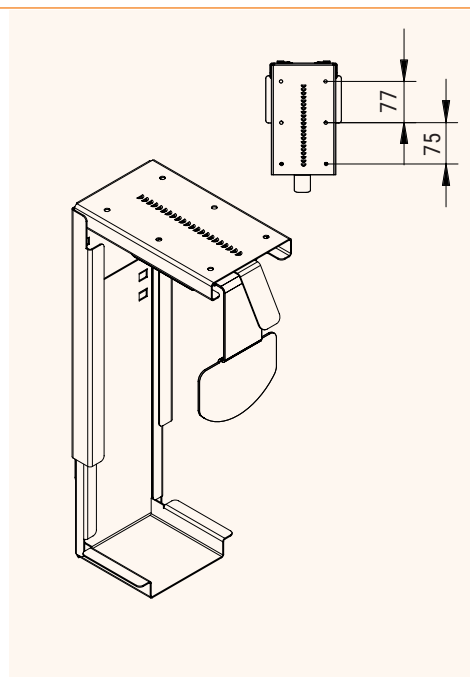

- ✓ Flexible locking mechanism
- ✓ Mounted under the table top
- ✓ Available in 3 different colours
- ✓ Robust metal holder

Details

Technical Data

Height: 380 - 610 mm
 Width: 85 - 220 mm
 Material: Metal
 PC Height: 325 - 550 mm
 PC Width: 80 - 220 mm

Features

Top rail lockable
 Height quickly and easily adjustable
 Fixing holes pre-drilled

Technical Drawings

Article	Description	Colour	Item No.
Easyclick	Metal PC holder, adjustable, for table top mounting	black	319 124654
		silver	319 124661
		white	319 124668