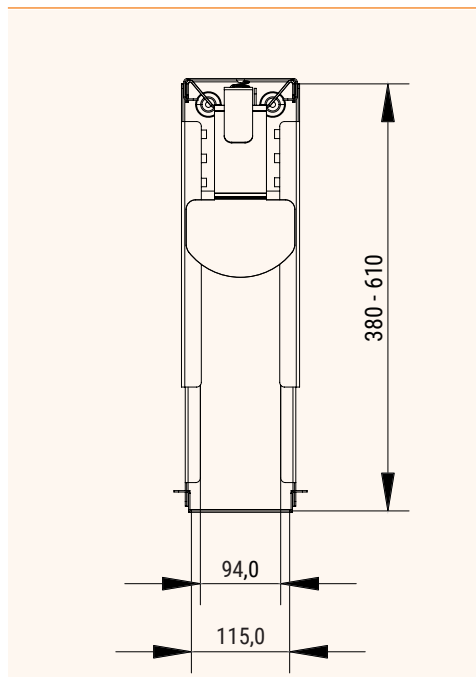

- ✓ Flexible locking mechanism
- ✓ Mounted under the table top
- ✓ Available in 3 different colours
- ✓ Robust metal holder

Details

Technical Data

Height: 380 - 610 mm
 Width: 85 - 220 mm
 Material: Metal
 PC Height: 325 - 550 mm
 PC Width: 80 - 220 mm

Features

Top rail lockable
 Height quickly and easily adjustable
 Fixing holes pre-drilled

Technical Drawings

Article	Description	Colour	Item No.
Easyclick	Metal PC holder, adjustable, for table top mounting	black	319 124654
		silver	319 124661
		white	319 124668