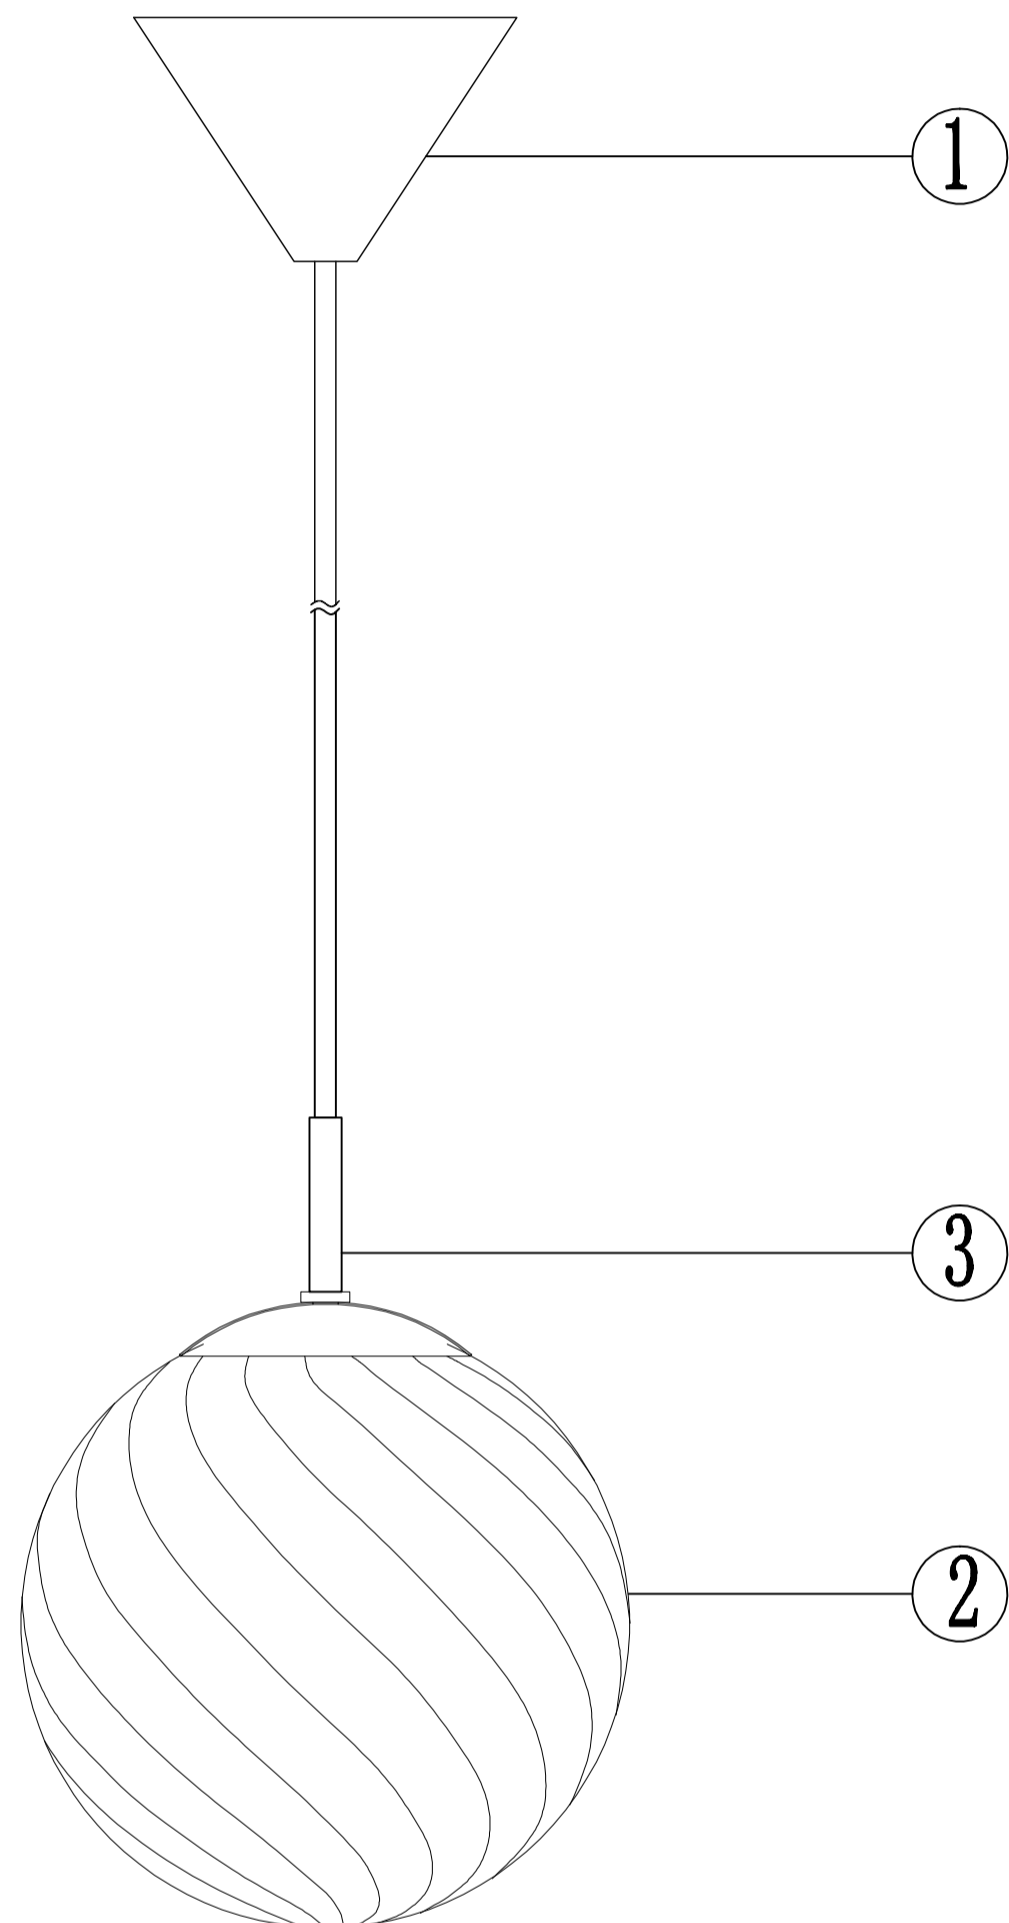

# INSTRUCTION MANUAL

Model: Twist pendel  $\varnothing$ 15cm

halo  
design

COPENHAGEN

# INSTRUCTION MANUAL

**1** Follow the instruction sketch.

**2** Make sure power is OFF on the outlet, before beginning the installation.

**3** Insert the light bulb.

**4** Go through point 1 to 3 before connecting the lamp to the power.

230V .G9 .MAX LED 10W