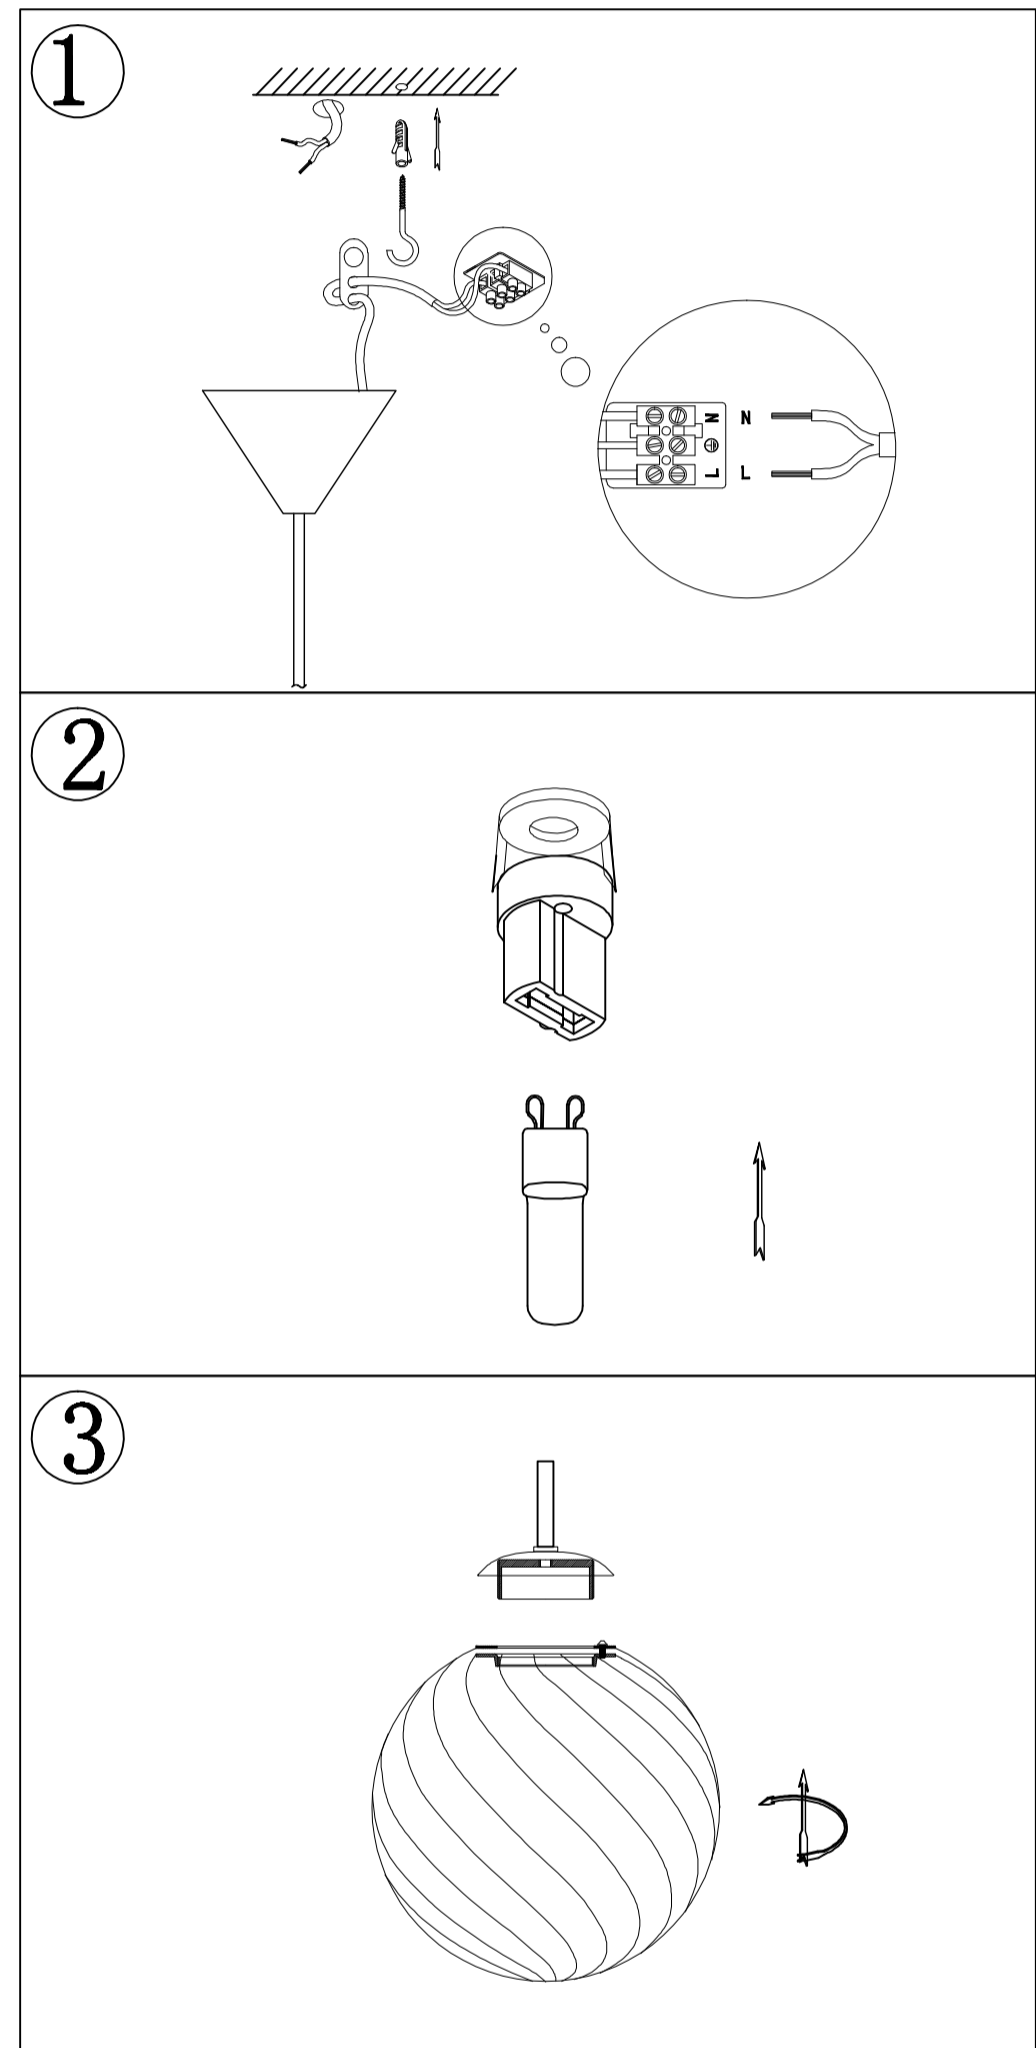

# INSTRUCTION MANUAL

Model: Twist pendel  $\varnothing$ 15cm

halo  
design

COPENHAGEN

# INSTRUCTION MANUAL

**1** Follow the instruction sketch.

**2** Make sure power is OFF on the outlet, before beginning the installation.

**3** Insert the light bulb.

**4** Go through point 1 to 3 before connecting the lamp to the power.

230V .G9 .MAX LED 10W