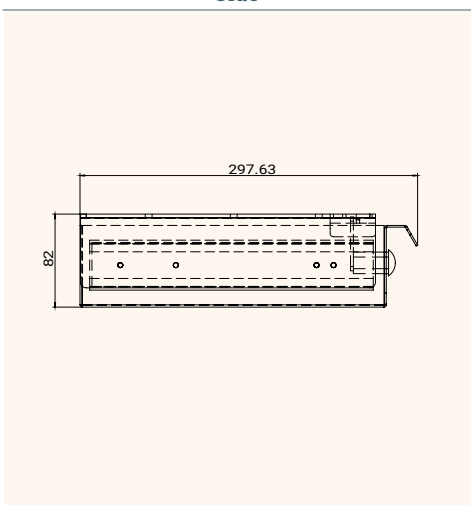

Details

Technical Drawings

Width: 400 mm
 Depth: 270 mm
 Height: 75 mm
 Material: Steel
 Surface: Power coated

Side

Front

Top

Article	Description	Colour	Item No.
STORIT		white	319 126810
STORIT	Drawer, lockable, for assembly under the table-top steel, powder coated	silver	319 126796
STORIT		black	319 126803