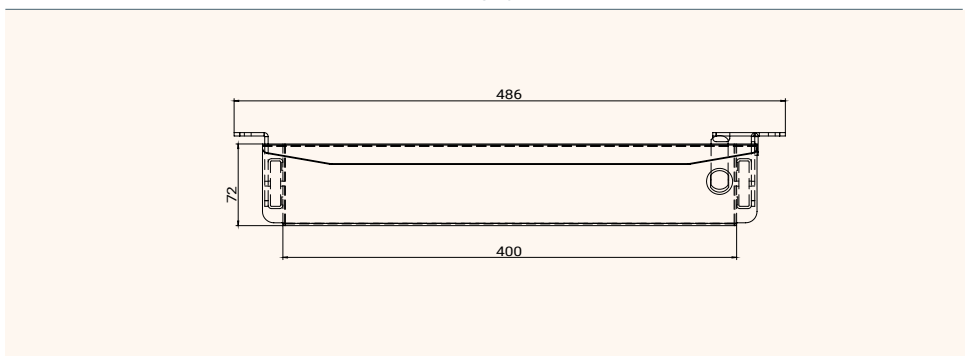

Details

Technical Drawings

Width: 400 mm
 Depth: 270 mm
 Height: 75 mm
 Material: Steel
 Surface: Power coated

Side

Front

Top

Article	Description	Colour	Item No.
STORIT		white	319 126810
STORIT	Drawer, lockable, for assembly under the table-top steel, powder coated	silver	319 126796
STORIT		black	319 126803