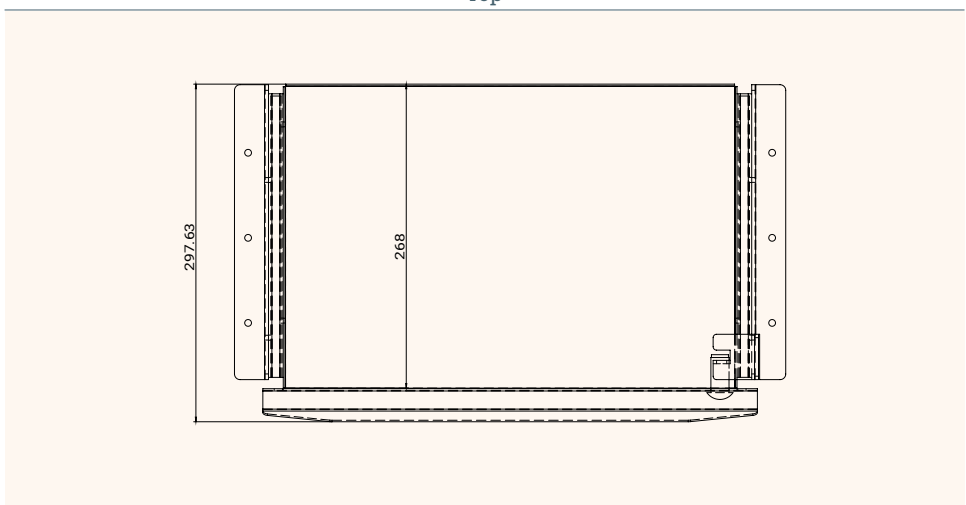

Details

Technical Drawings

Width: 400 mm
 Depth: 270 mm
 Height: 75 mm
 Material: Steel
 Surface: Power coated

Side

Front

Top

Article	Description	Colour	Item No.
STORIT		white	319 126810
STORIT	Drawer, lockable, for assembly under the table-top steel, powder coated	silver	319 126796
STORIT		black	319 126803