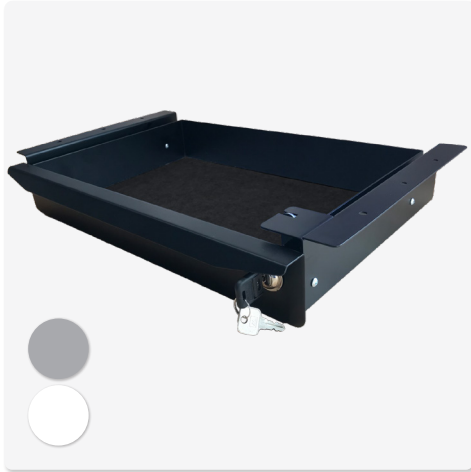

Lockable drawer for many different table models

- ✔ Can be mounted directly to the table-top
- ✔ Lockable, for secure storage
- ✔ In 3 colours available (white, silver, black), incl. felt inlay (anthracite)
- ✔ Quick & easy assembly
- ✔ Drawer with ball bearing full-extension

Details

Technical Drawings

Width: 400 mm
 Depth: 270 mm
 Height: 75 mm
 Material: Steel
 Surface: Power coated

Side

Front

Top

Article	Description	Colour	Item No.
STORIT		white	319 126810
STORIT	Drawer, lockable, for assembly under the table-top steel, powder coated	silver	319 126796
STORIT		black	319 126803