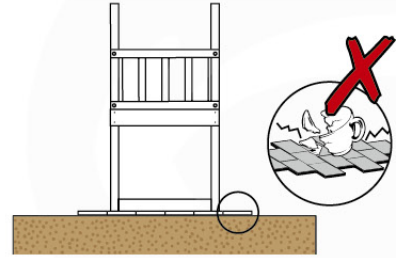

05c

05d

05e

06 Playground Foundation

FD05

07 Base Tower

BT14

	PartNo	PartName	QTY.
Hardware pack	001_406	Stealth Screw 8x45	6
	001_417	Stealth Screw 8x80	4
	002_220	Gap Point Screw T25 - 5x45	118
	002_223	Gap Point Screw T25 - 5x80	20
	022_31x	bpc-base version 3	8
	022_84x	bpc cover	8
Other	007_001	Ground-anchor	2
Timber	A240	Post 70x70 L2400	4
	C114	Beam 1140 mm	5
	D100	Board 1000 mm	14
	D114	Board 1140 mm	12