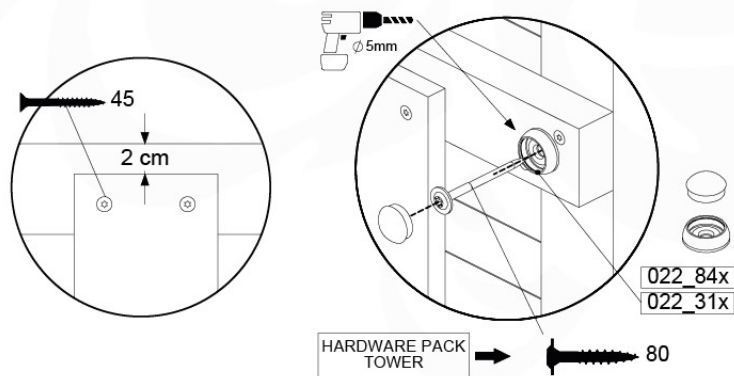

08-1

Balustrade 120 - P06 T - 8-10-2021 - v1.1