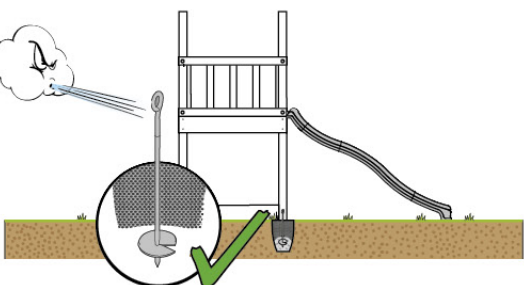

05c

05d

05e

06 Playground Foundation

FD05

07 Base Tower

BT14

	PartNo	PartName	QTY.
Hardware pack	001_406	Stealth Screw 8x45	6
	001_417	Stealth Screw 8x80	4
	002_220	Gap Point Screw T25 - 5x45	118
	002_223	Gap Point Screw T25 - 5x80	20
	022_31x	bpc-base version 3	8
	022_84x	bpc cover	8
Other	007_001	Ground-anchor	2
Timber	A240	Post 70x70 L2400	4
	C114	Beam 1140 mm	5
	D100	Board 1000 mm	14
	D114	Board 1140 mm	12