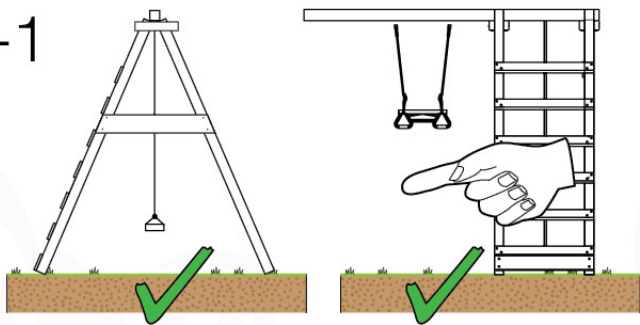

05 Safe Playground Planning

05-1