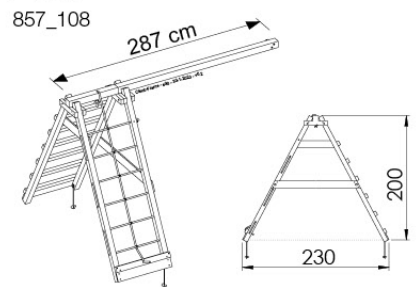

2-Climb Frame 200