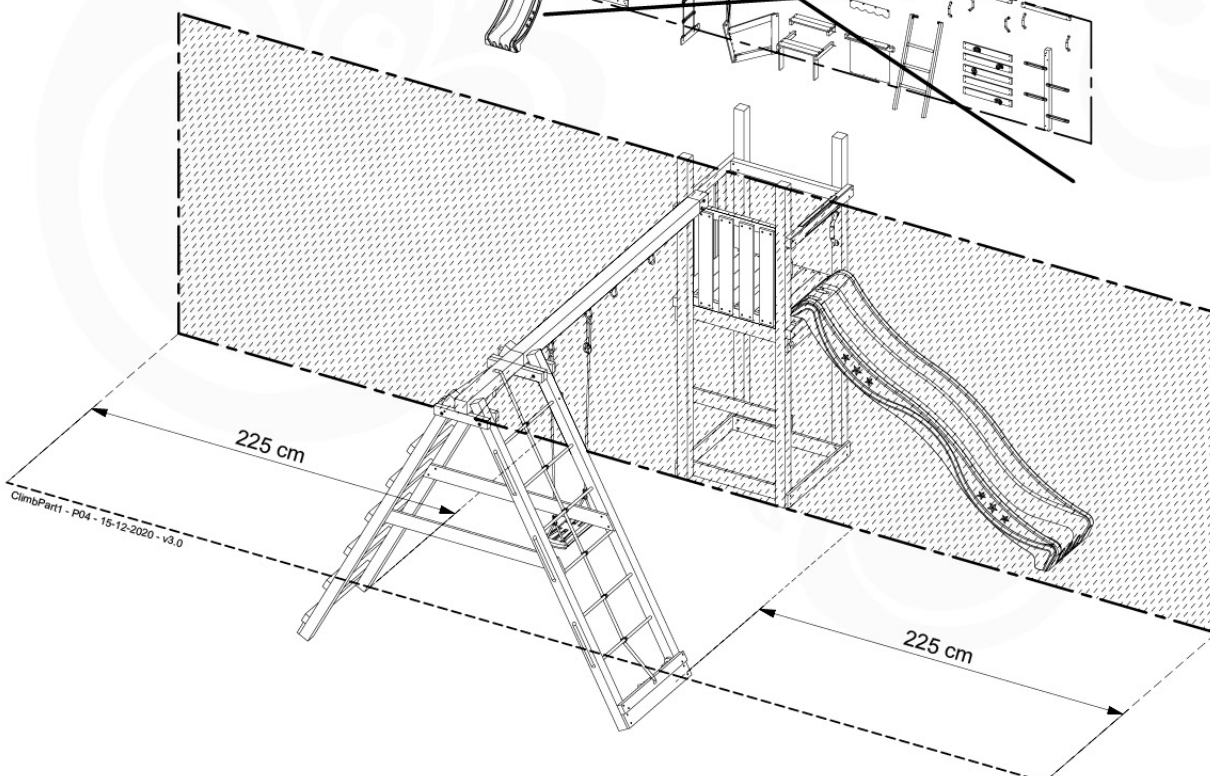

05-3

05-4

05-5

05-6

ClimbPart1 - P04 - 15-12-2020 - v3.0

	PartNo	PartName	QTY.
Hardware Pack	001_406	Stealth Screw 8x45	2
	001_417	Stealth Screw 8x80	6
	001_422	Stealth Screw 8x137	6
	002_220	Gap Point Screw T25 - 5x45	43
	002_223	Gap Point Screw T25 - 5x80	45
	002_301	Dry Wall Screw PH2 3.9 x 40 mm	7
Other	005_528	Swing Beam Bracket 7x7	2
	005_529	Swing Beam Bracket 9x9	2
	007_001	Ground-anchor	2
	020_317	Rope Polyester 16mm Green 3.4m	1
	020_318	Rope Polyester 16mm Green 8.1m	1
Hardware Pack	022_455	Rope Cross Connector Egg	7
	023_031	Finishing Washer GPS 5.0	4
Other	101_003	Swing hook with Carabiner	4