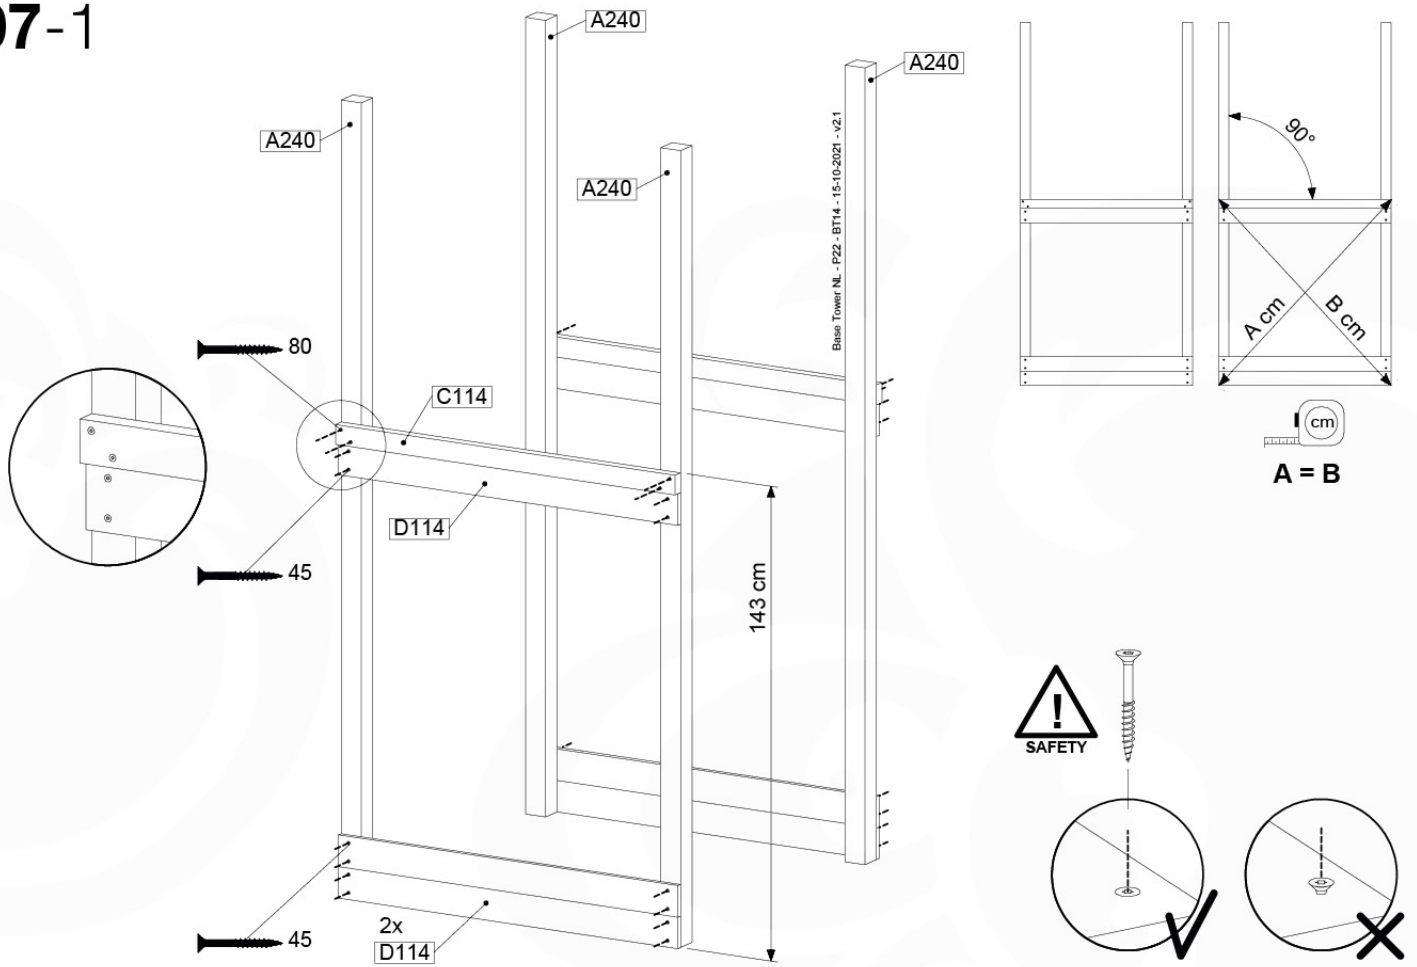

05c

05d

05e

06 Playground Foundation

FD05

07 Base Tower

BT14

	PartNo	PartName	QTY.
Hardware pack	001_406	Stealth Screw 8x45	6
	001_417	Stealth Screw 8x80	4
	002_220	Gap Point Screw T25 - 5x45	118
	002_223	Gap Point Screw T25 - 5x80	20
	022_31x	bpc-base version 3	8
	022_84x	bpc cover	8
Other	007_001	Ground-anchor	2
Timber	A240	Post 70x70 L2400	4
	C114	Beam 1140 mm	5
	D100	Board 1000 mm	14
	D114	Board 1140 mm	12

07-1

07-2

07-3

07-4

08 Balustrade

BL04

	PartNo	PartName	QTY.
Hardware Pack	002_220	Gap Point Screw T25 - 5x45	24
	002_223	Gap Point Screw T25 - 5x80	4
Timber	C114	Beam 1140 mm	1
	D65	Board 650 mm	6

Balustrade 120 - P03 T - 8-10-2021 - v1.1