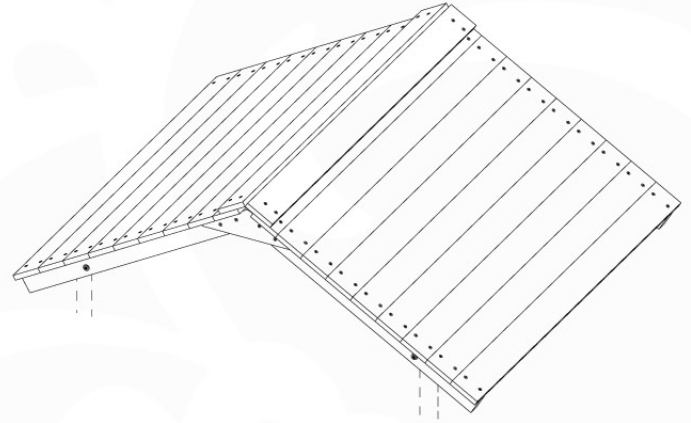

10 Roof

RF09