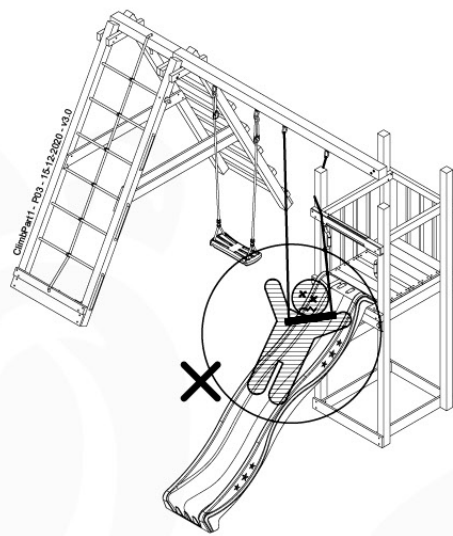

05-3

05-4

05-5

05-6

ClimbPart1 - P04 - 15-12-2020 - v3.0

	PartNo	PartName	QTY.
Hardware Pack	001_406	Stealth Screw 8x45	2
	001_417	Stealth Screw 8x80	6
	001_422	Stealth Screw 8x137	6
	002_220	Gap Point Screw T25 - 5x45	43
	002_223	Gap Point Screw T25 - 5x80	45
	002_301	Dry Wall Screw PH2 3.9 x 40 mm	7
Other	005_528	Swing Beam Bracket 7x7	2
	005_529	Swing Beam Bracket 9x9	2
	007_001	Ground-anchor	2
	020_317	Rope Polyester 16mm Green 3.4m	1
	020_318	Rope Polyester 16mm Green 8.1m	1
Hardware Pack	022_455	Rope Cross Connector Egg	7
	023_031	Finishing Washer GPS 5.0	4
Other	101_003	Swing hook with Carabiner	4