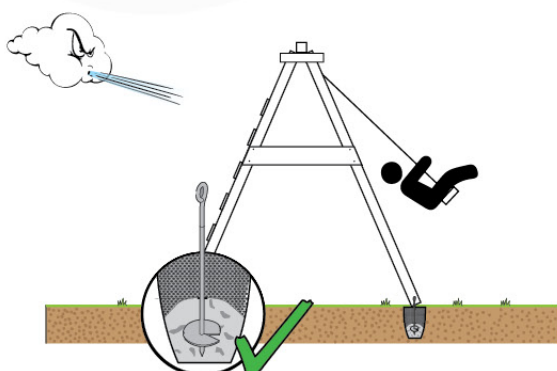

05-3

05-4

05-5

05-6

ClimbPart1 - P04 - 15-12-2020 - v3.0

	PartNo	PartName	QTY.
Hardware Pack	001_406	Stealth Screw 8x45	2
	001_417	Stealth Screw 8x80	6
	001_422	Stealth Screw 8x137	6
	002_220	Gap Point Screw T25 - 5x45	43
	002_223	Gap Point Screw T25 - 5x80	45
	002_301	Dry Wall Screw PH2 3.9 x 40 mm	7
Other	005_528	Swing Beam Bracket 7x7	2
	005_529	Swing Beam Bracket 9x9	2
	007_001	Ground-anchor	2
	020_317	Rope Polyester 16mm Green 3.4m	1
	020_318	Rope Polyester 16mm Green 8.1m	1
Hardware Pack	022_455	Rope Cross Connector Egg	7
	023_031	Finishing Washer GPS 5.0	4
Other	101_003	Swing hook with Carabiner	4