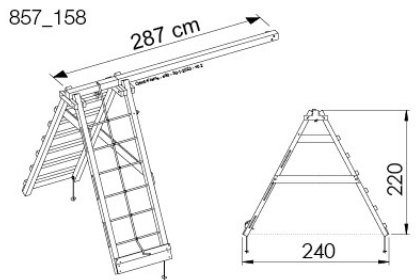

2-Climb Frame 220