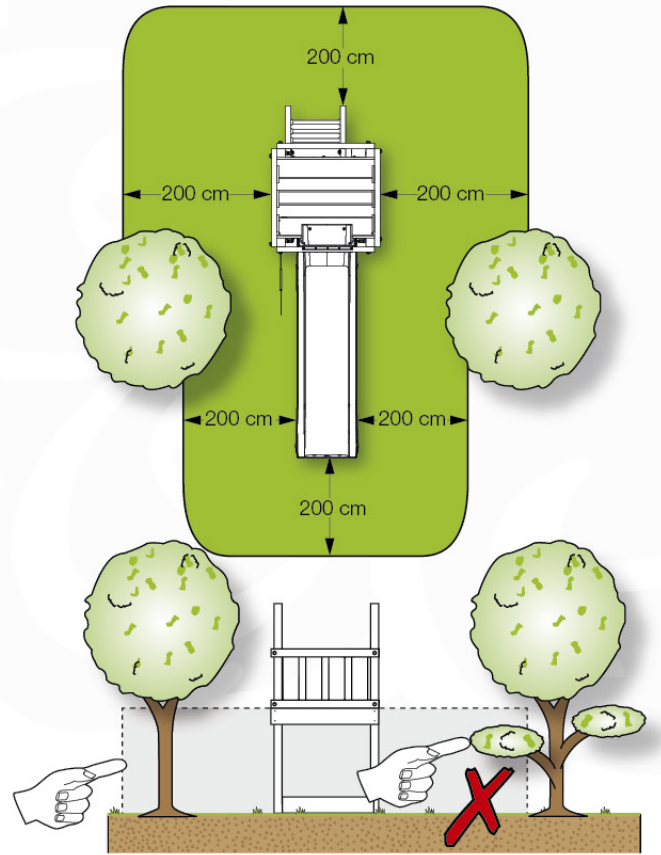

05c

05d

05e

06 Playground Foundation

FD05

07 Base Tower

BT14

	PartNo	PartName	QTY.
Hardware pack	001_406	Stealth Screw 8x45	6
	001_417	Stealth Screw 8x80	4
	002_220	Gap Point Screw T25 - 5x45	118
	002_223	Gap Point Screw T25 - 5x80	20
	022_31x	bpc-base version 3	8
	022_84x	bpc cover	8
Other	007_001	Ground-anchor	2
Timber	A240	Post 70x70 L2400	4
	C114	Beam 1140 mm	5
	D100	Board 1000 mm	14
	D114	Board 1140 mm	12