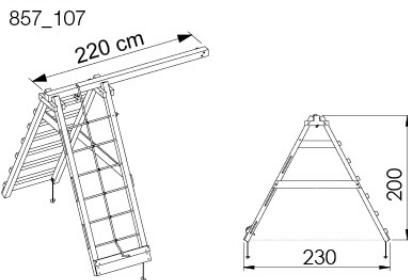

1x
022_910

Radius = 3 mm

18

Part 2

Assembly

Instructions

Climb Frames & Modules

1-Climb Frame 200