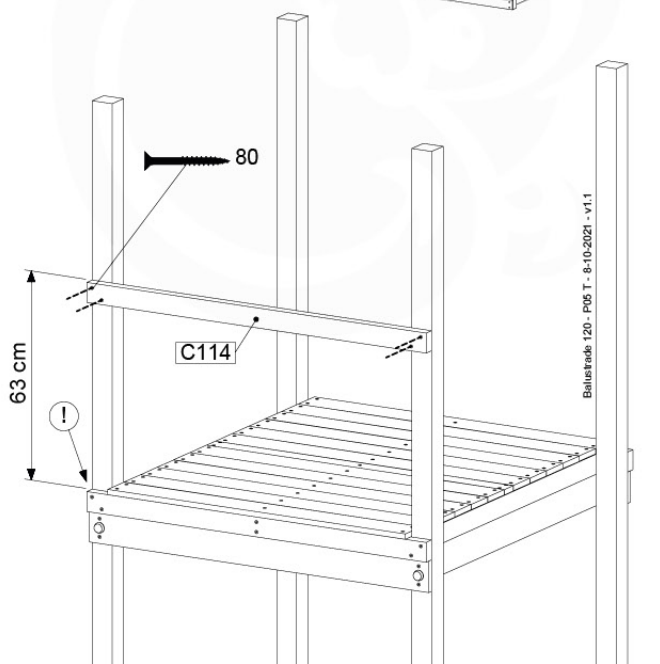

05c

05d

05e

06 Playground Foundation

FD05

07 Base Tower

BT14

	PartNo	PartName	QTY.
Hardware pack	001_406	Stealth Screw 8x45	6
	001_417	Stealth Screw 8x80	4
	002_220	Gap Point Screw T25 - 5x45	118
	002_223	Gap Point Screw T25 - 5x80	20
	022_31x	bpc-base version 3	8
	022_84x	bpc cover	8
Other	007_001	Ground-anchor	2
Timber	A240	Post 70x70 L2400	4
	C114	Beam 1140 mm	5
	D100	Board 1000 mm	14
	D114	Board 1140 mm	12

07-1

07-2

07-3

07-4

08 Balustrade

BL04

	PartNo	PartName	QTY.
Hardware Pack	002_220	Gap Point Screw T25 - 5x45	24
	002_223	Gap Point Screw T25 - 5x80	4
Timber	C114	Beam 1140 mm	1
	D65	Board 650 mm	6

Balustrade 120 - P03 T - 8-10-2021 - v1.1

08-1

Balustrade 120 - P06 T - 8-10-2021 - v1.1

09 Rock Wall

RW12

	PartNo	PartName	QTY.
Hardware Pack	001_102	Washer Head Screw T40 M8x30	10
	002_220	Gap Point Screw T25 - 5x45	44
	002_223	Gap Point Screw T25 - 5x80	9
	003_010	M8 spring lock washer	10
	004_050	M8 22mm Drive in Nut	10
Other	022_50x	Climbing Rock	5
	120_102	Handgrip set (complete 2x)	1
Timber	C114	Beam 1140 mm	1
	C206	Beam 2060 mm	1
	D65	Board 650 mm	10