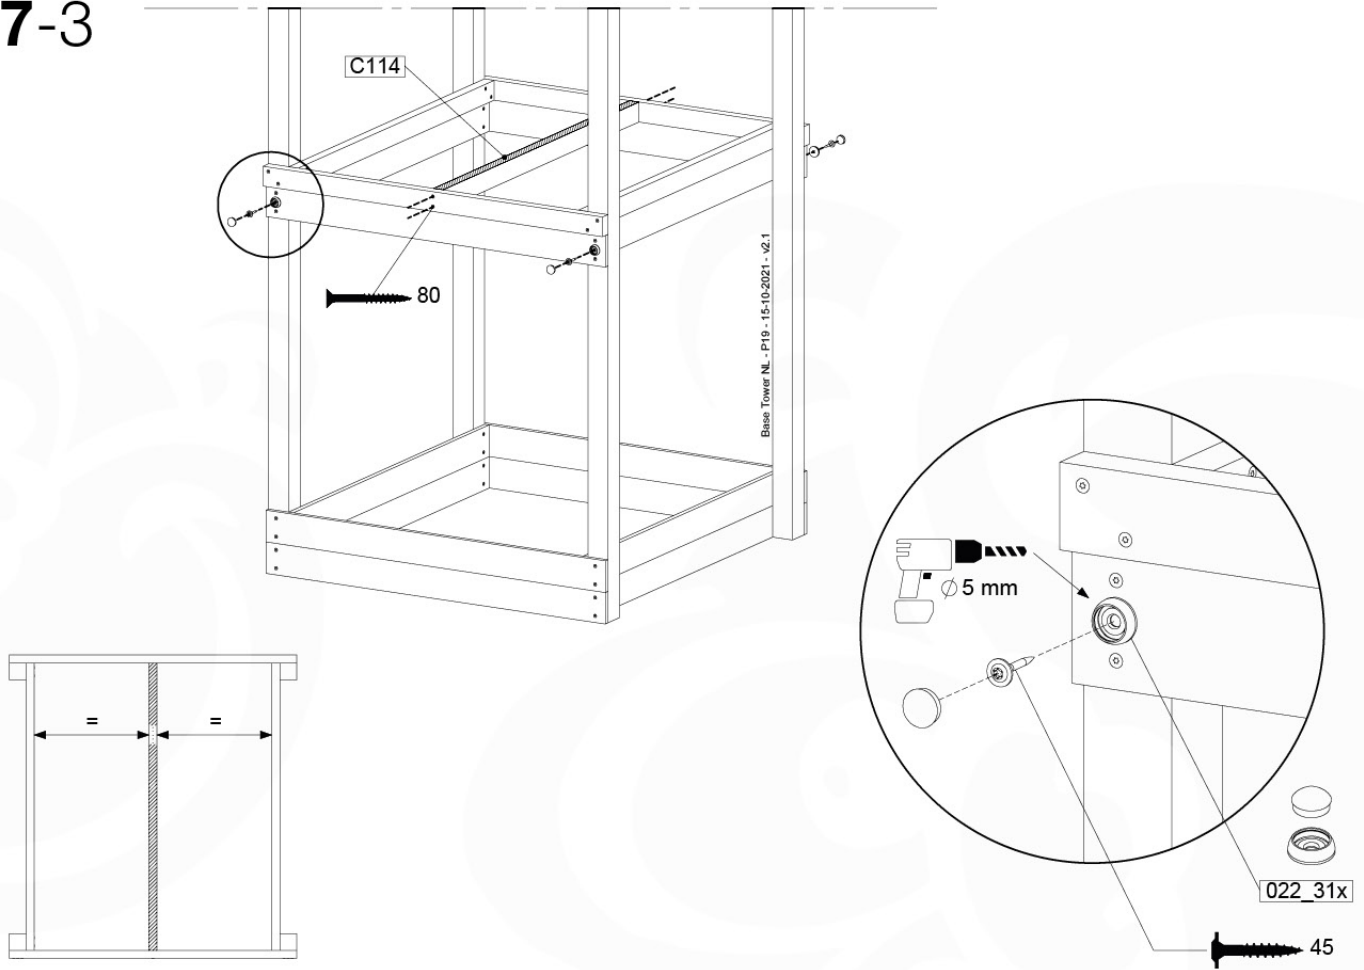

05c

05d

05e

06 Playground Foundation

FD05

07 Base Tower

BT14

	PartNo	PartName	QTY.
Hardware pack	001_406	Stealth Screw 8x45	6
	001_417	Stealth Screw 8x80	4
	002_220	Gap Point Screw T25 - 5x45	118
	002_223	Gap Point Screw T25 - 5x80	20
	022_31x	bpc-base version 3	8
	022_84x	bpc cover	8
Other	007_001	Ground-anchor	2
Timber	A240	Post 70x70 L2400	4
	C114	Beam 1140 mm	5
	D100	Board 1000 mm	14
	D114	Board 1140 mm	12

07-1

07-2

07-3

07-4

08 Balustrade

BL04

	PartNo	PartName	QTY.
Hardware Pack	002_220	Gap Point Screw T25 - 5x45	24
	002_223	Gap Point Screw T25 - 5x80	4
Timber	C114	Beam 1140 mm	1
	D65	Board 650 mm	6

Balustrade 120 - P03 T - 8-10-2021 - v1.1