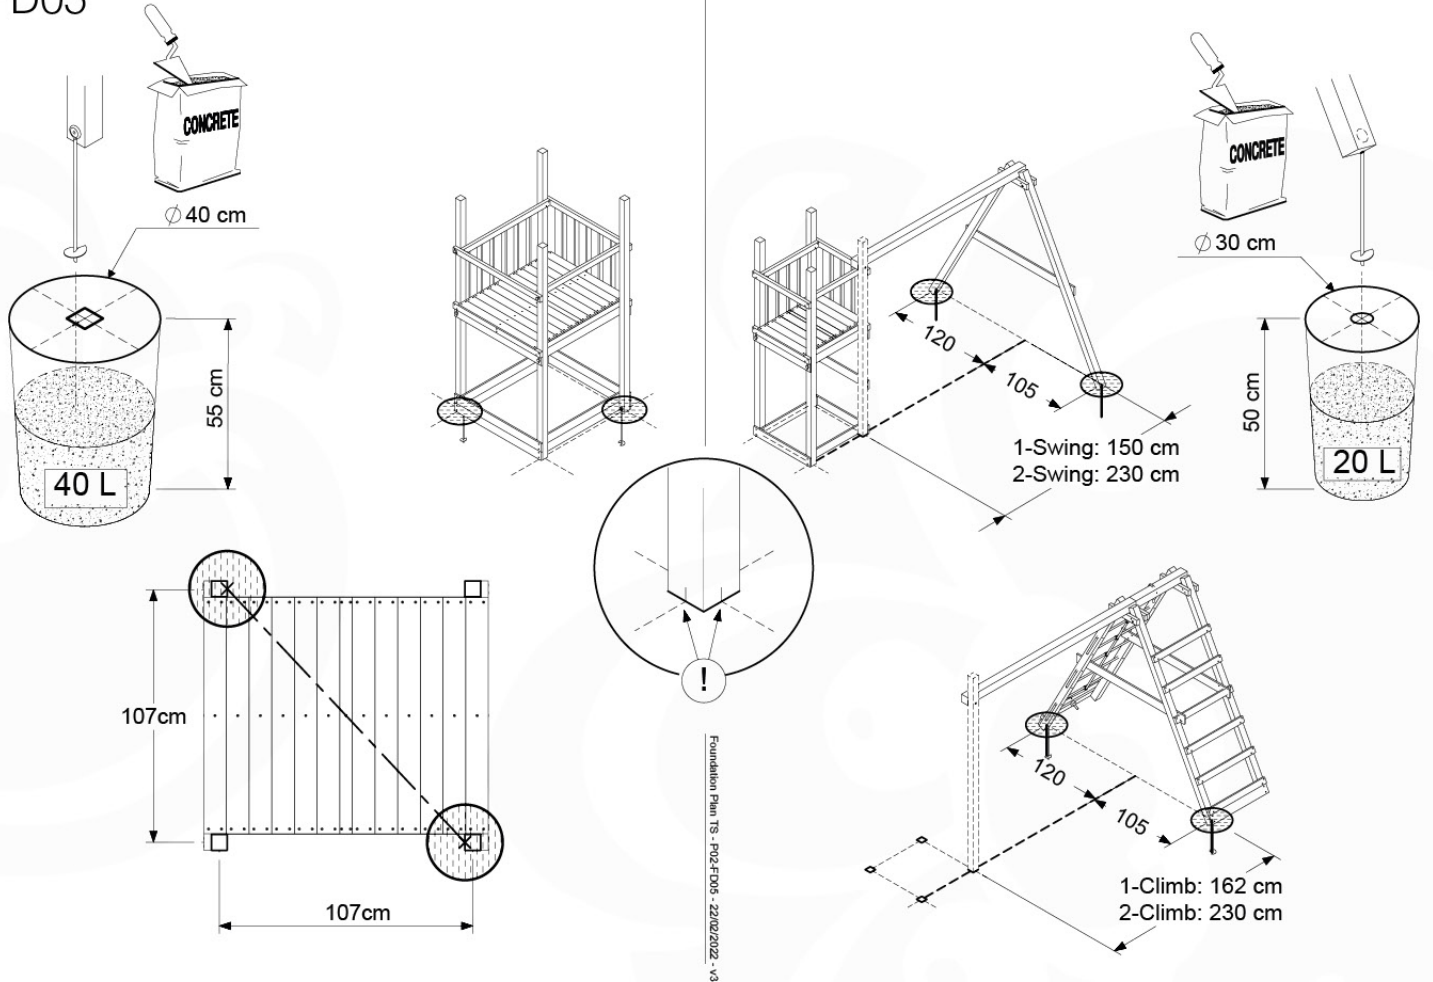

05c

05d

05e

06 Playground Foundation

FD05

07 Base Tower

BT14

	PartNo	PartName	QTY.
Hardware pack	001_406	Stealth Screw 8x45	6
	001_417	Stealth Screw 8x80	4
	002_220	Gap Point Screw T25 - 5x45	118
	002_223	Gap Point Screw T25 - 5x80	20
	022_31x	bpc-base version 3	8
	022_84x	bpc cover	8
Other	007_001	Ground-anchor	2
Timber	A240	Post 70x70 L2400	4
	C114	Beam 1140 mm	5
	D100	Board 1000 mm	14
	D114	Board 1140 mm	12

07-1

07-2

07-3

07-4

08 Balustrade

BL04

	PartNo	PartName	QTY.
Hardware Pack	002_220	Gap Point Screw T25 - 5x45	24
	002_223	Gap Point Screw T25 - 5x80	4
Timber	C114	Beam 1140 mm	1
	D65	Board 650 mm	6

Balustrade 120 - P03 T - 8-10-2021 - v1.1