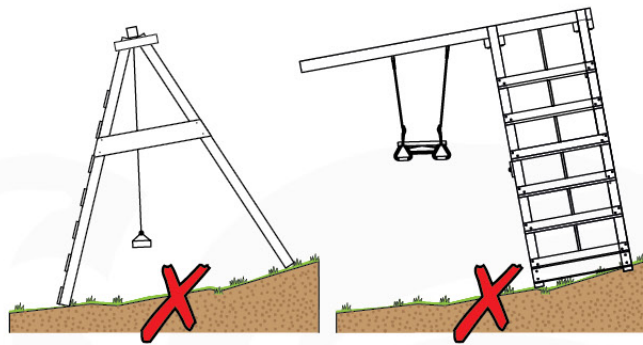

05 Safe Playground Planning

05-1