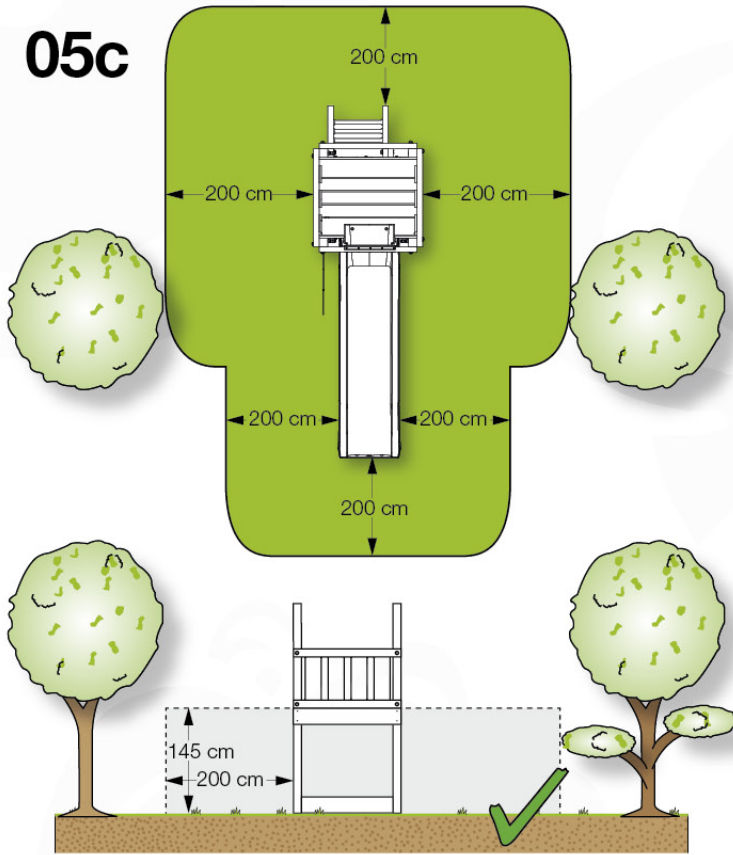

05c

05d

05e

06 Playground Foundation

FD05

07 Base Tower

BT14

	PartNo	PartName	QTY.
Hardware pack	001_406	Stealth Screw 8x45	6
	001_417	Stealth Screw 8x80	4
	002_220	Gap Point Screw T25 - 5x45	118
	002_223	Gap Point Screw T25 - 5x80	20
	022_31x	bpc-base version 3	8
	022_84x	bpc cover	8
Other	007_001	Ground-anchor	2
Timber	A240	Post 70x70 L2400	4
	C114	Beam 1140 mm	5
	D100	Board 1000 mm	14
	D114	Board 1140 mm	12