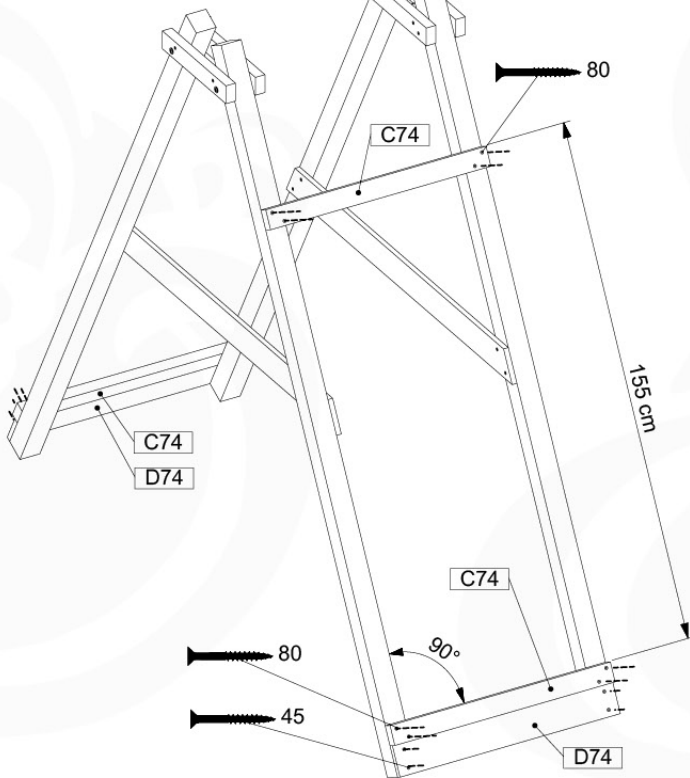

06-4

Climb Frame 200