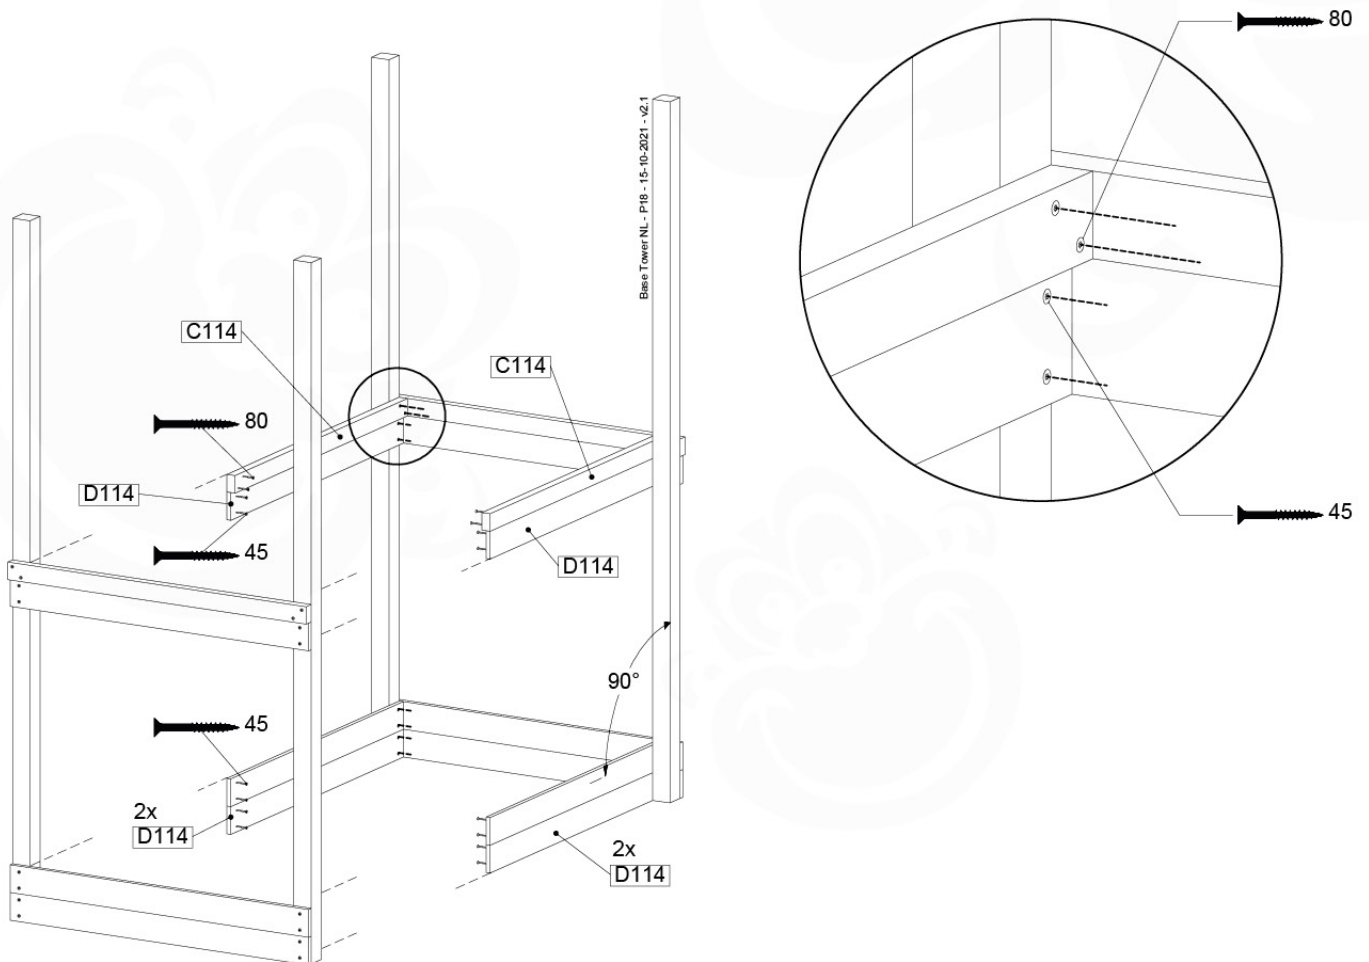

05c

05d

05e

06 Playground Foundation

FD05

07 Base Tower

BT14

	PartNo	PartName	QTY.
Hardware pack	001_406	Stealth Screw 8x45	6
	001_417	Stealth Screw 8x80	4
	002_220	Gap Point Screw T25 - 5x45	118
	002_223	Gap Point Screw T25 - 5x80	20
	022_31x	bpc-base version 3	8
	022_84x	bpc cover	8
Other	007_001	Ground-anchor	2
Timber	A240	Post 70x70 L2400	4
	C114	Beam 1140 mm	5
	D100	Board 1000 mm	14
	D114	Board 1140 mm	12

07-1

07-2

07-3

07-4

08 Balustrade

BL04

	PartNo	PartName	QTY.
Hardware Pack	002_220	Gap Point Screw T25 - 5x45	24
	002_223	Gap Point Screw T25 - 5x80	4
Timber	C114	Beam 1140 mm	1
	D65	Board 650 mm	6

Balustrade 120 - P03 T - 8-10-2021 - v1.1