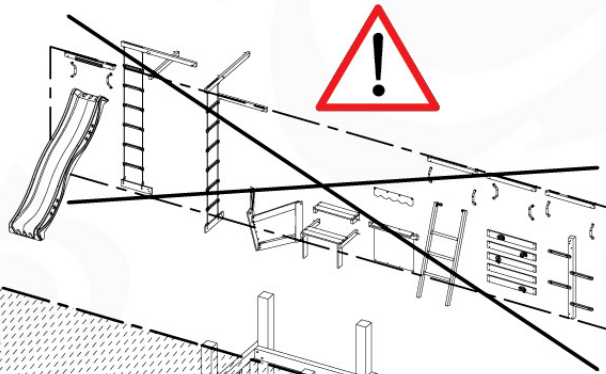

05-3

05-4

05-5

05-6

ClimbPart1 - P04 - 15-12-2020 - v3.0

	PartNo	PartName	QTY.
Hardware Pack	001_406	Stealth Screw 8x45	2
	001_417	Stealth Screw 8x80	6
	001_422	Stealth Screw 8x137	6
	002_220	Gap Point Screw T25 - 5x45	43
	002_223	Gap Point Screw T25 - 5x80	45
	002_301	Dry Wall Screw PH2 3.9 x 40 mm	7
Other	005_528	Swing Beam Bracket 7x7	2
	005_529	Swing Beam Bracket 9x9	2
	007_001	Ground-anchor	2
	020_317	Rope Polyester 16mm Green 3.4m	1
	020_318	Rope Polyester 16mm Green 8.1m	1
Hardware Pack	022_455	Rope Cross Connector Egg	7
	023_031	Finishing Washer GPS 5.0	4
Other	101_003	Swing hook with Carabiner	4