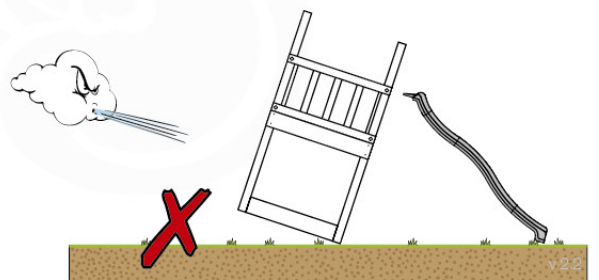

05c

05d

05e

06 Playground Foundation

FD05

07 Base Tower

BT14

	PartNo	PartName	QTY.
Hardware pack	001_406	Stealth Screw 8x45	6
	001_417	Stealth Screw 8x80	4
	002_220	Gap Point Screw T25 - 5x45	118
	002_223	Gap Point Screw T25 - 5x80	20
	022_31x	bpc-base version 3	8
	022_84x	bpc cover	8
Other	007_001	Ground-anchor	2
Timber	A240	Post 70x70 L2400	4
	C114	Beam 1140 mm	5
	D100	Board 1000 mm	14
	D114	Board 1140 mm	12