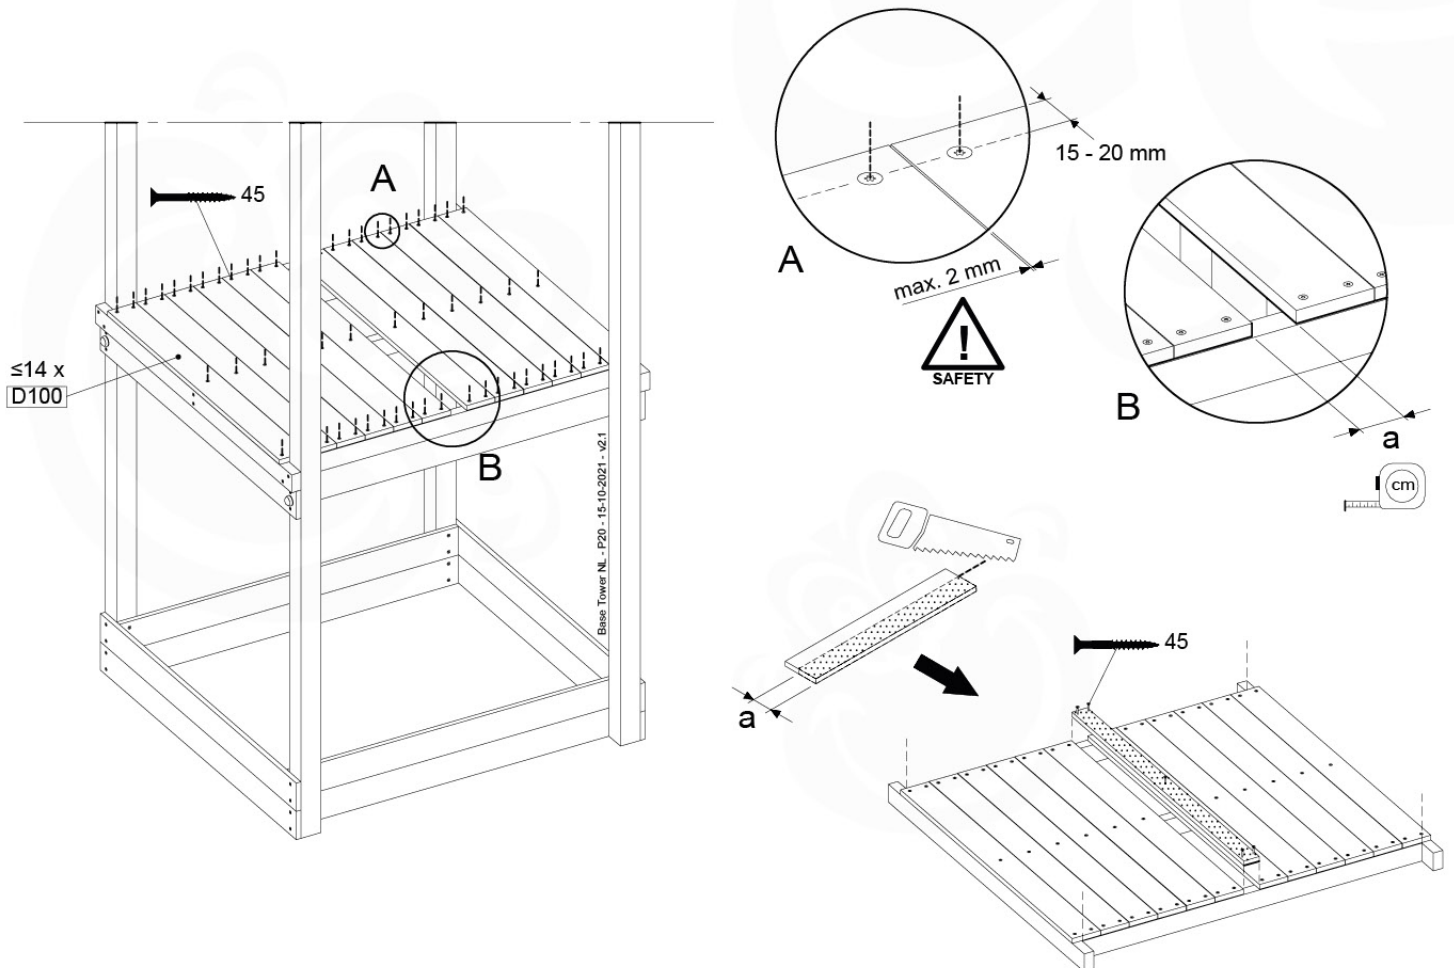

05c

05d

05e

06 Playground Foundation

FD05

07 Base Tower

BT14

	PartNo	PartName	QTY.
Hardware pack	001_406	Stealth Screw 8x45	6
	001_417	Stealth Screw 8x80	4
	002_220	Gap Point Screw T25 - 5x45	118
	002_223	Gap Point Screw T25 - 5x80	20
	022_31x	bpc-base version 3	8
	022_84x	bpc cover	8
Other	007_001	Ground-anchor	2
Timber	A240	Post 70x70 L2400	4
	C114	Beam 1140 mm	5
	D100	Board 1000 mm	14
	D114	Board 1140 mm	12

07-1

07-2

07-3

07-4

08 Balustrade

BL04

	PartNo	PartName	QTY.
Hardware Pack	002_220	Gap Point Screw T25 - 5x45	24
	002_223	Gap Point Screw T25 - 5x80	4
Timber	C114	Beam 1140 mm	1
	D65	Board 650 mm	6

Balustrade 120 - P03 T - 8-10-2021 - v1.1