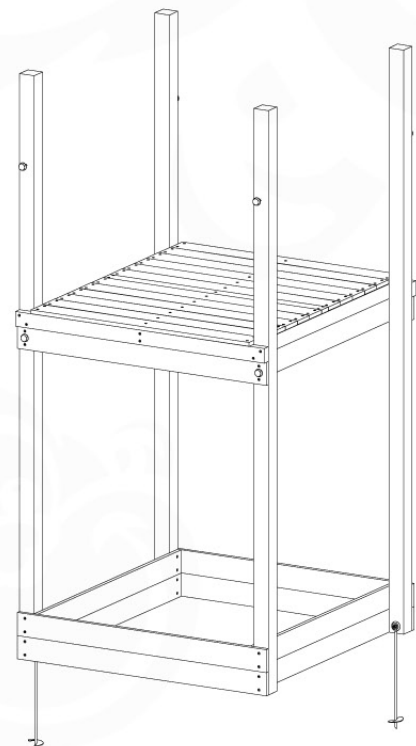

05c

05d

05e

06 Playground Foundation

FD05

07 Base Tower

BT14

	PartNo	PartName	QTY.
Hardware pack	001_406	Stealth Screw 8x45	6
	001_417	Stealth Screw 8x80	4
	002_220	Gap Point Screw T25 - 5x45	118
	002_223	Gap Point Screw T25 - 5x80	20
	022_31x	bpc-base version 3	8
	022_84x	bpc cover	8
Other	007_001	Ground-anchor	2
Timber	A240	Post 70x70 L2400	4
	C114	Beam 1140 mm	5
	D100	Board 1000 mm	14
	D114	Board 1140 mm	12

07-1

07-2

07-3

07-4

08 Balustrade

BL04

	PartNo	PartName	QTY.
Hardware Pack	002_220	Gap Point Screw T25 - 5x45	24
	002_223	Gap Point Screw T25 - 5x80	4
Timber	C114	Beam 1140 mm	1
	D65	Board 650 mm	6

Balustrade 120 - P03 T - 8-10-2021 - v1.1