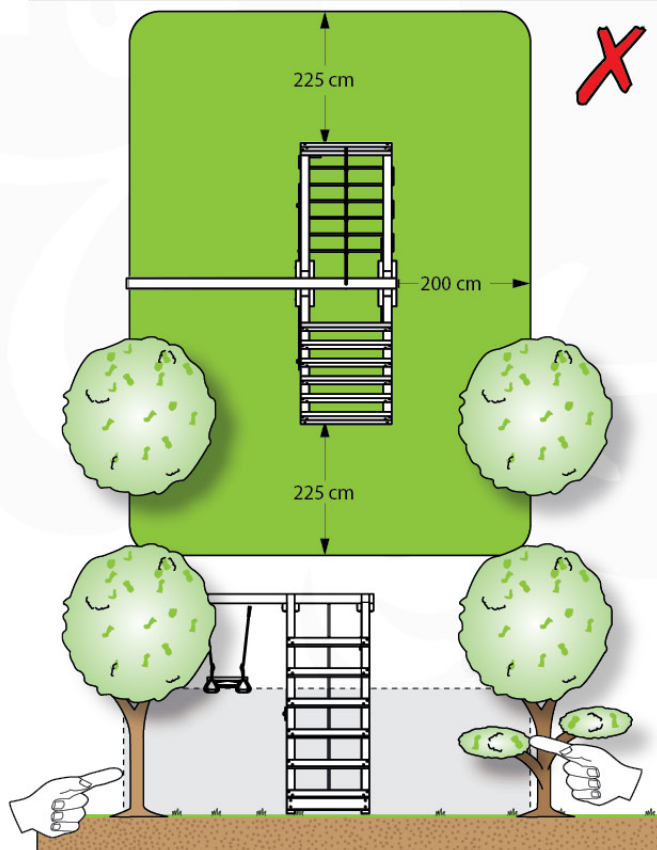

05-3

05-4

05-5

05-6

ClimbPart1 - P04 - 15-12-2020 - v3.0

	PartNo	PartName	QTY.
Hardware Pack	001_406	Stealth Screw 8x45	2
	001_417	Stealth Screw 8x80	6
	001_422	Stealth Screw 8x137	6
	002_220	Gap Point Screw T25 - 5x45	43
	002_223	Gap Point Screw T25 - 5x80	45
	002_301	Dry Wall Screw PH2 3.9 x 40 mm	7
Other	005_528	Swing Beam Bracket 7x7	2
	005_529	Swing Beam Bracket 9x9	2
	007_001	Ground-anchor	2
	020_317	Rope Polyester 16mm Green 3.4m	1
	020_318	Rope Polyester 16mm Green 8.1m	1
Hardware Pack	022_455	Rope Cross Connector Egg	7
	023_031	Finishing Washer GPS 5.0	4
Other	101_003	Swing hook with Carabiner	4