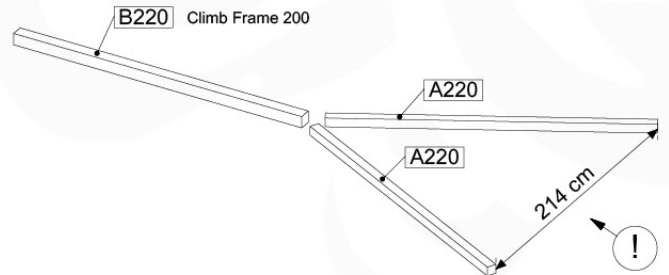

PartNo	PartName	QTY.
Hardware Pack	001_406	Stealth Screw 8x45	2
	001_417	Stealth Screw 8x80	6
	001_422	Stealth Screw 8x137	6
	002_220	Gap Point Screw T25 - 5x45	43
	002_223	Gap Point Screw T25 - 5x80	45
	002_301	Dry Wall Screw PH2 3.9 x 40 mm	7
Other	005_528	Swing Beam Bracket 7x7	2
	005_529	Swing Beam Bracket 9x9	2
	007_001	Ground-anchor	2
	020_317	Rope Polyester 16mm Green 3.4m	1
	020_318	Rope Polyester 16mm Green 8.1m	1
Hardware Pack	022_455	Rope Cross Connector Egg	7
	023_031	Finishing Washer GPS 5.0	4
Other	101_003	Swing hook with Carabiner	4

ClimbPart1 - P02 - 15-12-2020 - v3.0

06-1