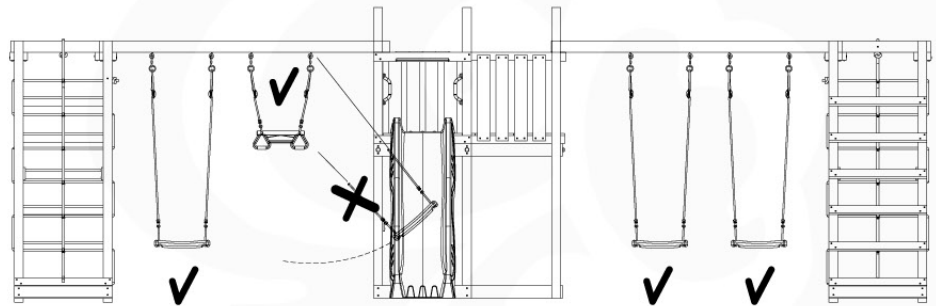

05-3

05-4

05-5

05-6

ClimbPart1 - P04 - 15-12-2020 - v3.0

	PartNo	PartName	QTY.
Hardware Pack	001_406	Stealth Screw 8x45	2
	001_417	Stealth Screw 8x80	6
	001_422	Stealth Screw 8x137	6
	002_220	Gap Point Screw T25 - 5x45	43
	002_223	Gap Point Screw T25 - 5x80	45
	002_301	Dry Wall Screw PH2 3.9 x 40 mm	7
Other	005_528	Swing Beam Bracket 7x7	2
	005_529	Swing Beam Bracket 9x9	2
	007_001	Ground-anchor	2
	020_317	Rope Polyester 16mm Green 3.4m	1
	020_318	Rope Polyester 16mm Green 8.1m	1
Hardware Pack	022_455	Rope Cross Connector Egg	7
	023_031	Finishing Washer GPS 5.0	4
Other	101_003	Swing hook with Carabiner	4