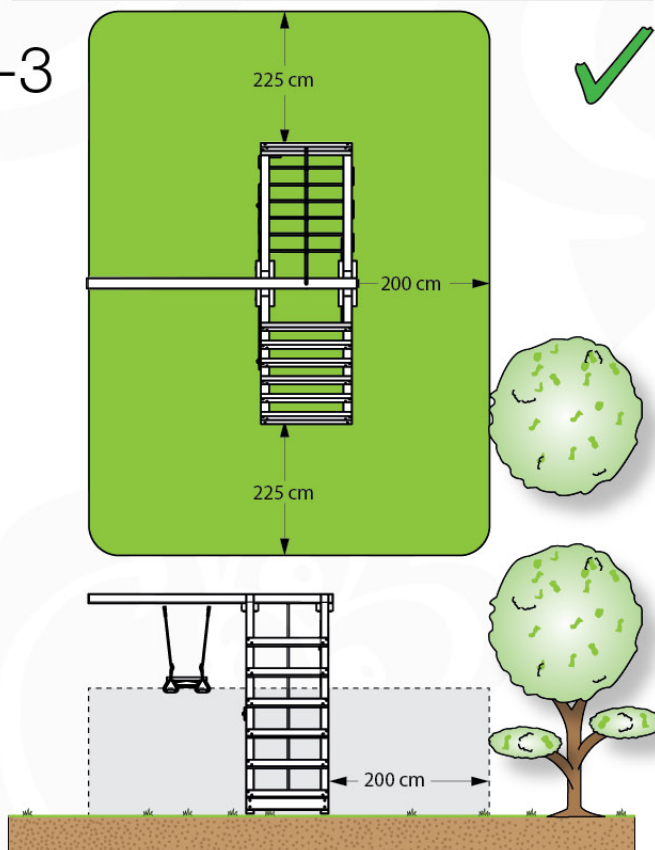

05-3

05-4

05-5

05-6

ClimbPart1 - P04 - 15-12-2020 - v3.0

	PartNo	PartName	QTY.
Hardware Pack	001_406	Stealth Screw 8x45	2
	001_417	Stealth Screw 8x80	6
	001_422	Stealth Screw 8x137	6
	002_220	Gap Point Screw T25 - 5x45	43
	002_223	Gap Point Screw T25 - 5x80	45
	002_301	Dry Wall Screw PH2 3.9 x 40 mm	7
Other	005_528	Swing Beam Bracket 7x7	2
	005_529	Swing Beam Bracket 9x9	2
	007_001	Ground-anchor	2
	020_317	Rope Polyester 16mm Green 3.4m	1
	020_318	Rope Polyester 16mm Green 8.1m	1
Hardware Pack	022_455	Rope Cross Connector Egg	7
	023_031	Finishing Washer GPS 5.0	4
Other	101_003	Swing hook with Carabiner	4