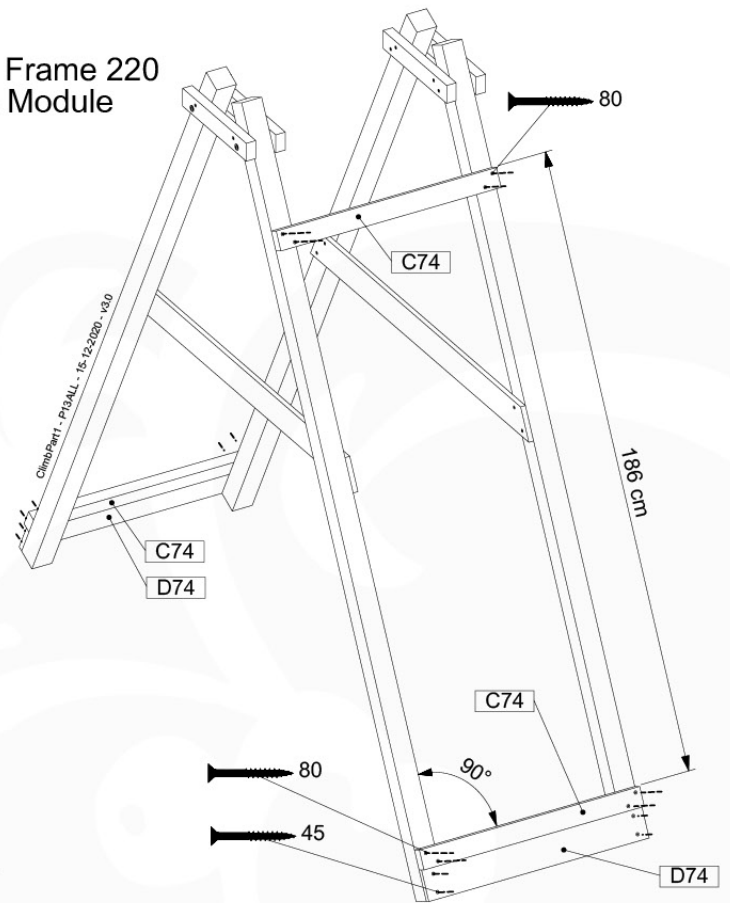

Climb Frame 220
Climb Module