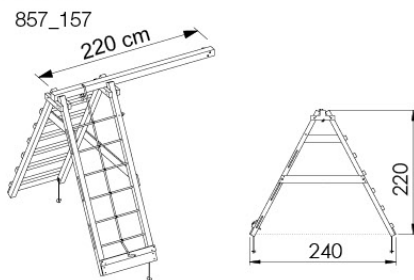

1-Climb Frame 220