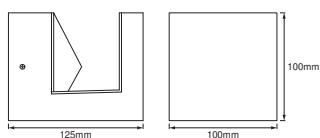

PRODUCT DATASHEET

ENDURA STYLE PYRAMID Wall 9W

ENDURA STYLE PYRAMID | Stainless steel wall luminaires and bollards with indirect illumination

TECHNICAL DATA

Electrical data

Nominal wattage	9.00 W
Nominal voltage	220...240 V
Mains frequency	50...60 Hz
Power factor λ	> 0.5
Protection class	I
Operating mode	Mains voltage

Photometrical data

Luminous flux	600 lm
Total luminous flux of contained light sources	1000 lm
Luminous efficacy	67 lm/W
Color temperature	3000 K
Light color (designation)	Warm White
Color rendering index Ra	≥ 80
Standard deviation of color matching	< 6 sdc _m
Beam angle	90 °

Dimensions & Weight

Length	125.00 mm
Width	100.00 mm
Height	100.00 mm
Product weight	650.00 g

Materials & Colors

Product color	Steel
Housing color	Steel
Body material	Stainless steel

Cover material	Polycarbonate (PC)
----------------	--------------------

LOGISTICAL DATA

Product code	Packaging unit (Pieces/Unit)	Dimensions (length x width x height)	Gross weight	Volume
4058075477896	Folding box 1	107 mm x 107 mm x 139 mm	695.00 g	1.59 dm ³
4058075477902	Shipping box 4	228 mm x 228 mm x 164 mm	3043.00 g	8.53 dm ³