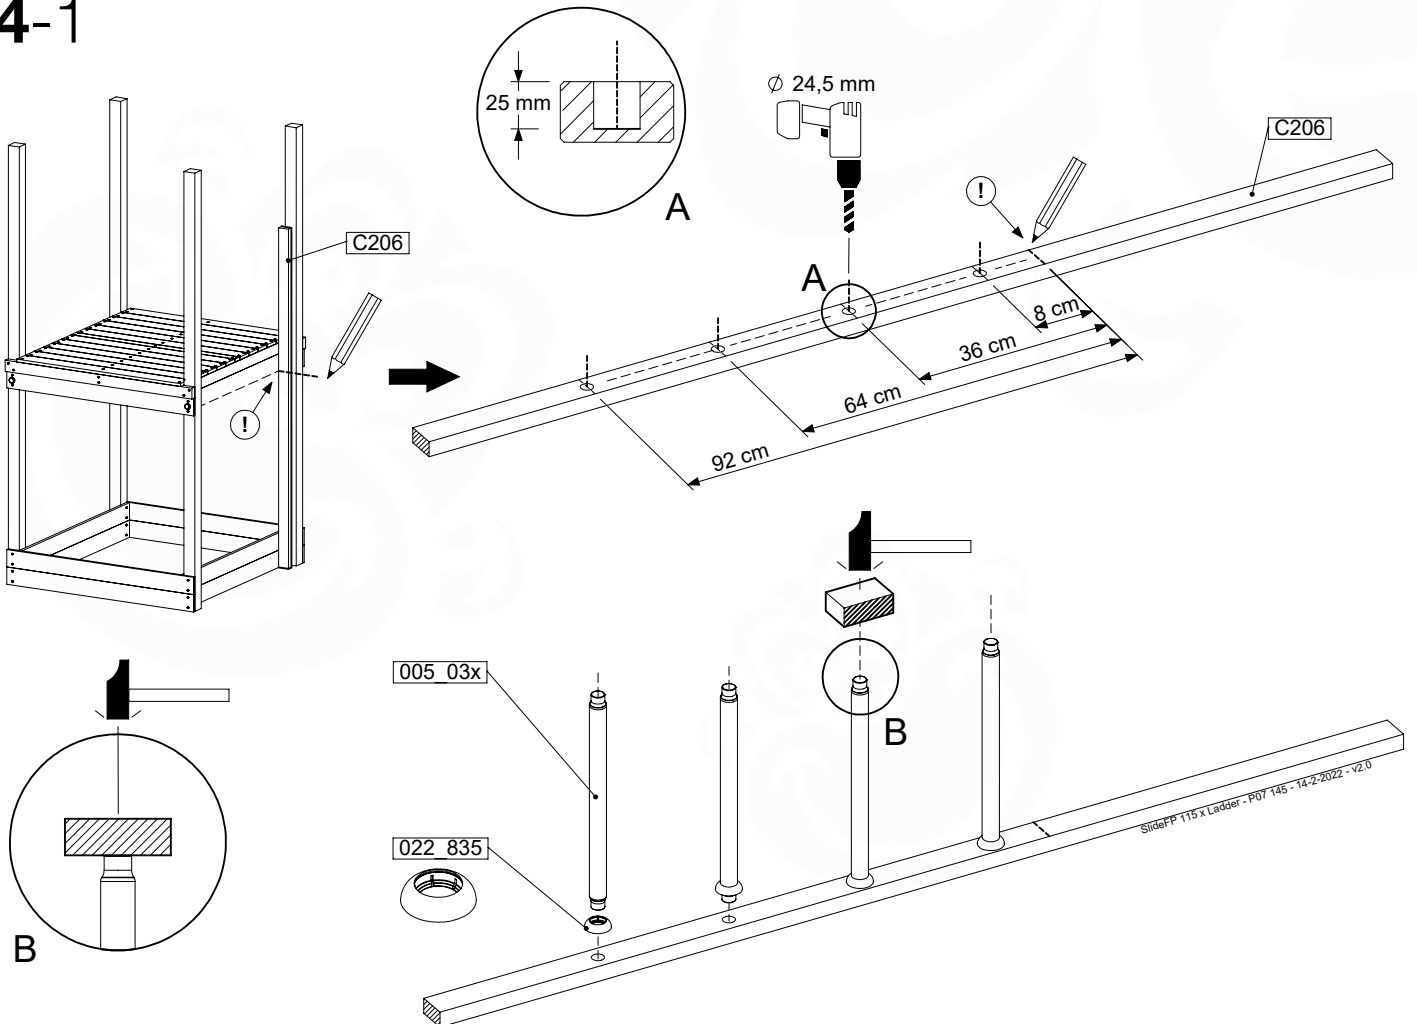

14-1

SlideFP 115 x Ladder - P07.L145 - 14-2-2022 - v2.0