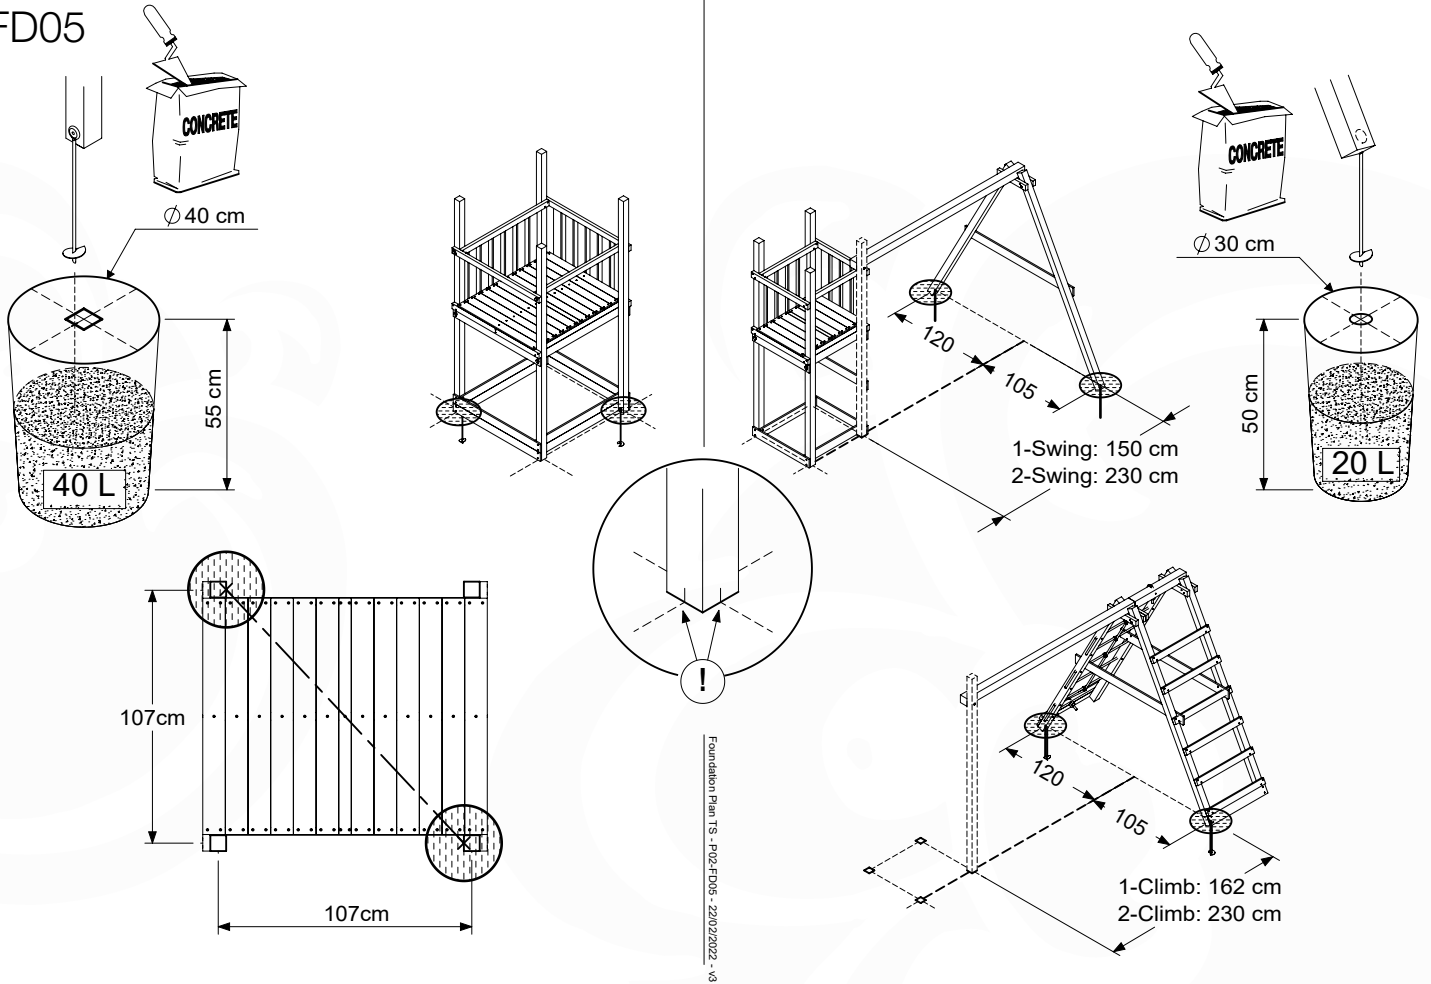

# 07 Base Tower

BT14

	PartNo	PartName	QTY.
Hardware pack	001_406	Stealth Screw 8x45	6
	001_417	Stealth Screw 8x80	4
	002_220	Gap Point Screw T25 - 5x45	118
	002_223	Gap Point Screw T25 - 5x80	20
	022_31x	bpc-base version 3	8
	022_84x	bpc cover	8
Other	007_001	Ground-anchor	2
Timber	A240	Post 70x70 L2400	4
	C114	Beam 1140 mm	5
	D100	Board 1000 mm	14
	D114	Board 1140 mm	12