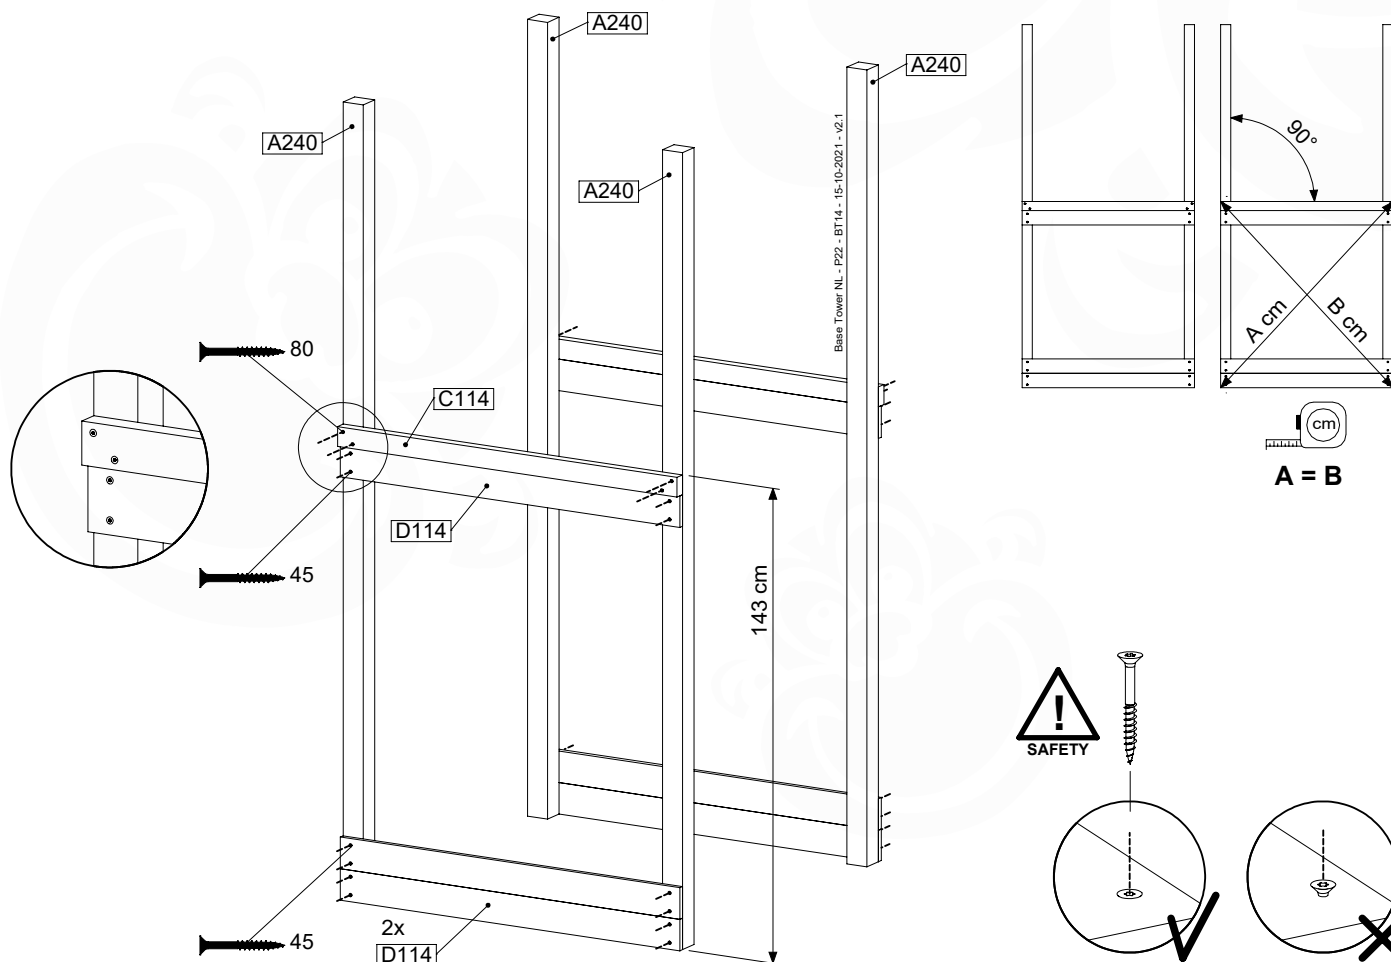

07 Base Tower

BT14

	PartNo	PartName	QTY.
Hardware pack	001_406	Stealth Screw 8x45	6
	001_417	Stealth Screw 8x80	4
	002_220	Gap Point Screw T25 - 5x45	118
	002_223	Gap Point Screw T25 - 5x80	20
	022_31x	bpc-base version 3	8
	022_84x	bpc cover	8
Other	007_001	Ground-anchor	2
Timber	A240	Post 70x70 L2400	4
	C114	Beam 1140 mm	5
	D100	Board 1000 mm	14
	D114	Board 1140 mm	12

Base Tower NL - P21 - BT14 - 15-10-2021 - v2.1

07-1