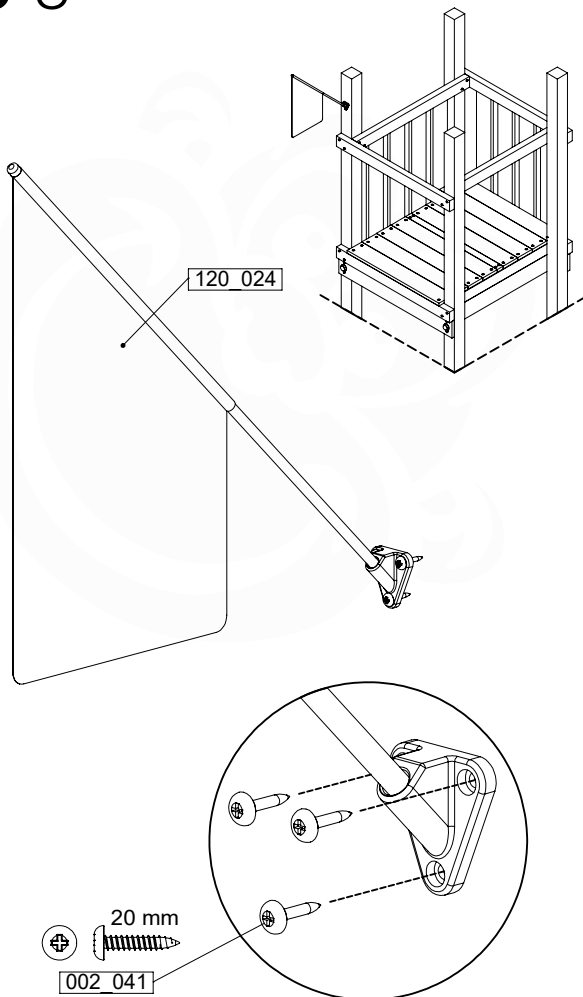

16-1

16-2

Accessory set - P03 - 29-9-2021 - v4

16-3

16-4

Accessory set - P04 - 29-9-2021 - v4