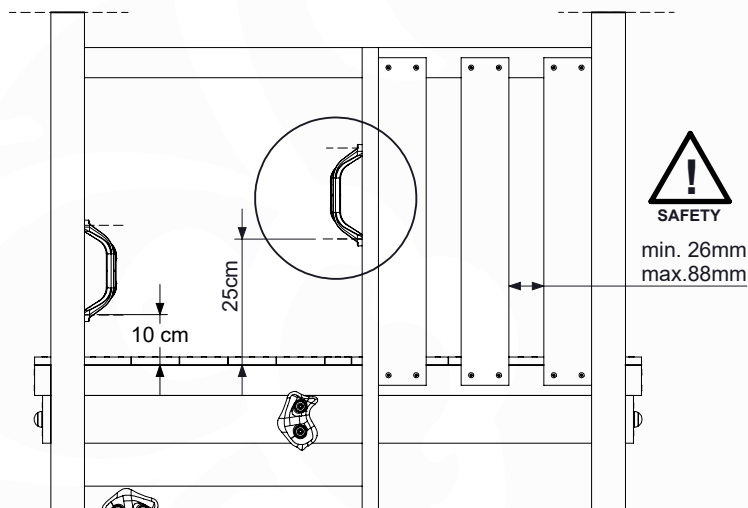

09-4

10 Roof

RF08

	PartNo	PartName	QTY.
Hardware Pack	001_417	Stealth Screw 8x80	4
	002_220	Gap Point Screw T25 - 5x45	100
	002_223	Gap Point Screw T25 - 5x80	8
Timber	C90	Beam 900 mm	2
	C96	Beam L=(900+beamheight) mm	2
	D65	Board 650 mm	1
	D127	Board 1270 mm	18-24