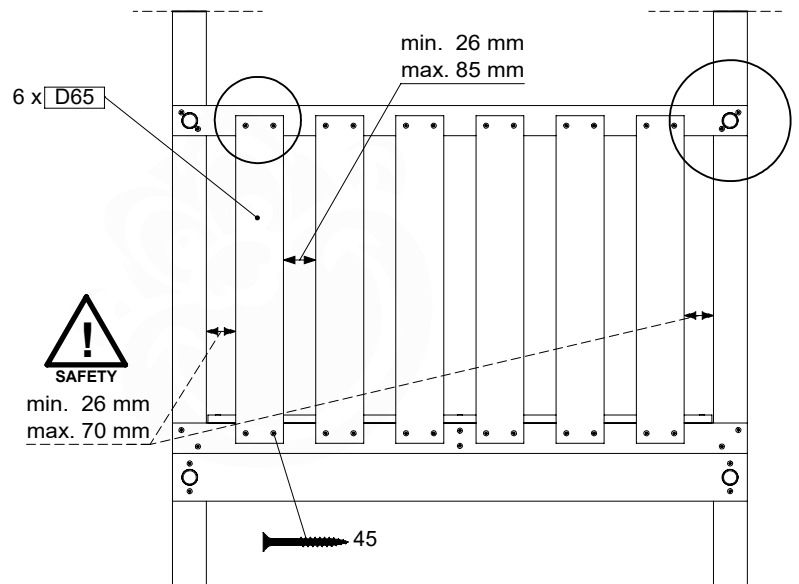

08 Balustrade

BL04 (2x)

	PartNo	PartName	QTY.
Hardware Pack	002_220	Gap Point Screw T25 - 5x45	24
	002_223	Gap Point Screw T25 - 5x80	4
Timber	C114	Beam 1140 mm	1
	D65	Board 650 mm	6

Balustrade 120 - P03 T - 8-10-2021 - v1.1

08-1