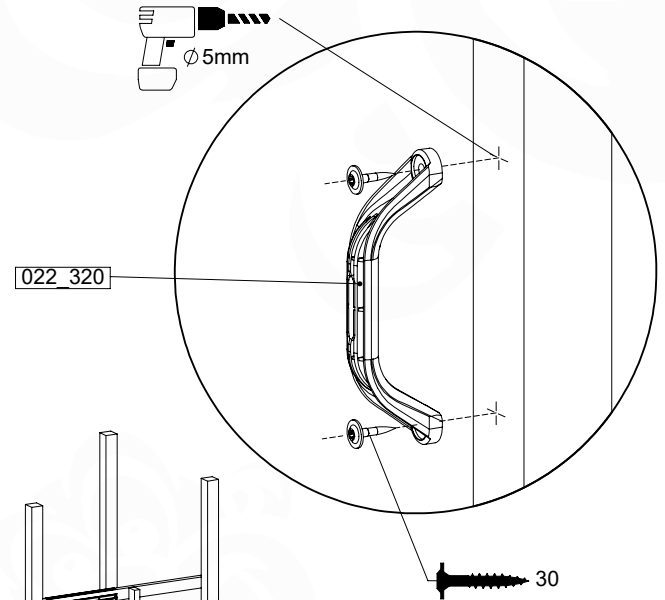

14-5

StieFP 115 x Ladder - P20 UL - 14-2-2022 - v2.0