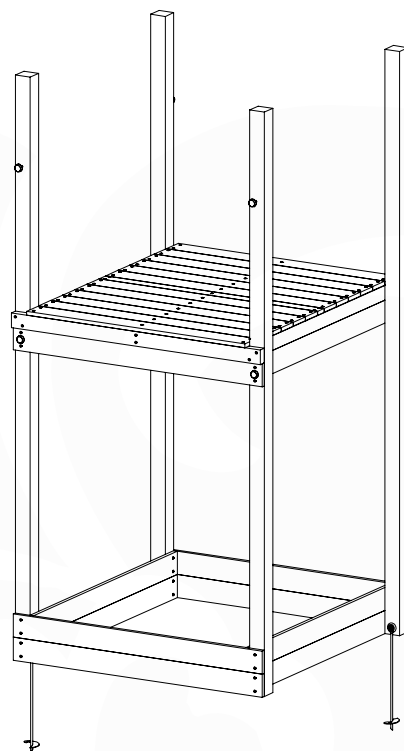

07 Base Tower

BT14

	PartNo	PartName	QTY.
Hardware pack	001_406	Stealth Screw 8x45	6
	001_417	Stealth Screw 8x80	4
	002_220	Gap Point Screw T25 - 5x45	118
	002_223	Gap Point Screw T25 - 5x80	20
	022_31x	bpc-base version 3	8
	022_84x	bpc cover	8
Other	007_001	Ground-anchor	2
Timber	A240	Post 70x70 L2400	4
	C114	Beam 1140 mm	5
	D100	Board 1000 mm	14
	D114	Board 1140 mm	12

Base Tower NL - P21 - BT14 - 15-10-2021 - v2.1