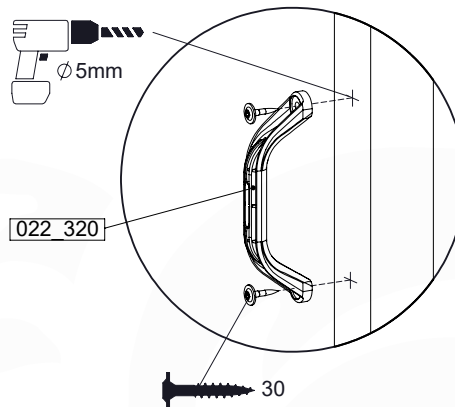

09-4

10 Roof

RF08

	PartNo	PartName	QTY.
Hardware Pack	001_417	Stealth Screw 8x80	4
	002_220	Gap Point Screw T25 - 5x45	100
	002_223	Gap Point Screw T25 - 5x80	8
Timber	C90	Beam 900 mm	2
	C96	Beam L=(900+beamheight) mm	2
	D65	Board 650 mm	1
	D127	Board 1270 mm	18-24