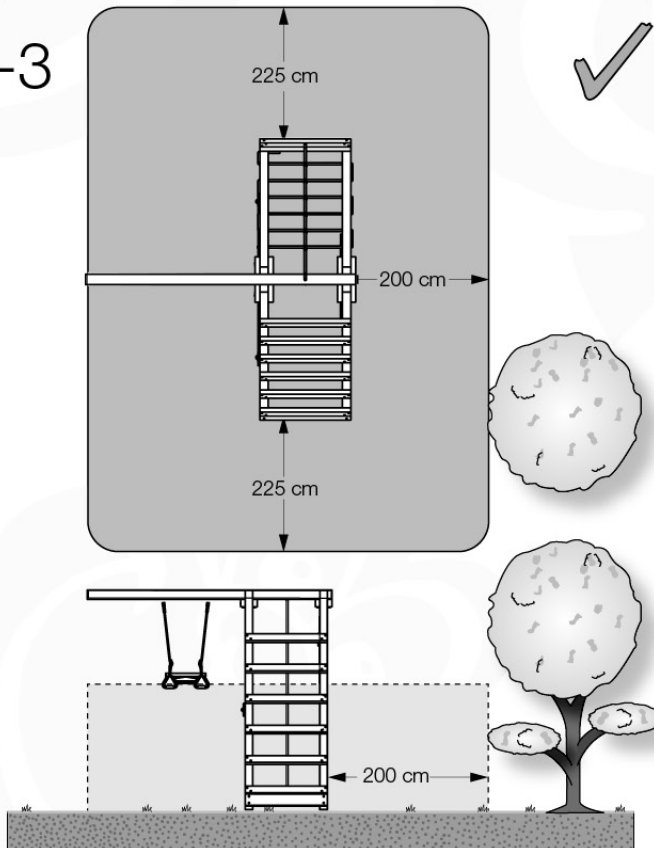

05 Safe Playground Planning

05-1

05-2

05-3

05-4