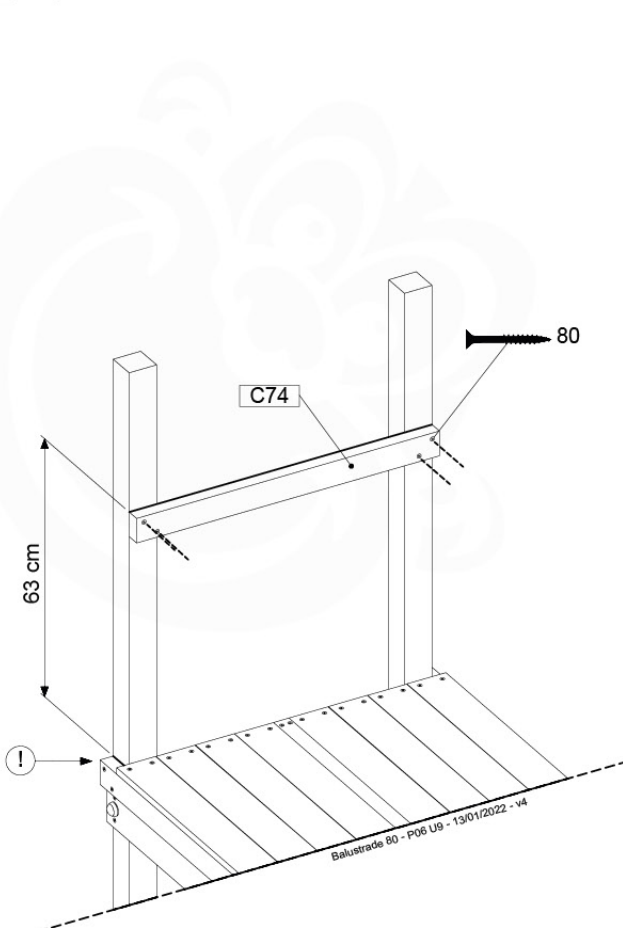

12 Balustrade (2x)

BL21

(194_101)

	PartNo	PartName	QTY.
Hardware Pack 100_601	002_220	Gap Point Screw T25 - 5x45	16
	002_223	Gap Point Screw T25 - 5x80	4
Timber	C74	Beam 740 mm	1
	D65	Board 650 mm	4

Balustrade 80 - P02 U - 13/01/2022 - v4

12-1