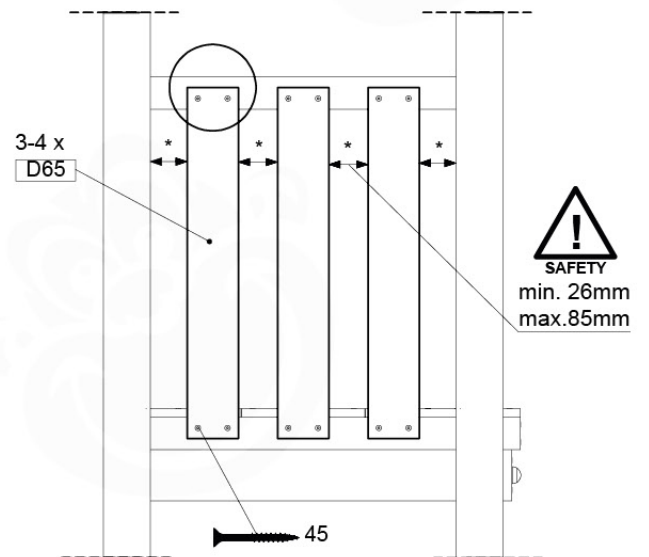

12 Balustrade (2x)

BL21

(194_101)

	PartNo	PartName	QTY.
Hardware Pack 100_601	002_220	Gap Point Screw T25 - 5x45	16
	002_223	Gap Point Screw T25 - 5x80	4
Timber	C74	Beam 740 mm	1
	D65	Board 650 mm	4

Balustrade 80 - P02 U - 13/01/2022 - v4

12-1