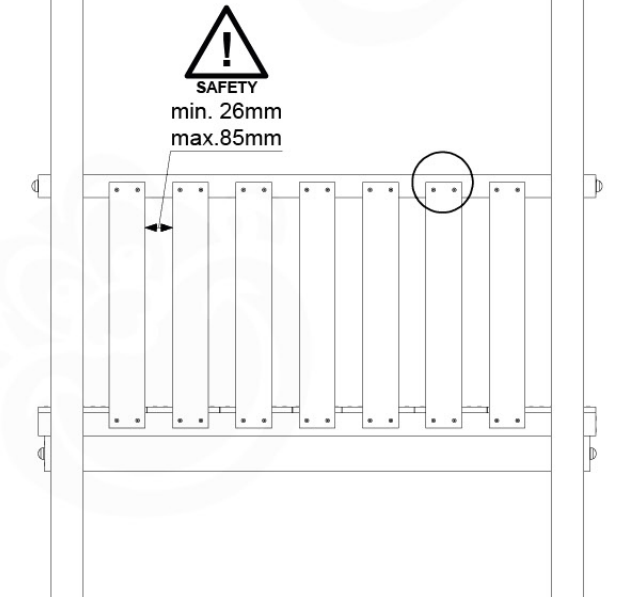

09 Balustrade (1x)

BL05

	PartNo	PartName	QTY.
Hardware pack	002_220	Gap Point Screw T25 - 5x45	28
Timber	D65	Board 650 mm	7

Balustrade 140 - FP02 U - 14/01/2022 - v1.0

09-1