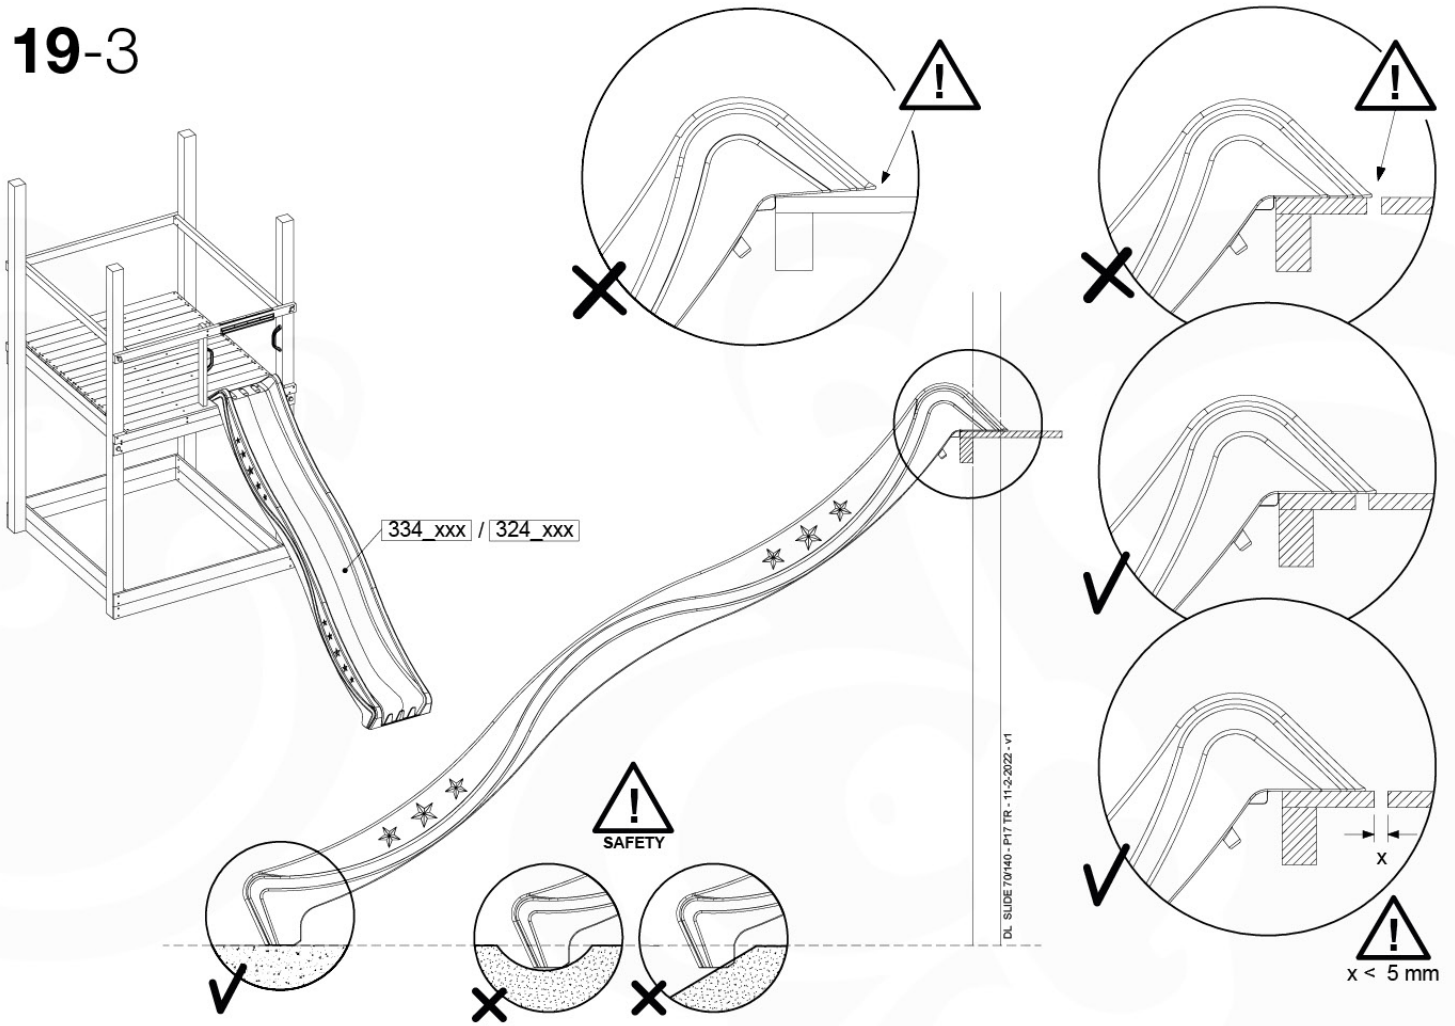

19-3

19-4

DL SLIDE 70/140 - P21 TR - 11-2,2022 - v1