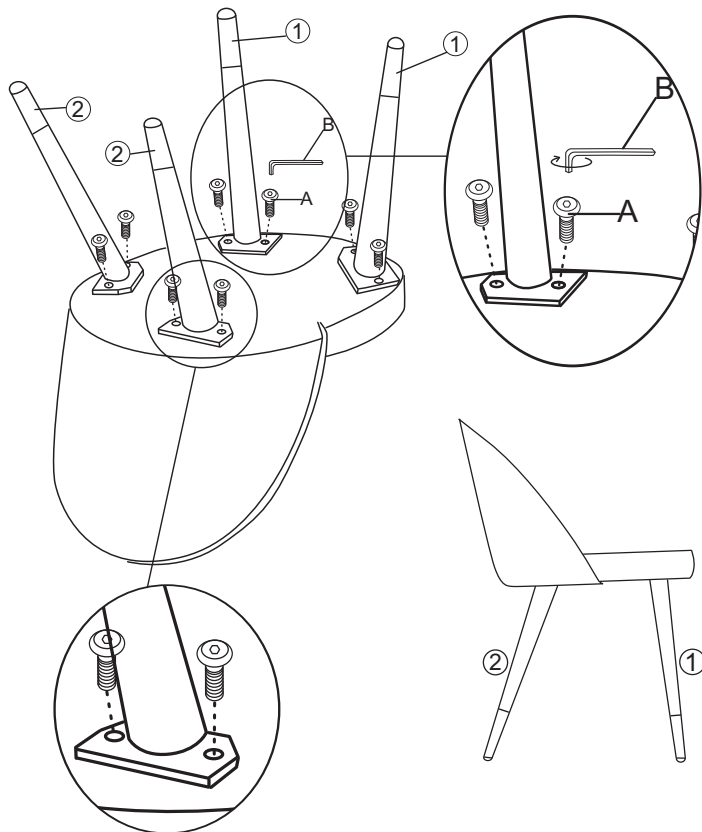

ASSEMBLY INSTRUCTION

MODEL: **Velvet Chair - Grey** (19925-885)

Hardware List

88888-275 SP-Velvet Chair -Grey - Screw Set

No.	DESCRIPTION	QTY.
A	JCBC M8x25mm	8pcs
B	5# Allen key	1pc

Part List

No.	DESCRIPTION	QTY.
1	88888-29 SP-Velvet Chair -Grey - Leg "front"	2pcs
2	88888-51 SP-Velvet Chair -Grey - Leg "back"	2pcs
3	88888-111 SP-Velvet Chair -Grey - Seat	1pc