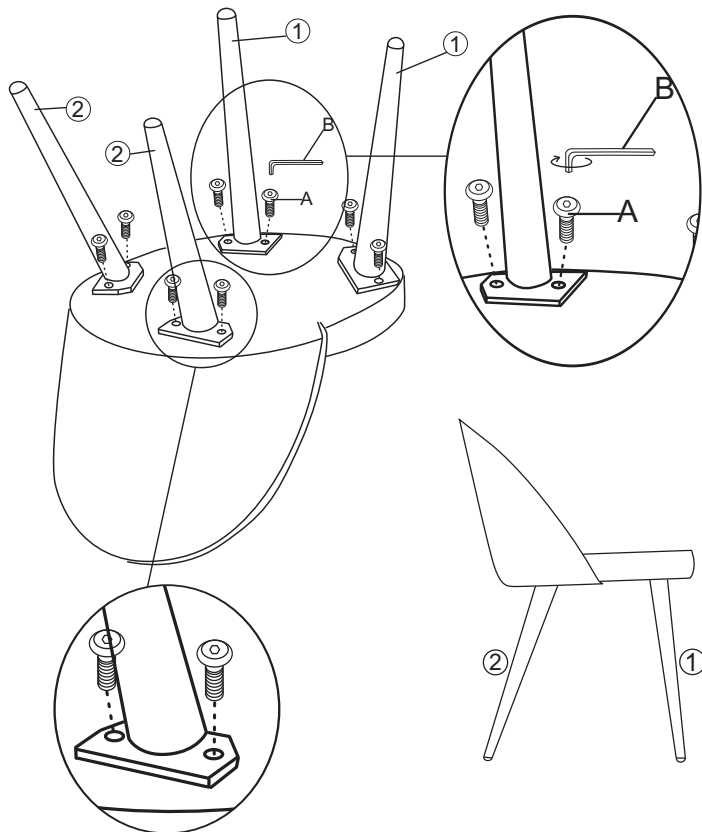

# ASSEMBLY INSTRUCTION

MODEL: **Velvet Chair - Grey** (19924-885)

**Hardware List**

**88888-275 SP-Velvet Chair -Grey - Screw Set**

No.	DESCRIPTION	QTY.
A	JCBC M8x25mm 	8pcs
B	5# Allen key 	1pc

**Part List**

# ASSEMBLY INSTRUCTION

MODEL: **Velvet Chair - Yellow** (19924-886)

**Hardware List**

**88888-275 SP-Velvet Chair -Yellow - Screw Set**

No.	DESCRIPTION	QTY.
A	JCBC M8x25mm 	8pcs
B	5# Allen key 	1pc

**Part List**

No.	DESCRIPTION	QTY.
1	<b>88888-29 SP-Velvet Chair -Yellow - Leg "front"</b>	2pcs
2	<b>88888-51 SP-Velvet Chair -Yellow - Leg "back"</b>	2pcs
3	<b>88888-111 SP-Velvet Chair -Yellow - Seat</b>	1pc

COMPLETED ASSEMBLE

# ASSEMBLY INSTRUCTION

MODEL: **Velvet Chair - Blue** (19924-887)

**Hardware List**

**88888-275 SP-Velvet Chair -Blue - Screw Set**

No.	DESCRIPTION	QTY.
A	JCBC M8x25mm 	8pcs
B	5# Allen key 	1pc

**Part List**