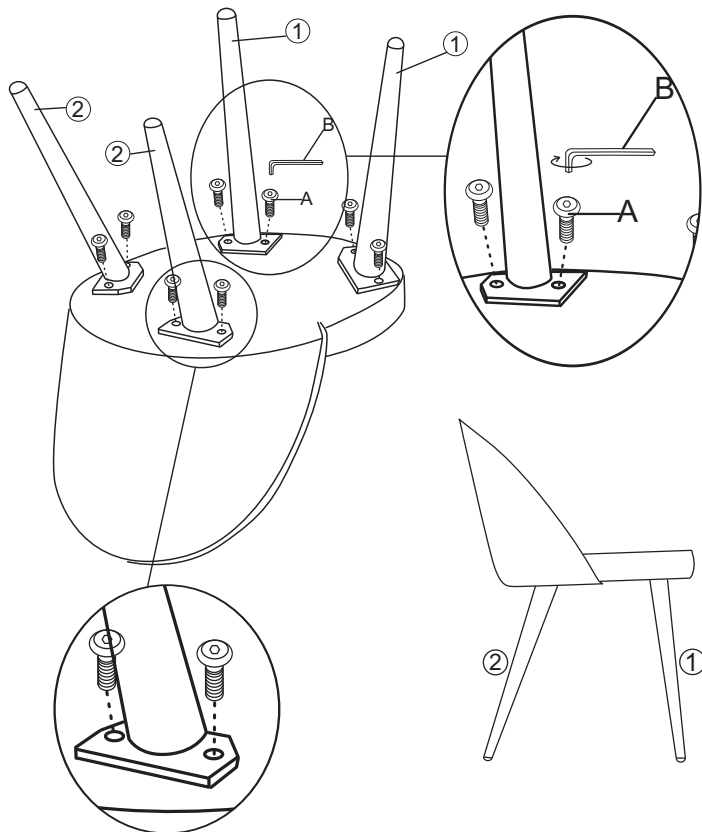

No.	DESCRIPTION	QTY.
1	<b>88888-29 SP-Velvet Chair -Yellow - Leg "front"</b>	2pcs
2	<b>88888-51 SP-Velvet Chair -Yellow - Leg "back"</b>	2pcs
3	<b>88888-111 SP-Velvet Chair -Yellow - Seat</b>	1pc

COMPLETED ASSEMBLE

# ASSEMBLY INSTRUCTION

MODEL: **Velvet Chair - Blue** (19924-887)

**Hardware List**

**88888-275 SP-Velvet Chair -Blue - Screw Set**

No.	DESCRIPTION	QTY.
A	JCBC M8x25mm 	8pcs
B	5# Allen key 	1pc

**Part List**

No.	DESCRIPTION	QTY.
1	<b>88888-29 SP-Velvet Chair -Blue - Leg "front"</b>	2pcs
2	<b>88888-51 SP-Velvet Chair -Blue - Leg "back"</b>	2pcs
3	<b>88888-111 SP-Velvet Chair -Blue - Seat</b>	1pc

**COMPLETED ASSEMBLE**