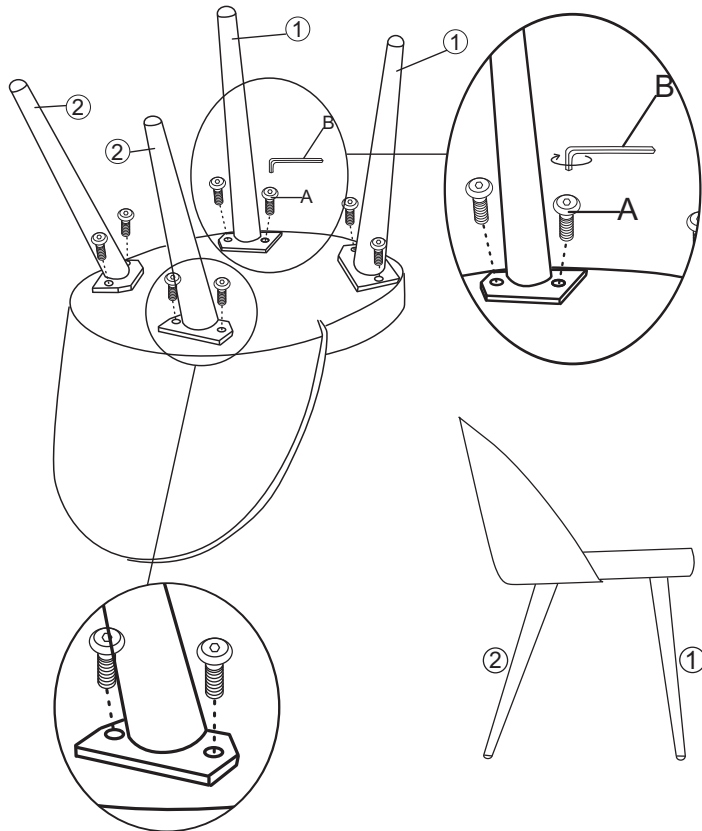

ASSEMBLY INSTRUCTION

MODEL: **Velvet Chair - Light Grey** (19960-995)

Hardware List

88888-275 SP-Velvet Chair -Light Grey - Screw Set

No.	DESCRIPTION	QTY.
A	JCBC M8x25mm	8pcs
B	5# Allen key	1pc

Part List

No.	DESCRIPTION	QTY.
1	88888-29 SP-Velvet Chair -Light Grey - Leg "front"	2pcs
2	88888-51 SP-Velvet Chair -Light Grey - Leg "back"	2pcs
3	88888-111 SP-Velvet Chair -Light Grey - Seat	1pc