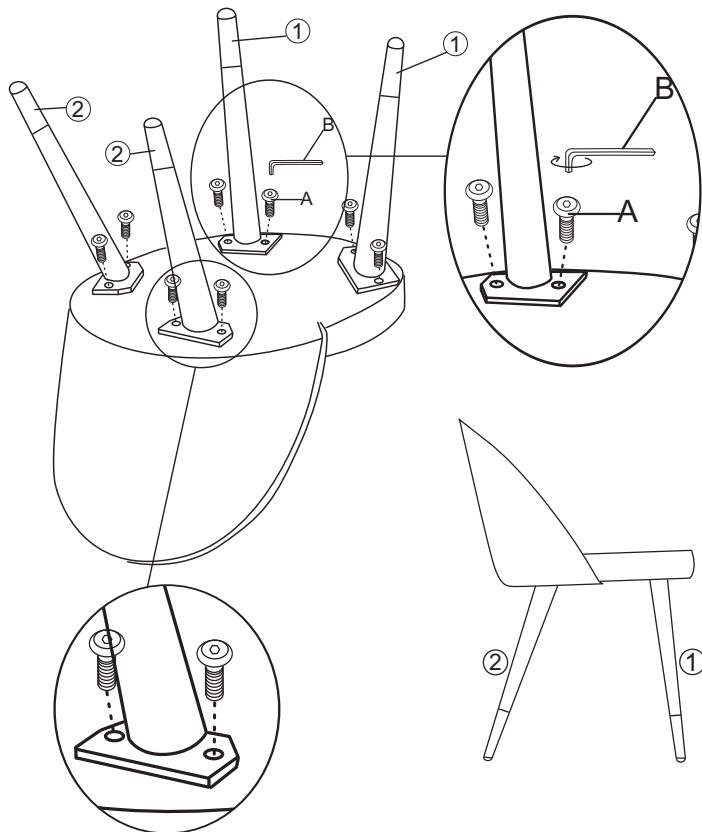

ASSEMBLY INSTRUCTION

MODEL: **Velvet Chair - Black** (19925-888)

Hardware List

88888-275 SP-Velvet Chair -Black - Screw Set

No.	DESCRIPTION	QTY.
A	JCBC M8x25mm	8pcs
B	5# Allen key	1pc

Part List

No.	DESCRIPTION	QTY.
1	88888-29 SP-Velvet Chair -Black - Leg "front"	2pcs
2	88888-51 SP-Velvet Chair -Black - Leg "back"	2pcs
3	88888-111 SP-Velvet Chair -Black - Seat	1pc