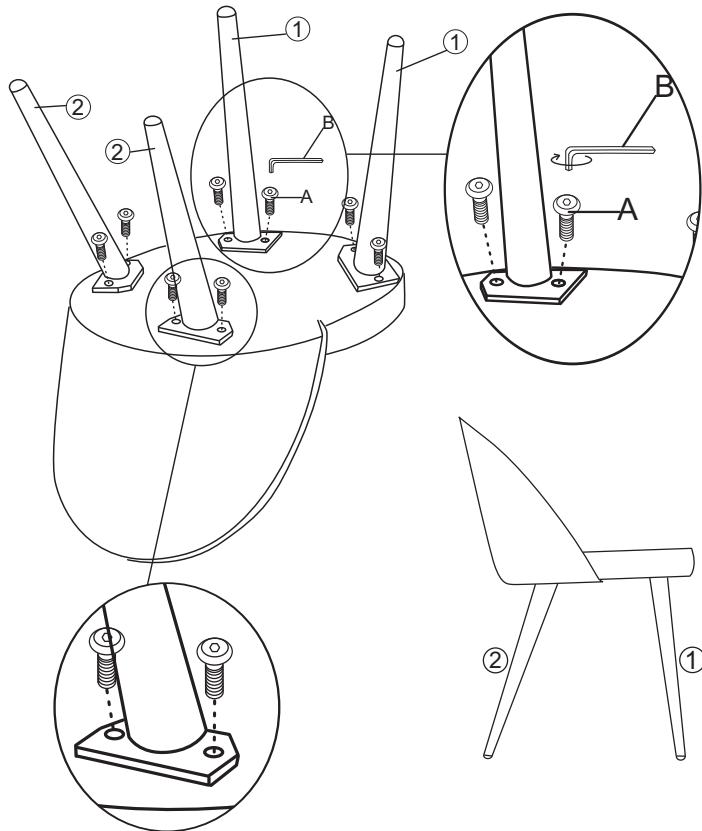

ASSEMBLY INSTRUCTION

MODEL: **Velvet Chair - Creme** (19924-880)

Hardware List

88888-275 SP-Velvet Chair -Creme - Screw Set

No.	DESCRIPTION	QTY.
A	JCBC M8x25mm	8pcs
B	5# Allen key	1pc

Part List

No.	DESCRIPTION	QTY.
1	88888-29 SP-Velvet Chair -Creme - Leg "front"	2pcs
2	88888-51 SP-Velvet Chair -Creme - Leg "back"	2pcs
3	88888-111 SP-Velvet Chair -Creme - Seat	1pc