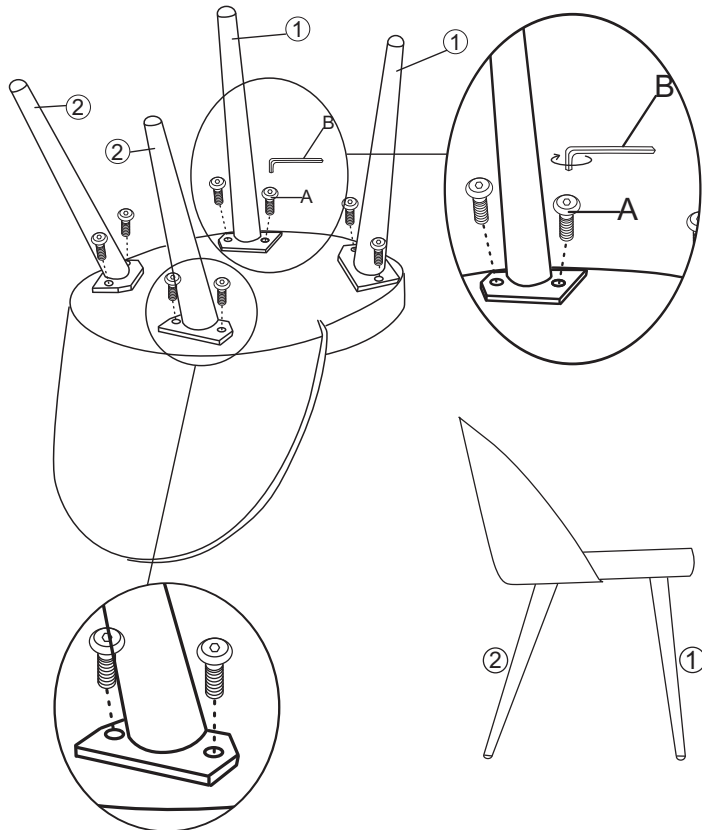

ASSEMBLY INSTRUCTION

MODEL: **Velvet Chair - Dusty Pink** (19924-889)

Hardware List

88888-275 SP-Velvet Chair -Dusty Pink - Screw Set

No.	DESCRIPTION	QTY.
A	JCBC M8x25mm	8pcs
B	5# Allen key	1pc

Part List

No.	DESCRIPTION	QTY.
1	88888-29 SP-Velvet Chair -Dusty Pink - Leg "front"	2pcs
2	88888-51 SP-Velvet Chair -Dusty Pink - Leg "back"	2pcs
3	88888-111 SP-Velvet Chair -Dusty Pink - Seat	1pc