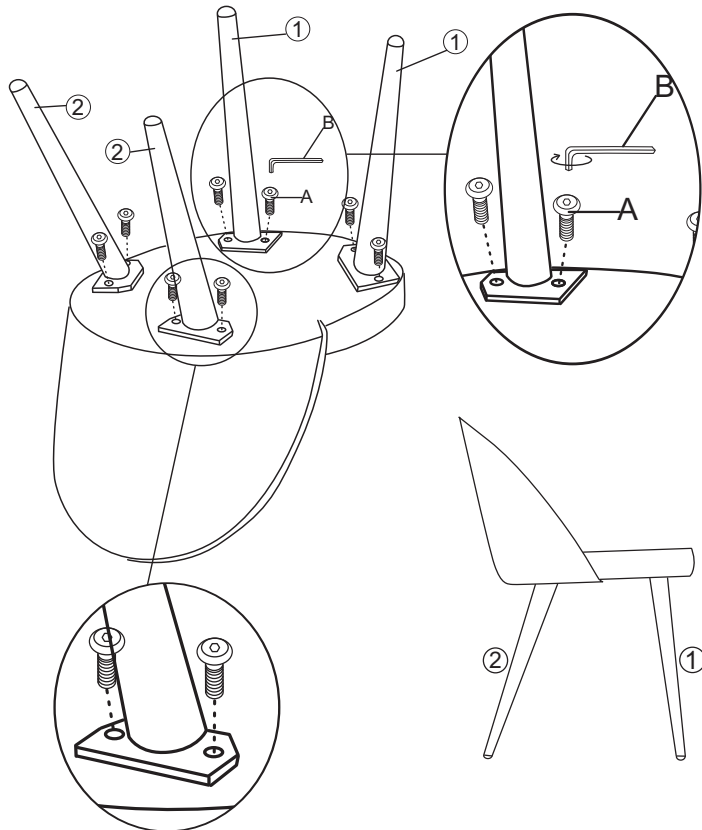

ASSEMBLY INSTRUCTION

MODEL: **Velvet Chair - Dusty Pink** (19960-999)

Hardware List

88888-275 SP-Velvet Chair -Dusty Pink - Screw Set

No.	DESCRIPTION	QTY.
A	JCBC M8x25mm	8pcs
B	5# Allen key	1pc

Part List

No.	DESCRIPTION	QTY.
1	88888-29 SP-Velvet Chair -Dusty Pink - Leg "front"	2pcs
2	88888-51 SP-Velvet Chair -Dusty Pink - Leg "back"	2pcs
3	88888-111 SP-Velvet Chair -Dusty Pink - Seat	1pc