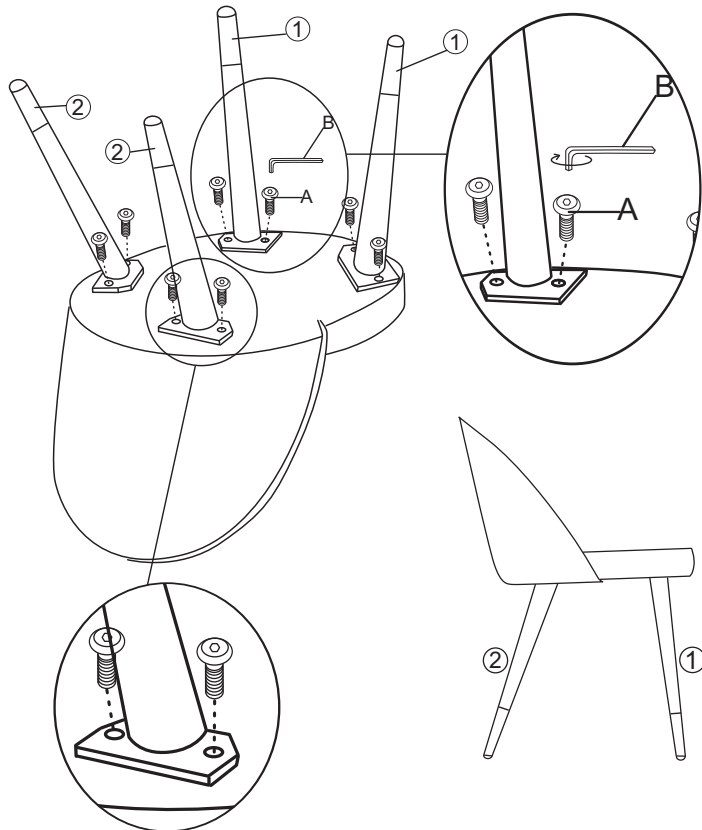

ASSEMBLY INSTRUCTION

MODEL: **Velvet Chair - Dusty Pink** (19925-889)

Hardware List

88888-275 SP-Velvet Chair -Dusty Pink - Screw Set

No.	DESCRIPTION	QTY.
A	JCBC M8x25mm	8pcs
B	5# Allen key	1pc

Part List

No.	DESCRIPTION	QTY.
1	88888-29 SP-Velvet Chair -Dusty Pink - Leg "front"	2pcs
2	88888-51 SP-Velvet Chair -Dusty Pink - Leg "back"	2pcs
3	88888-111 SP-Velvet Chair -Dusty Pink - Seat	1pc