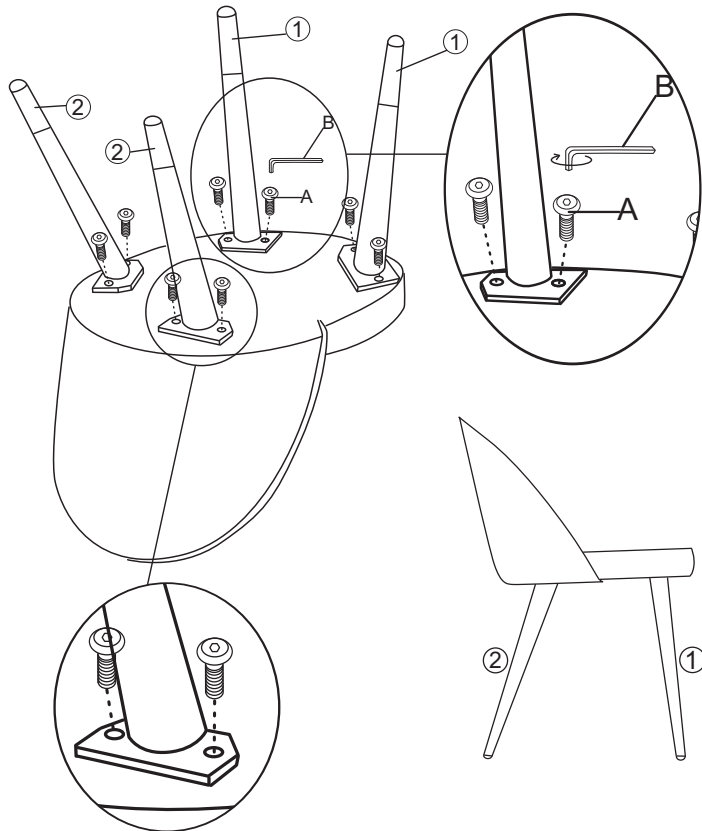

# ASSEMBLY INSTRUCTION

MODEL: **Velvet Chair - Green** (19924-884)

**Hardware List**

**88888-275 SP-Velvet Chair -Green - Screw Set**

No.	DESCRIPTION	QTY.
A	JCBC M8x25mm 	8pcs
B	5# Allen key 	1pc

**Part List**

No.	DESCRIPTION	QTY.
1	<b>88888-29 SP-Velvet Chair -Green - Leg "front"</b>	2pcs
2	<b>88888-51 SP-Velvet Chair -Green - Leg "back"</b>	2pcs
3	<b>88888-111 SP-Velvet Chair -Green - Seat</b>	1pc

**COMPLETED ASSEMBLE**

# ASSEMBLY INSTRUCTION

MODEL: **Velvet Chair - Grey** (19924-885)

**Hardware List**

**88888-275 SP-Velvet Chair -Grey - Screw Set**

No.	DESCRIPTION	QTY.
A	JCBC M8x25mm 	8pcs
B	5# Allen key 	1pc

**Part List**

No.	DESCRIPTION	QTY.
1	<b>88888-29 SP-Velvet Chair -Grey - Leg "front"</b>	2pcs
2	<b>88888-51 SP-Velvet Chair -Grey - Leg "back"</b>	2pcs
3	<b>88888-111 SP-Velvet Chair -Grey - Seat</b>	1pc

**COMPLETED ASSEMBLE**