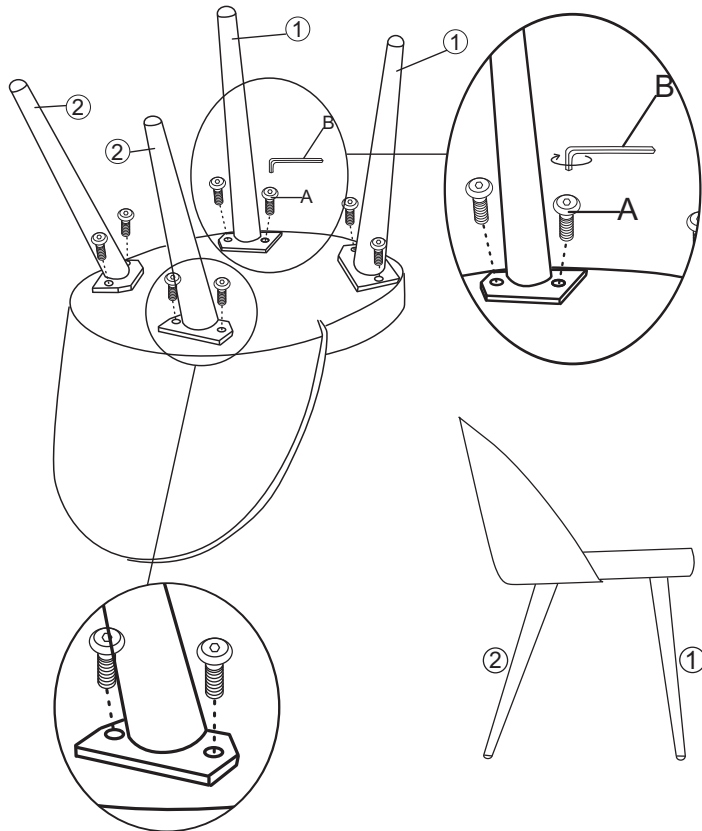

# ASSEMBLY INSTRUCTION

MODEL: **Velvet Chair - Green** (19924-884)

**Hardware List**

**88888-275 SP-Velvet Chair -Green - Screw Set**

No.	DESCRIPTION	QTY.
A	JCBC M8x25mm 	8pcs
B	5# Allen key 	1pc

**Part List**

No.	DESCRIPTION	QTY.
1	<b>88888-29 SP-Velvet Chair -Green - Leg "front"</b>	2pcs
2	<b>88888-51 SP-Velvet Chair -Green - Leg "back"</b>	2pcs
3	<b>88888-111 SP-Velvet Chair -Green - Seat</b>	1pc

**COMPLETED ASSEMBLE**

# ASSEMBLY INSTRUCTION

MODEL: **Velvet Chair - Grey** (19924-885)

**Hardware List**

**88888-275 SP-Velvet Chair -Grey - Screw Set**

No.	DESCRIPTION	QTY.
A	JCBC M8x25mm 	8pcs
B	5# Allen key 	1pc

**Part List**