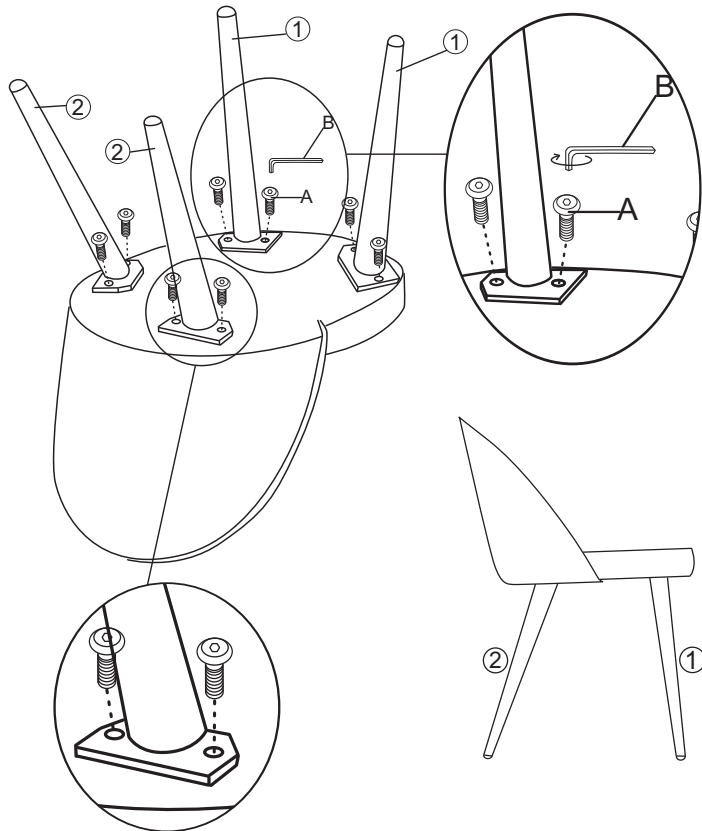

ASSEMBLY INSTRUCTION

MODEL: **Velvet Chair - Rust** (19924-886)

Hardware List

88888-275 SP-Velvet Chair -Rust - Screw Set

No.	DESCRIPTION	QTY.
A	JCBC M8x25mm	8pcs
B	5# Allen key	1pc

Part List

No.	DESCRIPTION	QTY.
1	88888-29 SP-Velvet Chair -Rust - Leg "front"	2pcs
2	88888-51 SP-Velvet Chair -Rust - Leg "back"	2pcs
3	88888-111 SP-Velvet Chair -Rust - Seat	1pc