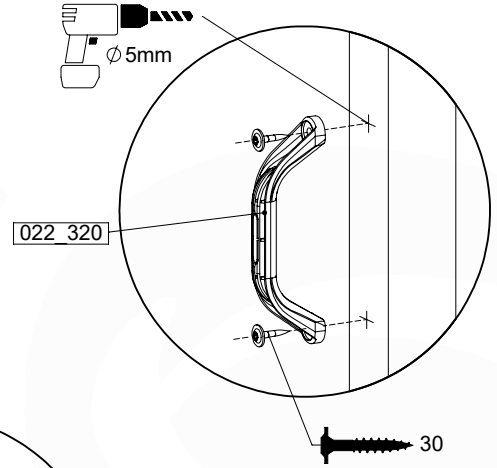

15-4

**Fireman's Pole (201_275)
040_335 Part 2**

16 Accessories

AC01

(194_119)

	PartNo	PartName	QTY.
Hardware Pack	001_406	Stealth Screw 8x45	1
	002_041	Dome head screw 4.5 x 20 mm	3
	002_042	Dome head screw 3.5 x 13mm	4
	002_219	Gap Point Screw T25 - 5x30	2
Other	022_300	Steering Wheel	1
	022_800	Rail P/T 105	1
	022_910	Sandpad	1
	103_901	Logo ID Plate	1
	104_107	Tool Set Climbing Units	1
	120_024	Tower Flag	1
	122_302	Telescope	1

Accessory set - P02-29-9-2021 - v4