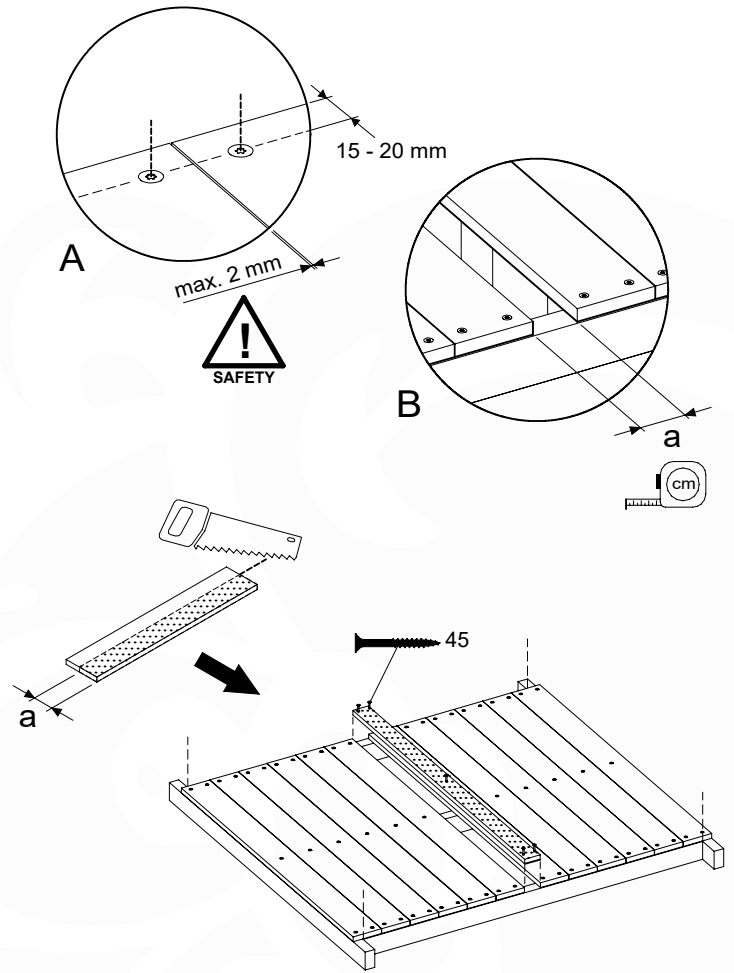

05c

05d

05e

06 Playground Foundation

FD05

07 Base Tower

BT14

	PartNo	PartName	QTY.
Hardware pack	001_406	Stealth Screw 8x45	6
	001_417	Stealth Screw 8x80	4
	002_220	Gap Point Screw T25 - 5x45	118
	002_223	Gap Point Screw T25 - 5x80	20
	022_31x	bpc-base version 3	8
	022_84x	bpc cover	8
Other	007_001	Ground-anchor	2
Timber	A240	Post 70x70 L2400	4
	C114	Beam 1140 mm	5
	D100	Board 1000 mm	14
	D114	Board 1140 mm	12

Base Tower NL - P21 - BT14 - 15-10-2021 - v2.1

07-1

07-2

07-3

07-4

08 Balustrade

BL04 (2x)

	PartNo	PartName	QTY.
Hardware Pack	002_220	Gap Point Screw T25 - 5x45	24
	002_223	Gap Point Screw T25 - 5x80	4
Timber	C114	Beam 1140 mm	1
	D65	Board 650 mm	6

Balustrade 120 - P03 T - 8-10-2021 - v1.1

08-1

09 Rock Wall

RW09

	PartNo	PartName	QTY.
Hardware Pack	001_102	Washer Head Screw T40 M8x30	10
	002_220	Gap Point Screw T25 - 5x45	44
	002_223	Gap Point Screw T25 - 5x80	8
	003_010	M8 spring lock washer	10
	004_050	M8 22mm Drive in Nut	10
Other	022_50x	Climbing Rock	5
	120_102	Handgrip set (complete 2x)	1
Timber	C114	Beam 1140 mm	1
	C206	Beam 2060 mm	1
	D65	Board 650 mm	10