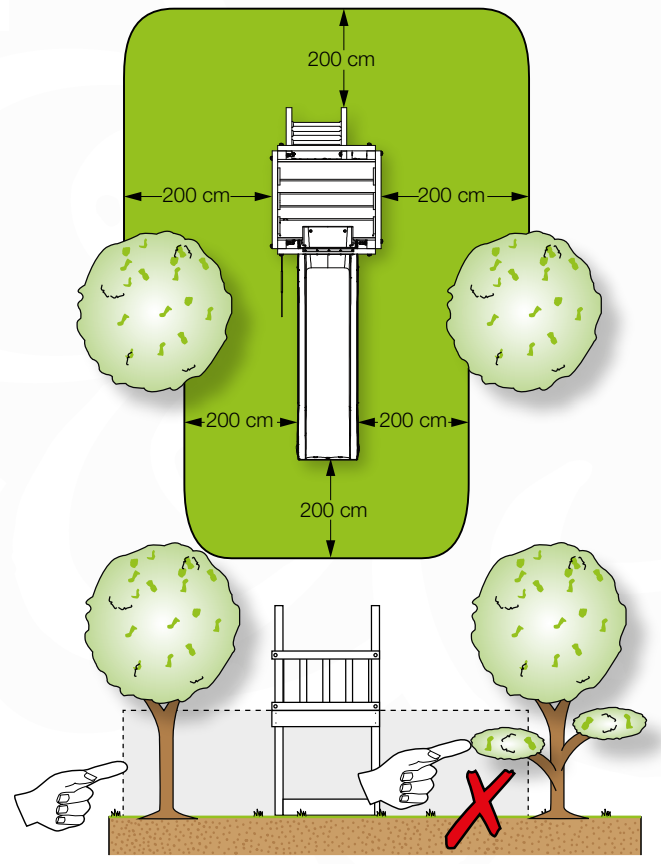

05c

05d

05e

06 Playground Foundation

FD05

07 Base Tower

BT14

	PartNo	PartName	QTY.
Hardware pack	001_406	Stealth Screw 8x45	6
	001_417	Stealth Screw 8x80	4
	002_220	Gap Point Screw T25 - 5x45	118
	002_223	Gap Point Screw T25 - 5x80	20
	022_31x	bpc-base version 3	8
	022_84x	bpc cover	8
Other	007_001	Ground-anchor	2
Timber	A240	Post 70x70 L2400	4
	C114	Beam 1140 mm	5
	D100	Board 1000 mm	14
	D114	Board 1140 mm	12