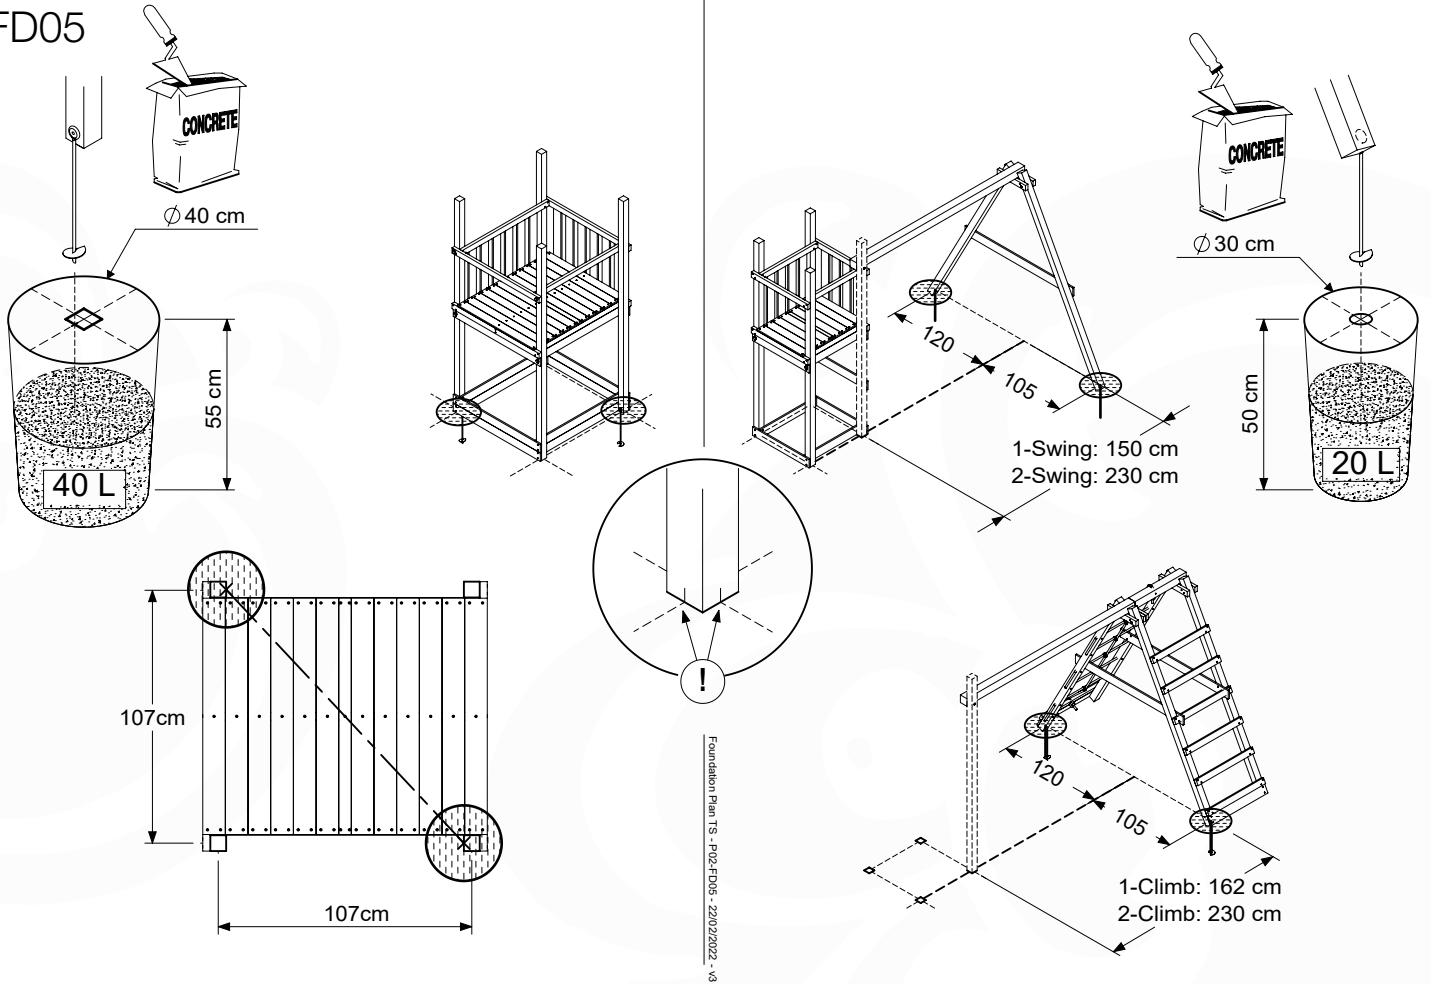

05c

05d

05e

06 Playground Foundation

FD05

07 Base Tower

BT14

	PartNo	PartName	QTY.
Hardware pack	001_406	Stealth Screw 8x45	6
	001_417	Stealth Screw 8x80	4
	002_220	Gap Point Screw T25 - 5x45	118
	002_223	Gap Point Screw T25 - 5x80	20
	022_31x	bpc-base version 3	8
	022_84x	bpc cover	8
Other	007_001	Ground-anchor	2
Timber	A240	Post 70x70 L2400	4
	C114	Beam 1140 mm	5
	D100	Board 1000 mm	14
	D114	Board 1140 mm	12

Base Tower NL - P21 - BT14 - 15-10-2021 - v2.1

07-1

07-2

07-3

07-4

08 Balustrade

BL04 (2x)

	PartNo	PartName	QTY.
Hardware Pack	002_220	Gap Point Screw T25 - 5x45	24
	002_223	Gap Point Screw T25 - 5x80	4
Timber	C114	Beam 1140 mm	1
	D65	Board 650 mm	6