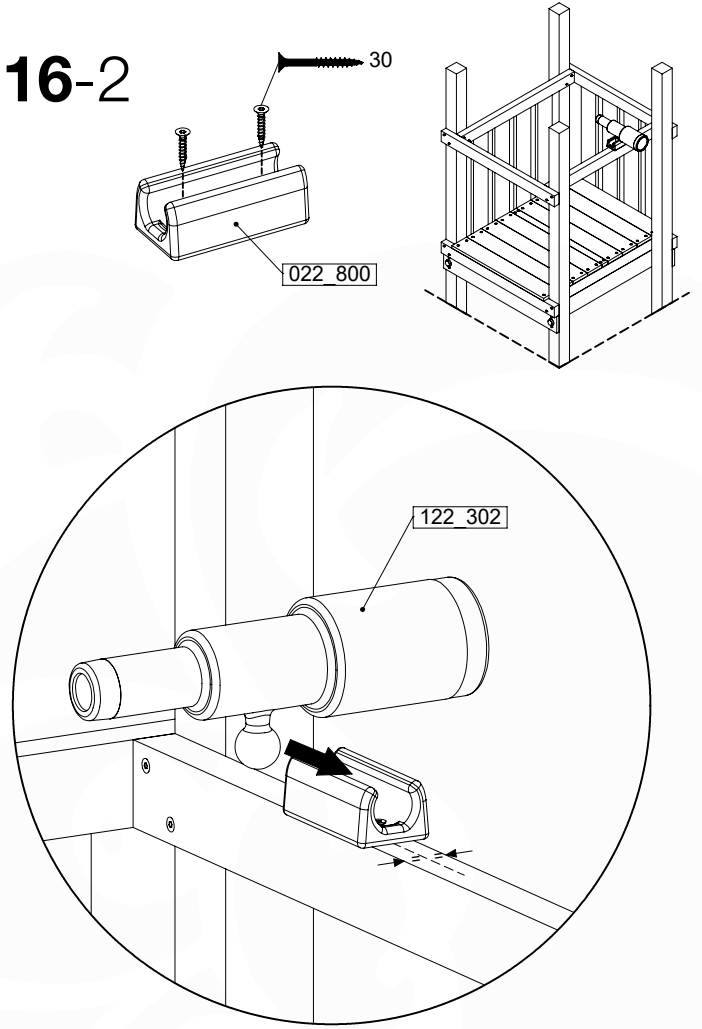

16-2

Accessory set - P03 - 29-9-2021 - v4