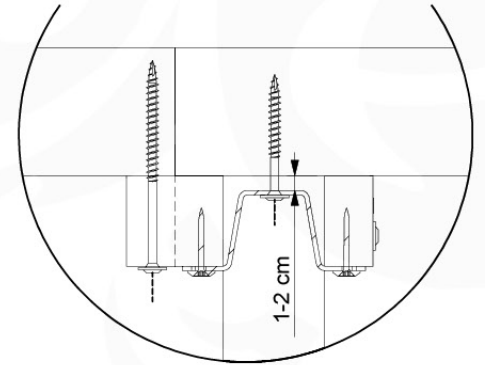

ClimbPart2 - P09-1P - 3-11-2021 - v4.0

2 x 80

Ø 5 mm

Ø 5 mm

2 x 80

2 positions

B240
B220

B67