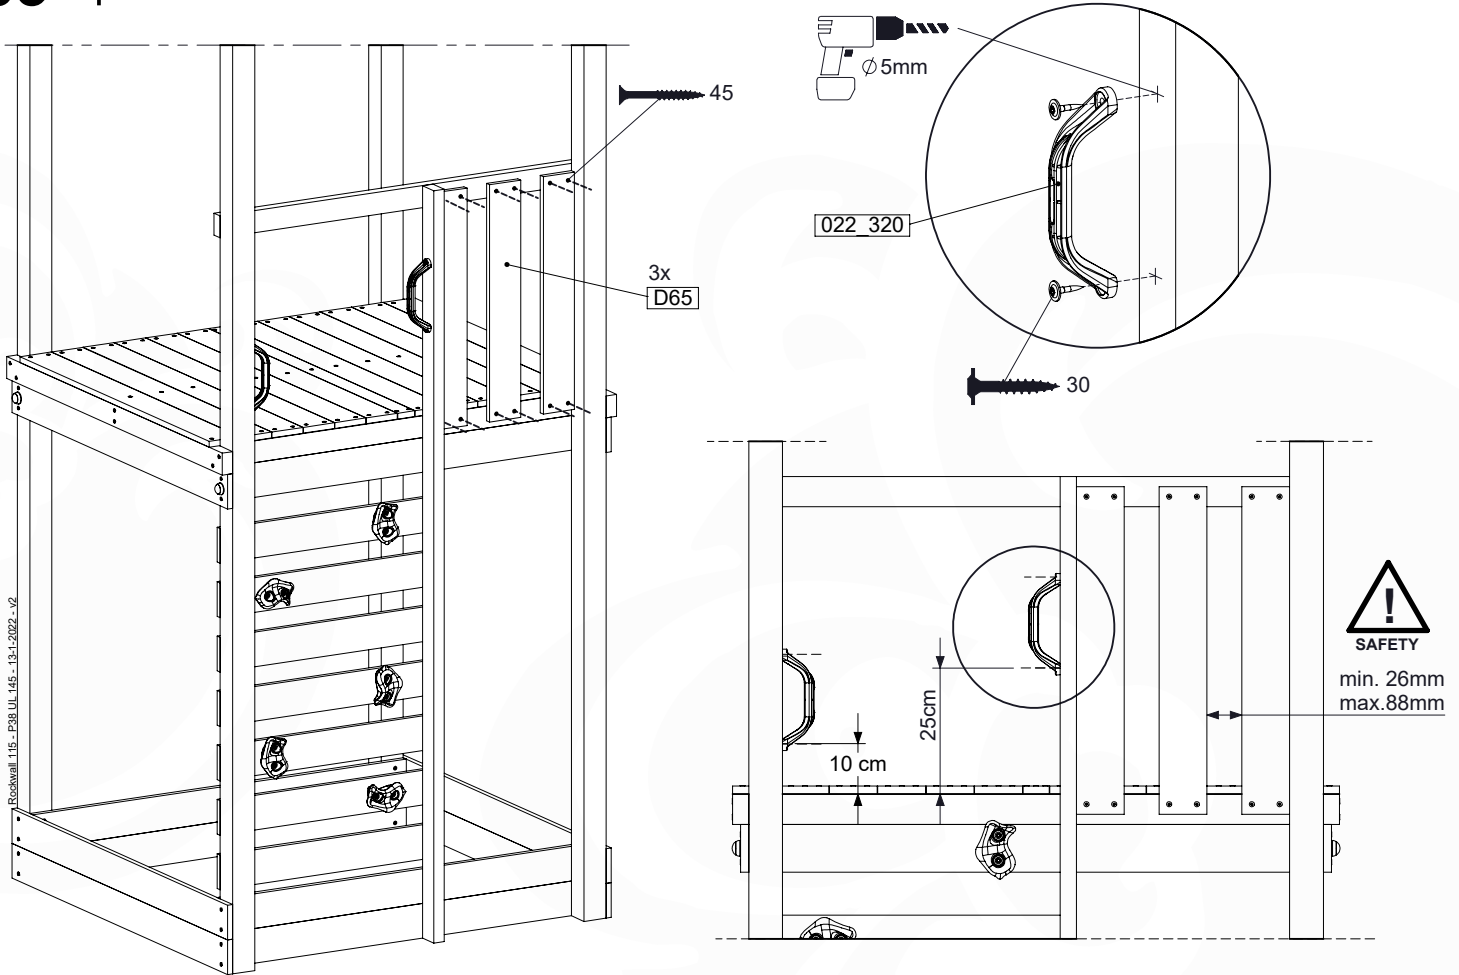

09-4

10 Roof

RF08