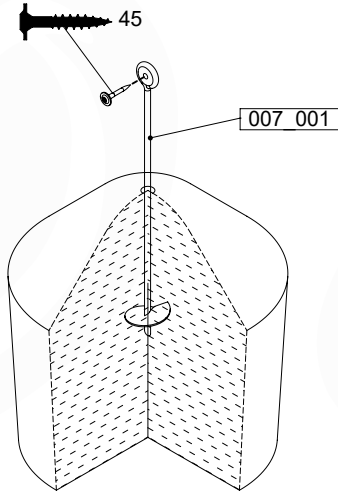

12 Ground Anchors

GA05

Parts:

Assembly Package Tower
194_300