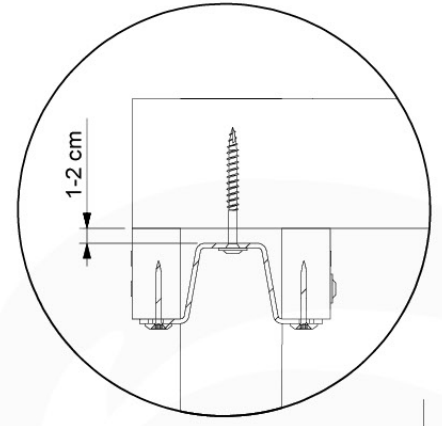

B240
B220

ClimbPart2 - P09-1P - 3-11-2021 - v4.0

2 x 80

Ø 5 mm

Ø 5 mm

2 x 80