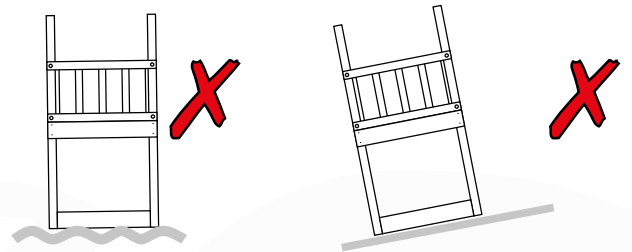

05 Safe Playground

05a