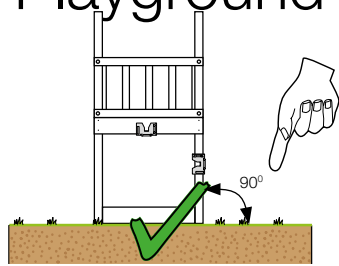

05 Safe Playground

05a