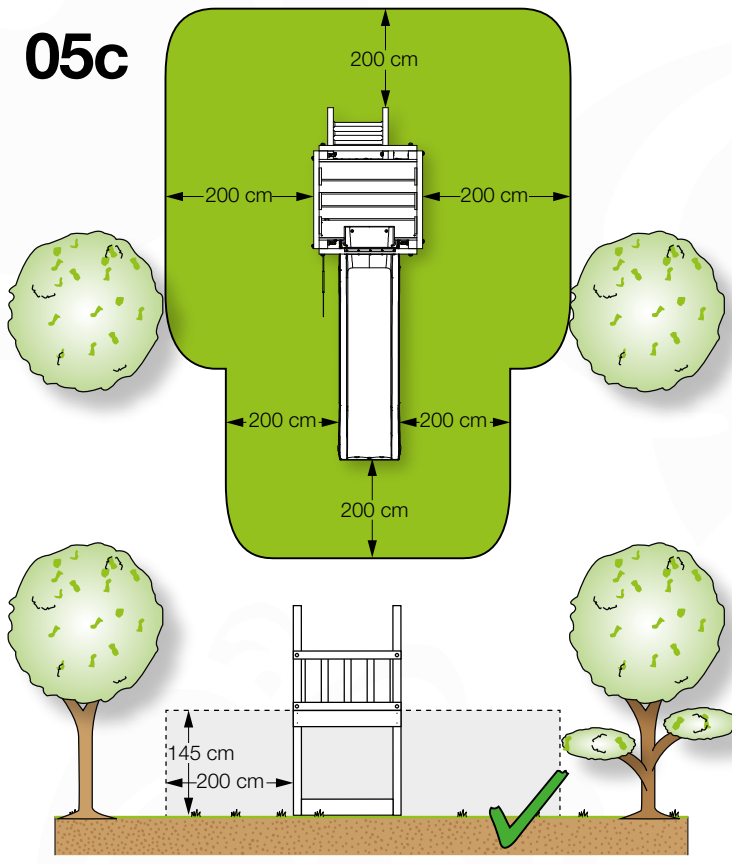

05c

05d

05e

06 Playground Foundation

FD05

07 Base Tower

BT14

	PartNo	PartName	QTY.
Hardware pack	001_406	Stealth Screw 8x45	6
	001_417	Stealth Screw 8x80	4
	002_220	Gap Point Screw T25 - 5x45	118
	002_223	Gap Point Screw T25 - 5x80	20
	022_31x	bpc-base version 3	8
	022_84x	bpc cover	8
Other	007_001	Ground-anchor	2
Timber	A240	Post 70x70 L2400	4
	C114	Beam 1140 mm	5
	D100	Board 1000 mm	14
	D114	Board 1140 mm	12