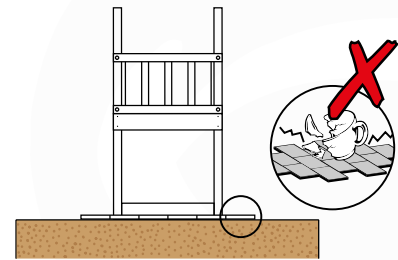

05c

05d

05e

06 Playground Foundation

FD05

07 Base Tower

BT14

	PartNo	PartName	QTY.
Hardware pack	001_406	Stealth Screw 8x45	6
	001_417	Stealth Screw 8x80	4
	002_220	Gap Point Screw T25 - 5x45	118
	002_223	Gap Point Screw T25 - 5x80	20
	022_31x	bpc-base version 3	8
	022_84x	bpc cover	8
Other	007_001	Ground-anchor	2
Timber	A240	Post 70x70 L2400	4
	C114	Beam 1140 mm	5
	D100	Board 1000 mm	14
	D114	Board 1140 mm	12