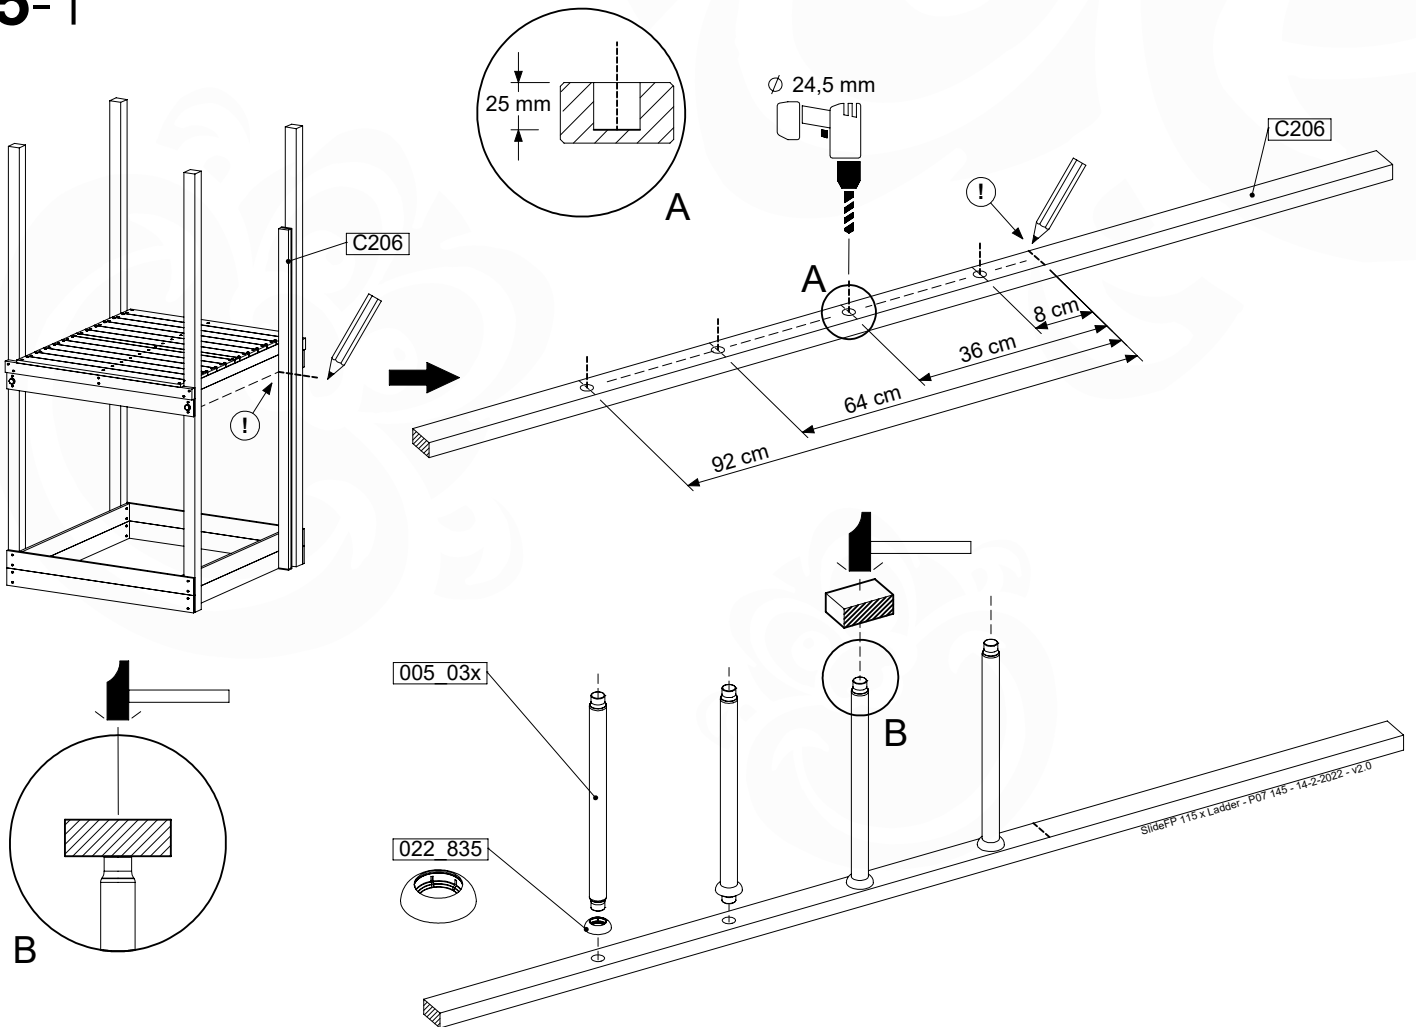

15 Firemans Pole & Ladder

FP17

	PartNo	PartName	QTY.
Hardware Pack(s)	001_103	M8 Washer Head Screw 40mm	2
	002_220	Gap Point Screw T25 - 5x45	12
	002_223	Gap Point Screw T25 - 5x80	8
	003_010	M8 spring lock washer	2
	003_040	M8 Washer	2
	004_052	M8 Drive-in Nut 30mm	2
	004_054	M8 Drive-in Nut 45mm	2
Other	005_03x	Ladder Rung Y/B/G/R	4
	022_31x	bpc-base version 3	2
	022_84x	bpc cover	2
	022_835	Rung Cap	8
	102_915	Fireman's Pole	1
	120_102	Handgrip set (complete 2x)	1
Timber	C114	Beam 1140 mm	1
	C206	Beam 2060 mm	1

15-1