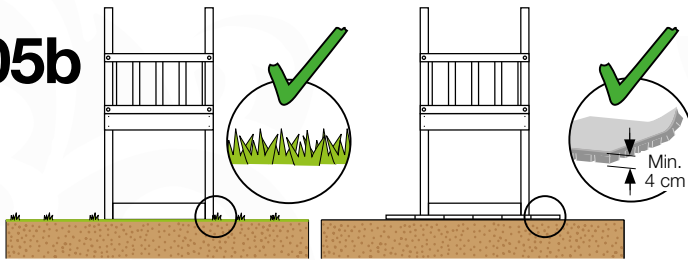

05c

05d

05e

06 Playground Foundation

FD05

07 Base Tower

BT14

	PartNo	PartName	QTY.
Hardware pack	001_406	Stealth Screw 8x45	6
	001_417	Stealth Screw 8x80	4
	002_220	Gap Point Screw T25 - 5x45	118
	002_223	Gap Point Screw T25 - 5x80	20
	022_31x	bpc-base version 3	8
	022_84x	bpc cover	8
Other	007_001	Ground-anchor	2
Timber	A240	Post 70x70 L2400	4
	C114	Beam 1140 mm	5
	D100	Board 1000 mm	14
	D114	Board 1140 mm	12