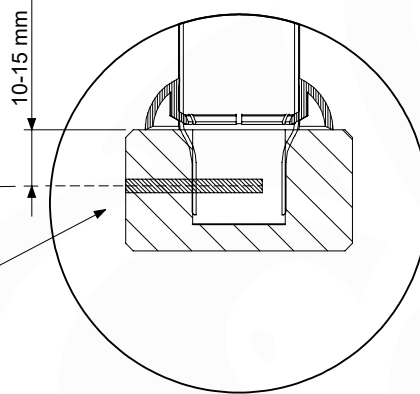

15-4

**Fireman's Pole (201_275)
040_335 Part 2**

16 Accessories

AC01

(194_119)

	PartNo	PartName	QTY.
Hardware Pack	001_406	Stealth Screw 8x45	1
	002_041	Dome head screw 4.5 x 20 mm	3
	002_042	Dome head screw 3.5 x 13mm	4
	002_219	Gap Point Screw T25 - 5x30	2
Other	022_300	Steering Wheel	1
	022_800	Rail P/T 105	1
	022_910	Sandpad	1
	103_901	Logo ID Plate	1
	104_107	Tool Set Climbing Units	1
	120_024	Tower Flag	1
	122_302	Telescope	1

Accessory set - P02-29-9-2021 - v4