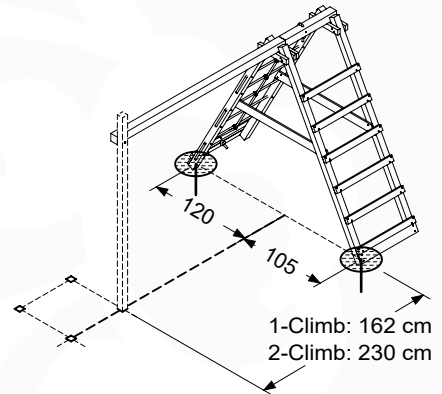

# 07 Base Tower

BT20

	PartNo	PartName	QTY.
Hardware pack	001_406	Stealth Screw 8x45	6
	001_417	Stealth Screw 8x80	4
	002_220	Gap Point Screw T25 - 5x45	135
	002_223	Gap Point Screw T25 - 5x80	40
Other	007_001	Ground-anchor	2
	022_31x	bpc-base version 3	8
	022_84x	bpc cover	8
Timber	B270	Post 90x90 L2700	4
	C141	Beam 1410 mm	10
	D123	Board 1230 mm	17
	D141	Board 1410 mm	12