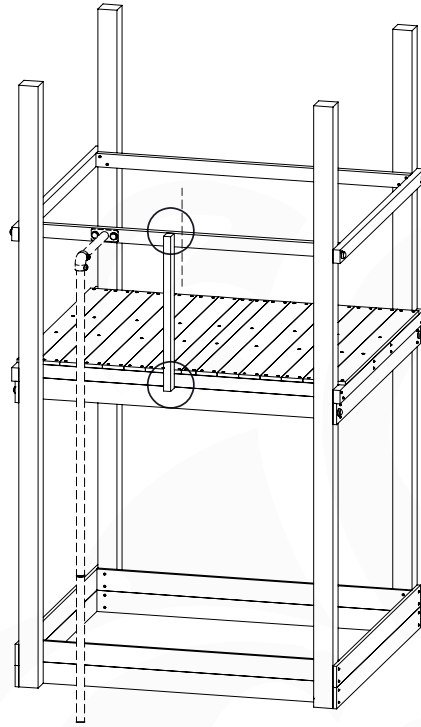

18-1

19 Accessories

AC01

(194_119)

	PartNo	PartName	QTY.
Hardware Pack 100_617	001_406	Stealth Screw 8x45	1
	002_041	Dome head screw 4.5 x 20 mm	3
	002_042	Dome head screw 3.5 x 13mm	4
	002_219	Gap Point Screw T25 - 5x30	2
Other	022_300	Steering Wheel	1
	022_800	Rail P/T 105	1
	022_910	Sandpad	1
	103_901	Logo ID Plate	1
	104_107	Tool Set Climbing Units	1
	120_024	Tower Flag	1
	122_302	Telescope	1

Accessory set - P02 - 29-9-2021 - v4