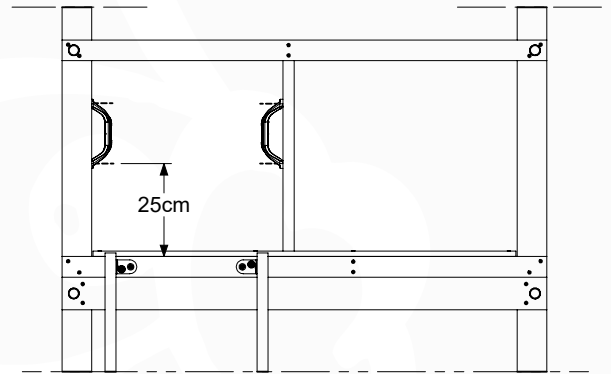

12-5

13 Roof

RF15

	PartNo	PartName	QTY.
Hardware pack	001_417	Stealth Screw 8x80	4
	002_220	Gap Point Screw T25 - 5x45	108
Timber	C96	Beam L=(900+beam height) mm	4
	D123	Board 1230 mm	1
	D154	Board 1540 mm	24

Roof Chalet 140 - P02 - 3-11-2021 - v1.0