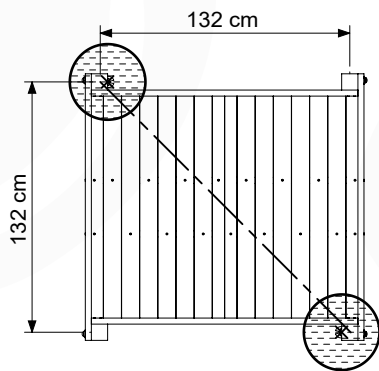

06 Playground Foundation

FD10

Foundation Plan - F05-FD10
22/02/2022 - v2