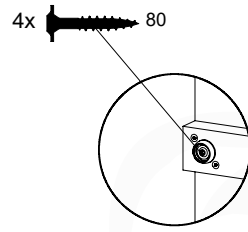

07-4

Manual DL Base Tower ET20