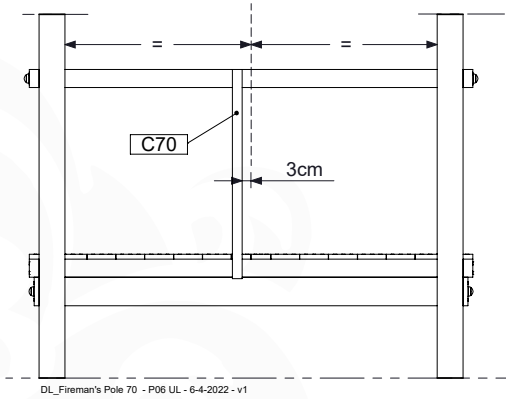

18-1

19 Accessories

AC01

(194_119)

	PartNo	PartName	QTY.
Hardware Pack 100_617	001_406	Stealth Screw 8x45	1
	002_041	Dome head screw 4.5 x 20 mm	3
	002_042	Dome head screw 3.5 x 13mm	4
	002_219	Gap Point Screw T25 - 5x30	2
Other	022_300	Steering Wheel	1
	022_800	Rail P/T 105	1
	022_910	Sandpad	1
	103_901	Logo ID Plate	1
	104_107	Tool Set Climbing Units	1
	120_024	Tower Flag	1
	122_302	Telescope	1

Accessory set - P02 - 29-9-2021 - v4