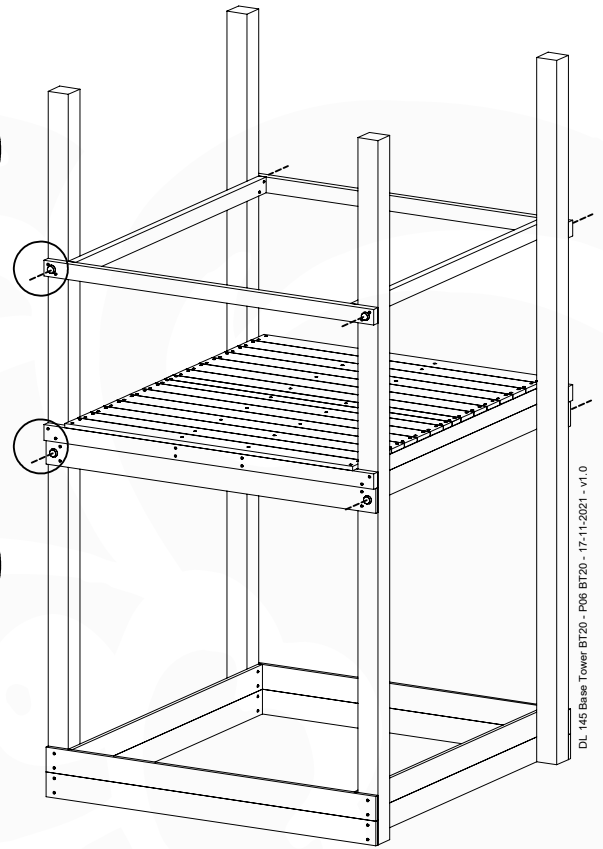

07-4

Manual DL Base Tower ET20