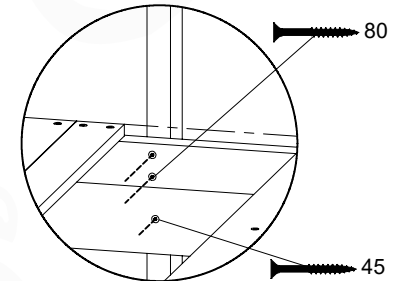

11 Rock Wall

RW18

	PartNo	PartName	QTY.
Hardware Pack	001_102	Washer Head Screw T40 M8x30	10
	002_220	Gap Point Screw T25 - 5x45	32
	002_223	Gap Point Screw T25 - 5x80	4
	003_010	M8 spring lock washer	10
	004_050	M8 Drive-in Nut 22mm	10
Other	022_50x	Climbing Rock	5
	120_102	Handgrip set (complete 2x)	1
Timber	C206	Beam 2060 mm	1
	D65	Board 650 mm	7

DL Rockwall 140 - P03 UR 145 - 2-9-2022 - v2

11-1