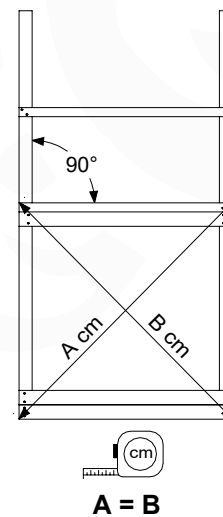

07 Base Tower

BT20

	PartNo	PartName	QTY.
Hardware pack	001_406	Stealth Screw 8x45	6
	001_417	Stealth Screw 8x80	4
	002_220	Gap Point Screw T25 - 5x45	135
	002_223	Gap Point Screw T25 - 5x80	40
Other	007_001	Ground-anchor	2
	022_31x	bpc-base version 3	8
	022_84x	bpc cover	8
Timber	B270	Post 90x90 L2700	4
	C141	Beam 1410 mm	10
	D123	Board 1230 mm	17
	D141	Board 1410 mm	12

07-1