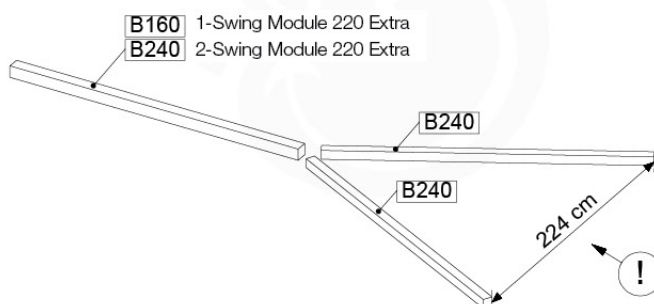

PartNo	PartName	QTY.
Hardware Pack	001_406	Stealth Screw 8x45	4
	001_417	Stealth Screw 8x80	4
	001_422	Stealth Screw 8x137	3
	002_220	Gap Point Screw T25 - 5x45	12
	002_223	Gap Point Screw T25 - 5x80	6
Other	005_528	Swing Beam Bracket 7x7	1
	005_529	Swing Beam Bracket 9x9	1
	007_001	Ground-anchor	2
Hardware Pack	022_31x	bpc-base version 3	2
	022_84x	bpc cover	2
	023_031	Finishing Washer GPS 5.0	2
Other	101_003	Swing hook with Carabiner	4

06-1