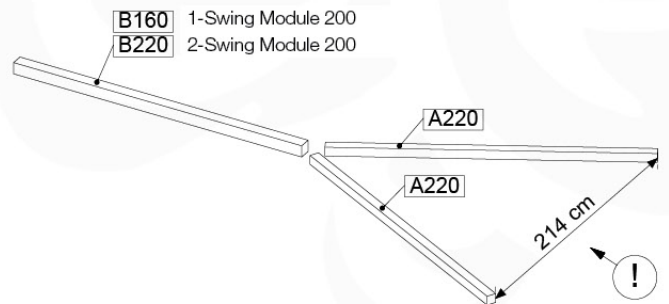

PartNo	PartName	QTY.
Hardware Pack	001_406	Stealth Screw 8x45	4
	001_417	Stealth Screw 8x80	4
	001_422	Stealth Screw 8x137	3
	002_220	Gap Point Screw T25 - 5x45	12
	002_223	Gap Point Screw T25 - 5x80	6
Other	005_528	Swing Beam Bracket 7x7	1
	005_529	Swing Beam Bracket 9x9	1
	007_001	Ground-anchor	2
Hardware Pack	022_31x	bpc-base version 3	2
	022_84x	bpc cover	2
	023_031	Finishing Washer GPS 5.0	2
Other	101_003	Swing hook with Carabiner	4

06-1