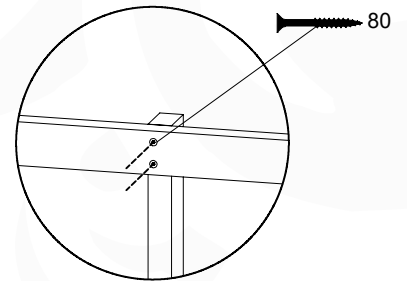

11 Rock Wall

RW18

	PartNo	PartName	QTY.
Hardware Pack	001_102	Washer Head Screw T40 M8x30	10
	002_220	Gap Point Screw T25 - 5x45	32
	002_223	Gap Point Screw T25 - 5x80	4
	003_010	M8 spring lock washer	10
	004_050	M8 Drive-in Nut 22mm	10
Other	022_50x	Climbing Rock	5
	120_102	Handgrip set (complete 2x)	1
Timber	C206	Beam 2060 mm	1
	D65	Board 650 mm	7

DL Rockwall 140 - P03 UR 145 - 2-9-2022 - v2

11-1