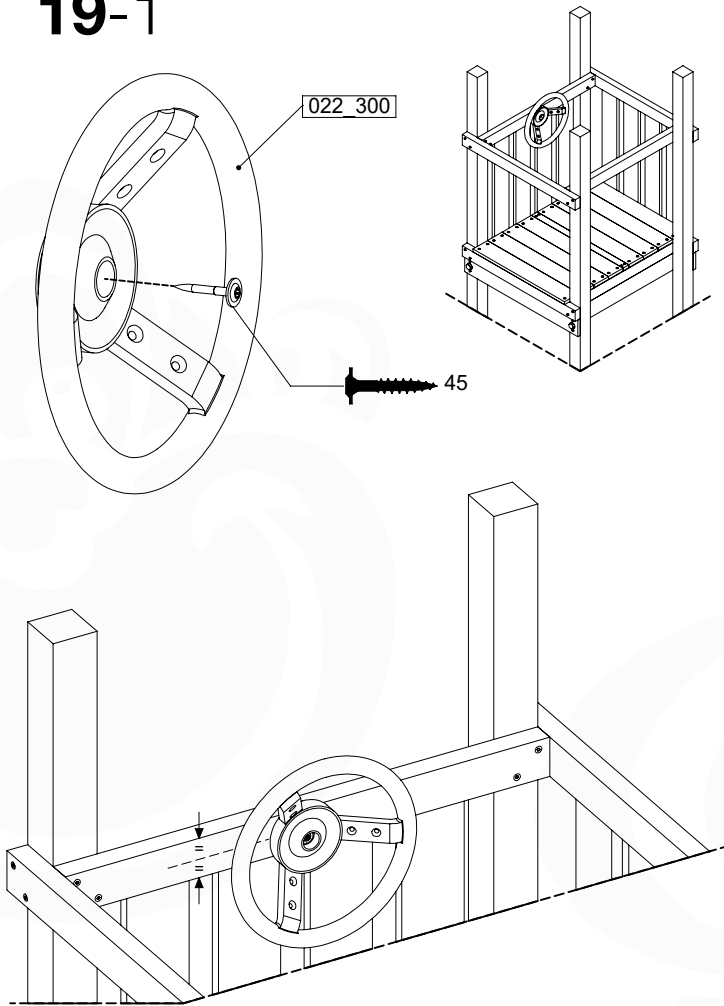

19-1

19-2

19-3

19-4

Accessories set - P03 - 29.9.2021 - v4

Accessories set - P04 - 29.9.2021 - v4