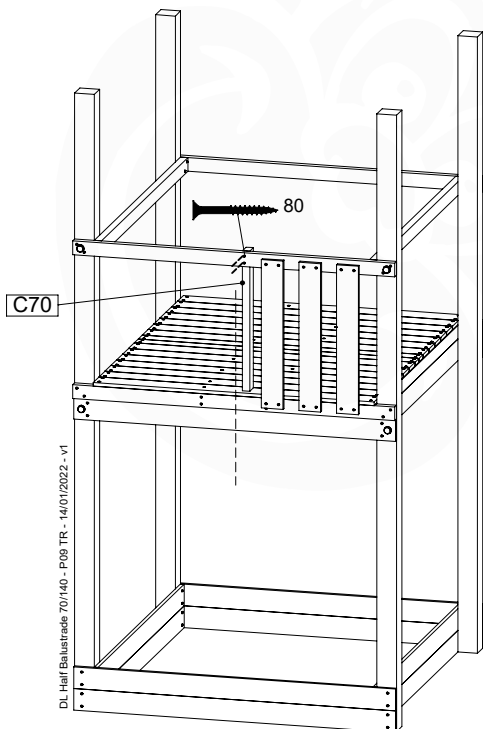

10 Balustrade

BL10

	PartNo	PartName	QTY.
Hardware pack	002_220	Gap Point Screw T25 - 5x45	12
	002_223	Gap Point Screw T25 - 5x80	4
Timber	C70	Beam 700 mm	1
	D65	Board 650 mm	3

10-1