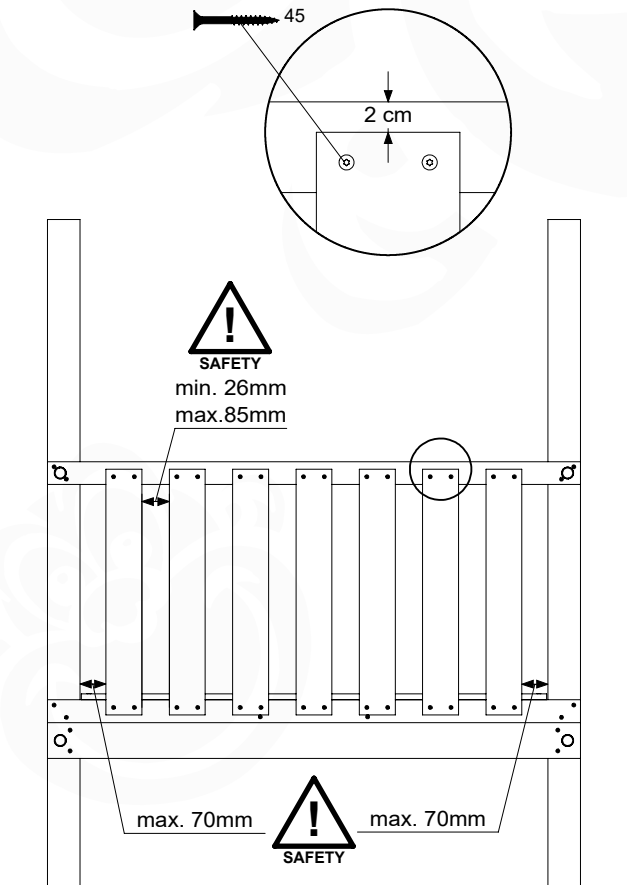

09 Balustrade

BL06

	PartNo	PartName	QTY.
Hardware pack	002_220	Gap Point Screw T25 - 5x45	28
Timber	D65	Board 650 mm	7

Balustrade 140 - P03 T - 14/01/2022 - v1.0

09-1

Balustrade 140 - P05 T - 14/01/2022 - v1.0