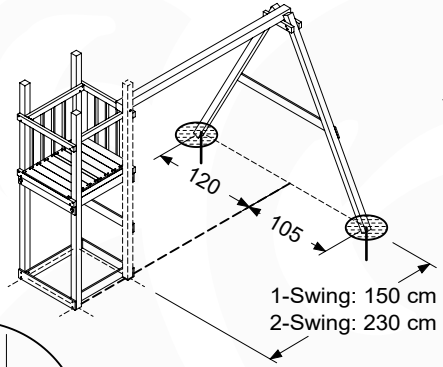

06 Playground Foundation

FD10

Foundation Plan - F05-FD10
22/02/2022 - v2