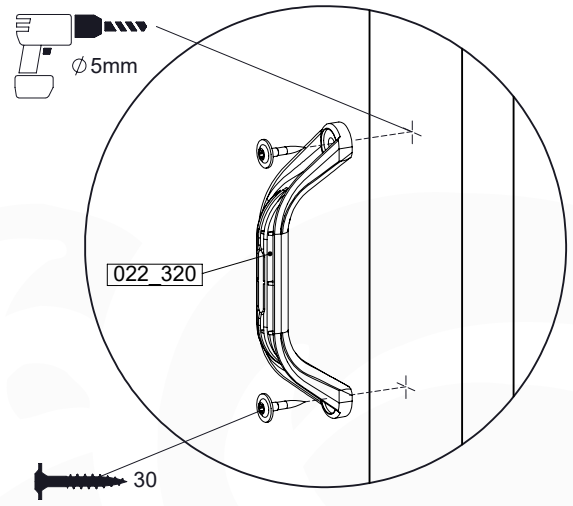

12-5

13 Roof

RF15

	PartNo	PartName	QTY.
Hardware pack	001_417	Stealth Screw 8x80	4
	002_220	Gap Point Screw T25 - 5x45	108
Timber	C96	Beam L=(900+beam height) mm	4
	D123	Board 1230 mm	1
	D154	Board 1540 mm	24

Roof Chalet 140 - P02 - 3-11-2021 - v1.0