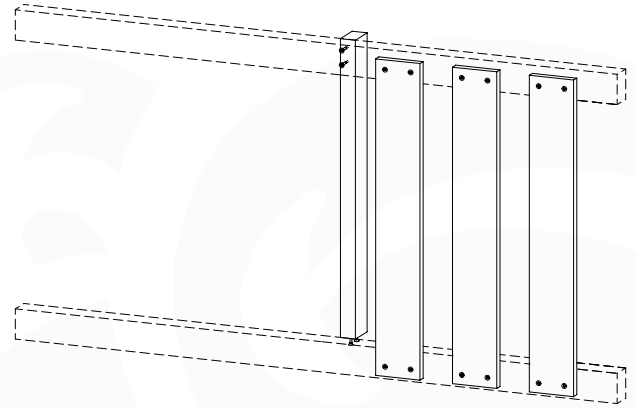

10 Balustrade

BL10