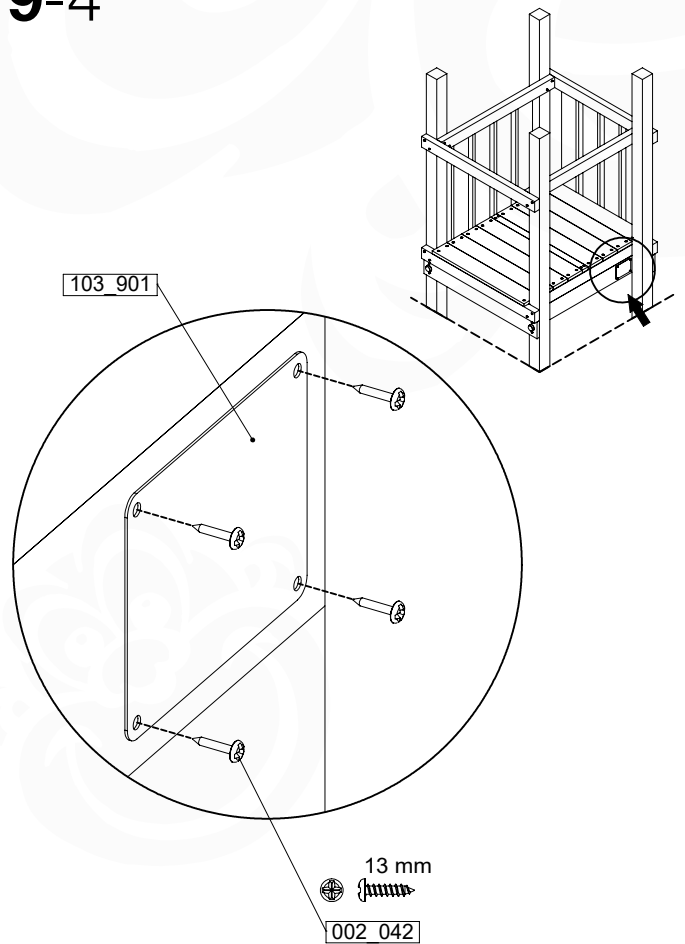

19-4

Accessories set - P03 - 29.9.2021 - v4

Accessories set - P04 - 29.9.2021 - v4