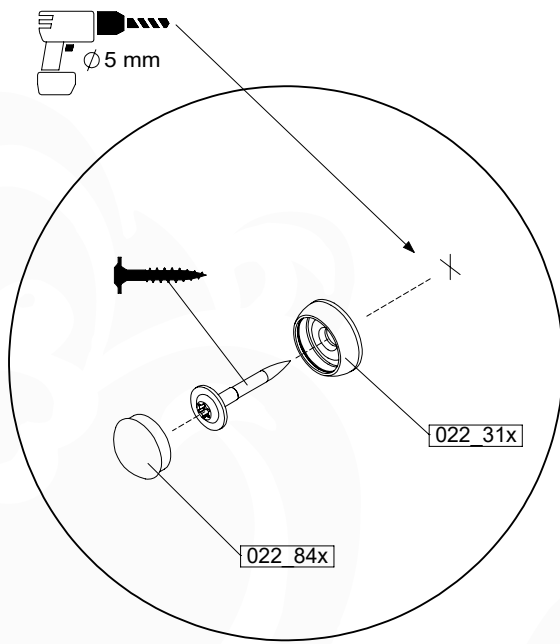

07-4

Manual DL Base Tower ET20