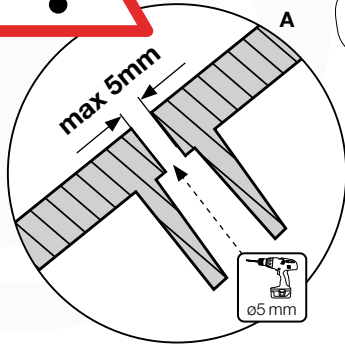

# 18 Firemans Pole

FP25

( 201\_275 )

	PartNo	PartName	QTY.
Other	201_275	Fireman's Pole kit	1
Timber	C70	Beam 700 mm	1

DL\_Firemans Pole 70 - P102 UL - 6-4-2022 - v1