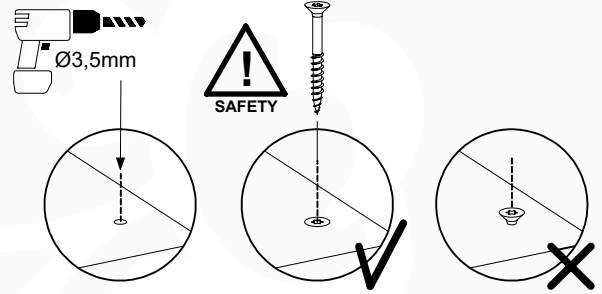

11 Rock Wall

RW18

	PartNo	PartName	QTY.
Hardware Pack	001_102	Washer Head Screw T40 M8x30	10
	002_220	Gap Point Screw T25 - 5x45	32
	002_223	Gap Point Screw T25 - 5x80	4
	003_010	M8 spring lock washer	10
	004_050	M8 Drive-in Nut 22mm	10
Other	022_50x	Climbing Rock	5
	120_102	Handgrip set (complete 2x)	1
Timber	C206	Beam 2060 mm	1
	D65	Board 650 mm	7

DL Rockwall 140 - P03 UR 145 - 2-9-2022 - v2