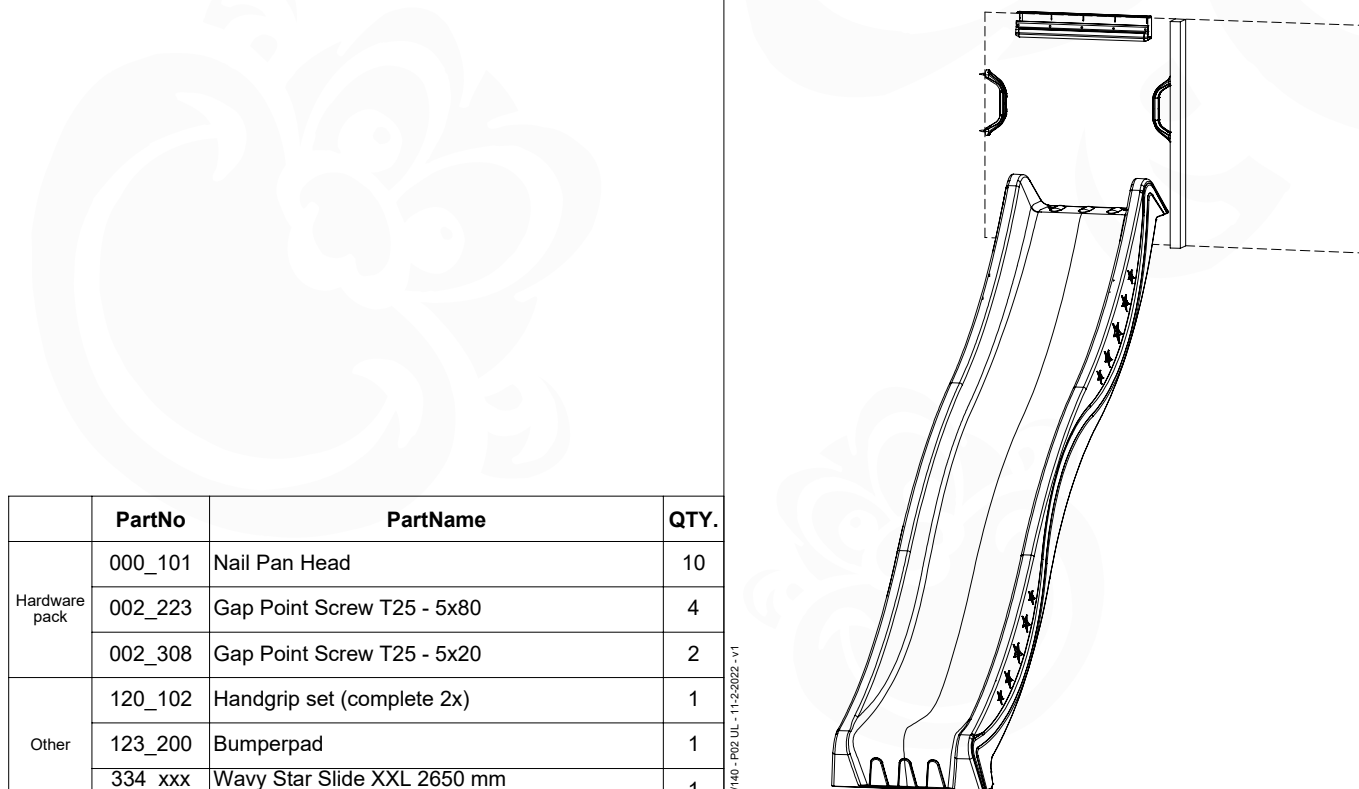

17 Slide Set

SL26

	PartNo	PartName	QTY.
Hardware pack	000_101	Nail Pan Head	10
	002_223	Gap Point Screw T25 - 5x80	4
	002_308	Gap Point Screw T25 - 5x20	2
Other	120_102	Handgrip set (complete 2x)	1
	123_200	Bumperpad	1
	334_xxx / 324_xxx	Wavy Star Slide XXL 2650 mm / Wavy Star Slide XL 2200 mm	1
Timber	C70	Beam 700 mm	1

DL SLIDE 70/140 - P02 UL - 11-2-2022 - v1