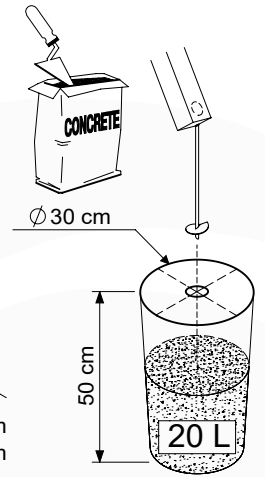

06 Playground Foundation

FD10

Foundation Plan - F05-FD10
22/02/2022 - v2