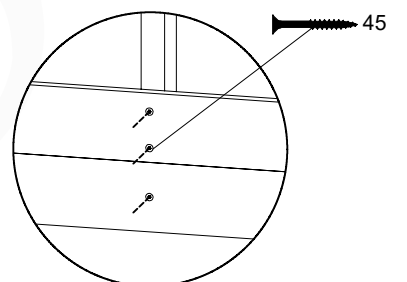

11 Rock Wall

RW18

	PartNo	PartName	QTY.
Hardware Pack	001_102	Washer Head Screw T40 M8x30	10
	002_220	Gap Point Screw T25 - 5x45	32
	002_223	Gap Point Screw T25 - 5x80	4
	003_010	M8 spring lock washer	10
	004_050	M8 Drive-in Nut 22mm	10
Other	022_50x	Climbing Rock	5
	120_102	Handgrip set (complete 2x)	1
Timber	C206	Beam 2060 mm	1
	D65	Board 650 mm	7

DL Rockwall 140 - P03 UR 145 - 2-9-2022 - v2

11-1