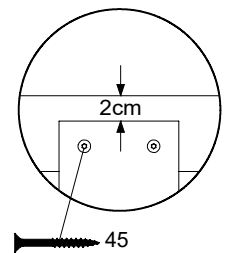

10 Balustrade

BL10

	PartNo	PartName	QTY.
Hardware pack	002_220	Gap Point Screw T25 - 5x45	12
	002_223	Gap Point Screw T25 - 5x80	4
Timber	C70	Beam 700 mm	1
	D65	Board 650 mm	3

10-1