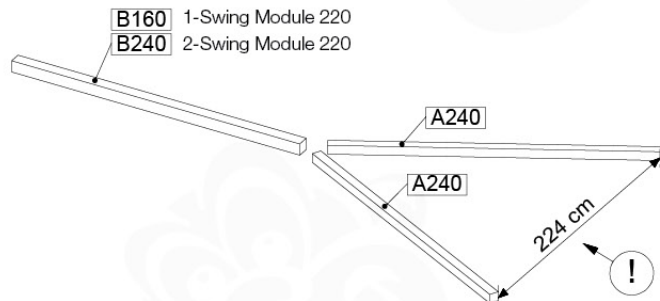

PartNo	PartName	QTY.
Hardware Pack	001_406	Stealth Screw 8x45	4
	001_417	Stealth Screw 8x80	4
	001_422	Stealth Screw 8x137	3
	002_220	Gap Point Screw T25 - 5x45	12
	002_223	Gap Point Screw T25 - 5x80	6
Other	005_528	Swing Beam Bracket 7x7	1
	005_529	Swing Beam Bracket 9x9	1
	007_001	Ground-anchor	2
Hardware Pack	022_31x	bpc-base version 3	2
	022_84x	bpc cover	2
	023_031	Finishing Washer GPS 5.0	2
Other	101_003	Swing hook with Carabiner	4

06-1