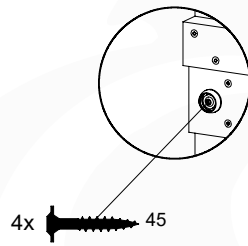

07-4

Manual DL Base Tower ET20