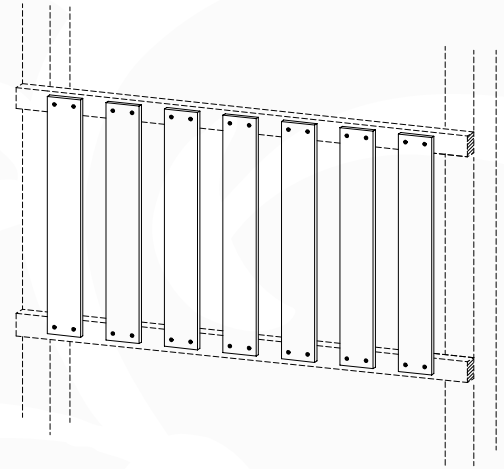

09 Balustrade

BL06