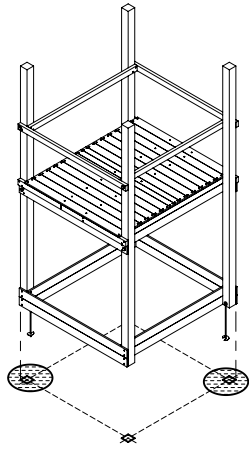

06 Playground Foundation

FD10

Foundation Plan - F05-FD10
22/02/2022 - v2