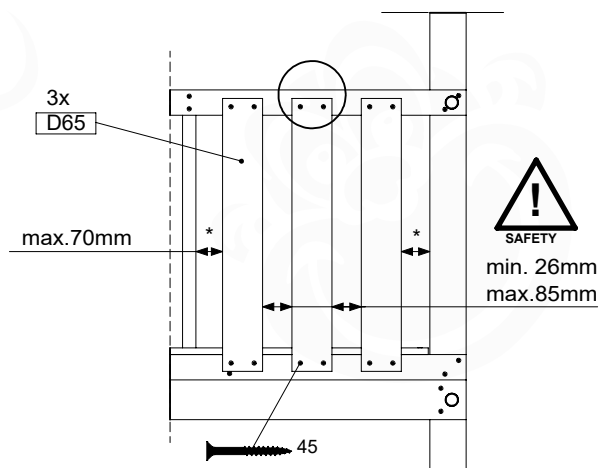

10 Balustrade

BL10

	PartNo	PartName	QTY.
Hardware pack	002_220	Gap Point Screw T25 - 5x45	12
	002_223	Gap Point Screw T25 - 5x80	4
Timber	C70	Beam 700 mm	1
	D65	Board 650 mm	3

10-1