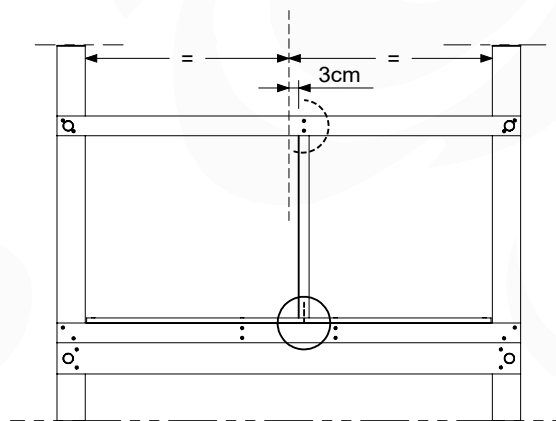

10 Balustrade

BL10

	PartNo	PartName	QTY.
Hardware pack	002_220	Gap Point Screw T25 - 5x45	12
	002_223	Gap Point Screw T25 - 5x80	4
Timber	C70	Beam 700 mm	1
	D65	Board 650 mm	3

10-1