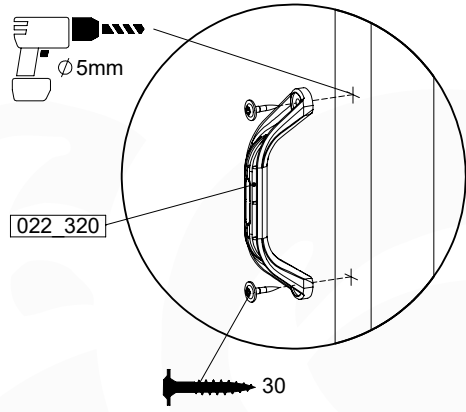

11-4

12 Ladder

LA25