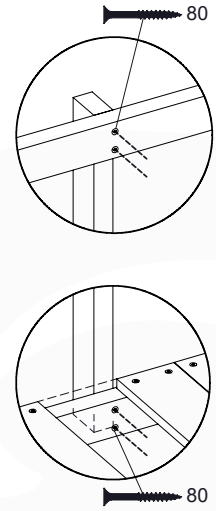

18-1

Fireman's Pole (201_275)
040_335 Part 2

19 Accessories

AC01

(194_119)

	PartNo	PartName	QTY.
Hardware Pack 100_617	001_406	Stealth Screw 8x45	1
	002_041	Dome head screw 4.5 x 20 mm	3
	002_042	Dome head screw 3.5 x 13mm	4
	002_219	Gap Point Screw T25 - 5x30	2
Other	022_300	Steering Wheel	1
	022_800	Rail P/T 105	1
	022_910	Sandpad	1
	103_901	Logo ID Plate	1
	104_107	Tool Set Climbing Units	1
	120_024	Tower Flag	1
	122_302	Telescope	1

Accessory set - P02 - 29-9-2021 - v4