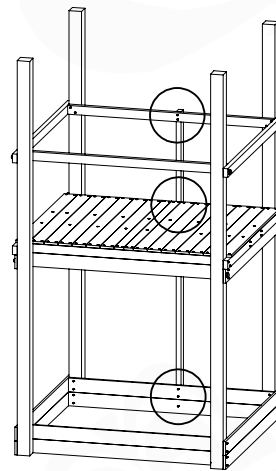

11 Rock Wall

RW18

	PartNo	PartName	QTY.
Hardware Pack	001_102	Washer Head Screw T40 M8x30	10
	002_220	Gap Point Screw T25 - 5x45	32
	002_223	Gap Point Screw T25 - 5x80	4
	003_010	M8 spring lock washer	10
	004_050	M8 Drive-in Nut 22mm	10
Other	022_50x	Climbing Rock	5
	120_102	Handgrip set (complete 2x)	1
Timber	C206	Beam 2060 mm	1
	D65	Board 650 mm	7

DL Rockwall 140 - P03 UR 145 - 2-9-2022 - v2

11-1