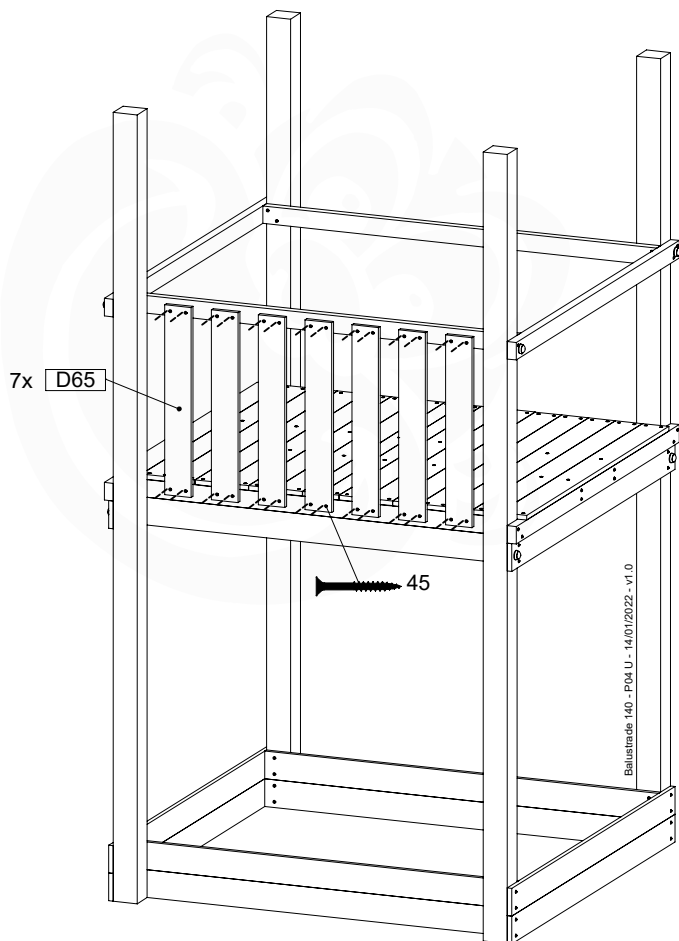

08 Balustrade

BL05

	PartNo	PartName	QTY.
Hardware pack	002_220	Gap Point Screw T25 - 5x45	28
Timber	D65	Board 650 mm	7

Balustrade 140 - P02 U - 14/01/2022 - v1.0

08-1