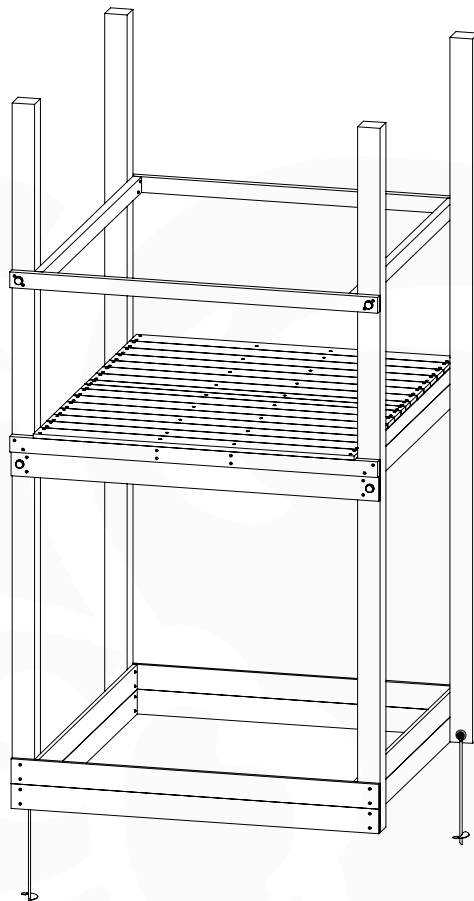

07 Base Tower

BT20

	PartNo	PartName	QTY.
Hardware pack	001_406	Stealth Screw 8x45	6
	001_417	Stealth Screw 8x80	4
	002_220	Gap Point Screw T25 - 5x45	135
	002_223	Gap Point Screw T25 - 5x80	40
Other	007_001	Ground-anchor	2
	022_31x	bpc-base version 3	8
	022_84x	bpc cover	8
Timber	B270	Post 90x90 L2700	4
	C141	Beam 1410 mm	10
	D123	Board 1230 mm	17
	D141	Board 1410 mm	12