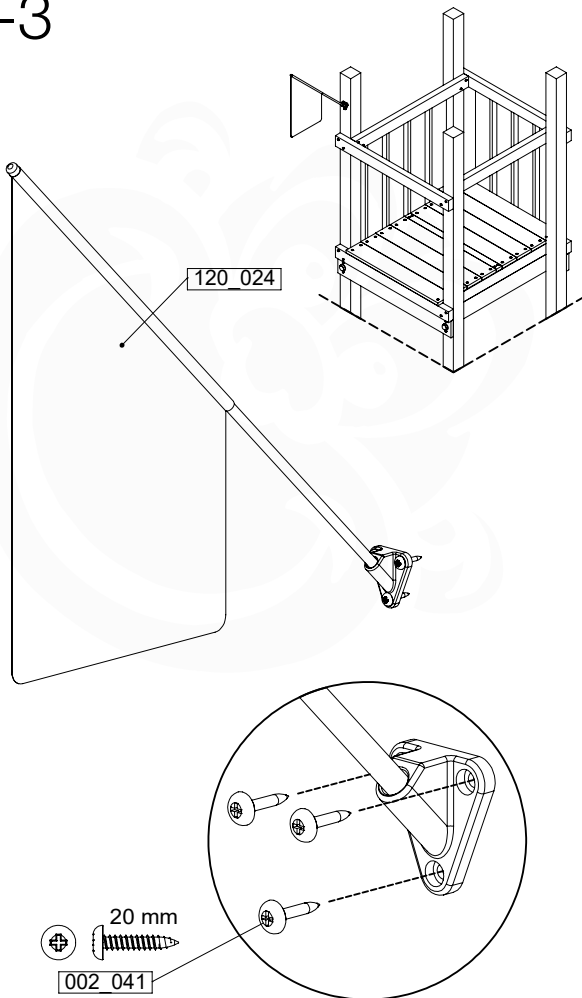

19-1

19-2

19-3

19-4

Accessories set - P03 - 29.9.2021 - v4

Accessories set - P04 - 29.9.2021 - v4