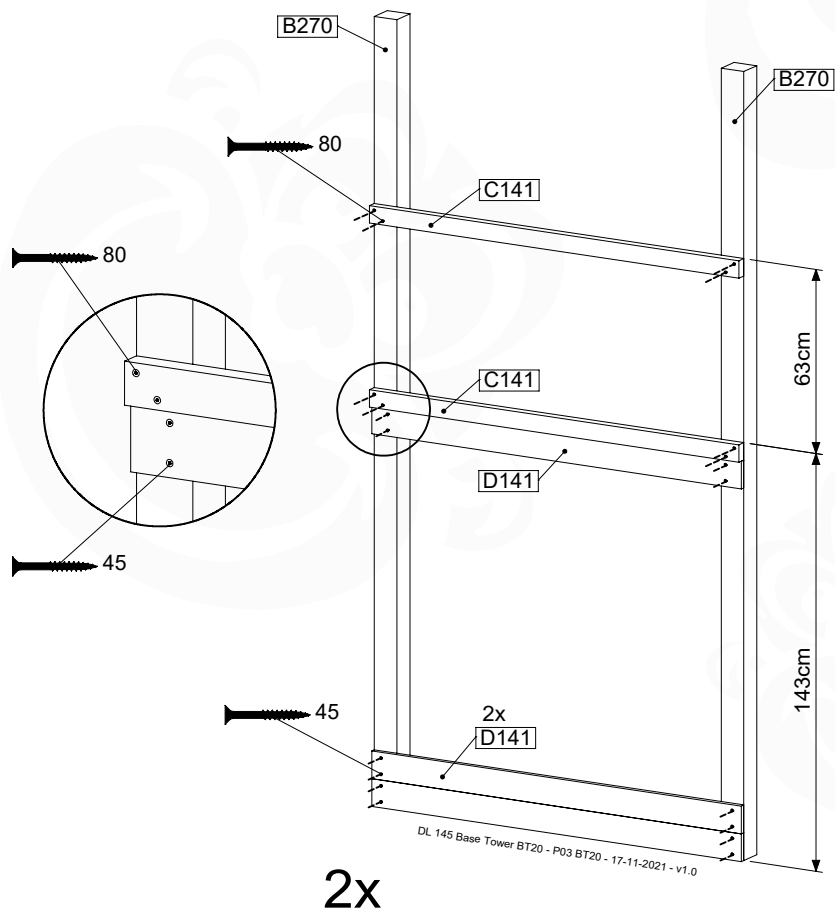

07 Base Tower

BT20

	PartNo	PartName	QTY.
Hardware pack	001_406	Stealth Screw 8x45	6
	001_417	Stealth Screw 8x80	4
	002_220	Gap Point Screw T25 - 5x45	135
	002_223	Gap Point Screw T25 - 5x80	40
Other	007_001	Ground-anchor	2
	022_31x	bpc-base version 3	8
	022_84x	bpc cover	8
Timber	B270	Post 90x90 L2700	4
	C141	Beam 1410 mm	10
	D123	Board 1230 mm	17
	D141	Board 1410 mm	12

07-1