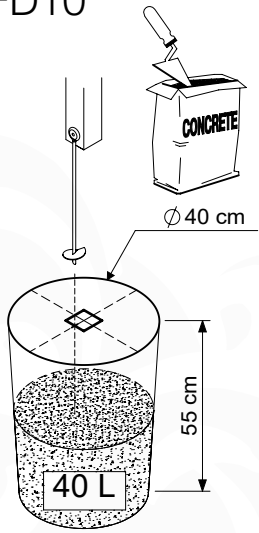

06 Playground Foundation

FD10

Foundation Plan - F05-FD10
22/02/2022 - v2