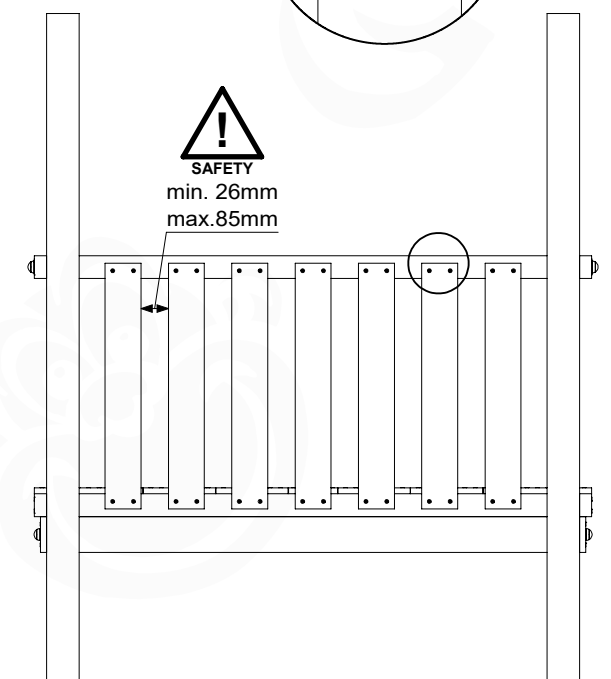

08 Balustrade

BL05

	PartNo	PartName	QTY.
Hardware pack	002_220	Gap Point Screw T25 - 5x45	28
Timber	D65	Board 650 mm	7

Balustrade 140 - P02 U - 14/01/2022 - v1.0

08-1