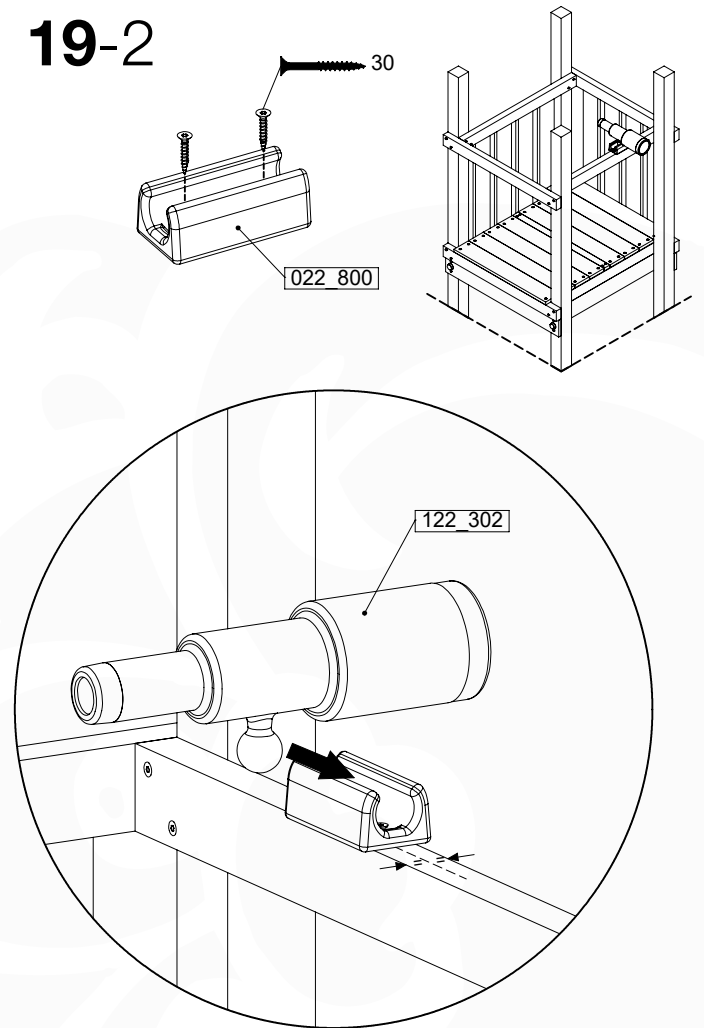

19-1

19-2

19-3

19-4

Accessories set - P03 - 29.9.2021 - v4

Accessories set - P04 - 29.9.2021 - v4