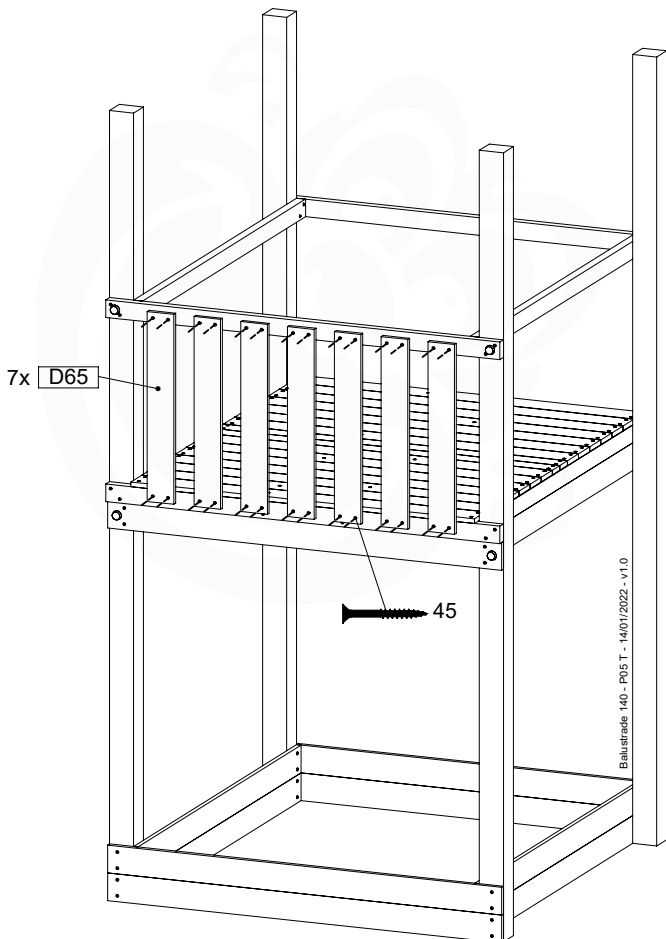

09-1

Balustrade 140 - P05 T - 14/01/2022 - v1.0