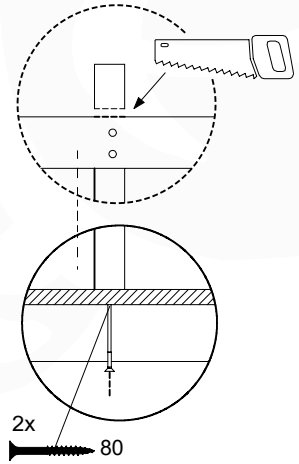

10 Balustrade

BL10

	PartNo	PartName	QTY.
Hardware pack	002_220	Gap Point Screw T25 - 5x45	12
	002_223	Gap Point Screw T25 - 5x80	4
Timber	C70	Beam 700 mm	1
	D65	Board 650 mm	3

10-1