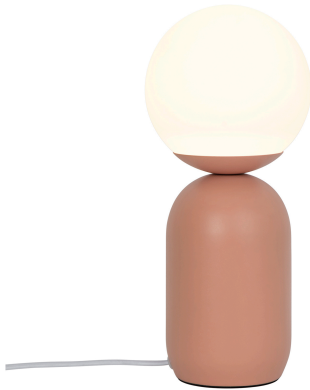

NOTTI | TABLE LAMP | TERRACOTTA

2011035059

nordlux®

Voltage (V): 220-240 Volt
IP degree: IP20
Maximum bulb wattage (W): 25W
Class (Class 1, Class 2, Class 3):
Class 2 (Double isolated)
Bulb base: E14
Switch placement: On the cable
Parallel connection: False

Primary material: Metal
Secondary material: Glass
Color of the cable: White
Length of the cable (cm): 150
Surface material of the cable:
Textile
Is the cable replaceable: False

Color: Terracotta
Height (cm): 34.5
Width (cm): 15
Shade Diameter (cm): 15
Outdoor base dimension (cm): 12
Length (cm): 15

- Organic shape and Nordic design expression • Opal white, mouth blown glass and matte metal
- Cosy and diffused light

Notti has an organic and harmonic shape in a light, Nordic design expression. Here simplicity and softness is key - the rounded, matte base is a nice contrast to the white opal glass dome that contributes to visual volume and a soft glare-free light.