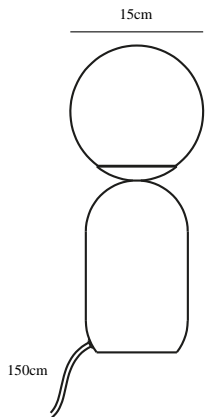

NOTTI | TABLE LAMP | TERRACOTTA

2011035059

nordlux®

Voltage (V): 220-240 Volt
IP degree: IP20
Maximum bulb wattage (W): 25W
Class (Class 1, Class 2, Class 3):
Class 2 (Double isolated)
Bulb base: E14
Switch placement: On the cable
Parallel connection: False

Primary material: Metal
Secondary material: Glass
Color of the cable: White
Length of the cable (cm): 150
Surface material of the cable:
Textile
Is the cable replaceable: False

Color: Terracotta
Height (cm): 34.5
Width (cm): 15
Shade Diameter (cm): 15
Outdoor base dimension (cm): 12
Length (cm): 15

EAN: 5704924011603
TUN: 2276959

Item Number: 2011035059
Pcs Per Master Carton: 3
Sales Box Height (cm): 37.5
Sales Box Width(cm): 16
Sales Box Depth (cm): 16
Sales Box Volume m³ : 0.0096
Product net weight (kg): 1

- Organic shape and Nordic design expression • Opal white, mouth blown glass and matte metal
- Cosy and diffused light

Notti has an organic and harmonic shape in a light, Nordic design expression. Here simplicity and softness is key - the rounded, matte base is a nice contrast to the white opal glass dome that contributes to visual volume and a soft glare-free light.