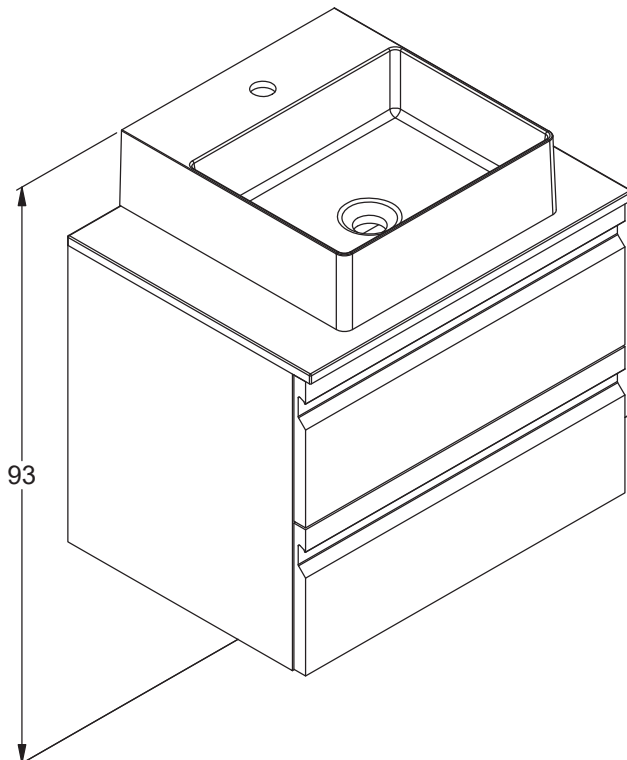

DANSANI
DANISH BATHROOM DESIGN

8x
5-500

2x
390010190

8x
5,0-60SU

8x
19500000

87

93

1