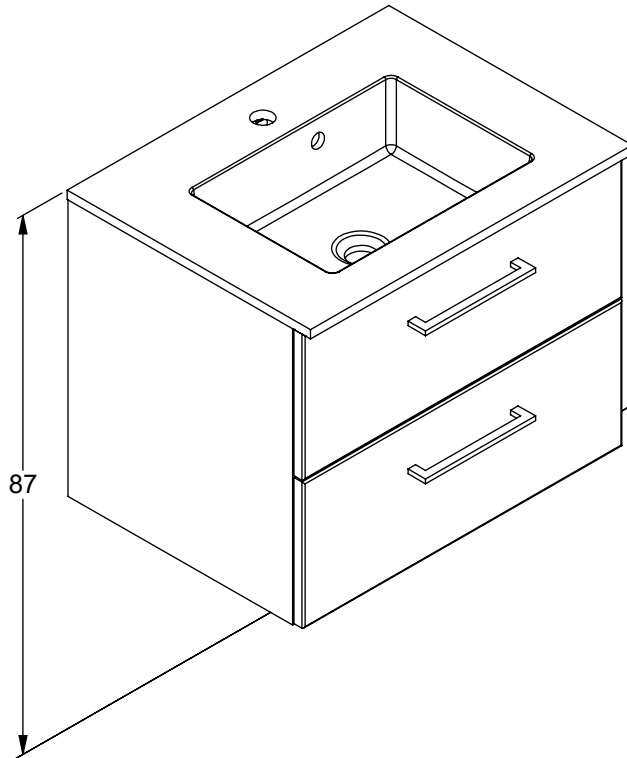

DANSANI
DANISH BATHROOM DESIGN

8x
5-500

2x
390010190

8x
5,0-60SU

8x
19500000

87

93

1