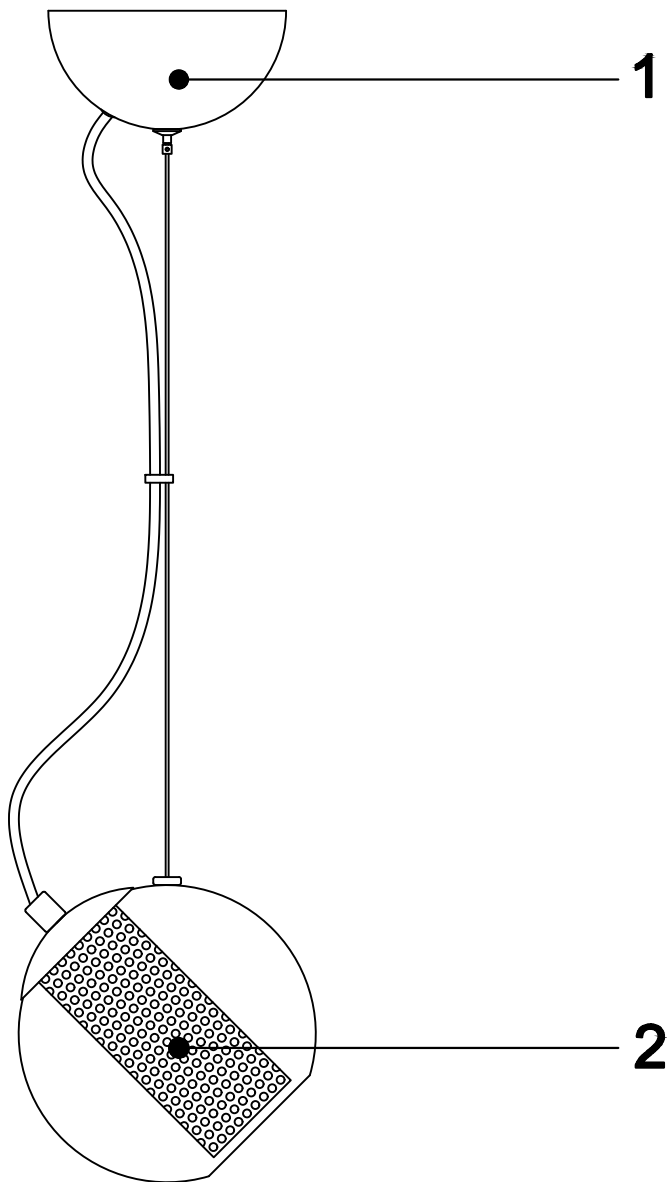

INSTRUCTION MANUAL

Model:Forty- five pendel Ø35 Smoke

INSTRUCTION MANUAL

- 1 Follow the instruction sketch.
- 2 Make sure power is OFF on the outlet, before beginning the installation.
- 3 Insert the light bulb.
- 4 Go through point 1 to 2 before connecting the lamp to the power.

230V.1xE27 .MAX 60W