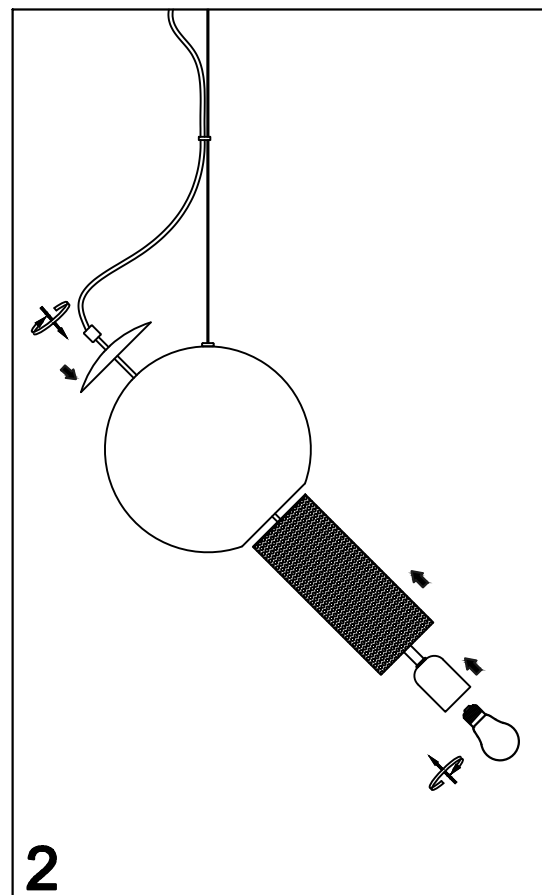

INSTRUCTION MANUAL

Model:Forty- five pendel Ø35 Smoke

INSTRUCTION MANUAL

- 1 Follow the instruction sketch.
- 2 Make sure power is OFF on the outlet, before beginning the installation.
- 3 Insert the light bulb.
- 4 Go through point 1 to 2 before connecting the lamp to the power.