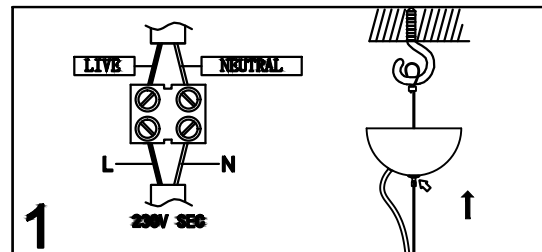

INSTRUCTION MANUAL

Model:Forty- five pendel Ø35 Smoke

INSTRUCTION MANUAL

- 1 Follow the instruction sketch.
- 2 Make sure power is OFF on the outlet, before beginning the installation.
- 3 Insert the light bulb.
- 4 Go through point 1 to 2 before connecting the lamp to the power.