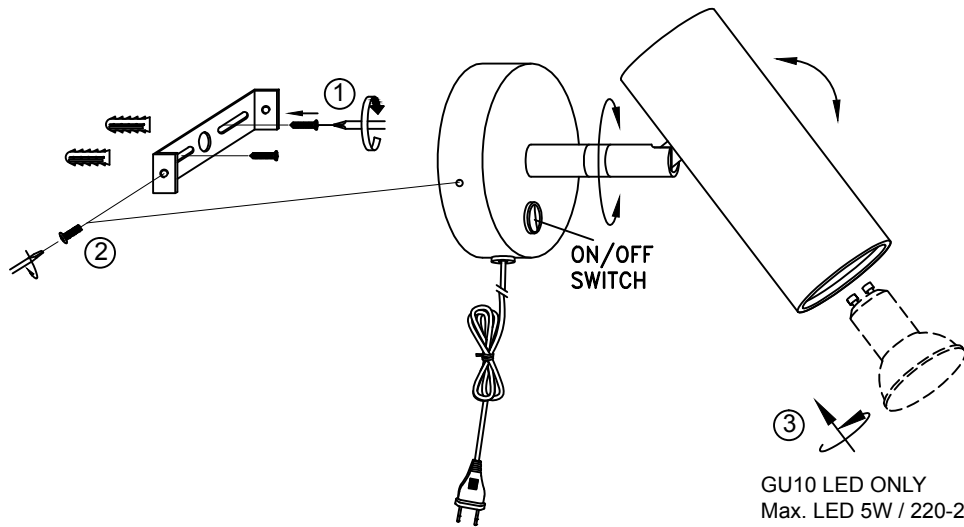

6409105/6409106
PARIS WALL LAMP

**HOUSE
NORDIC**

GU10 LED ONLY
Max. LED 5W / 220-240V
bulb not included