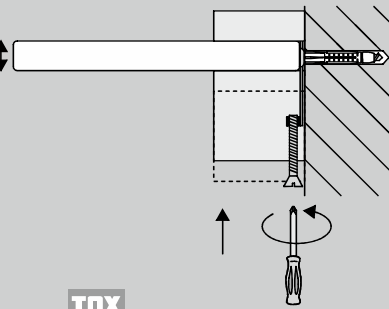

# BLOC

5-20 mm  
0.2-0.8 in

TOX  
GERMANY

PZ 2 ø4,5x45 mm  
#10x1.8 in

ø6x36 mm  
#8-10x1.4 in

ø6 mm  
15/64 in

**BLOC-SET**  
sterling

designed in Germany

made in Taiwan

**DOLLE**

W.-von-Siemens-Str. 13  
68649 Gross-Rohrheim  
Germany

Width x height = 95 x 170mm