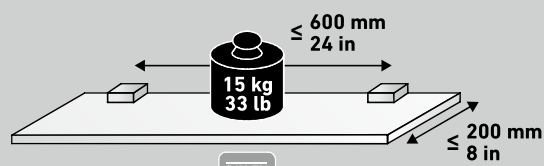

# BLOC

5-20 mm  
0.2-0.8 in

TOX  
GERMANY

PZ 2 ø4,5x45 mm  
#10x1.8 in

ø6x36 mm  
#8-10x1.4 in

ø6 mm  
15/64 in

**BLOC-SET**  
sterling

designed in Germany

made in Taiwan

**DOLLE**

W.-von-Siemens-Str. 13  
68649 Gross-Rohrheim  
Germany

Width x height = 95 x 170mm