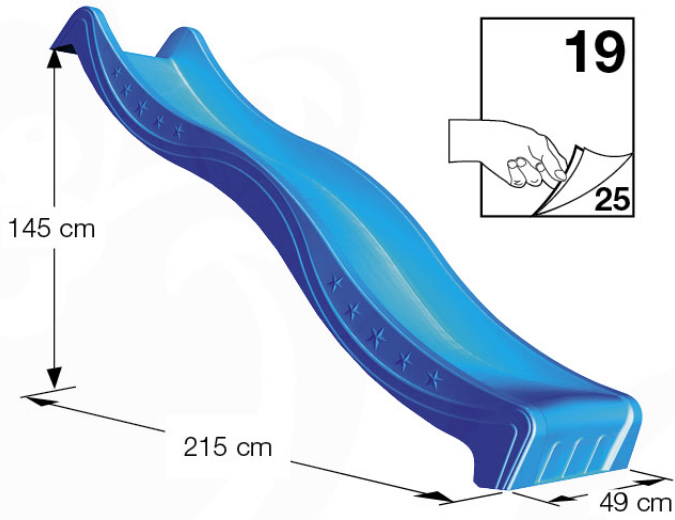

18 Add-on

Wavy Star Slide XXL

- 334_100 Yellow
- 334_200 Blue
- 334_300 Green
- 334_400 Red
- 334_500 Fuchsia
- 334_600 Dark Green