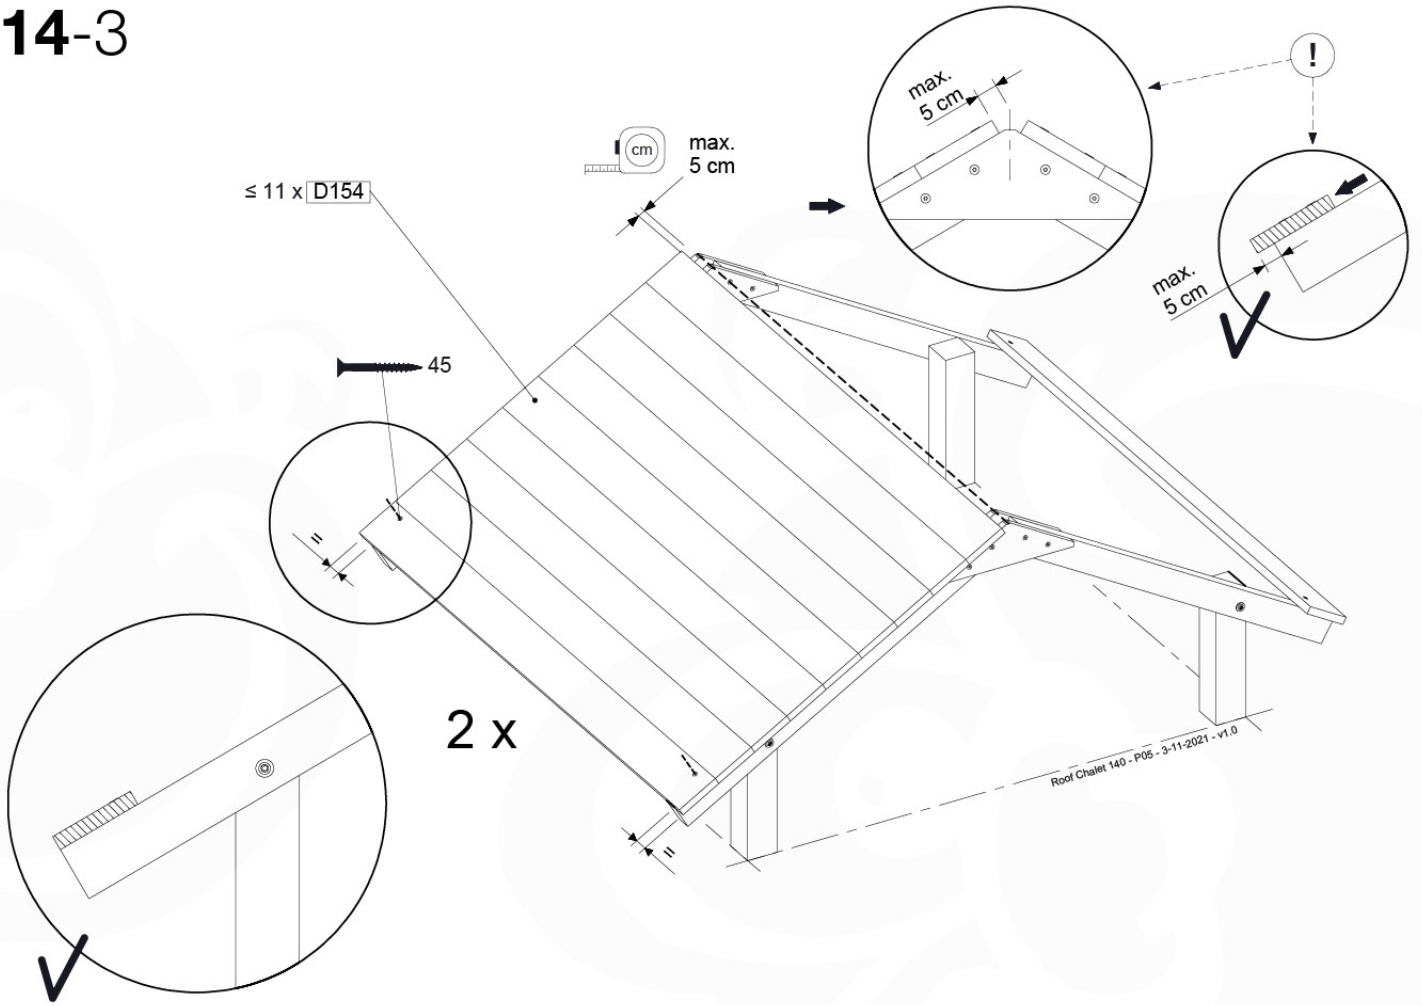

Roof Chalet 140 - P02 - 3-11-2021 - v1.0

14-1

14-2

14-3

14-4

15 Ladder

LA25

	PartNo	PartName	QTY.
Hardware pack	001_404	Stealth Screw 8x30	4
	002_219	Gap Point Screw T25 - 5x30	4
	002_220	Gap Point Screw T25 - 5x45	8
	002_223	Gap Point Screw T25 - 5x80	4
Other	005_03x	Ladder Rung Y/B/G/R	4
	005_522	Connection Bracket Mini Market	2
	022_835	Rung Cap	8
	120_102	Handgrip set (complete 2x)	1
Timber	C70	Beam 700 mm	1
	C150	Beam 1500 mm	2