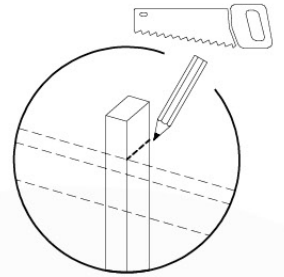

19-1

80

80

19-2

123_200

022_320

30