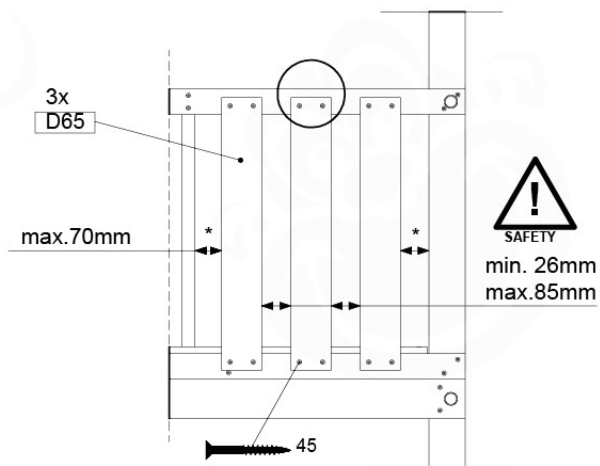

11 Balustrade (1x)

BL10

	PartNo	PartName	QTY.
Hardware pack	002_220	Gap Point Screw T25 - 5x45	12
	002_223	Gap Point Screw T25 - 5x80	4
Timber	C70	Beam 700 mm	1
	D65	Board 650 mm	3

DL Half Balustrade 70/140 - P05 TR - 14/01/2022 - v1

11-1