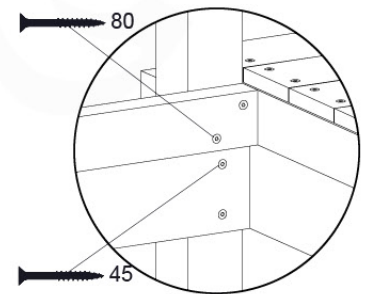

DL 145 Base Tower BT20 - P02 BT20 - 17-11-2021 - v1.0

07-1

07-2

07-3

07-4

DL 146 Base Tower ET20 - P06 B720 - 17-11-2021 - v1.0

08 Extended Tower ET27

	PartNo	PartName	QTY.
Hardware pack	001_406	Stealth Screw 8x45	4
	001_417	Stealth Screw 8x80	2
	002_220	Gap Point Screw T25 - 5x45	90
	002_223	Gap Point Screw T25 - 5x80	20
Other	007_001	Ground-anchor	2
	022_31x	bpc-base version 3	4
	022_84x	bpc cover	4
Timber	B220	Post 90x90 L2200	2
	C74	Beam 740 mm	4
	C141	Beam 1410 mm	1
	D74	Board 740 mm	6
	D123	Board 1230 mm	9
	D141	Board 1410 mm	3

Extension Tower 14080 - P02 - ET27 - 10-1-2022 - v1

08-1

Base Tower

A = B

08-2

08-3

Extension Tower 14080 - P17 - ET27_28 - 10-1-2022 - v1

08-4