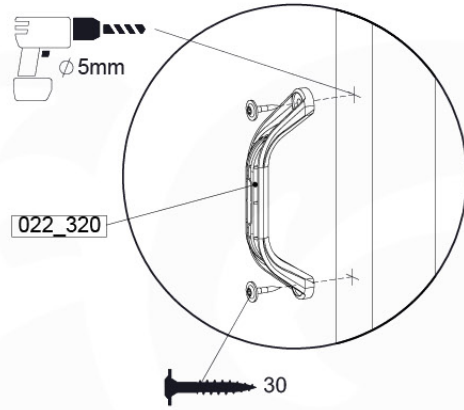

12-1

13 Rock Wall

RW19

	PartNo	PartName	QTY.
Hardware pack	001_102	Washer Head Screw T40 M8x30	10
	002_220	Gap Point Screw T25 - 5x45	32
	002_223	Gap Point Screw T25 - 5x80	5
	003_010	M8 spring lock washer	10
	004_050	M8 22mm Drive in Nut	10
Other	022_50x	Climbing Rock	5
	120_102	Handgrip set (complete 2x)	1
Timber	C206	Beam 2060 mm	1
	D65	Board 650 mm	7

DL-Rockwall 140 - P04 TL 145 - 17-1-2022 - v1

13-1

13-2

13-3

13-4

14 Roof RF15

	PartNo	PartName	QTY.
Hardware pack	001_417	Stealth Screw 8x80	4
	002_220	Gap Point Screw T25 - 5x45	108
Timber	C96	Beam L=(900+beam height) mm	4
	D123	Board 1230 mm	1
	D154	Board 1540 mm	24