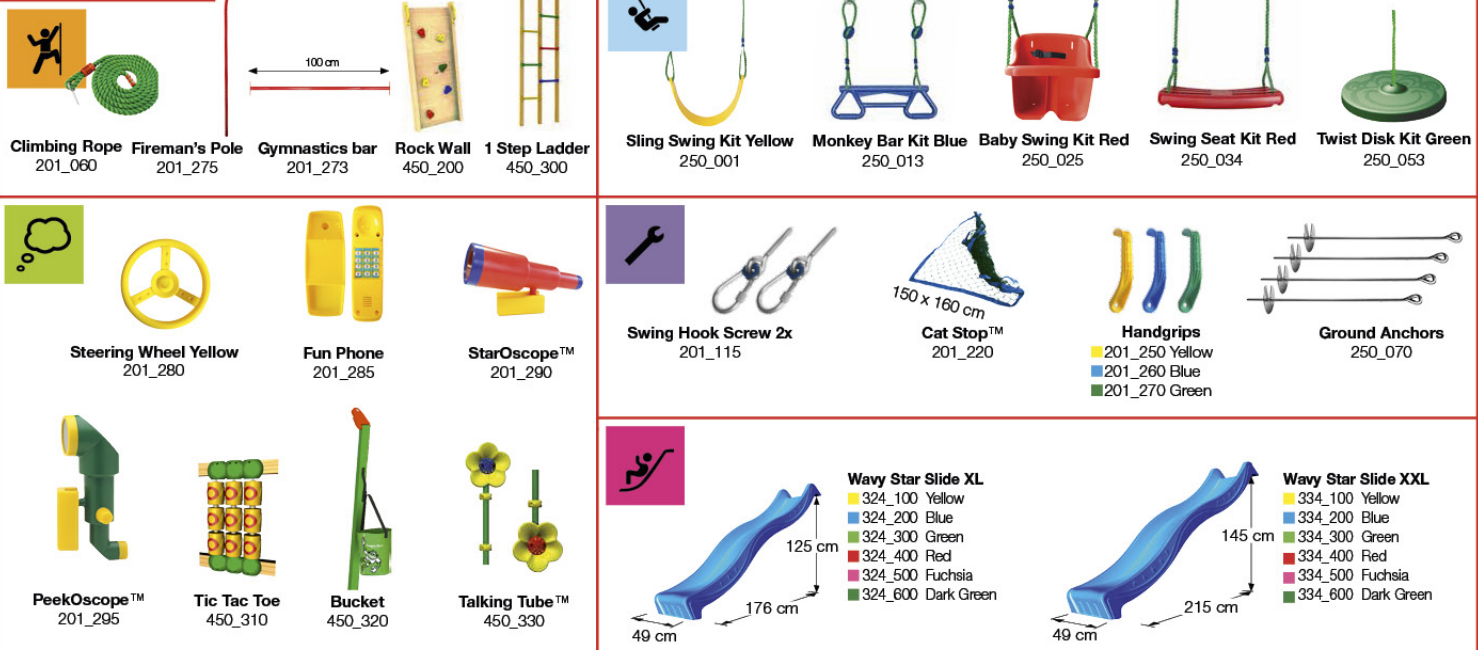

Accessory set - P02 - 29-9-2021 - v4

21-1

21-2

Accessory set - P03 - 28-9-2021 - v4

21-3

21-4

Accessory set - P04 - 28-9-2021 - v4

21-5

1x
022_910

AK115146 Intro - s08-Chalet 2.1 - 05/04/2022 - v1

22

Playtowers

Playhouses

Modules

Accessories

Part 2

Assembly

Instructions

Climb Module

1-Climb Module 200

857_105

2-Climb Module 200

857_106

1-Climb Module 220