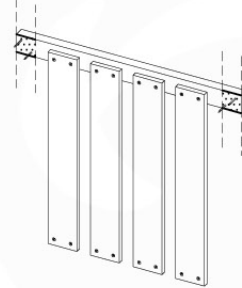

11-1

12 Balustrade (2x)

BL21

(194_101)

	PartNo	PartName	QTY.
Hardware Pack 100_601	002_220	Gap Point Screw T25 - 5x45	16
	002_223	Gap Point Screw T25 - 5x80	4
Timber	C74	Beam 740 mm	1
	D65	Board 650 mm	4

Balustrade 80 - P02 U - 13/01/2022 - v4