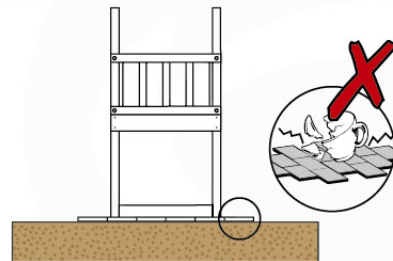

05 Safe Playground Planning

05-1

05-2

05-3

05-4

05-5