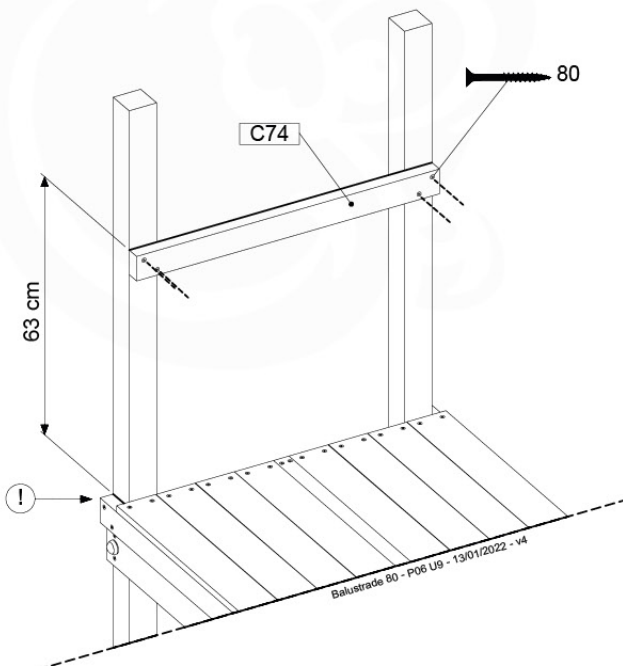

12 Balustrade (2x)

BL21

(194_101)

	PartNo	PartName	QTY.
Hardware Pack 100_601	002_220	Gap Point Screw T25 - 5x45	16
	002_223	Gap Point Screw T25 - 5x80	4
Timber	C74	Beam 740 mm	1
	D65	Board 650 mm	4

Balustrade 80 - P02 U - 13/01/2022 - v4

12-1