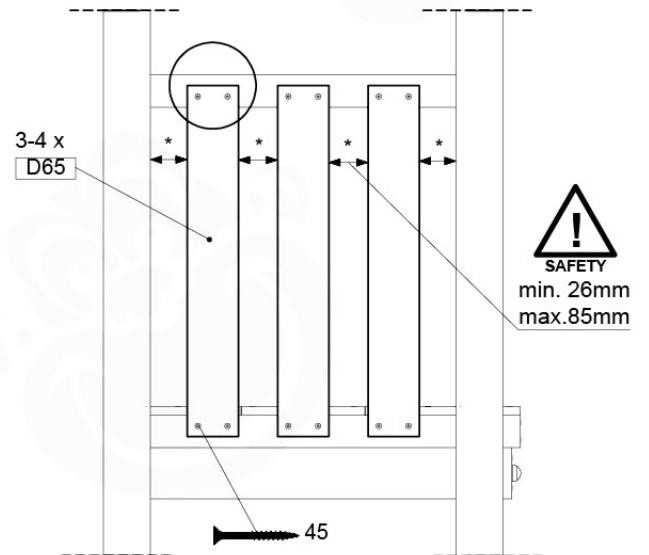

12 Balustrade (2x)

BL21

(194_101)

	PartNo	PartName	QTY.
Hardware Pack 100_601	002_220	Gap Point Screw T25 - 5x45	16
	002_223	Gap Point Screw T25 - 5x80	4
Timber	C74	Beam 740 mm	1
	D65	Board 650 mm	4

Balustrade 80 - P02 U - 13/01/2022 - v4

12-1