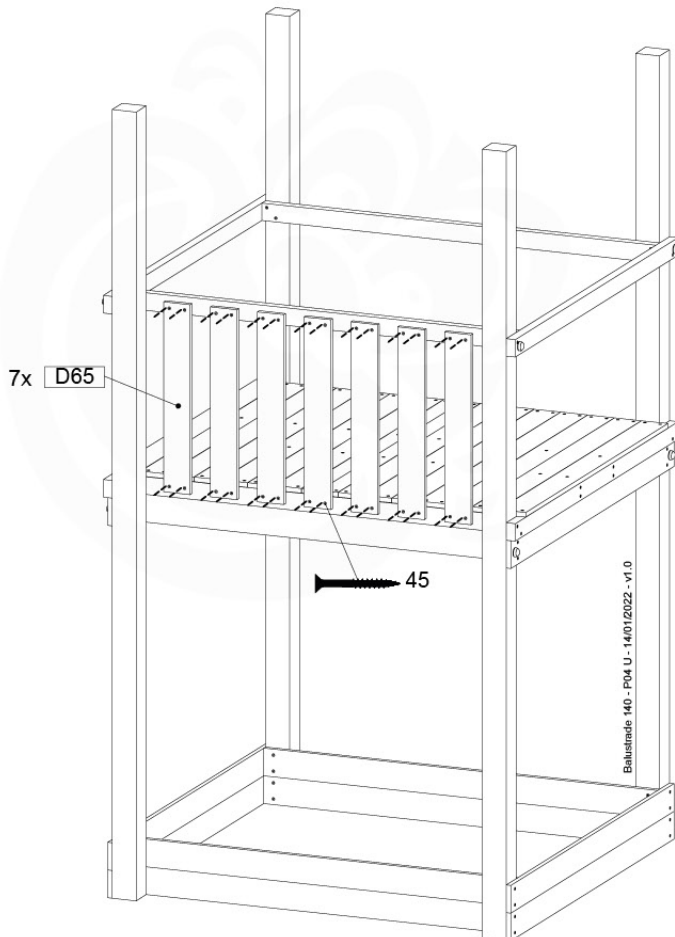

DL 145 Base Tower BT20 - P02 BT20 - 17-11-2021 - v1.0

07-1

07-2

07-3

07-4

DL 146 Base Tower ET20 - P06 B720 - 17-11-2021 - v1.0

08 Extended Tower ET27

	PartNo	PartName	QTY.
Hardware pack	001_406	Stealth Screw 8x45	4
	001_417	Stealth Screw 8x80	2
	002_220	Gap Point Screw T25 - 5x45	90
	002_223	Gap Point Screw T25 - 5x80	20
Other	007_001	Ground-anchor	2
	022_31x	bpc-base version 3	4
	022_84x	bpc cover	4
Timber	B220	Post 90x90 L2200	2
	C74	Beam 740 mm	4
	C141	Beam 1410 mm	1
	D74	Board 740 mm	6
	D123	Board 1230 mm	9
	D141	Board 1410 mm	3

Extension Tower 14080 - P02 - ET27 - 10-1-2022 - v1

08-1

Base Tower

A = B

08-2

08-3

Extension Tower 14080 - P17 - ET27_28 - 10-1-2022 - v1

08-4

Extension Tower 14080 - P20 - ET27_28 - 10-1-2022 - v1

09 Balustrade (1x)

BL05

Balustrade 140 - FP02 U - 14/01/2022 - v1.0

	PartNo	PartName	QTY.
Hardware pack	002_220	Gap Point Screw T25 - 5x45	28
Timber	D65	Board 650 mm	7

09-1

10 Balustrade (1x)

BL06

	PartNo	PartName	QTY.
Hardware pack	002_220	Gap Point Screw T25 - 5x45	28
Timber	D65	Board 650 mm	7

Balustrade 140 - P03 T - 14/01/2022 - v1.0

10-1

11 Balustrade (1x)

BL10