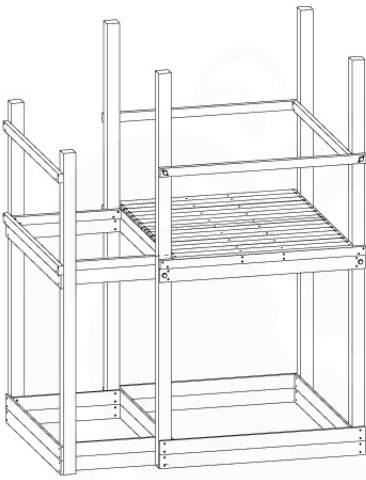

DL 145 Base Tower BT20 - P02 BT20 - 17-11-2021 - v1.0

07-1

07-2

07-3

07-4

DL 146 Base Tower ET20 - P06 B720 - 17-11-2021 - v1.0

08 Extended Tower ET27

	PartNo	PartName	QTY.
Hardware pack	001_406	Stealth Screw 8x45	4
	001_417	Stealth Screw 8x80	2
	002_220	Gap Point Screw T25 - 5x45	90
	002_223	Gap Point Screw T25 - 5x80	20
Other	007_001	Ground-anchor	2
	022_31x	bpc-base version 3	4
	022_84x	bpc cover	4
Timber	B220	Post 90x90 L2200	2
	C74	Beam 740 mm	4
	C141	Beam 1410 mm	1
	D74	Board 740 mm	6
	D123	Board 1230 mm	9
	D141	Board 1410 mm	3

Extension Tower 14080 - P02 - ET27 - 10-1-2022 - v1

08-1

Base Tower

A = B

08-2

08-3

Extension Tower 14080 - P17 - ET27_28 - 10-1-2022 - v1

08-4

Extension Tower 14080 - P20 - ET27_28 - 10-1-2022 - v1

09 Balustrade (1x)

BL05

Balustrade 140 - FP02 U - 14/01/2022 - v1.0

	PartNo	PartName	QTY.
Hardware pack	002_220	Gap Point Screw T25 - 5x45	28
Timber	D65	Board 650 mm	7