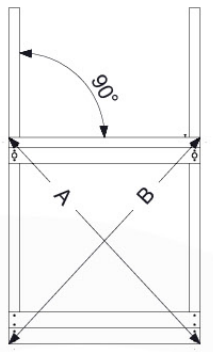

06 Playground Foundation

FD11

Foundation Plan - P03-FD11
22/02/2022 - V2

07 Base Tower

BT20

	PartNo	PartName	QTY.
Hardware pack	001_406	Stealth Screw 8x45	6
	001_417	Stealth Screw 8x80	4
	002_220	Gap Point Screw T25 - 5x45	135
	002_223	Gap Point Screw T25 - 5x80	40
Other	007_001	Ground-anchor	2
	022_31x	bpc-base version 3	8
	022_84x	bpc cover	8
Timber	B270	Post 90x90 L2700	4
	C141	Beam 1410 mm	10
	D123	Board 1230 mm	17
	D141	Board 1410 mm	12

DL 145 Base Tower BT20 - P02 BT20 - 17-11-2021 - v1.0

07-1

07-2

07-3

07-4

DL 146 Base Tower ET20 - P06 B720 - 17-11-2021 - v1.0

08 Extended Tower ET27

	PartNo	PartName	QTY.
Hardware pack	001_406	Stealth Screw 8x45	4
	001_417	Stealth Screw 8x80	2
	002_220	Gap Point Screw T25 - 5x45	90
	002_223	Gap Point Screw T25 - 5x80	20
Other	007_001	Ground-anchor	2
	022_31x	bpc-base version 3	4
	022_84x	bpc cover	4
Timber	B220	Post 90x90 L2200	2
	C74	Beam 740 mm	4
	C141	Beam 1410 mm	1
	D74	Board 740 mm	6
	D123	Board 1230 mm	9
	D141	Board 1410 mm	3

Extension Tower 14080 - P02 - ET27 - 10-1-2022 - v1

08-1

Base Tower

A = B

08-2

08-3

Extension Tower 14080 - P17 - ET27_28 - 10-1-2022 - v1

08-4