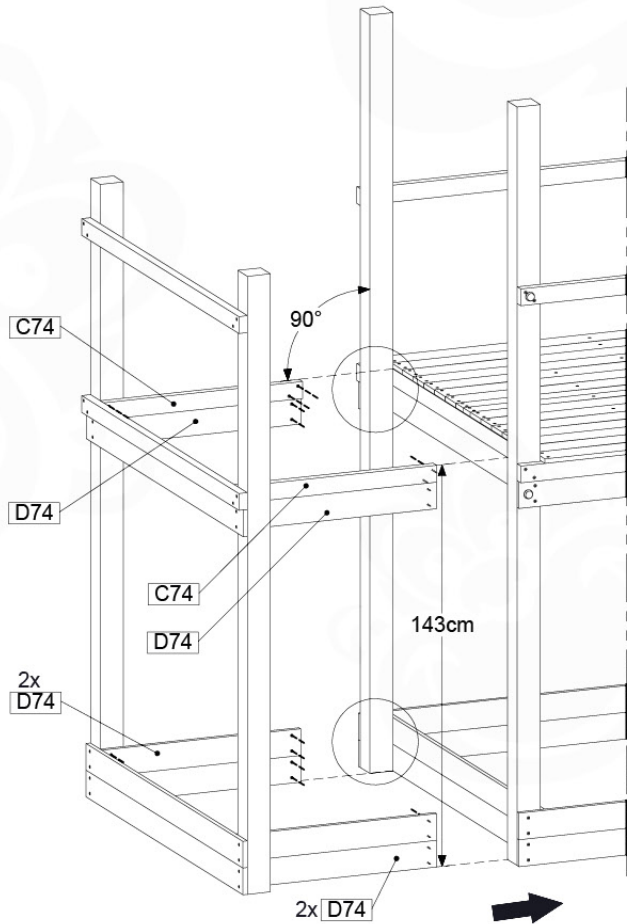

DL 145 Base Tower BT20 - P02 BT20 - 17-11-2021 - v1.0

07-1

07-2

07-3

07-4

DL 146 Base Tower ET20 - P06 B720 - 17-11-2021 - v1.0

08 Extended Tower ET27

	PartNo	PartName	QTY.
Hardware pack	001_406	Stealth Screw 8x45	4
	001_417	Stealth Screw 8x80	2
	002_220	Gap Point Screw T25 - 5x45	90
	002_223	Gap Point Screw T25 - 5x80	20
Other	007_001	Ground-anchor	2
	022_31x	bpc-base version 3	4
	022_84x	bpc cover	4
Timber	B220	Post 90x90 L2200	2
	C74	Beam 740 mm	4
	C141	Beam 1410 mm	1
	D74	Board 740 mm	6
	D123	Board 1230 mm	9
	D141	Board 1410 mm	3

Extension Tower 14080 - P02 - ET27 - 10-1-2022 - v1

08-1

Base Tower

A = B

08-2

08-3

Extension Tower 14080 - P17 - ET27_28 - 10-1-2022 - v1

08-4

Extension Tower 14080 - P20 - ET27_28 - 10-1-2022 - v1

09 Balustrade (1x)

BL05

Balustrade 140 - FP02 U - 14/01/2022 - v1.0

	PartNo	PartName	QTY.
Hardware pack	002_220	Gap Point Screw T25 - 5x45	28
Timber	D65	Board 650 mm	7