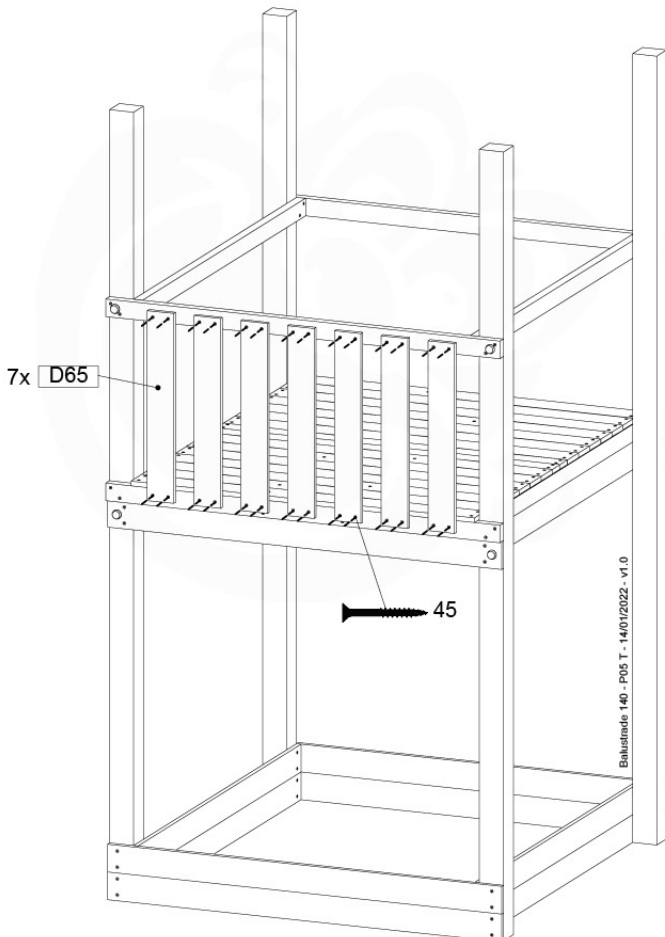

Extension Tower 14080 - P20 - ET27_28 - 10-1-2022 - v1

09 Balustrade (1x)

BL05

Balustrade 140 - FP02 U - 14/01/2022 - v1.0

	PartNo	PartName	QTY.
Hardware pack	002_220	Gap Point Screw T25 - 5x45	28
Timber	D65	Board 650 mm	7

09-1

10 Balustrade (1x)

BL06

	PartNo	PartName	QTY.
Hardware pack	002_220	Gap Point Screw T25 - 5x45	28
Timber	D65	Board 650 mm	7

Balustrade 140 - P03 T - 14/01/2022 - v1.0

10-1

11 Balustrade (1x)

BL10

	PartNo	PartName	QTY.
Hardware pack	002_220	Gap Point Screw T25 - 5x45	12
	002_223	Gap Point Screw T25 - 5x80	4
Timber	C70	Beam 700 mm	1
	D65	Board 650 mm	3

DL Half Balustrade 70/140 - P05 TR - 14/01/2022 - v1