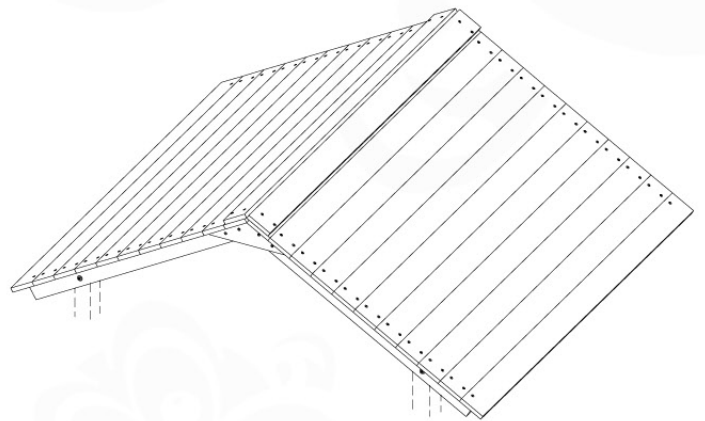

DL-Rockwall 140 - P04 TL 145 - 17-1-2022 - v1

13-1

13-2

13-3

13-4

14 Roof RF15

	PartNo	PartName	QTY.
Hardware pack	001_417	Stealth Screw 8x80	4
	002_220	Gap Point Screw T25 - 5x45	108
Timber	C96	Beam L=(900+beam height) mm	4
	D123	Board 1230 mm	1
	D154	Board 1540 mm	24