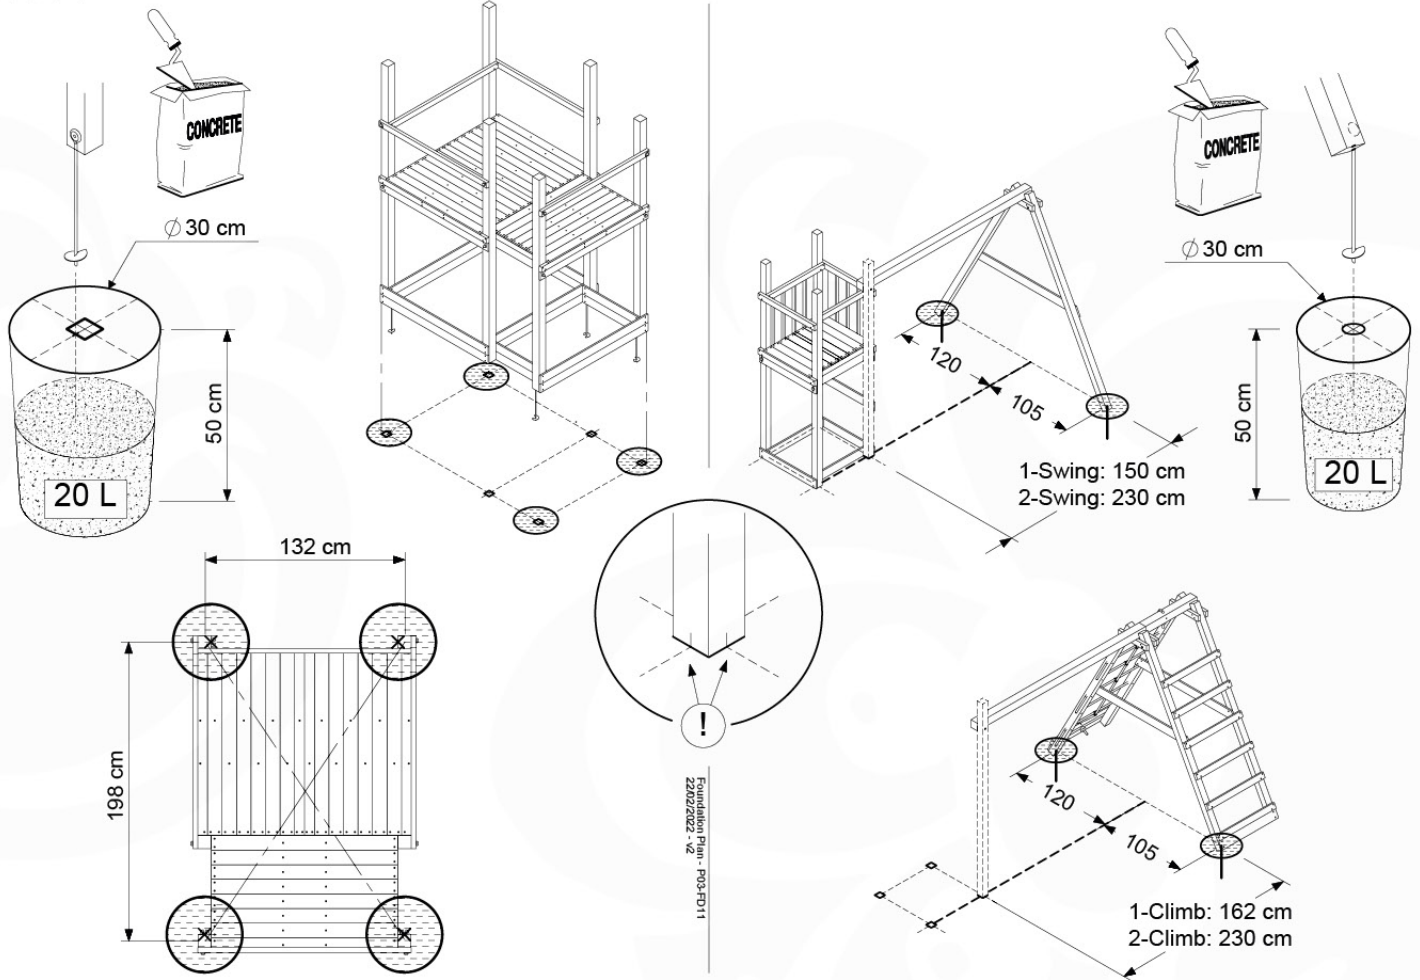

06 Playground Foundation

FD11

Foundation Plan - P03-FD11
22/02/2022 - V2

07 Base Tower

BT20

	PartNo	PartName	QTY.
Hardware pack	001_406	Stealth Screw 8x45	6
	001_417	Stealth Screw 8x80	4
	002_220	Gap Point Screw T25 - 5x45	135
	002_223	Gap Point Screw T25 - 5x80	40
Other	007_001	Ground-anchor	2
	022_31x	bpc-base version 3	8
	022_84x	bpc cover	8
Timber	B270	Post 90x90 L2700	4
	C141	Beam 1410 mm	10
	D123	Board 1230 mm	17
	D141	Board 1410 mm	12

DL 145 Base Tower BT20 - P02 BT20 - 17-11-2021 - v1.0

07-1

07-2

07-3

07-4

DL 146 Base Tower ET20 - P06 B720 - 17-11-2021 - v1.0

08 Extended Tower ET27

	PartNo	PartName	QTY.
Hardware pack	001_406	Stealth Screw 8x45	4
	001_417	Stealth Screw 8x80	2
	002_220	Gap Point Screw T25 - 5x45	90
	002_223	Gap Point Screw T25 - 5x80	20
Other	007_001	Ground-anchor	2
	022_31x	bpc-base version 3	4
	022_84x	bpc cover	4
Timber	B220	Post 90x90 L2200	2
	C74	Beam 740 mm	4
	C141	Beam 1410 mm	1
	D74	Board 740 mm	6
	D123	Board 1230 mm	9
	D141	Board 1410 mm	3