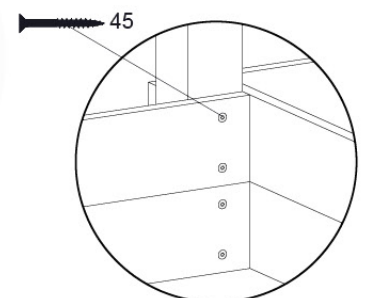

DL 145 Base Tower BT20 - P02 BT20 - 17-11-2021 - v1.0

07-1

07-2

07-3

07-4

DL 146 Base Tower ET20 - P06 B720 - 17-11-2021 - v1.0

08 Extended Tower ET27

	PartNo	PartName	QTY.
Hardware pack	001_406	Stealth Screw 8x45	4
	001_417	Stealth Screw 8x80	2
	002_220	Gap Point Screw T25 - 5x45	90
	002_223	Gap Point Screw T25 - 5x80	20
Other	007_001	Ground-anchor	2
	022_31x	bpc-base version 3	4
	022_84x	bpc cover	4
Timber	B220	Post 90x90 L2200	2
	C74	Beam 740 mm	4
	C141	Beam 1410 mm	1
	D74	Board 740 mm	6
	D123	Board 1230 mm	9
	D141	Board 1410 mm	3

Extension Tower 14080 - P02 - ET27 - 10-1-2022 - v1

08-1

Base Tower

A = B

08-2

08-3

Extension Tower 14080 - P17 - ET27_28 - 10-1-2022 - v1

08-4