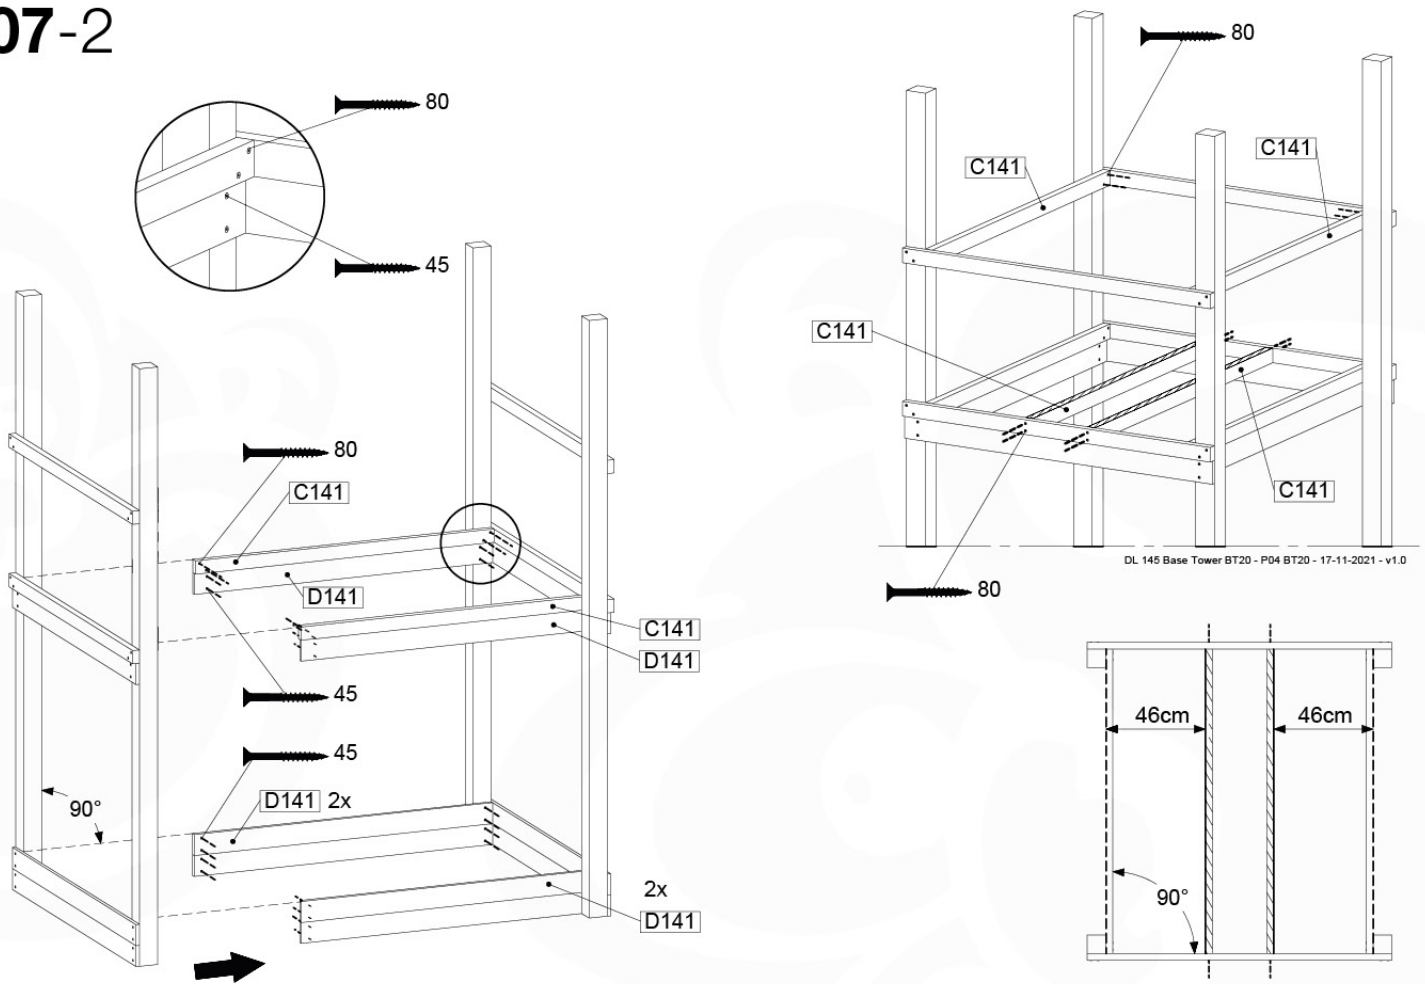

06 Playground Foundation

FD11

Foundation Plan - P03-FD11
22/02/2022 - V2

07 Base Tower

BT20

	PartNo	PartName	QTY.
Hardware pack	001_406	Stealth Screw 8x45	6
	001_417	Stealth Screw 8x80	4
	002_220	Gap Point Screw T25 - 5x45	135
	002_223	Gap Point Screw T25 - 5x80	40
Other	007_001	Ground-anchor	2
	022_31x	bpc-base version 3	8
	022_84x	bpc cover	8
Timber	B270	Post 90x90 L2700	4
	C141	Beam 1410 mm	10
	D123	Board 1230 mm	17
	D141	Board 1410 mm	12

DL 145 Base Tower BT20 - P02 BT20 - 17-11-2021 - v1.0

07-1

07-2

07-3

07-4

DL 146 Base Tower ET20 - P06 B720 - 17-11-2021 - v1.0

08 Extended Tower ET27

	PartNo	PartName	QTY.
Hardware pack	001_406	Stealth Screw 8x45	4
	001_417	Stealth Screw 8x80	2
	002_220	Gap Point Screw T25 - 5x45	90
	002_223	Gap Point Screw T25 - 5x80	20
Other	007_001	Ground-anchor	2
	022_31x	bpc-base version 3	4
	022_84x	bpc cover	4
Timber	B220	Post 90x90 L2200	2
	C74	Beam 740 mm	4
	C141	Beam 1410 mm	1
	D74	Board 740 mm	6
	D123	Board 1230 mm	9
	D141	Board 1410 mm	3