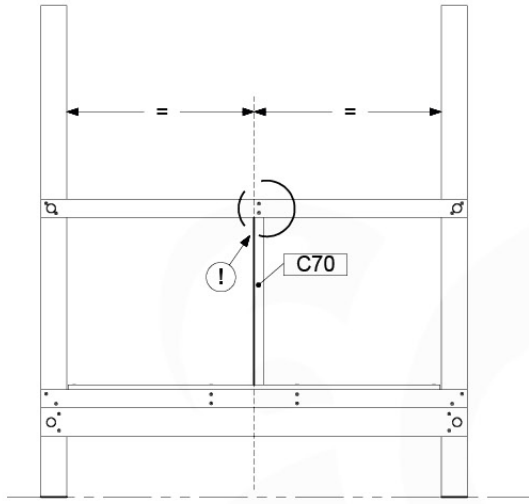

19-1

80

80

19-2

123_200

022_320

30