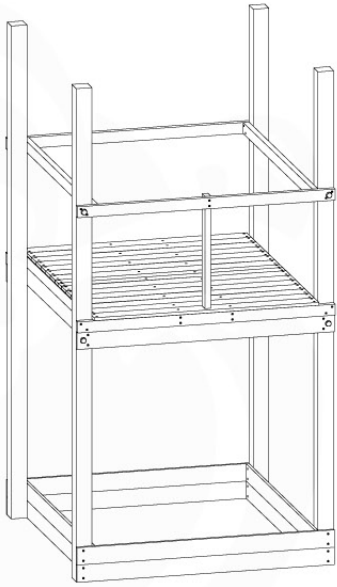

19-1

80

80

19-2

123_200

022_320

30