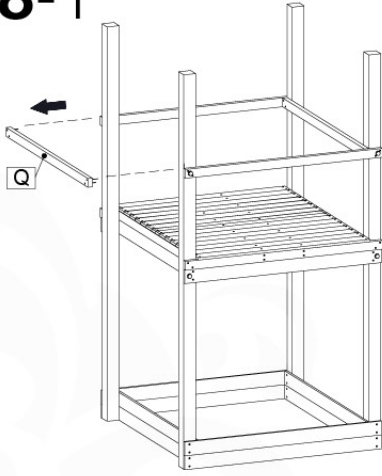

06 Playground Foundation

FD11

Foundation Plan - P03-FD11
22/02/2022 - V2

07 Base Tower

BT20

	PartNo	PartName	QTY.
Hardware pack	001_406	Stealth Screw 8x45	6
	001_417	Stealth Screw 8x80	4
	002_220	Gap Point Screw T25 - 5x45	135
	002_223	Gap Point Screw T25 - 5x80	40
Other	007_001	Ground-anchor	2
	022_31x	bpc-base version 3	8
	022_84x	bpc cover	8
Timber	B270	Post 90x90 L2700	4
	C141	Beam 1410 mm	10
	D123	Board 1230 mm	17
	D141	Board 1410 mm	12

DL 145 Base Tower BT20 - P02 BT20 - 17-11-2021 - v1.0

07-1

07-2

07-3

07-4

DL 146 Base Tower ET20 - P06 B720 - 17-11-2021 - v1.0

08 Extended Tower ET27

	PartNo	PartName	QTY.
Hardware pack	001_406	Stealth Screw 8x45	4
	001_417	Stealth Screw 8x80	2
	002_220	Gap Point Screw T25 - 5x45	90
	002_223	Gap Point Screw T25 - 5x80	20
Other	007_001	Ground-anchor	2
	022_31x	bpc-base version 3	4
	022_84x	bpc cover	4
Timber	B220	Post 90x90 L2200	2
	C74	Beam 740 mm	4
	C141	Beam 1410 mm	1
	D74	Board 740 mm	6
	D123	Board 1230 mm	9
	D141	Board 1410 mm	3

Extension Tower 14080 - P02 - ET27 - 10-1-2022 - v1

08-1

Base Tower

A = B

08-2

08-3

Extension Tower 14080 - P17 - ET27_28 - 10-1-2022 - v1

08-4