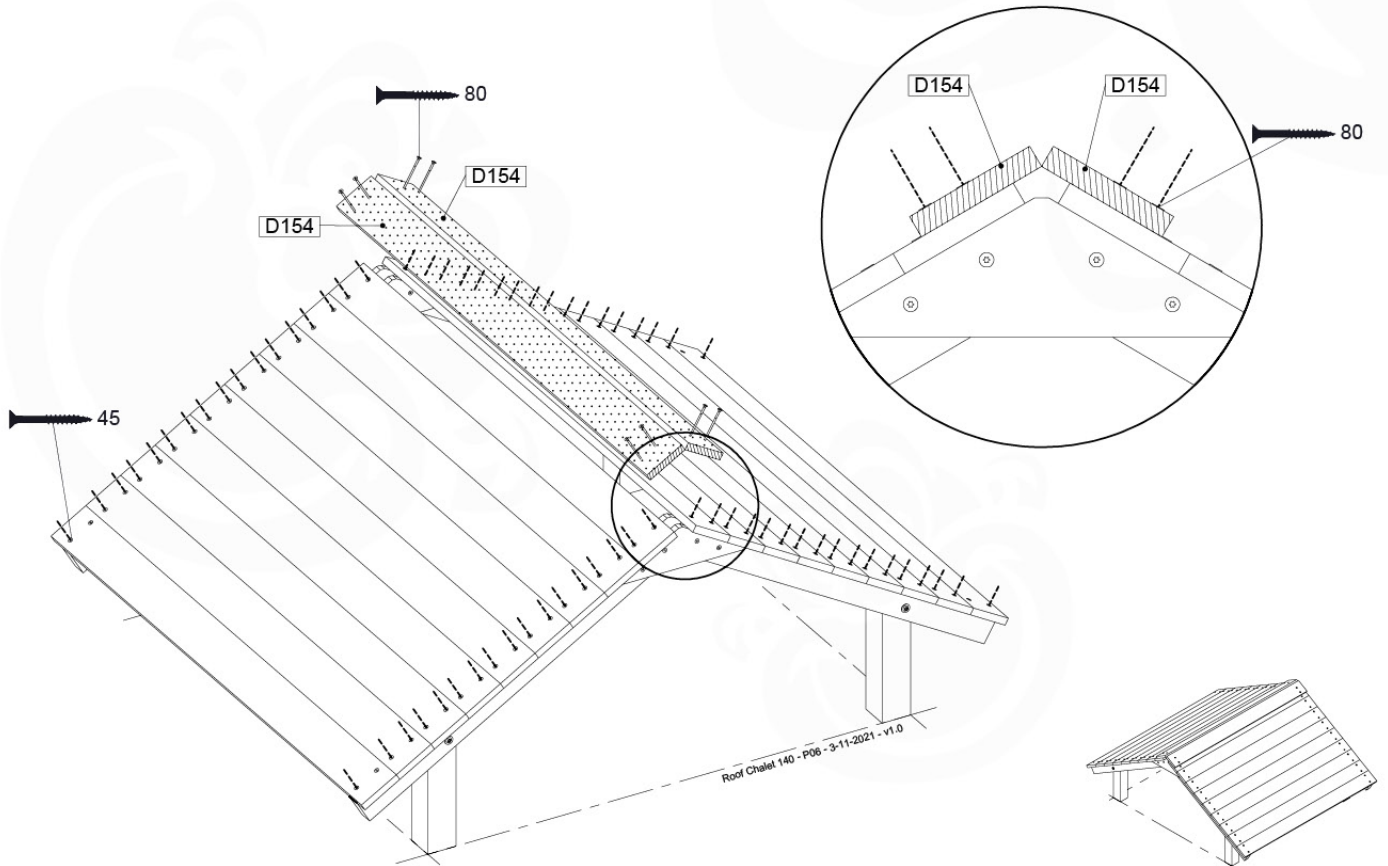

Roof Chalet 140 - P02 - 3-11-2021 - v1.0

14-1

14-2

14-3

14-4

15 Ladder

LA25

	PartNo	PartName	QTY.
Hardware pack	001_404	Stealth Screw 8x30	4
	002_219	Gap Point Screw T25 - 5x30	4
	002_220	Gap Point Screw T25 - 5x45	8
	002_223	Gap Point Screw T25 - 5x80	4
Other	005_03x	Ladder Rung Y/B/G/R	4
	005_522	Connection Bracket Mini Market	2
	022_835	Rung Cap	8
	120_102	Handgrip set (complete 2x)	1
Timber	C70	Beam 700 mm	1
	C150	Beam 1500 mm	2