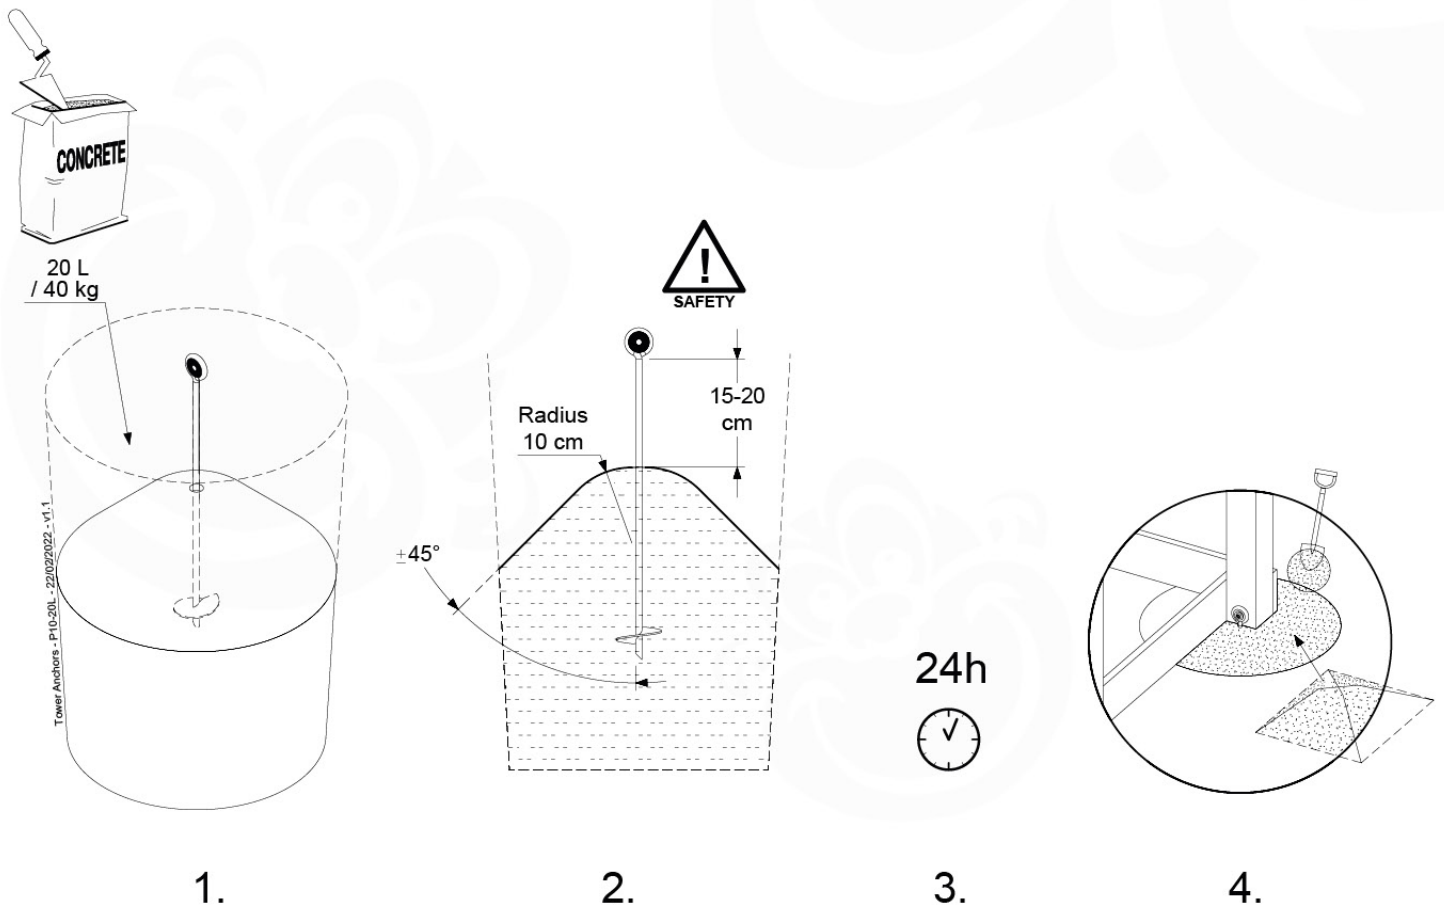

GA11

Parts:

Assembly Package Tower
194_300 + 194_600

Tower Anchors - Pkg-GA11 - 22022022 - V1.1

17-1

17-2

18 Add-on

Wavy Star Slide XXL