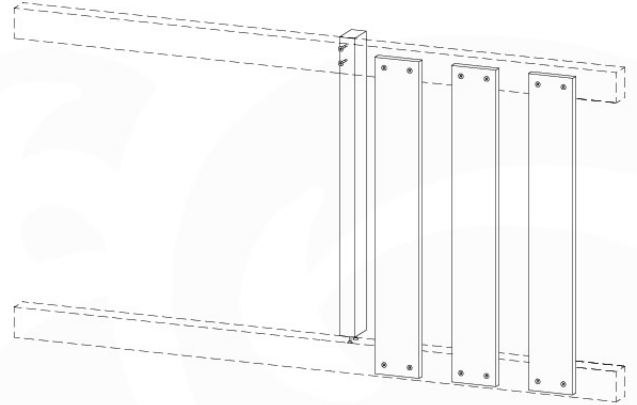

09-1

10 Balustrade (1x)

BL06

	PartNo	PartName	QTY.
Hardware pack	002_220	Gap Point Screw T25 - 5x45	28
Timber	D65	Board 650 mm	7

Balustrade 140 - P03 T - 14/01/2022 - v1.0

10-1

11 Balustrade (1x)

BL10