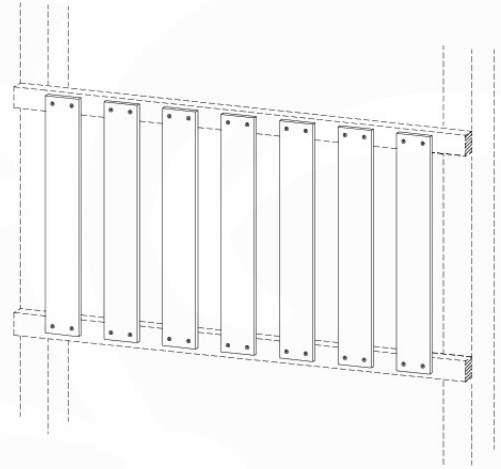

09-1

10 Balustrade (1x)

BL06

	PartNo	PartName	QTY.
Hardware pack	002_220	Gap Point Screw T25 - 5x45	28
Timber	D65	Board 650 mm	7

Balustrade 140 - P03 T - 14/01/2022 - v1.0

10-1

11 Balustrade (1x)

BL10