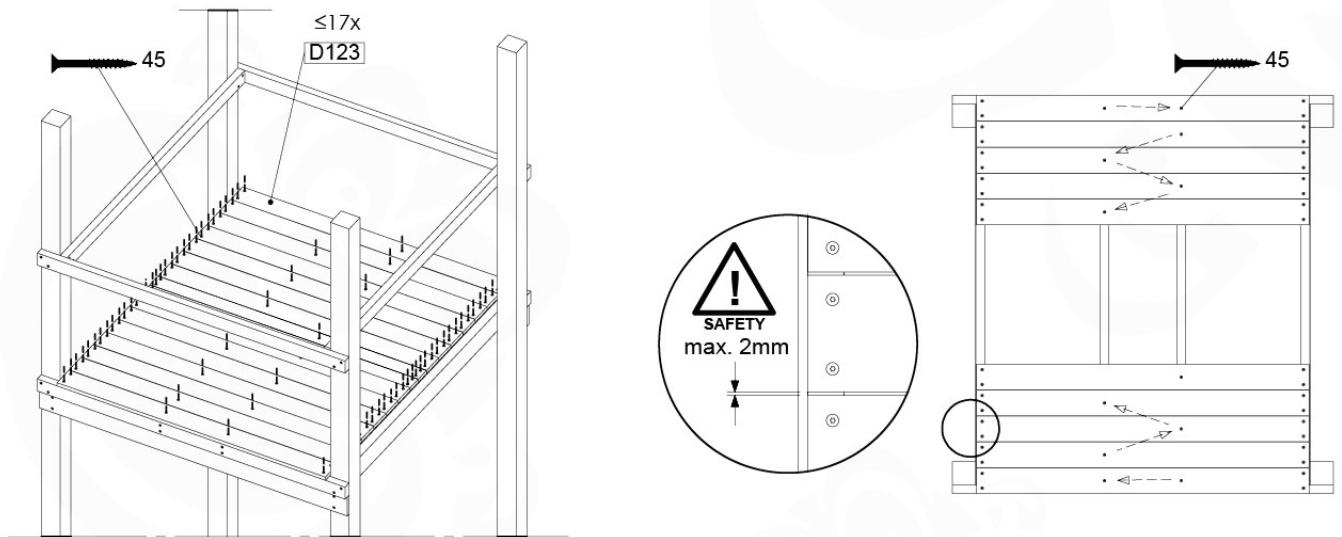

DL 145 Base Tower BT20 - P02 BT20 - 17-11-2021 - v1.0

07-1

07-2

07-3

07-4

DL 146 Base Tower ET20 - P06 B720 - 17-11-2021 - v1.0

08 Extended Tower ET27

	PartNo	PartName	QTY.
Hardware pack	001_406	Stealth Screw 8x45	4
	001_417	Stealth Screw 8x80	2
	002_220	Gap Point Screw T25 - 5x45	90
	002_223	Gap Point Screw T25 - 5x80	20
Other	007_001	Ground-anchor	2
	022_31x	bpc-base version 3	4
	022_84x	bpc cover	4
Timber	B220	Post 90x90 L2200	2
	C74	Beam 740 mm	4
	C141	Beam 1410 mm	1
	D74	Board 740 mm	6
	D123	Board 1230 mm	9
	D141	Board 1410 mm	3

Extension Tower 14080 - P02 - ET27 - 10-1-2022 - v1

08-1

Base Tower

A = B

08-2

08-3

Extension Tower 14080 - P17 - ET27_28 - 10-1-2022 - v1

08-4