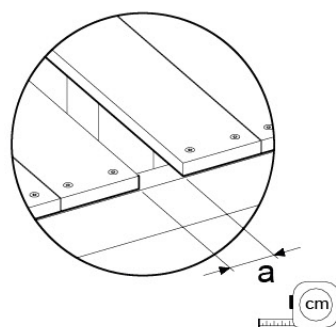

DL 145 Base Tower BT20 - P02 BT20 - 17-11-2021 - v1.0

07-1

07-2

07-3

07-4

DL 146 Base Tower ET20 - P06 B720 - 17-11-2021 - v1.0

08 Extended Tower ET27

	PartNo	PartName	QTY.
Hardware pack	001_406	Stealth Screw 8x45	4
	001_417	Stealth Screw 8x80	2
	002_220	Gap Point Screw T25 - 5x45	90
	002_223	Gap Point Screw T25 - 5x80	20
Other	007_001	Ground-anchor	2
	022_31x	bpc-base version 3	4
	022_84x	bpc cover	4
Timber	B220	Post 90x90 L2200	2
	C74	Beam 740 mm	4
	C141	Beam 1410 mm	1
	D74	Board 740 mm	6
	D123	Board 1230 mm	9
	D141	Board 1410 mm	3

Extension Tower 14080 - P02 - ET27 - 10-1-2022 - v1

08-1

Base Tower

A = B

08-2

08-3

Extension Tower 14080 - P17 - ET27_28 - 10-1-2022 - v1

08-4