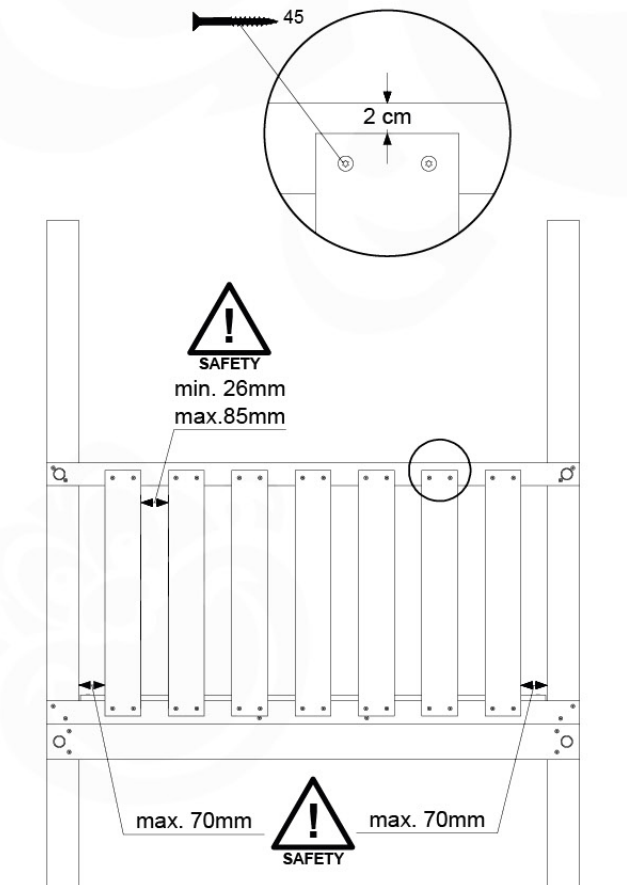

09-1

10 Balustrade (1x)

BL06

	PartNo	PartName	QTY.
Hardware pack	002_220	Gap Point Screw T25 - 5x45	28
Timber	D65	Board 650 mm	7

Balustrade 140 - P03 T - 14/01/2022 - v1.0

10-1

11 Balustrade (1x)

BL10