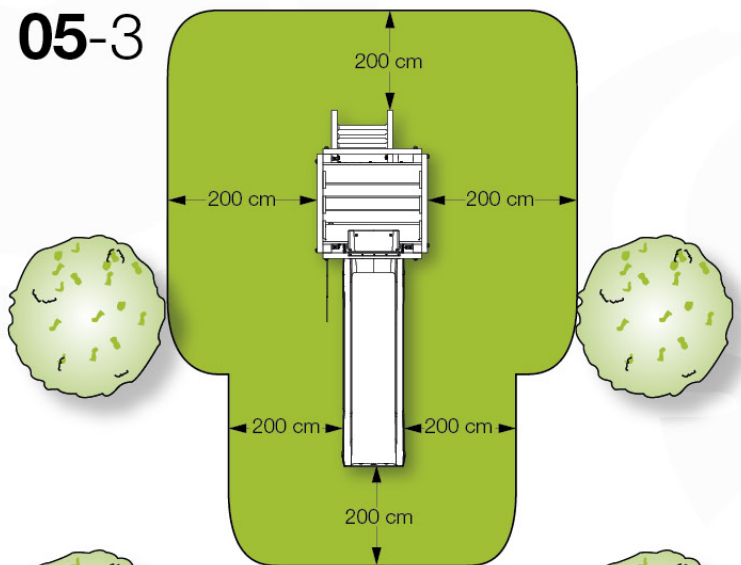

05 Safe Playground Planning

05-1

05-2

05-3

05-4

05-5