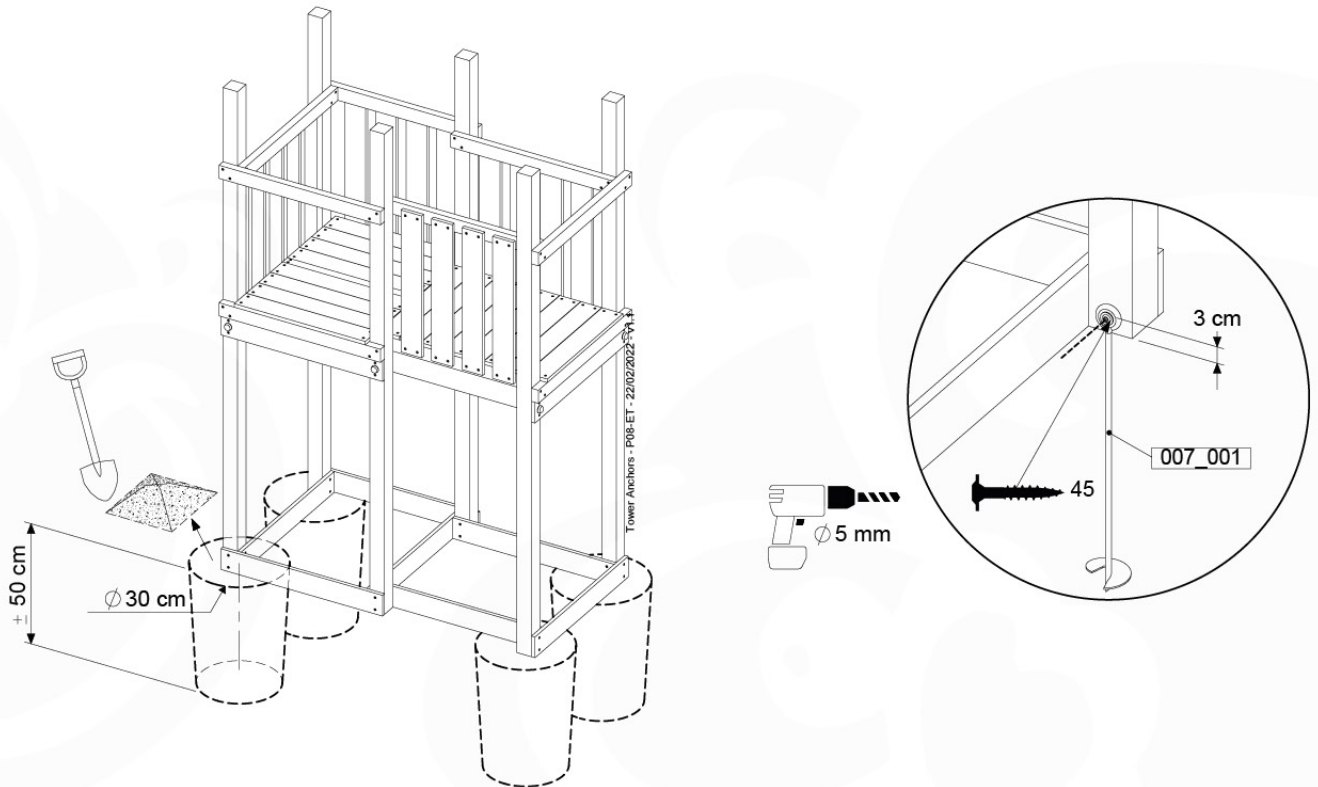

GA11

Parts:

Assembly Package Tower
194_300 + 194_600

Tower Anchors - Pkg-GA11 - 22022022 - V1.1

17-1

17-2

18 Add-on

Wavy Star Slide XXL