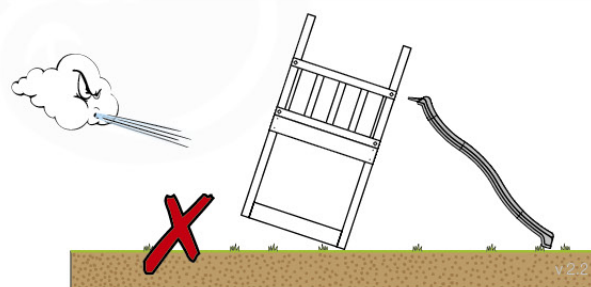

06 Playground Foundation

FD11

Foundation Plan - P03-FD11
22/02/2022 - V2

07 Base Tower

BT20

	PartNo	PartName	QTY.
Hardware pack	001_406	Stealth Screw 8x45	6
	001_417	Stealth Screw 8x80	4
	002_220	Gap Point Screw T25 - 5x45	135
	002_223	Gap Point Screw T25 - 5x80	40
Other	007_001	Ground-anchor	2
	022_31x	bpc-base version 3	8
	022_84x	bpc cover	8
Timber	B270	Post 90x90 L2700	4
	C141	Beam 1410 mm	10
	D123	Board 1230 mm	17
	D141	Board 1410 mm	12