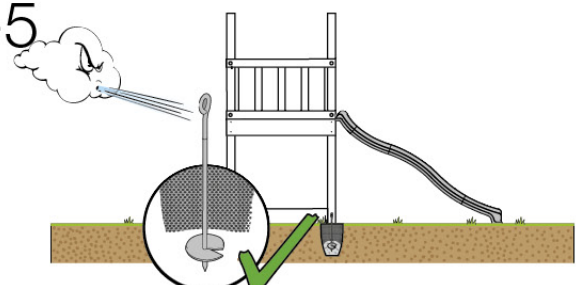

06 Playground Foundation

FD11

Foundation Plan - P03-FD11
22/02/2022 - V2

07 Base Tower

BT20

	PartNo	PartName	QTY.
Hardware pack	001_406	Stealth Screw 8x45	6
	001_417	Stealth Screw 8x80	4
	002_220	Gap Point Screw T25 - 5x45	135
	002_223	Gap Point Screw T25 - 5x80	40
Other	007_001	Ground-anchor	2
	022_31x	bpc-base version 3	8
	022_84x	bpc cover	8
Timber	B270	Post 90x90 L2700	4
	C141	Beam 1410 mm	10
	D123	Board 1230 mm	17
	D141	Board 1410 mm	12