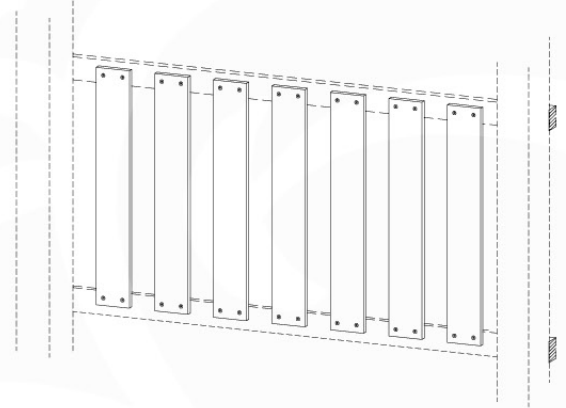

Extension Tower 14080 - P02 - ET27 - 10-1-2022 - v1

08-1

Base Tower

A = B

08-2

08-3

Extension Tower 14080 - P17 - ET27_28 - 10-1-2022 - v1

08-4

Extension Tower 14080 - P20 - ET27_28 - 10-1-2022 - v1

09 Balustrade (1x)

BL05

Balustrade 140 - FP02 U - 14/01/2022 - v1.0

	PartNo	PartName	QTY.
Hardware pack	002_220	Gap Point Screw T25 - 5x45	28
Timber	D65	Board 650 mm	7