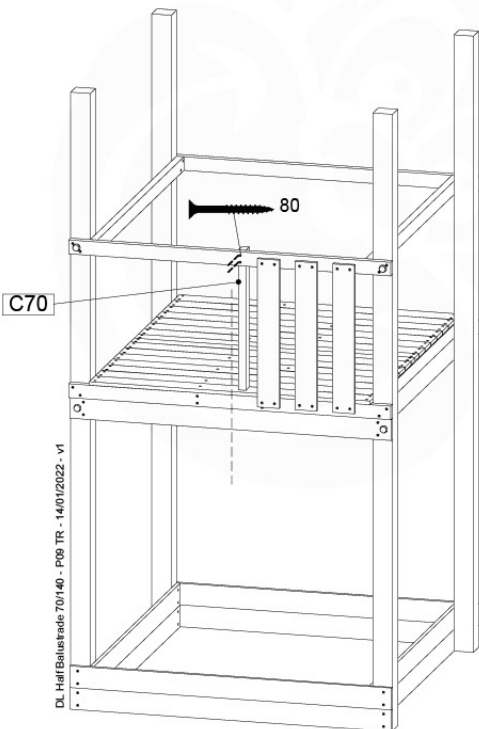

11 Balustrade (1x)

BL10

	PartNo	PartName	QTY.
Hardware pack	002_220	Gap Point Screw T25 - 5x45	12
	002_223	Gap Point Screw T25 - 5x80	4
Timber	C70	Beam 700 mm	1
	D65	Board 650 mm	3

DL Half Balustrade 70/140 - P05 TR - 14/01/2022 - v1

11-1