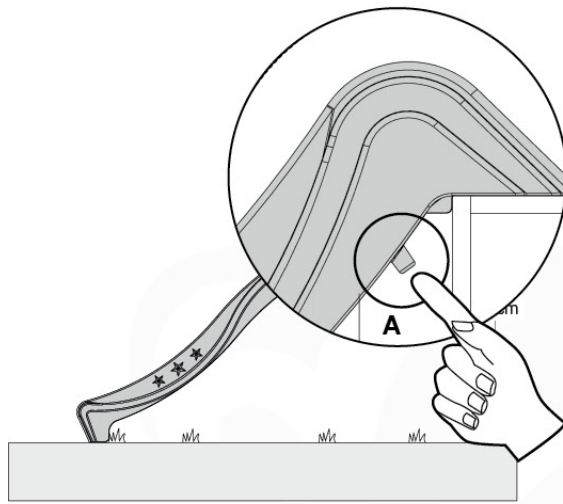

19-3

19-4

DL SLIDE 70/140 - P21 TR - 11-2,2022 - v1

19-5

20 Firemans Pole

FP28

(201_275)

	PartNo	PartName	QTY.
Other	201_275	Fireman's Pole kit	1
Timber	C70	Beam 700 mm	1