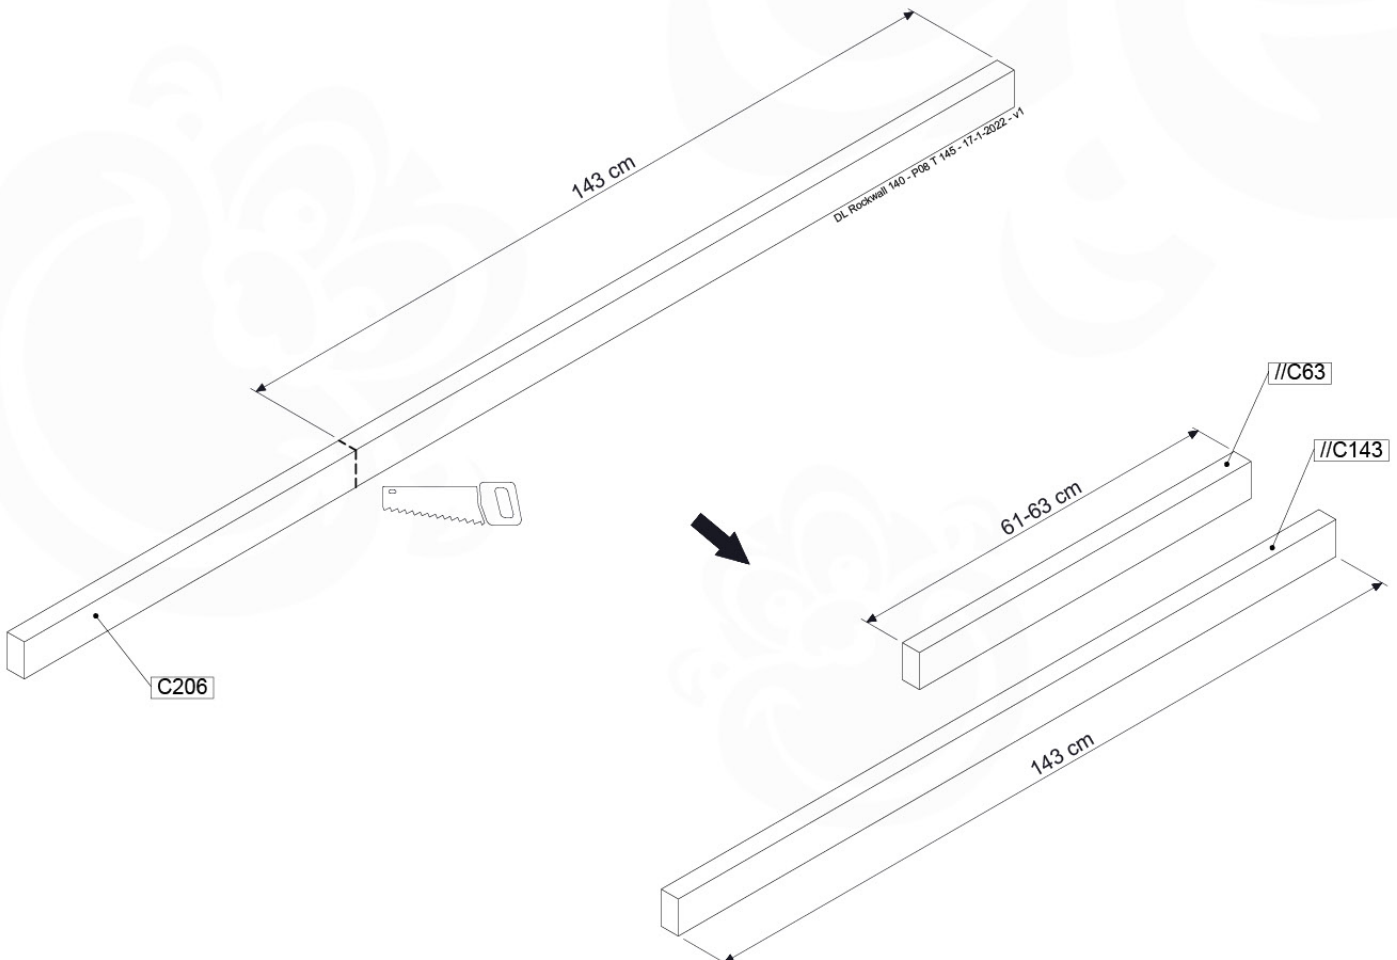

13 Rock Wall

RW19

	PartNo	PartName	QTY.
Hardware pack	001_102	Washer Head Screw T40 M8x30	10
	002_220	Gap Point Screw T25 - 5x45	32
	002_223	Gap Point Screw T25 - 5x80	5
	003_010	M8 spring lock washer	10
	004_050	M8 22mm Drive in Nut	10
Other	022_50x	Climbing Rock	5
	120_102	Handgrip set (complete 2x)	1
Timber	C206	Beam 2060 mm	1
	D65	Board 650 mm	7

DL-Rockwall 140 - P04 TL 145 - 17-1-2022 - v1

13-1