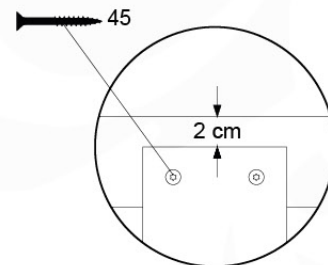

12 Balustrade (2x)

BL21

(194_101)

	PartNo	PartName	QTY.
Hardware Pack 100_601	002_220	Gap Point Screw T25 - 5x45	16
	002_223	Gap Point Screw T25 - 5x80	4
Timber	C74	Beam 740 mm	1
	D65	Board 650 mm	4

Balustrade 80 - P02 U - 13/01/2022 - v4

12-1