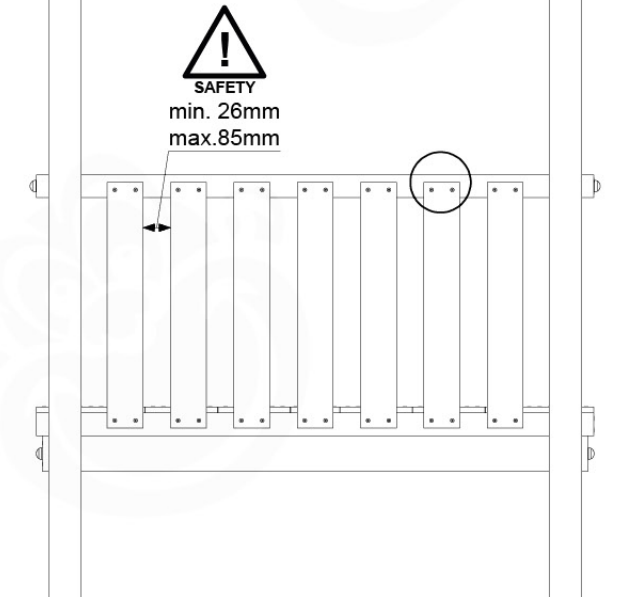

09 Balustrade (1x)

BL05

Balustrade 140 - FP02 U - 14/01/2022 - v1.0

	PartNo	PartName	QTY.
Hardware pack	002_220	Gap Point Screw T25 - 5x45	28
Timber	D65	Board 650 mm	7

09-1