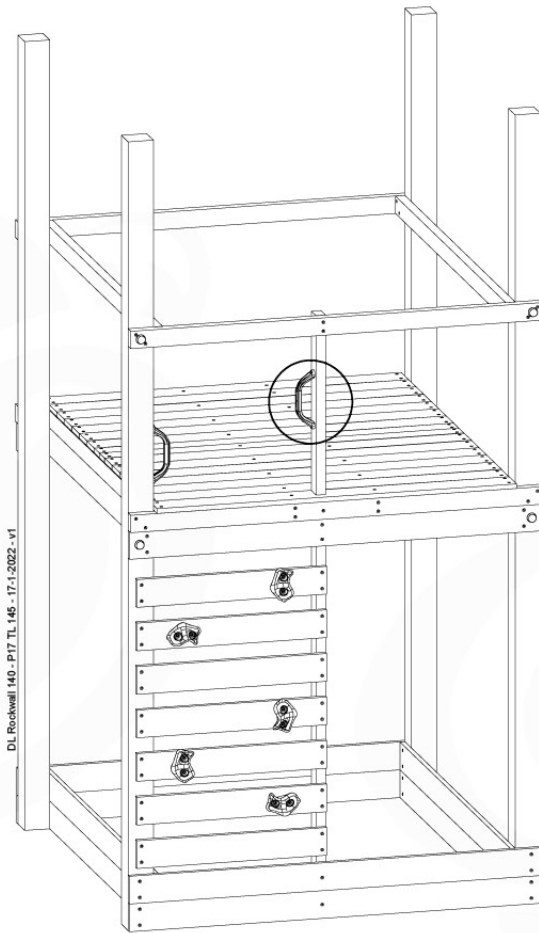

DL-Rockwall 140 - P04 TL 145 - 17-1-2022 - v1

13-1

13-2

13-3

13-4

14 Roof RF15

	PartNo	PartName	QTY.
Hardware pack	001_417	Stealth Screw 8x80	4
	002_220	Gap Point Screw T25 - 5x45	108
Timber	C96	Beam L=(900+beam height) mm	4
	D123	Board 1230 mm	1
	D154	Board 1540 mm	24

Roof Chalet 140 - P02 - 3-11-2021 - v1.0

14-1

14-2

14-3

14-4

15 Ladder

LA25

	PartNo	PartName	QTY.
Hardware pack	001_404	Stealth Screw 8x30	4
	002_219	Gap Point Screw T25 - 5x30	4
	002_220	Gap Point Screw T25 - 5x45	8
	002_223	Gap Point Screw T25 - 5x80	4
Other	005_03x	Ladder Rung Y/B/G/R	4
	005_522	Connection Bracket Mini Market	2
	022_835	Rung Cap	8
	120_102	Handgrip set (complete 2x)	1
Timber	C70	Beam 700 mm	1
	C150	Beam 1500 mm	2