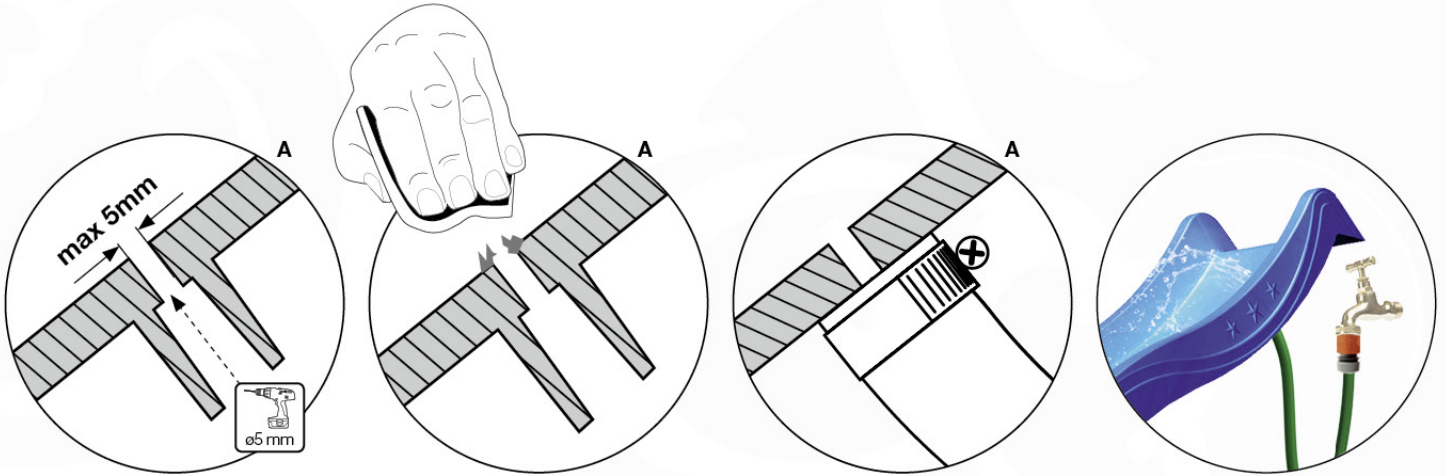

19-3

19-4

DL SLIDE 70/140 - P21 TR - 11-2,2022 - v1

19-5

20 Firemans Pole

FP28

(201_275)

	PartNo	PartName	QTY.
Other	201_275	Fireman's Pole kit	1
Timber	C70	Beam 700 mm	1