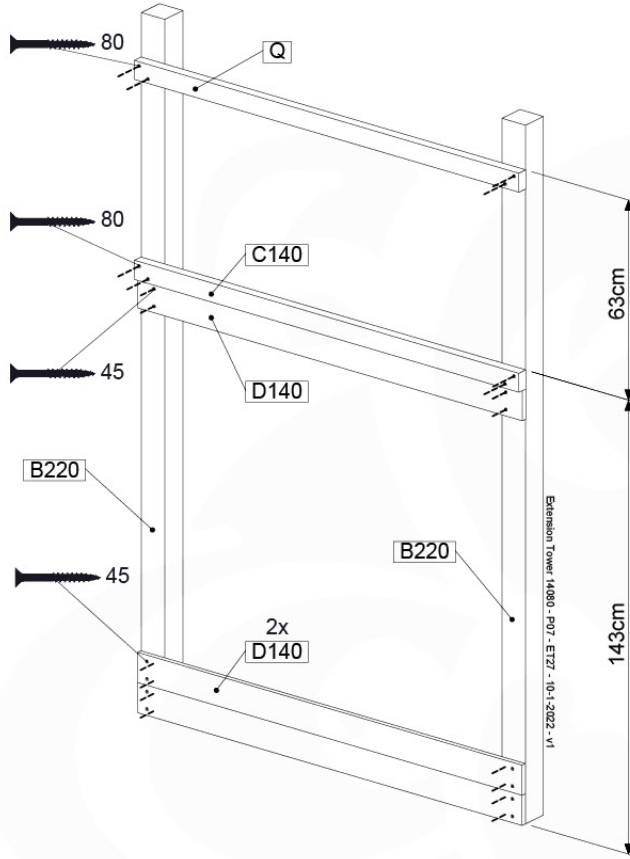

06 Playground Foundation

FD11

Foundation Plan - P03-FD11
22/02/2022 - V2

07 Base Tower

BT20

	PartNo	PartName	QTY.
Hardware pack	001_406	Stealth Screw 8x45	6
	001_417	Stealth Screw 8x80	4
	002_220	Gap Point Screw T25 - 5x45	135
	002_223	Gap Point Screw T25 - 5x80	40
Other	007_001	Ground-anchor	2
	022_31x	bpc-base version 3	8
	022_84x	bpc cover	8
Timber	B270	Post 90x90 L2700	4
	C141	Beam 1410 mm	10
	D123	Board 1230 mm	17
	D141	Board 1410 mm	12

DL 145 Base Tower BT20 - P02 BT20 - 17-11-2021 - v1.0

07-1

07-2

07-3

07-4

DL 146 Base Tower ET20 - P06 B720 - 17-11-2021 - v1.0

08 Extended Tower ET27

	PartNo	PartName	QTY.
Hardware pack	001_406	Stealth Screw 8x45	4
	001_417	Stealth Screw 8x80	2
	002_220	Gap Point Screw T25 - 5x45	90
	002_223	Gap Point Screw T25 - 5x80	20
Other	007_001	Ground-anchor	2
	022_31x	bpc-base version 3	4
	022_84x	bpc cover	4
Timber	B220	Post 90x90 L2200	2
	C74	Beam 740 mm	4
	C141	Beam 1410 mm	1
	D74	Board 740 mm	6
	D123	Board 1230 mm	9
	D141	Board 1410 mm	3

Extension Tower 14080 - P02 - ET27 - 10-1-2022 - v1

08-1

Base Tower

A = B

08-2

08-3

Extension Tower 14080 - P17 - ET27_28 - 10-1-2022 - v1

08-4