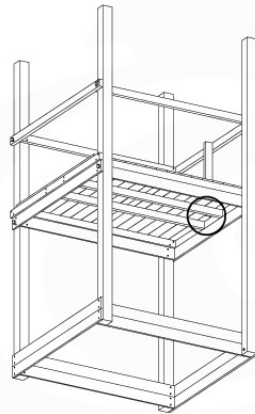

19-1

80

80

19-2

123_200

022_320

30