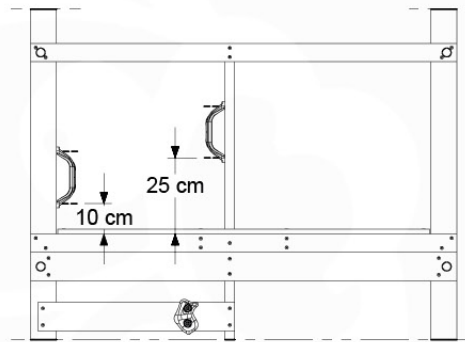

DL-Rockwall 140 - P04 TL 145 - 17-1-2022 - v1

13-1

13-2

13-3

13-4

14 Roof RF15

	PartNo	PartName	QTY.
Hardware pack	001_417	Stealth Screw 8x80	4
	002_220	Gap Point Screw T25 - 5x45	108
Timber	C96	Beam L=(900+beam height) mm	4
	D123	Board 1230 mm	1
	D154	Board 1540 mm	24