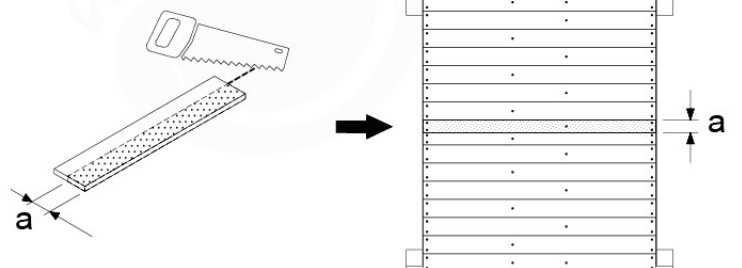

DL 145 Base Tower BT20 - P02 BT20 - 17-11-2021 - v1.0

07-1

07-2

07-3

07-4

DL 146 Base Tower ET20 - P06 B720 - 17-11-2021 - v1.0

08 Extended Tower ET27

	PartNo	PartName	QTY.
Hardware pack	001_406	Stealth Screw 8x45	4
	001_417	Stealth Screw 8x80	2
	002_220	Gap Point Screw T25 - 5x45	90
	002_223	Gap Point Screw T25 - 5x80	20
Other	007_001	Ground-anchor	2
	022_31x	bpc-base version 3	4
	022_84x	bpc cover	4
Timber	B220	Post 90x90 L2200	2
	C74	Beam 740 mm	4
	C141	Beam 1410 mm	1
	D74	Board 740 mm	6
	D123	Board 1230 mm	9
	D141	Board 1410 mm	3

Extension Tower 14080 - P02 - ET27 - 10-1-2022 - v1

08-1

Base Tower

A = B

08-2

08-3

Extension Tower 14080 - P17 - ET27_28 - 10-1-2022 - v1

08-4