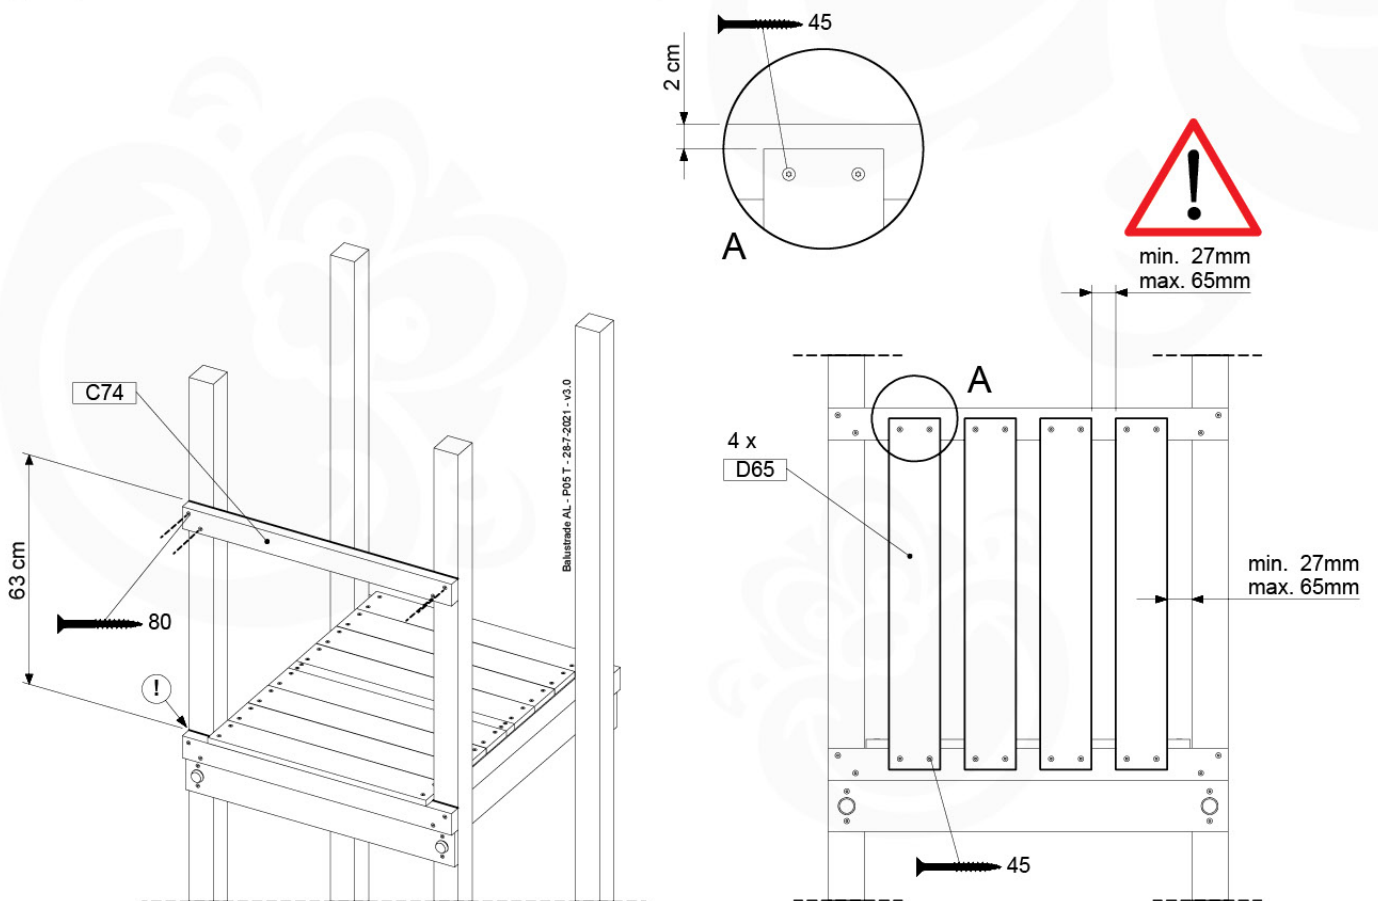

10 Balustrade (2x)

BL02

(194_101)

	PartNo	PartName	QTY.
Hardware Pack 100_601	002_220	Gap Point Screw T25 - 5x45	16
	002_223	Gap Point Screw T25 - 5x80	4
Wood	C74	Beam 740 mm	1
	D65	Board 650 mm	4

Balustrade AL - P03 T - 28-7-2021 - v3.0

10-1