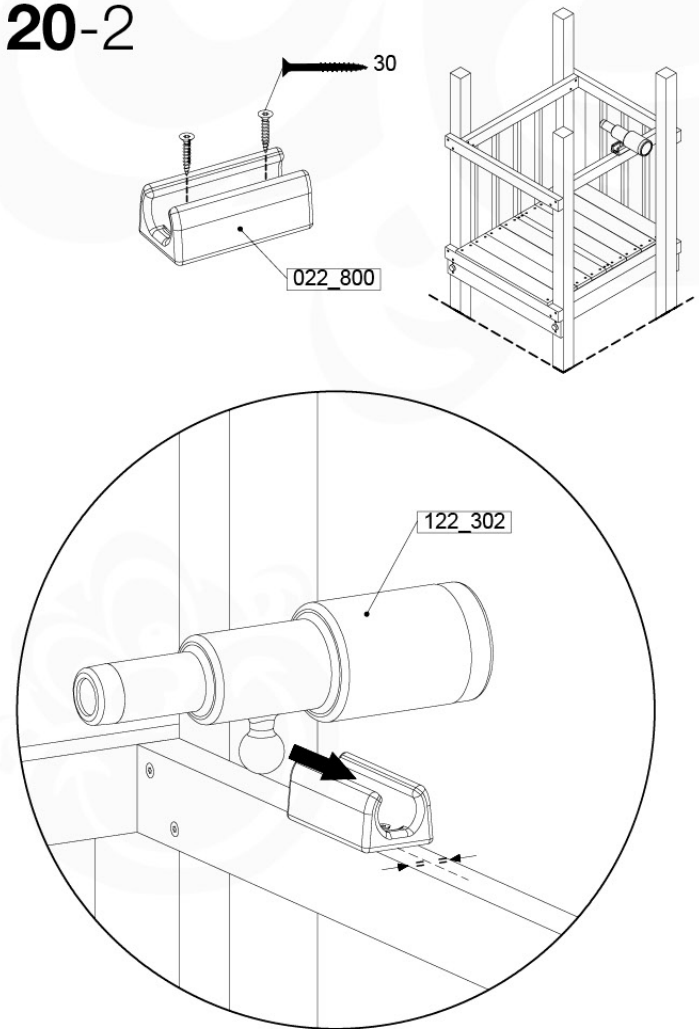

20-2

Accessory set - P03 - 28-9-2021 - v4