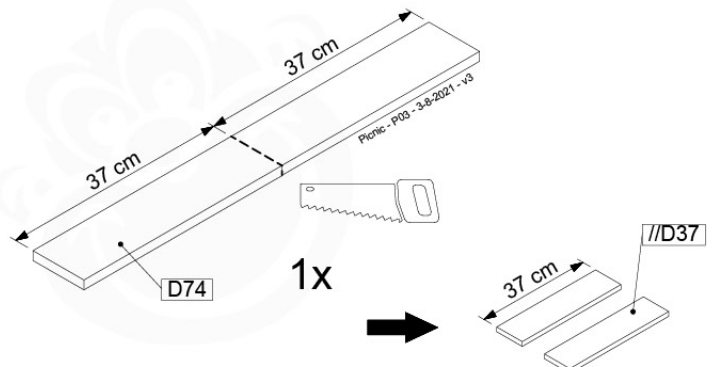

13-Picnic Table

PC01

(194_117)

	PartNo	PartName	QTY.
Hardware Pack 100_615	002_220	Gap Point Screw T25 - 5x45	20
	002_223	Gap Point Screw T25 - 5x80	8
Wood	C62	Beam 620 mm	2
	D60	Board 600 mm	4
	D74	Board 740 mm	1

Picnic - P02 - 3-8-2021 - v3

Jungle Modular At - Picnic Table

13-1