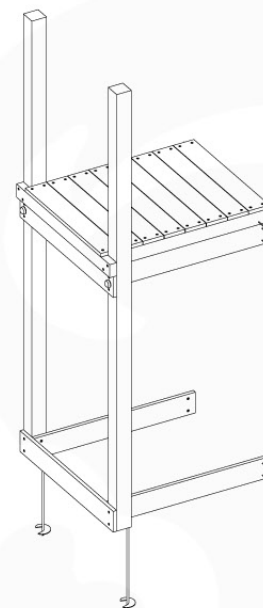

08 Extension Tower

ET01

(194_100)

	PartNo	PartName	QTY.
Hardware Pack 100_600	001_406	Stealth Screw 8x45	4
	002_220	Gap Point Screw T25 - 5x45	60
	002_223	Gap Point Screw T25 - 5x80	12
Other	007_001	Ground-anchor	2
Hardware Pack 100_600	022_31x	bpc-base version 3	2
	022_84x	bpc cover	2
Wood	A200	Post 70x70 L2000	2
	C74	Beam 740 mm	3
	D60	Board 600 mm	9
	D74	Board 740 mm	6

Extension Tower - P02 - ET01 - 18-12-2020 - v3.0