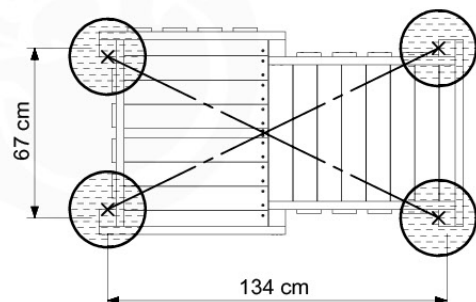

15 Swing Frame / Climb Frame

16

+

16

1-Swing frame / 2-Swing frame
457_101
457_102

+

16

1-Climb frame / 2-Climb frame
457_105
457_106

16 Ground Anchors

GA02

Parts:

Assembly Package Tower
194_100

007_001

Tower Anchors - R03 - 3-3/2021 - v3