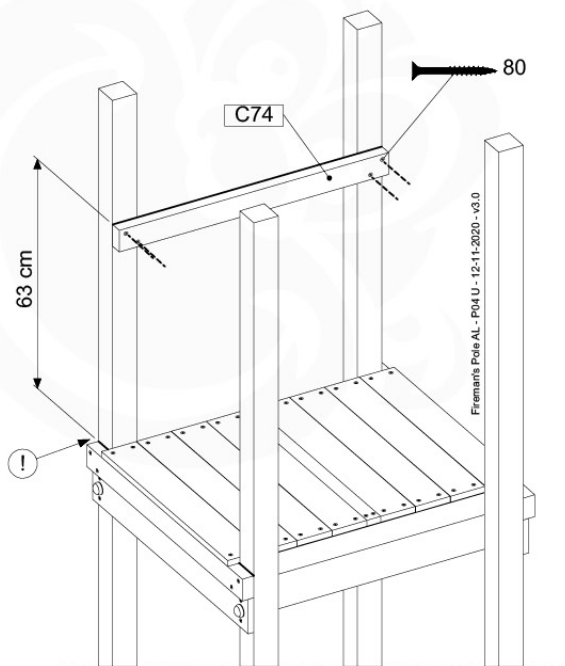

19-1

Fireman's Pole (201_275)
040_335 Part 2