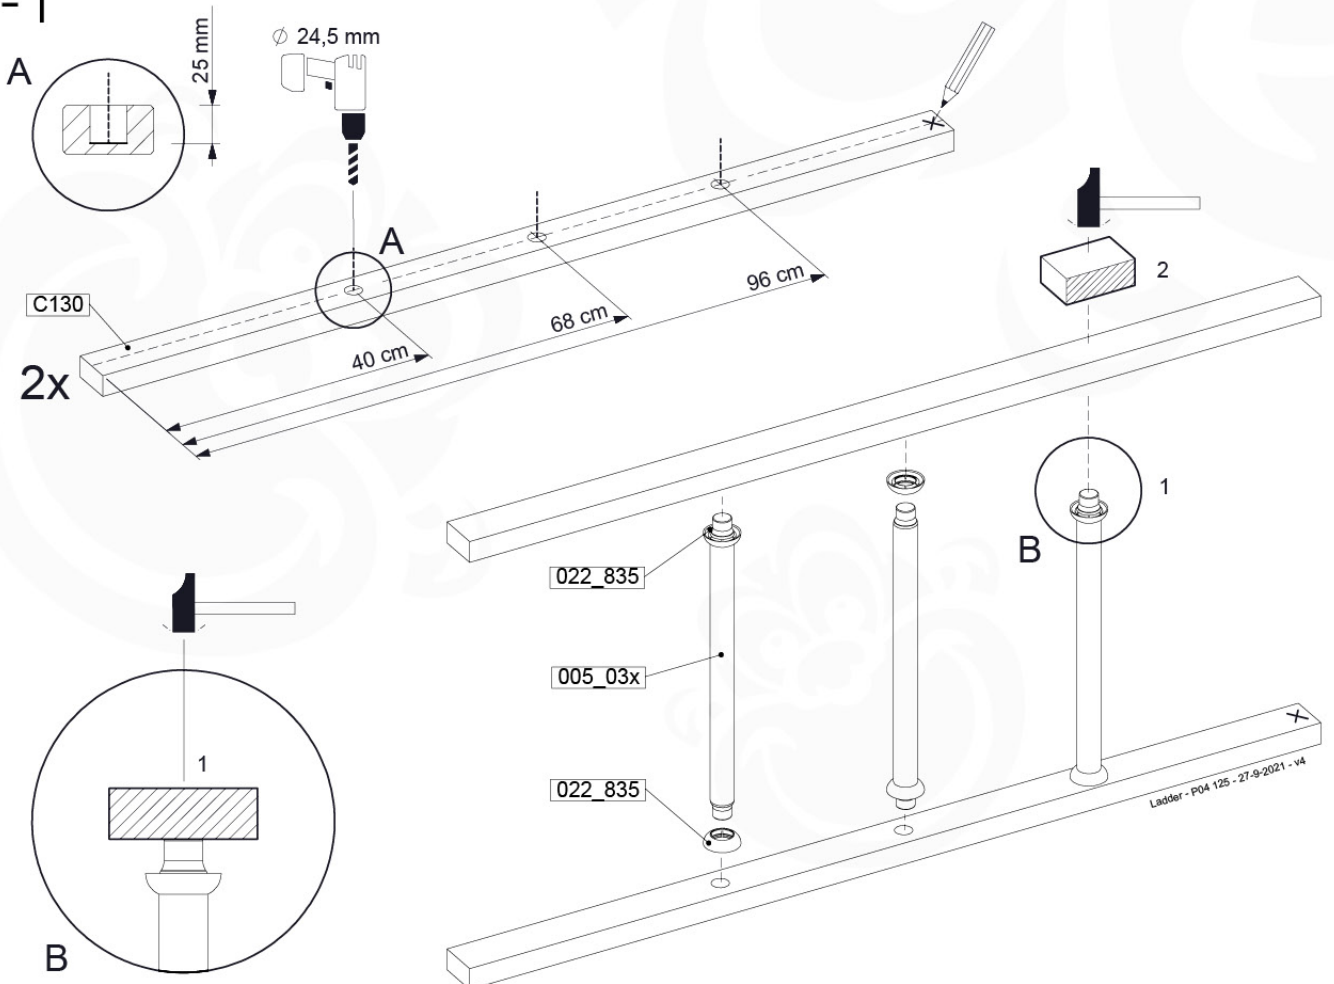

13-1

Ladder - P04 125 - 27-9-2021 - v4