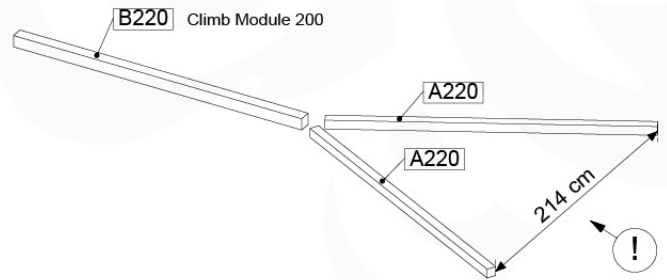

06

	PartNo	PartName	QTY.
Hardware Pack	001_406	Stealth Screw 8x45	2
	001_417	Stealth Screw 8x80	8
	001_422	Stealth Screw 8x137	6
	002_220	Gap Point Screw T25 - 5x45	43
	002_223	Gap Point Screw T25 - 5x80	45
	002_301	Dry Wall Screw PH2 3.9 x 40 mm	7
Other	005_528	Swing Beam Bracket 7x7	2
	005_529	Swing Beam Bracket 9x9	2
	007_001	Ground-anchor	2
	020_317	Rope Polyester 16mm Green 3.4m	1
	020_318	Rope Polyester 16mm Green 8.1m	1
	022_455	Rope Cross Connector Egg	7
	023_031	Finishing Washer GPS 5.0	4
	101_003	Swing hook with Carabiner	4

ClimbPart1 - Pkg - 3-11-2021 - v4.0

06-1

1-Climb Module 200
2-Climb Module 200