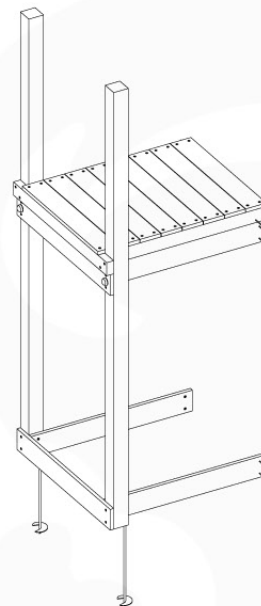

	PartNo	PartName	QTY.
Hardware Pack 100_600	001_406	Stealth Screw 8x45	6
	002_220	Gap Point Screw T25 - 5x45	72
	002_223	Gap Point Screw T25 - 5x80	16
Other	007_001	Ground-anchor	2
Hardware Pack 100_600	022_31x	bpc-base version 3	4
	022_84x	bpc cover	4
Wood	A220	Post 70x70 L2200	4
	C74	Beam 740 mm	4
	D60	Board 600 mm	10
	D74	Board 740 mm	8

Base Tower - P10 - BT03 - 18-12-2020 - v3.0

07-1

07-2

07-3

08 Extension Tower

ET01

(194_100)

	PartNo	PartName	QTY.
Hardware Pack 100_600	001_406	Stealth Screw 8x45	4
	002_220	Gap Point Screw T25 - 5x45	60
	002_223	Gap Point Screw T25 - 5x80	12
Other	007_001	Ground-anchor	2
Hardware Pack 100_600	022_31x	bpc-base version 3	2
	022_84x	bpc cover	2
Wood	A200	Post 70x70 L2000	2
	C74	Beam 740 mm	3
	D60	Board 600 mm	9
	D74	Board 740 mm	6

Extension Tower - P02 - ET01 - 18-12-2020 - v3.0

08-1 - 08-1 - 08-1 - 08-1 - 08-1 - 08-1 - 08-1 - 08-1 - 08-1 - 08-1

08-1

08-2

08-3

09 Balustrade (1x)

BL01

(194_101)

	PartNo	PartName	QTY.
Hardware Pack 100_601	002_220	Gap Point Screw T25 - 5x45	16
	002_223	Gap Point Screw T25 - 5x80	4
Wood	C74	Beam 740 mm	1
	D65	Board 650 mm	4

Balustrade 80 - PO2 U - 8-10-2021 - v3.1