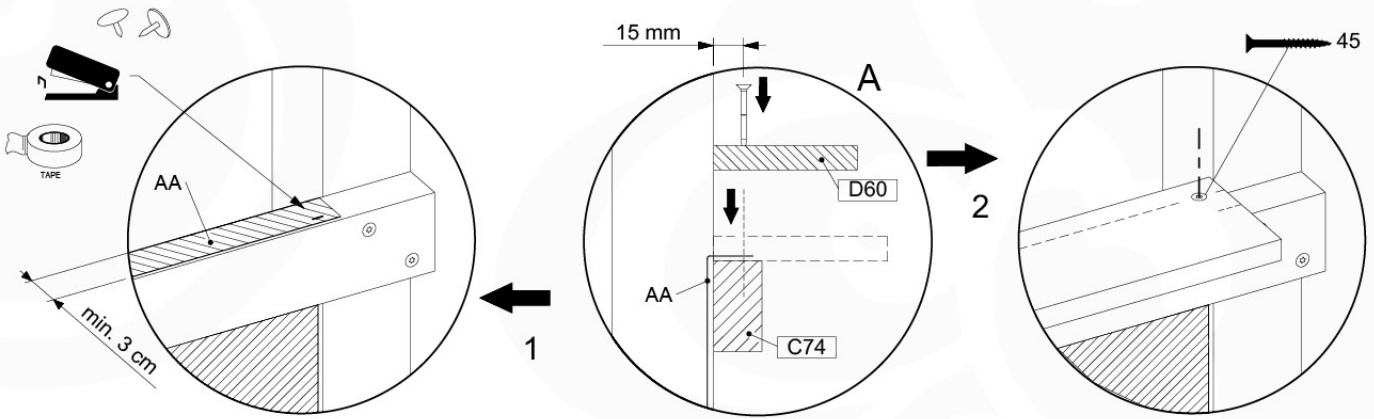

REAR OF CUTTING PAGE

12-5

12-6

13 Ladder

LA02

(194_103)

	PartNo	PartName	QTY.
Hardware Pack 100_603	001_404	Stealth Screw 8x30	4
	002_219	Gap Point Screw T25 - 5x30	4
	002_220	Gap Point Screw T25 - 5x45	6
	002_223	Gap Point Screw T25 - 5x80	4
Other	005_03x	Ladder Rung Y/B/G/R	3
	005_522	Connection Bracket Mini Market	2
	022_835	Rung Cap	6
	120_102	Handgrip set (2x Complete)	1
Wood	C74	Beam 740 mm	1
	C130	Beam 1300 mm	2