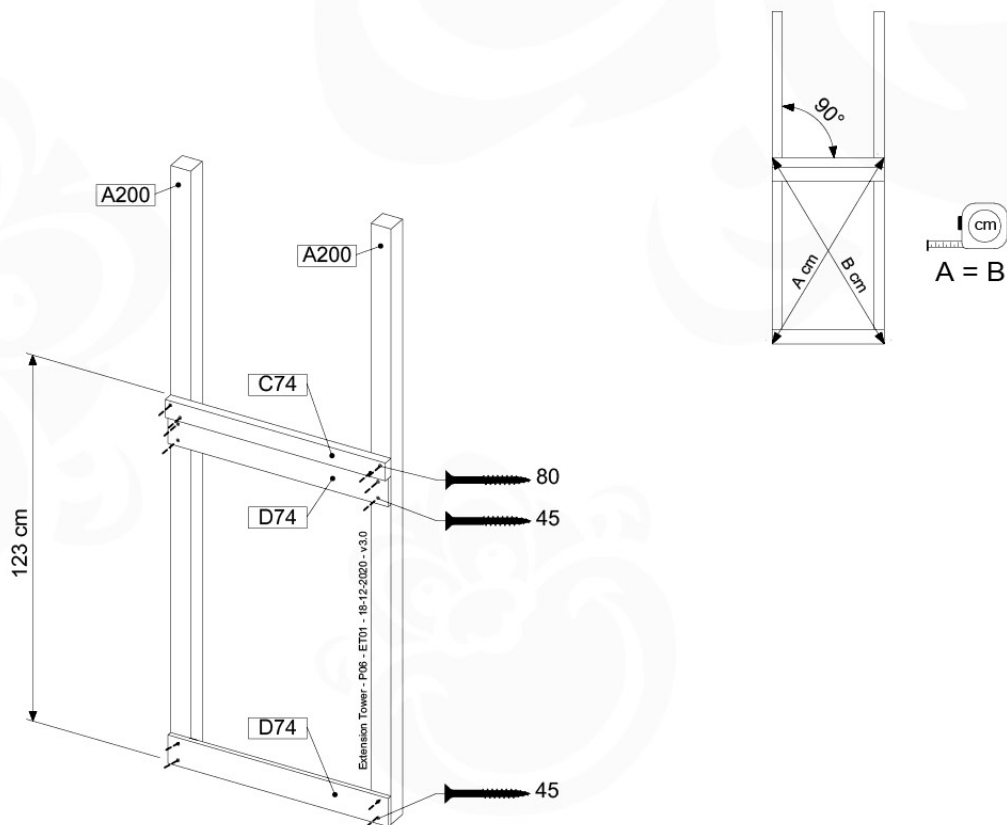

Base Tower - P10 - BT03 - 18-12-2020 - v3.0

07-1

07-2

07-3

08 Extension Tower

ET01

(194_100)

	PartNo	PartName	QTY.
Hardware Pack 100_600	001_406	Stealth Screw 8x45	4
	002_220	Gap Point Screw T25 - 5x45	60
	002_223	Gap Point Screw T25 - 5x80	12
Other	007_001	Ground-anchor	2
Hardware Pack 100_600	022_31x	bpc-base version 3	2
	022_84x	bpc cover	2
Wood	A200	Post 70x70 L2000	2
	C74	Beam 740 mm	3
	D60	Board 600 mm	9
	D74	Board 740 mm	6

Extension Tower - P02 - ET01 - 18-12-2020 - v3.0

08-1 - 08-1 - 08-1 - 08-1 - 08-1 - 08-1 - 08-1 - 08-1 - 08-1 - 08-1

08-1

08-2

08-3

09 Balustrade (1x)

BL01

(194_101)