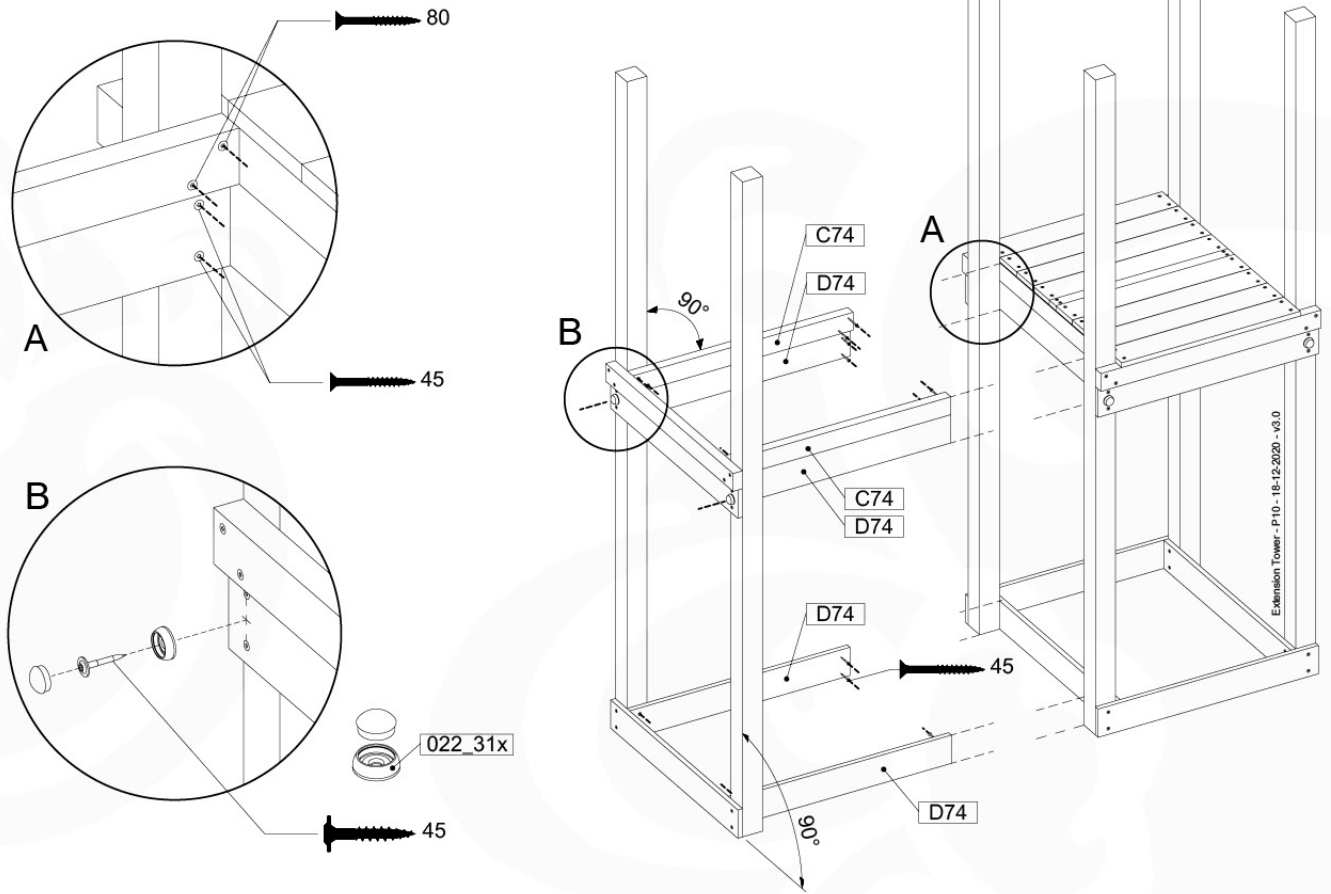

Base Tower - P10 - BT03 - 18-12-2020 - v3.0

07-1

07-2

07-3

08 Extension Tower

ET01

(194_100)

	PartNo	PartName	QTY.
Hardware Pack 100_600	001_406	Stealth Screw 8x45	4
	002_220	Gap Point Screw T25 - 5x45	60
	002_223	Gap Point Screw T25 - 5x80	12
Other	007_001	Ground-anchor	2
Hardware Pack 100_600	022_31x	bpc-base version 3	2
	022_84x	bpc cover	2
Wood	A200	Post 70x70 L2000	2
	C74	Beam 740 mm	3
	D60	Board 600 mm	9
	D74	Board 740 mm	6

Extension Tower - P02 - ET01 - 18-12-2020 - v3.0

08-1 - 08-1 - 08-1 - 08-1 - 08-1 - 08-1 - 08-1 - 08-1 - 08-1 - 08-1

08-1

08-2

08-3

09 Balustrade (1x)

BL01

(194_101)

	PartNo	PartName	QTY.
Hardware Pack 100_601	002_220	Gap Point Screw T25 - 5x45	16
	002_223	Gap Point Screw T25 - 5x80	4
Wood	C74	Beam 740 mm	1
	D65	Board 650 mm	4

Balustrade 80 - PO2 U - 8-10-2021 - v3.1