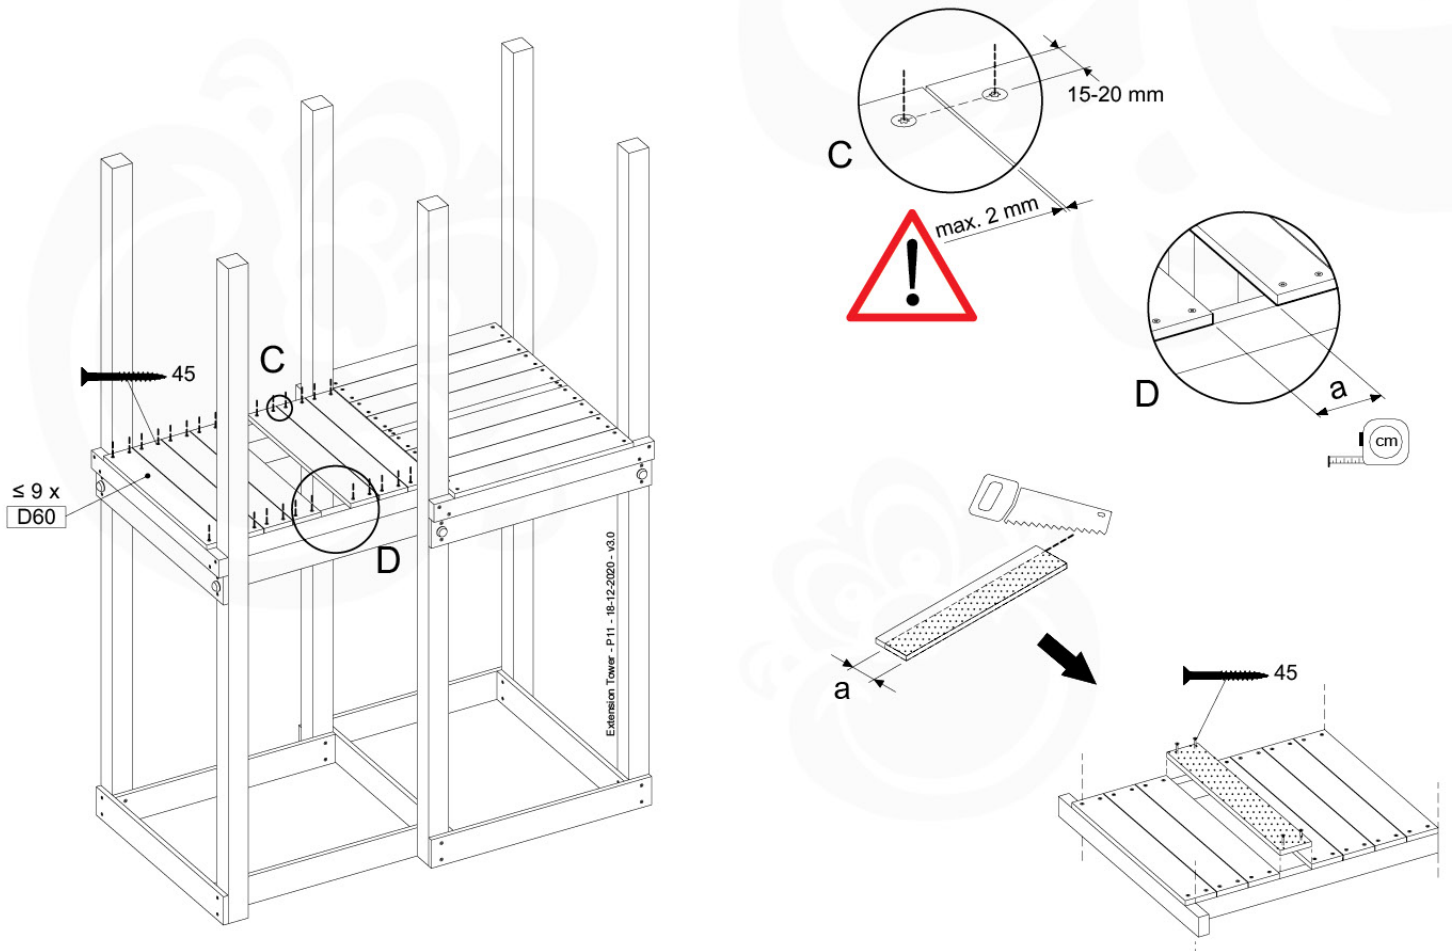

Base Tower - P10 - BT03 - 18-12-2020 - v3.0

07-1

07-2

07-3

08 Extension Tower

ET01

(194_100)

	PartNo	PartName	QTY.
Hardware Pack 100_600	001_406	Stealth Screw 8x45	4
	002_220	Gap Point Screw T25 - 5x45	60
	002_223	Gap Point Screw T25 - 5x80	12
Other	007_001	Ground-anchor	2
Hardware Pack 100_600	022_31x	bpc-base version 3	2
	022_84x	bpc cover	2
Wood	A200	Post 70x70 L2000	2
	C74	Beam 740 mm	3
	D60	Board 600 mm	9
	D74	Board 740 mm	6

Extension Tower - P02 - ET01 - 18-12-2020 - v3.0

08-1 - 08-1 - 08-1 - 08-1 - 08-1 - 08-1 - 08-1 - 08-1 - 08-1 - 08-1

08-1

08-2

08-3

09 Balustrade (1x)

BL01

(194_101)