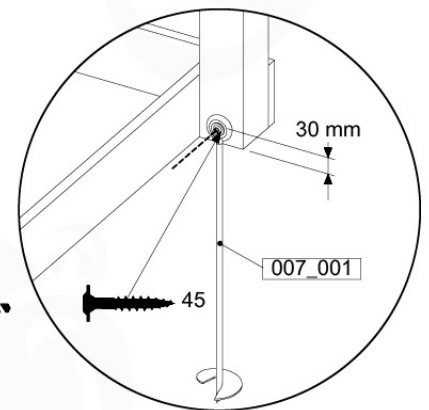

GA02

Parts:

Assembly Package Tower
194_100

Tower Anchors - P03 - 3-3-2021 - v3

15-1

Tower Anchors - P07 - 3-3-2021 - v3

15-2

40 L / 80 kg