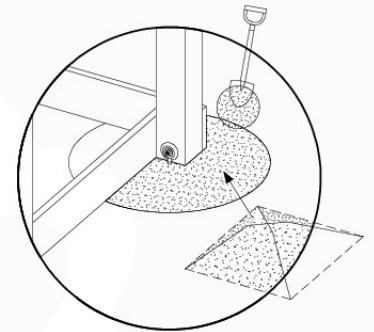

15-2

40 L / 80 kg

24h ↓

16 Add-on

Wavy Star Slide XL

- 324_100 Yellow
- 324_200 Blue
- 324_300 Green
- 324_400 Red
- 324_500 Fuchsia
- 324_600 Dark Green

Fireman's Pole

201_275