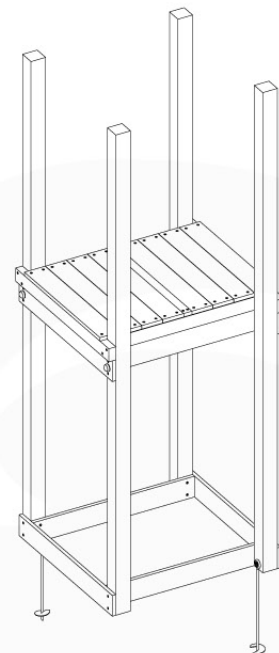

06 Playground Foundation

FD02

06-1

Foundation Plan - P03 - 27-1-1-2020 - V3

Foundation Plan - P03 - 27-1-1-2020 - V3

07 Base Tower

BT03

(194_100)

	PartNo	PartName	QTY.
Hardware Pack 100_600	001_406	Stealth Screw 8x45	6
	002_220	Gap Point Screw T25 - 5x45	72
	002_223	Gap Point Screw T25 - 5x80	16
Other	007_001	Ground-anchor	2
Hardware Pack 100_600	022_31x	bpc-base version 3	4
	022_84x	bpc cover	4
Wood	A220	Post 70x70 L2200	4
	C74	Beam 740 mm	4
	D60	Board 600 mm	10
	D74	Board 740 mm	8

Base Tower - P10 - BT03 - 18-12-2020 - v3.0

07-1

07-2

07-3

08 Extension Tower

ET01

(194_100)

	PartNo	PartName	QTY.
Hardware Pack 100_600	001_406	Stealth Screw 8x45	4
	002_220	Gap Point Screw T25 - 5x45	60
	002_223	Gap Point Screw T25 - 5x80	12
Other	007_001	Ground-anchor	2
Hardware Pack 100_600	022_31x	bpc-base version 3	2
	022_84x	bpc cover	2
Wood	A200	Post 70x70 L2000	2
	C74	Beam 740 mm	3
	D60	Board 600 mm	9
	D74	Board 740 mm	6

Extension Tower - P02 - ET01 - 18-12-2020 - v3.0

08-1 - 08-1 - 08-1 - 08-1 - 08-1 - 08-1 - 08-1 - 08-1 - 08-1 - 08-1

08-1

08-2

08-3

09 Balustrade (1x)

BL01

(194_101)