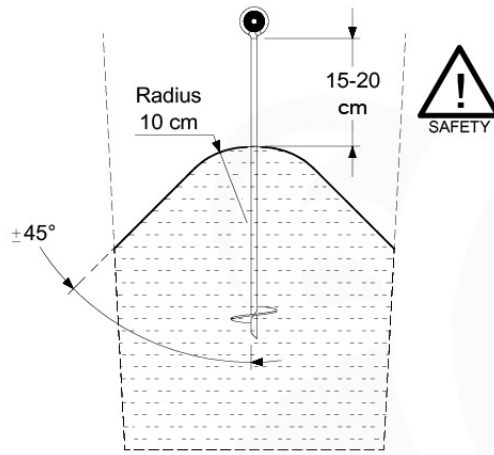

GA02

Parts:

Assembly Package Tower
194_100

Tower Anchors - P03 - 3-3-2021 - v3

15-1

Tower Anchors - P07 - 3-3-2021 - v3

15-2

40 L / 80 kg