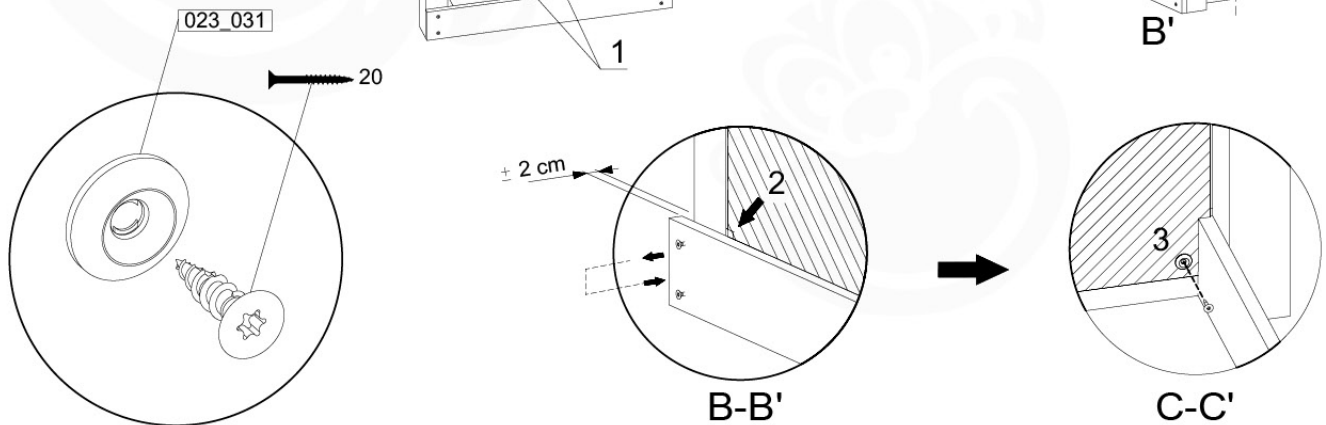

REAR OF CUTTING PAGE

12-5

12-6

13 Ladder

LA02

(194_103)

	PartNo	PartName	QTY.
Hardware Pack 100_603	001_404	Stealth Screw 8x30	4
	002_219	Gap Point Screw T25 - 5x30	4
	002_220	Gap Point Screw T25 - 5x45	6
	002_223	Gap Point Screw T25 - 5x80	4
Other	005_03x	Ladder Rung Y/B/G/R	3
	005_522	Connection Bracket Mini Market	2
	022_835	Rung Cap	6
	120_102	Handgrip set (2x Complete)	1
Wood	C74	Beam 740 mm	1
	C130	Beam 1300 mm	2