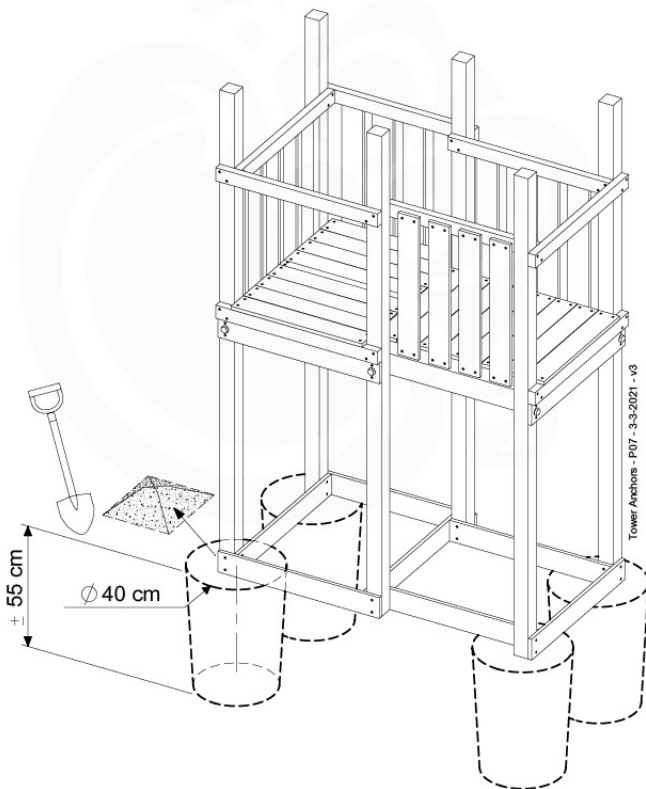

GA02

Parts:

Assembly Package Tower
194_100

Tower Anchors - P03 - 3-3-2021 - v3

15-1

Tower Anchors - P07 - 3-3-2021 - v3

15-2

40 L / 80 kg