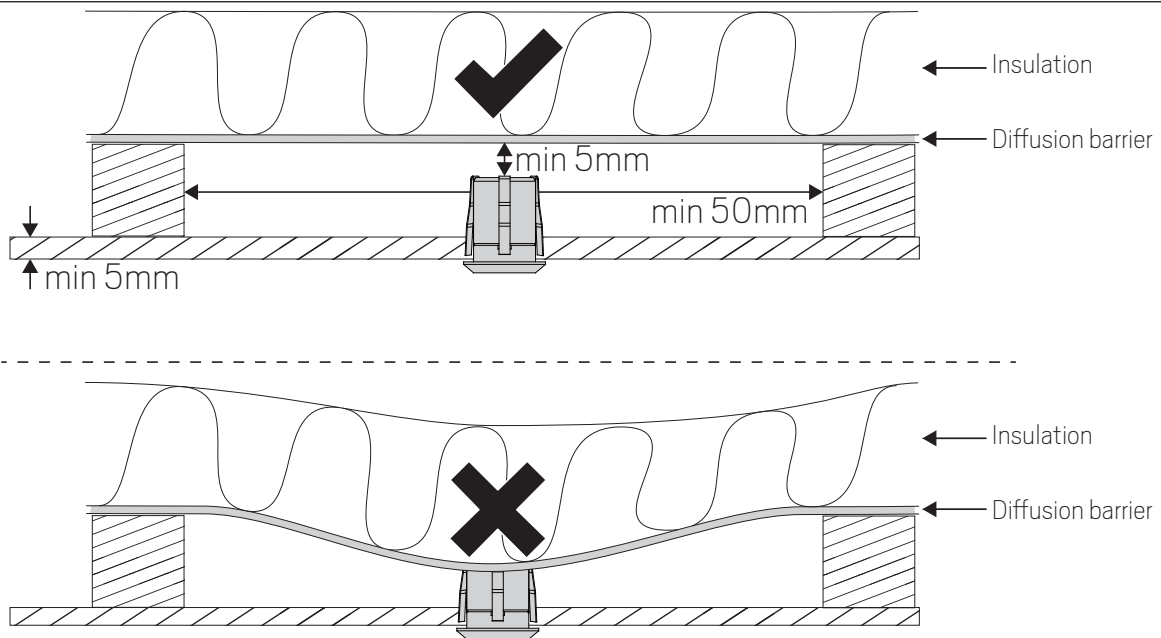

For explanation of symbols see www.hidealite.com

OBS! Armaturen får endast anslutas med ledning konstruerad för fast förläggning i basturum eller motsvarande ledning för lägst 170 °C.
NOTE! The luminaire may only be connected with a cable designed for permanent installation in a sauna room or an equivalent cable for a minimum of 170 °C.

Installation

Installation with insulation

NOTE: Ensure that the diffusion barrier and insulation are not against luminaire!

Installation without insulation

Example: 50x50x27mm

Installation