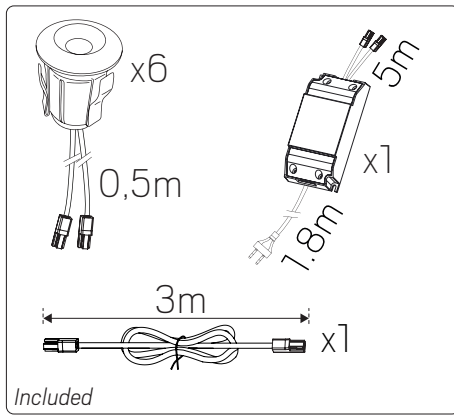

Heatspot G2

hidealite

E-nr	Snro	El.nr	GTIN	Name	LED color	Color	Effect
7474366	4143526	3216569	7392971138800	Heatspot G2 Kit	2700K	Brushed steel	3.8W
7474367	4143527	3216570	7392971138794	Heatspot G2	2700K	Brushed steel	0.4W

For explanation of symbols see www.hidealite.com

OBS! Armaturen får endast anslutas med ledning konstruerad för fast förläggning i basturum eller motsvarande ledning för lägst 170 °C.
NOTE! The luminaire may only be connected with a cable designed for permanent installation in a sauna room or an equivalent cable for a minimum of 170 °C.

Accessories

E-nr	Snro	El.nr	GTIN	Name
7474368	4143528	3216571	7392971138824	Front ring Heatspot G2 Black 3pcs
7474369	4143529	3216572	7392971138817	Front ring Heatspot G2 Brass 3pcs
7474370	4143530	3216573	7392971138848	Extension cable Heatspot G2 3m
7474371	4143531	3216574	7392971138831	Extension cable Heatspot G2 1m 3pcs

Installation

Installation with insulation

NOTE: Ensure that the diffusion barrier and insulation are not against luminaire!

Installation without insulation

Example: 50x50x27mm

Installation