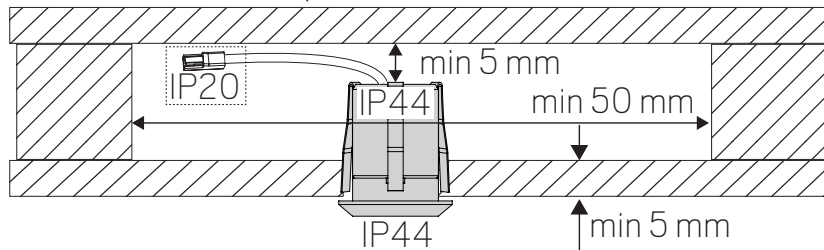

For explanation of symbols see www.hidealite.com

OBS! Armaturen får endast anslutas med ledning konstruerad för fast förläggning i basturum eller motsvarande ledning för lägst 170 °C.
NOTE! The luminaire may only be connected with a cable designed for permanent installation in a sauna room or an equivalent cable for a minimum of 170 °C.

Installation

Installation with insulation

NOTE: Ensure that the diffusion barrier and insulation are not against luminaire!

Installation without insulation

Example: 50x50x27mm

Installation