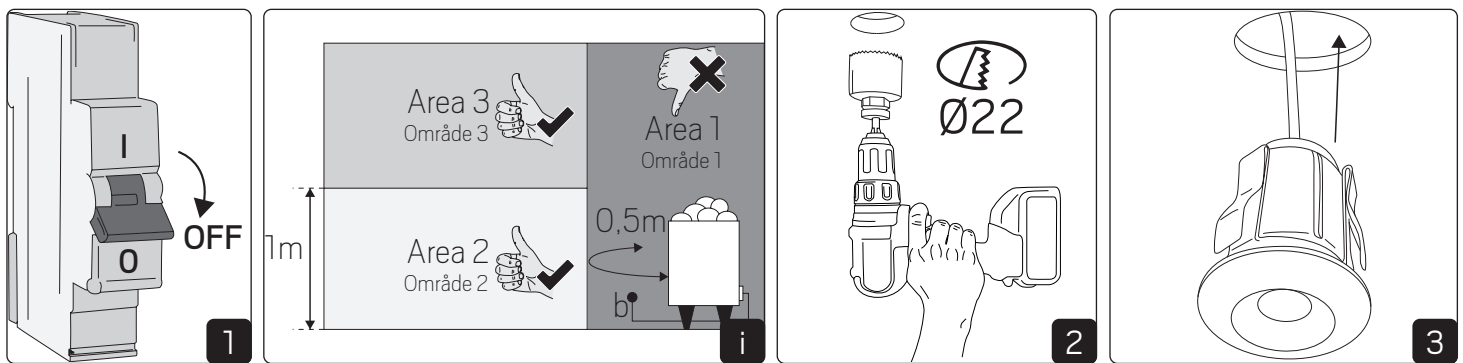

For explanation of symbols see www.hidealite.com

OBS! Armaturen får endast anslutas med ledning konstruerad för fast förläggning i basturum eller motsvarande ledning för lägst 170 °C.
NOTE! The luminaire may only be connected with a cable designed for permanent installation in a sauna room or an equivalent cable for a minimum of 170 °C.

Accessories

E-nr	Snro	El.nr	GTIN	Name
7474368	4143528	3216571	7392971138824	Front ring Heatspot G2 Black 3pcs
7474369	4143529	3216572	7392971138817	Front ring Heatspot G2 Brass 3pcs
7474370	4143530	3216573	7392971138848	Extension cable Heatspot G2 3m
7474371	4143531	3216574	7392971138831	Extension cable Heatspot G2 1m 3pcs

Installation

Installation with insulation

NOTE: Ensure that the diffusion barrier and insulation are not against luminaire!

Installation without insulation

Example: 50x50x27mm

Installation