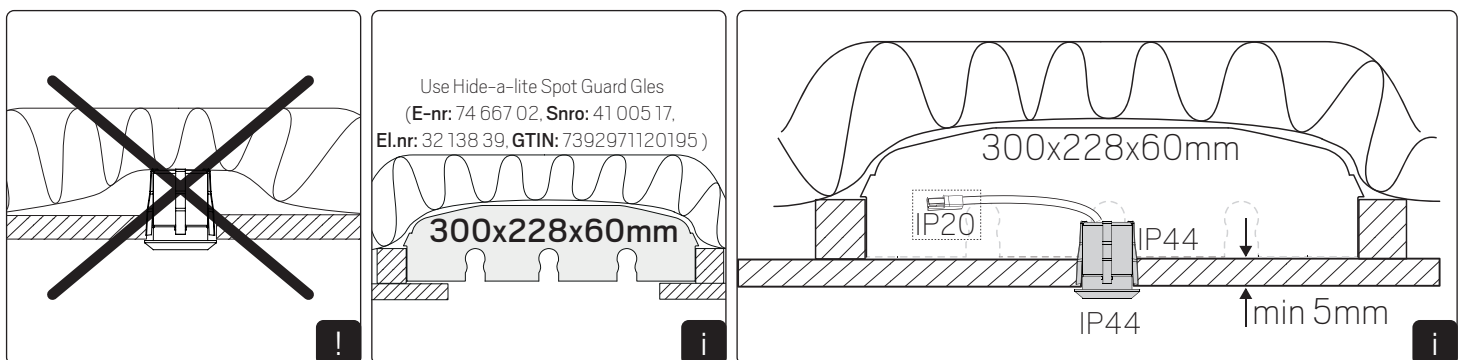

For explanation of symbols see www.hidealite.com

OBS! Armaturen får endast anslutas med ledning konstruerad för fast förläggning i basturum eller motsvarande ledning för lägst 170 °C.
NOTE! The luminaire may only be connected with a cable designed for permanent installation in a sauna room or an equivalent cable for a minimum of 170 °C.

Installation

Installation with insulation

NOTE: Ensure that the diffusion barrier and insulation are not against luminaire!

Installation without insulation

Example: 50x50x27mm

Installation