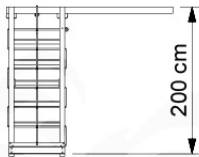

06

	PartNo	PartName	QTY.
Hardware Pack	001_406	Stealth Screw 8x45	2
	001_417	Stealth Screw 8x80	8
	001_422	Stealth Screw 8x137	6
	002_220	Gap Point Screw T25 - 5x45	43
	002_223	Gap Point Screw T25 - 5x80	45
	002_301	Dry Wall Screw PH2 3.9 x 40 mm	7
Other	005_528	Swing Beam Bracket 7x7	2
	005_529	Swing Beam Bracket 9x9	2
	007_001	Ground-anchor	2
	020_317	Rope Polyester 16mm Green 3.4m	1
	020_318	Rope Polyester 16mm Green 8.1m	1
	022_455	Rope Cross Connector Egg	7
	023_031	Finishing Washer GPS 5.0	4
	101_003	Swing hook with Carabiner	4

ClimbPart1 - Pkg - 3-11-2021 - v4.0

06-1

1-Climb Module 200
2-Climb Module 200