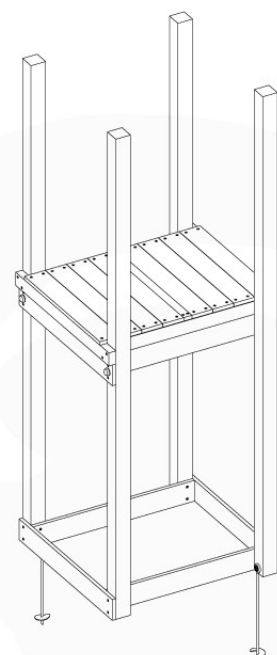

06 Playground Foundation

FD01

06-1

Foundation Plan - FIG. 2/11-2020 - 18

18 | Foundation Plan 2/11

07 Base Tower

BT03

(194_100)

	PartNo	PartName	QTY.
Hardware Pack 100_600	001_406	Stealth Screw 8x45	6
	002_220	Gap Point Screw T25 - 5x45	72
	002_223	Gap Point Screw T25 - 5x80	16
Other	007_001	Ground-anchor	2
Hardware Pack 100_600	022_31x	bpc-base version 3	4
	022_84x	bpc cover	4
Wood	A220	Post 70x70 L2200	4
	C74	Beam 740 mm	4
	D60	Board 600 mm	10
	D74	Board 740 mm	8

Base Tower - P04 - BT03 - 18-12-2020 - v3.0

07-1

07-2

07-3

08 Balustrade (2x)

BL01

(194_101)

	PartNo	PartName	QTY.
Hardware Pack 100_601	002_220	Gap Point Screw T25 - 5x45	16
	002_223	Gap Point Screw T25 - 5x80	4
Wood	C74	Beam 740 mm	1
	D65	Board 650 mm	4