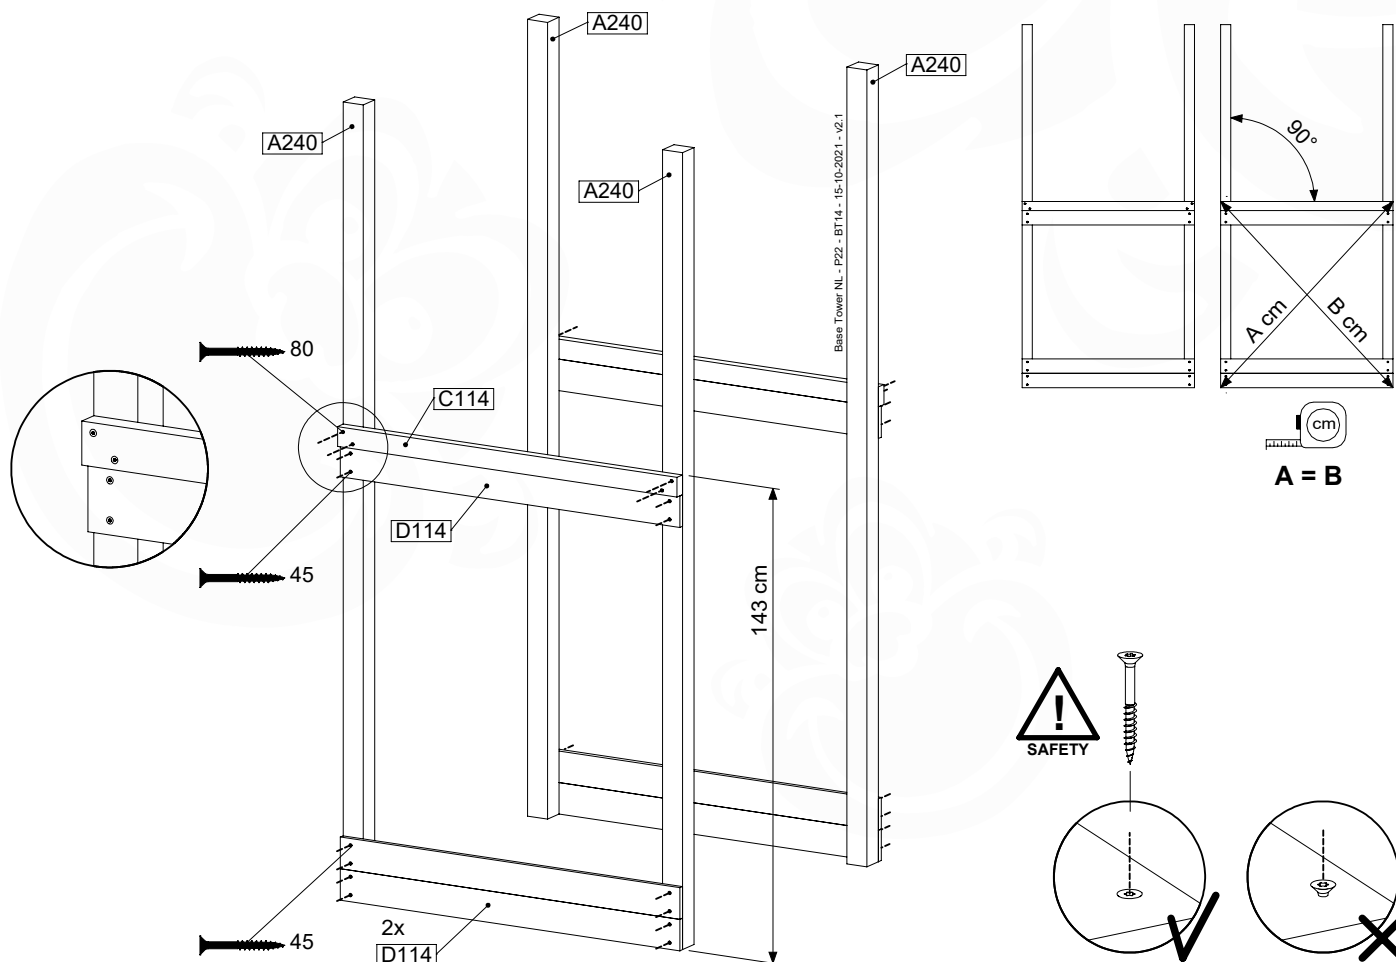

07 Base Tower

BT14

	PartNo	PartName	QTY.
Hardware pack	001_406	Stealth Screw 8x45	6
	001_417	Stealth Screw 8x80	4
	002_220	Gap Point Screw T25 - 5x45	118
	002_223	Gap Point Screw T25 - 5x80	20
	022_31x	bpc-base version 3	8
	022_84x	bpc cover	8
Other	007_001	Ground-anchor	2
Timber	A240	Post 70x70 L2400	4
	C114	Beam 1140 mm	5
	D100	Board 1000 mm	14
	D114	Board 1140 mm	12

Base Tower NL - P21 - BT14 - 15-10-2021 - v2.1

07-1