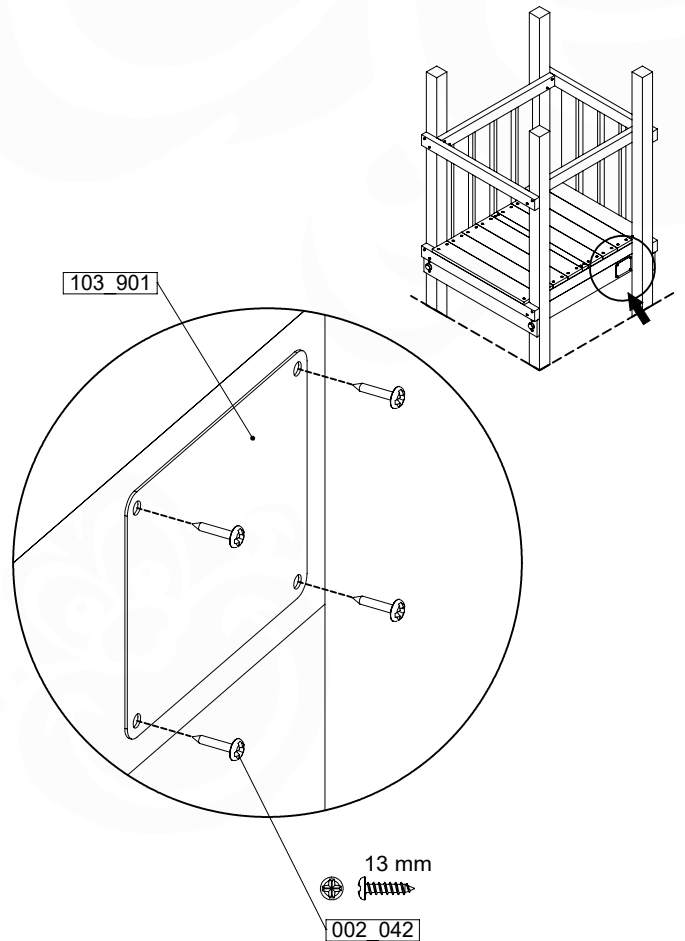

16-4

Accessory set - P04 - 29-9-2021 - v4