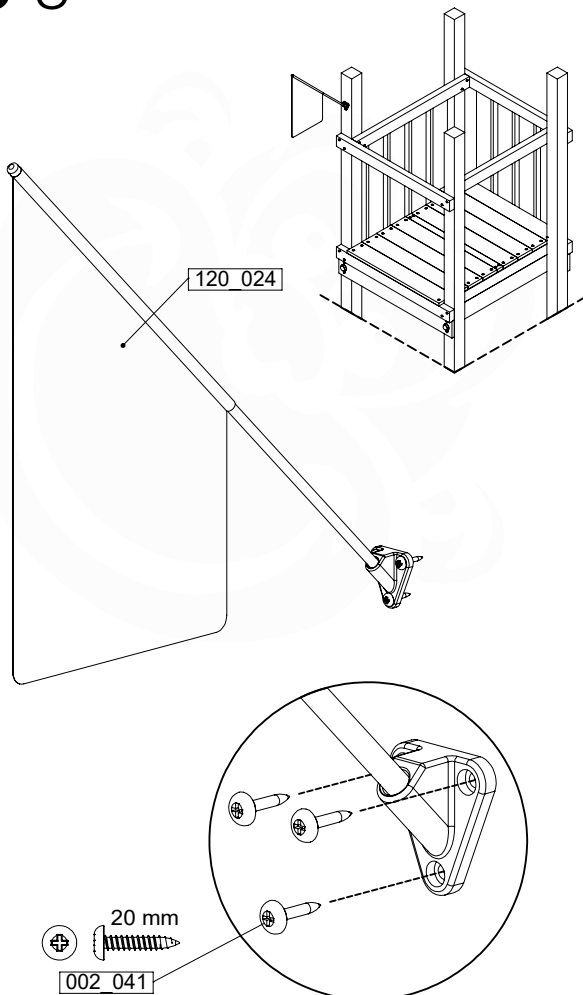

16-1

16-2

Accessory set - P03 - 29-9-2021 - v4

16-3

16-4

Accessory set - P04 - 29-9-2021 - v4