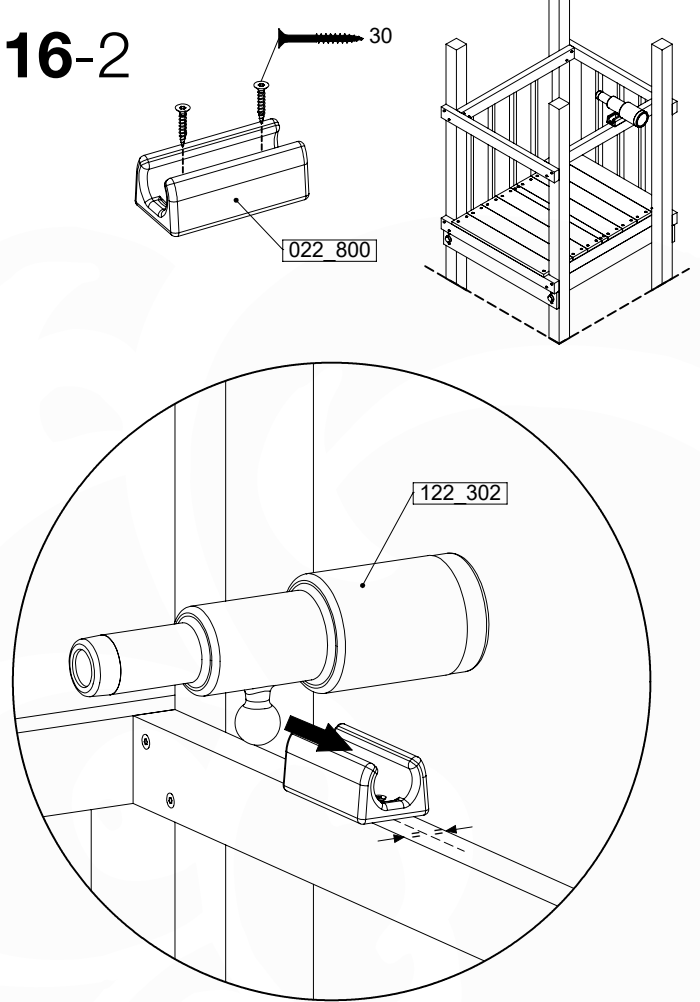

16-2

Accessory set - P03 - 29-9-2021 - v4