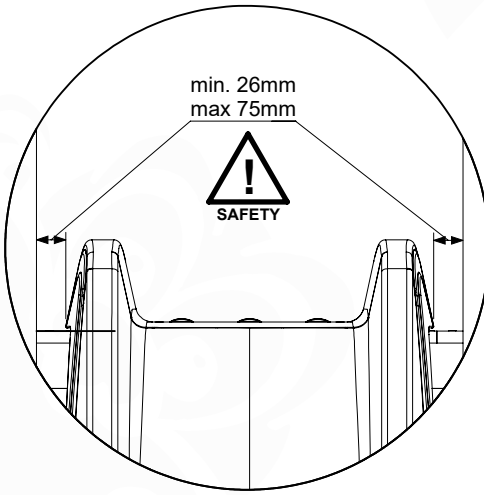

14-7

SlideFP 115 x Ladder - P24 UL - 14-2-2022 - v2.0