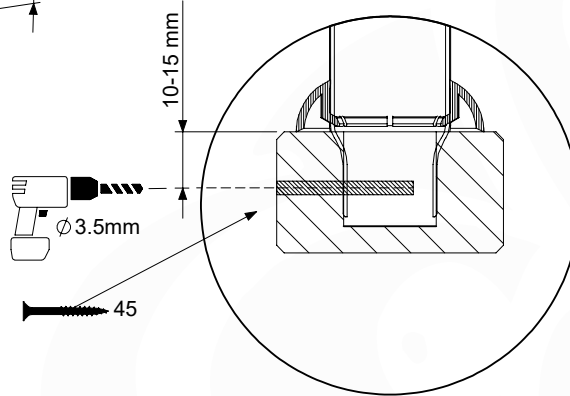

15-4

**Fireman's Pole (201_275)
040_335 Part 2**

16 Accessories

AC01

(194_119)

	PartNo	PartName	QTY.
Hardware Pack	001_406	Stealth Screw 8x45	1
	002_041	Dome head screw 4.5 x 20 mm	3
	002_042	Dome head screw 3.5 x 13mm	4
	002_219	Gap Point Screw T25 - 5x30	2
Other	022_300	Steering Wheel	1
	022_800	Rail P/T 105	1
	022_910	Sandpad	1
	103_901	Logo ID Plate	1
	104_107	Tool Set Climbing Units	1
	120_024	Tower Flag	1
	122_302	Telescope	1

Accessory set - P02-29-9-2021 - v4