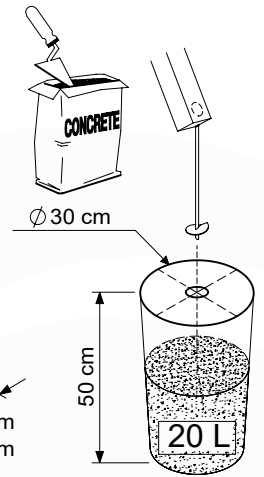

06 Playground Foundation

FD05

Foundation Plan TS - P02-FD05 - 22/02/2022 - v3