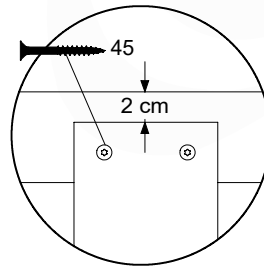

08 Balustrade

BL04 (2x)

	PartNo	PartName	QTY.
Hardware Pack	002_220	Gap Point Screw T25 - 5x45	24
	002_223	Gap Point Screw T25 - 5x80	4
Timber	C114	Beam 1140 mm	1
	D65	Board 650 mm	6

Balustrade 120 - P03 T - 8-10-2021 - v1.1

08-1