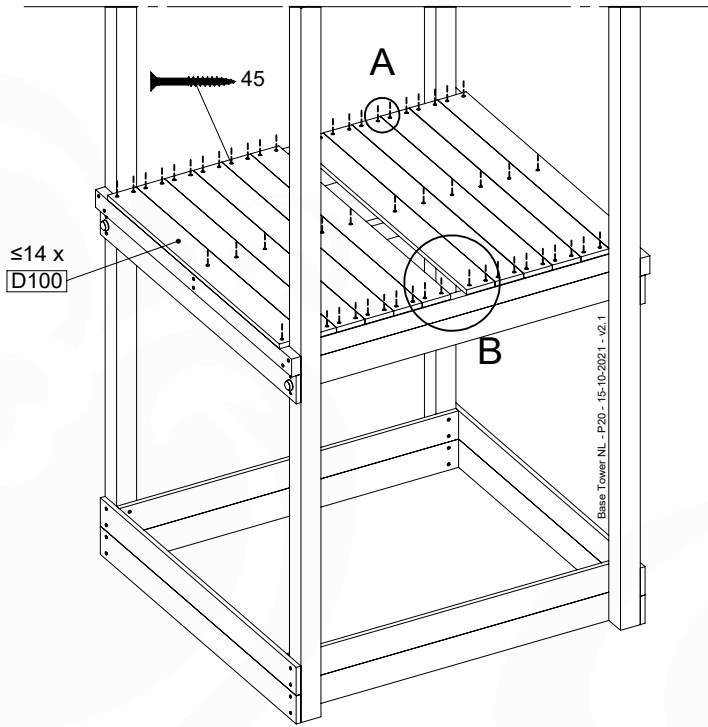

Base Tower NL - P21 - BT14 - 15-10-2021 - v2.1

07-1

07-2

07-3

07-4

08 Balustrade

BL04 (2x)

	PartNo	PartName	QTY.
Hardware Pack	002_220	Gap Point Screw T25 - 5x45	24
	002_223	Gap Point Screw T25 - 5x80	4
Timber	C114	Beam 1140 mm	1
	D65	Board 650 mm	6