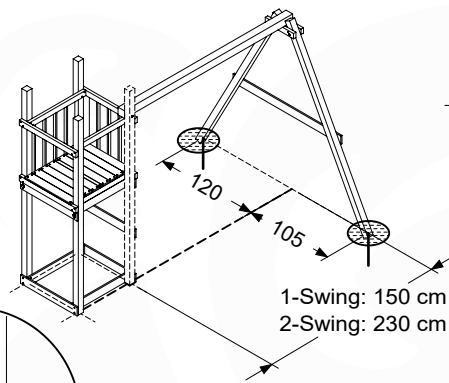

05c

05d

05e

06 Playground Foundation

FD05

Foundation Plan TS - P02-FD05 - 22/02/2022 - v3

07 Base Tower

BT14

	PartNo	PartName	QTY.
Hardware pack	001_406	Stealth Screw 8x45	6
	001_417	Stealth Screw 8x80	4
	002_220	Gap Point Screw T25 - 5x45	118
	002_223	Gap Point Screw T25 - 5x80	20
	022_31x	bpc-base version 3	8
	022_84x	bpc cover	8
Other	007_001	Ground-anchor	2
Timber	A240	Post 70x70 L2400	4
	C114	Beam 1140 mm	5
	D100	Board 1000 mm	14
	D114	Board 1140 mm	12