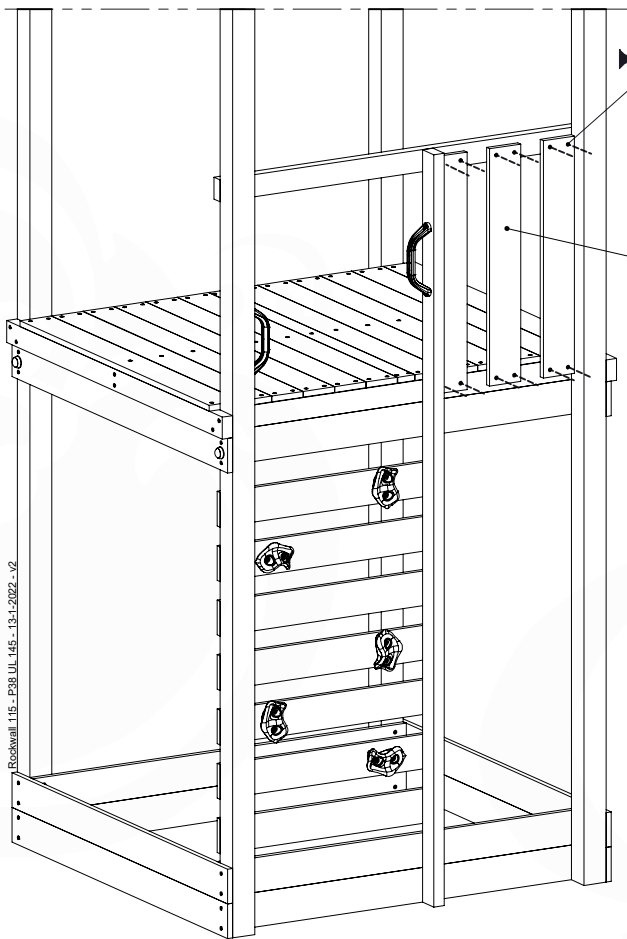

09-4

10 Roof

RF08