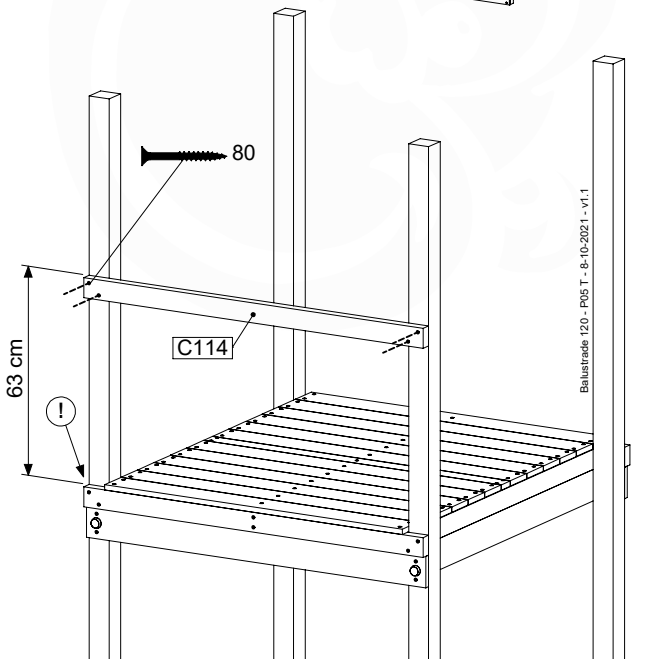

08 Balustrade

BL04 (2x)

	PartNo	PartName	QTY.
Hardware Pack	002_220	Gap Point Screw T25 - 5x45	24
	002_223	Gap Point Screw T25 - 5x80	4
Timber	C114	Beam 1140 mm	1
	D65	Board 650 mm	6

Balustrade 120 - P03 T - 8-10-2021 - v1.1

08-1