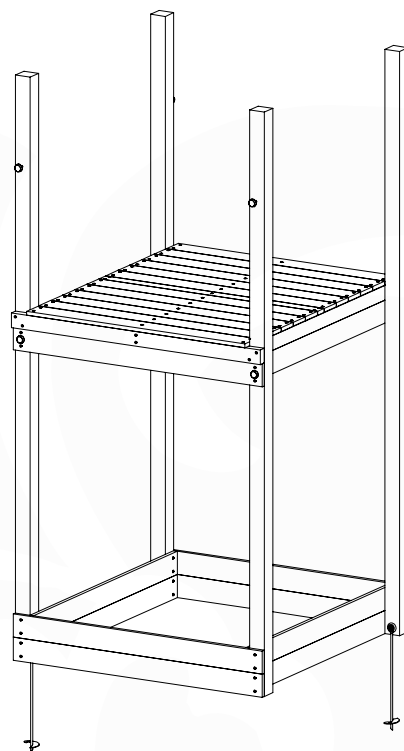

05c

05d

05e

06 Playground Foundation

FD05

Foundation Plan TS - P02-FD05 - 22/02/2022 - v3

07 Base Tower

BT14

	PartNo	PartName	QTY.
Hardware pack	001_406	Stealth Screw 8x45	6
	001_417	Stealth Screw 8x80	4
	002_220	Gap Point Screw T25 - 5x45	118
	002_223	Gap Point Screw T25 - 5x80	20
	022_31x	bpc-base version 3	8
	022_84x	bpc cover	8
Other	007_001	Ground-anchor	2
Timber	A240	Post 70x70 L2400	4
	C114	Beam 1140 mm	5
	D100	Board 1000 mm	14
	D114	Board 1140 mm	12

Base Tower NL - P21 - BT14 - 15-10-2021 - v2.1

07-1

07-2

07-3

07-4

08 Balustrade

BL04 (2x)

	PartNo	PartName	QTY.
Hardware Pack	002_220	Gap Point Screw T25 - 5x45	24
	002_223	Gap Point Screw T25 - 5x80	4
Timber	C114	Beam 1140 mm	1
	D65	Board 650 mm	6