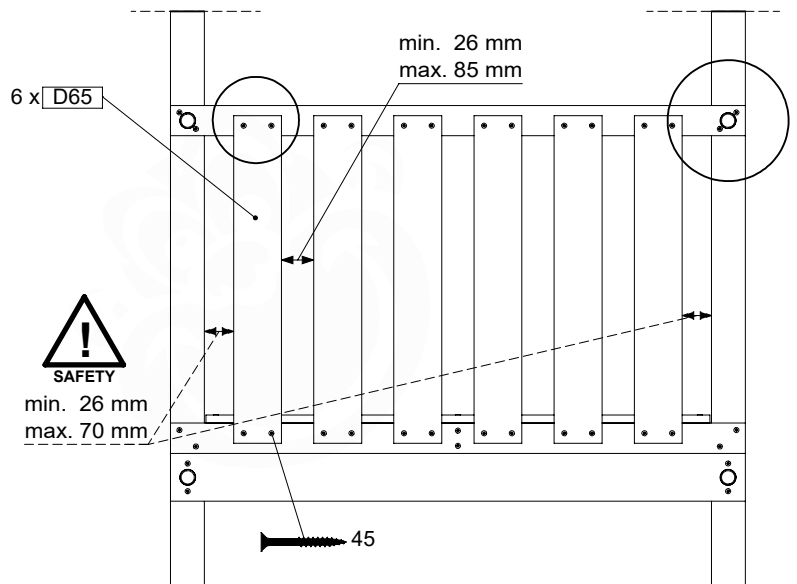

08 Balustrade

BL04 (2x)

	PartNo	PartName	QTY.
Hardware Pack	002_220	Gap Point Screw T25 - 5x45	24
	002_223	Gap Point Screw T25 - 5x80	4
Timber	C114	Beam 1140 mm	1
	D65	Board 650 mm	6

Balustrade 120 - P03 T - 8-10-2021 - v1.1

08-1