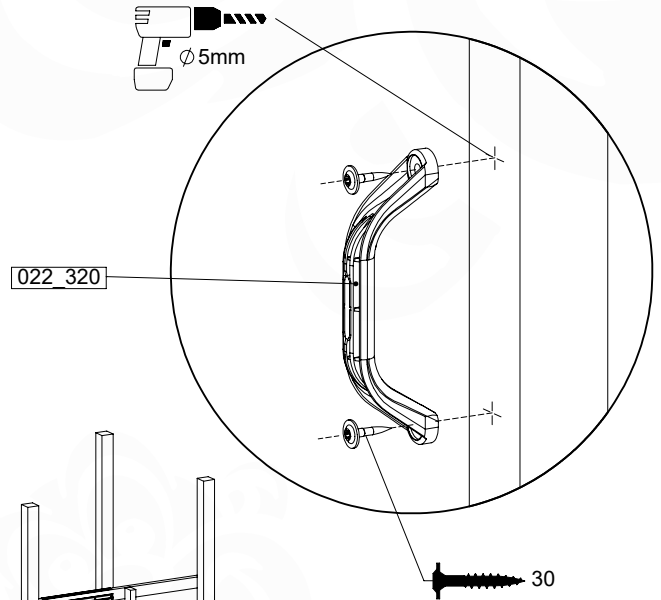

14-5

StieFP 115 x Ladder - P20 UL - 14-2-2022 - v2.0