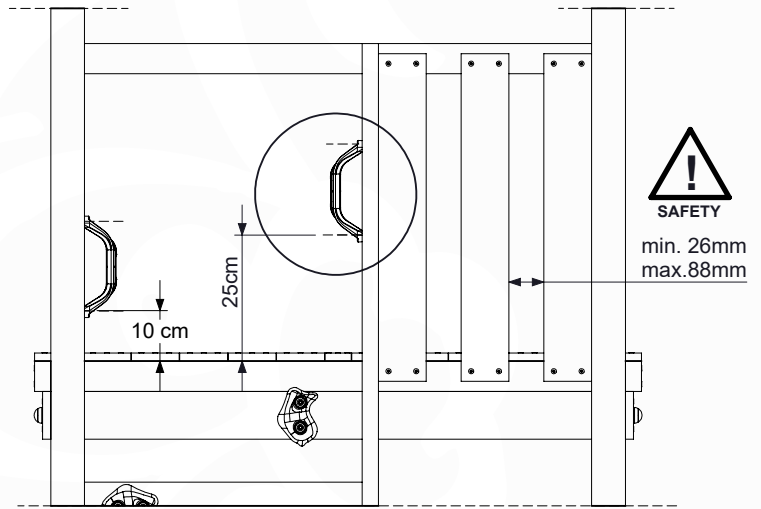

09-4

10 Roof

RF08