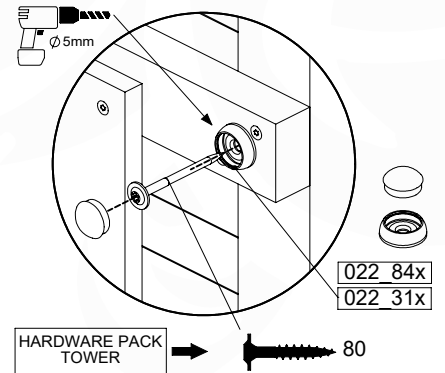

08 Balustrade

BL04 (2x)

	PartNo	PartName	QTY.
Hardware Pack	002_220	Gap Point Screw T25 - 5x45	24
	002_223	Gap Point Screw T25 - 5x80	4
Timber	C114	Beam 1140 mm	1
	D65	Board 650 mm	6

Balustrade 120 - P03 T - 8-10-2021 - v1.1

08-1