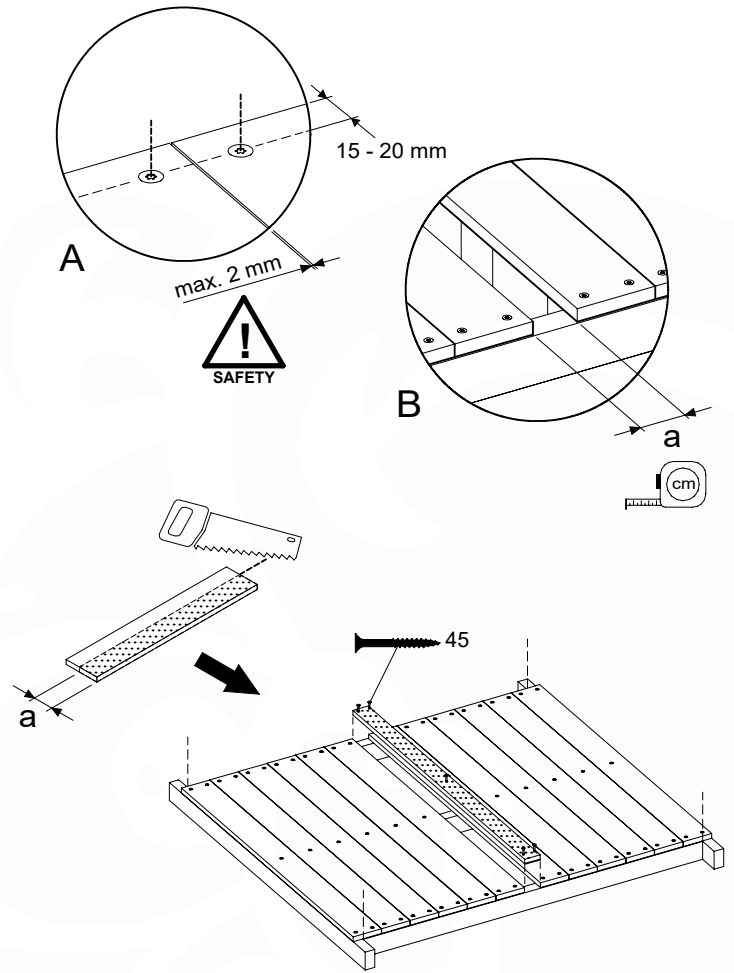

	PartNo	PartName	QTY.
Hardware pack	001_406	Stealth Screw 8x45	6
	001_417	Stealth Screw 8x80	4
	002_220	Gap Point Screw T25 - 5x45	118
	002_223	Gap Point Screw T25 - 5x80	20
	022_31x	bpc-base version 3	8
	022_84x	bpc cover	8
Other	007_001	Ground-anchor	2
Timber	A240	Post 70x70 L2400	4
	C114	Beam 1140 mm	5
	D100	Board 1000 mm	14
	D114	Board 1140 mm	12

Base Tower NL - P21 - BT14 - 15-10-2021 - v2.1

07-1

07-2

07-3

07-4

08 Balustrade

BL04 (2x)

	PartNo	PartName	QTY.
Hardware Pack	002_220	Gap Point Screw T25 - 5x45	24
	002_223	Gap Point Screw T25 - 5x80	4
Timber	C114	Beam 1140 mm	1
	D65	Board 650 mm	6

Balustrade 120 - P03 T - 8-10-2021 - v1.1

08-1

09 Rock Wall

RW09

	PartNo	PartName	QTY.
Hardware Pack	001_102	Washer Head Screw T40 M8x30	10
	002_220	Gap Point Screw T25 - 5x45	44
	002_223	Gap Point Screw T25 - 5x80	8
	003_010	M8 spring lock washer	10
	004_050	M8 22mm Drive in Nut	10
Other	022_50x	Climbing Rock	5
	120_102	Handgrip set (complete 2x)	1
Timber	C114	Beam 1140 mm	1
	C206	Beam 2060 mm	1
	D65	Board 650 mm	10