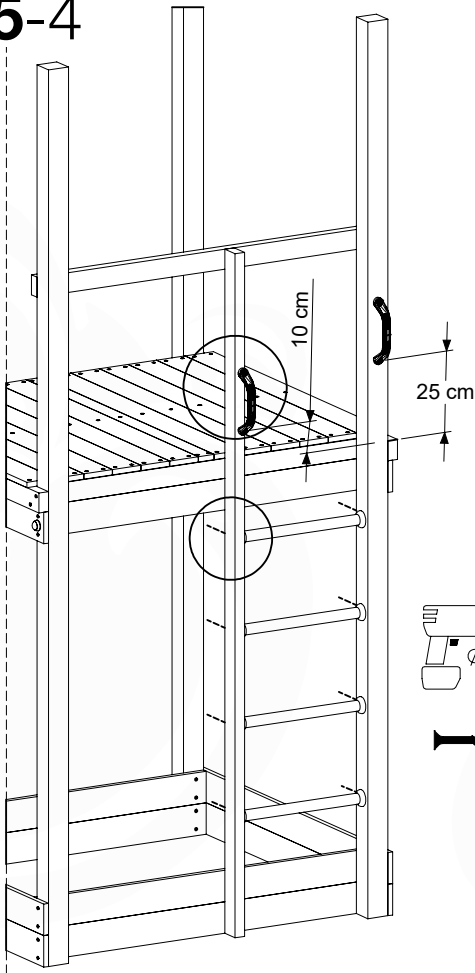

15-4

**Fireman's Pole (201_275)
040_335 Part 2**

16 Accessories

AC01

(194_119)

	PartNo	PartName	QTY.
Hardware Pack	001_406	Stealth Screw 8x45	1
	002_041	Dome head screw 4.5 x 20 mm	3
	002_042	Dome head screw 3.5 x 13mm	4
	002_219	Gap Point Screw T25 - 5x30	2
Other	022_300	Steering Wheel	1
	022_800	Rail P/T 105	1
	022_910	Sandpad	1
	103_901	Logo ID Plate	1
	104_107	Tool Set Climbing Units	1
	120_024	Tower Flag	1
	122_302	Telescope	1

Accessory set - P02-29-9-2021 - v4