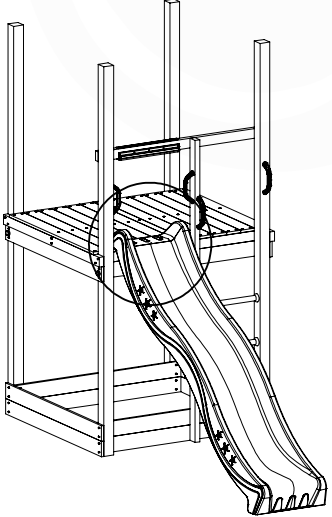

14-6

SlideFP 115 x Ladder - P22 UL - 14-2-2022 - v2.0

324 xxx / 334 xxx

14-7

SlideFP 115 x Ladder - P24 UL - 14-2-2022 - v2.0

14-8

15 Firemans Pole & Ladder

FP17

	PartNo	PartName	QTY.
Hardware Pack(s)	001_103	M8 Washer Head Screw 40mm	2
	002_220	Gap Point Screw T25 - 5x45	12
	002_223	Gap Point Screw T25 - 5x80	8
	003_010	M8 spring lock washer	2
	003_040	M8 Washer	2
	004_052	M8 Drive-in Nut 30mm	2
	004_054	M8 Drive-in Nut 45mm	2
Other	005_03x	Ladder Rung Y/B/G/R	4
	022_31x	bpc-base version 3	2
	022_84x	bpc cover	2
	022_835	Rung Cap	8
	102_915	Fireman's Pole	1
	120_102	Handgrip set (complete 2x)	1
Timber	C114	Beam 1140 mm	1
	C206	Beam 2060 mm	1