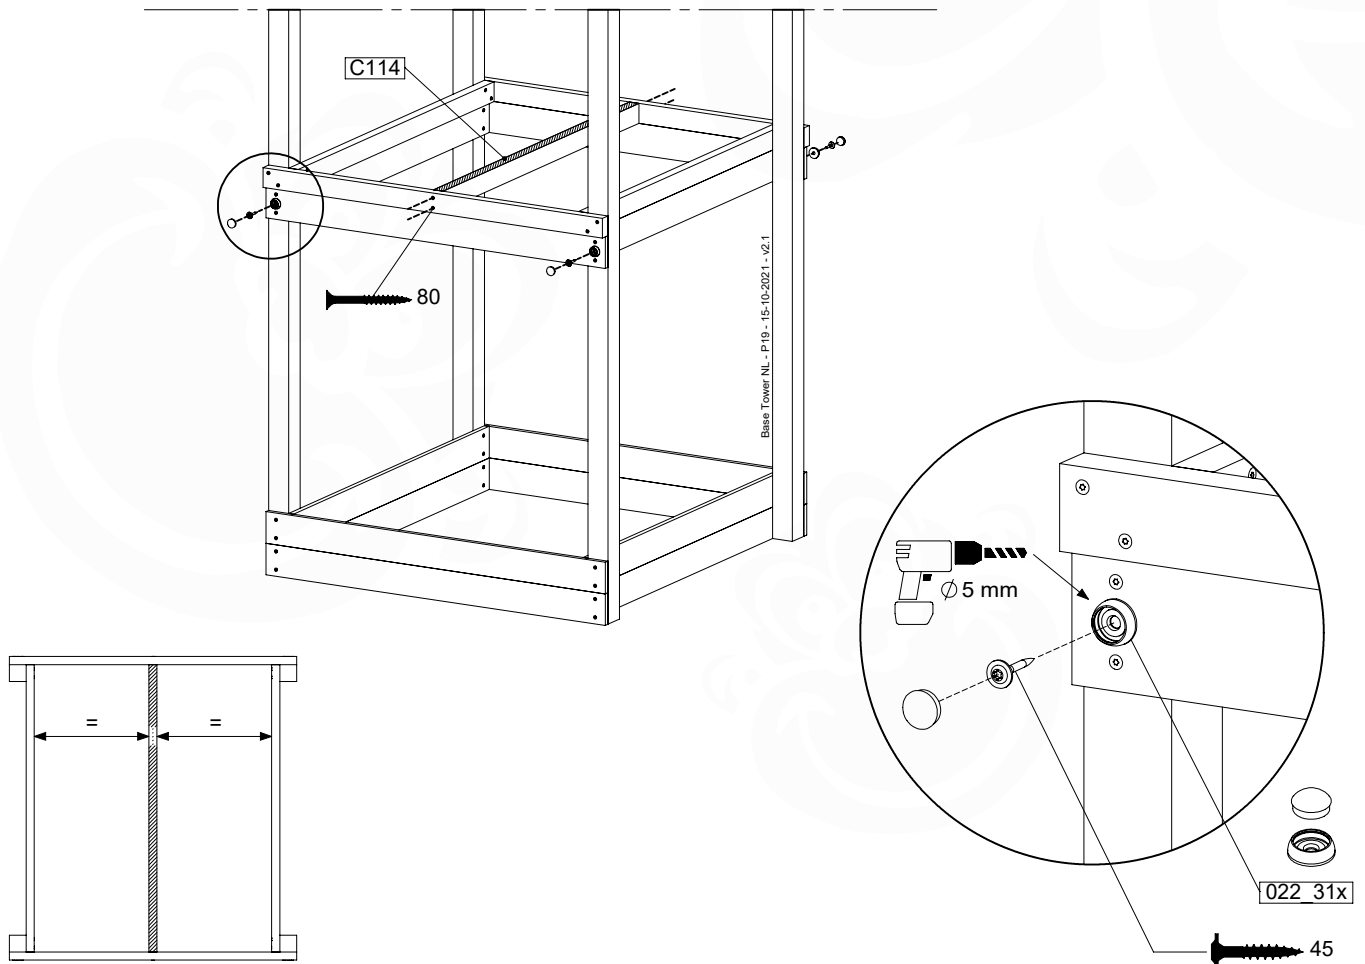

Base Tower NL - P21 - BT14 - 15-10-2021 - v2.1

07-1

07-2

07-3

07-4

08 Balustrade

BL04 (2x)

	PartNo	PartName	QTY.
Hardware Pack	002_220	Gap Point Screw T25 - 5x45	24
	002_223	Gap Point Screw T25 - 5x80	4
Timber	C114	Beam 1140 mm	1
	D65	Board 650 mm	6