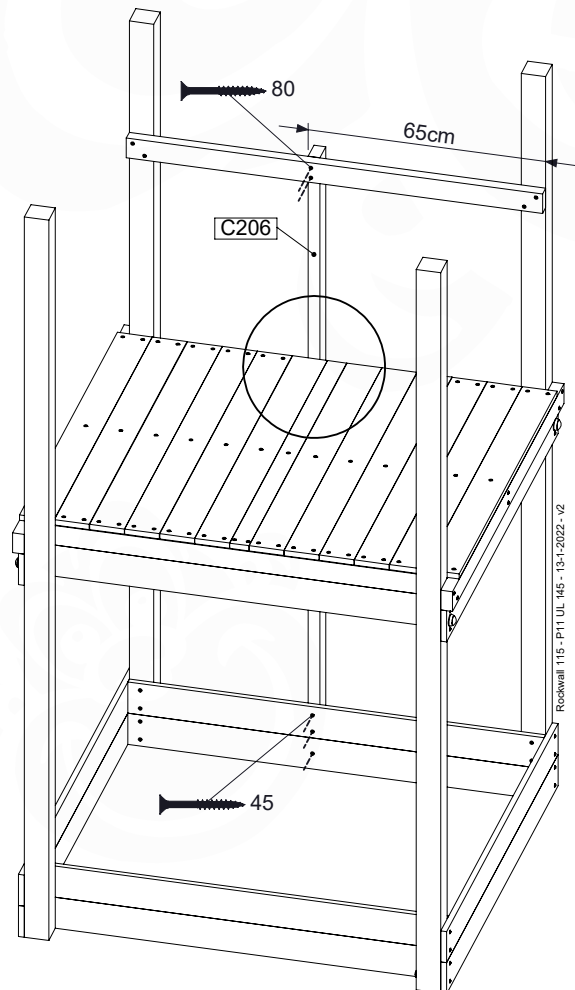

09-1

Rockwall 115 - P11 UL 145 - 13-1-2022 - v2