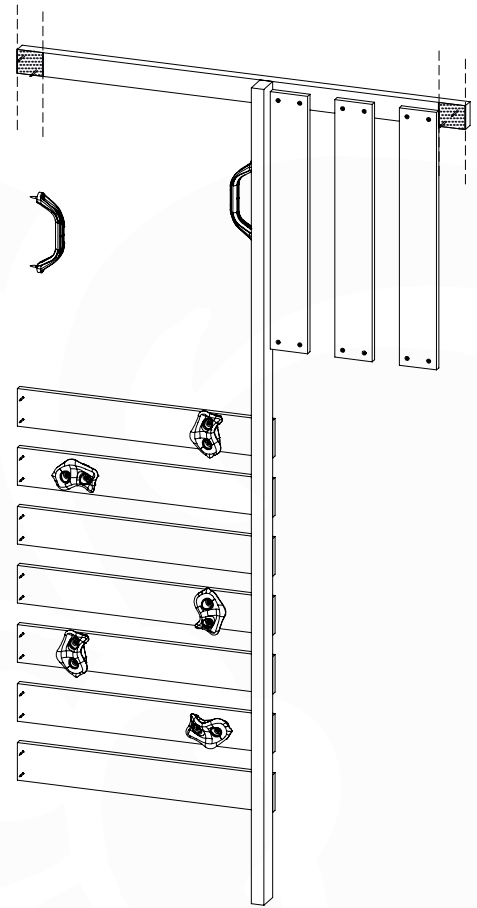

09 Rock Wall

RW09

	PartNo	PartName	QTY.
Hardware Pack	001_102	Washer Head Screw T40 M8x30	10
	002_220	Gap Point Screw T25 - 5x45	44
	002_223	Gap Point Screw T25 - 5x80	8
	003_010	M8 spring lock washer	10
	004_050	M8 22mm Drive in Nut	10
Other	022_50x	Climbing Rock	5
	120_102	Handgrip set (complete 2x)	1
Timber	C114	Beam 1140 mm	1
	C206	Beam 2060 mm	1
	D65	Board 650 mm	10

Rockwall 115 - P104 UL 145 - 13-1-2022 - v2