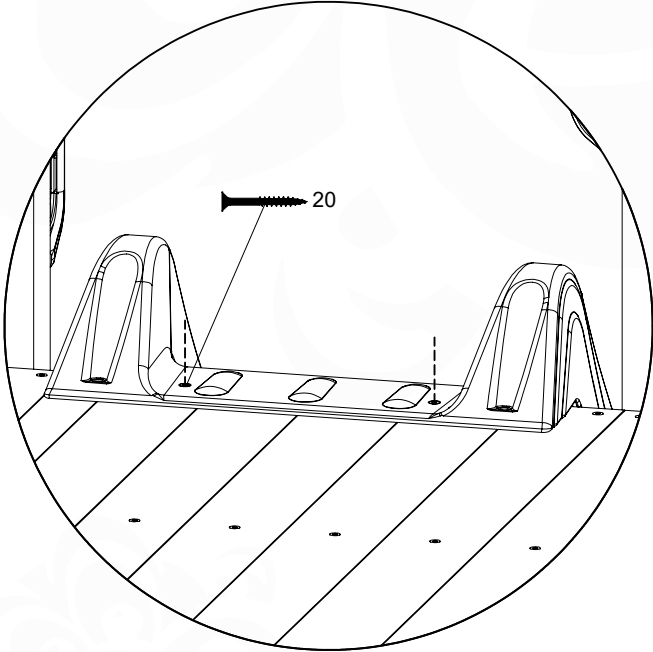

14-7

SlideFP 115 x Ladder - P24 UL - 14-2-2022 - v2.0