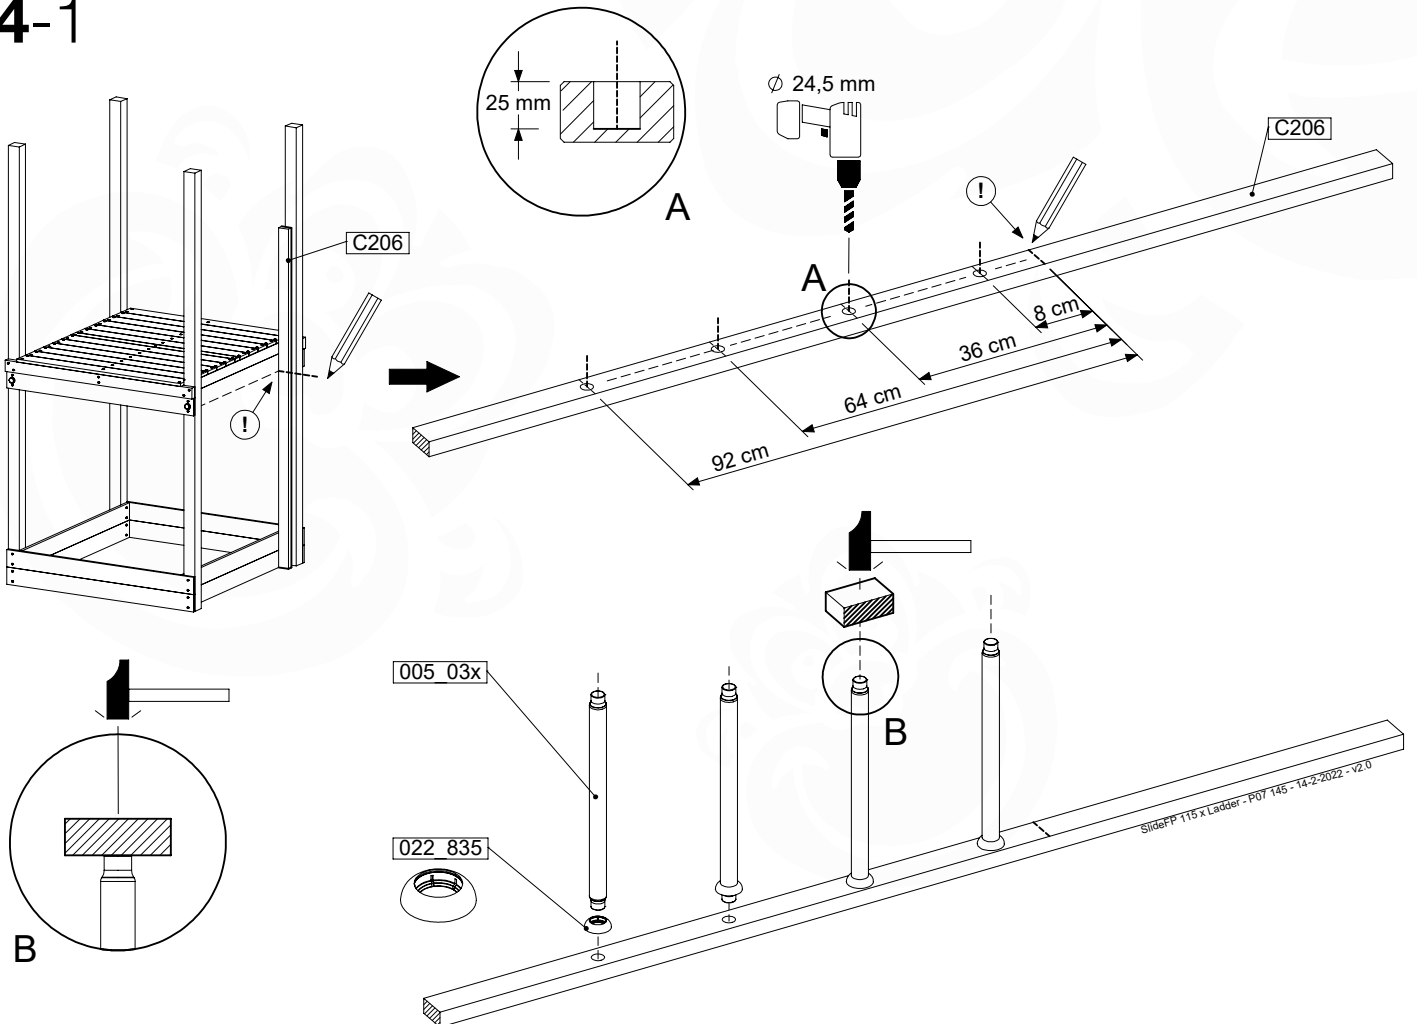

14 Slide & Ladder

SL18

	PartNo	PartName	QTY.
Hardware Pack	000_101	Nail Pan Head	10
	002_220	Gap Point Screw T25 - 5x45	12
	002_223	Gap Point Screw T25 - 5x80	8
	002_308	Gap Point Screw T25 - 5x20	2
Other	005_03x	Ladder Rung Y/B/G/R	4
	022_835	Rung Cap	8
	120_102	Handgrip set (complete 2x)	2
	123_200	Bumperpad	1
	334_xxx	Wavy Star Slide XXL 2650 mm	1
Timber	C114	Beam 1140 mm	1
	C206	Beam 2060 mm	1

14-1