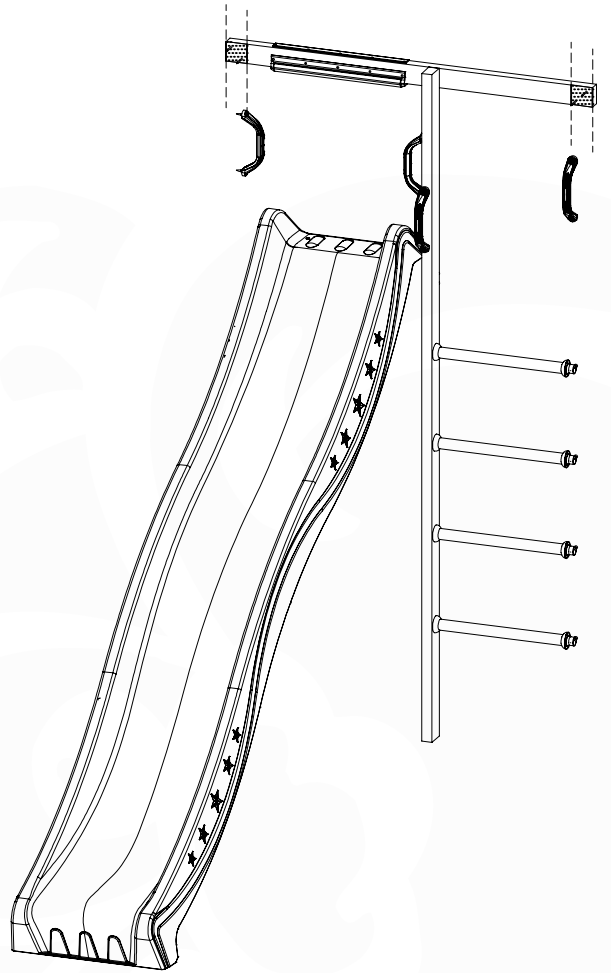

14 Slide & Ladder

SL18

	PartNo	PartName	QTY.
Hardware Pack	000_101	Nail Pan Head	10
	002_220	Gap Point Screw T25 - 5x45	12
	002_223	Gap Point Screw T25 - 5x80	8
	002_308	Gap Point Screw T25 - 5x20	2
Other	005_03x	Ladder Rung Y/B/G/R	4
	022_835	Rung Cap	8
	120_102	Handgrip set (complete 2x)	2
	123_200	Bumperpad	1
	334_xxx	Wavy Star Slide XXL 2650 mm	1
Timber	C114	Beam 1140 mm	1
	C206	Beam 2060 mm	1