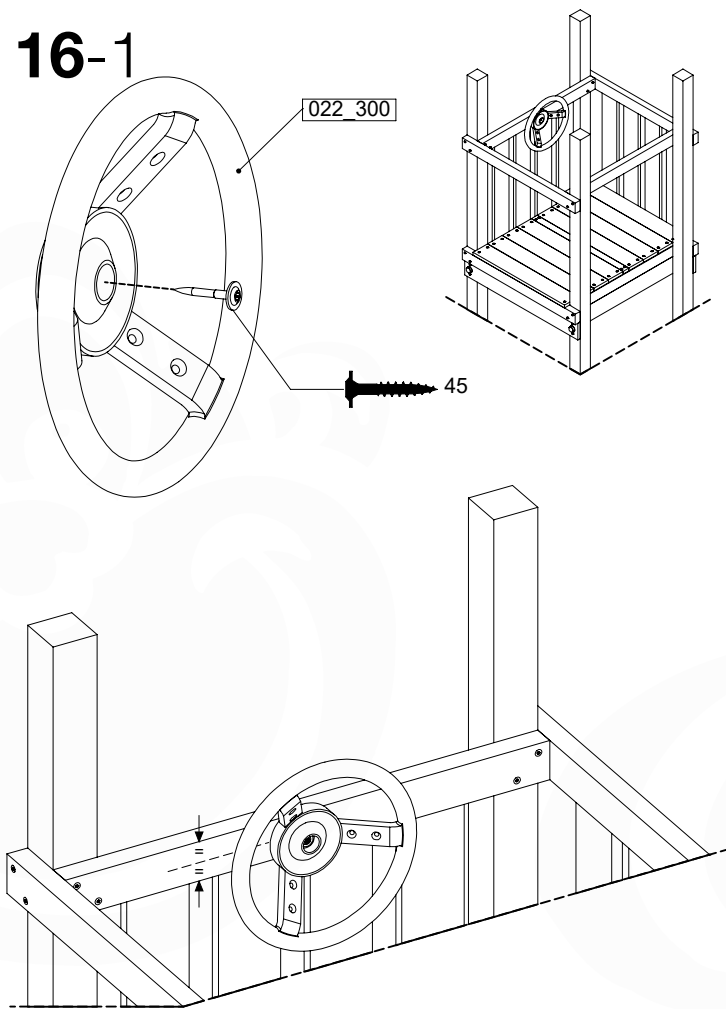

16-1

16-2

Accessory set - P03 - 29-9-2021 - v4

16-3

16-4

Accessory set - P04 - 29-9-2021 - v4