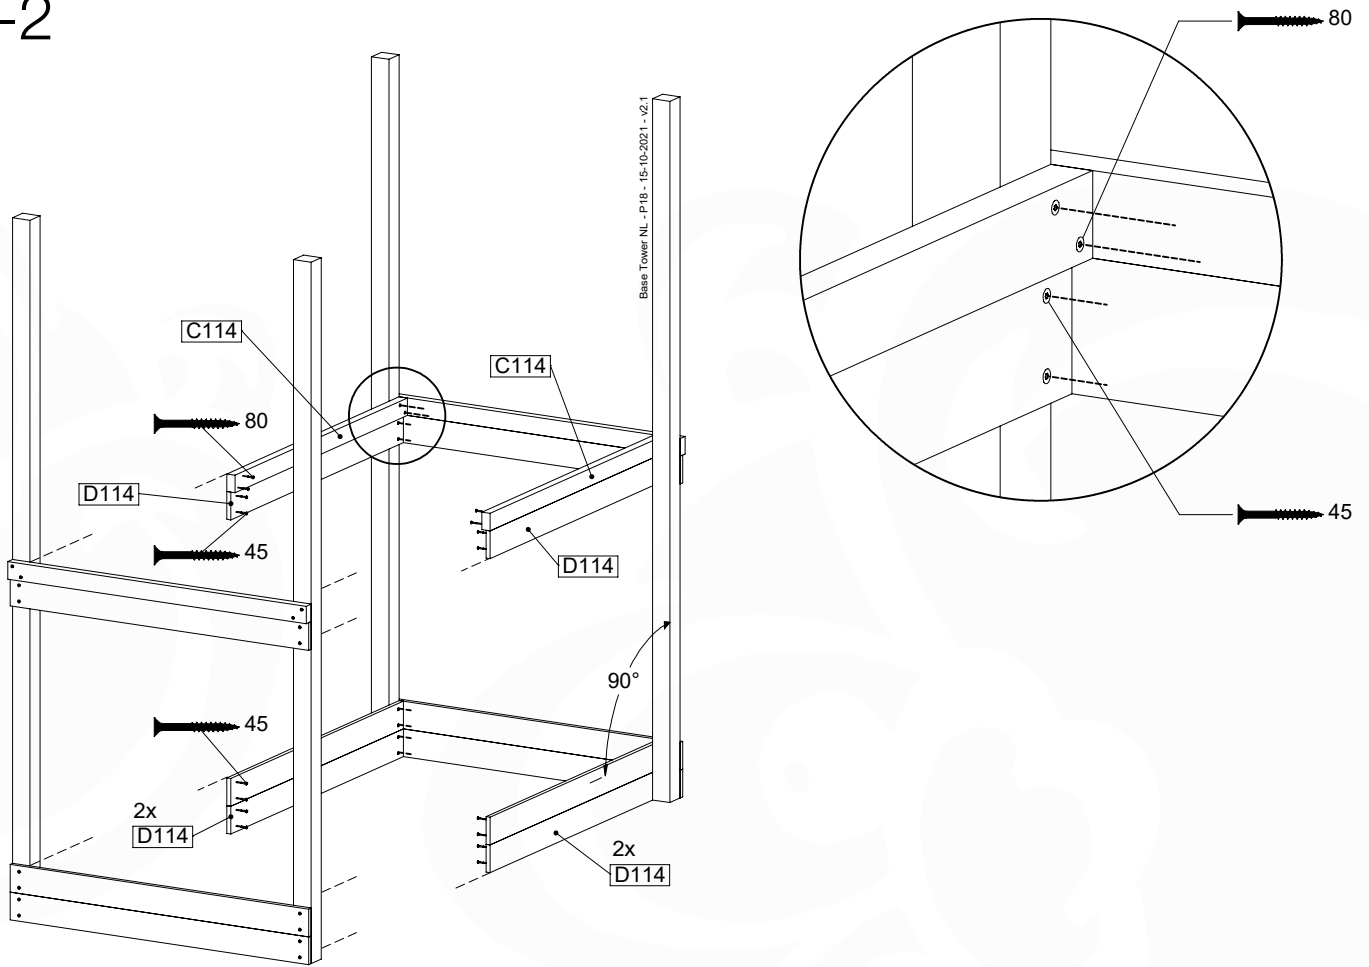

	PartNo	PartName	QTY.
Hardware pack	001_406	Stealth Screw 8x45	6
	001_417	Stealth Screw 8x80	4
	002_220	Gap Point Screw T25 - 5x45	118
	002_223	Gap Point Screw T25 - 5x80	20
	022_31x	bpc-base version 3	8
	022_84x	bpc cover	8
Other	007_001	Ground-anchor	2
Timber	A240	Post 70x70 L2400	4
	C114	Beam 1140 mm	5
	D100	Board 1000 mm	14
	D114	Board 1140 mm	12

Base Tower NL - P21 - BT14 - 15-10-2021 - v2.1

07-1

07-2

07-3

07-4

08 Balustrade

BL04 (2x)

	PartNo	PartName	QTY.
Hardware Pack	002_220	Gap Point Screw T25 - 5x45	24
	002_223	Gap Point Screw T25 - 5x80	4
Timber	C114	Beam 1140 mm	1
	D65	Board 650 mm	6