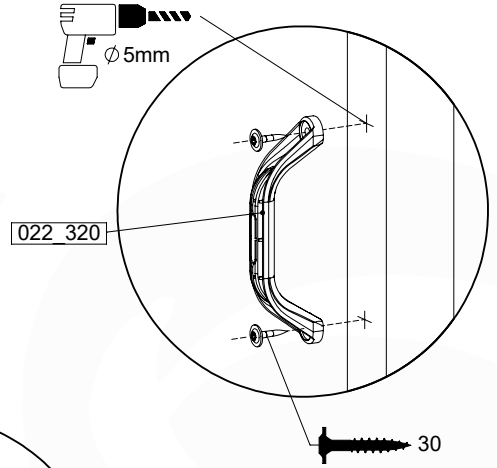

15-4

**Fireman's Pole (201_275)
040_335 Part 2**

16 Accessories

AC01

(194_119)

	PartNo	PartName	QTY.
Hardware Pack	001_406	Stealth Screw 8x45	1
	002_041	Dome head screw 4.5 x 20 mm	3
	002_042	Dome head screw 3.5 x 13mm	4
	002_219	Gap Point Screw T25 - 5x30	2
Other	022_300	Steering Wheel	1
	022_800	Rail P/T 105	1
	022_910	Sandpad	1
	103_901	Logo ID Plate	1
	104_107	Tool Set Climbing Units	1
	120_024	Tower Flag	1
	122_302	Telescope	1

Accessory set - P02-29-9-2021 - v4