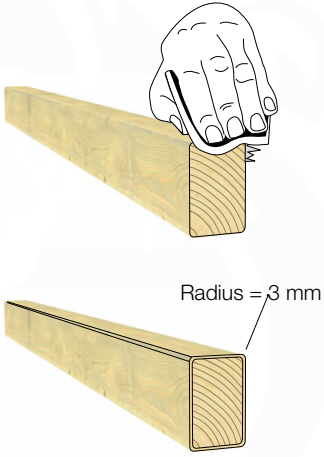

16-5

1x
022_910

17 Download and Saving

click to download

+

sent to your email