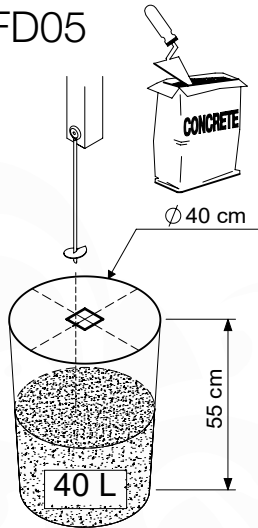

06 Playground Foundation

FD05

Foundation Plan TS - P02-FD05 - 22/02/2022 - v3