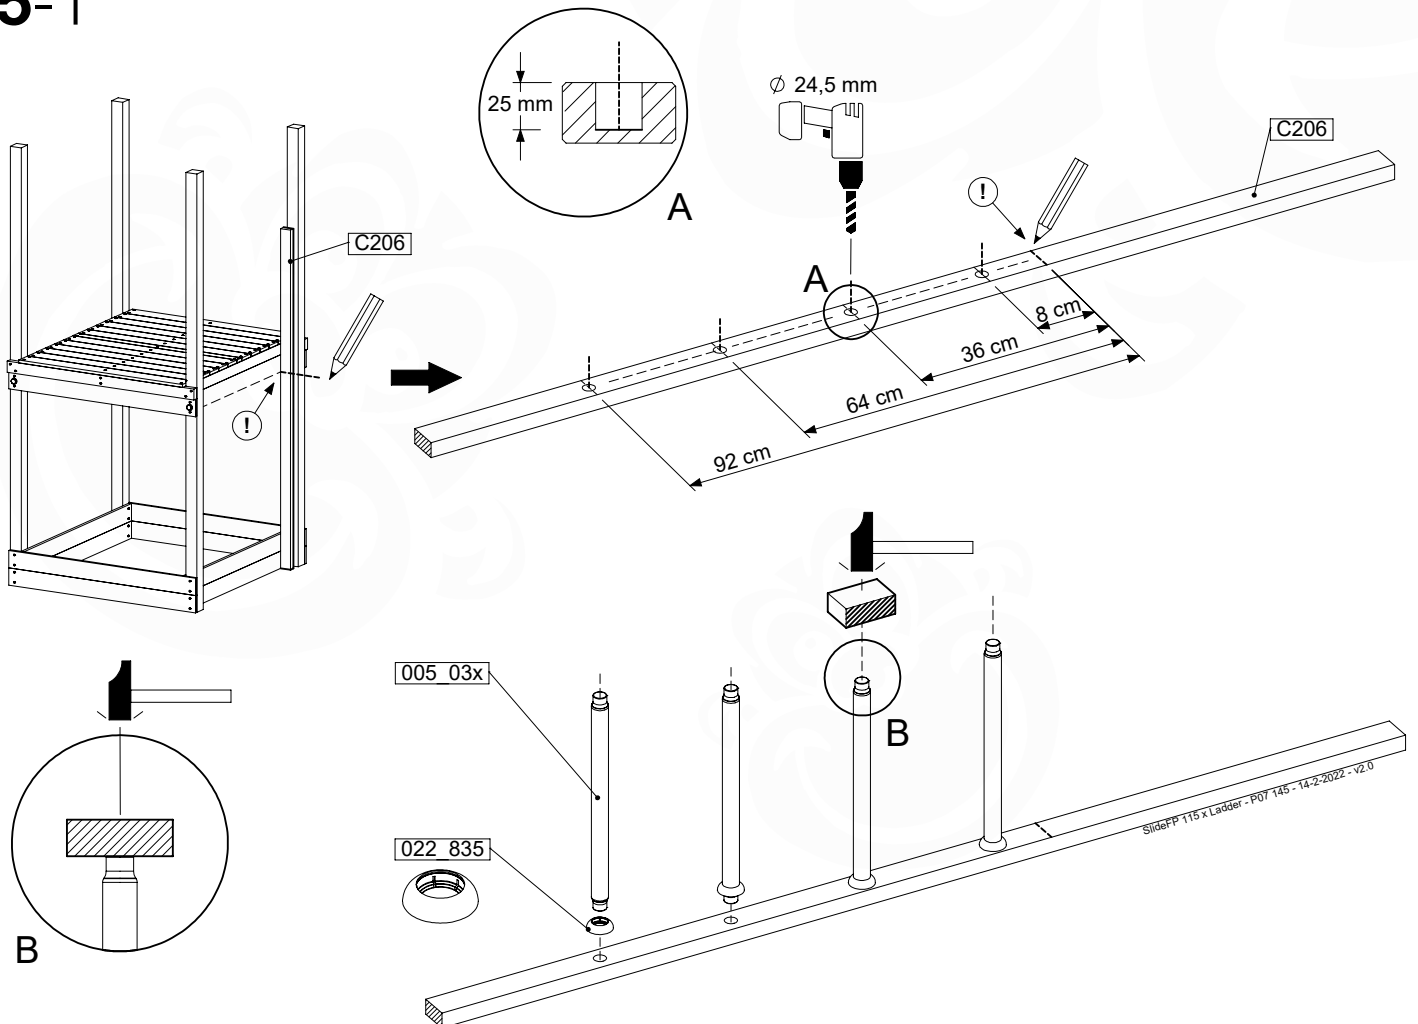

15 Firemans Pole & Ladder

FP17

	PartNo	PartName	QTY.
Hardware Pack(s)	001_103	M8 Washer Head Screw 40mm	2
	002_220	Gap Point Screw T25 - 5x45	12
	002_223	Gap Point Screw T25 - 5x80	8
	003_010	M8 spring lock washer	2
	003_040	M8 Washer	2
	004_052	M8 Drive-in Nut 30mm	2
	004_054	M8 Drive-in Nut 45mm	2
Other	005_03x	Ladder Rung Y/B/G/R	4
	022_31x	bpc-base version 3	2
	022_84x	bpc cover	2
	022_835	Rung Cap	8
	102_915	Fireman's Pole	1
	120_102	Handgrip set (complete 2x)	1
Timber	C114	Beam 1140 mm	1
	C206	Beam 2060 mm	1

15-1