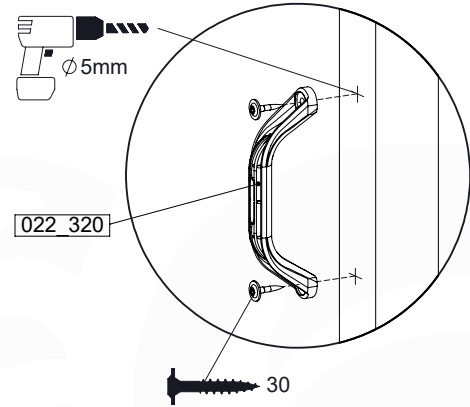

09-4

10 Roof

RF08