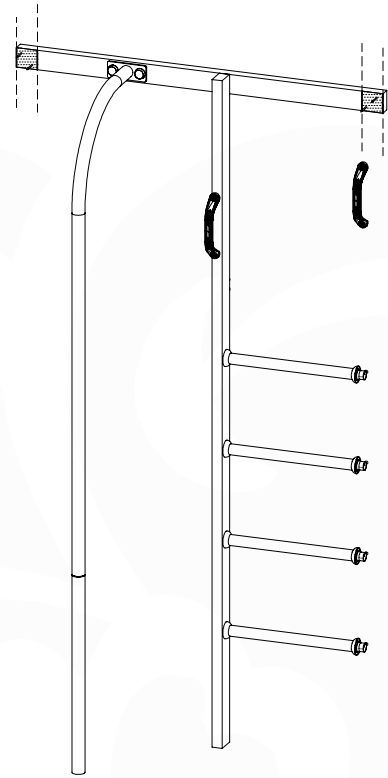

15 Firemans Pole & Ladder

FP17

	PartNo	PartName	QTY.
Hardware Pack(s)	001_103	M8 Washer Head Screw 40mm	2
	002_220	Gap Point Screw T25 - 5x45	12
	002_223	Gap Point Screw T25 - 5x80	8
	003_010	M8 spring lock washer	2
	003_040	M8 Washer	2
	004_052	M8 Drive-in Nut 30mm	2
	004_054	M8 Drive-in Nut 45mm	2
Other	005_03x	Ladder Rung Y/B/G/R	4
	022_31x	bpc-base version 3	2
	022_84x	bpc cover	2
	022_835	Rung Cap	8
	102_915	Fireman's Pole	1
	120_102	Handgrip set (complete 2x)	1
Timber	C114	Beam 1140 mm	1
	C206	Beam 2060 mm	1