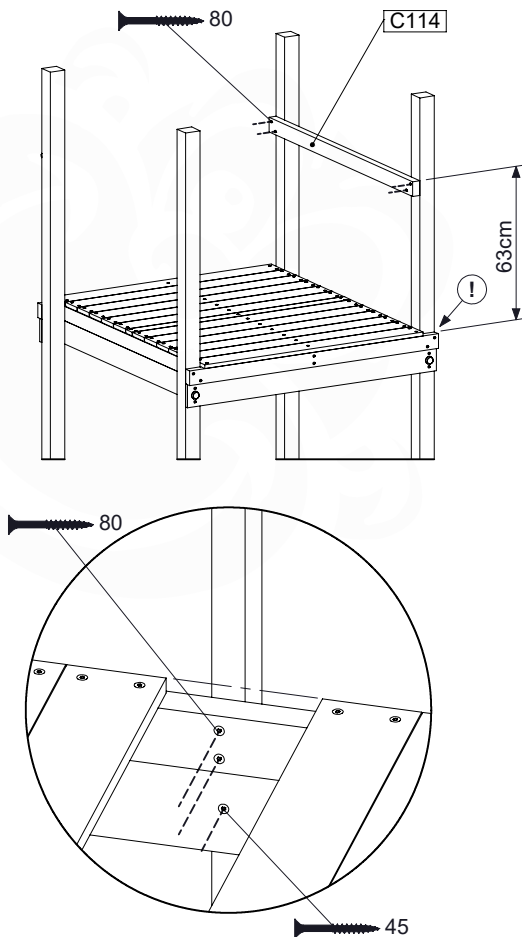

09-1

Rockwall 115 - P11 UL 145 - 13-1-2022 - v2