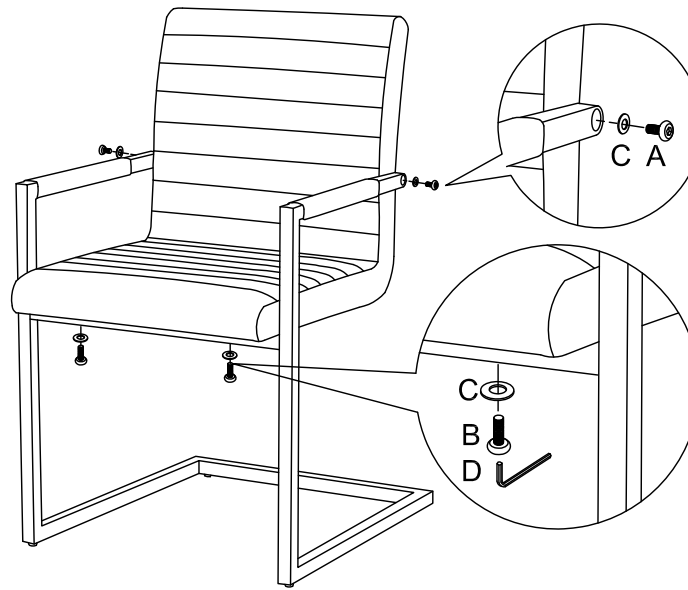

ASSEMBLY INSTRUCTION

MODEL: Art Dining chair w. armrest. Brown / Black (19926-438)

Hardware List

88888-271 SP-Art Dining chair w. armrest. Brown / Black - Screw Set

No.	DESCRIPTION	QTY.
A	JCBC M6 x 25mm 	2pcs
B	JCBC M6 x 40mm 	2pcs
C	Flat Washer 	4pcs
D	5# Allen Key 	1pc

Part List

No.	DESCRIPTION	QTY.
1	88888-29 SP-Art Dining chair w. armrest. Brown / Black - Leg	1pc
2	88888-111 SP-Art Dining chair w. armrest. Brown / Black - Seat	1pc

1

2

COMPLETED ASSEMBLE