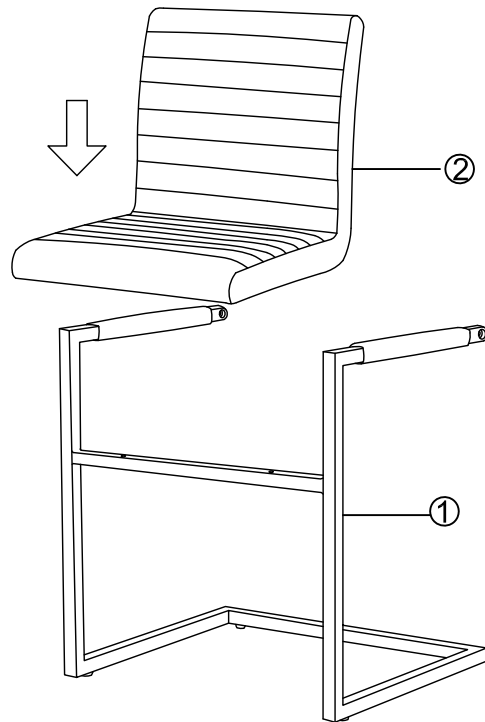

ASSEMBLY INSTRUCTION

MODEL: Art Dining chair w. armrest. Brown / Black (19926-438)

Hardware List

88888-271 SP-Art Dining chair w. armrest. Brown / Black - Screw Set

No.	DESCRIPTION	QTY.
A	JCBC M6 x 25mm 	2pcs
B	JCBC M6 x 40mm 	2pcs
C	Flat Washer 	4pcs
D	5# Allen Key 	1pc

Part List

No.	DESCRIPTION	QTY.
1	88888-29 SP-Art Dining chair w. armrest. Brown / Black - Leg	1pc
2	88888-111 SP-Art Dining chair w. armrest. Brown / Black - Seat	1pc

1

2

COMPLETED ASSEMBLE