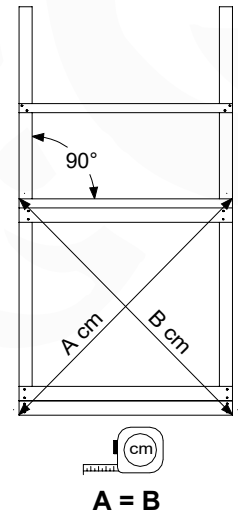

07 Base Tower

BT20

	PartNo	PartName	QTY.
Hardware pack	001_406	Stealth Screw 8x45	6
	001_417	Stealth Screw 8x80	4
	002_220	Gap Point Screw T25 - 5x45	135
	002_223	Gap Point Screw T25 - 5x80	40
Other	007_001	Ground-anchor	2
	022_31x	bpc-base version 3	8
	022_84x	bpc cover	8
Timber	B270	Post 90x90 L2700	4
	C141	Beam 1410 mm	10
	D123	Board 1230 mm	17
	D141	Board 1410 mm	12

07-1