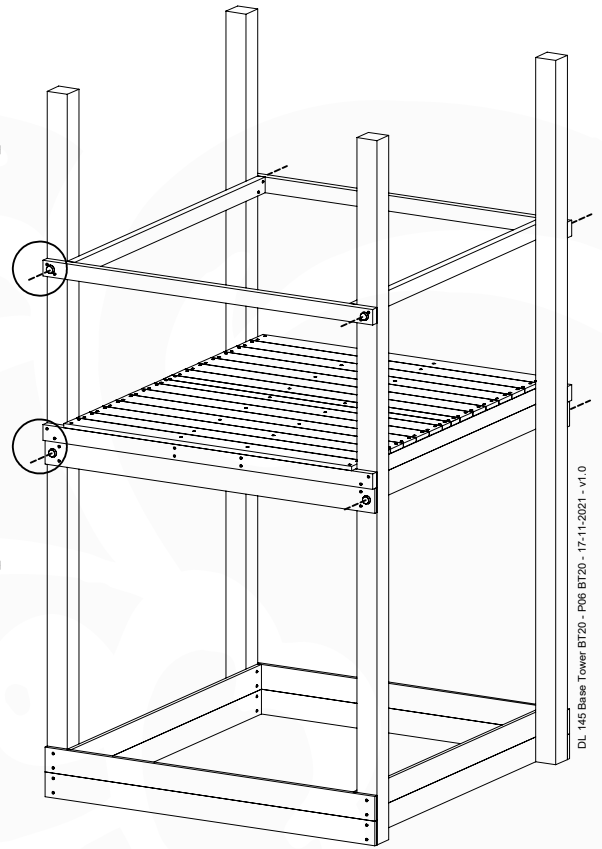

05c

05d

05e

06 Playground Foundation

FD10

07 Base Tower

BT20

	PartNo	PartName	QTY.
Hardware pack	001_406	Stealth Screw 8x45	6
	001_417	Stealth Screw 8x80	4
	002_220	Gap Point Screw T25 - 5x45	135
	002_223	Gap Point Screw T25 - 5x80	40
Other	007_001	Ground-anchor	2
	022_31x	bpc-base version 3	8
	022_84x	bpc cover	8
Timber	B270	Post 90x90 L2700	4
	C141	Beam 1410 mm	10
	D123	Board 1230 mm	17
	D141	Board 1410 mm	12

DL 146 Base Tower BT20 - P02 BT20 - 17-11-2021 - v1.0

07-1

07-2

07-3

07-4

08 Balustrade

BL05

	PartNo	PartName	QTY.
Hardware pack	002_220	Gap Point Screw T25 - 5x45	28
Timber	D65	Board 650 mm	7

Balustrade 140 - P02 U - 14/01/2022 - v1.0

08-1

Balustrade 140 - P02 U - 14/01/2022 - v1.0

09 Balustrade

BL06

	PartNo	PartName	QTY.
Hardware pack	002_220	Gap Point Screw T25 - 5x45	28
Timber	D65	Board 650 mm	7