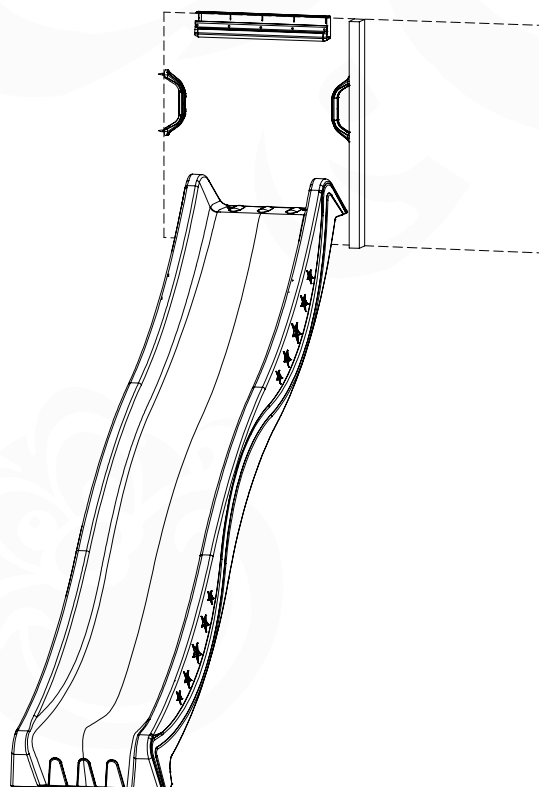

15

1-Climb Module / 2-Climb Module
457_105
457_106

15 Ground Anchors

GA10

Parts:

Assembly Package Tower
194_600

Tower Anchors - P02-GA10 - 22/02/2022 - v1.1

15-1

SL26

	PartNo	PartName	QTY.
Hardware pack	000_101	Nail Pan Head	10
	002_223	Gap Point Screw T25 - 5x80	4
	002_308	Gap Point Screw T25 - 5x20	2
Other	120_102	Handgrip set (complete 2x)	1
	123_200	Bumperpad	1
	334_xxx / 324_xxx	Wavy Star Slide XXL 2650 mm / Wavy Star Slide XL 2200 mm	1
Timber	C70	Beam 700 mm	1