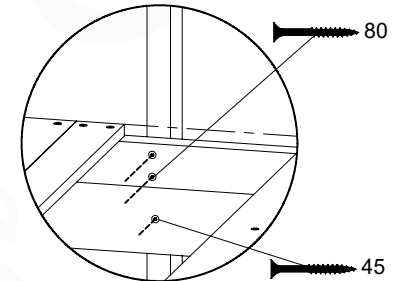

11 Rock Wall

RW18

	PartNo	PartName	QTY.
Hardware Pack	001_102	Washer Head Screw T40 M8x30	10
	002_220	Gap Point Screw T25 - 5x45	32
	002_223	Gap Point Screw T25 - 5x80	4
	003_010	M8 spring lock washer	10
	004_050	M8 Drive-in Nut 22mm	10
Other	022_50x	Climbing Rock	5
	120_102	Handgrip set (complete 2x)	1
Timber	C206	Beam 2060 mm	1
	D65	Board 650 mm	7

DL Rockwall 140 - P03 UR 145 - 2-9-2022 - v2

11-1

DL Rockwall 140 - P07 UR 145 - 2-9-2022 - v2