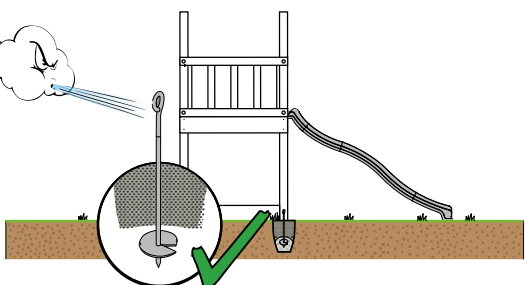

05c

05d

05e

06 Playground Foundation

FD10

07 Base Tower

BT20

	PartNo	PartName	QTY.
Hardware pack	001_406	Stealth Screw 8x45	6
	001_417	Stealth Screw 8x80	4
	002_220	Gap Point Screw T25 - 5x45	135
	002_223	Gap Point Screw T25 - 5x80	40
Other	007_001	Ground-anchor	2
	022_31x	bpc-base version 3	8
	022_84x	bpc cover	8
Timber	B270	Post 90x90 L2700	4
	C141	Beam 1410 mm	10
	D123	Board 1230 mm	17
	D141	Board 1410 mm	12