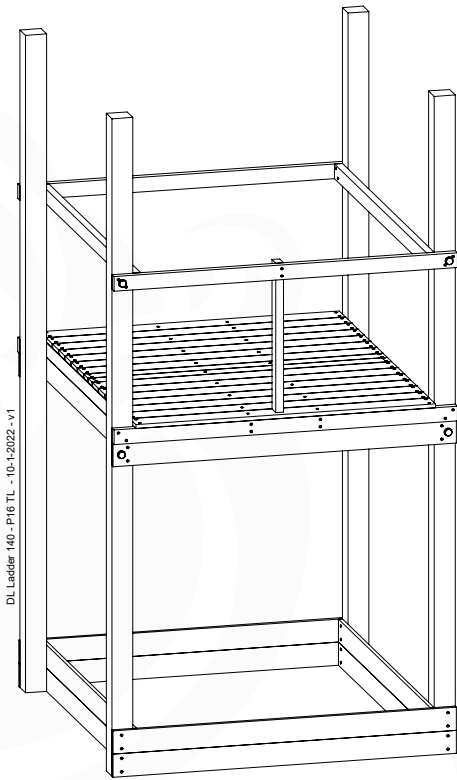

DL Ladder 140 - P08 TL 145 - 10-1-2022 - v1

12-1

12-2

12-3

12-4

12-5

13 Roof

RF15

	PartNo	PartName	QTY.
Hardware pack	001_417	Stealth Screw 8x80	4
	002_220	Gap Point Screw T25 - 5x45	108
Timber	C96	Beam L=(900+beam height) mm	4
	D123	Board 1230 mm	1
	D154	Board 1540 mm	24

Roof Chalet 140 - P02 - 3-11-2021 - v1.0