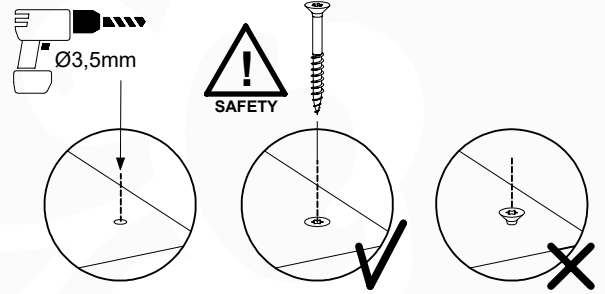

11 Rock Wall

RW18

	PartNo	PartName	QTY.
Hardware Pack	001_102	Washer Head Screw T40 M8x30	10
	002_220	Gap Point Screw T25 - 5x45	32
	002_223	Gap Point Screw T25 - 5x80	4
	003_010	M8 spring lock washer	10
	004_050	M8 Drive-in Nut 22mm	10
Other	022_50x	Climbing Rock	5
	120_102	Handgrip set (complete 2x)	1
Timber	C206	Beam 2060 mm	1
	D65	Board 650 mm	7

DL Rockwall 140 - P03 UR 145 - 2-9-2022 - v2