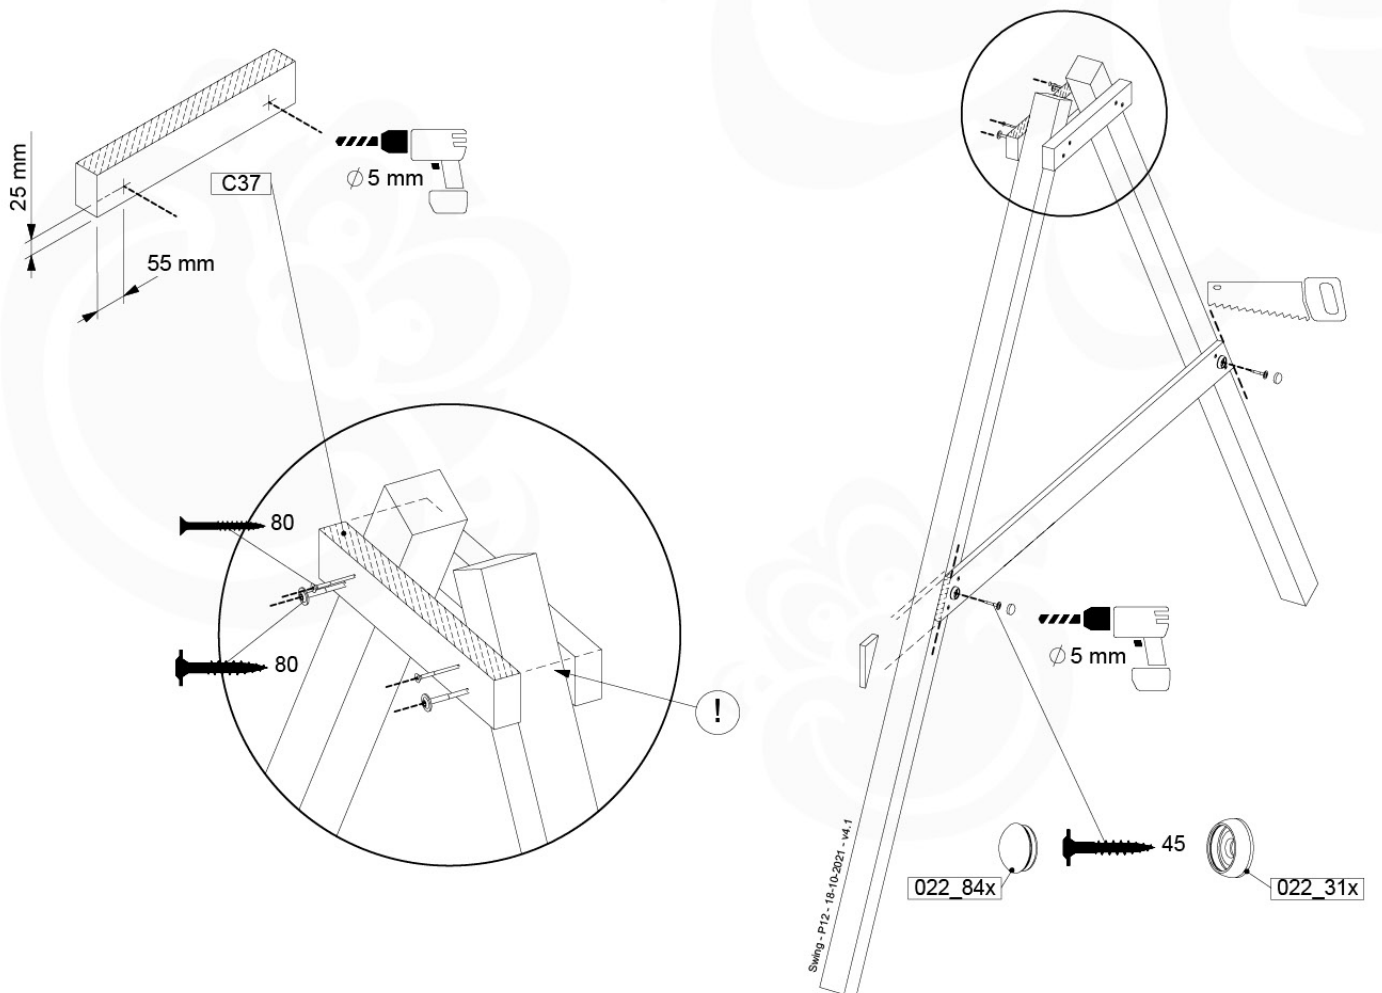

05-6

	PartNo	PartName	QTY.
Hardware Pack	001_406	Stealth Screw 8x45	4
	001_417	Stealth Screw 8x80	4
	001_422	Stealth Screw 8x137	3
	002_220	Gap Point Screw T25 - 5x45	12
	002_223	Gap Point Screw T25 - 5x80	6
Other	005_528	Swing Beam Bracket 7x7	1
	005_529	Swing Beam Bracket 9x9	1
	007_001	Ground-anchor	2
Hardware Pack	022_31x	bpc-base version 3	2
	022_84x	bpc cover	2
	023_031	Finishing Washer GPS 5.0	2
Other	101_003	Swing hook with Carabiner	4

1 - 18-10-2021 - 18-10-2021 - 18-10-2021 - 18-10-2021 - 18-10-2021

06-1

Swing - 06-1 - 18-10-2021 - 18-10-2021 - 18-10-2021 - 18-10-2021

06-2

06-3

06-4

06-5

06-6