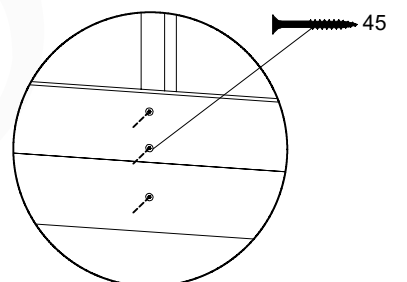

11 Rock Wall

RW18

	PartNo	PartName	QTY.
Hardware Pack	001_102	Washer Head Screw T40 M8x30	10
	002_220	Gap Point Screw T25 - 5x45	32
	002_223	Gap Point Screw T25 - 5x80	4
	003_010	M8 spring lock washer	10
	004_050	M8 Drive-in Nut 22mm	10
Other	022_50x	Climbing Rock	5
	120_102	Handgrip set (complete 2x)	1
Timber	C206	Beam 2060 mm	1
	D65	Board 650 mm	7

DL Rockwall 140 - P03 UR 145 - 2-9-2022 - v2

11-1

DL Rockwall 140 - P07 UR 145 - 2-9-2022 - v2