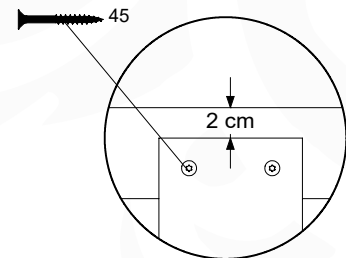

08 Balustrade

BL05

	PartNo	PartName	QTY.
Hardware pack	002_220	Gap Point Screw T25 - 5x45	28
Timber	D65	Board 650 mm	7

Balustrade 140 - P02 U - 14/01/2022 - v1.0

08-1

Balustrade 140 - P02 U - 14/01/2022 - v1.0