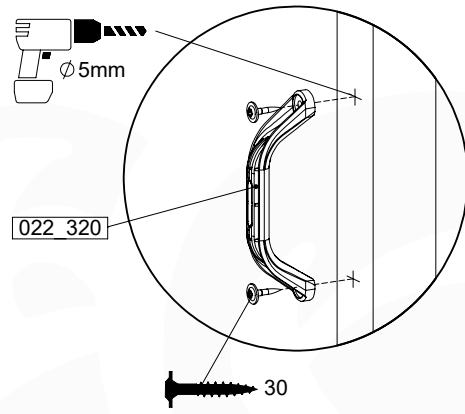

11-4

12 Ladder

LA25