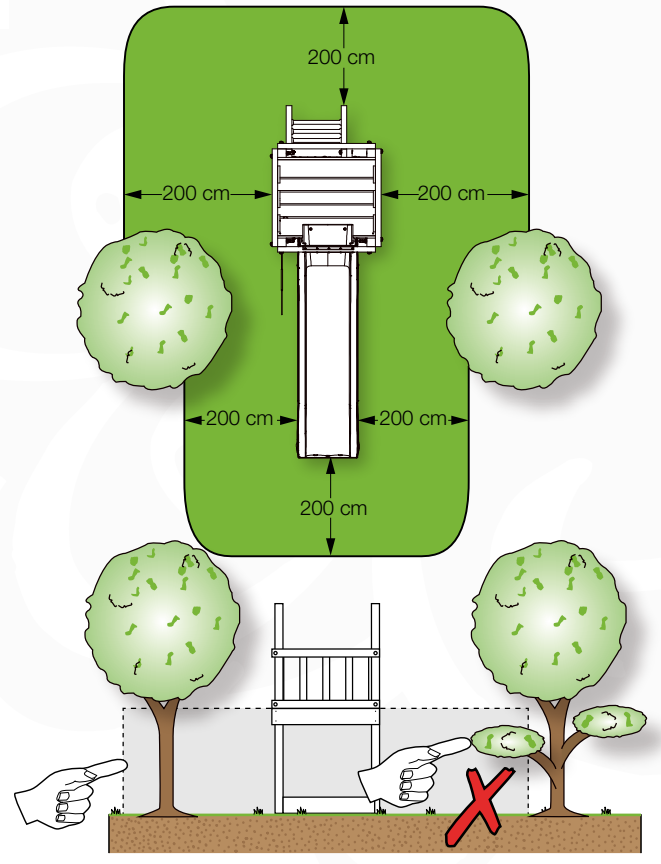

05c

05d

05e

06 Playground Foundation

FD10

07 Base Tower

BT20

	PartNo	PartName	QTY.
Hardware pack	001_406	Stealth Screw 8x45	6
	001_417	Stealth Screw 8x80	4
	002_220	Gap Point Screw T25 - 5x45	135
	002_223	Gap Point Screw T25 - 5x80	40
Other	007_001	Ground-anchor	2
	022_31x	bpc-base version 3	8
	022_84x	bpc cover	8
Timber	B270	Post 90x90 L2700	4
	C141	Beam 1410 mm	10
	D123	Board 1230 mm	17
	D141	Board 1410 mm	12