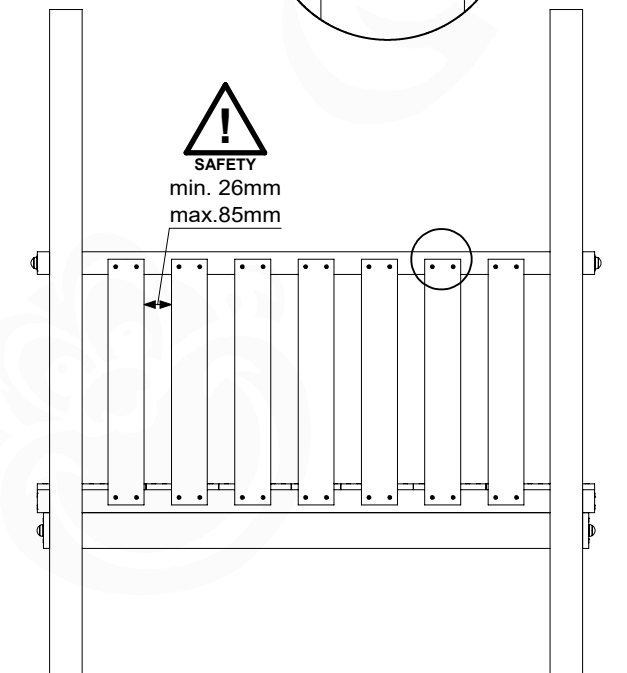

08 Balustrade

BL05

	PartNo	PartName	QTY.
Hardware pack	002_220	Gap Point Screw T25 - 5x45	28
Timber	D65	Board 650 mm	7

Balustrade 140 - P02 U - 14/01/2022 - v1.0

08-1

Balustrade 140 - P02 U - 14/01/2022 - v1.0