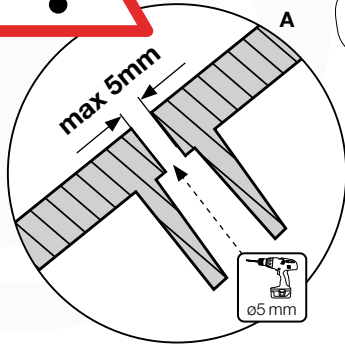

17-5

18 Firemans Pole

FP25

(201_275)

	PartNo	PartName	QTY.
Other	201_275	Fireman's Pole kit	1
Timber	C70	Beam 700 mm	1

DL_Firemans Pole 70 - P102 UL - 6-4-2022 - v1