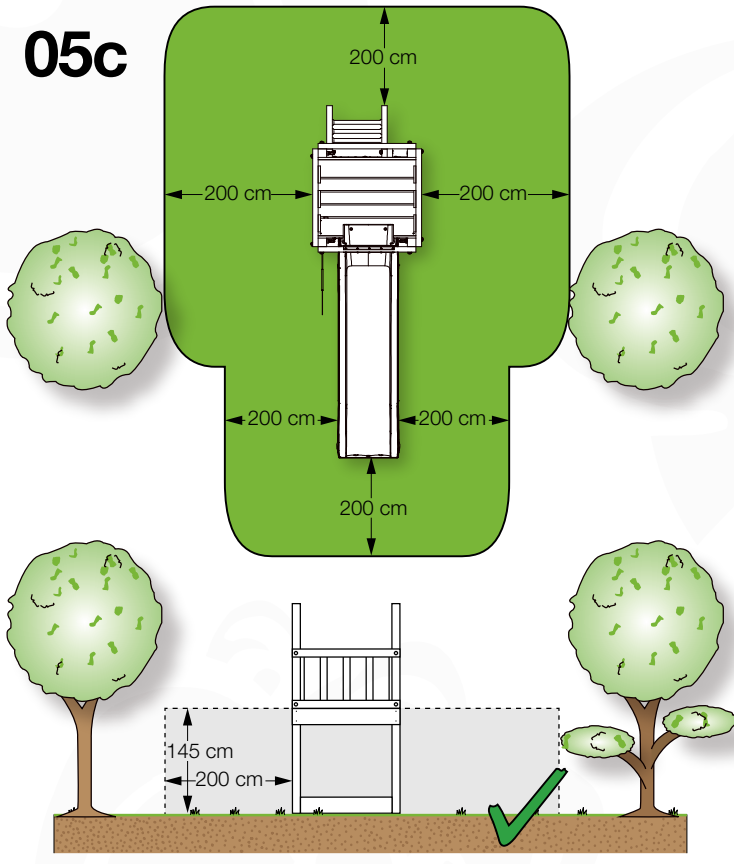

05c

05d

05e

06 Playground Foundation

FD10

07 Base Tower

BT20

	PartNo	PartName	QTY.
Hardware pack	001_406	Stealth Screw 8x45	6
	001_417	Stealth Screw 8x80	4
	002_220	Gap Point Screw T25 - 5x45	135
	002_223	Gap Point Screw T25 - 5x80	40
Other	007_001	Ground-anchor	2
	022_31x	bpc-base version 3	8
	022_84x	bpc cover	8
Timber	B270	Post 90x90 L2700	4
	C141	Beam 1410 mm	10
	D123	Board 1230 mm	17
	D141	Board 1410 mm	12