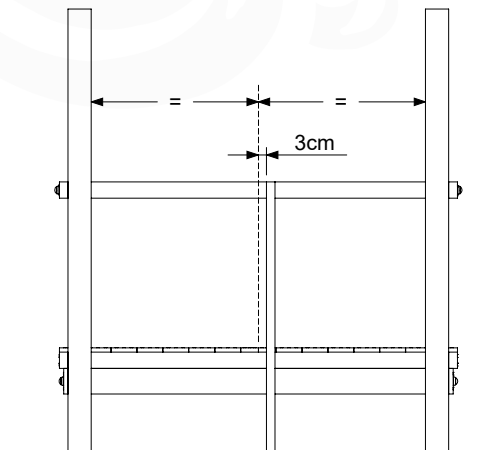

11 Rock Wall

RW18

	PartNo	PartName	QTY.
Hardware Pack	001_102	Washer Head Screw T40 M8x30	10
	002_220	Gap Point Screw T25 - 5x45	32
	002_223	Gap Point Screw T25 - 5x80	4
	003_010	M8 spring lock washer	10
	004_050	M8 Drive-in Nut 22mm	10
Other	022_50x	Climbing Rock	5
	120_102	Handgrip set (complete 2x)	1
Timber	C206	Beam 2060 mm	1
	D65	Board 650 mm	7

DL Rockwall 140 - P03 UR 145 - 2-9-2022 - v2

11-1

DL Rockwall 140 - P07 UR 145 - 2-9-2022 - v2