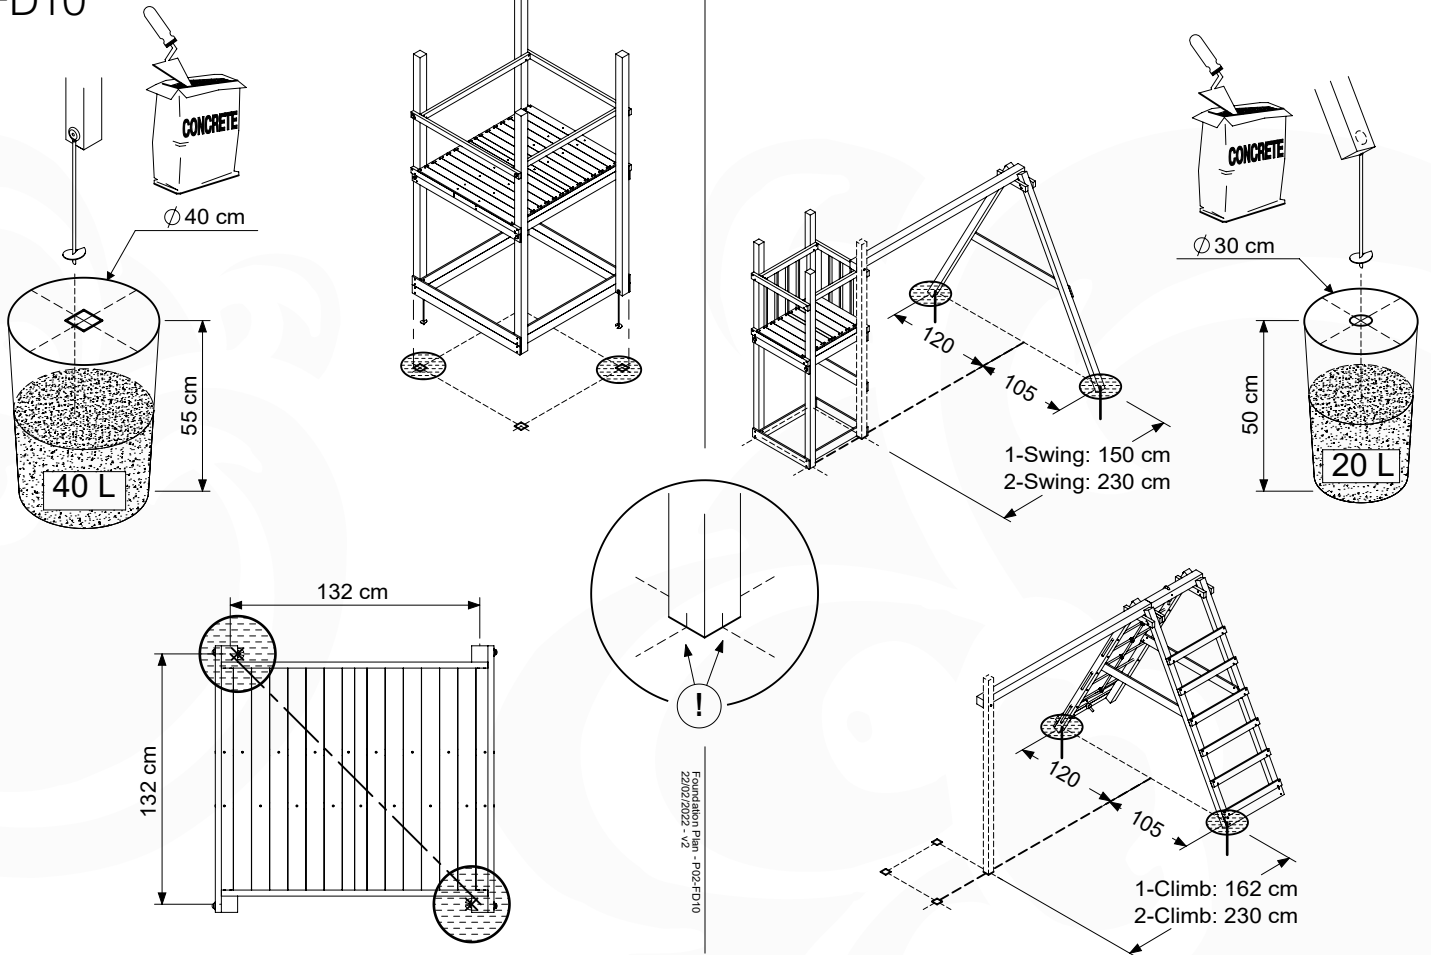

05c

05d

05e

06 Playground Foundation

FD10

07 Base Tower

BT20

	PartNo	PartName	QTY.
Hardware pack	001_406	Stealth Screw 8x45	6
	001_417	Stealth Screw 8x80	4
	002_220	Gap Point Screw T25 - 5x45	135
	002_223	Gap Point Screw T25 - 5x80	40
Other	007_001	Ground-anchor	2
	022_31x	bpc-base version 3	8
	022_84x	bpc cover	8
Timber	B270	Post 90x90 L2700	4
	C141	Beam 1410 mm	10
	D123	Board 1230 mm	17
	D141	Board 1410 mm	12