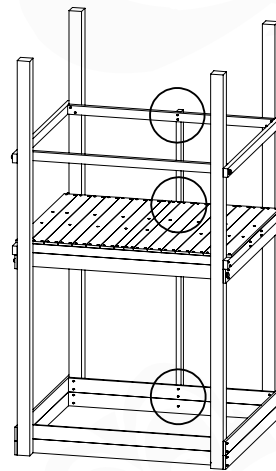

11 Rock Wall

RW18

	PartNo	PartName	QTY.
Hardware Pack	001_102	Washer Head Screw T40 M8x30	10
	002_220	Gap Point Screw T25 - 5x45	32
	002_223	Gap Point Screw T25 - 5x80	4
	003_010	M8 spring lock washer	10
	004_050	M8 Drive-in Nut 22mm	10
Other	022_50x	Climbing Rock	5
	120_102	Handgrip set (complete 2x)	1
Timber	C206	Beam 2060 mm	1
	D65	Board 650 mm	7

DL Rockwall 140 - P03 UR 145 - 2-9-2022 - v2

11-1

DL Rockwall 140 - P07 UR 145 - 2-9-2022 - v2