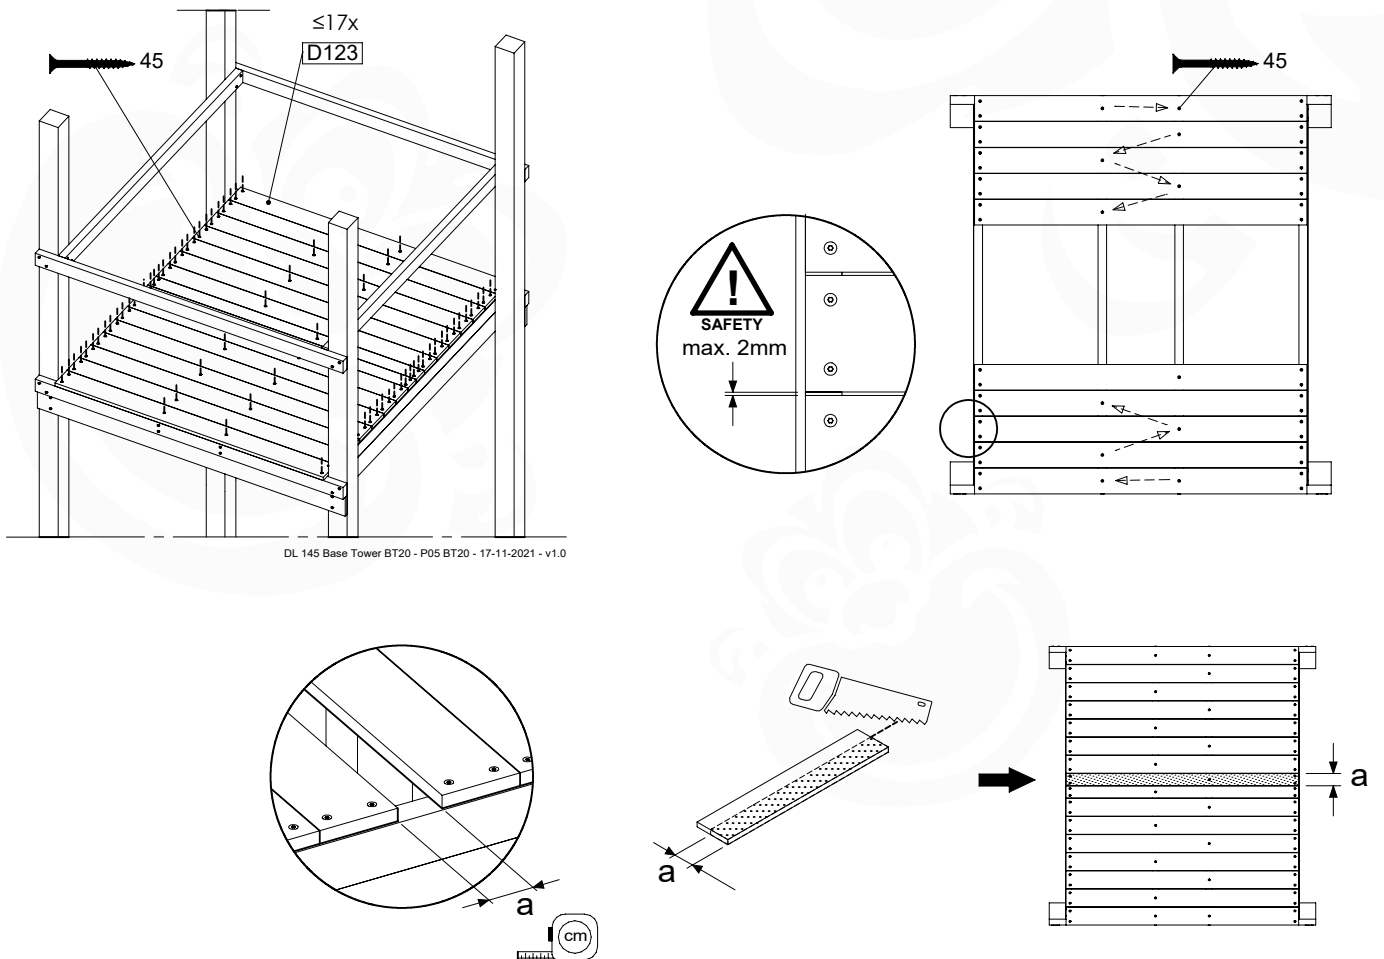

05c

05d

05e

06 Playground Foundation

FD10

07 Base Tower

BT20

	PartNo	PartName	QTY.
Hardware pack	001_406	Stealth Screw 8x45	6
	001_417	Stealth Screw 8x80	4
	002_220	Gap Point Screw T25 - 5x45	135
	002_223	Gap Point Screw T25 - 5x80	40
Other	007_001	Ground-anchor	2
	022_31x	bpc-base version 3	8
	022_84x	bpc cover	8
Timber	B270	Post 90x90 L2700	4
	C141	Beam 1410 mm	10
	D123	Board 1230 mm	17
	D141	Board 1410 mm	12

DL 146 Base Tower BT20 - P02 BT20 - 17-11-2021 - v1.0

07-1

07-2

07-3

07-4

08 Balustrade

BL05

	PartNo	PartName	QTY.
Hardware pack	002_220	Gap Point Screw T25 - 5x45	28
Timber	D65	Board 650 mm	7