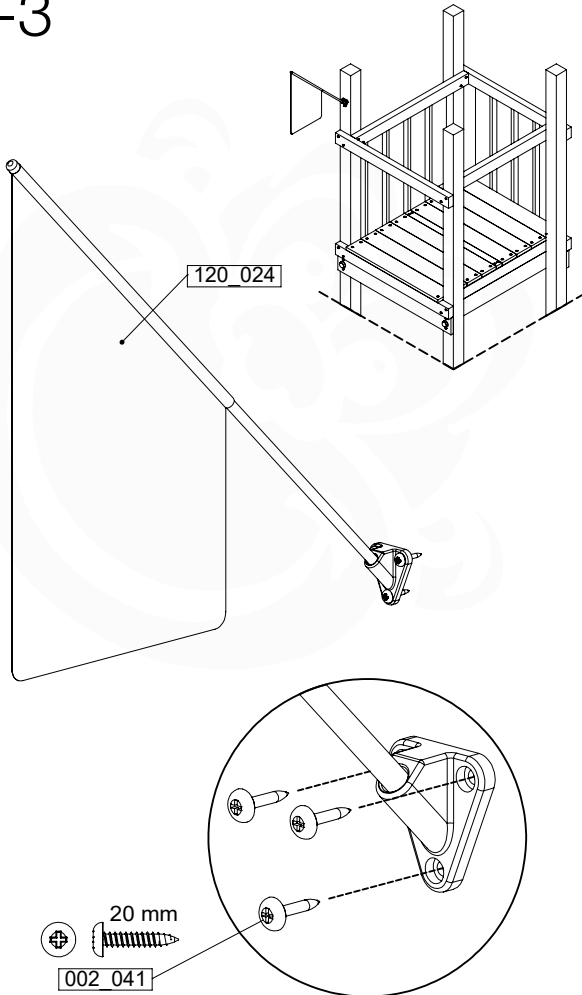

19-1

19-2

19-3

19-4

Accessories set - P03 - 29.9.2021 - v4

Accessories set - P04 - 29.9.2021 - v4