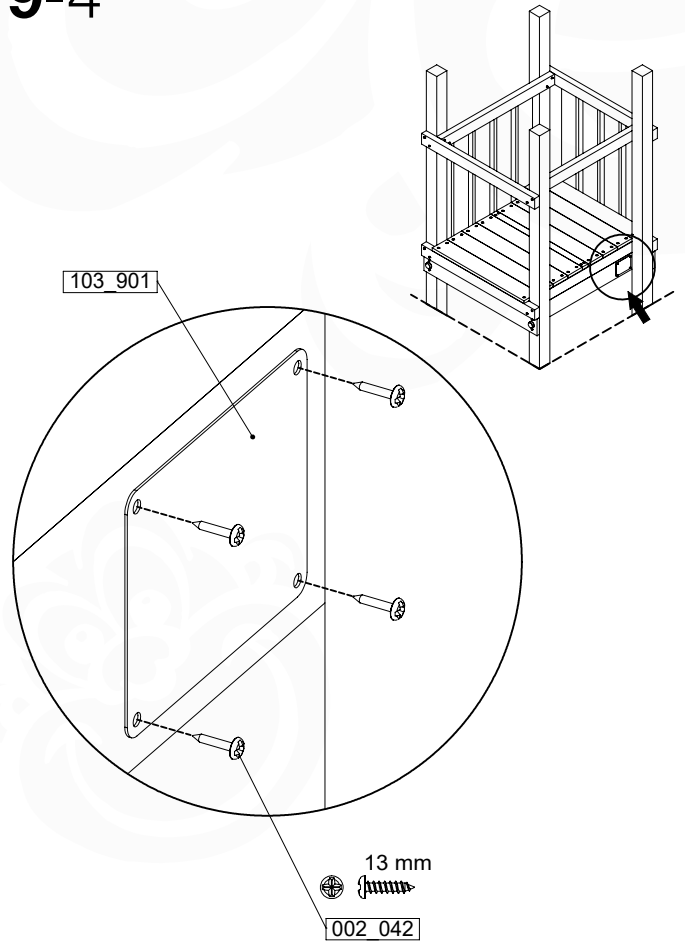

19-4

Accessories set - P03 - 29.9.2021 - v4

Accessories set - P04 - 29.9.2021 - v4