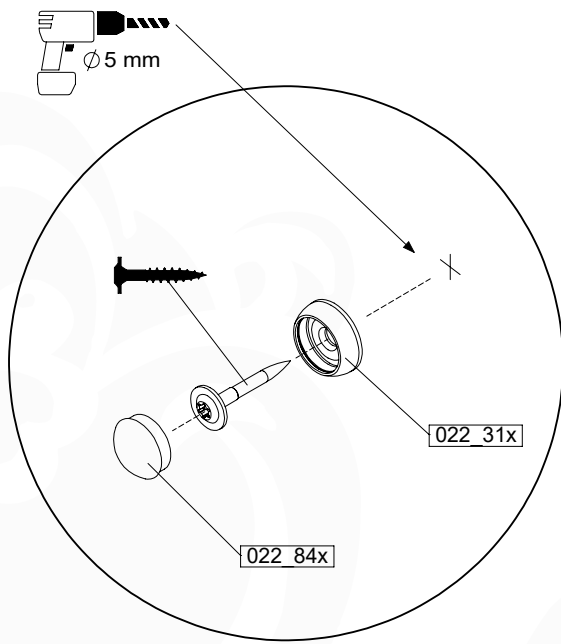

05c

05d

05e

06 Playground Foundation

FD10

07 Base Tower

BT20

	PartNo	PartName	QTY.
Hardware pack	001_406	Stealth Screw 8x45	6
	001_417	Stealth Screw 8x80	4
	002_220	Gap Point Screw T25 - 5x45	135
	002_223	Gap Point Screw T25 - 5x80	40
Other	007_001	Ground-anchor	2
	022_31x	bpc-base version 3	8
	022_84x	bpc cover	8
Timber	B270	Post 90x90 L2700	4
	C141	Beam 1410 mm	10
	D123	Board 1230 mm	17
	D141	Board 1410 mm	12

DL 146 Base Tower BT20 - P02 BT20 - 17-11-2021 - v1.0

07-1

07-2

07-3

07-4

08 Balustrade

BL05

	PartNo	PartName	QTY.
Hardware pack	002_220	Gap Point Screw T25 - 5x45	28
Timber	D65	Board 650 mm	7