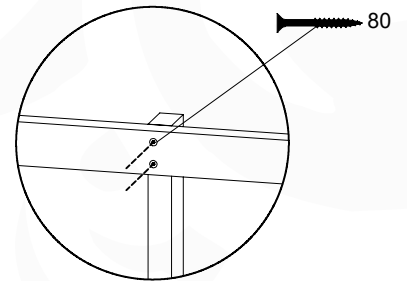

11 Rock Wall

RW18

	PartNo	PartName	QTY.
Hardware Pack	001_102	Washer Head Screw T40 M8x30	10
	002_220	Gap Point Screw T25 - 5x45	32
	002_223	Gap Point Screw T25 - 5x80	4
	003_010	M8 spring lock washer	10
	004_050	M8 Drive-in Nut 22mm	10
Other	022_50x	Climbing Rock	5
	120_102	Handgrip set (complete 2x)	1
Timber	C206	Beam 2060 mm	1
	D65	Board 650 mm	7

DL Rockwall 140 - P03 UR 145 - 2-9-2022 - v2

11-1

DL Rockwall 140 - P07 UR 145 - 2-9-2022 - v2