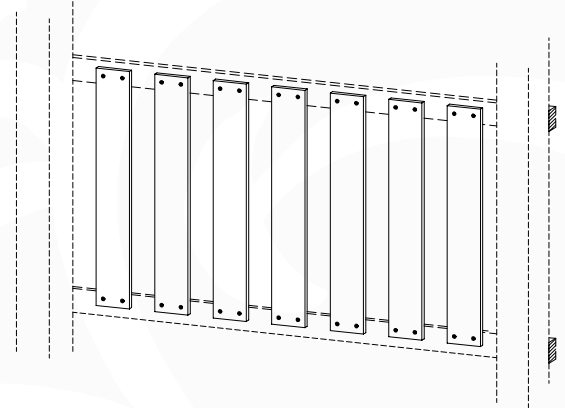

08 Balustrade

BL05

	PartNo	PartName	QTY.
Hardware pack	002_220	Gap Point Screw T25 - 5x45	28
Timber	D65	Board 650 mm	7

Balustrade 140 - P02 U - 14/01/2022 - v1.0