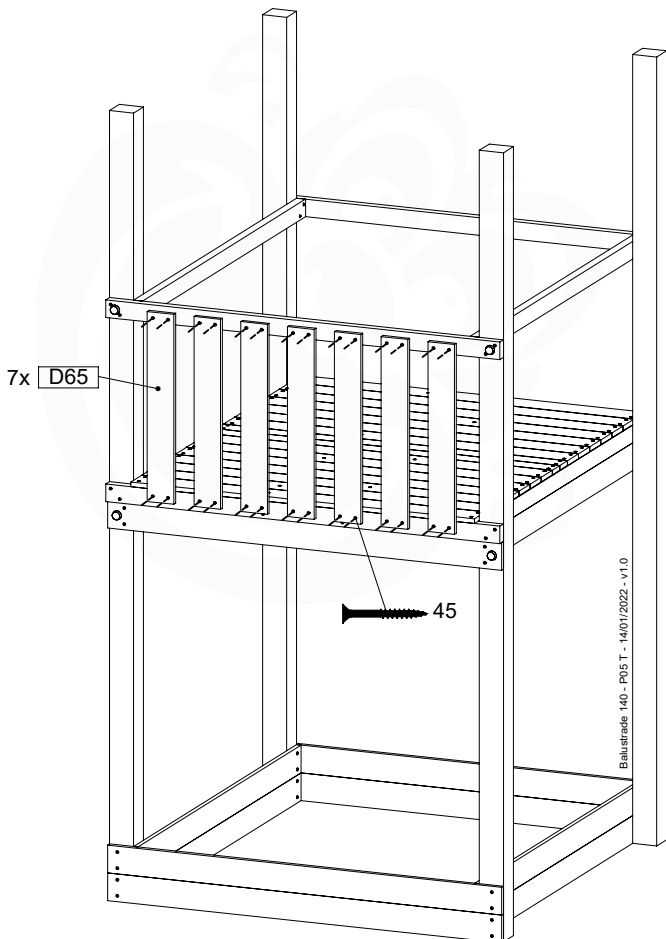

05c

05d

05e

06 Playground Foundation

FD10

07 Base Tower

BT20

	PartNo	PartName	QTY.
Hardware pack	001_406	Stealth Screw 8x45	6
	001_417	Stealth Screw 8x80	4
	002_220	Gap Point Screw T25 - 5x45	135
	002_223	Gap Point Screw T25 - 5x80	40
Other	007_001	Ground-anchor	2
	022_31x	bpc-base version 3	8
	022_84x	bpc cover	8
Timber	B270	Post 90x90 L2700	4
	C141	Beam 1410 mm	10
	D123	Board 1230 mm	17
	D141	Board 1410 mm	12

DL 146 Base Tower BT20 - P02 BT20 - 17-11-2021 - v1.0

07-1

07-2

07-3

07-4

08 Balustrade

BL05

	PartNo	PartName	QTY.
Hardware pack	002_220	Gap Point Screw T25 - 5x45	28
Timber	D65	Board 650 mm	7

Balustrade 140 - P02 U - 14/01/2022 - v1.0

08-1

Balustrade 140 - P02 U - 14/01/2022 - v1.0

09 Balustrade

BL06

	PartNo	PartName	QTY.
Hardware pack	002_220	Gap Point Screw T25 - 5x45	28
Timber	D65	Board 650 mm	7

Balustrade 140 - P03 T - 14/01/2022 - v1.0

09-1

Balustrade 140 - P05 T - 14/01/2022 - v1.0

10 Balustrade

BL10

	PartNo	PartName	QTY.
Hardware pack	002_220	Gap Point Screw T25 - 5x45	12
	002_223	Gap Point Screw T25 - 5x80	4
Timber	C70	Beam 700 mm	1
	D65	Board 650 mm	3