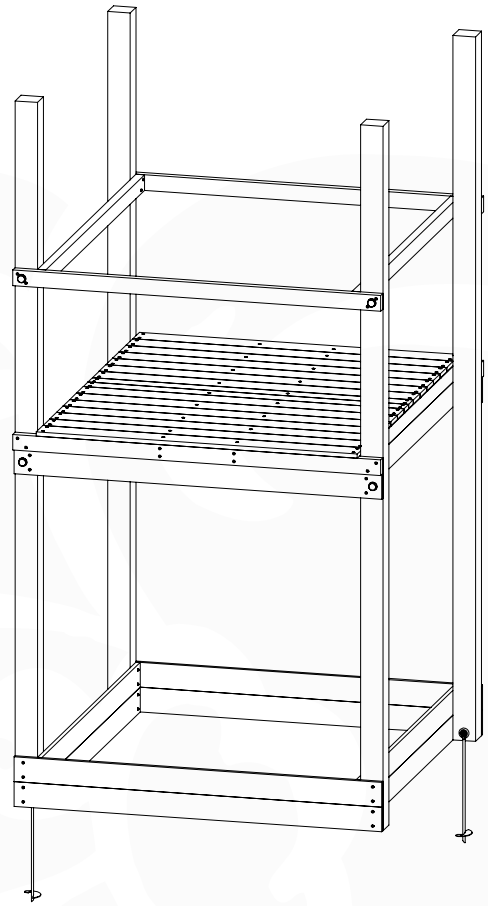

07 Base Tower

BT20

	PartNo	PartName	QTY.
Hardware pack	001_406	Stealth Screw 8x45	6
	001_417	Stealth Screw 8x80	4
	002_220	Gap Point Screw T25 - 5x45	135
	002_223	Gap Point Screw T25 - 5x80	40
Other	007_001	Ground-anchor	2
	022_31x	bpc-base version 3	8
	022_84x	bpc cover	8
Timber	B270	Post 90x90 L2700	4
	C141	Beam 1410 mm	10
	D123	Board 1230 mm	17
	D141	Board 1410 mm	12