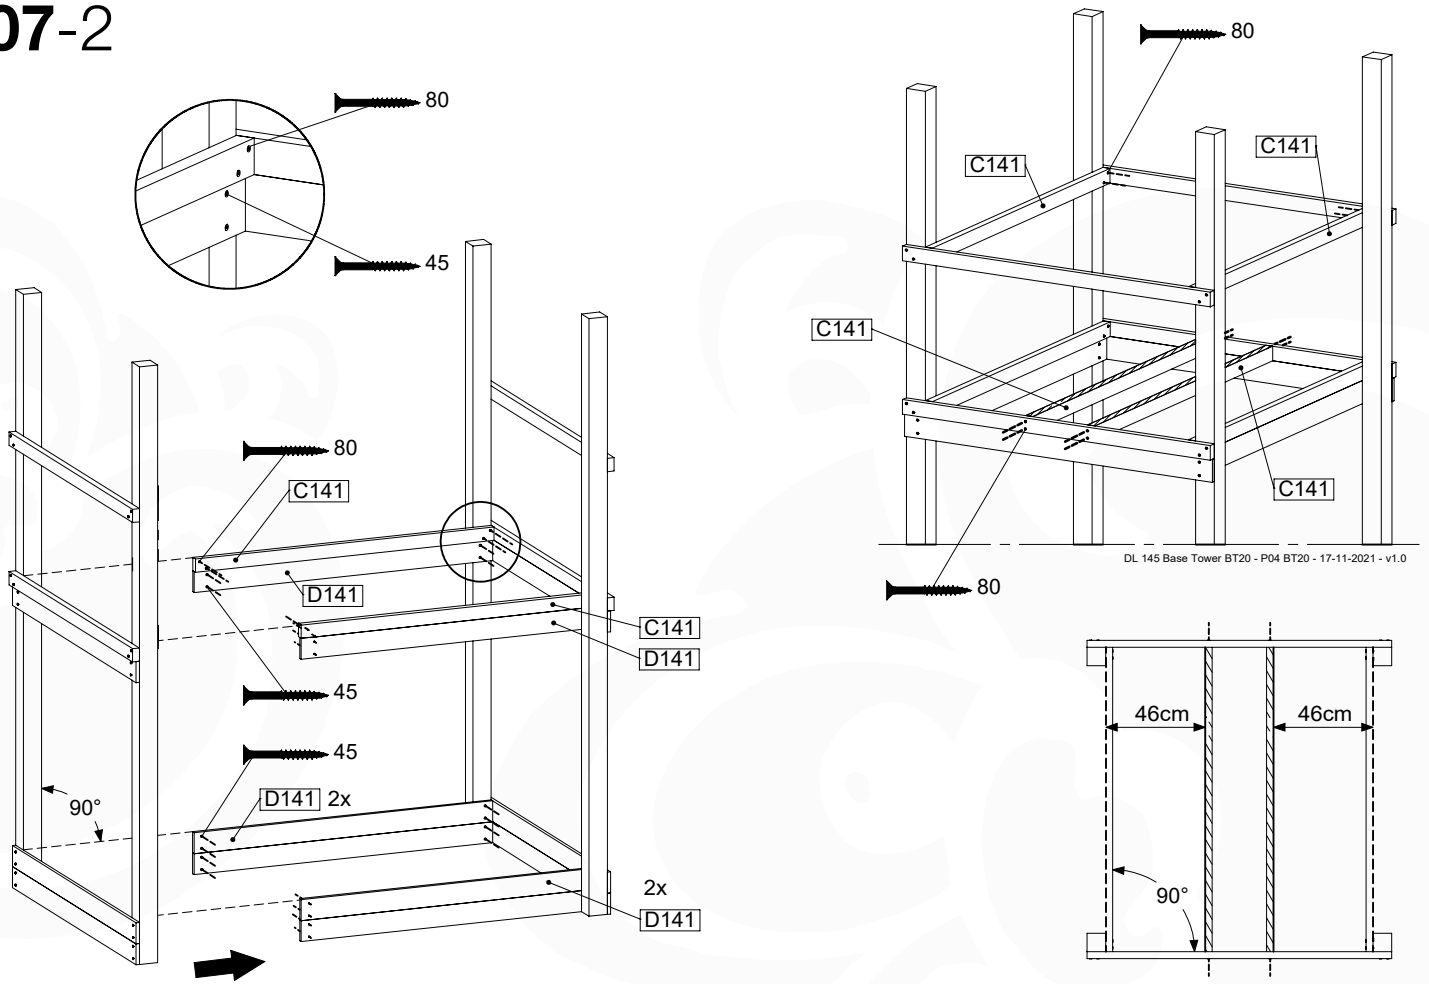

05c

05d

05e

06 Playground Foundation

FD10

07 Base Tower

BT20

	PartNo	PartName	QTY.
Hardware pack	001_406	Stealth Screw 8x45	6
	001_417	Stealth Screw 8x80	4
	002_220	Gap Point Screw T25 - 5x45	135
	002_223	Gap Point Screw T25 - 5x80	40
Other	007_001	Ground-anchor	2
	022_31x	bpc-base version 3	8
	022_84x	bpc cover	8
Timber	B270	Post 90x90 L2700	4
	C141	Beam 1410 mm	10
	D123	Board 1230 mm	17
	D141	Board 1410 mm	12

DL 146 Base Tower BT20 - P02 BT20 - 17-11-2021 - v1.0

07-1

07-2

07-3

07-4

08 Balustrade

BL05

	PartNo	PartName	QTY.
Hardware pack	002_220	Gap Point Screw T25 - 5x45	28
Timber	D65	Board 650 mm	7