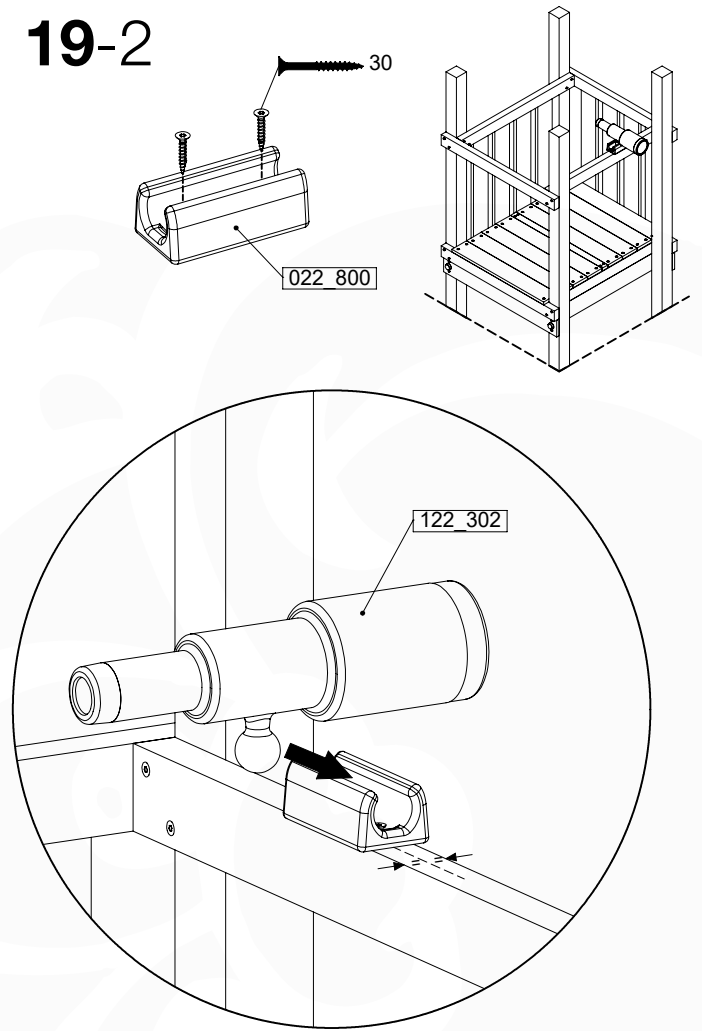

19-1

19-2

19-3

19-4

Accessories set - P03 - 29.9.2021 - v4

Accessories set - P04 - 29.9.2021 - v4