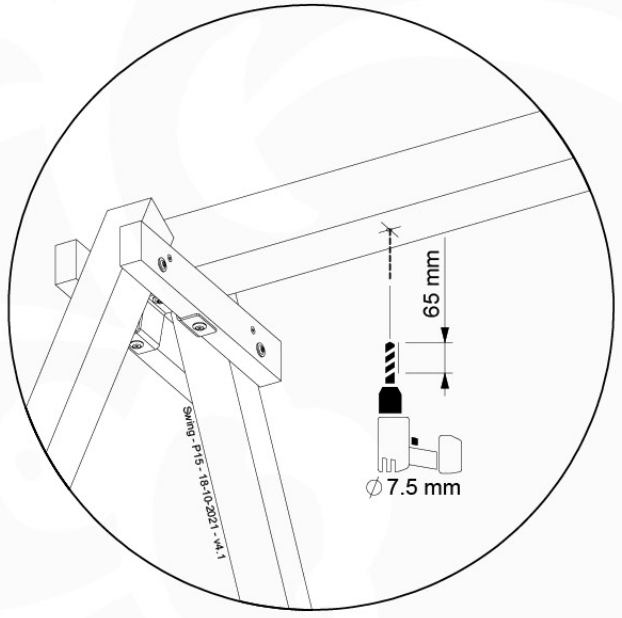

05-6

	PartNo	PartName	QTY.
Hardware Pack	001_406	Stealth Screw 8x45	4
	001_417	Stealth Screw 8x80	4
	001_422	Stealth Screw 8x137	3
	002_220	Gap Point Screw T25 - 5x45	12
	002_223	Gap Point Screw T25 - 5x80	6
Other	005_528	Swing Beam Bracket 7x7	1
	005_529	Swing Beam Bracket 9x9	1
	007_001	Ground-anchor	2
Hardware Pack	022_31x	bpc-base version 3	2
	022_84x	bpc cover	2
	023_031	Finishing Washer GPS 5.0	2
Other	101_003	Swing hook with Carabiner	4

1 - 18-10-2021 - 18-10-2021 - 18-10-2021 - 18-10-2021 - 18-10-2021

06-1

Swing - 06-1 - 18-10-2021 - 18-10-2021 - 18-10-2021 - 18-10-2021

06-2

06-3

06-4

06-5

06-6