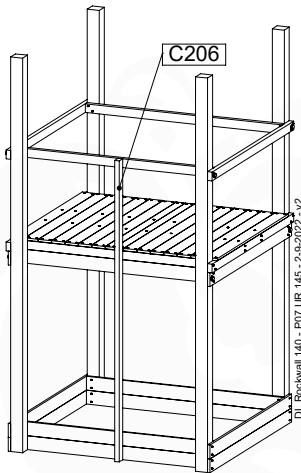

11-1

DL Rockwall 140 - P07 UR 145 - 2-9-2022 - v2