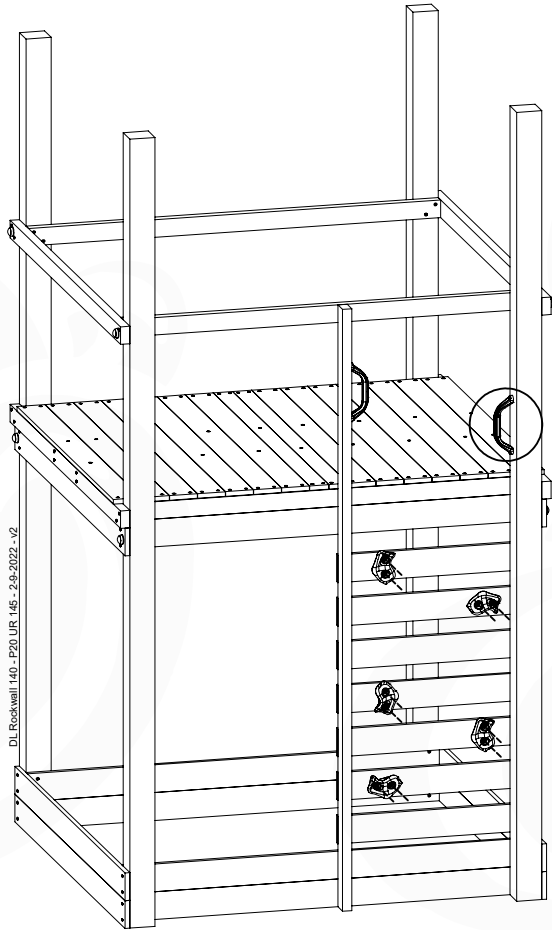

11-4

12 Ladder

LA25