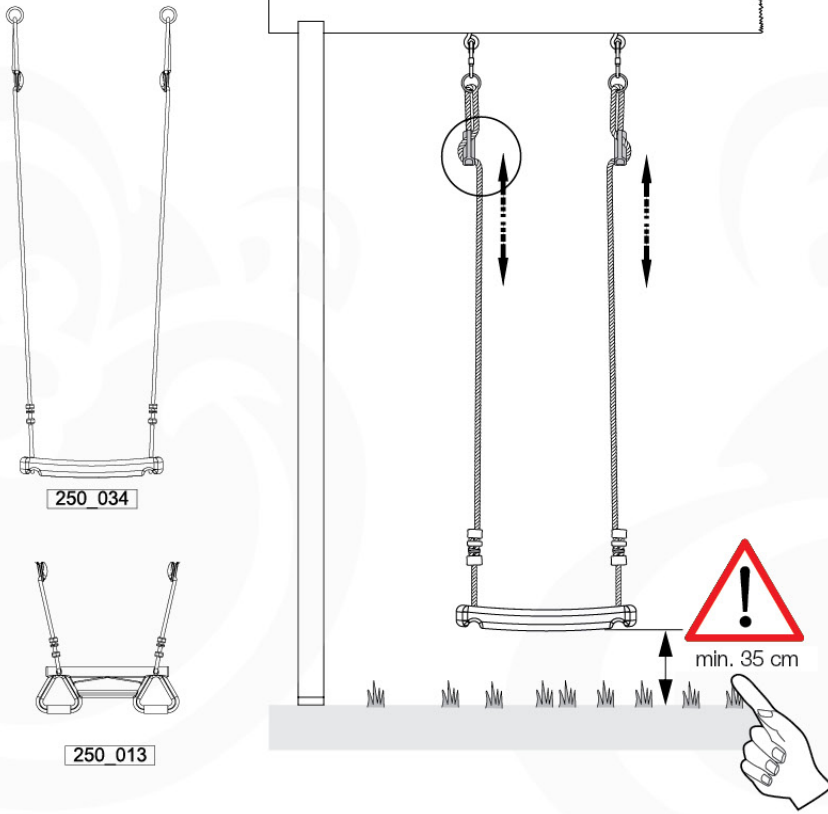

05-6

	PartNo	PartName	QTY.
Hardware Pack	001_406	Stealth Screw 8x45	4
	001_417	Stealth Screw 8x80	4
	001_422	Stealth Screw 8x137	3
	002_220	Gap Point Screw T25 - 5x45	12
	002_223	Gap Point Screw T25 - 5x80	6
Other	005_528	Swing Beam Bracket 7x7	1
	005_529	Swing Beam Bracket 9x9	1
	007_001	Ground-anchor	2
Hardware Pack	022_31x	bpc-base version 3	2
	022_84x	bpc cover	2
	023_031	Finishing Washer GPS 5.0	2
Other	101_003	Swing hook with Carabiner	4

1 - 18-10-2021 - 18-10-2021 - 18-10-2021 - 18-10-2021 - 18-10-2021

06-1

Swing - 06-1 - 18-10-2021 - 18-10-2021 - 18-10-2021 - 18-10-2021

06-2

06-3

06-4

06-5

06-6

06-7

06 - 8

06 - 9

07 - 1

07 - 2

08

09