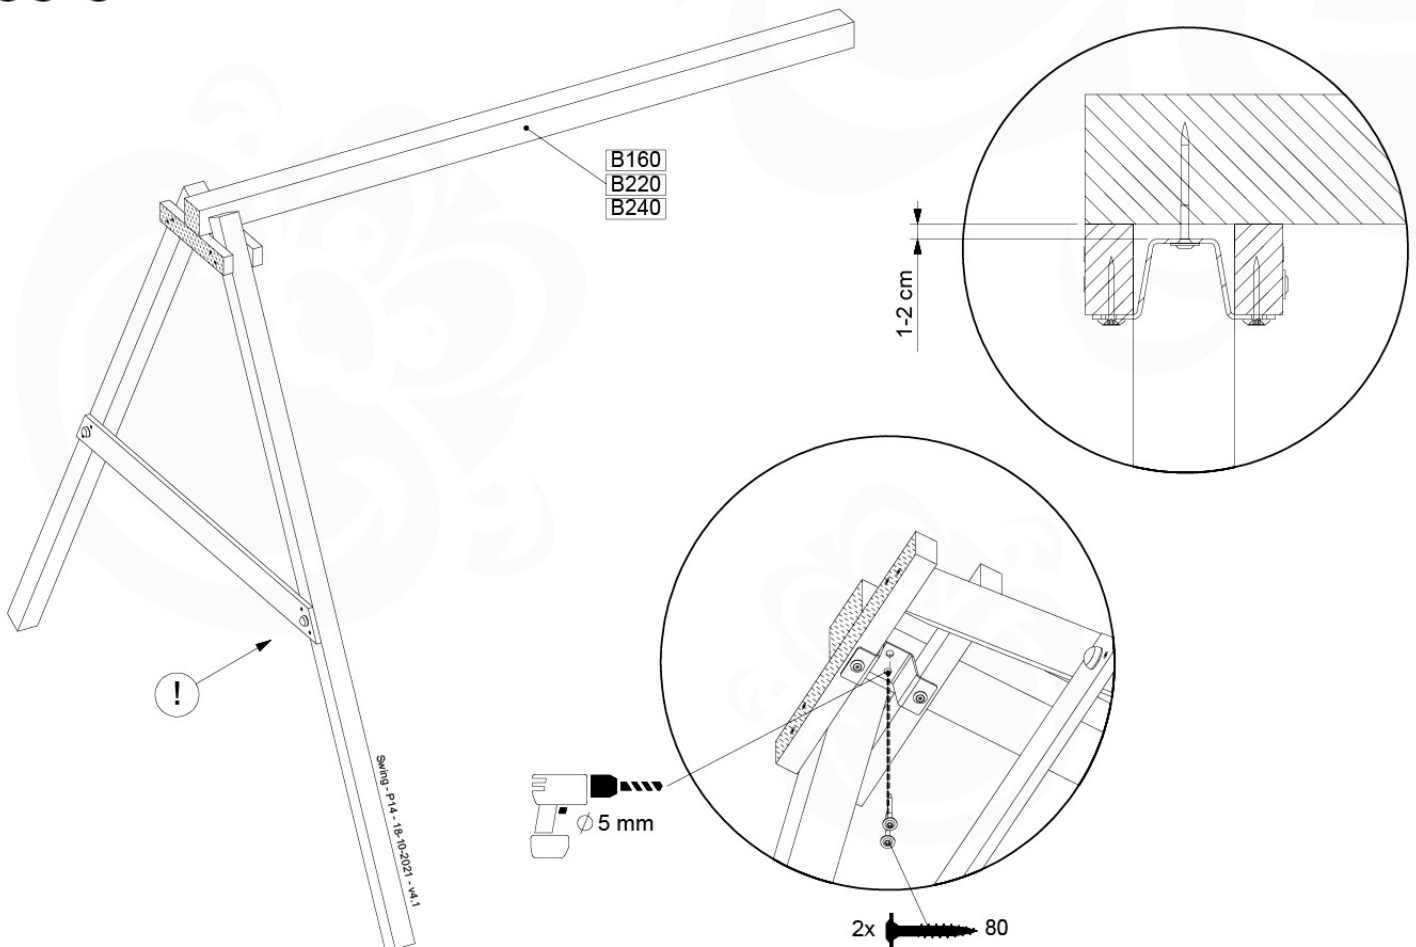

05-6

	PartNo	PartName	QTY.
Hardware Pack	001_406	Stealth Screw 8x45	4
	001_417	Stealth Screw 8x80	4
	001_422	Stealth Screw 8x137	3
	002_220	Gap Point Screw T25 - 5x45	12
	002_223	Gap Point Screw T25 - 5x80	6
Other	005_528	Swing Beam Bracket 7x7	1
	005_529	Swing Beam Bracket 9x9	1
	007_001	Ground-anchor	2
Hardware Pack	022_31x	bpc-base version 3	2
	022_84x	bpc cover	2
	023_031	Finishing Washer GPS 5.0	2
Other	101_003	Swing hook with Carabiner	4

1 - 18-10-2021 - 18-10-2021 - 18-10-2021 - 18-10-2021 - 18-10-2021

06-1

Swing - 06-1 - 18-10-2021 - 18-10-2021 - 18-10-2021 - 18-10-2021

06-2

06-3

06-4

06-5

06-6