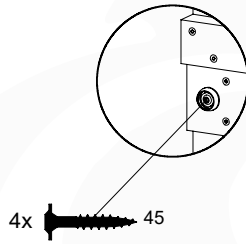

05c

05d

05e

06 Playground Foundation

FD10

07 Base Tower

BT20

	PartNo	PartName	QTY.
Hardware pack	001_406	Stealth Screw 8x45	6
	001_417	Stealth Screw 8x80	4
	002_220	Gap Point Screw T25 - 5x45	135
	002_223	Gap Point Screw T25 - 5x80	40
Other	007_001	Ground-anchor	2
	022_31x	bpc-base version 3	8
	022_84x	bpc cover	8
Timber	B270	Post 90x90 L2700	4
	C141	Beam 1410 mm	10
	D123	Board 1230 mm	17
	D141	Board 1410 mm	12

DL 146 Base Tower BT20 - P02 BT20 - 17-11-2021 - v1.0

07-1

07-2

07-3

07-4

08 Balustrade

BL05

	PartNo	PartName	QTY.
Hardware pack	002_220	Gap Point Screw T25 - 5x45	28
Timber	D65	Board 650 mm	7