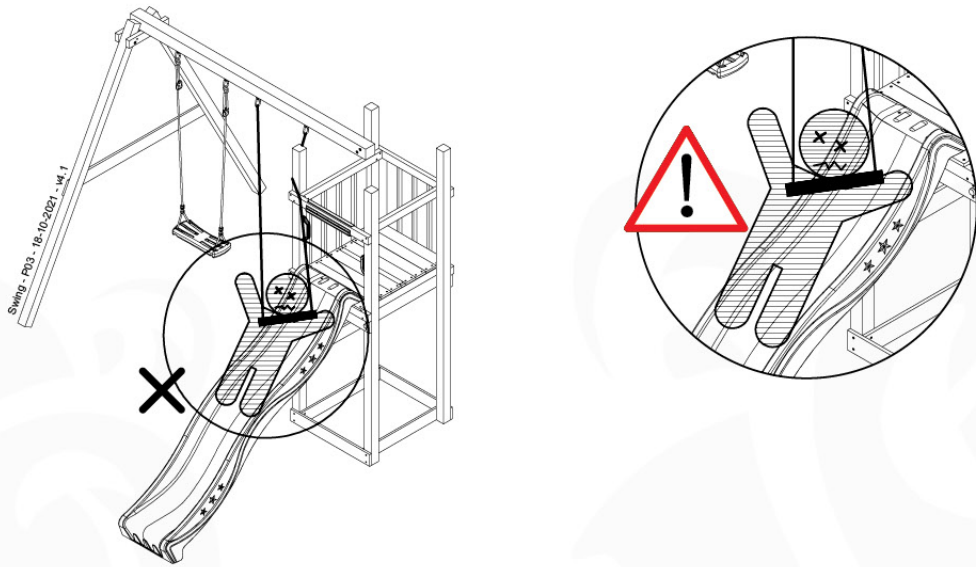

26-Oct-2021

04 Product ID

05 Safe Playground Planning

05-1

05-2

05-3

05-4

05-5

05-6

	PartNo	PartName	QTY.
Hardware Pack	001_406	Stealth Screw 8x45	4
	001_417	Stealth Screw 8x80	4
	001_422	Stealth Screw 8x137	3
	002_220	Gap Point Screw T25 - 5x45	12
	002_223	Gap Point Screw T25 - 5x80	6
Other	005_528	Swing Beam Bracket 7x7	1
	005_529	Swing Beam Bracket 9x9	1
	007_001	Ground-anchor	2
Hardware Pack	022_31x	bpc-base version 3	2
	022_84x	bpc cover	2
	023_031	Finishing Washer GPS 5.0	2
Other	101_003	Swing hook with Carabiner	4