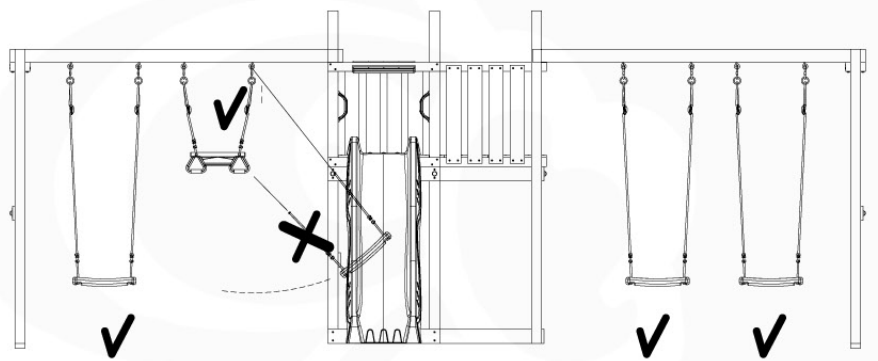

03 Timber

		1-Swing Module 200	2-Swing Module 200	1-Swing Module 220	2-Swing Module 220	1-Swing Module 220 Extra	2-Swing Module 220 Extra
L		657_101	657_102	657_151	657_152	650_178	650_179
A240 A220	239cm - 240cm 219cm - 220cm	2 x	2 x	2 x	2 x		
B240 B220 B160	239cm - 240cm 219cm - 220cm 159cm - 160cm	1 x	1 x	1 x	1 x	2 x 1 x	3 x
C37	36cm - 37cm	2 x	2 x	2 x	2 x	2 x	2 x
D141	140cm - 141cm	2 x	2 x	2 x	2 x	2 x	2 x

26-Oct-2021

04 Product ID

05 Safe Playground Planning

05-1

05-2

05-3

05-4

05-5

05-6

	PartNo	PartName	QTY.
Hardware Pack	001_406	Stealth Screw 8x45	4
	001_417	Stealth Screw 8x80	4
	001_422	Stealth Screw 8x137	3
	002_220	Gap Point Screw T25 - 5x45	12
	002_223	Gap Point Screw T25 - 5x80	6
Other	005_528	Swing Beam Bracket 7x7	1
	005_529	Swing Beam Bracket 9x9	1
	007_001	Ground-anchor	2
Hardware Pack	022_31x	bpc-base version 3	2
	022_84x	bpc cover	2
	023_031	Finishing Washer GPS 5.0	2
Other	101_003	Swing hook with Carabiner	4