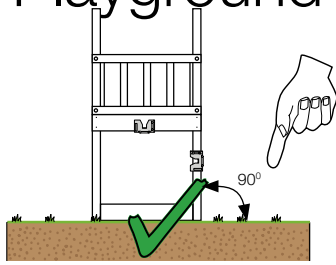

05 Safe Playground

05a