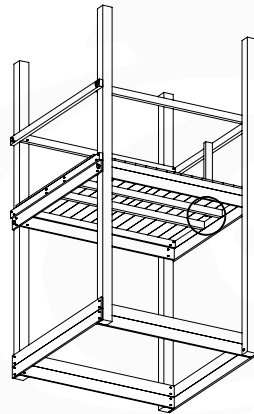

	PartNo	PartName	QTY.
Hardware pack	001_404	Stealth Screw 8x30	4
	002_219	Gap Point Screw T25 - 5x30	4
	002_220	Gap Point Screw T25 - 5x45	8
	002_223	Gap Point Screw T25 - 5x80	4
Other	005_03x	Ladder Rung Y/B/G/R	4
	005_522	Connection Bracket Mini Market	2
	022_835	Rung Cap	8
	120_102	Handgrip set (complete 2x)	1
Timber	C70	Beam 700 mm	1
	C150	Beam 1500 mm	2

DL Ladder 140 - P08 TL 145 - 10-1-2022 - v1

12-1

12-2

12-3

12-4

12-5

13 Roof

RF15

	PartNo	PartName	QTY.
Hardware pack	001_417	Stealth Screw 8x80	4
	002_220	Gap Point Screw T25 - 5x45	108
Timber	C96	Beam L=(900+beam height) mm	4
	D123	Board 1230 mm	1
	D154	Board 1540 mm	24

Roof Chalet 140 - P02 - 3-11-2021 - v1.0