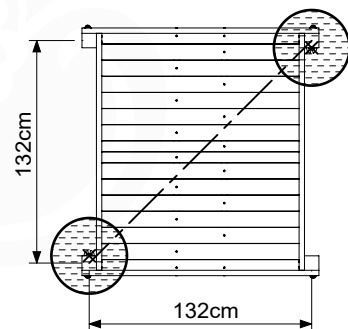

15

1-Climb Module / 2-Climb Module
457_105
457_106

15 Ground Anchors

GA10

Parts:

Assembly Package Tower
194_600

Tower Anchors - P02-GA10 - 22/02/2022 - v1.1

15-1