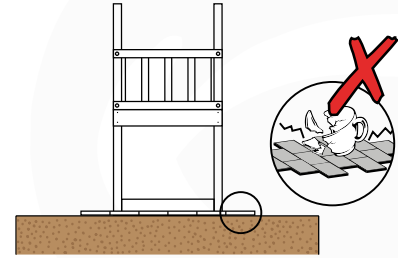

05c

05d

05e

06 Playground Foundation

FD10

07 Base Tower

BT20

	PartNo	PartName	QTY.
Hardware pack	001_406	Stealth Screw 8x45	6
	001_417	Stealth Screw 8x80	4
	002_220	Gap Point Screw T25 - 5x45	135
	002_223	Gap Point Screw T25 - 5x80	40
Other	007_001	Ground-anchor	2
	022_31x	bpc-base version 3	8
	022_84x	bpc cover	8
Timber	B270	Post 90x90 L2700	4
	C141	Beam 1410 mm	10
	D123	Board 1230 mm	17
	D141	Board 1410 mm	12