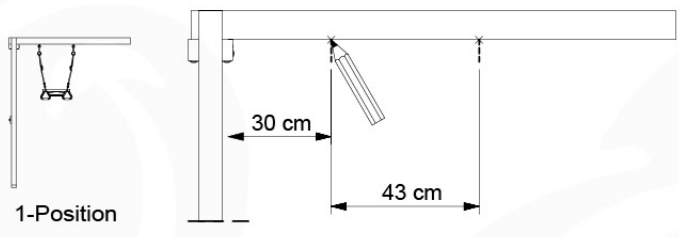

05-6

	PartNo	PartName	QTY.
Hardware Pack	001_406	Stealth Screw 8x45	4
	001_417	Stealth Screw 8x80	4
	001_422	Stealth Screw 8x137	3
	002_220	Gap Point Screw T25 - 5x45	12
	002_223	Gap Point Screw T25 - 5x80	6
Other	005_528	Swing Beam Bracket 7x7	1
	005_529	Swing Beam Bracket 9x9	1
	007_001	Ground-anchor	2
Hardware Pack	022_31x	bpc-base version 3	2
	022_84x	bpc cover	2
	023_031	Finishing Washer GPS 5.0	2
Other	101_003	Swing hook with Carabiner	4

1 - 18-10-2021 - 18-10-2021 - 18-10-2021 - 18-10-2021 - 18-10-2021

06-1

Swing - 06-1 - 18-10-2021 - 18-10-2021 - 18-10-2021 - 18-10-2021

06-2

06-3

06-4

06-5

06-6