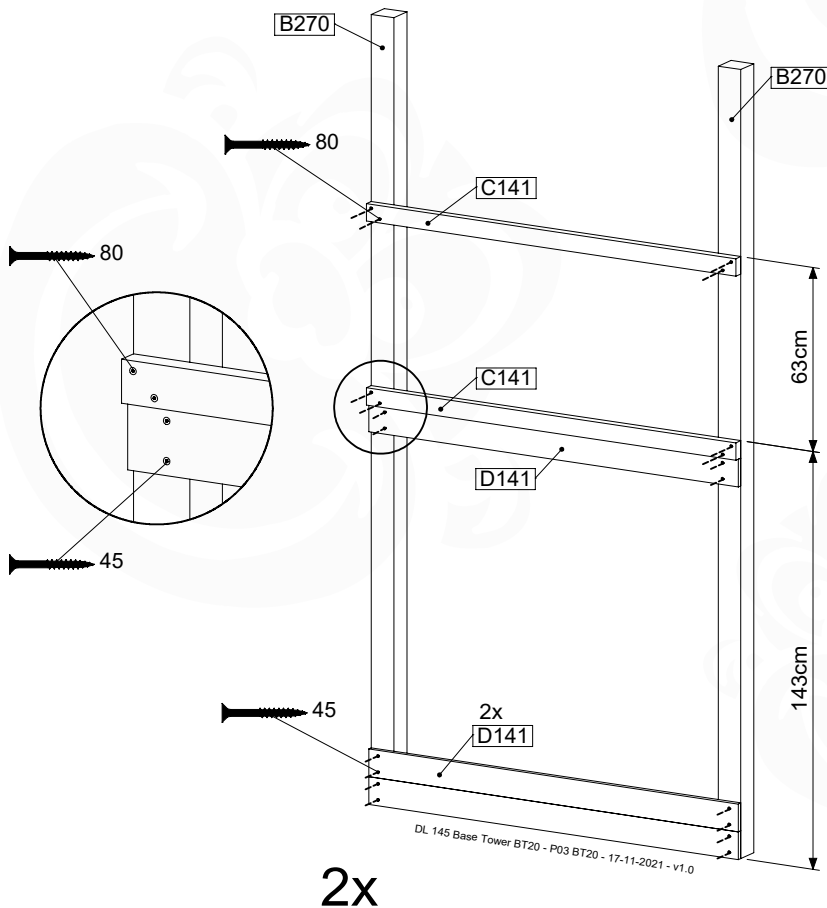

07 Base Tower

BT20

	PartNo	PartName	QTY.
Hardware pack	001_406	Stealth Screw 8x45	6
	001_417	Stealth Screw 8x80	4
	002_220	Gap Point Screw T25 - 5x45	135
	002_223	Gap Point Screw T25 - 5x80	40
Other	007_001	Ground-anchor	2
	022_31x	bpc-base version 3	8
	022_84x	bpc cover	8
Timber	B270	Post 90x90 L2700	4
	C141	Beam 1410 mm	10
	D123	Board 1230 mm	17
	D141	Board 1410 mm	12

07-1