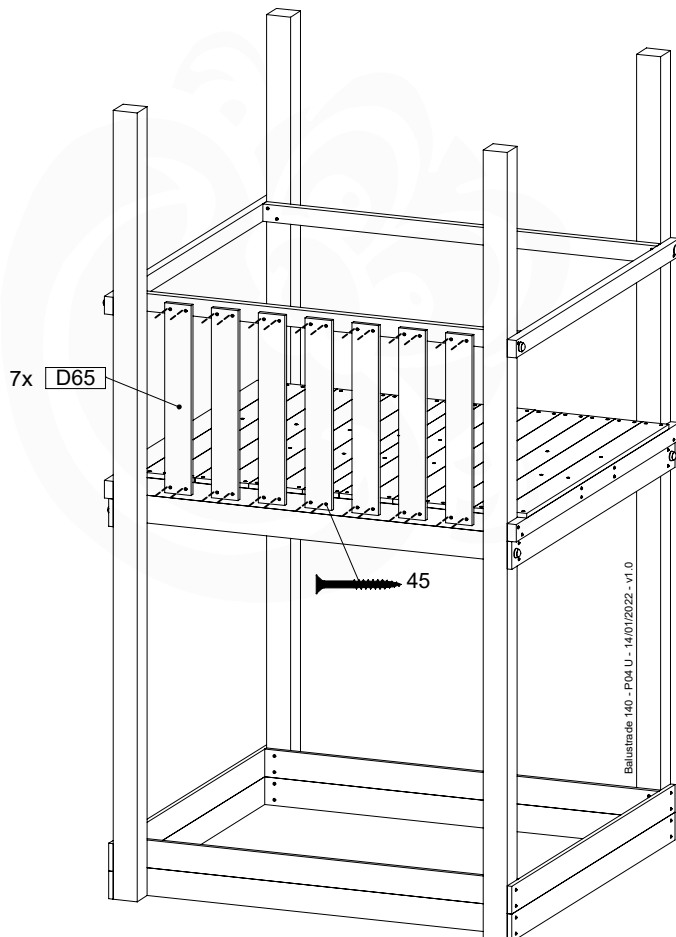

05c

05d

05e

06 Playground Foundation

FD10

07 Base Tower

BT20

	PartNo	PartName	QTY.
Hardware pack	001_406	Stealth Screw 8x45	6
	001_417	Stealth Screw 8x80	4
	002_220	Gap Point Screw T25 - 5x45	135
	002_223	Gap Point Screw T25 - 5x80	40
Other	007_001	Ground-anchor	2
	022_31x	bpc-base version 3	8
	022_84x	bpc cover	8
Timber	B270	Post 90x90 L2700	4
	C141	Beam 1410 mm	10
	D123	Board 1230 mm	17
	D141	Board 1410 mm	12

DL 146 Base Tower BT20 - P02 BT20 - 17-11-2021 - v1.0

07-1

07-2

07-3

07-4

08 Balustrade

BL05

	PartNo	PartName	QTY.
Hardware pack	002_220	Gap Point Screw T25 - 5x45	28
Timber	D65	Board 650 mm	7

Balustrade 140 - P02 U - 14/01/2022 - v1.0

08-1

Balustrade 140 - P02 U - 14/01/2022 - v1.0

09 Balustrade

BL06

	PartNo	PartName	QTY.
Hardware pack	002_220	Gap Point Screw T25 - 5x45	28
Timber	D65	Board 650 mm	7