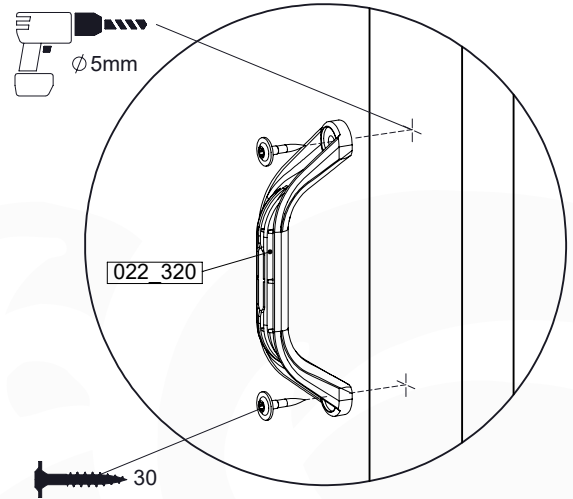

12-5

13 Roof

RF15

	PartNo	PartName	QTY.
Hardware pack	001_417	Stealth Screw 8x80	4
	002_220	Gap Point Screw T25 - 5x45	108
Timber	C96	Beam L=(900+beam height) mm	4
	D123	Board 1230 mm	1
	D154	Board 1540 mm	24

Roof Chalet 140 - P02 - 3-11-2021 - v1.0