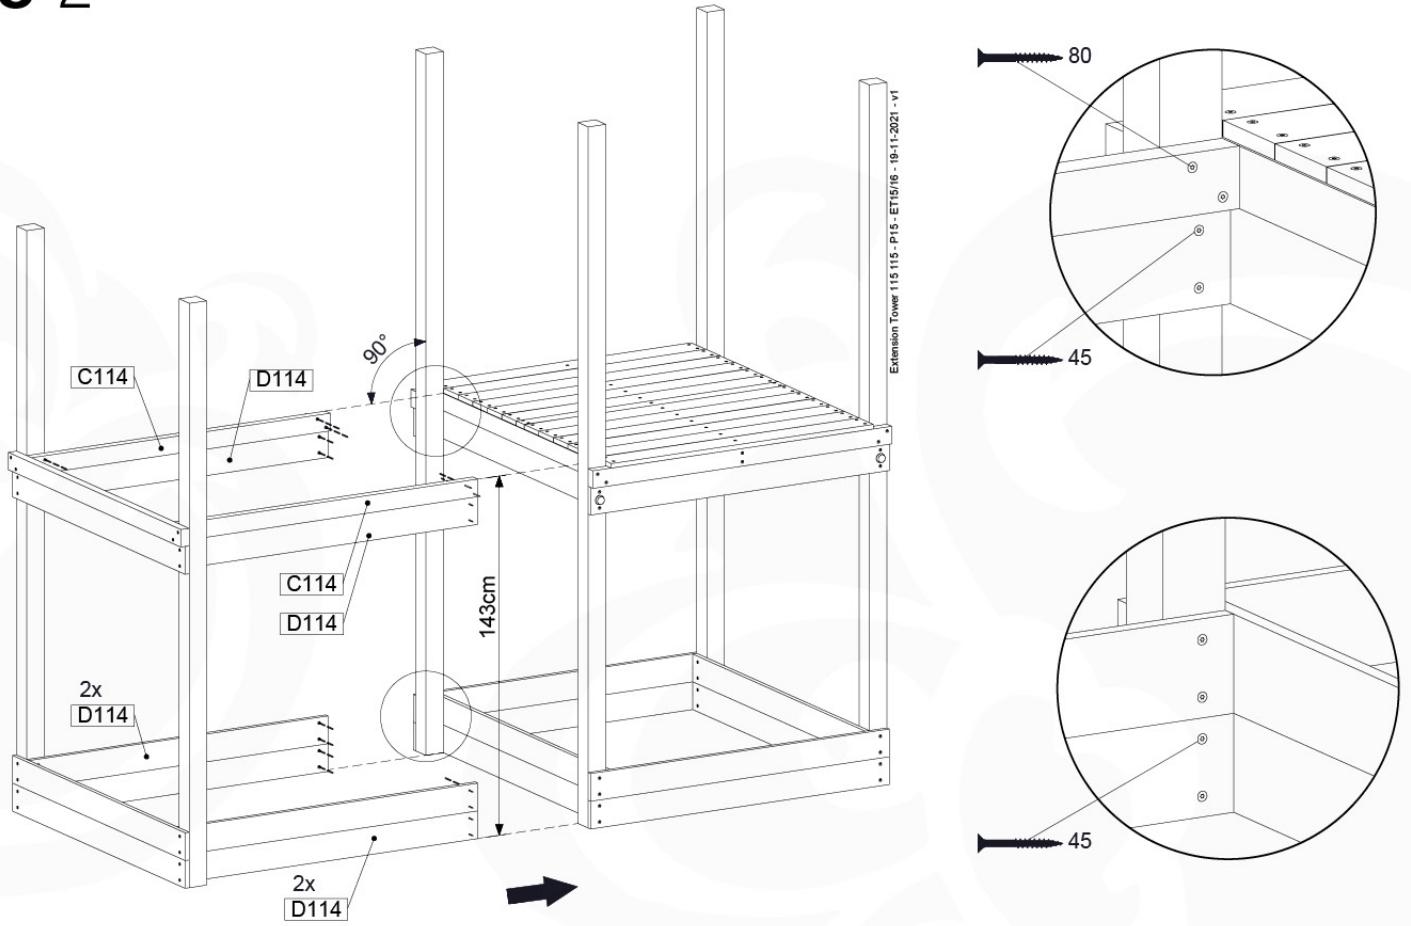

07-4

08 Extended Tower

ET15

	PartNo	PartName	QTY.
Hardware pack	001_406	Stealth Screw 8x45	4
	001_417	Stealth Screw 8x80	2
	002_220	Gap Point Screw T25 - 5x45	106
	002_223	Gap Point Screw T25 - 5x80	16
Other	007_001	Ground-anchor	2
	022_31x	bpc-base version 3	4
	022_84x	bpc cover	4
Timber	A220	Post 70x70 L2200	2
	C114	Beam 1140 mm	4
	D100	Board 1000 mm	14
	D114	Board 1140 mm	9

Extension Tower 115 115 - P04 - ET15 - 19-11-2021 - v1

08-Extended Tower ET15

08-1

A = B

08-2

08-3

08-4

09 Balustrade (1x)