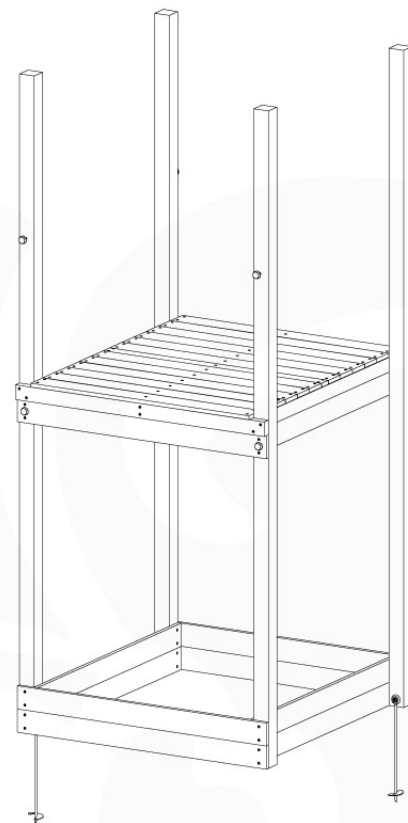

06 Playground Foundation

FD07

07 Base Tower

BT15

	PartNo	PartName	QTY.
Hardware Pack	001_406	Stealth Screw 8x45	6
	001_417	Stealth Screw 8x80	4
	002_220	Gap Point Screw T25 - 5x45	118
	002_223	Gap Point Screw T25 - 5x80	20
	022_31x	bpc-base version 3	8
	022_84x	bpc cover	8
Other	007_001	Ground-anchor	2
Timber	A270	Post 70x70 L2700	4
	C114	Beam 1140 mm	5
	D100	Board 1000 mm	14
	D114	Board 1140 mm	12

Base Tower NL - P09 - BT15 - 15-10-2021 - v2.1

07-1

Base Tower NL - P17 - BT15 - 15-10-2021 - v2.1

1 cm

A = B

SAFETY

07-2

07-3

07-4

08 Extended Tower

ET15

	PartNo	PartName	QTY.
Hardware pack	001_406	Stealth Screw 8x45	4
	001_417	Stealth Screw 8x80	2
	002_220	Gap Point Screw T25 - 5x45	106
	002_223	Gap Point Screw T25 - 5x80	16
Other	007_001	Ground-anchor	2
	022_31x	bpc-base version 3	4
	022_84x	bpc cover	4
Timber	A220	Post 70x70 L2200	2
	C114	Beam 1140 mm	4
	D100	Board 1000 mm	14
	D114	Board 1140 mm	9