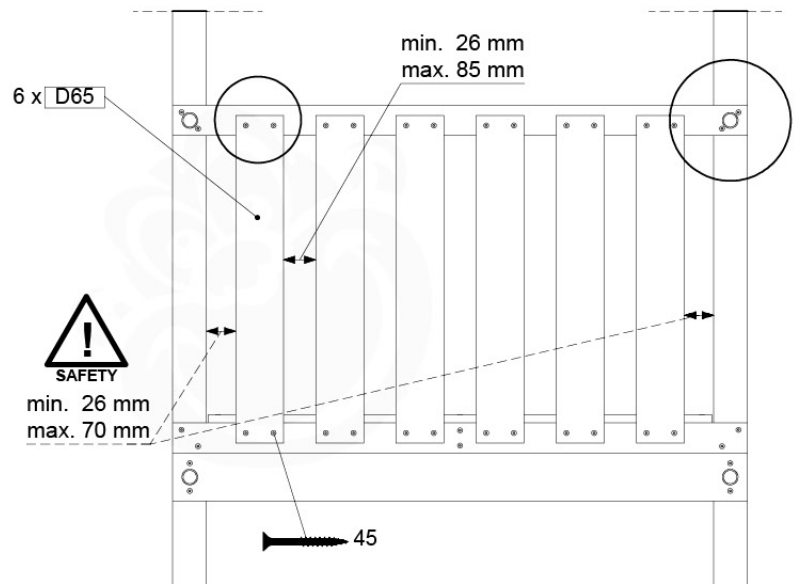

10 Balustrade (2x)

BL04

	PartNo	PartName	QTY.
Hardware Pack	002_220	Gap Point Screw T25 - 5x45	24
	002_223	Gap Point Screw T25 - 5x80	4
Timber	C114	Beam 1140 mm	1
	D65	Board 650 mm	6

Balustrade 120 - P03 T - 8-10-2021 - v1.1

10-1

Balustrade 120 - P06 T - 8-10-2021 - v1.1