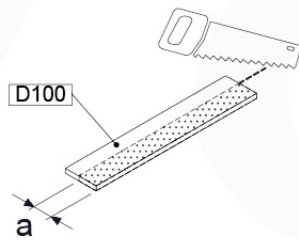

07-4

08 Extended Tower

ET15

	PartNo	PartName	QTY.
Hardware pack	001_406	Stealth Screw 8x45	4
	001_417	Stealth Screw 8x80	2
	002_220	Gap Point Screw T25 - 5x45	106
	002_223	Gap Point Screw T25 - 5x80	16
Other	007_001	Ground-anchor	2
	022_31x	bpc-base version 3	4
	022_84x	bpc cover	4
Timber	A220	Post 70x70 L2200	2
	C114	Beam 1140 mm	4
	D100	Board 1000 mm	14
	D114	Board 1140 mm	9

Extension Tower 115 115 - P04 - ET15 - 19-11-2021 - v1

08-Extended Tower ET15

08-1

A = B

08-2

08-3

08-4

09 Balustrade (1x)

BL03

	PartNo	PartName	QTY.
Hardware Pack	002_220	Gap Point Screw T25 - 5x45	24
	002_223	Gap Point Screw T25 - 5x80	4
Timber	C114	Beam 1140 mm	1
	D65	Board 650 mm	6

Balustrade 120 - P04 U - 8-10-2021 - v1.1