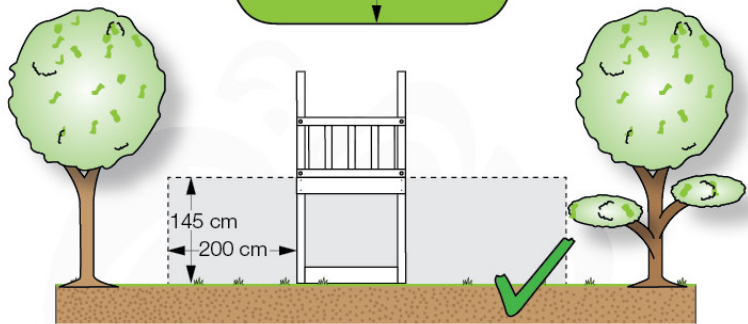

05 Safe Playground Planning

05-1

05-2

05-3

05-4

05-5