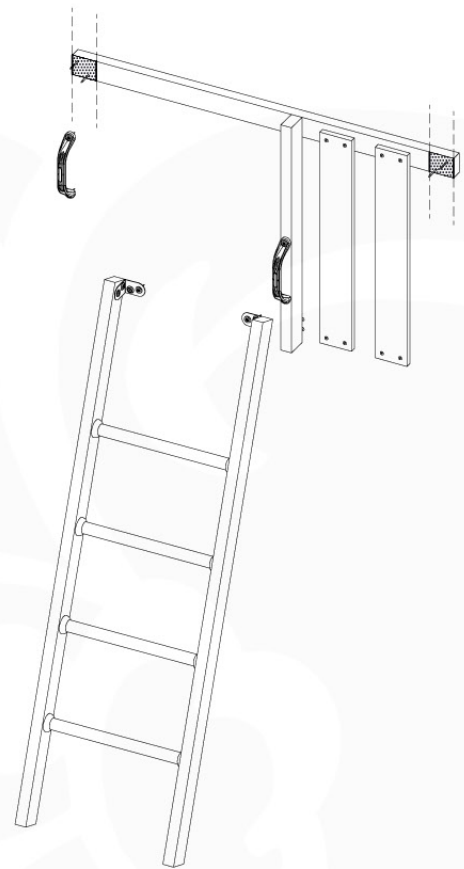

13 Ladder

LA15

	PartNo	PartName	QTY.
Hardware Pack	001_404	Stealth Screw 8x30	4
	002_219	Gap Point Screw T25 - 5x30	4
	002_220	Gap Point Screw T25 - 5x45	16
	002_223	Gap Point Screw T25 - 5x80	8
Other	005_03x	Ladder Rung Y/B/G/R	4
	005_522	Connection Bracket Mini Market	2
	022_835	Rung Cap	8
	120_102	Handgrip set (complete 2x)	1
Timber	C114	Beam 1140 mm	1
	C150	Beam 1500 mm	2
	C70	Beam 700 mm	1
	D65	Board 650 mm	2