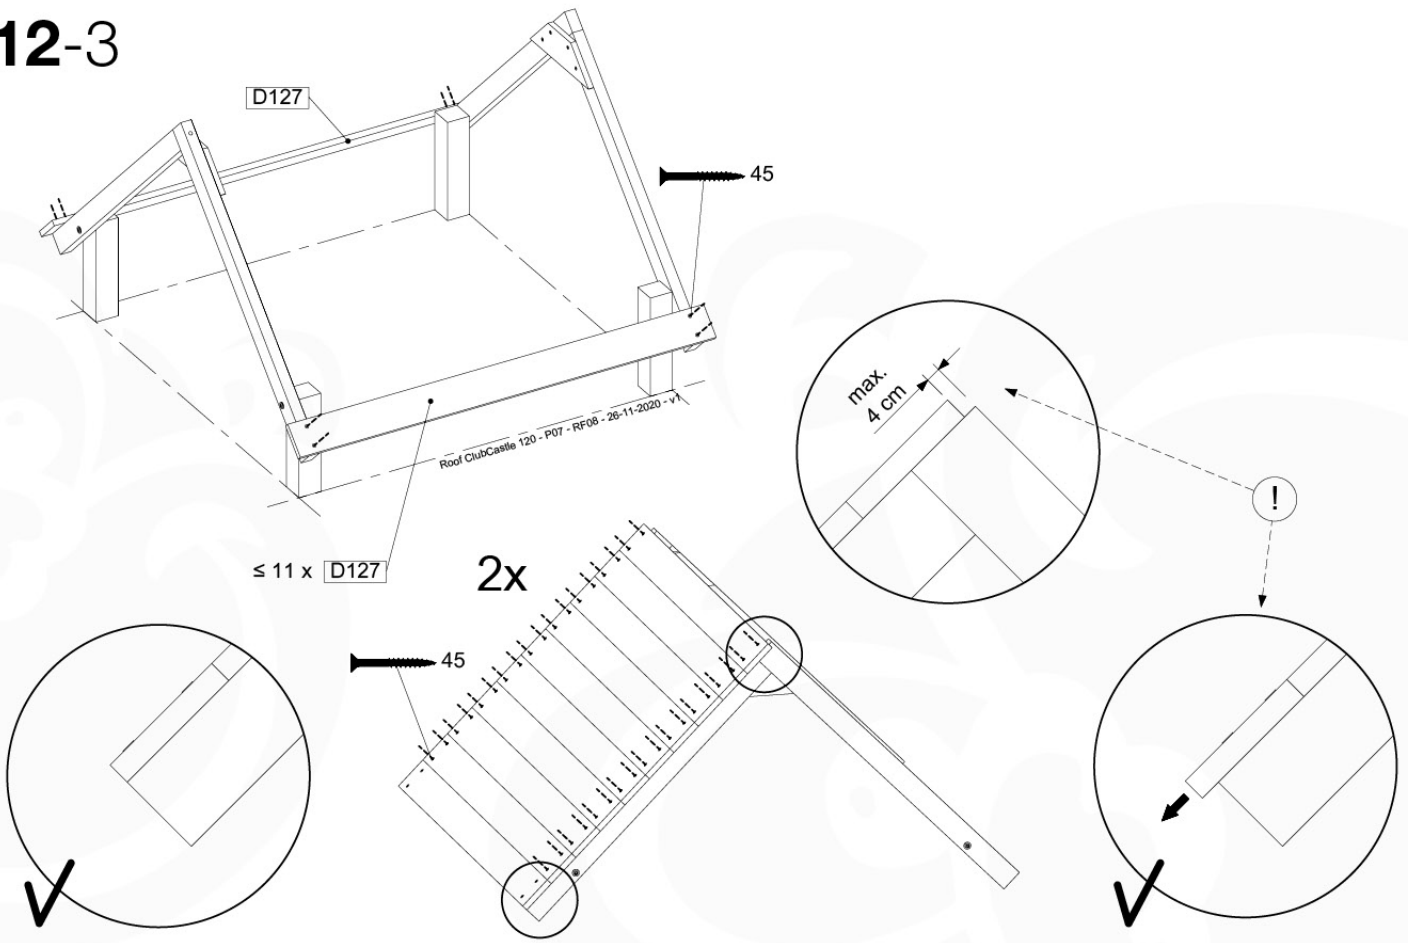

Roof ClouCastle 120 - P08 - RF08 - 26-11-2020 - v1

12-1

12-2

12-3

12-4

13 Ladder

LA15

	PartNo	PartName	QTY.
Hardware Pack	001_404	Stealth Screw 8x30	4
	002_219	Gap Point Screw T25 - 5x30	4
	002_220	Gap Point Screw T25 - 5x45	16
	002_223	Gap Point Screw T25 - 5x80	8
Other	005_03x	Ladder Rung Y/B/G/R	4
	005_522	Connection Bracket Mini Market	2
	022_835	Rung Cap	8
	120_102	Handgrip set (complete 2x)	1
Timber	C114	Beam 1140 mm	1
	C150	Beam 1500 mm	2
	C70	Beam 700 mm	1
	D65	Board 650 mm	2