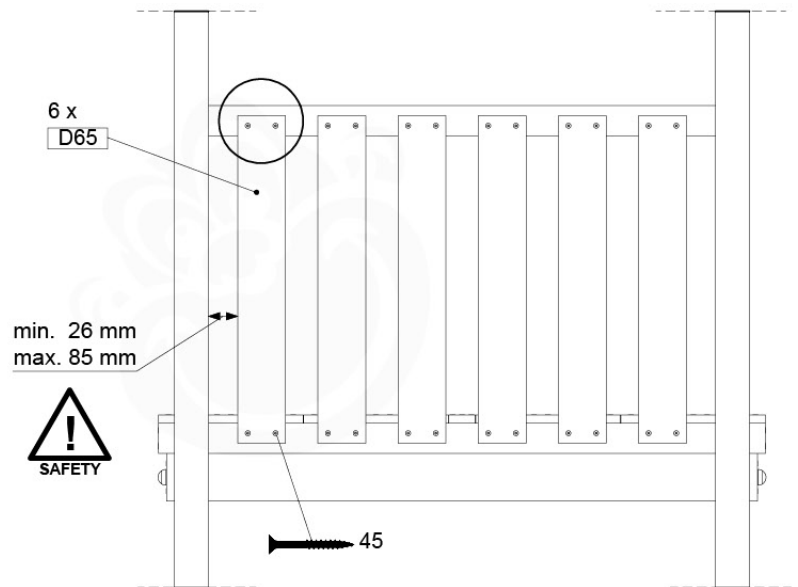

09 Balustrade (1x)

BL03

	PartNo	PartName	QTY.
Hardware Pack	002_220	Gap Point Screw T25 - 5x45	24
	002_223	Gap Point Screw T25 - 5x80	4
Timber	C114	Beam 1140 mm	1
	D65	Board 650 mm	6

Balustrade 120 - P04 U - 8-10-2021 - v1.1

09-1

Balustrade 120 - P04 U - 8-10-2021 - v1.1