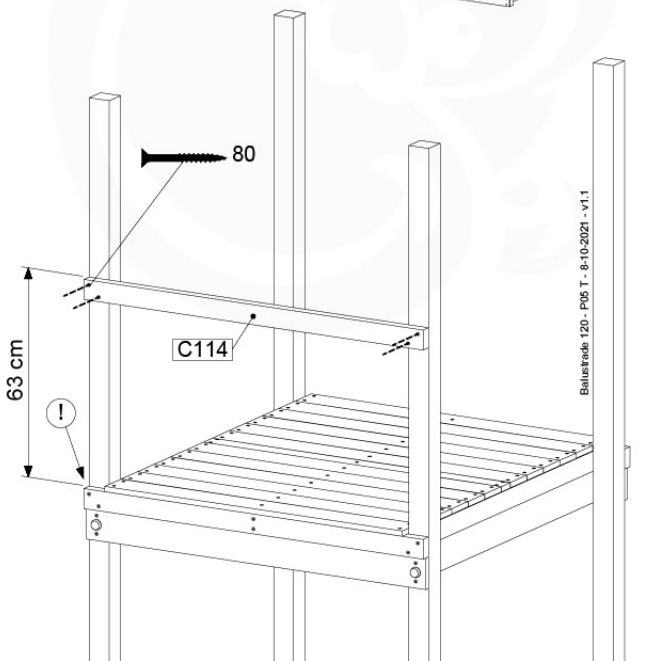

10-1

Balustrade 120 - P06 T - 8-10-2021 - v1.1