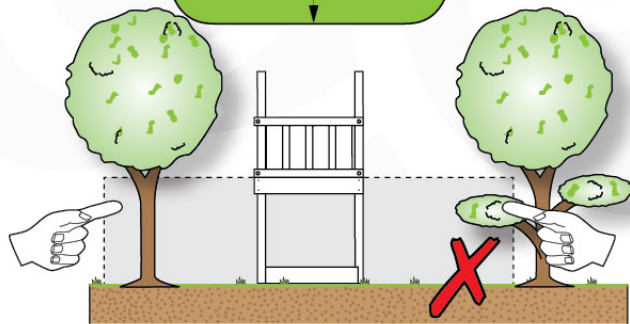

05 Safe Playground Planning

05-1

05-2

05-3

05-4

05-5