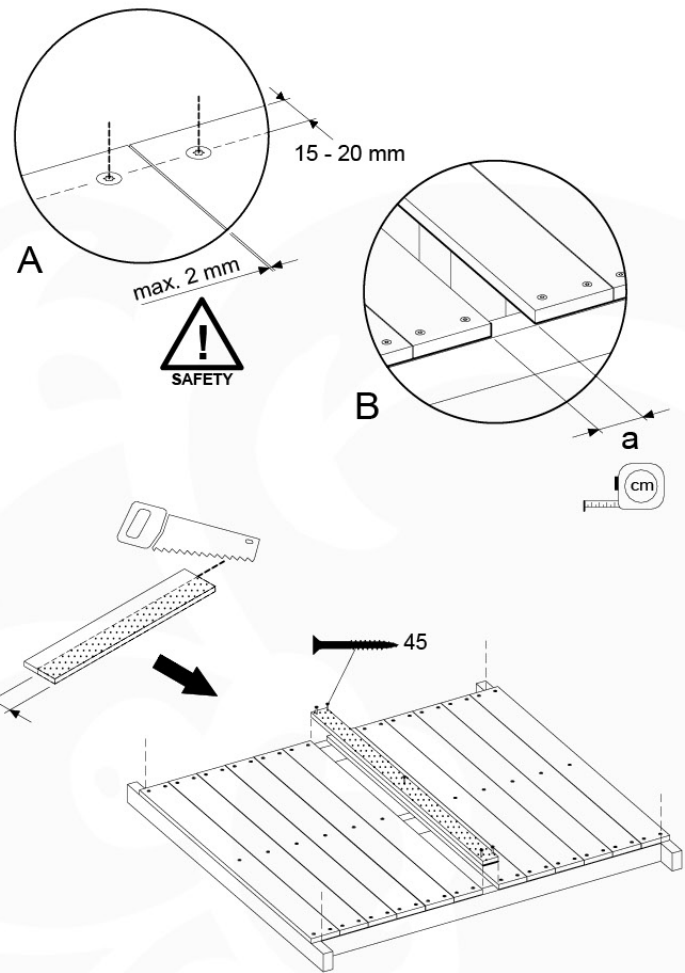

06 Playground Foundation

FD07

07 Base Tower

BT15

	PartNo	PartName	QTY.
Hardware Pack	001_406	Stealth Screw 8x45	6
	001_417	Stealth Screw 8x80	4
	002_220	Gap Point Screw T25 - 5x45	118
	002_223	Gap Point Screw T25 - 5x80	20
	022_31x	bpc-base version 3	8
	022_84x	bpc cover	8
Other	007_001	Ground-anchor	2
Timber	A270	Post 70x70 L2700	4
	C114	Beam 1140 mm	5
	D100	Board 1000 mm	14
	D114	Board 1140 mm	12

Base Tower NL - P09 - BT15 - 15-10-2021 - v2.1

07-1

Base Tower NL - P17 - BT15 - 15-10-2021 - v2.1

1 cm

A = B

SAFETY

07-2

07-3

07-4

08 Extended Tower

ET15

	PartNo	PartName	QTY.
Hardware pack	001_406	Stealth Screw 8x45	4
	001_417	Stealth Screw 8x80	2
	002_220	Gap Point Screw T25 - 5x45	106
	002_223	Gap Point Screw T25 - 5x80	16
Other	007_001	Ground-anchor	2
	022_31x	bpc-base version 3	4
	022_84x	bpc cover	4
Timber	A220	Post 70x70 L2200	2
	C114	Beam 1140 mm	4
	D100	Board 1000 mm	14
	D114	Board 1140 mm	9