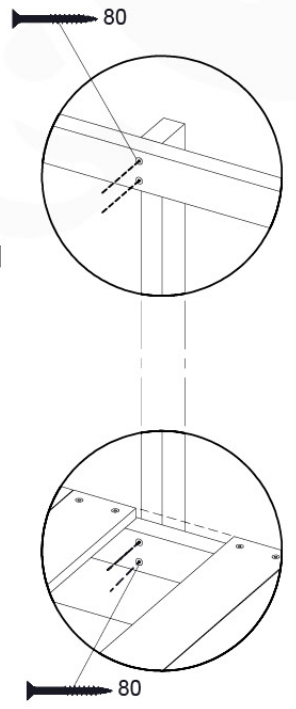

	PartNo	PartName	QTY.
Hardware Pack	001_417	Stealth Screw 8x80	4
	002_220	Gap Point Screw T25 - 5x45	100
	002_223	Gap Point Screw T25 - 5x80	8
Timber	C90	Beam 900 mm	2
	C96	Beam L=(900+beamheight) mm	2
	D65	Board 650 mm	1
	D127	Board 1270 mm	18-24

Roof ClouCastle 120 - P08 - RF08 - 26-11-2020 - v1

12-1

12-2

12-3

12-4

13 Ladder

LA15

	PartNo	PartName	QTY.
Hardware Pack	001_404	Stealth Screw 8x30	4
	002_219	Gap Point Screw T25 - 5x30	4
	002_220	Gap Point Screw T25 - 5x45	16
	002_223	Gap Point Screw T25 - 5x80	8
Other	005_03x	Ladder Rung Y/B/G/R	4
	005_522	Connection Bracket Mini Market	2
	022_835	Rung Cap	8
	120_102	Handgrip set (complete 2x)	1
Timber	C114	Beam 1140 mm	1
	C150	Beam 1500 mm	2
	C70	Beam 700 mm	1
	D65	Board 650 mm	2

Ladder 115 x Balustrade - P22 UL 145 - 10-1-2022 - v2

13-1

Ladder 115 x Balustrade - P07 145 - 10-1-2022 - v2

13-2

13-3

13-4

13-5

14 Swing Module / Climb Module