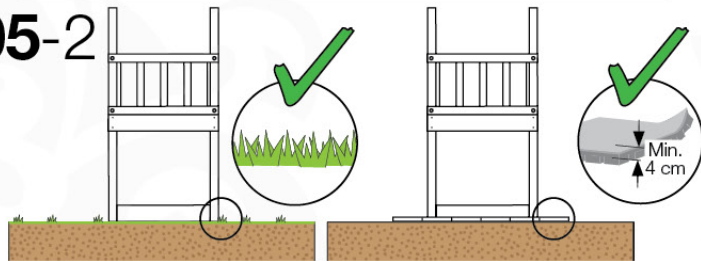

05 Safe Playground Planning

05-1

05-2

05-3

05-4

05-5