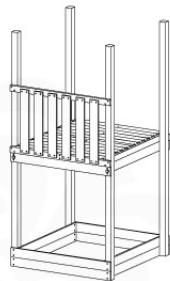

10-1

Balustrade 120 - P06 T - 8-10-2021 - v1.1