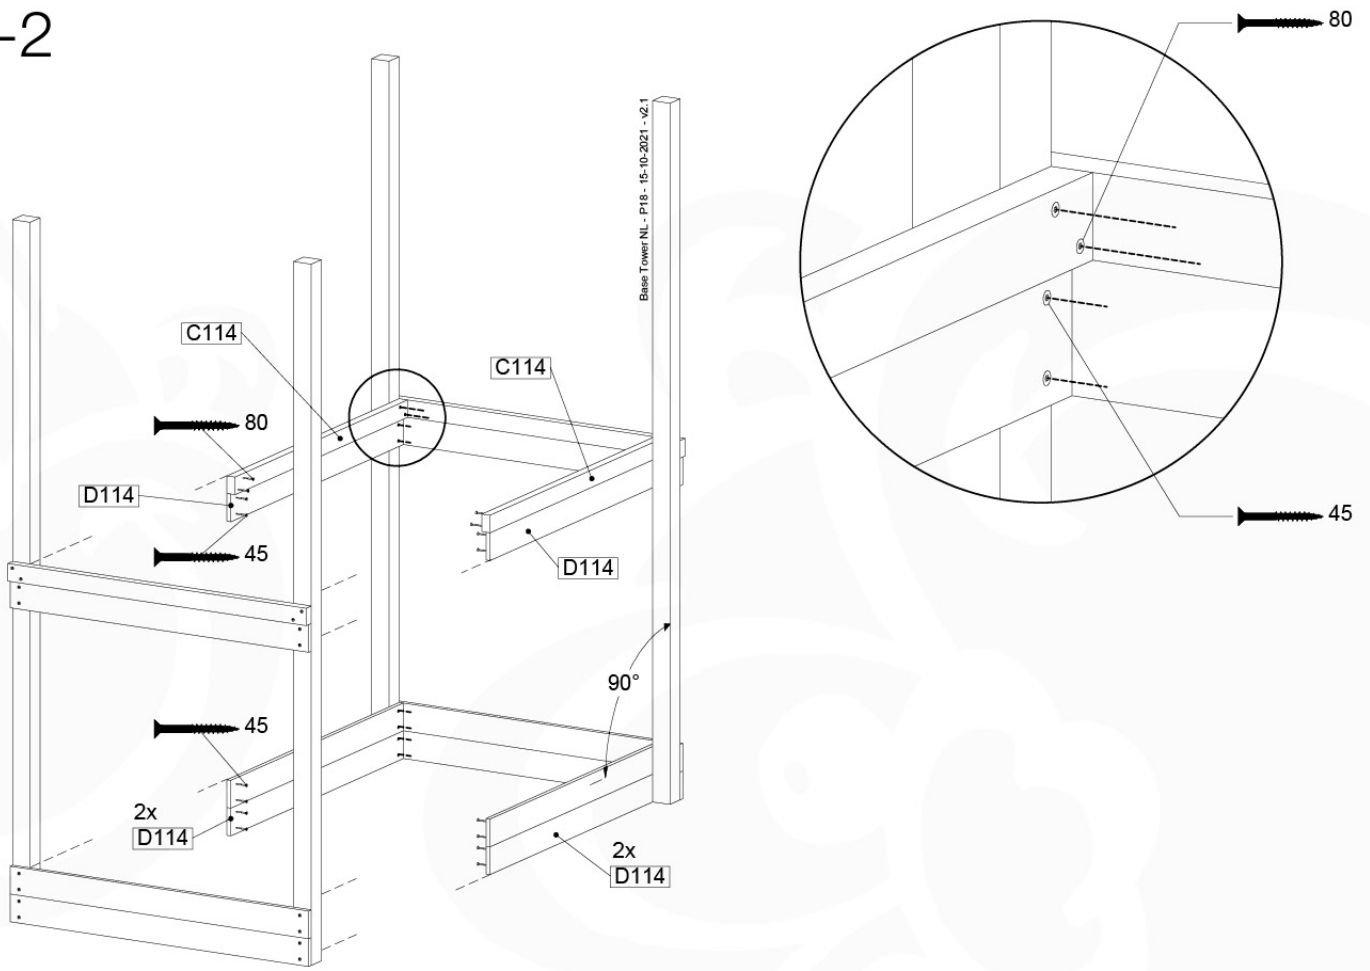

06 Playground Foundation

FD07

07 Base Tower

BT15

	PartNo	PartName	QTY.
Hardware Pack	001_406	Stealth Screw 8x45	6
	001_417	Stealth Screw 8x80	4
	002_220	Gap Point Screw T25 - 5x45	118
	002_223	Gap Point Screw T25 - 5x80	20
	022_31x	bpc-base version 3	8
	022_84x	bpc cover	8
Other	007_001	Ground-anchor	2
Timber	A270	Post 70x70 L2700	4
	C114	Beam 1140 mm	5
	D100	Board 1000 mm	14
	D114	Board 1140 mm	12

Base Tower NL - P09 - BT15 - 15-10-2021 - v2.1

07-1

Base Tower NL - P17 - BT15 - 15-10-2021 - v2.1

1 cm

A = B

SAFETY

07-2

07-3

07-4

08 Extended Tower

ET15

	PartNo	PartName	QTY.
Hardware pack	001_406	Stealth Screw 8x45	4
	001_417	Stealth Screw 8x80	2
	002_220	Gap Point Screw T25 - 5x45	106
	002_223	Gap Point Screw T25 - 5x80	16
Other	007_001	Ground-anchor	2
	022_31x	bpc-base version 3	4
	022_84x	bpc cover	4
Timber	A220	Post 70x70 L2200	2
	C114	Beam 1140 mm	4
	D100	Board 1000 mm	14
	D114	Board 1140 mm	9