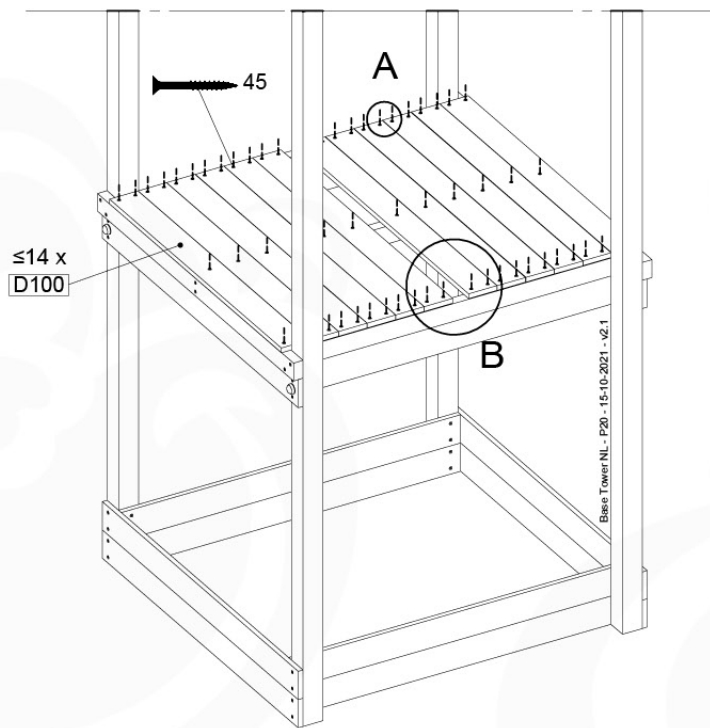

06 Playground Foundation

FD07

07 Base Tower

BT15

	PartNo	PartName	QTY.
Hardware Pack	001_406	Stealth Screw 8x45	6
	001_417	Stealth Screw 8x80	4
	002_220	Gap Point Screw T25 - 5x45	118
	002_223	Gap Point Screw T25 - 5x80	20
	022_31x	bpc-base version 3	8
	022_84x	bpc cover	8
Other	007_001	Ground-anchor	2
Timber	A270	Post 70x70 L2700	4
	C114	Beam 1140 mm	5
	D100	Board 1000 mm	14
	D114	Board 1140 mm	12

Base Tower NL - P09 - BT15 - 15-10-2021 - v2.1

07-1

Base Tower NL - P17 - BT15 - 15-10-2021 - v2.1

1 cm

A = B

SAFETY

07-2

07-3

07-4

08 Extended Tower

ET15

	PartNo	PartName	QTY.
Hardware pack	001_406	Stealth Screw 8x45	4
	001_417	Stealth Screw 8x80	2
	002_220	Gap Point Screw T25 - 5x45	106
	002_223	Gap Point Screw T25 - 5x80	16
Other	007_001	Ground-anchor	2
	022_31x	bpc-base version 3	4
	022_84x	bpc cover	4
Timber	A220	Post 70x70 L2200	2
	C114	Beam 1140 mm	4
	D100	Board 1000 mm	14
	D114	Board 1140 mm	9