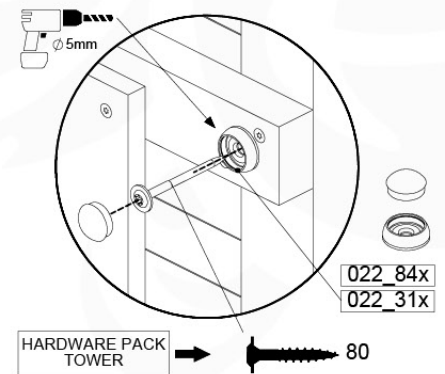

10-1

Balustrade 120 - P06 T - 8-10-2021 - v1.1