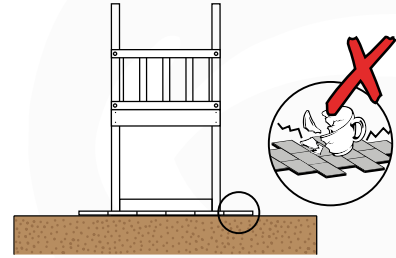

05c

05d

05e

06 Playground Foundation

FD10

07 Base Tower

BT20

	PartNo	PartName	QTY.
Hardware pack	001_406	Stealth Screw 8x45	6
	001_417	Stealth Screw 8x80	4
	002_220	Gap Point Screw T25 - 5x45	135
	002_223	Gap Point Screw T25 - 5x80	40
Other	007_001	Ground-anchor	2
	022_31x	bpc-base version 3	8
	022_84x	bpc cover	8
Timber	B270	Post 90x90 L2700	4
	C141	Beam 1410 mm	10
	D123	Board 1230 mm	17
	D141	Board 1410 mm	12