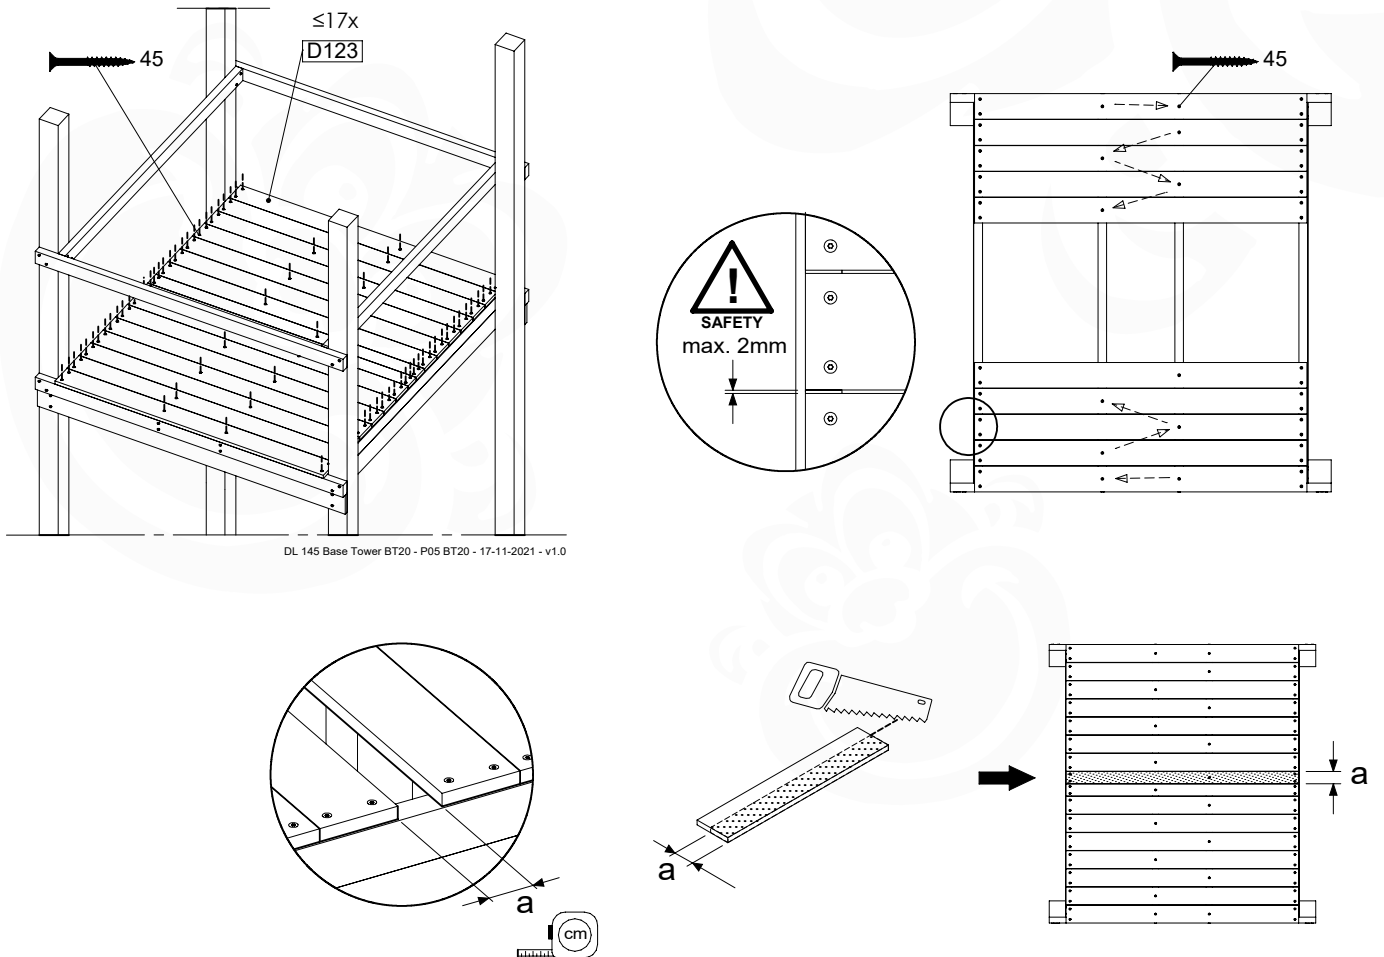

05c

05d

05e

06 Playground Foundation

FD10

07 Base Tower

BT20

	PartNo	PartName	QTY.
Hardware pack	001_406	Stealth Screw 8x45	6
	001_417	Stealth Screw 8x80	4
	002_220	Gap Point Screw T25 - 5x45	135
	002_223	Gap Point Screw T25 - 5x80	40
Other	007_001	Ground-anchor	2
	022_31x	bpc-base version 3	8
	022_84x	bpc cover	8
Timber	B270	Post 90x90 L2700	4
	C141	Beam 1410 mm	10
	D123	Board 1230 mm	17
	D141	Board 1410 mm	12

DL 146 Base Tower BT20 - P02 BT20 - 17-11-2021 - v1.0

07-1

07-2

07-3

07-4

08 Balustrade

BL05

	PartNo	PartName	QTY.
Hardware pack	002_220	Gap Point Screw T25 - 5x45	28
Timber	D65	Board 650 mm	7