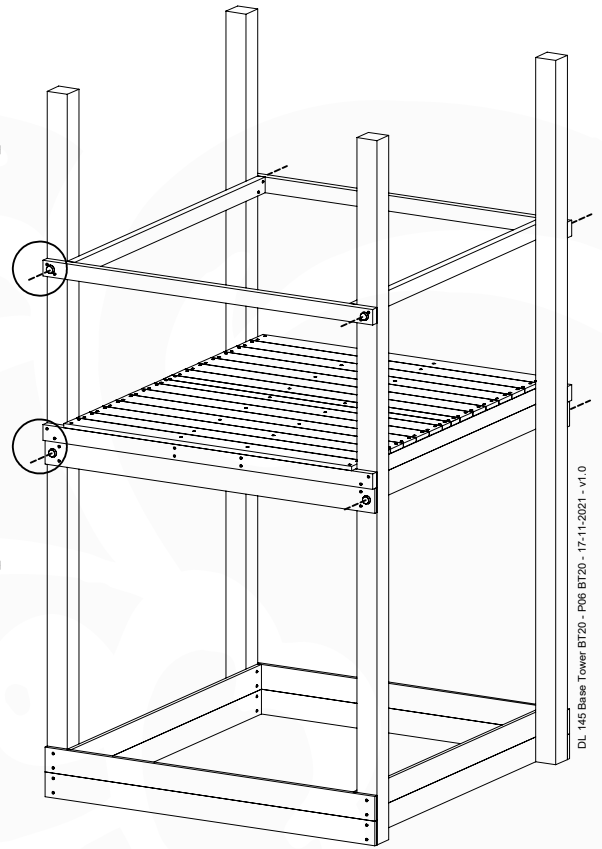

05c

05d

05e

06 Playground Foundation

FD10

07 Base Tower

BT20

	PartNo	PartName	QTY.
Hardware pack	001_406	Stealth Screw 8x45	6
	001_417	Stealth Screw 8x80	4
	002_220	Gap Point Screw T25 - 5x45	135
	002_223	Gap Point Screw T25 - 5x80	40
Other	007_001	Ground-anchor	2
	022_31x	bpc-base version 3	8
	022_84x	bpc cover	8
Timber	B270	Post 90x90 L2700	4
	C141	Beam 1410 mm	10
	D123	Board 1230 mm	17
	D141	Board 1410 mm	12

DL 146 Base Tower BT20 - P02 BT20 - 17-11-2021 - v1.0

07-1

07-2

07-3

07-4

08 Balustrade

BL05

	PartNo	PartName	QTY.
Hardware pack	002_220	Gap Point Screw T25 - 5x45	28
Timber	D65	Board 650 mm	7

Balustrade 140 - P02 U - 14/01/2022 - v1.0

08-1

09 Balustrade

BL06

	PartNo	PartName	QTY.
Hardware pack	002_220	Gap Point Screw T25 - 5x45	28
Timber	D65	Board 650 mm	7

Balustrade 140 - P03 T - 14/01/2022 - v1.0

09-1

Balustrade 140 - P05 T - 14/01/2022 - v1.0

10 Balustrade

BL10

	PartNo	PartName	QTY.
Hardware pack	002_220	Gap Point Screw T25 - 5x45	12
	002_223	Gap Point Screw T25 - 5x80	4
Timber	C70	Beam 700 mm	1
	D65	Board 650 mm	3