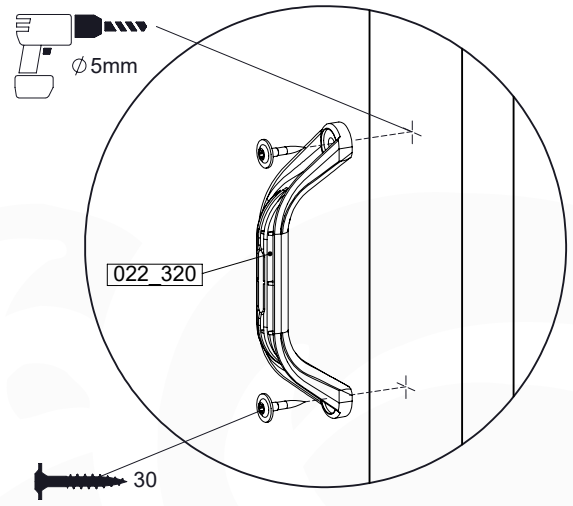

DL Ladder 140 - P08 TL 145 - 10-1-2022 - v1

12-1

12-2

12-3

12-4

12-5

13 Roof

RF15

	PartNo	PartName	QTY.
Hardware pack	001_417	Stealth Screw 8x80	4
	002_220	Gap Point Screw T25 - 5x45	108
Timber	C96	Beam L=(900+beam height) mm	4
	D123	Board 1230 mm	1
	D154	Board 1540 mm	24

Roof Chalet 140 - P02 - 3-11-2021 - v1.0