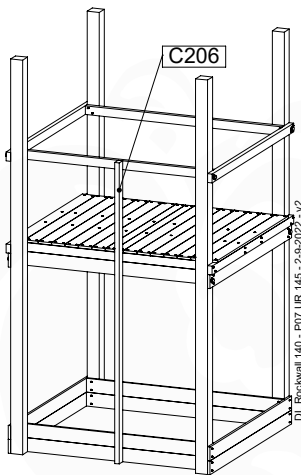

11 Rock Wall

RW18

	PartNo	PartName	QTY.
Hardware Pack	001_102	Washer Head Screw T40 M8x30	10
	002_220	Gap Point Screw T25 - 5x45	32
	002_223	Gap Point Screw T25 - 5x80	4
	003_010	M8 spring lock washer	10
	004_050	M8 Drive-in Nut 22mm	10
Other	022_50x	Climbing Rock	5
	120_102	Handgrip set (complete 2x)	1
Timber	C206	Beam 2060 mm	1
	D65	Board 650 mm	7

DL Rockwall 140 - P03 UR 145 - 2-9-2022 - v2

11-1