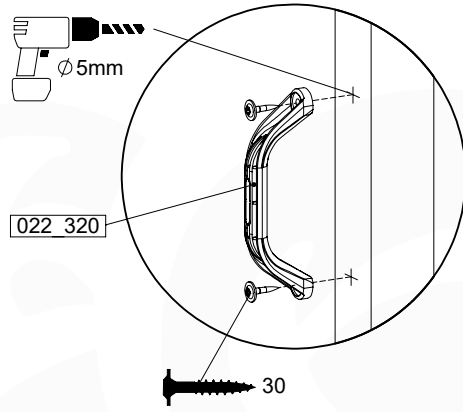

DL Half Balustrade 70/140 - P05-TR - 14/01/2022 - v1

10-1

DL Half Balustrade 70/140 - P05-TR - 14/01/2022 - v1

11 Rock Wall

RW18

	PartNo	PartName	QTY.
Hardware Pack	001_102	Washer Head Screw T40 M8x30	10
	002_220	Gap Point Screw T25 - 5x45	32
	002_223	Gap Point Screw T25 - 5x80	4
	003_010	M8 spring lock washer	10
	004_050	M8 Drive-in Nut 22mm	10
Other	022_50x	Climbing Rock	5
	120_102	Handgrip set (complete 2x)	1
Timber	C206	Beam 2060 mm	1
	D65	Board 650 mm	7

DL Rockwall 140 - P03 UR 145 - 2-9-2022 - v2

11-1

11-2

11-3

11-4

12 Ladder

LA25

	PartNo	PartName	QTY.
Hardware pack	001_404	Stealth Screw 8x30	4
	002_219	Gap Point Screw T25 - 5x30	4
	002_220	Gap Point Screw T25 - 5x45	8
	002_223	Gap Point Screw T25 - 5x80	4
Other	005_03x	Ladder Rung Y/B/G/R	4
	005_522	Connection Bracket Mini Market	2
	022_835	Rung Cap	8
	120_102	Handgrip set (complete 2x)	1
Timber	C70	Beam 700 mm	1
	C150	Beam 1500 mm	2