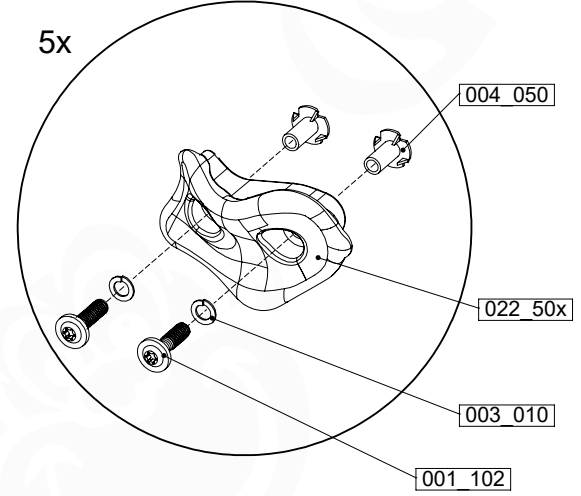

DL Rockwall 140 - P03 UR 145 - 2-9-2022 - v2

11-1

11-2

11-3

11-4

12 Ladder

LA25

	PartNo	PartName	QTY.
Hardware pack	001_404	Stealth Screw 8x30	4
	002_219	Gap Point Screw T25 - 5x30	4
	002_220	Gap Point Screw T25 - 5x45	8
	002_223	Gap Point Screw T25 - 5x80	4
Other	005_03x	Ladder Rung Y/B/G/R	4
	005_522	Connection Bracket Mini Market	2
	022_835	Rung Cap	8
	120_102	Handgrip set (complete 2x)	1
Timber	C70	Beam 700 mm	1
	C150	Beam 1500 mm	2