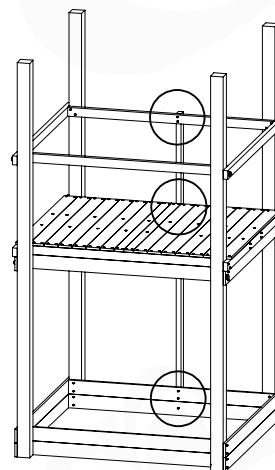

11 Rock Wall

RW18

	PartNo	PartName	QTY.
Hardware Pack	001_102	Washer Head Screw T40 M8x30	10
	002_220	Gap Point Screw T25 - 5x45	32
	002_223	Gap Point Screw T25 - 5x80	4
	003_010	M8 spring lock washer	10
	004_050	M8 Drive-in Nut 22mm	10
Other	022_50x	Climbing Rock	5
	120_102	Handgrip set (complete 2x)	1
Timber	C206	Beam 2060 mm	1
	D65	Board 650 mm	7

DL Rockwall 140 - P03 UR 145 - 2-9-2022 - v2

11-1