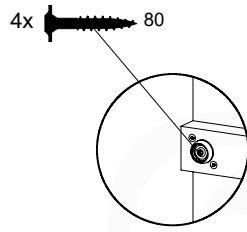

05c

05d

05e

06 Playground Foundation

FD10

07 Base Tower

BT20

	PartNo	PartName	QTY.
Hardware pack	001_406	Stealth Screw 8x45	6
	001_417	Stealth Screw 8x80	4
	002_220	Gap Point Screw T25 - 5x45	135
	002_223	Gap Point Screw T25 - 5x80	40
Other	007_001	Ground-anchor	2
	022_31x	bpc-base version 3	8
	022_84x	bpc cover	8
Timber	B270	Post 90x90 L2700	4
	C141	Beam 1410 mm	10
	D123	Board 1230 mm	17
	D141	Board 1410 mm	12

DL 146 Base Tower BT20 - P02 BT20 - 17-11-2021 - v1.0

07-1

07-2

07-3

07-4

08 Balustrade

BL05

	PartNo	PartName	QTY.
Hardware pack	002_220	Gap Point Screw T25 - 5x45	28
Timber	D65	Board 650 mm	7