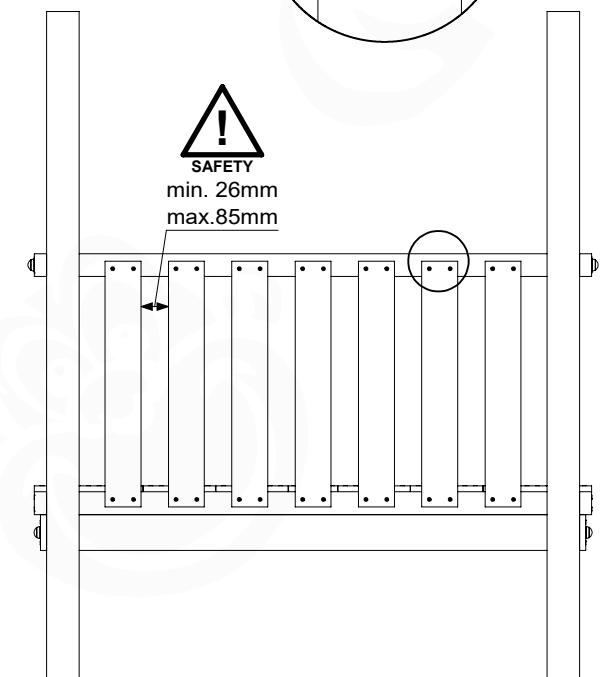

08 Balustrade

BL05

	PartNo	PartName	QTY.
Hardware pack	002_220	Gap Point Screw T25 - 5x45	28
Timber	D65	Board 650 mm	7

Balustrade 140 - P02 U - 14/01/2022 - v1.0

08-1