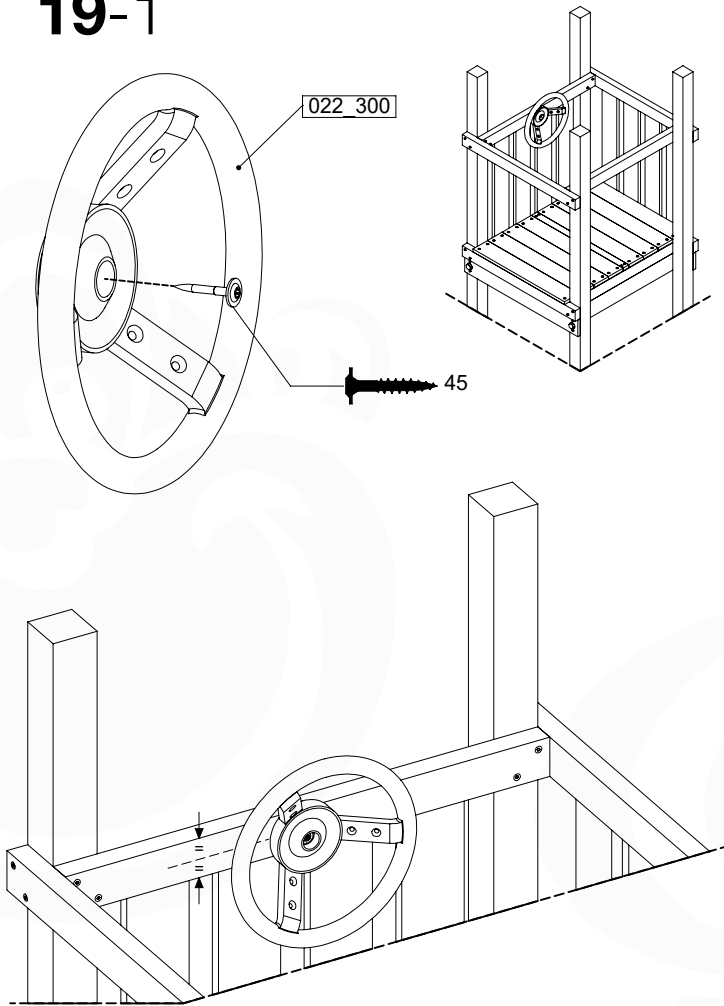

19-1

19-2

19-3

19-4

Accessory set - P03 - 29.9.2021 - v4

Accessory set - P04 - 29.9.2021 - v4