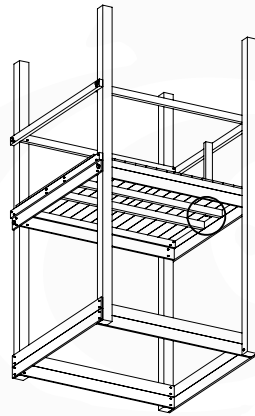

DL Ladder 140 - P08 TL 145 - 10-1-2022 - v1

12-1

12-2

12-3

12-4

12-5

13 Roof

RF15

	PartNo	PartName	QTY.
Hardware pack	001_417	Stealth Screw 8x80	4
	002_220	Gap Point Screw T25 - 5x45	108
Timber	C96	Beam L=(900+beam height) mm	4
	D123	Board 1230 mm	1
	D154	Board 1540 mm	24

Roof Chalet 140 - P02 - 3-11-2021 - v1.0