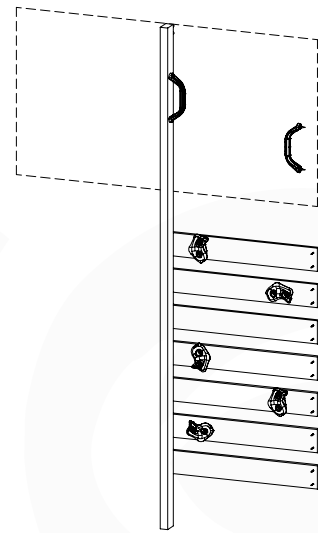

11 Rock Wall

RW18

	PartNo	PartName	QTY.
Hardware Pack	001_102	Washer Head Screw T40 M8x30	10
	002_220	Gap Point Screw T25 - 5x45	32
	002_223	Gap Point Screw T25 - 5x80	4
	003_010	M8 spring lock washer	10
	004_050	M8 Drive-in Nut 22mm	10
Other	022_50x	Climbing Rock	5
	120_102	Handgrip set (complete 2x)	1
Timber	C206	Beam 2060 mm	1
	D65	Board 650 mm	7

DL Rockwall 140 - P03 UR 145 - 2-9-2022 - v2