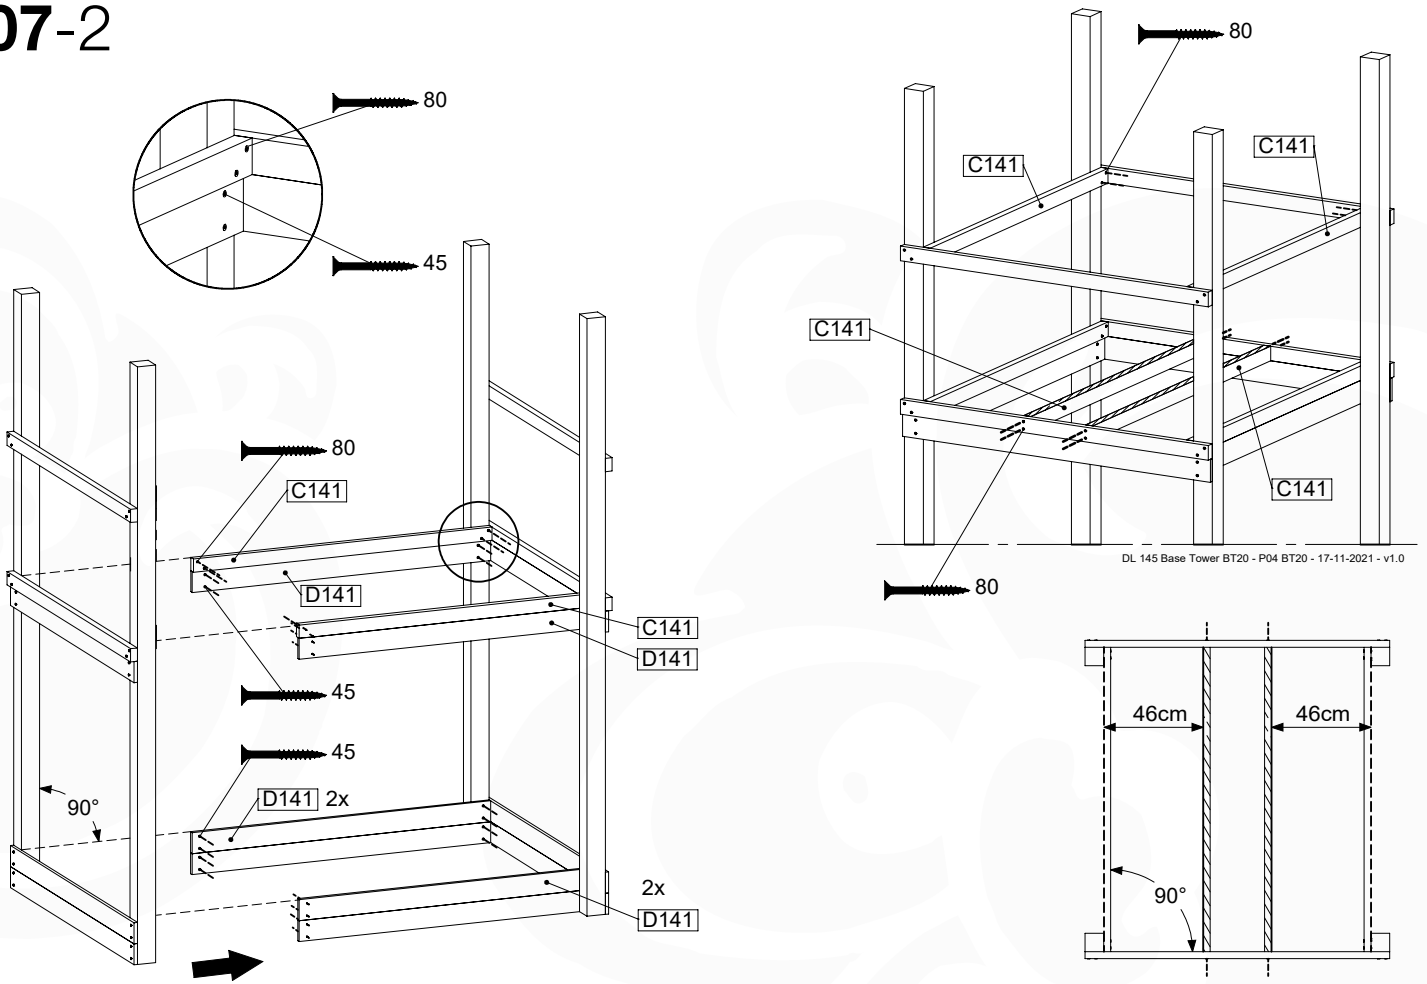

05c

05d

05e

06 Playground Foundation

FD10

07 Base Tower

BT20

	PartNo	PartName	QTY.
Hardware pack	001_406	Stealth Screw 8x45	6
	001_417	Stealth Screw 8x80	4
	002_220	Gap Point Screw T25 - 5x45	135
	002_223	Gap Point Screw T25 - 5x80	40
Other	007_001	Ground-anchor	2
	022_31x	bpc-base version 3	8
	022_84x	bpc cover	8
Timber	B270	Post 90x90 L2700	4
	C141	Beam 1410 mm	10
	D123	Board 1230 mm	17
	D141	Board 1410 mm	12

DL 146 Base Tower BT20 - P02 BT20 - 17-11-2021 - v1.0

07-1

07-2

07-3

07-4

08 Balustrade

BL05

	PartNo	PartName	QTY.
Hardware pack	002_220	Gap Point Screw T25 - 5x45	28
Timber	D65	Board 650 mm	7