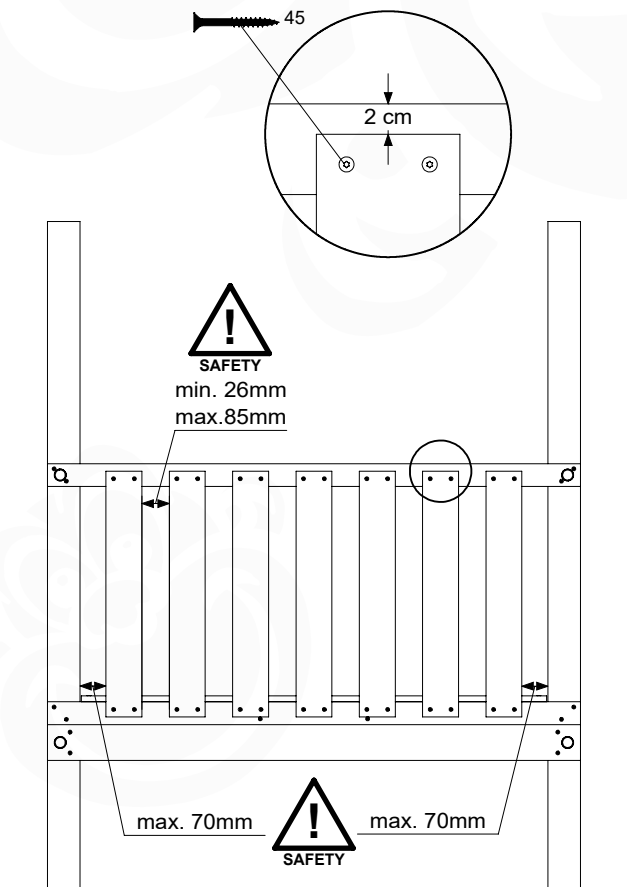

Balustrade 140 - P02 U - 14/01/2022 - v1.0

08-1

09 Balustrade

BL06

	PartNo	PartName	QTY.
Hardware pack	002_220	Gap Point Screw T25 - 5x45	28
Timber	D65	Board 650 mm	7

Balustrade 140 - P03 T - 14/01/2022 - v1.0

09-1

Balustrade 140 - P05 T - 14/01/2022 - v1.0

10 Balustrade

BL10

	PartNo	PartName	QTY.
Hardware pack	002_220	Gap Point Screw T25 - 5x45	12
	002_223	Gap Point Screw T25 - 5x80	4
Timber	C70	Beam 700 mm	1
	D65	Board 650 mm	3