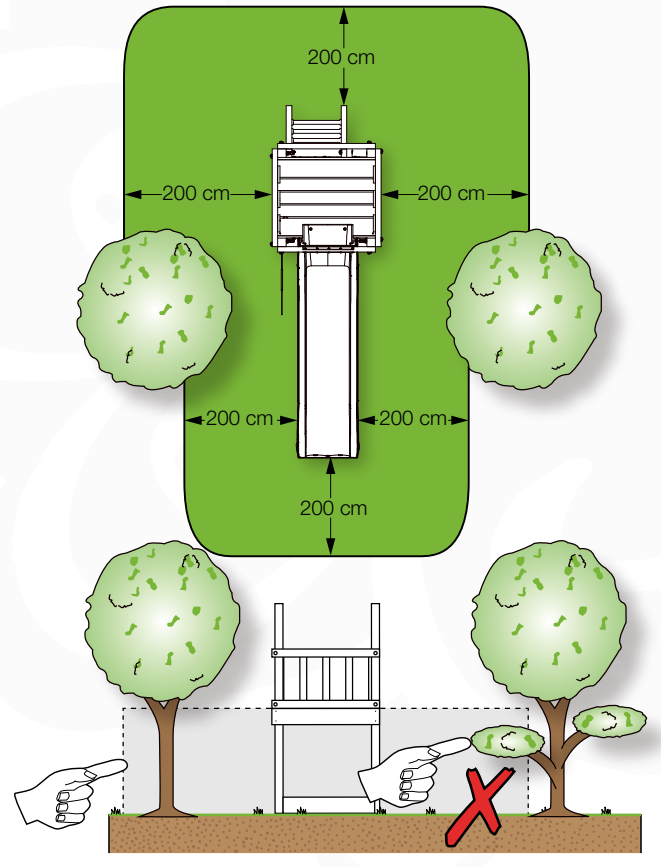

05c

05d

05e

06 Playground Foundation

FD10

07 Base Tower

BT20

	PartNo	PartName	QTY.
Hardware pack	001_406	Stealth Screw 8x45	6
	001_417	Stealth Screw 8x80	4
	002_220	Gap Point Screw T25 - 5x45	135
	002_223	Gap Point Screw T25 - 5x80	40
Other	007_001	Ground-anchor	2
	022_31x	bpc-base version 3	8
	022_84x	bpc cover	8
Timber	B270	Post 90x90 L2700	4
	C141	Beam 1410 mm	10
	D123	Board 1230 mm	17
	D141	Board 1410 mm	12