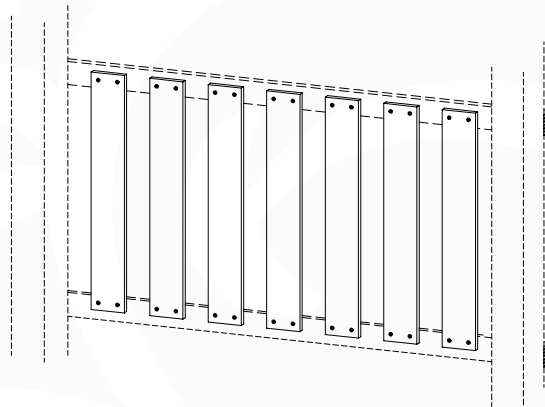

08 Balustrade

BL05

	PartNo	PartName	QTY.
Hardware pack	002_220	Gap Point Screw T25 - 5x45	28
Timber	D65	Board 650 mm	7

Balustrade 140 - P02 U - 14/01/2022 - v1.0