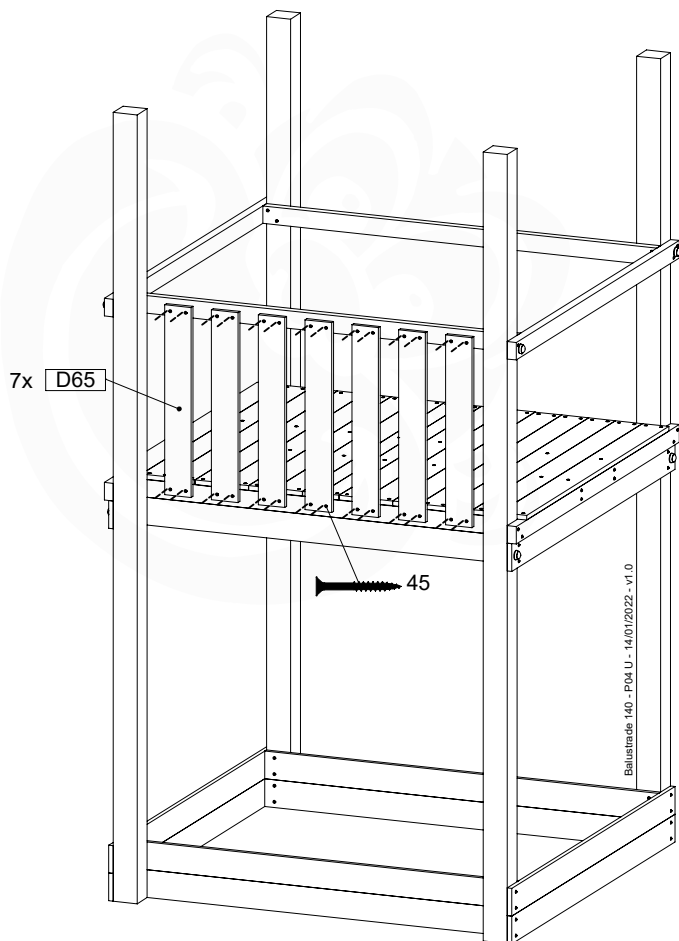

05c

05d

05e

06 Playground Foundation

FD10

07 Base Tower

BT20

	PartNo	PartName	QTY.
Hardware pack	001_406	Stealth Screw 8x45	6
	001_417	Stealth Screw 8x80	4
	002_220	Gap Point Screw T25 - 5x45	135
	002_223	Gap Point Screw T25 - 5x80	40
Other	007_001	Ground-anchor	2
	022_31x	bpc-base version 3	8
	022_84x	bpc cover	8
Timber	B270	Post 90x90 L2700	4
	C141	Beam 1410 mm	10
	D123	Board 1230 mm	17
	D141	Board 1410 mm	12

DL 146 Base Tower BT20 - P02 BT20 - 17-11-2021 - v1.0

07-1

07-2

07-3

07-4

08 Balustrade

BL05

	PartNo	PartName	QTY.
Hardware pack	002_220	Gap Point Screw T25 - 5x45	28
Timber	D65	Board 650 mm	7

Balustrade 140 - P02 U - 14/01/2022 - v1.0

08-1

09 Balustrade

BL06

	PartNo	PartName	QTY.
Hardware pack	002_220	Gap Point Screw T25 - 5x45	28
Timber	D65	Board 650 mm	7

Balustrade 140 - P03 T - 14/01/2022 - v1.0