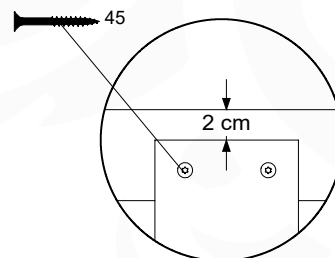

08 Balustrade

BL05

	PartNo	PartName	QTY.
Hardware pack	002_220	Gap Point Screw T25 - 5x45	28
Timber	D65	Board 650 mm	7

Balustrade 140 - P02 U - 14/01/2022 - v1.0

08-1