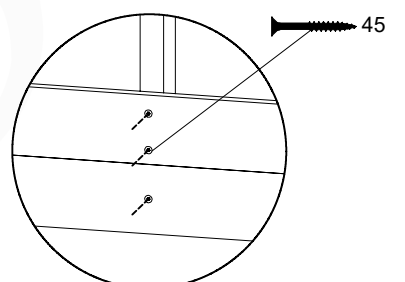

11 Rock Wall

RW18

	PartNo	PartName	QTY.
Hardware Pack	001_102	Washer Head Screw T40 M8x30	10
	002_220	Gap Point Screw T25 - 5x45	32
	002_223	Gap Point Screw T25 - 5x80	4
	003_010	M8 spring lock washer	10
	004_050	M8 Drive-in Nut 22mm	10
Other	022_50x	Climbing Rock	5
	120_102	Handgrip set (complete 2x)	1
Timber	C206	Beam 2060 mm	1
	D65	Board 650 mm	7

DL Rockwall 140 - P03 UR 145 - 2-9-2022 - v2

11-1