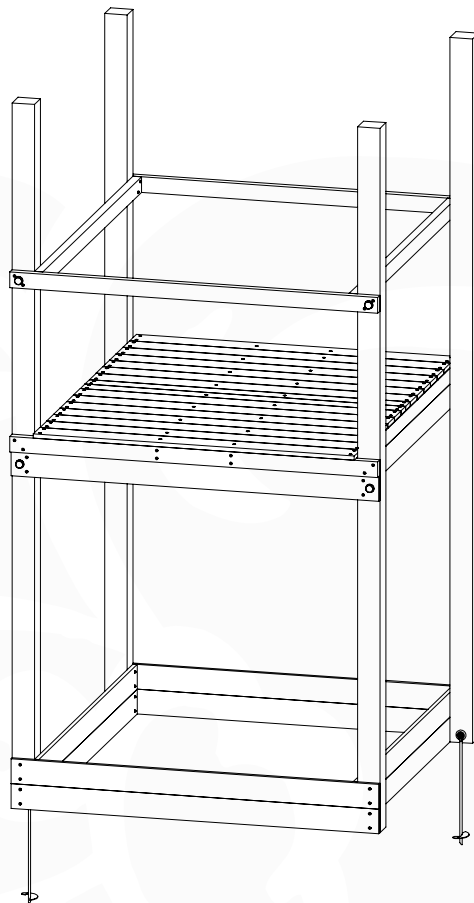

07 Base Tower

BT20

	PartNo	PartName	QTY.
Hardware pack	001_406	Stealth Screw 8x45	6
	001_417	Stealth Screw 8x80	4
	002_220	Gap Point Screw T25 - 5x45	135
	002_223	Gap Point Screw T25 - 5x80	40
Other	007_001	Ground-anchor	2
	022_31x	bpc-base version 3	8
	022_84x	bpc cover	8
Timber	B270	Post 90x90 L2700	4
	C141	Beam 1410 mm	10
	D123	Board 1230 mm	17
	D141	Board 1410 mm	12