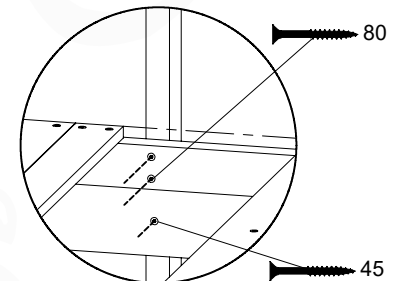

11 Rock Wall

RW18

	PartNo	PartName	QTY.
Hardware Pack	001_102	Washer Head Screw T40 M8x30	10
	002_220	Gap Point Screw T25 - 5x45	32
	002_223	Gap Point Screw T25 - 5x80	4
	003_010	M8 spring lock washer	10
	004_050	M8 Drive-in Nut 22mm	10
Other	022_50x	Climbing Rock	5
	120_102	Handgrip set (complete 2x)	1
Timber	C206	Beam 2060 mm	1
	D65	Board 650 mm	7

DL Rockwall 140 - P03 UR 145 - 2-9-2022 - v2

11-1