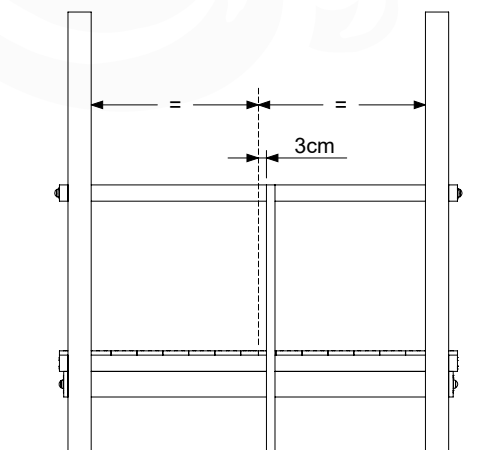

11 Rock Wall

RW18

	PartNo	PartName	QTY.
Hardware Pack	001_102	Washer Head Screw T40 M8x30	10
	002_220	Gap Point Screw T25 - 5x45	32
	002_223	Gap Point Screw T25 - 5x80	4
	003_010	M8 spring lock washer	10
	004_050	M8 Drive-in Nut 22mm	10
Other	022_50x	Climbing Rock	5
	120_102	Handgrip set (complete 2x)	1
Timber	C206	Beam 2060 mm	1
	D65	Board 650 mm	7

DL Rockwall 140 - P03 UR 145 - 2-9-2022 - v2

11-1