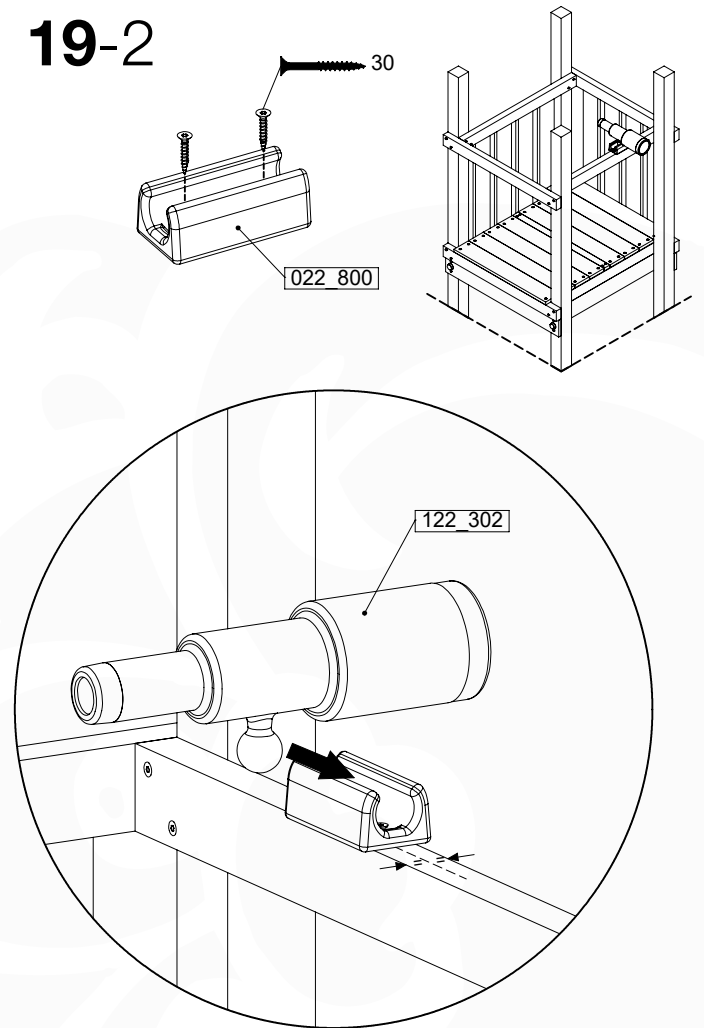

19-1

19-2

19-3

19-4

Accessory set - P03 - 29.9.2021 - v4

Accessory set - P04 - 29.9.2021 - v4