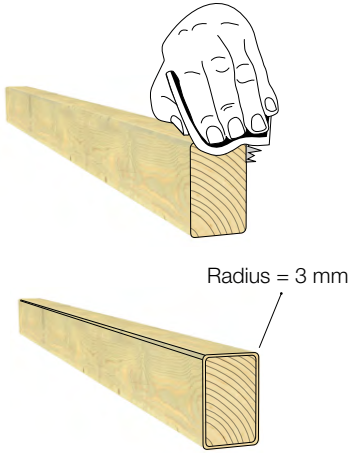

19-5

1x
022_910

20 Download and Saving

click to download

+

sent to your email