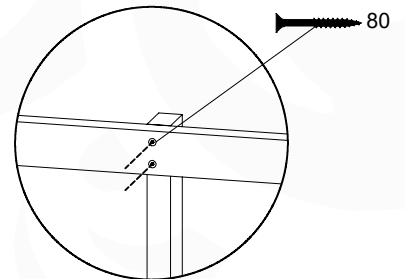

11 Rock Wall

RW18

	PartNo	PartName	QTY.
Hardware Pack	001_102	Washer Head Screw T40 M8x30	10
	002_220	Gap Point Screw T25 - 5x45	32
	002_223	Gap Point Screw T25 - 5x80	4
	003_010	M8 spring lock washer	10
	004_050	M8 Drive-in Nut 22mm	10
Other	022_50x	Climbing Rock	5
	120_102	Handgrip set (complete 2x)	1
Timber	C206	Beam 2060 mm	1
	D65	Board 650 mm	7

DL Rockwall 140 - P03 UR 145 - 2-9-2022 - v2

11-1