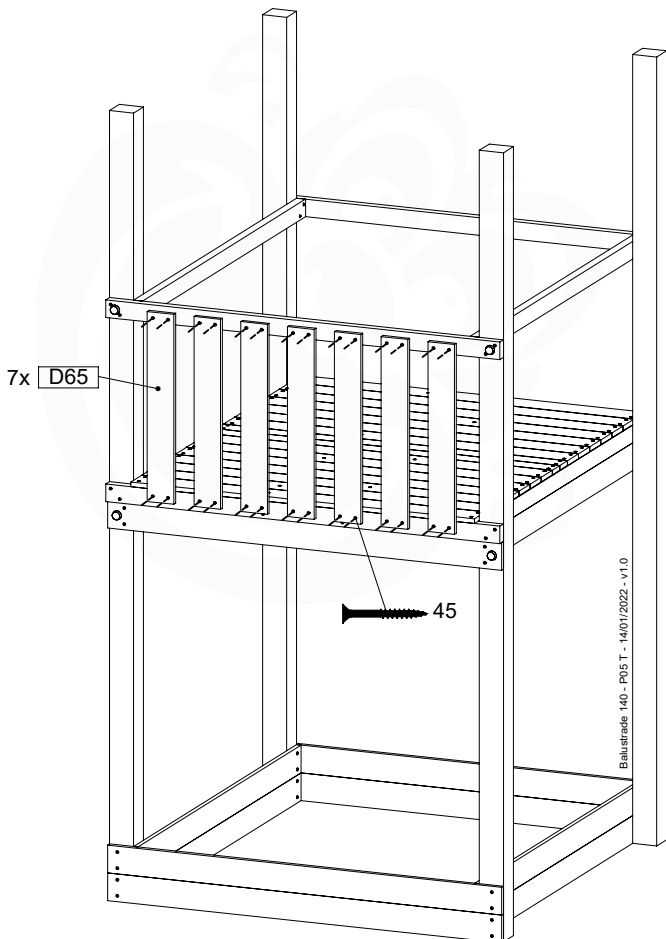

05c

05d

05e

06 Playground Foundation

FD10

07 Base Tower

BT20

	PartNo	PartName	QTY.
Hardware pack	001_406	Stealth Screw 8x45	6
	001_417	Stealth Screw 8x80	4
	002_220	Gap Point Screw T25 - 5x45	135
	002_223	Gap Point Screw T25 - 5x80	40
Other	007_001	Ground-anchor	2
	022_31x	bpc-base version 3	8
	022_84x	bpc cover	8
Timber	B270	Post 90x90 L2700	4
	C141	Beam 1410 mm	10
	D123	Board 1230 mm	17
	D141	Board 1410 mm	12

DL 146 Base Tower BT20 - P02 BT20 - 17-11-2021 - v1.0

07-1

07-2

07-3

07-4

08 Balustrade

BL05

	PartNo	PartName	QTY.
Hardware pack	002_220	Gap Point Screw T25 - 5x45	28
Timber	D65	Board 650 mm	7

Balustrade 140 - P02 U - 14/01/2022 - v1.0

08-1

09 Balustrade

BL06

	PartNo	PartName	QTY.
Hardware pack	002_220	Gap Point Screw T25 - 5x45	28
Timber	D65	Board 650 mm	7

Balustrade 140 - P03 T - 14/01/2022 - v1.0

09-1

Balustrade 140 - P05 T - 14/01/2022 - v1.0

10 Balustrade

BL10

	PartNo	PartName	QTY.
Hardware pack	002_220	Gap Point Screw T25 - 5x45	12
	002_223	Gap Point Screw T25 - 5x80	4
Timber	C70	Beam 700 mm	1
	D65	Board 650 mm	3