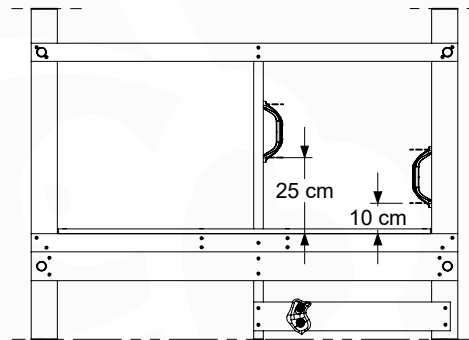

11-4

12 Ladder

LA25