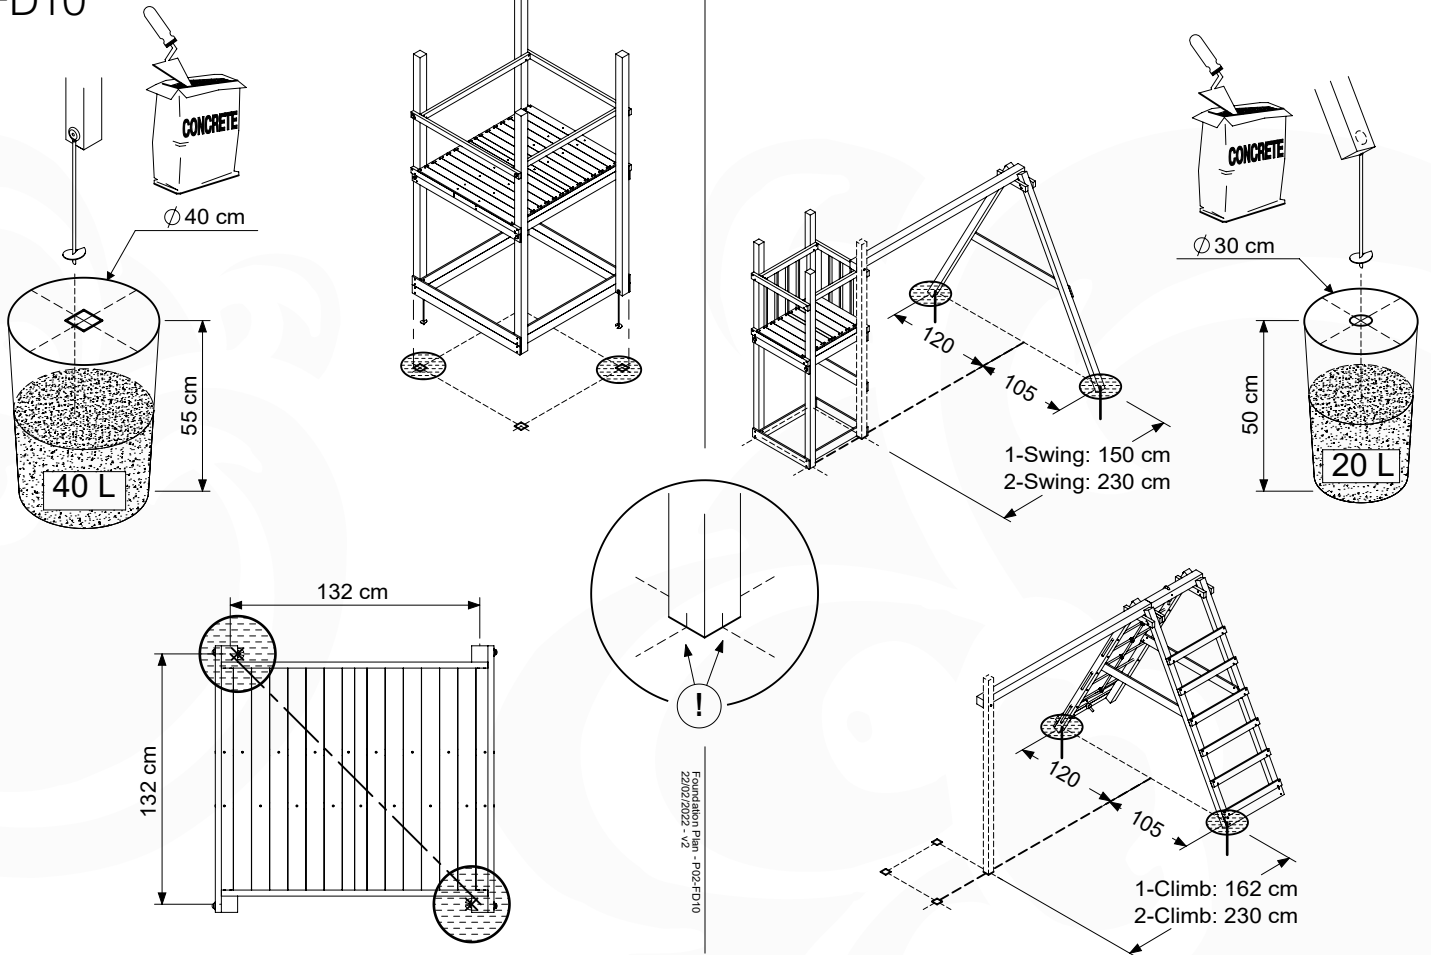

05c

05d

05e

06 Playground Foundation

FD10

07 Base Tower

BT20

	PartNo	PartName	QTY.
Hardware pack	001_406	Stealth Screw 8x45	6
	001_417	Stealth Screw 8x80	4
	002_220	Gap Point Screw T25 - 5x45	135
	002_223	Gap Point Screw T25 - 5x80	40
Other	007_001	Ground-anchor	2
	022_31x	bpc-base version 3	8
	022_84x	bpc cover	8
Timber	B270	Post 90x90 L2700	4
	C141	Beam 1410 mm	10
	D123	Board 1230 mm	17
	D141	Board 1410 mm	12

DL 146 Base Tower BT20 - P02 BT20 - 17-11-2021 - v1.0

07-1

07-2

07-3

07-4

08 Balustrade

BL05

	PartNo	PartName	QTY.
Hardware pack	002_220	Gap Point Screw T25 - 5x45	28
Timber	D65	Board 650 mm	7