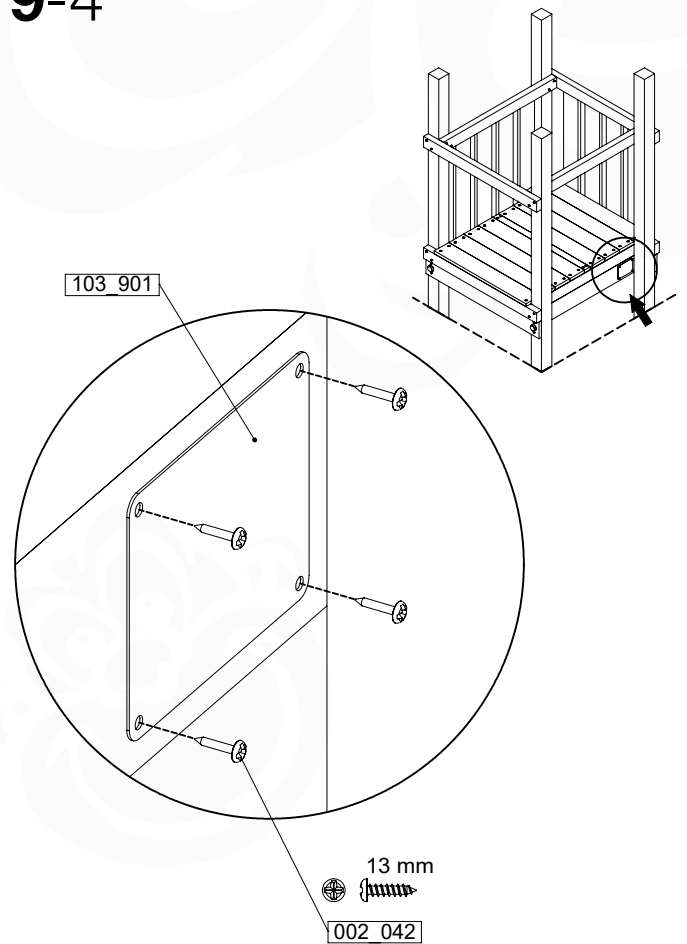

19-4

Accessory set - P03 - 29.9.2021 - v4

Accessory set - P04 - 29.9.2021 - v4