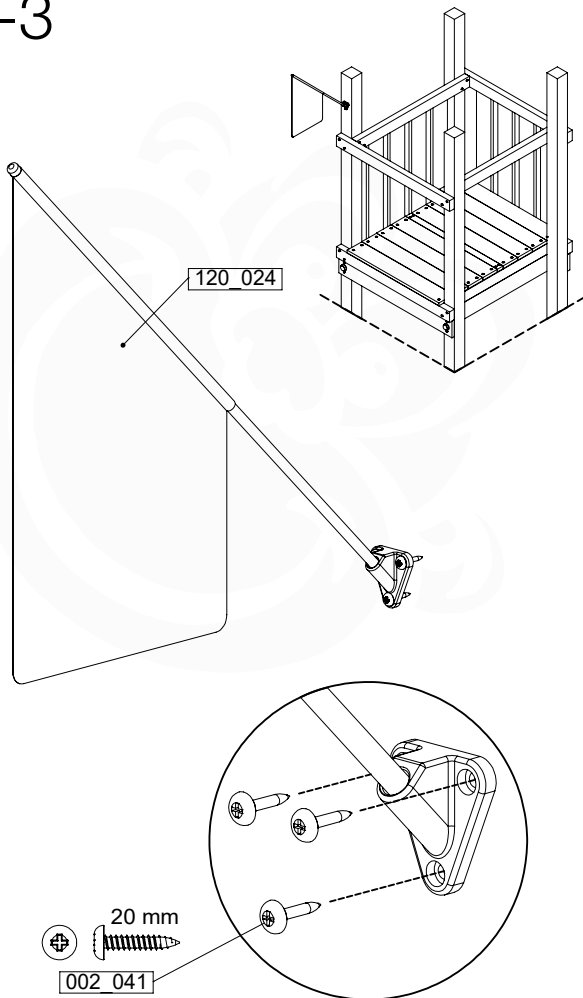

	PartNo	PartName	QTY.
Hardware Pack 100_617	001_406	Stealth Screw 8x45	1
	002_041	Dome head screw 4.5 x 20 mm	3
	002_042	Dome head screw 3.5 x 13mm	4
	002_219	Gap Point Screw T25 - 5x30	2
Other	022_300	Steering Wheel	1
	022_800	Rail P/T 105	1
	022_910	Sandpad	1
	103_901	Logo ID Plate	1
	104_107	Tool Set Climbing Units	1
	120_024	Tower Flag	1
	122_302	Telescope	1

Accessory set - P02 - 29-9-2021 - v4

19-1

19-2

19-3

19-4

Accessory set - P03 - 29.9.2021 - v4

Accessory set - P04 - 29.9.2021 - v4

19-5